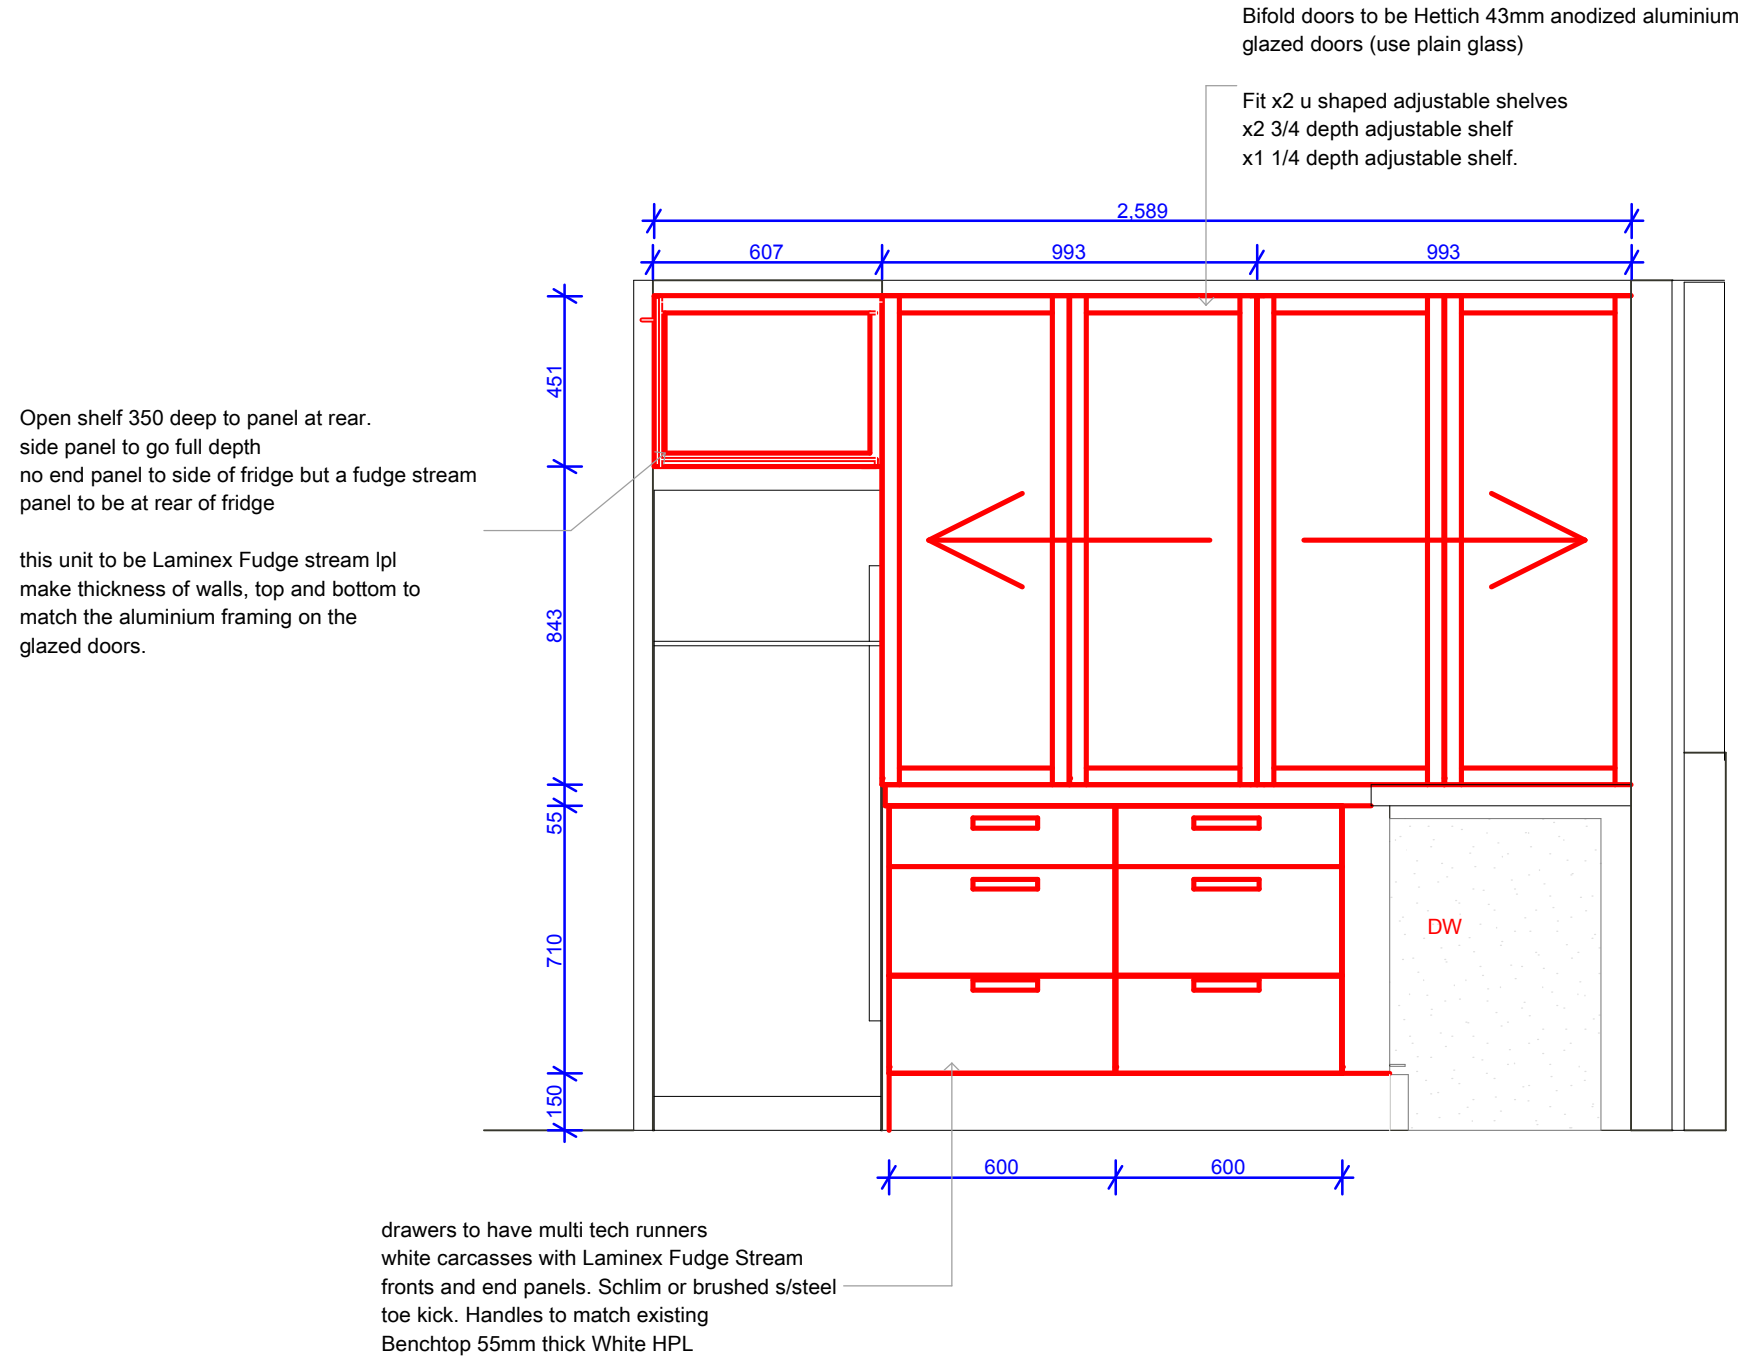

All dimensions/measurements  
 must be checked and verified  
 onsite prior to construction

Measurements shown are indicative  
 o/all dimensions Construction must  
 comply with current building code  
 regulations

**Encompass Group  
 kitchen addition**

Unit 4b, 33 Kaiwharawhara Rd,  
 Kaiwharawhara  
 Wellington

12 June 2008

New Kitchen joinery

Job no: KRd Project

Scale: 1:20

Drawing: