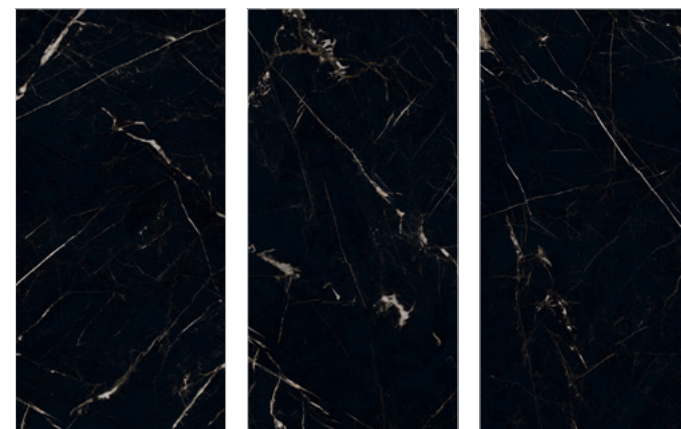

黑白根

GF-YBH32051A 哑光
1600x3200x12mm

GF-YBH32051B 哑光
1600x3200x12mm

GF-YBH32051C 哑光
1600x3200x12mm