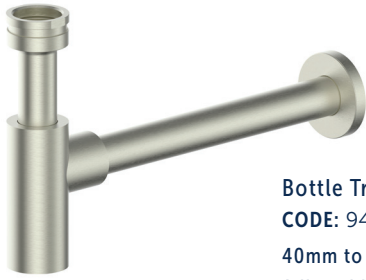

# BOTTLE TRAPS

**Bottle Trap**  
**CODE:** 9405019BN | Brushed Nickel  
40mm to 32mm Adapter Included  
Adjustable Height and Length

**Bottle Trap**  
**CODE:** 9405019GM | Gun Metal  
40mm to 32mm Adapter Included  
Adjustable Height and Length