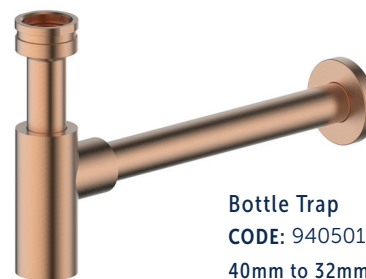

# BOTTLE TRAPS

**Bottle Trap**  
**CODE:** 9405019BN | Brushed Nickel  
40mm to 32mm Adapter Included  
Adjustable Height and Length

**Bottle Trap**  
**CODE:** 9405019GM | Gun Metal  
40mm to 32mm Adapter Included  
Adjustable Height and Length

**Bottle Trap**  
**CODE:** 9405019BS | Brushed Stainless  
40mm to 32mm Adapter Included  
Adjustable Height and Length

**Bottle Trap**  
**CODE:** 9405019BC | Brushed Copper  
40mm to 32mm Adapter Included  
Adjustable Height and Length