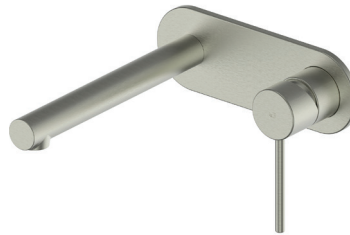

Wall Basin Mixer w/ Plate

CODE: 212025210 | Chrome
CODE: 212025217 | Matte Black
CODE: 212025211 | PVD Brushed Nickel
CODE: 212025216 | PVD Brushed Brass
CODE: 212025219 | PVD Gun Metal

WELS: 5 Stars 6.0L/M
180mm Fixed Spout