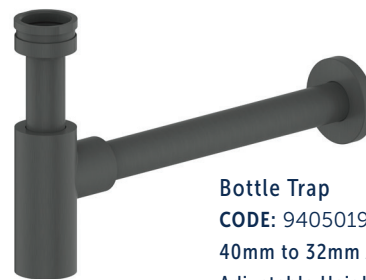

# BOTTLE TRAPS

**Bottle Trap**  
**CODE:** 9405019BN | Brushed Nickel  
40mm to 32mm Adapter Included  
Adjustable Height and Length

**Bottle Trap**  
**CODE:** 9405019GM | Gun Metal  
40mm to 32mm Adapter Included  
Adjustable Height and Length