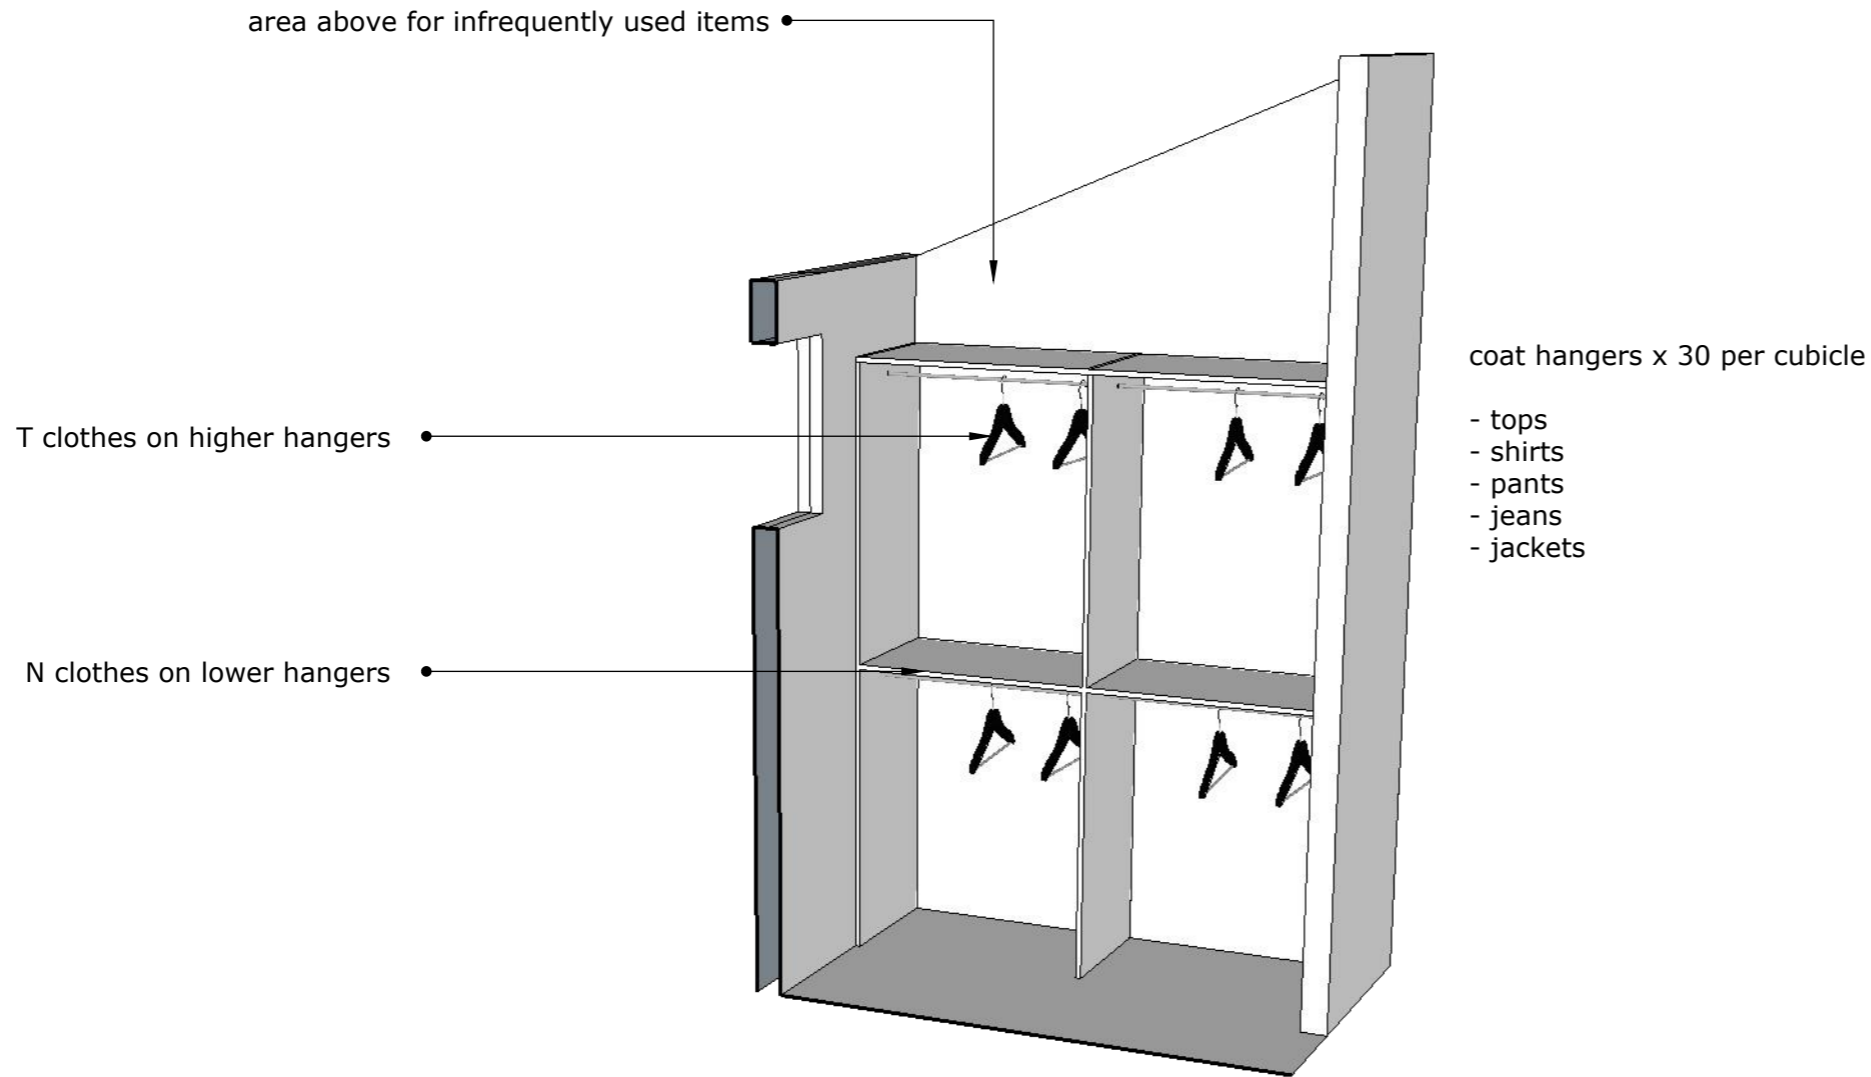

Marlene Hudson Design
Rotorua

mobile 027 525 4677
marlene@marlenehudsondesign.co.nz
www.marlenehudsondesign.co.nz

All plans, drawings, specifications and content of this design are protected by copyright.

Use of plans and drawings is prohibited unless purchased and paid for in full.

When you buy plans, you are buying a license to use the plans. Copyright is not assigned to the purchaser.

The plans may not be re-sold, given or distributed in any way without the copyright holders written permission.

Site measurements should be done before work commences to verify plan dimensions. Variations should be discussed with designer

ISSUE
Created: October 22, 2019
Modified: November 12, 2019

PROJECT
Walk in robe

SCALE
1-20 @ A3

CONCEPT