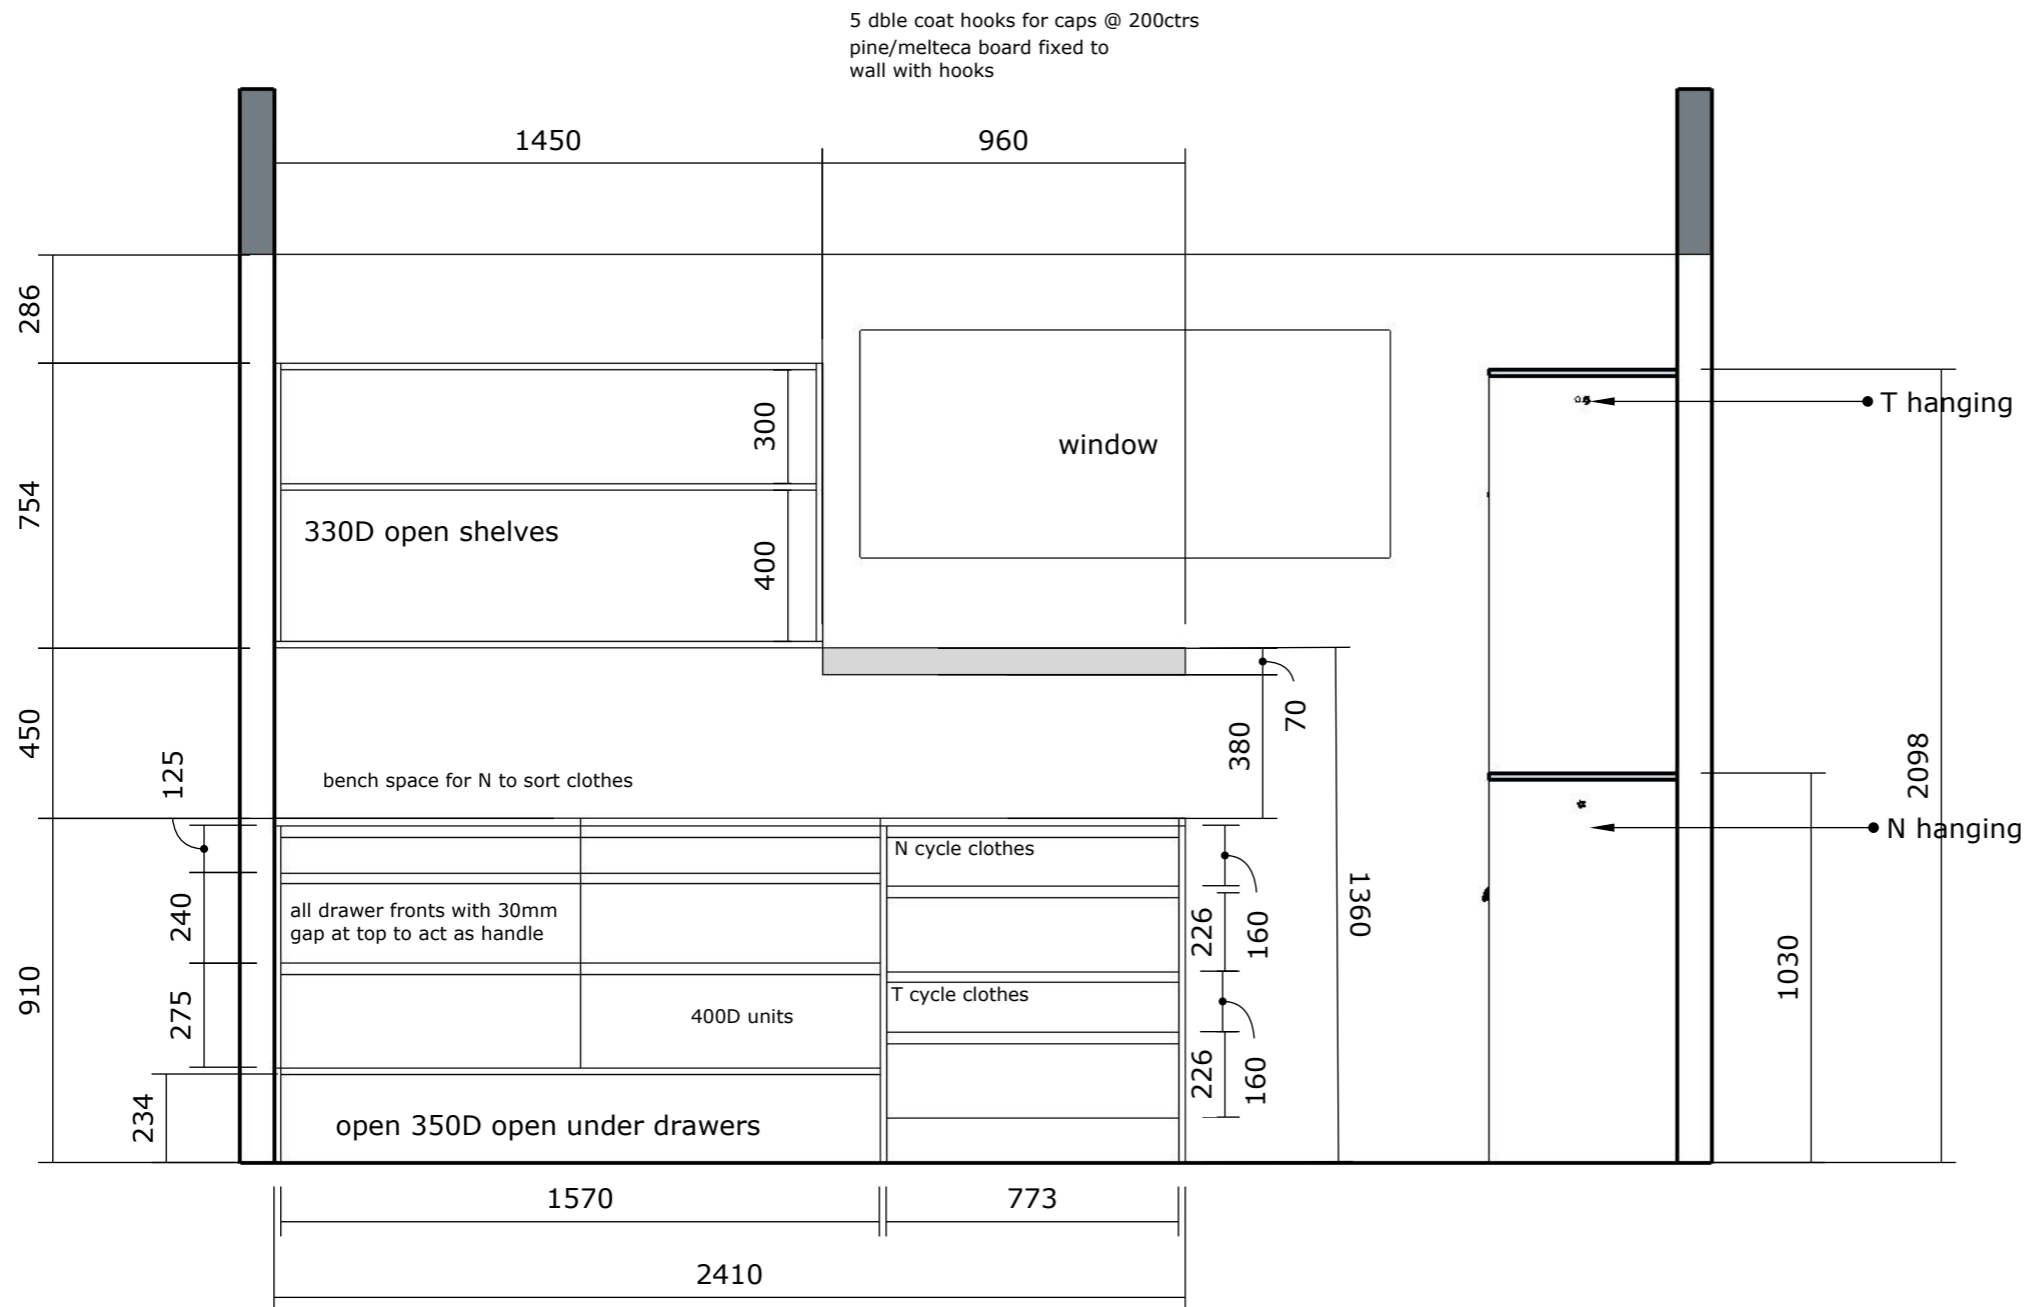

Marlene Hudson Design
Rotorua

mobile 027 525 4677
marlene@marlenehudsondesign.co.nz
www.marlenehudsondesign.co.nz

All plans, drawings, specifications and content of this design are protected by copyright.

Use of plans and drawings is prohibited unless purchased and paid for in full.

When you buy plans, you are buying a license to use the plans. Copyright is not assigned to the purchaser.

The plans may not be re-sold, given or distributed in any way without the copyright holders written permission.

Site measurements should be done before work commences to verify plan dimensions. Variations should be discussed with designer

ISSUE
Created: October 22, 2019
Modified: November 12, 2019

PROJECT
Walk in robe

SCALE
1-20 @ A3

CONCEPT