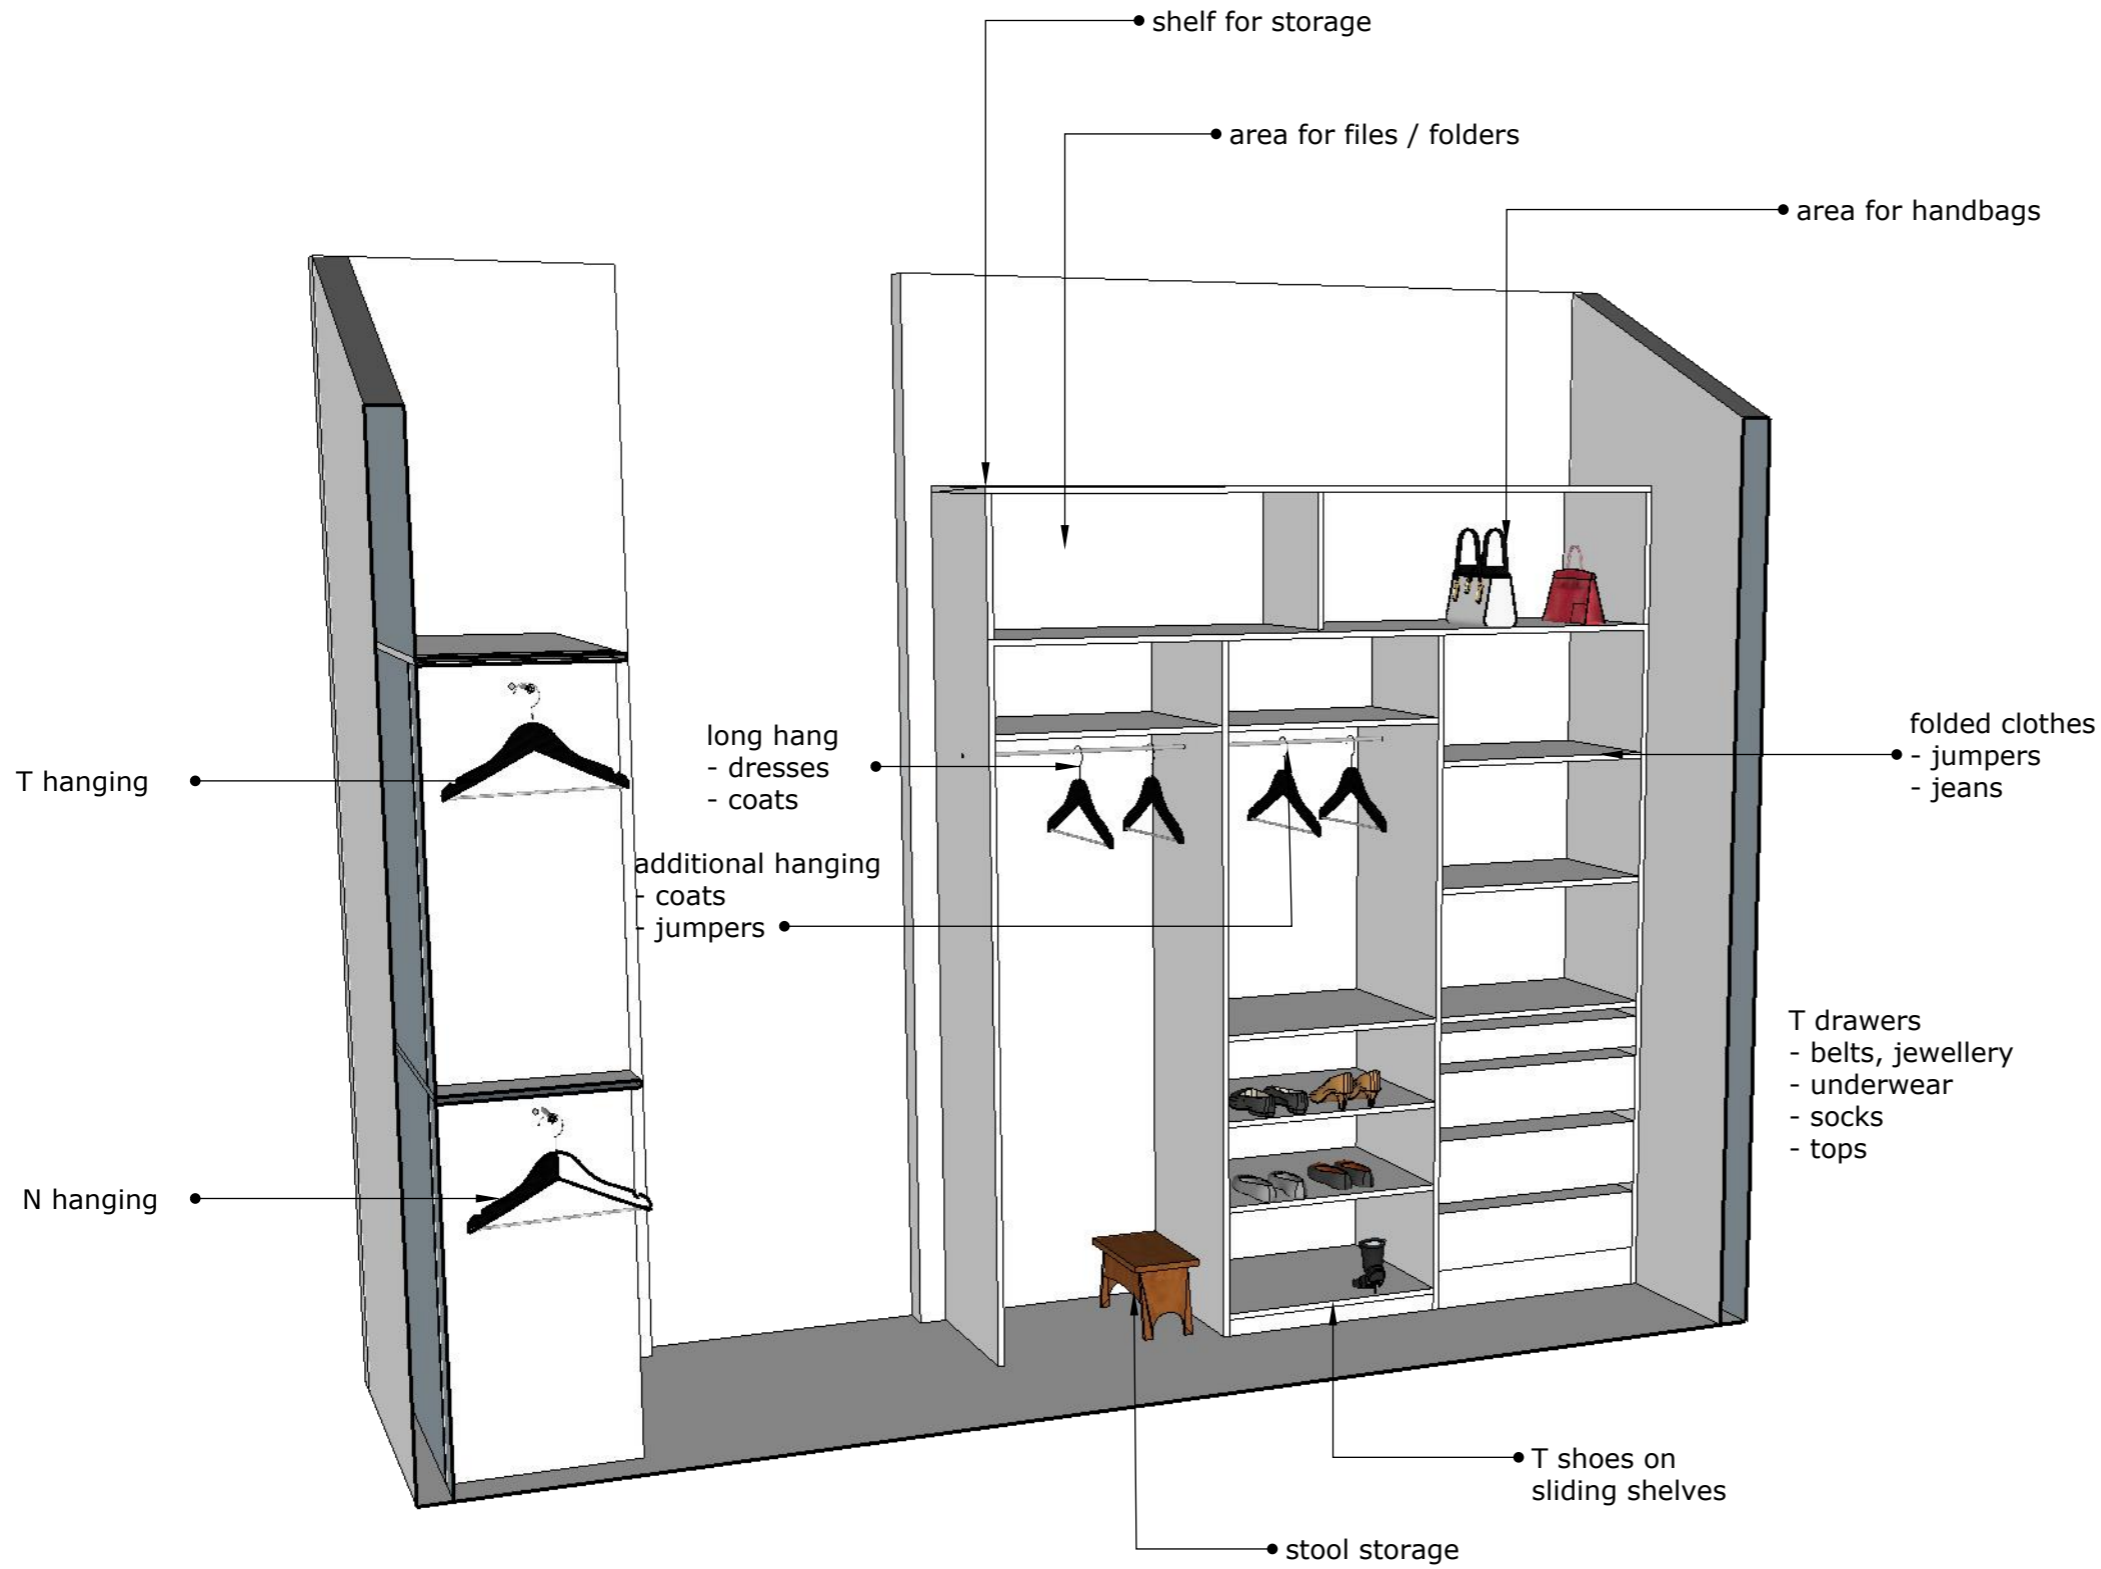

Marlene Hudson Design
Rotorua

mobile 027 525 4677
marlene@marlenehudsondesign.co.nz
www.marlenehudsondesign.co.nz

All plans, drawings, specifications and content of this design are protected by copyright.

Use of plans and drawings is prohibited unless purchased and paid for in full.

When you buy plans, you are buying a license to use the plans. Copyright is not assigned to the purchaser.

The plans may not be re-sold, given or distributed in any way without the copyright holders written permission.

Site measurements should be done before work commences to verify plan dimensions. Variations should be discussed with designer

ISSUE
Created: October 22, 2019
Modified: November 12, 2019

PROJECT
Walk in robe

SCALE
1-20 @ A3

CONCEPT