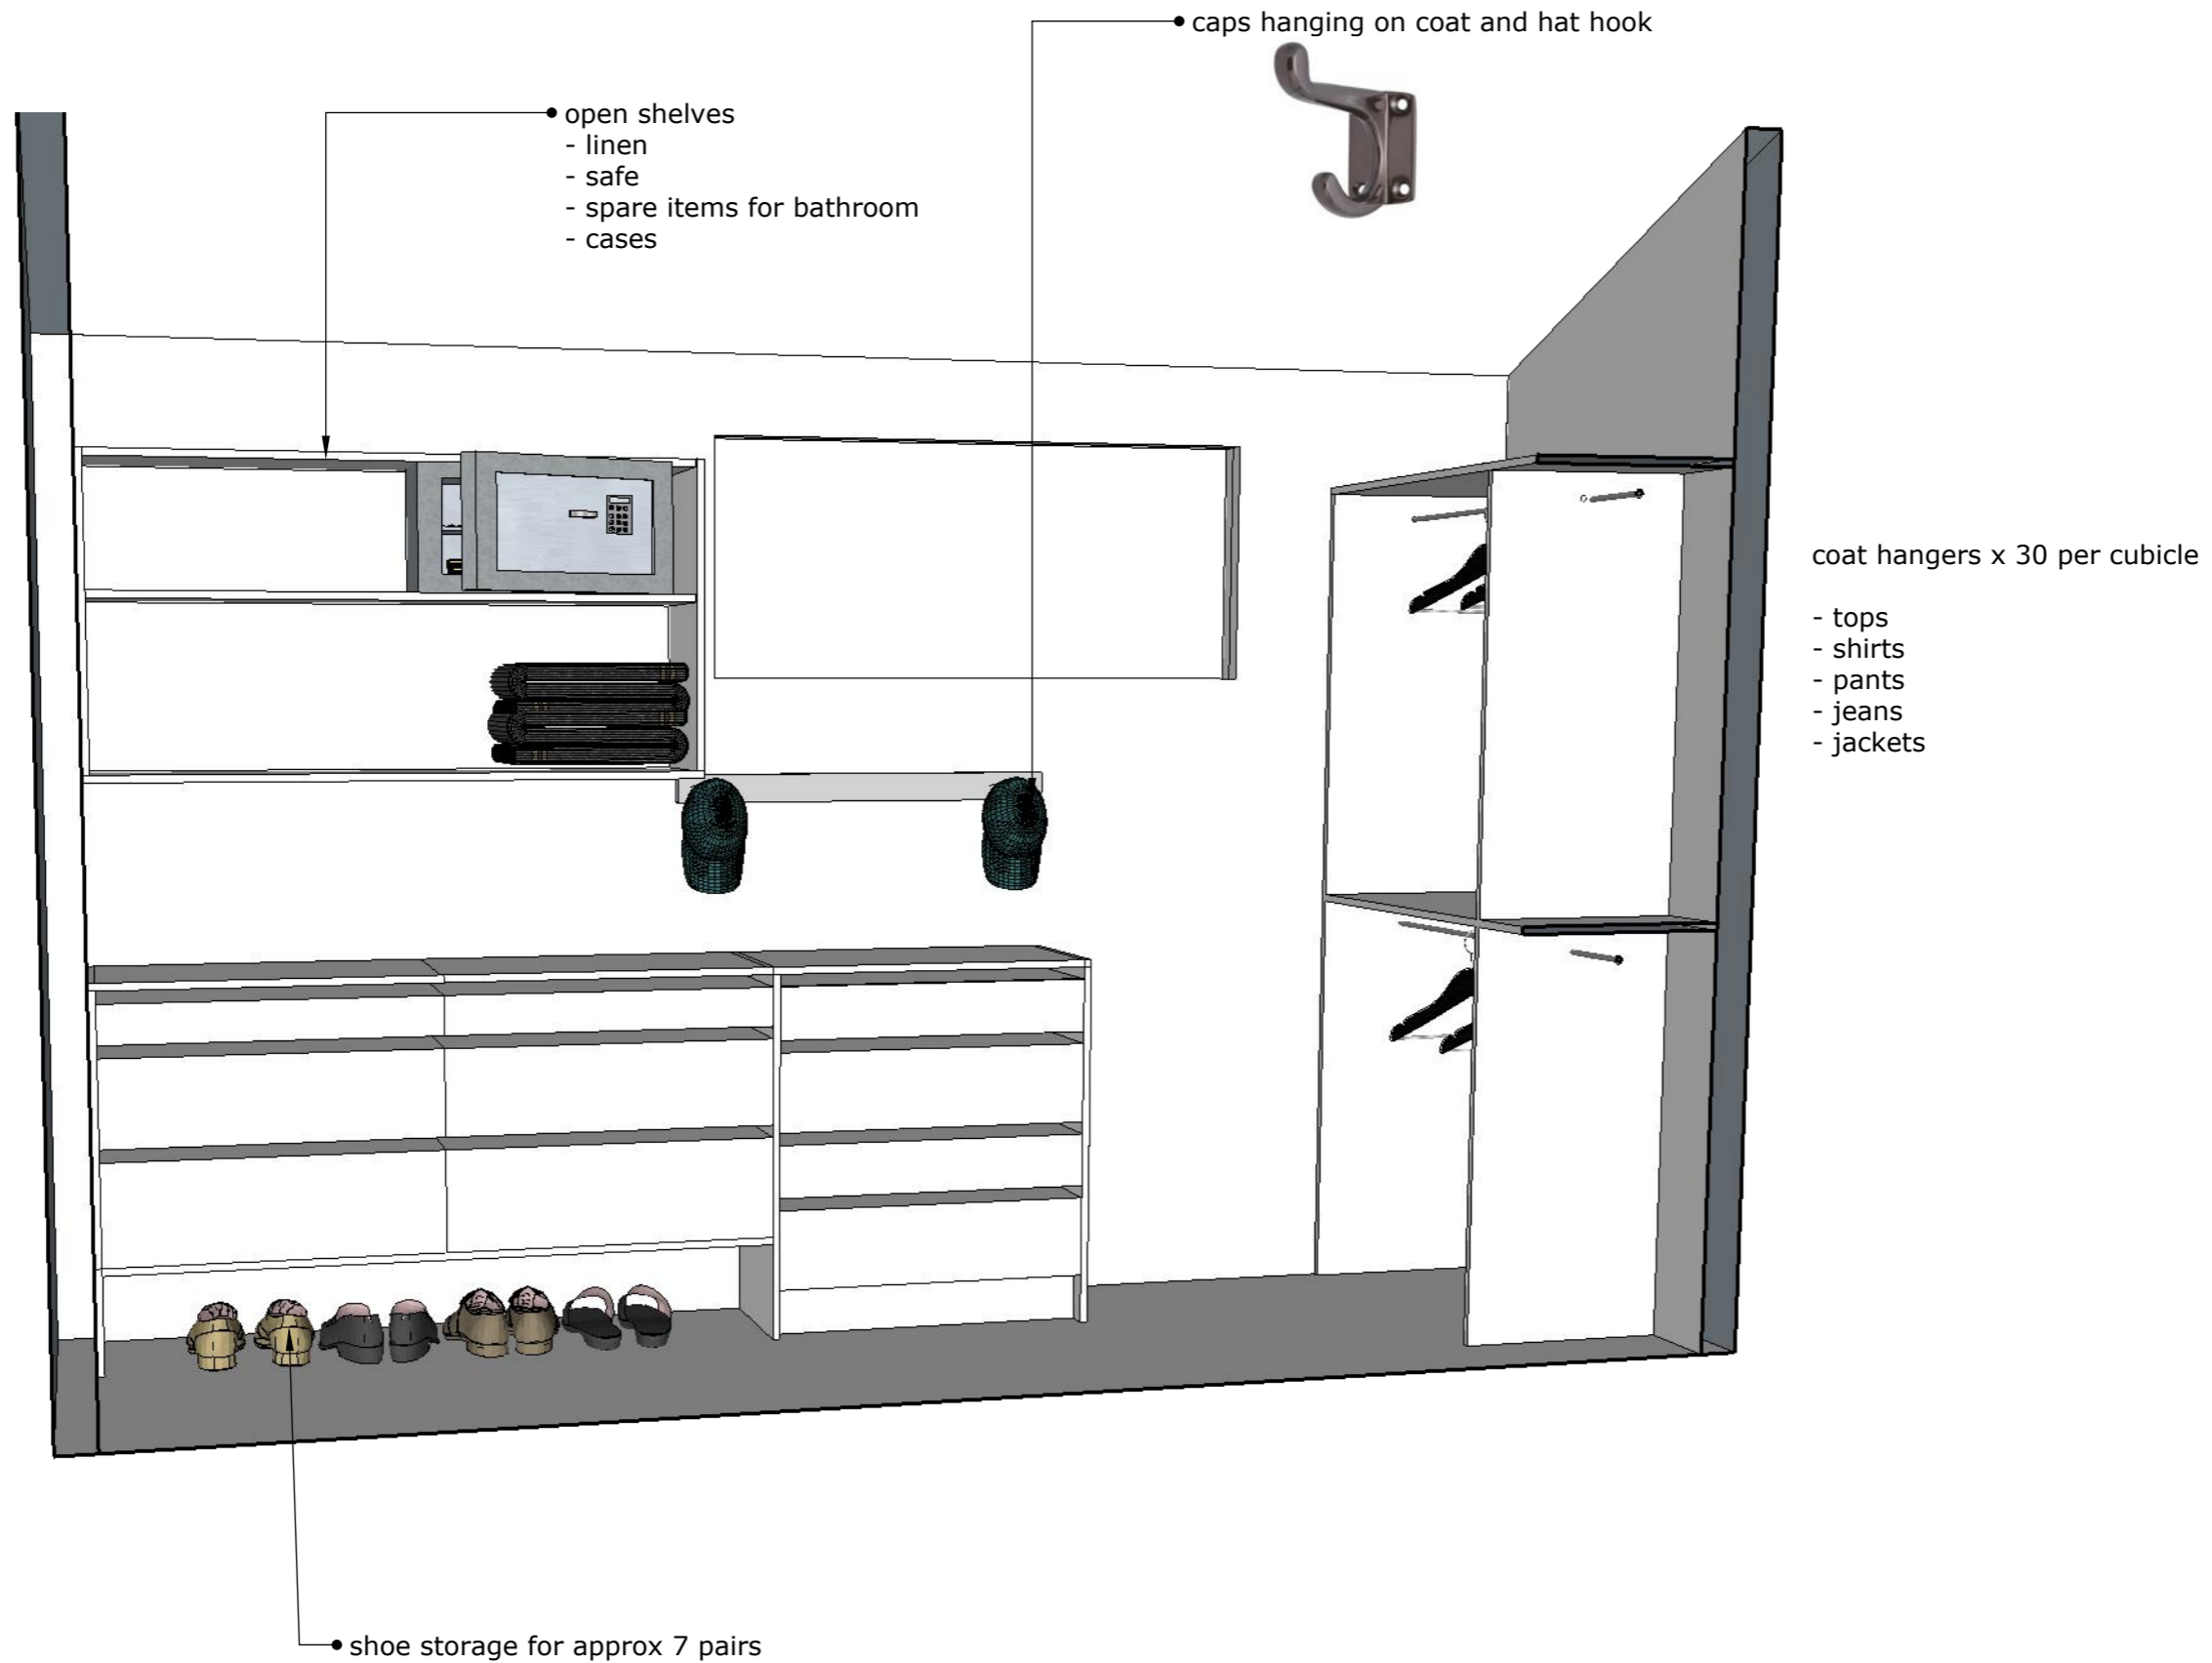

Marlene Hudson Design
Rotorua

mobile 027 525 4677
marlene@marlenehudsondesign.co.nz
www.marlenehudsondesign.co.nz

All plans, drawings, specifications and content of this design are protected by copyright.

Use of plans and drawings is prohibited unless purchased and paid for in full.

When you buy plans, you are buying a license to use the plans. Copyright is not assigned to the purchaser.

The plans may not be re-sold, given or distributed in any way without the copyright holders written permission.

Site measurements should be done before work commences to verify plan dimensions. Variations should be discussed with designer

ISSUE
Created: October 22, 2019
Modified: November 12, 2019

PROJECT
Walk in robe

SCALE
1-20 @ A3

CONCEPT