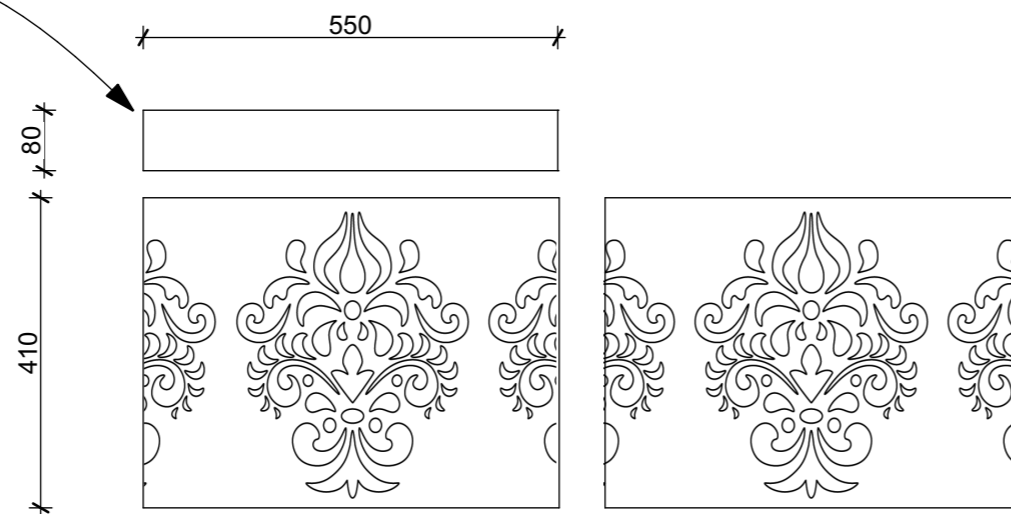

BEDROOM 2 WINDOW

LOUNGE WINDOW

Piece of etch vinyl cut to match proportions of window mullion on other sash.

KITCHEN WINDOW

ETCH VINYL WINDOW DESIGNS FOR 64 CAMPBELL STREET

Please cut and fit self adhesive sand blast effect etch vinyl to the windows as shown. All black outlines represent clear glass outlines. Adjust thickness of lines to suit window size ie: lounge window we would like the outlines to be thicker than in the kitchen.