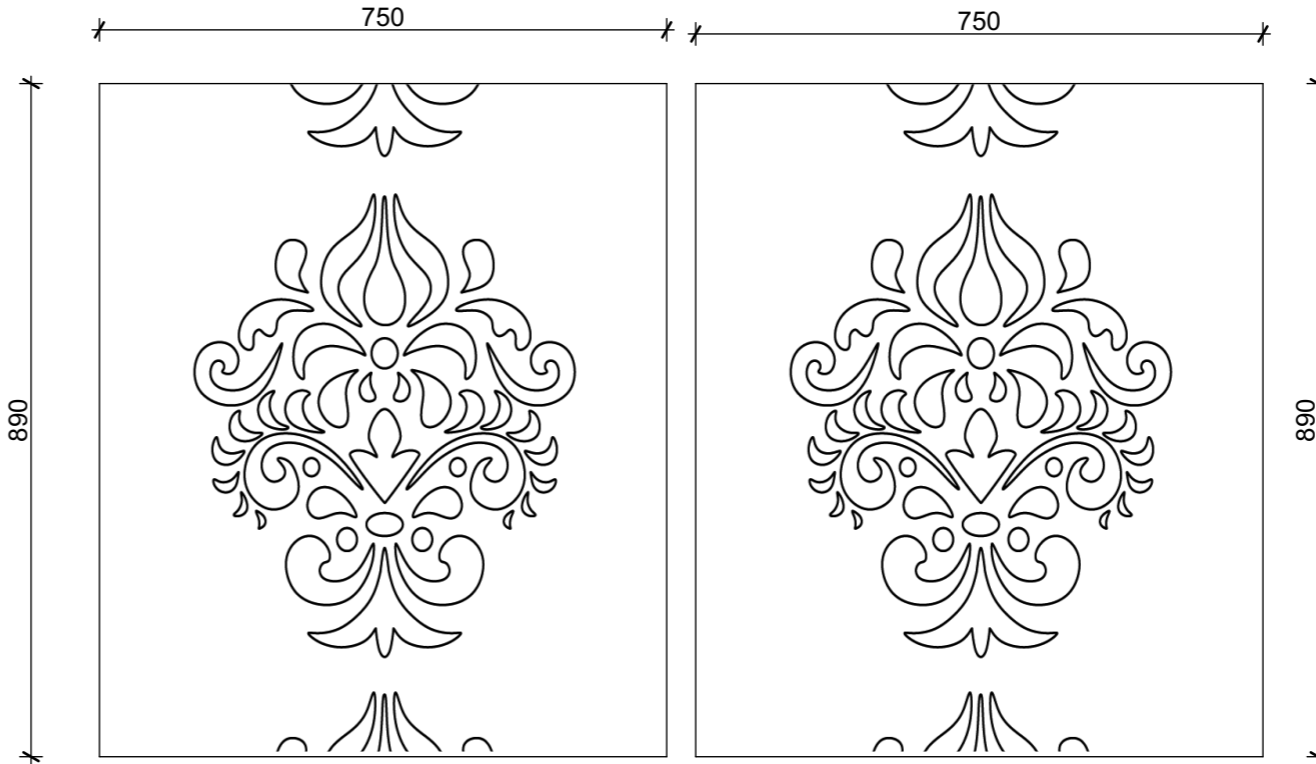

BEDROOM 2 WINDOW

LOUNGE WINDOW

Piece of etch vinyl cut to match proportions of window mullion on other sash.

KITCHEN WINDOW

ETCH VINYL WINDOW DESIGNS FOR 64 CAMPBELL STREET

Please cut and fit self adhesive sand blast effect etch vinyl to the windows as shown. All black outlines represent clear glass outlines. Adjust thickness of lines to suit window size ie: lounge window we would like the outlines to be thicker than in the kitchen.