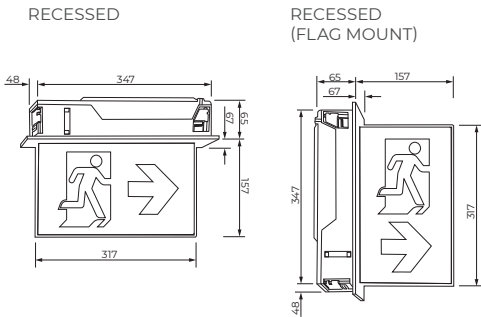

Ultrablade Pro Exit

Recessed & Surface Mount

Ultrablade Pro (Recessed)

The Ultrablade Pro Recessed Exit Light blends seamlessly into ceiling and wall spaces providing a discrete appearance.

CONFIGURATIONS & DIMENSIONS (MM)