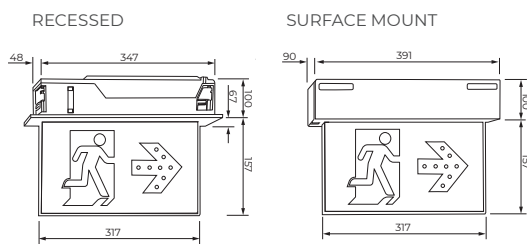

CONFIGURATIONS & DIMENSIONS (MM)

Dynamic Green Blade

The CleverEVAC Dynamic Green Blade Exit Light provides enhanced evacuation features in a sophisticated premium design.

CONFIGURATIONS & DIMENSIONS (MM)