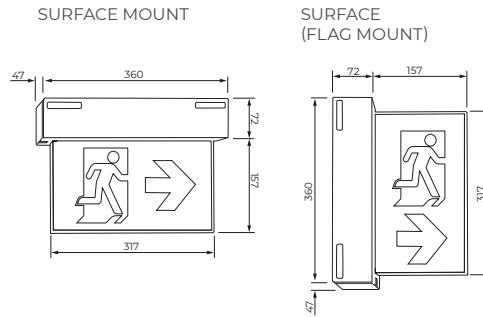

CONFIGURATIONS & DIMENSIONS (MM)