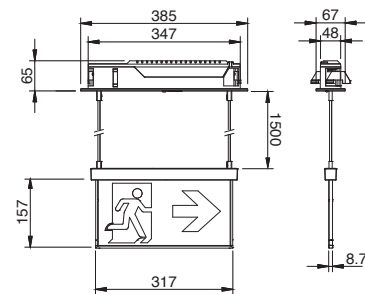

CONFIGURATIONS & DIMENSIONS (MM)

ROD SUSPENDED
(RECESSED)