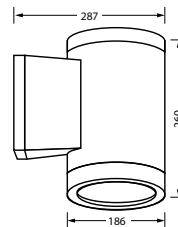

CONFIGURATIONS & DIMENSIONS (MM)

WALL MOUNT