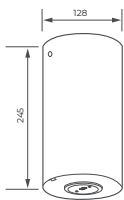

CONFIGURATIONS & DIMENSIONS (MM)

SURFACE MOUNT