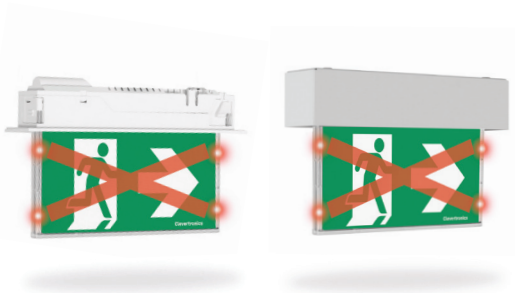

Ultrablade Pro Rod Suspended (Surface Mount)

The Ultrablade Pro Surface Mount Rod Suspended Exit Light is ideal for high ceiling applications where a sophisticated premium outcome is required.

CONFIGURATIONS & DIMENSIONS (MM)

ROD SUSPENDED
(SURFACE MOUNT)

Ultrablade Pro Rod Suspended (Recessed)

The Ultrablade Pro Recessed Rod Suspended Exit Light is ideal for high ceiling applications where a sophisticated premium outcome is required.

CONFIGURATIONS & DIMENSIONS (MM)

ROD SUSPENDED
(RECESSED)

CleverEVAC Dynamic Exit Signage

Dynamic Red X Blade

The CleverEVAC Dynamic Red X Blade Exit Light can display a red cross with flashing corners, alerting those evacuating to seek an alternative exit.