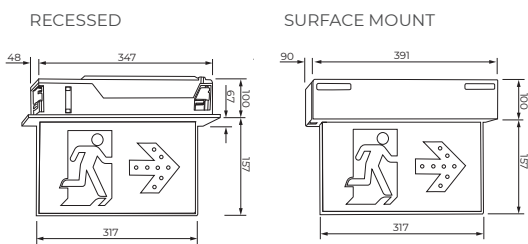

CONFIGURATIONS & DIMENSIONS (MM)