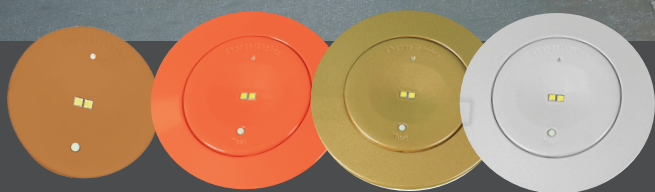

ROD SUSPENDED
(SURFACE MOUNT)

Ultrablade Pro Rod Suspended (Recessed)

The Ultrablade Pro Recessed Rod Suspended Exit Light is ideal for high ceiling applications where a sophisticated premium outcome is required.

CONFIGURATIONS & DIMENSIONS (MM)

ROD SUSPENDED
(RECESSED)

CleverEVAC Dynamic Exit Signage

Dynamic Red X Blade

The CleverEVAC Dynamic Red X Blade Exit Light can display a red cross with flashing corners, alerting those evacuating to seek an alternative exit.

CONFIGURATIONS & DIMENSIONS (MM)

Dynamic Green Blade

The CleverEVAC Dynamic Green Blade Exit Light provides enhanced evacuation features in a sophisticated premium design.

CONFIGURATIONS & DIMENSIONS (MM)

Emergency Lighting pictured:
Lifelight Pro (Recessed) with
colour-matched finish.

Lifelight Pro

Lifelight Pro (Recessed)

The Lifelight Pro Recessed Emergency Luminaire is a small sleek architecturally designed recessed LED emergency light that blends perfectly into any ceiling. Available in custom colours.