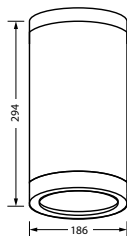

CONFIGURATIONS & DIMENSIONS (MM)

CEILING MOUNT