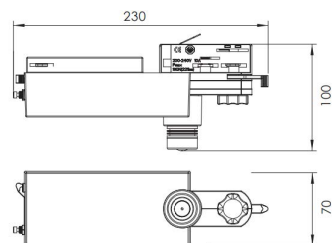

CONFIGURATIONS & DIMENSIONS (MM)

SURFACE MOUNT