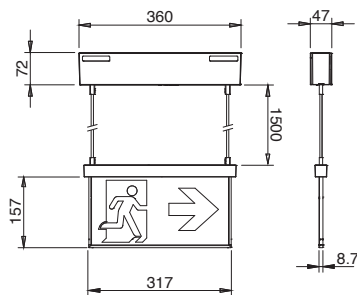

CONFIGURATIONS & DIMENSIONS (MM)

ROD SUSPENDED
(SURFACE MOUNT)