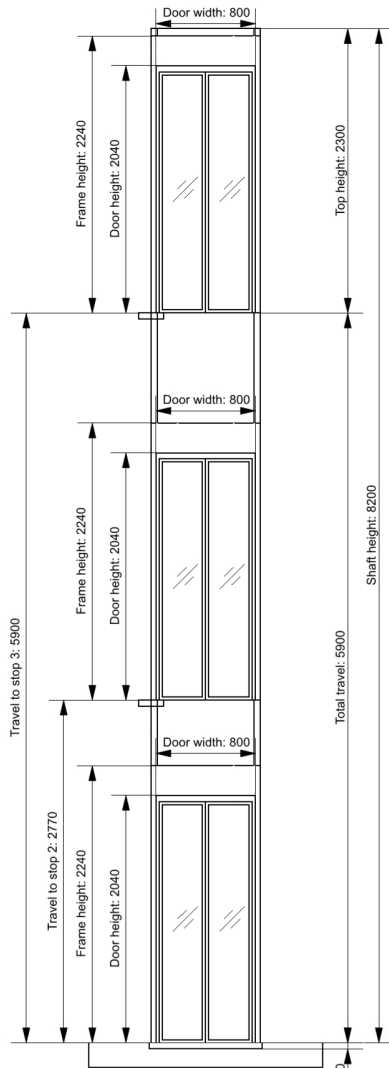

View A

View B

View C

Lift info

Lift finish	RAL9005
Shaft	RAL9005
Platform	RAL9005
Door	RAL9005
Door frame	RAL9005
Drive	230V 1-phase frequency control
Ceiling	Ceiling
Outdoor	No
Floor	No
Glass	No

	View A	View B	View C
Stop 3		View B Door DoubleHingedGlass O/C Toned JT16 SS No	
Stop 2		View B Door DoubleHingedGlass O/C Toned JT16 SS No	
Stop 1		View B Door DoubleHingedGlass O/C Toned JT16 SS No	

ARITCO
Order number:
AR241174

Lift model: Aritco 4000
Revision number: 01
Site name: Lakewood
Ref. no.: 14022022

Order date:
februari 14, 2022

Signature: _____