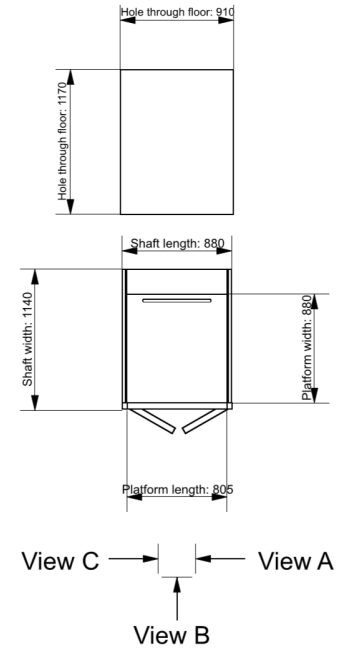

View A

View B

View C

Lift info

Lift finish	RAL9005
Shaft	RAL9005
Platform	RAL9005
Door	RAL9005
Door frame	RAL9005
Drive	230V 1-phase frequency control
Ceiling	Ceiling
Outdoor	No
Floor	No
Glass	No

	View A	View B	View C
Stop 3		View B Door DoubleHingedGlass O/C Toned JT16 SS No	
Stop 2		View B Door DoubleHingedGlass O/C Toned JT16 SS No	
Stop 1		View B Door DoubleHingedGlass O/C Toned JT16 SS No	

ARITCO
Order number:
AR241174

Lift model: Aritco 4000
Revision number: 01
Site name: Lakewood
Ref. no.: 14022022

Order date:
februari 14, 2022

Signature: _____