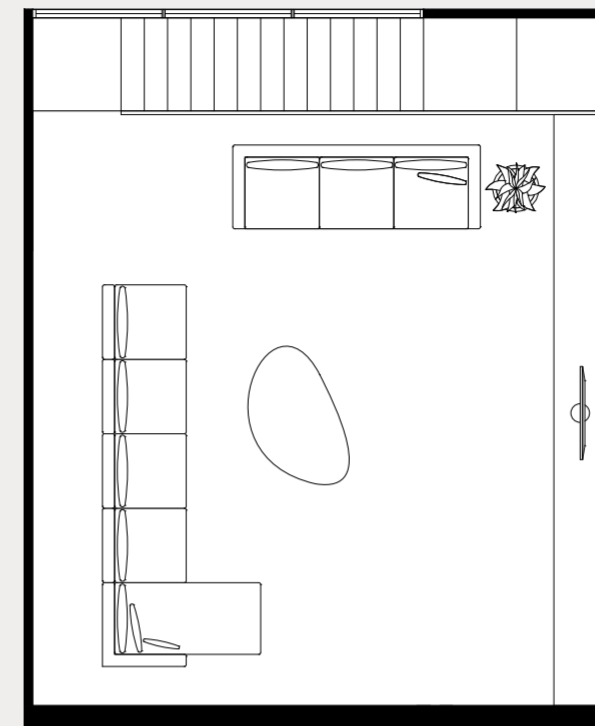

Ardel[®]

Vivid Collection

Breezeway House

Breezeway House

House Specifications

Internal	272m ²
External	43m ²
Garage	36m ²
Total	351m²

FIRST FLOOR (OPTIONAL)

GROUND FLOOR

(P) PANTRY (L) LAUNDRY (W) WARDROBE (B) BARBECUE