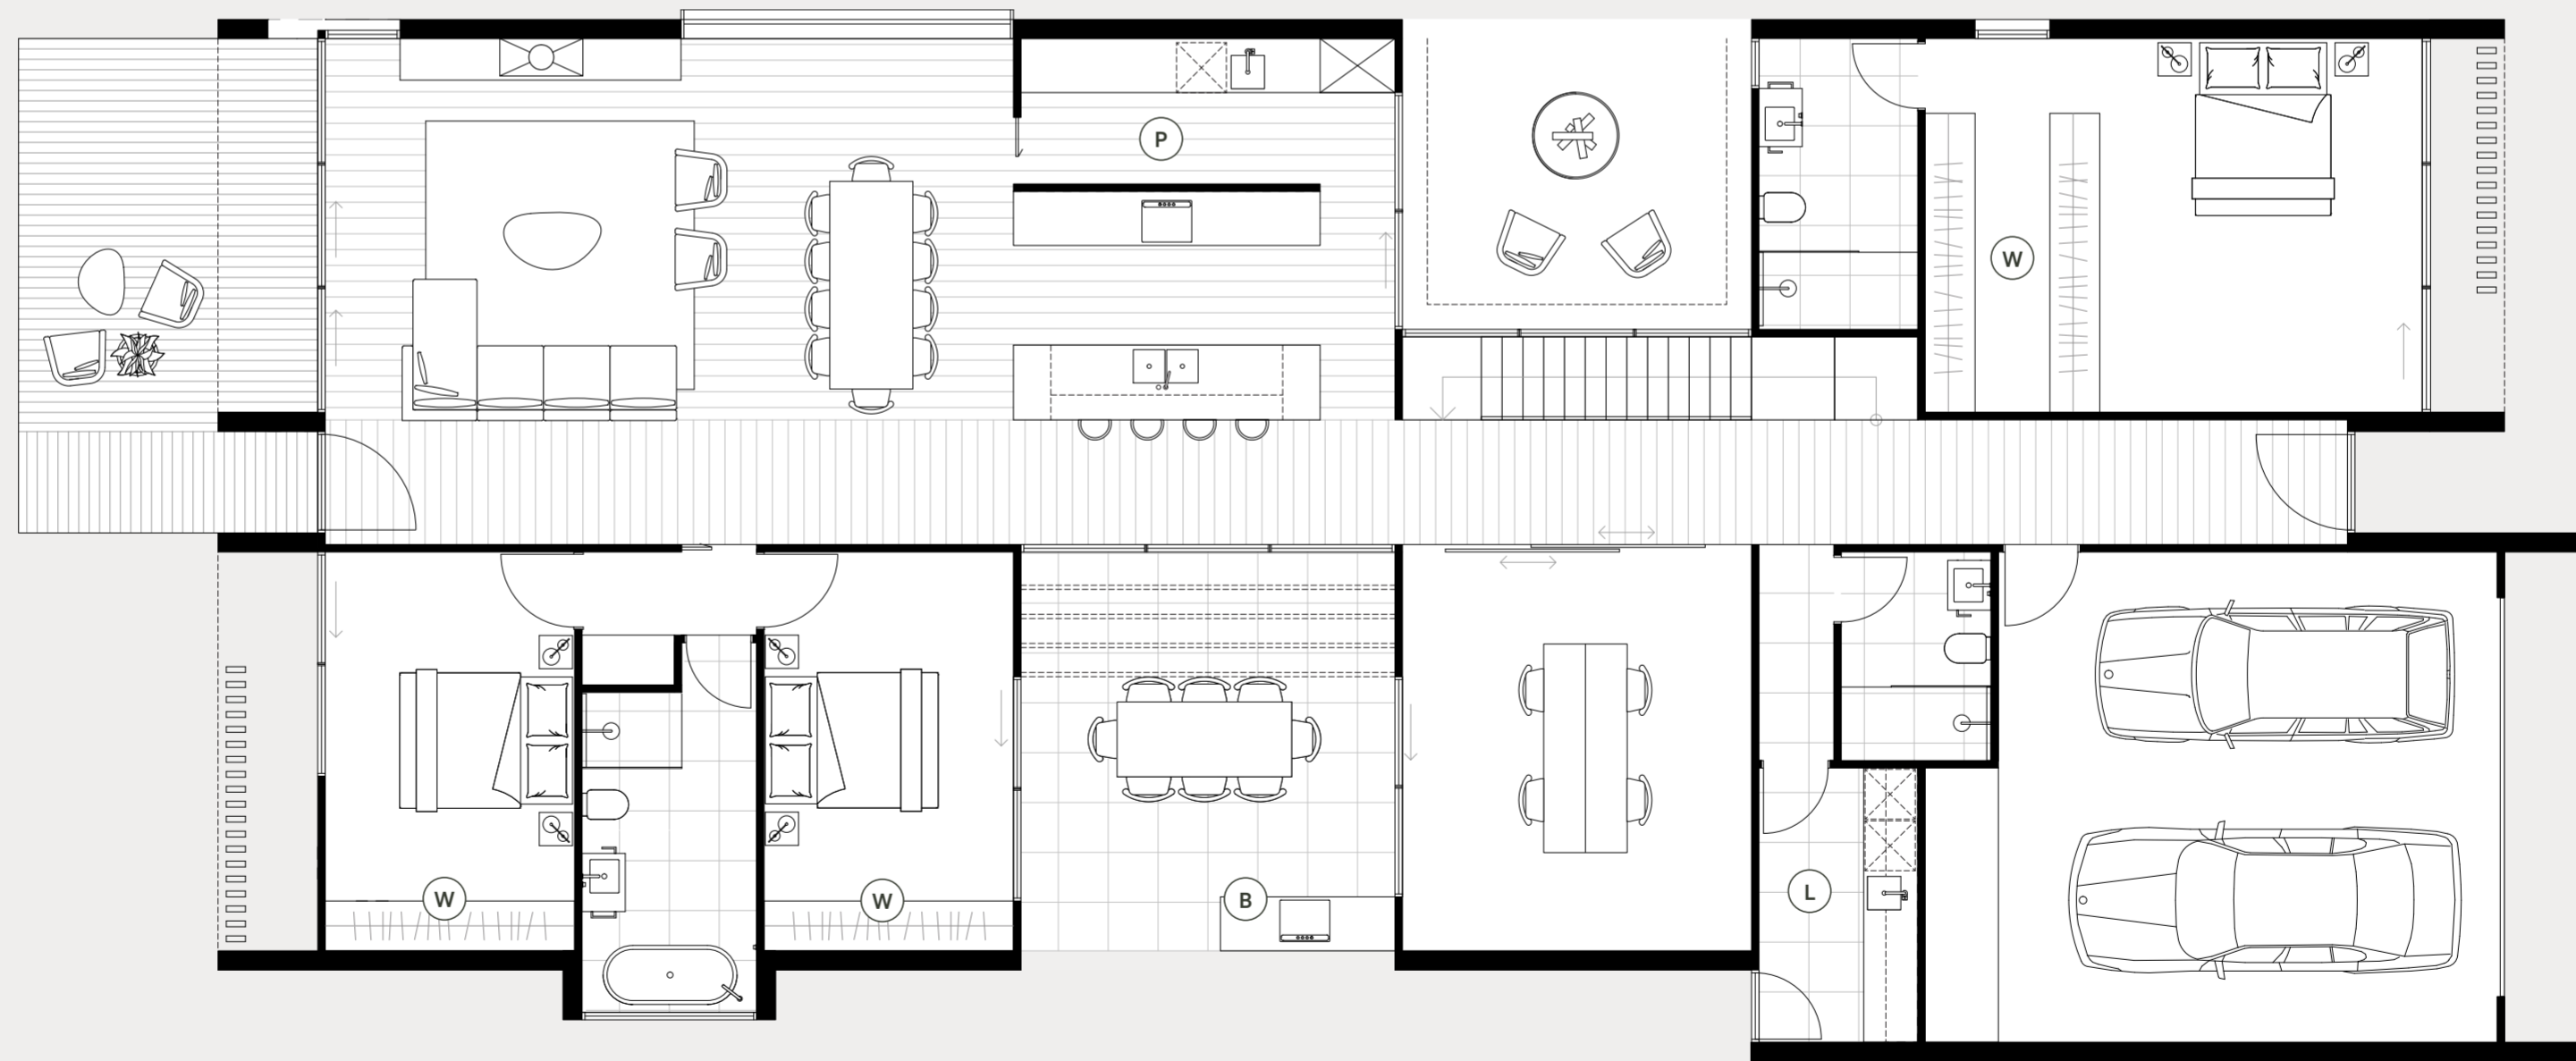

Ardel[®]

Vivid Collection

Breezeway House

Breezeway House

House Specifications

Internal	272m ²
External	43m ²
Garage	36m ²
Total	351m²

FIRST FLOOR (OPTIONAL)

GROUND FLOOR

(P) PANTRY (L) LAUNDRY (W) WARDROBE (B) BARBECUE