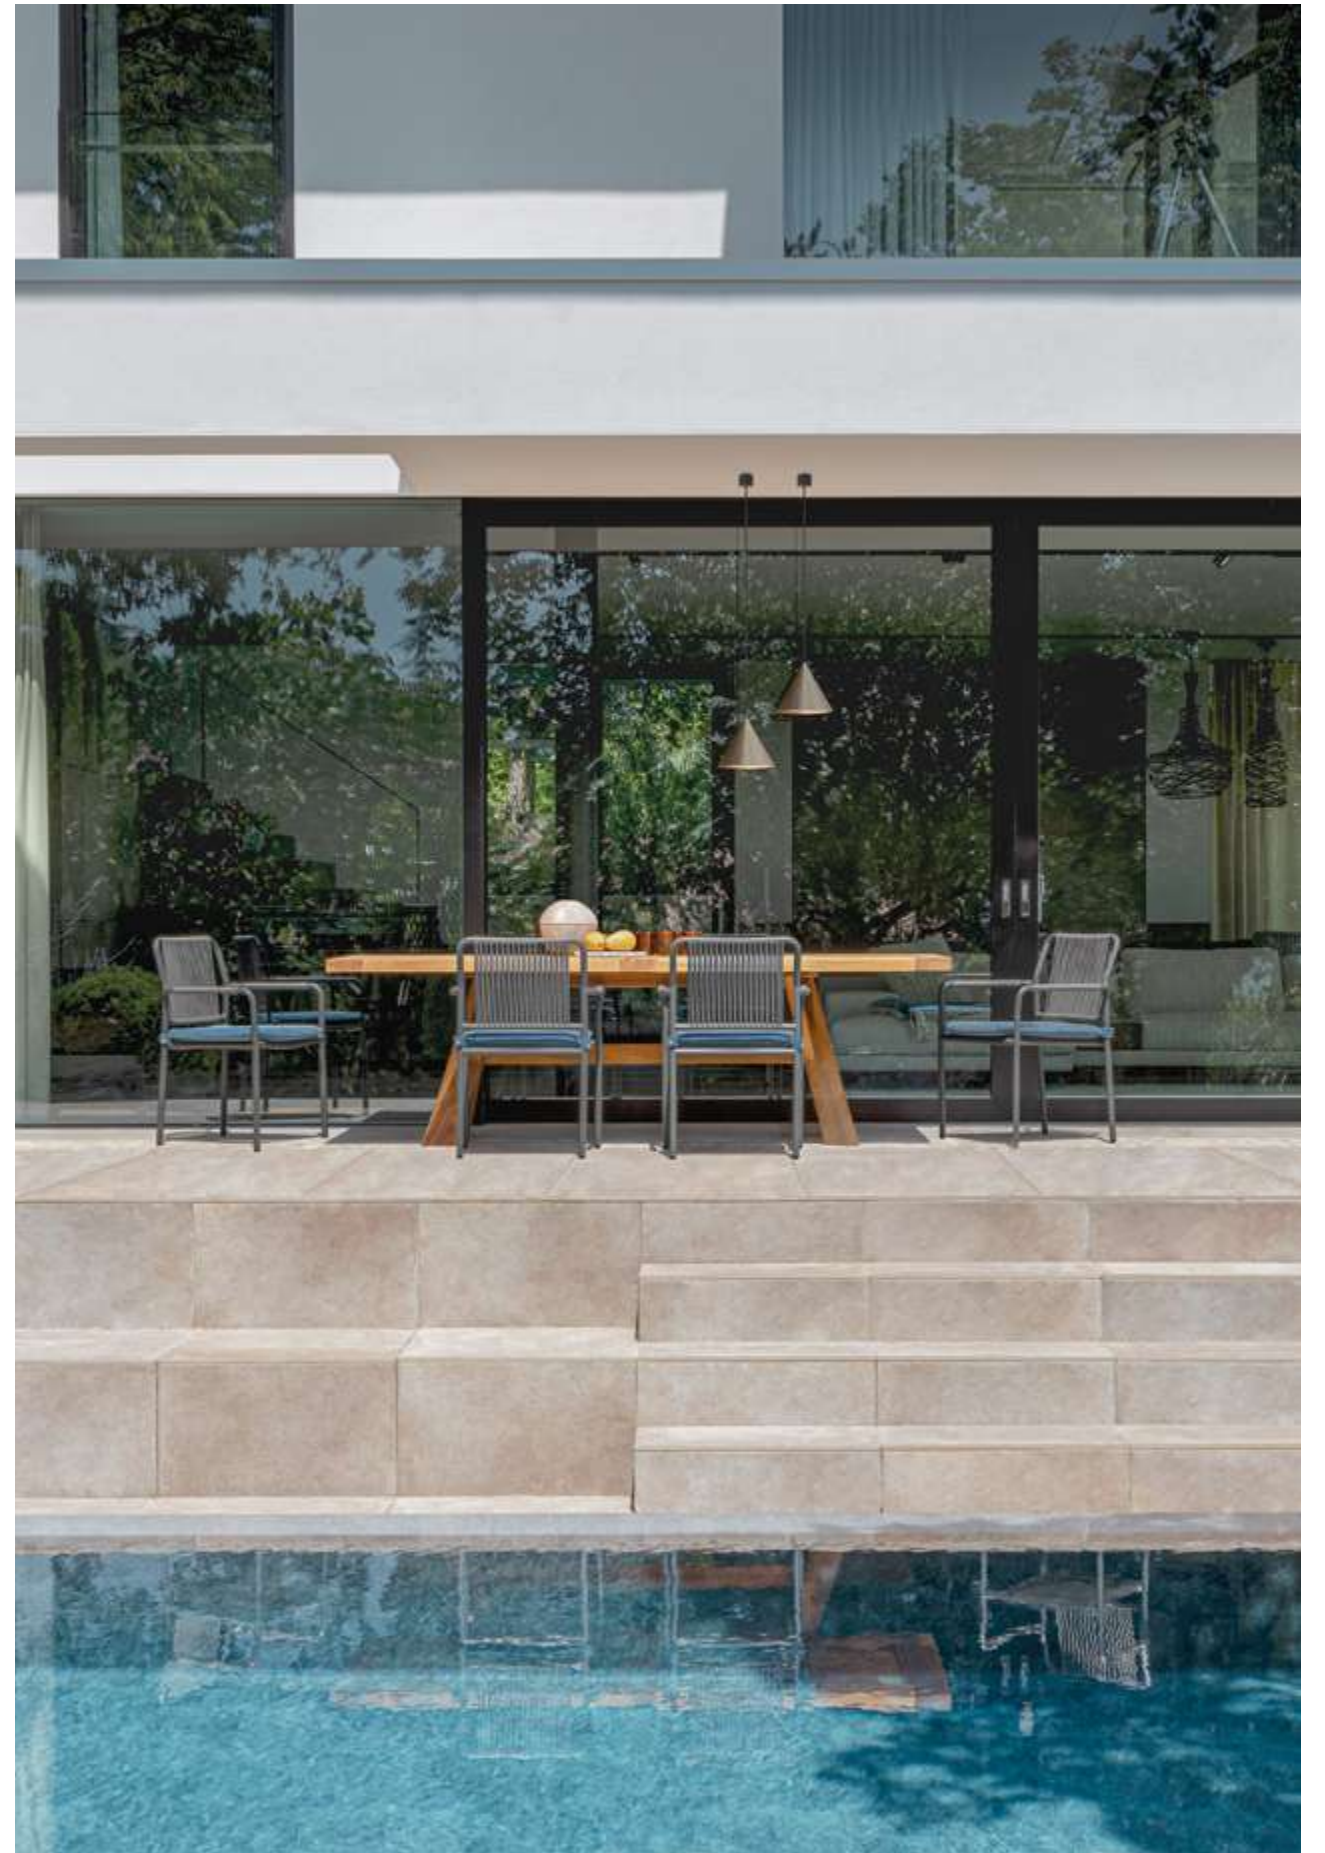

» **IMAGE COMPOSITION**
Typhoon Dining Table L 240, Air Chair

» **FABRICS**
Seat cushions in Cat. B Casanova 1836 Col.
09