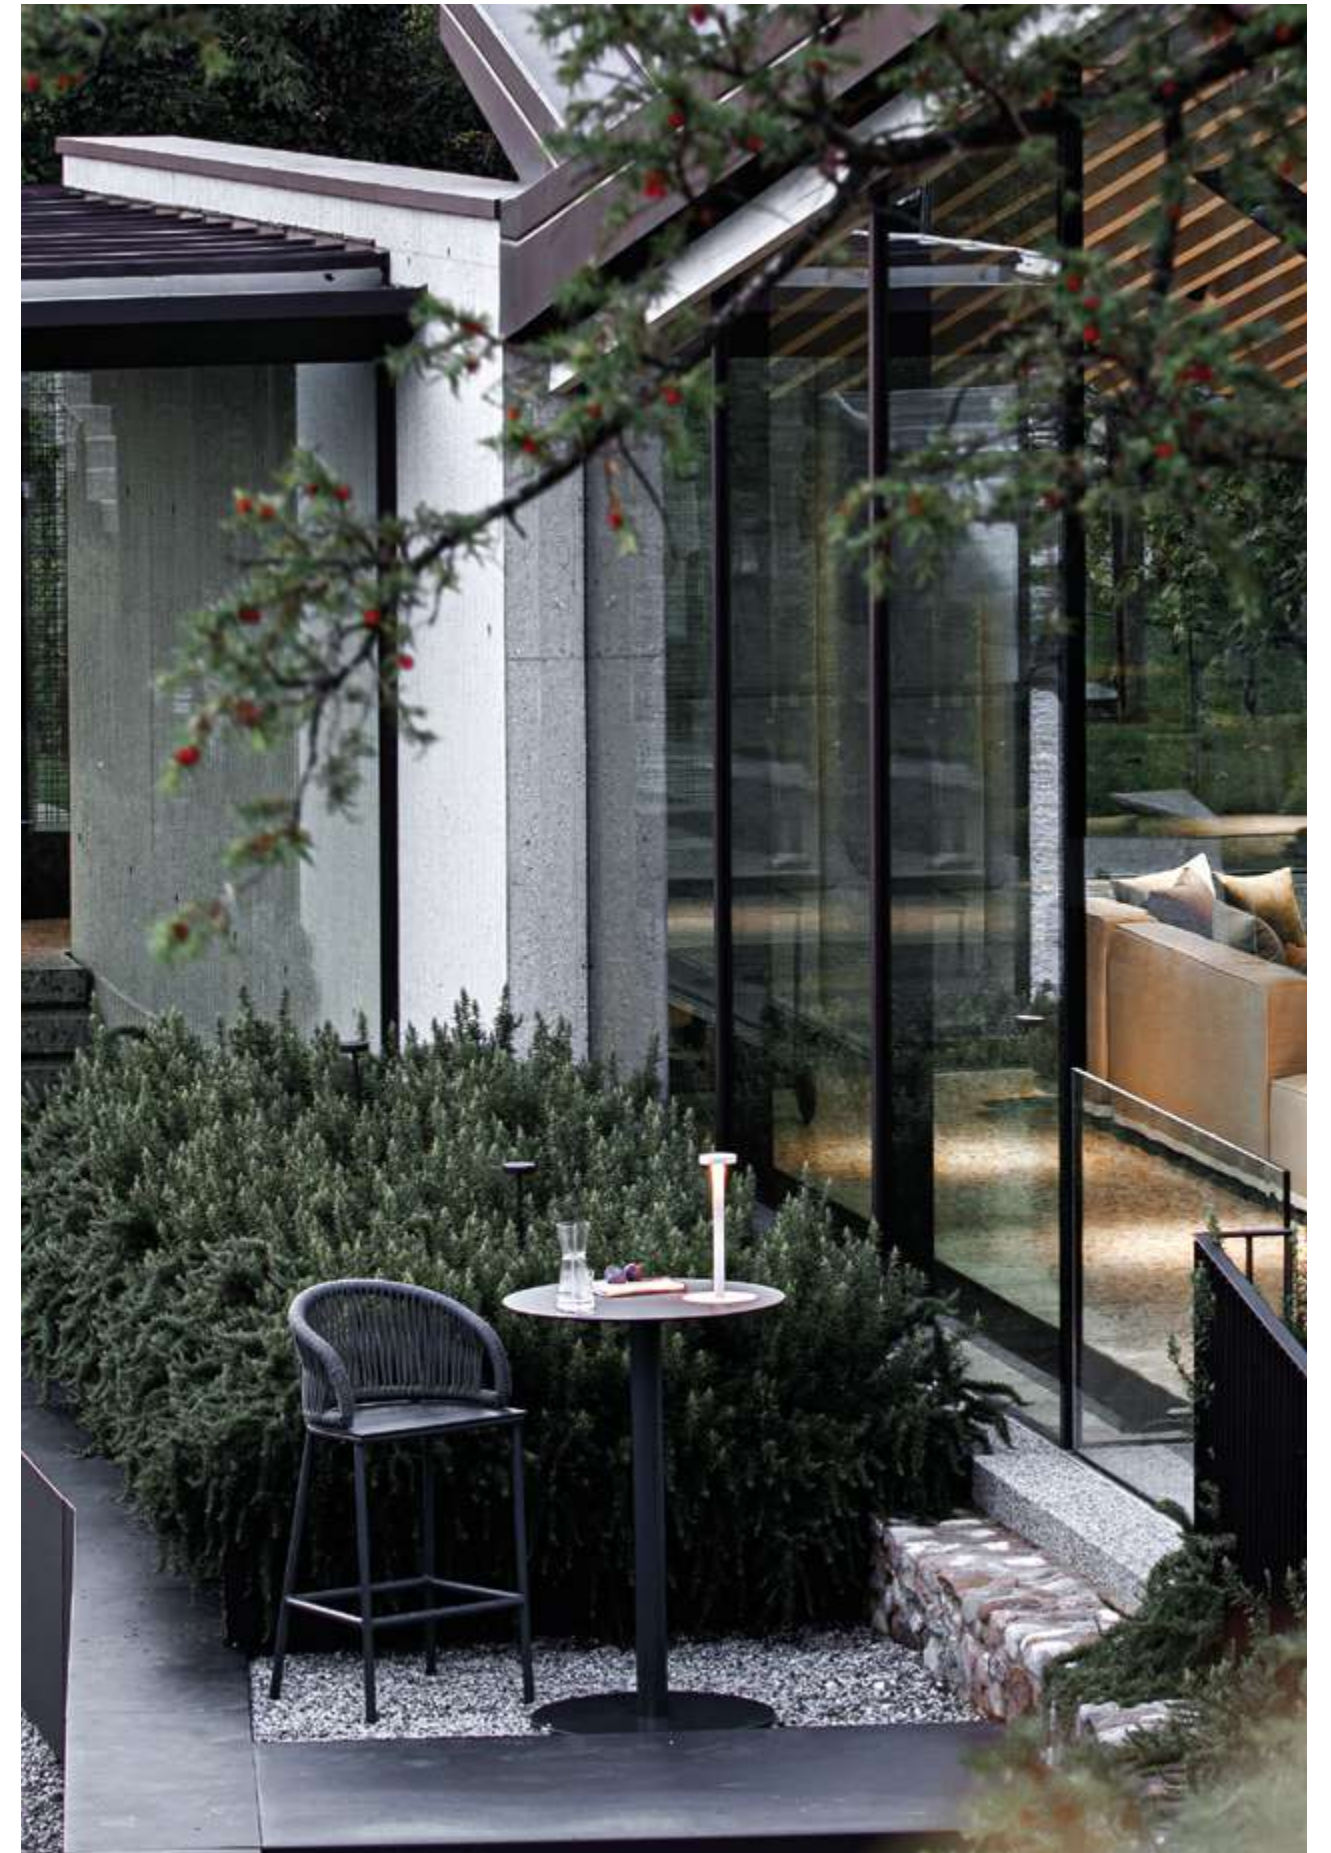

» **IMAGE COMPOSITION**
Pleasure 2.0 Stool, Net-B Table

» **FABRICS**
Seat cushions in Cat. A 15/151