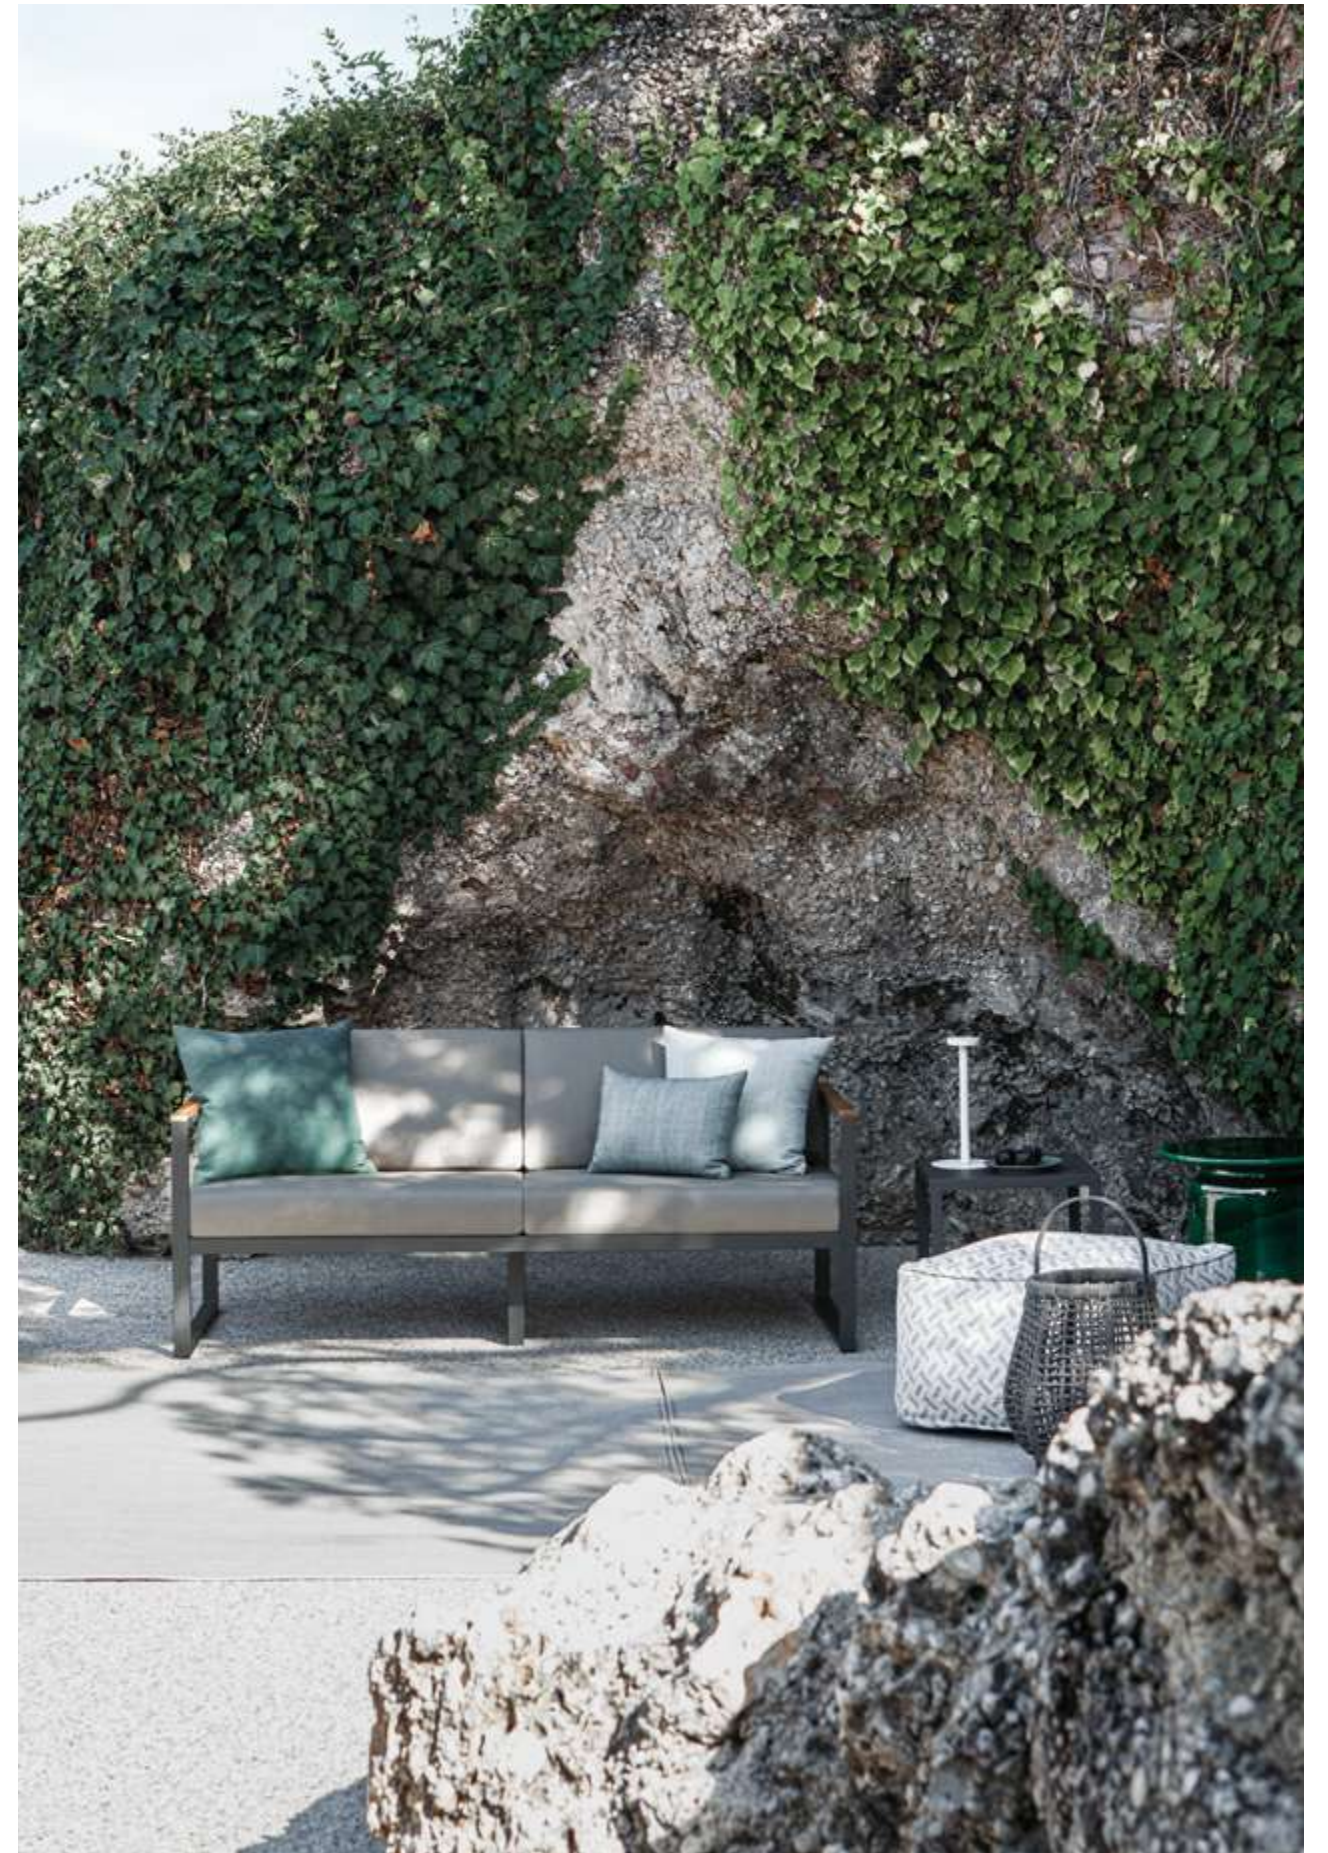

# QUBIK

**Left page** » **IMAGE COMPOSITION**  
 Qubik armchair, Qubik Coffee Table

**Right page** Qubik sofa, Qubik Service Table, Soft 60x60  
 Pouf, Ludo Lantern, Panarea Service Table

**» FABRICS**  
**Left page** Seat and Backrest cushions Cat. A 1033/929  
 Deco Cushions Cat. A 92  
**Right page** QUBIK: Seat and Backrest cushions Cat. A  
 929, Deco Cushions 50x50 Cat. C Zagora  
 8271, 40x40 Cat. C Erfoud 8715, 35x45 Cat.  
 C Erfoud 87  
 SOFT 60x60: Cat. B Minorca .03