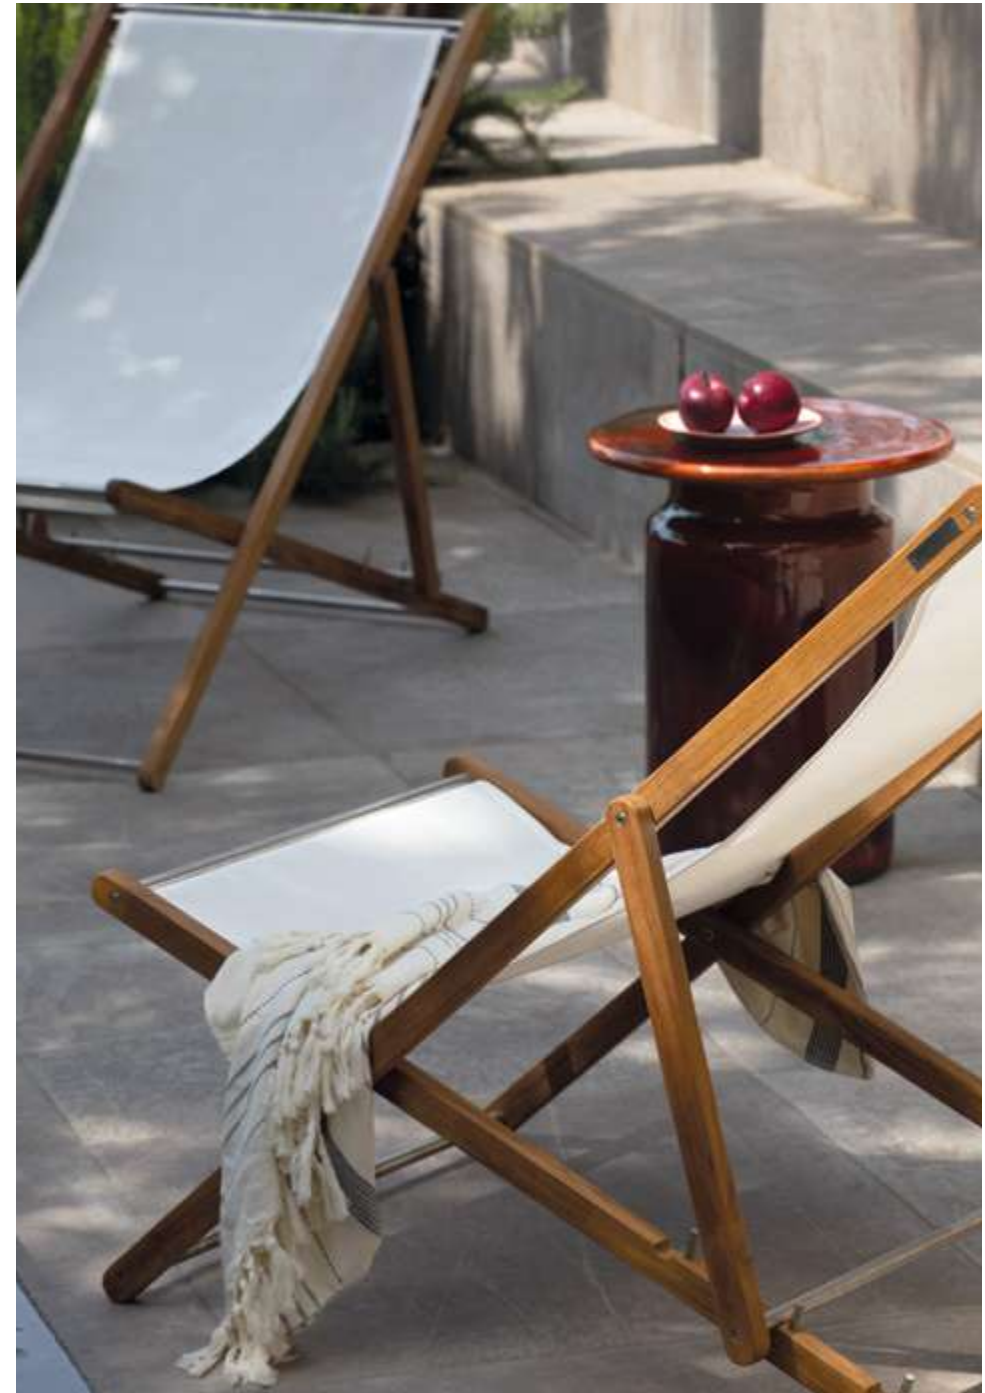

# INFINITY

» **IMAGE COMPOSITION**  
 Infinity Chaise Longue, Desert Service Table, 9.zero Chaise Longue, Vertigo Floor Lamp

» **FABRICS**  
 Seat cushions in Cat. C Spiga 79, Deco Cushions 50x50 Cat.A 21/15