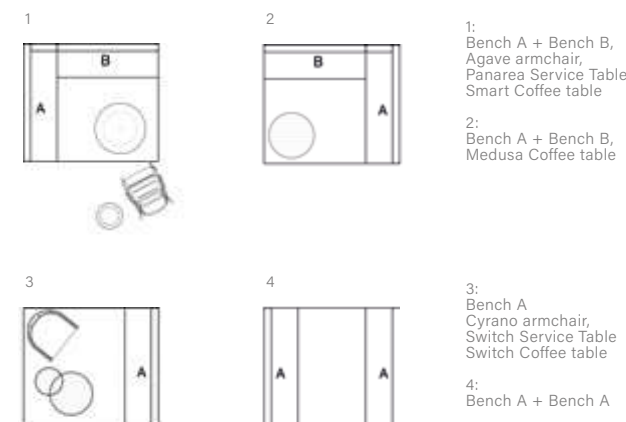

COMPOSIZIONE ESEMPI | COMPOSITION SAMPLES

COMPOSIZIONE ESEMPI | COMPOSITION SAMPLES