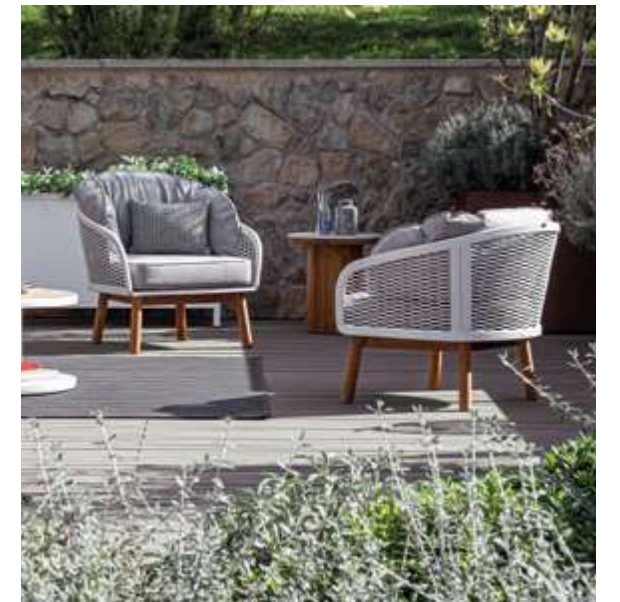

» **IMAGE COMPOSITION**
Cyrano Armchair, Cyrano Sofa, Switch Service
Table, Switch Coffee Table, Frisbee Service
Table, Talk Table Lamp, Raffaello Carpet
Graphite, Plaid .79

» **FABRICS**
Seat and backrest cushions Cat. A Silver Grey,
Cat. C Erfoud 82, Deco Cushions Cat. B Marq
J383 Shamal