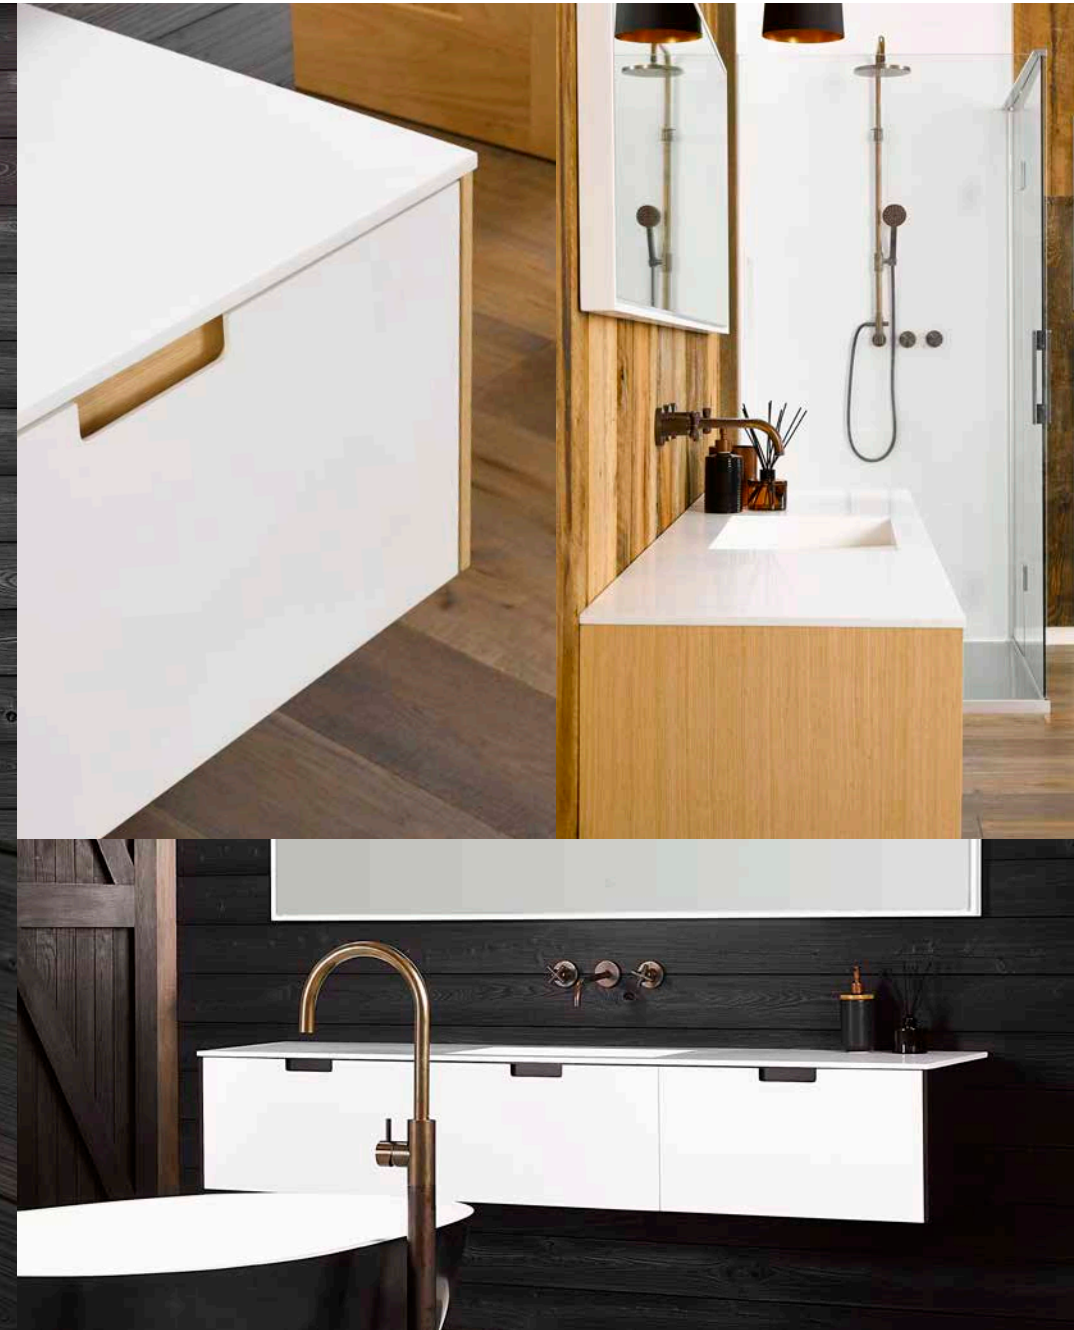

Finishes

Available in solid black or white LiberettoStone™.

Square/Rectangle Sizes

Available at 600, 750, 900, 1000 1200, 1500 and 1800 wide.

Circular Sizes

Available at 600, 750, 1000 and 1200 diameter.

Purelite™ Mirror Registered Design No's. 418918, 418919.

Scherzo

Seamless channel drain vanity with double/triple drawer. Includes effortless Blum® soft-close drawer system and accessible pop-up outlet.

Finishes

Available in white LiberettoStone™ top and drawer fronts, with two options of timber detailing on the side faces and behind the handles.