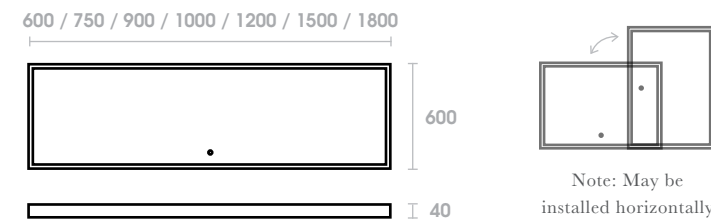

Finishes

Available in solid black or white LiberettoStone™.

Square/Rectangle Sizes

Available at 600, 750, 900, 1000 1200, 1500 and 1800 wide.

Circular Sizes

Available at 600, 750, 1000 and 1200 diameter.

Purelite™ Mirror Registered Design No's. 418918, 418919.