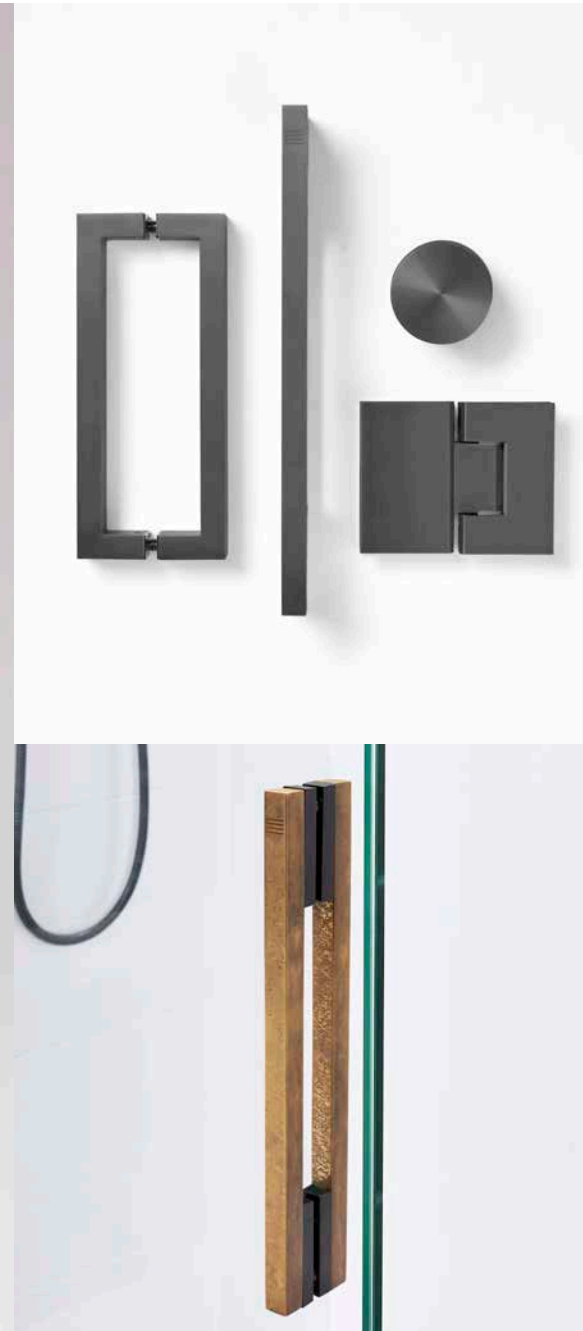

Foundry Series

by Atlantis

Foundry Series Hardware Upgrade

A selection of the finest hardware finishes, built on a stunning Matte Black foundation.

Set on Atlantis' market-leading matte black base finish – consisting of matte black glazing channels and top brace – upgrade your shower with the highest quality hinges, handles and rollers in Aged & Polished Brass, Brushed Nickel, Brushed Gold, Gunmetal and Matte Black.

All finishes are PVD other than Living Finishes (Aged & Polished Brass).