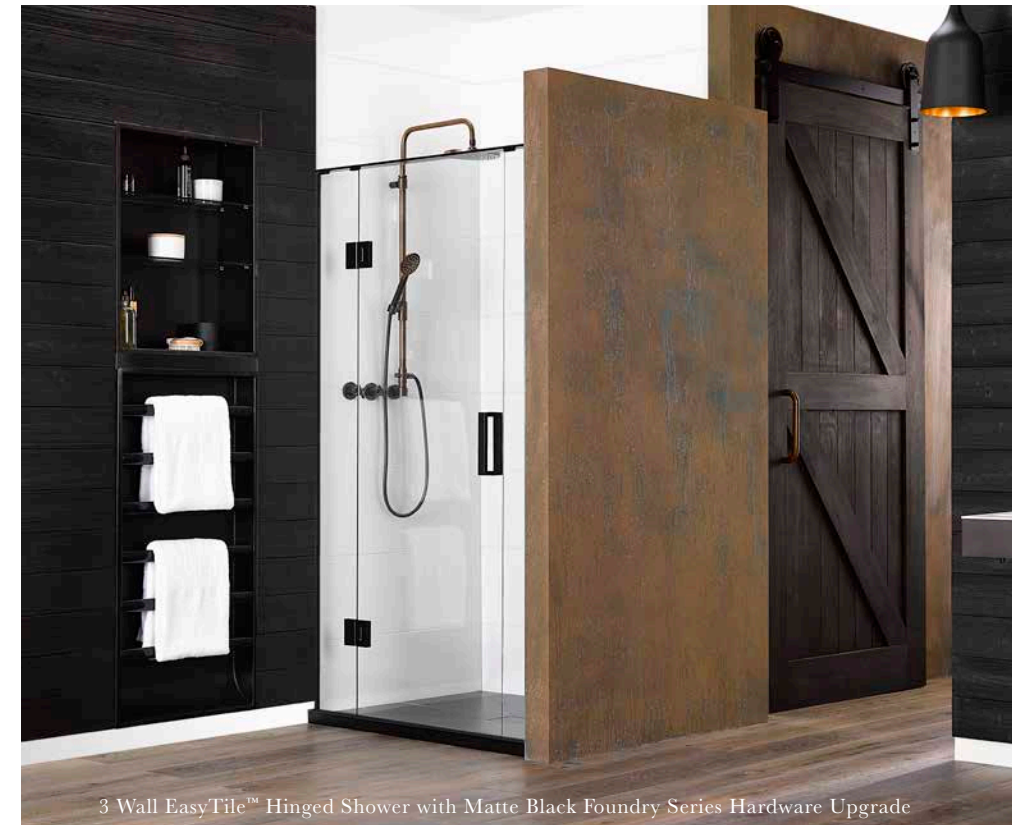

Screens can be reversed

EasyTile™ Foundry Series Hardware Upgrade

Upgrade your shower hardware with our range of stunning new finishes. Aged & Polished Brass, Brushed Gold, Brushed Nickel, Gunmetal and Matte Black. See Pg. 61 for options.