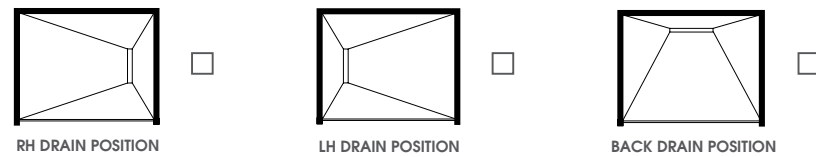

Ebony & Ivory™ three wall shower system order form

Date:		Order #:	
Merchant:		Contact:	

CHOOSE A BASE COLOUR: **BLACK shower base** ☐ or **WHITE shower base** ☐

NAME SIZE (mm)	RIGHT DRAIN	LEFT DRAIN	BACK DRAIN	2140MM HIGH FRAMELESS	HINGED DOOR HR			SLIDING DOOR SL			FIXED SCREEN FX			
					W	D	CODE	W	D	CODE	W	D	CODE	
TREBLE	☐	☐	☐	☐	900	900	TRE-HR							
SOPRANO	☐	☐	☐	☐	1000	1000	SOP-HR							
MANILOW	☐	☐	☐	☐	1200	900	MAN-HR	☐	MAN-SL	☐	MAN-FX1	☐		
HYMN	☐	☐	☐	☐	1200	1000	HYM-HR	☐	HYM-SL	☐	HYM-FX1	☐		
RUMBA	☐	☐	☐	☐	1400	1000	RUM-HR	☐	RUM-SL	☐	RUM-FX1	☐		

CHOOSE BASE / DRAIN POSITION

3-WALLED BASE

FOUNDRY SERIES HARDWARE UPGRADE

POLISHED BRASS UPGRADE-PB ☐	BRUSHED NICKEL UPGRADE-BN ☐
AGED BRASS UPGRADE-AB ☐	GUNMETAL UPGRADE-GM ☐
BRUSHED GOLD UPGRADE-BG ☐	MATTE BLACK UPGRADE-MB ☐

* Please see Pg. 61 for all Foundry Series information, including T&Cs.

Ebony & Ivory™ systems are only available as a full package. Base Packages are not available.

Fill out form with your local retailer

Optional

OPTIONAL EXTRAS (additional charge applies)

Ellure Tile Look Wall – complete Ellure order form ☐

ESSENTIAL CONNECTIONS CODE EC-EI ☐

Optional

OPTIONAL ACCESSORIES (additional charge applies)

Suitable for Tiled Walls

EN1500 ☐	EN1200 ☐
EN900 ☐	EN750 ☐
EN600 ☐	EN500 ☐
EN450 ☐	EN350 ☐
EN300 ☐	EN200 ☐
EN140F ☐	EN400EX12-W ☐

Suitable for Acrylic Walls or Ellure Tile Look Walls

EN400RF-W ☐	EN400RF-B ☐
EN140-RF-W ☐	EN140-RF-B ☐

EasyTile™ order form

Date:		Order #:	
Merchant:		Contact: