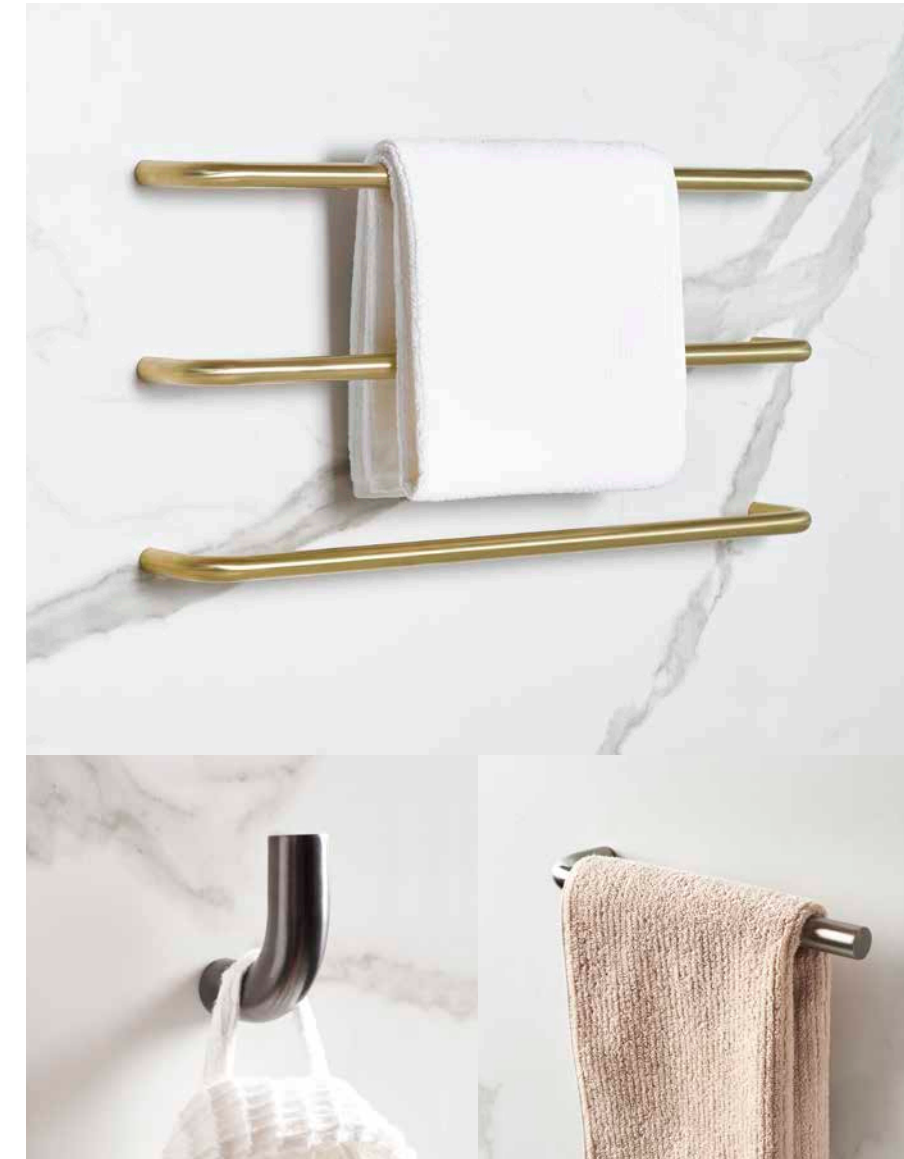

Chateau Accessories

Also available; Chateau Accessories. This includes a Hand Towel Rail, Toilet Roll Holder, and Robe Hook, in the same design and finishes as the Chateau Rails. Combine with the Chateau Heated Towel Rails for a considered bathroom design.

Find more information on the Accessories at atlantis.co.nz/icona