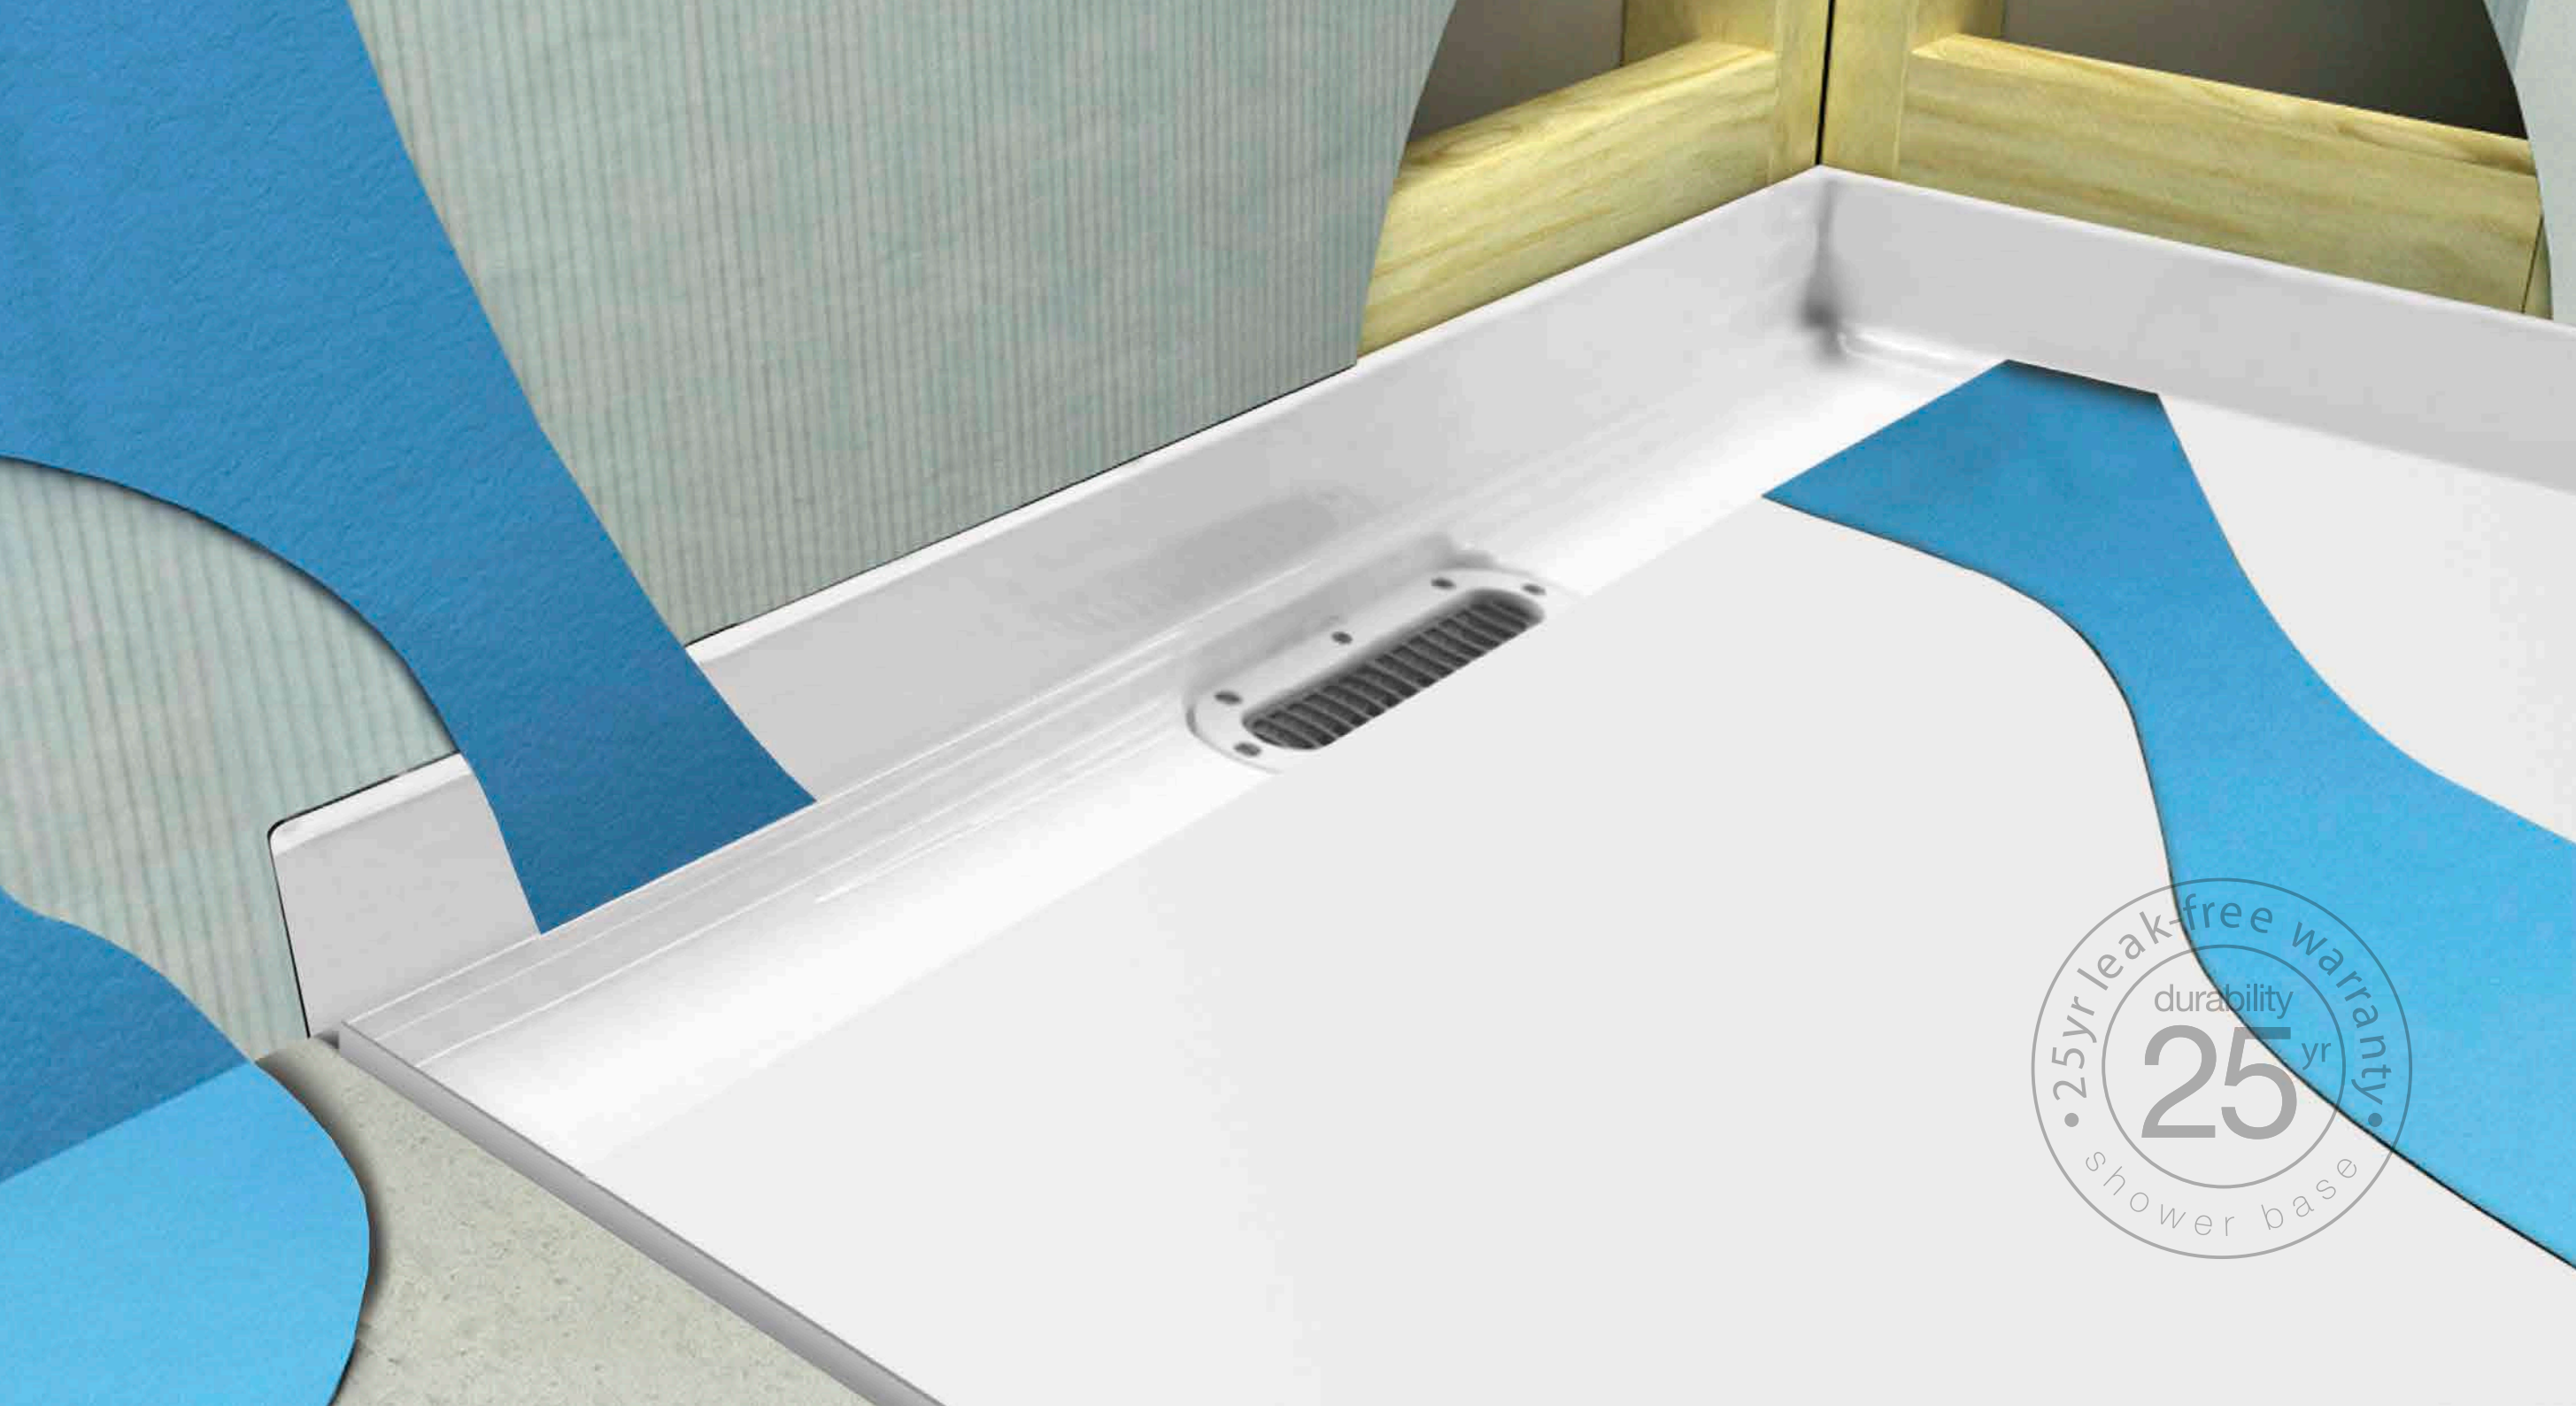

Finishes

Available in white LiberettoStone™ only.

Matte White

Sizes

Available at 1800 long only.

Technical

Get to know our products
inside and out with our
technical guides and
specifications

Atlantis Product Warranties