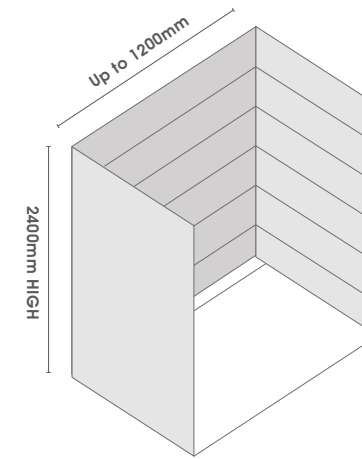

Ellure™ Tile Look Walls - three-walled shower options

Up to 1200mm wide

Three pattern options available:
Hex, Subway & Simply White.

1201mm to 1500mm wide