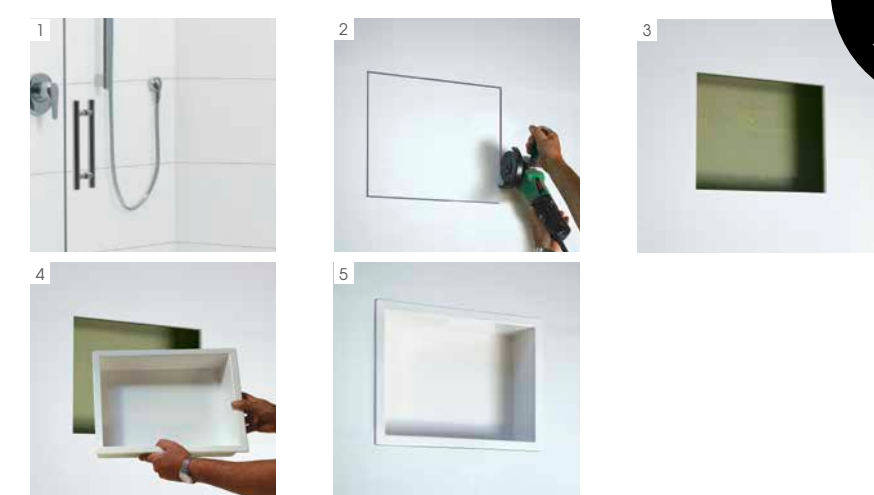

Retrofit EasyNiche™ - shelf sizes, specifications & installation overview

Overview Only. See installation instructions for full method.

For a more in-depth look, please view our instructional video at atlantis.co.nz

- One-piece lightweight construction made from rigid PMMA in Gloss White or Black
- Available in two sizes – Product Niche 400mm x 300mm or Footrest 165mm x 225mm overall
- Designed to be installed in ‘existing’ shower wall/liner.
- Protrudes 6mm from wall surface finish.
- Product Niche can be installed horizontally or vertically.
- Built in gradient prevents water ponding.
- Supplied with installation materials.
- 7-year warranty.