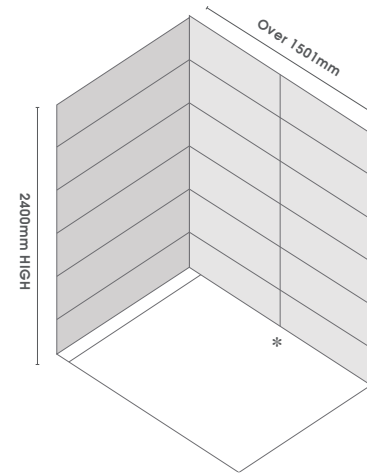

Three pattern options available:
Hex, Subway & Simply White.
3mm aluminium joiner strip
available on 1501mm side.
Centred feature panel available.