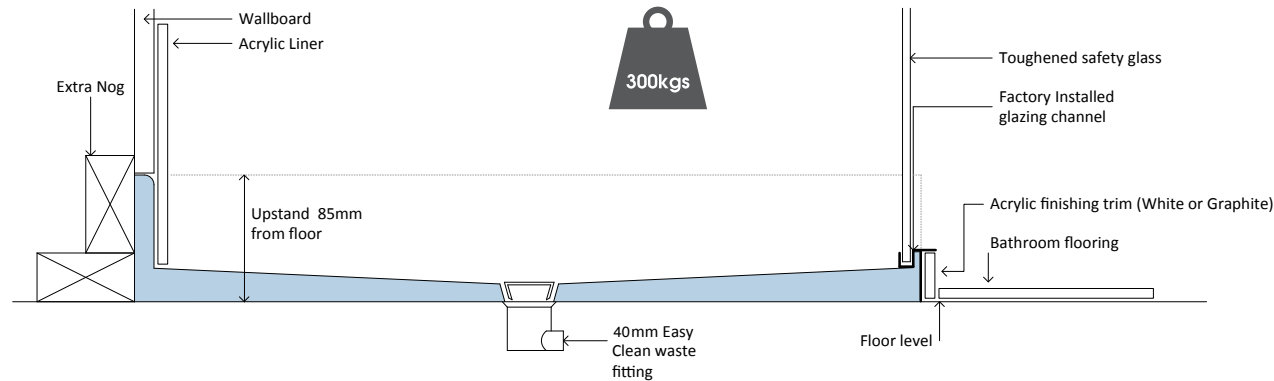

BASE PROFILE STEP ENTRY ON ANY FLOOR STRUCTURE