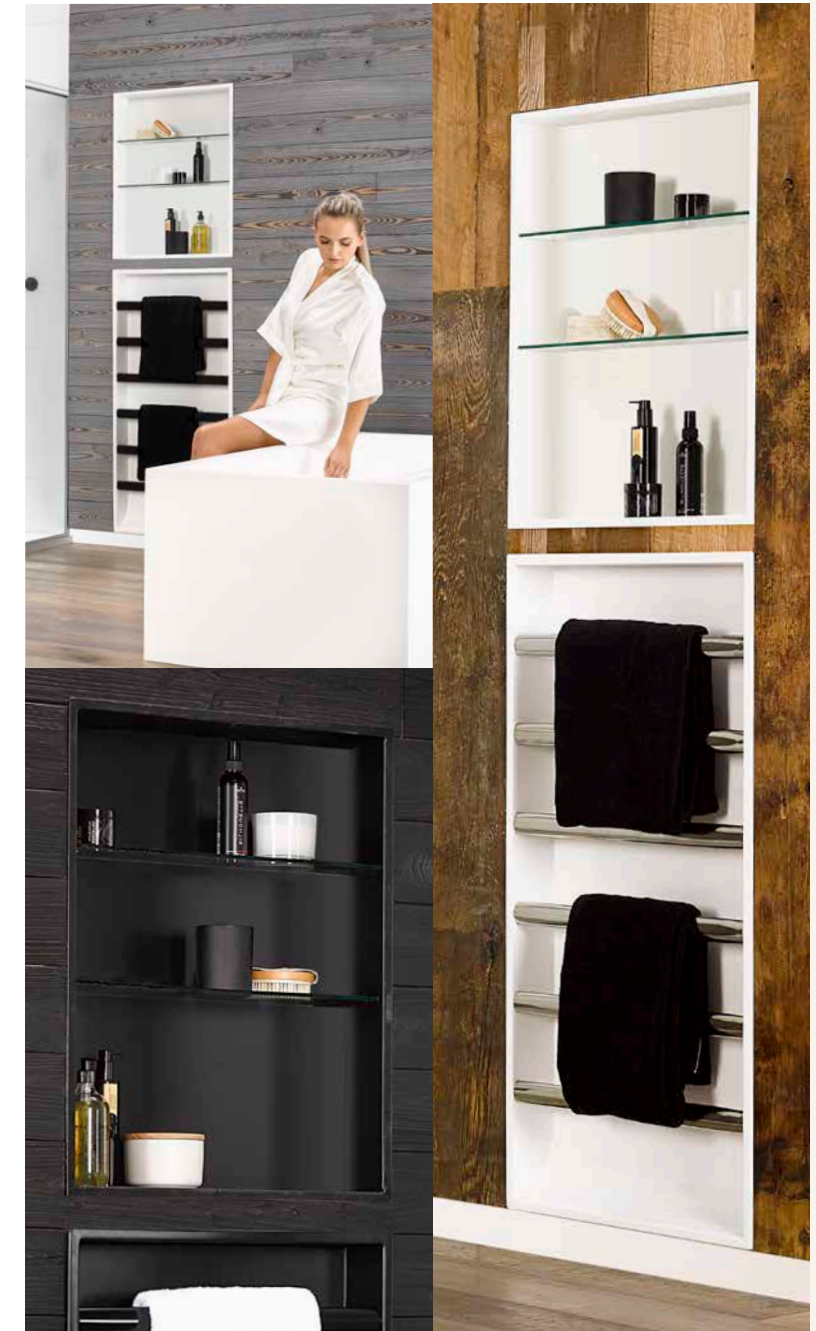

ENSH-RF68-W

Gloss white recess with toughened glass shelves

ENSH-RF68-B

Matte Black recess with toughened glass shelves

Recess Options

Available in Gloss White or Matte Black.

icona

Icona Heated Towel Rails and Bathroom Accessories are designed and manufactured to the highest level, and then coated with the finest finishes available, matched with the Foundry Series. Available in three distinct styles, Icona continues to follow the design principles that Atlantis has become known for over the past 20+ years.

Chateau

The simple, timeless rail design. For the understated bathroom, add Chateau for a beautifully proportioned design that will blend in seamlessly with it's surroundings.

Mont

Sharp and sophisticated, Mont is modern, refined and elegant. The perfect addition to any bathroom, available in a range of colours and sizes to match tapware, and fit into almost any space.