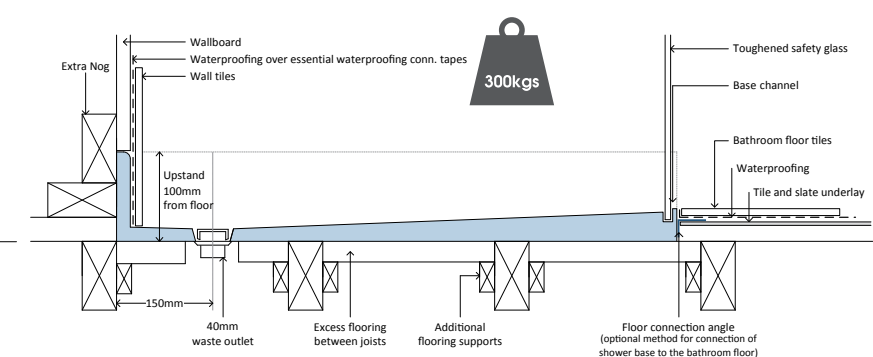

BASE PROFILE LEVEL ACCESS IN A TIMBER FLOOR