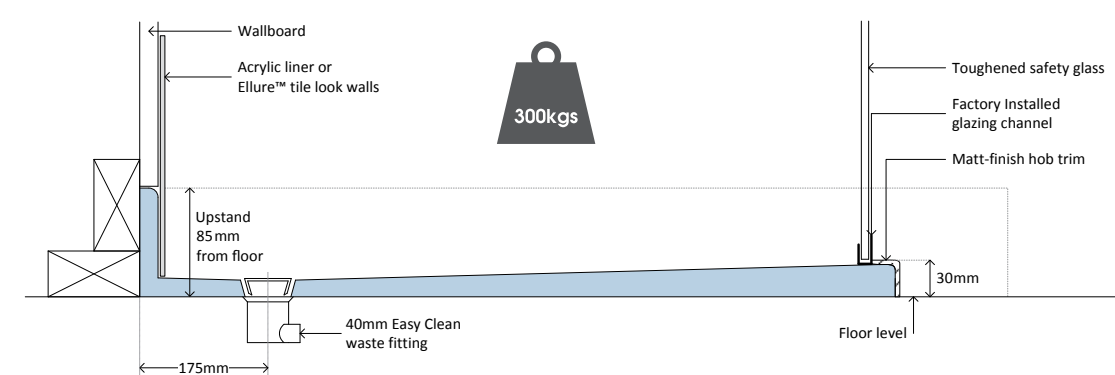

BASE PROFILE STEP ENTRY ON ANY FLOOR STRUCTURE

Specifications subject to change without notice. Please check www.atlantis.co.nz for latest version.

Note: Alternative manufacturing methods are used on some sizes.