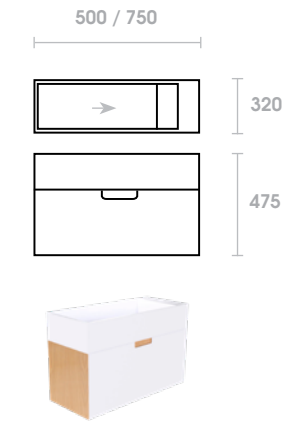

Light Oak

Dark Oak

Reversible basin allows for tapware on LH, RH or above basin. Tap hole to be drilled on site (if required). Drill bit supplied.

Sizes

Available at sizes 500 and 750 wide.

Sonata

The Sonata bath adds beautiful minimalist curves to the typically square and geometrical lines of modern bathrooms. Includes pop-up waste and overflow drain.