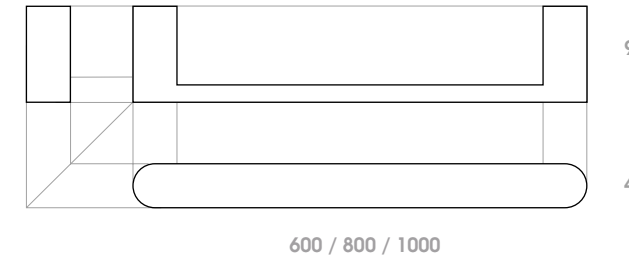

Mont

Available in three sizes – 450, 600 and 800mm wide. Available in five finish options – Matte White, Brushed Nickel, Polished Stainless, Gunmetal and Matte Black.

Mont Accessory Pack

Also available; Mont Accessories. This includes a Hand Towel Rail, Toilet Roll Holder, and Robe Hook, in the same design and finishes as the Mont Rails. Combine with the Mont Heated Towel Rails for a considered bathroom design.

Find more information on the Accessories at atlantis.co.nz/icona

Arosa

Available in three sizes – 600, 800 and 1000mm wide. Available in four finish options – Matte White, Brushed Nickel, Polished Stainless and Matte Black.