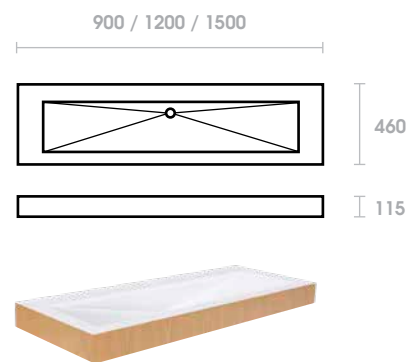

Sizes

Available at sizes 900, 1200 and 1500 wide.