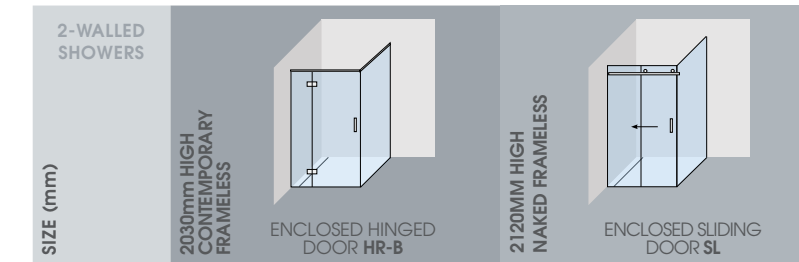

Frameless Screens - sizes and screen configurations

SIZE (mm)	2030mm HIGH CONTEMPORARY FRAMELESS	2120MM HIGH NAKED FRAMELESS
900 x 900	AFS-2W-9X9	
1000 900	AFS-2W-10X9	
1100 900	AFS-2W-11X9	AFS-2W-SL-11x9
1200 900	AFS-2W-12X9	AFS-2W-SL-12x9
1300 900	AFS-2W-13X9	AFS-2W-SL-13x9
1400 900	AFS-2W-14X9	AFS-2W-SL-14x9
1500 900		AFS-2W-SL-15x9
1600 900		AFS-2W-SL-16x9
1700 900		AFS-2W-SL-17x9
1800 900		AFS-2W-SL-18x9
1900 900		AFS-2W-SL-19x9
2000 900		AFS-2W-SL-20x9
900 x 1000	AFS-2W-9X1	
1000 1000	AFS-2W-10X1	
1100 1000	AFS-2W-11X1	AFS-2W-SL-11x1
1200 1000	AFS-2W-12X1	AFS-2W-SL-12x1
1300 1000	AFS-2W-13X1	AFS-2W-SL-13x1
1400 1000	AFS-2W-14X1	AFS-2W-SL-14x1
1500 1000		AFS-2W-SL-15x1
1600 1000		AFS-2W-SL-16x1
1700 1000		AFS-2W-SL-17x1
1800 1000		AFS-2W-SL-18x1
1900 1000		AFS-2W-SL-19x1
2000 1000		AFS-2W-SL-20x1