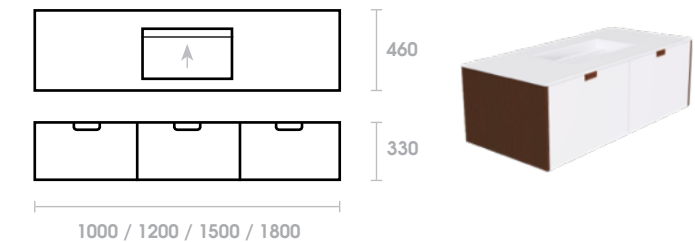

Sizes

Available at sizes 1000 1200, 1500 and 1800 wide.

*Tap hole to be drilled on site (if required). Drill bit supplied.

Basin positions

On the 1200 option only, the basin can be located in the centre, LH or RH side.