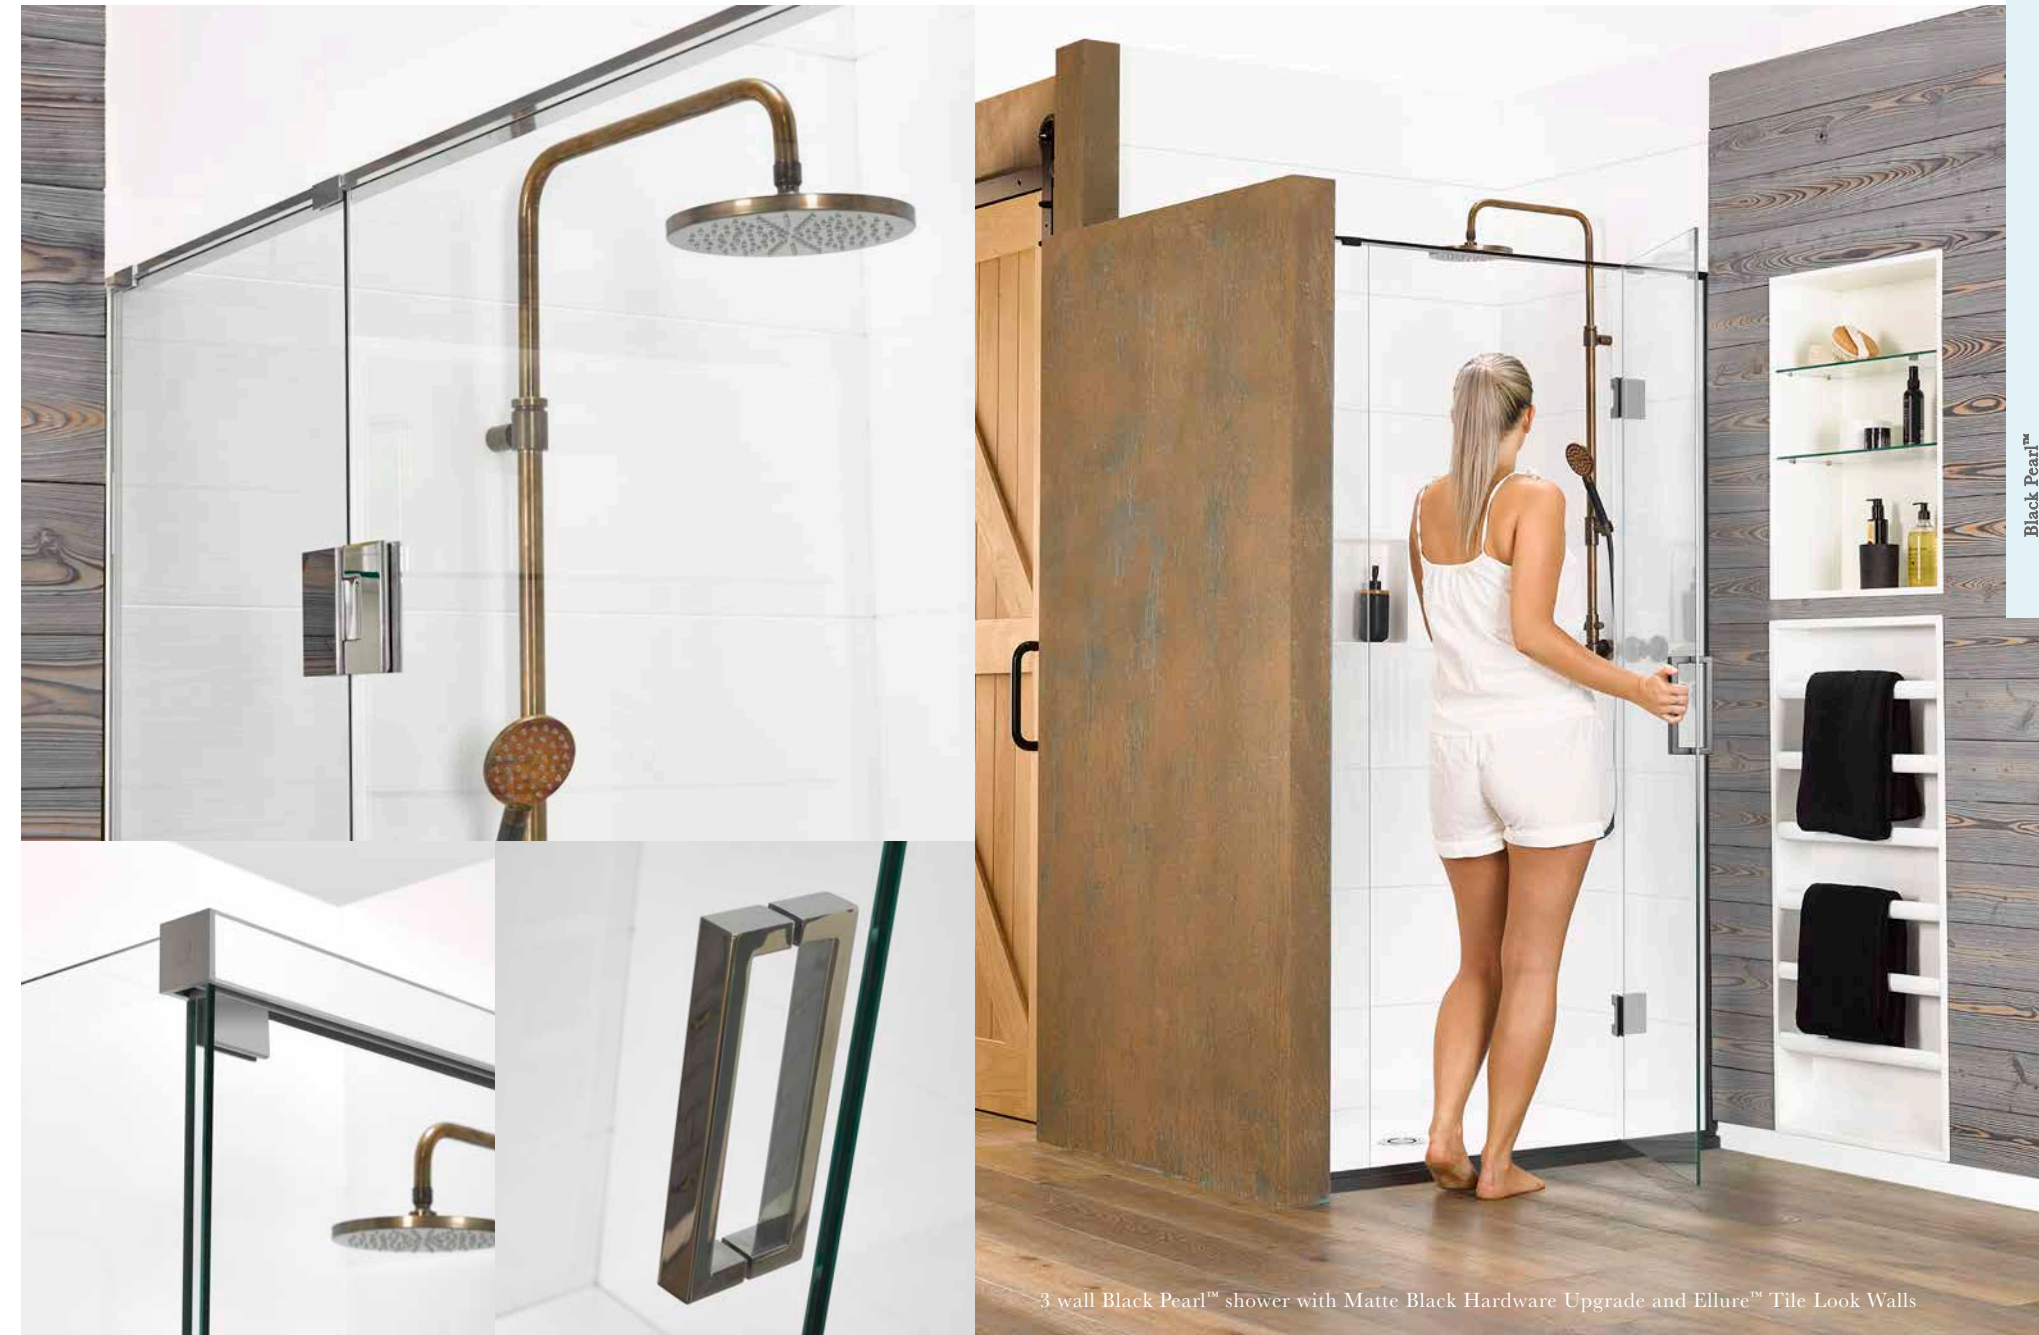

Screens indicated can be reversed [L] [R]

* Sliding not available as soft-closing

3-WALLED SHOWERS		NAME	SIZE (mm)		CENTRE WASTE	CENTRE-REAR WASTE	2060mm HIGH HINGED SCREENS	SCREEN F	2060mm HIGH SLIDING SCREENS	SCREEN MG
W	D		WIDTH	DEPTH						
		MANIHIKI	900	750	•					• *
		ARUBA	1200	750	•					•
		DELSOL	1500	750	•					•
		TRISTAN	900	900	•	•				• *
		SEYCHELLES	1000	1000	•	•				•
		CAYMAN	1200	900	•	•				•
		PENRHYN	1500	900	•	•				•
		BERMUDA	1500	1000	•	•				•
		CALYPSO	1800	1000	•					•

All 3-wall screens can be reversed [L] [R]

* Sliding not available as soft-closing

ANGLE FRONT SHOWERS		NAME	SIZE (mm)		REAR WASTE	2060mm HIGH HINGED SCREENS	SCREEN HA
W	D		WIDTH	DEPTH			
		KOKOMO	900	900	•		•
		LAGUNA	1000	1000	•		•

All Angle Front screens can be reversed [L] [R]

Screen diagrams are indicative only. Please contact Atlantis to confirm exact panel size if this information is required.

© Copyright and all other intellectual property rights in the Black Pearl™ shower base and screen look are claimed and reserved.

Black Pearl™ Foundry Series Hardware Upgrade

Upgrade your shower hardware with our range of stunning new finishes. Aged & Polished Brass, Brushed Gold, Brushed Nickel, Gunmetal and Matte Black. See Pg. 61 for options.

3 wall Black Pearl™ shower with Matte Black Hardware Upgrade and Ellure™ Tile Look Walls