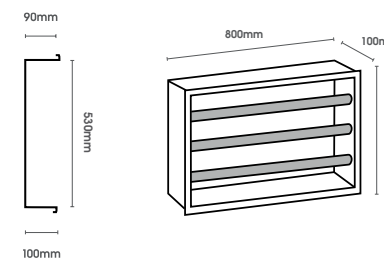

EasyNiche™ Recessed Towel Warmer

The simplicity and practicality of EasyNiche™ in a towel rail.

Towel rails can now fit with the sleek lines and minimalist aesthetic of any bathroom, with the EasyNiche™ Recessed Towel Warmer. Safe and efficient 12V heating. Water-resistant and suitable for accessible bathrooms. Fits into 90mm wall cavity.

Available in two sizes in either black or white recess, with Polished Stainless Steel, Brushed Nickel, Matte Black, Aged Brass or Polished Brass rails.