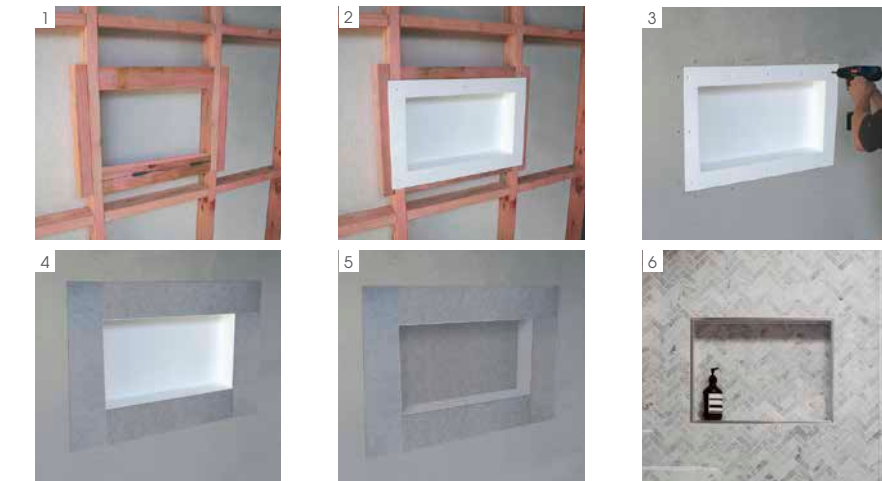

Overview Only. See installation instructions for full method.

For a more in-depth look, please view our instructional video at atlantis.co.nz

- One-piece lightweight construction made from rigid HIPS composite.
- 100% waterproof.
- Immediately ready-to-tile (once interlayer is applied).
- Built-in gradient prevents water ponding.
- Compliant with NZ Building Code and AS3740.
- Fits into 90mm wall cavity.
- 65mm waterproofing flange.
- Suitable for horizontal or vertical installation (except footrest).
- Suitable for all wallboards (recommended 6mm minimum).
- Supplied with self-adhesive reinforcement band for connection to wallboard and waterproofing.
- Must be installed prior to wallboard, and requires additional framing for correct setup.
- Supplied with installation materials.
- 25-year durability and leak-free warranty.

EasyNiche Registered Design No.415619, 415620.