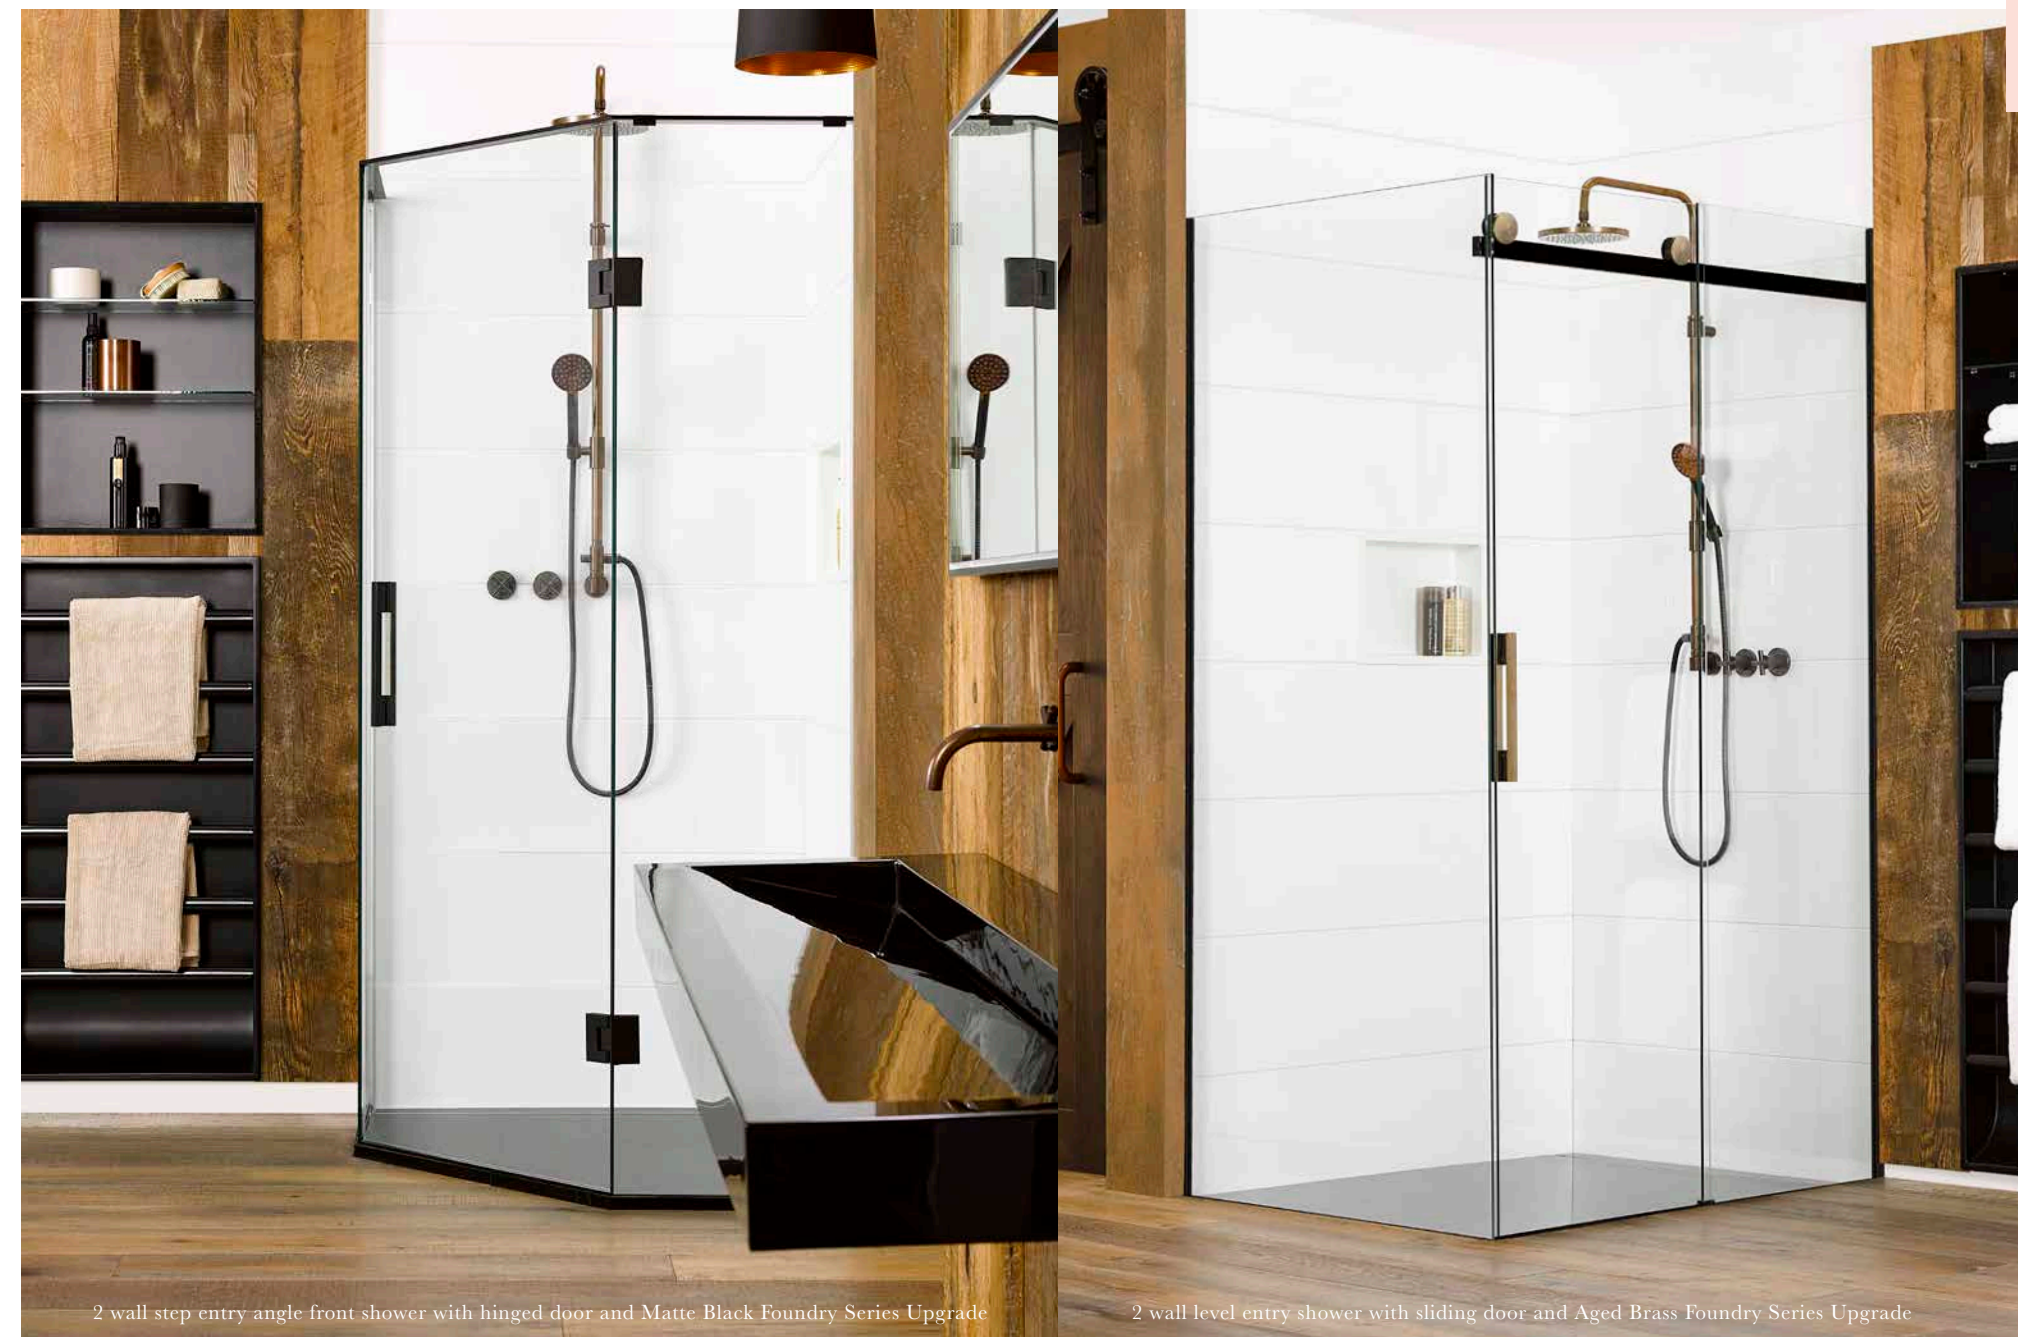

Linea Quattro™ - two wall hinged door, sliding door & walk-in shower sizes

2-WALLED SHOWERS		800MM, 900MM & 1000MM DEEP		LH DRAIN	RH DRAIN	BACK DRAIN	2140mm HIGH NAKED FRAMELESS	ENCLOSED HINGED DOOR HR-B*	ENCLOSED HINGED DOOR HR-C*	ENCLOSED SLIDING DOOR SL	WALK-IN FIXED PANEL FX
NAME	SIZE (mm)	WIDTH	DEPTH								
LIVERPOOL	1200 x 800										
DUBLIN	900 x 900							DOOR swings in & out	DOOR swings in & out		
BOSTON	1000 x 900										
RIO	1100 x 900										
MILAN	1200 x 900										
GENEVA	1300 x 900										
PARIS	1400 x 900										
SOFIA	1500 x 900										
KANSAS	1600 x 900										
TOLEDO	1800 x 900										
MIAMI	1000 x 1000										
SHANGHAI	1200 x 1000										
VANCOUVER	1400 x 1000										
TAIPEI	1500 x 1000										
CLEVELAND	1600 x 1000										
RICHMOND	1800 x 1000										

Showers indicated have reversible screens

ANGLE FRONT SHOWERS		1000MM DEEP		LH DRAIN	RH DRAIN	2140mm HIGH NAKED FRAMELESS	ANGLED HINGED DOOR HA
NAME	SIZE (mm)	WIDTH	DEPTH				
ATHENS	1000 x 1000						

Angle front doors can be reversed.

Linea Quattro™ Foundry Series Hardware Upgrade

Upgrade your shower hardware with our range of stunning new finishes. Aged & Polished Brass, Brushed Gold, Brushed Nickel, Gunmetal and Matte Black. See Pg. 61 for options.

2 wall step entry angle front shower with hinged door and Matte Black Foundry Series Upgrade

2 wall level entry shower with sliding door and Aged Brass Foundry Series Upgrade

© Copyright and all other intellectual property rights in the Linea Quattro™ shower base and screen look are claimed and reserved. *HRB/C refer to technical guide for exact glass configurations/dimensions.