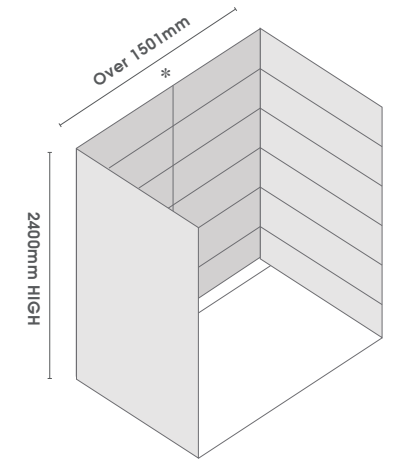

Three pattern options available:
Hex, Subway & Simply White.
3mm aluminium joiner strip
available on 1501mm side.
Centred feature panel available.

Ellure™ Simply White Sheets

Ellure™ Sheets can be supplied to carry on throughout a bathroom beyond your shower, or for above/surrounding a bath. Available at 2400 high x 1200 wide and include discreet internal waterproofing and joiner connections.

Ellure™ Feature Panel

150mm wide gloss black feature panel available by special request. Contact us for more information.

Simply White

Simple & timeless.
Horizontal large format
'tiles'. 300mm high.

Subway

Subtle & traditional.
Brick bond stacked
300x75mm subway 'tiles'.

Hex

Modern & geometric.
Vertically stacked
80x92mm hex 'tiles'.