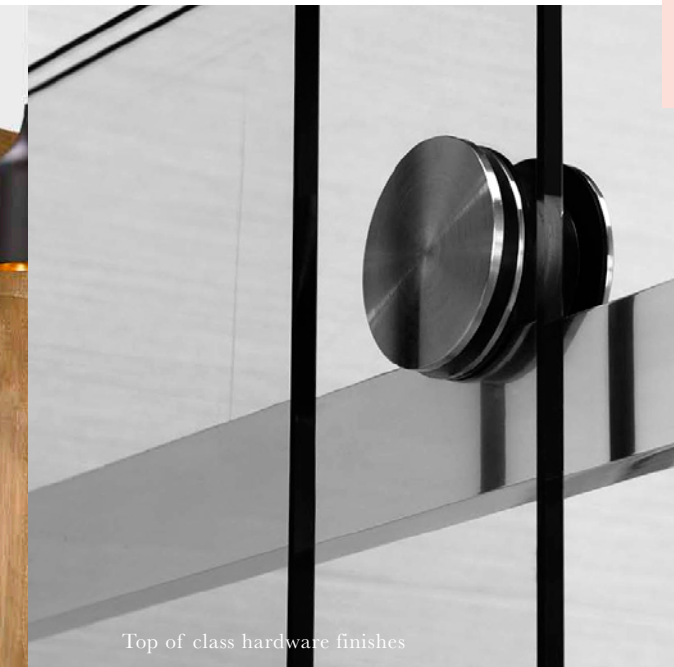

linea quattro

Exceed your shower expectations with Linea Quattro™

The premium tile-over channel drain shower solution for timber or concrete floors. Create a seamless bathroom with the stepless entry shower.

The Linea Quattro™ shower system suits being tiled completely, Ellure™ Tile Look Walls and/or an Architectural Finish in a range of stunning options.

- Low profile one piece shower base with easy clean trap. May be installed as low step or level entry (stepless)
- 25-year leak-free warranty on Linea Quattro™ shower base
- Integrated tile-over channel drain in side or back configurations adjacent to wall.
- Single tiling plane suits large format tiles, or one piece Architectural Finishes (Pg. 56)
- Available with 2140mm high naked frameless™ or contemporary frameless hinging screens including factory-applied CristalVision nano-coating.
- Optional EasyNiche™ Recessed Product Shelves (Pg. 64)
- Vast range of standard shower sizes and shapes from 900 x 800mm to 2000 x 1000mm. Custom options available.

Linea Quattro™ Foundry Series Hardware Upgrade

Upgrade your shower hardware with our range of stunning new finishes. Aged & Polished Brass, Brushed Gold, Brushed Nickel, Gunmetal and Matte Black. See Pg. 61 for options.