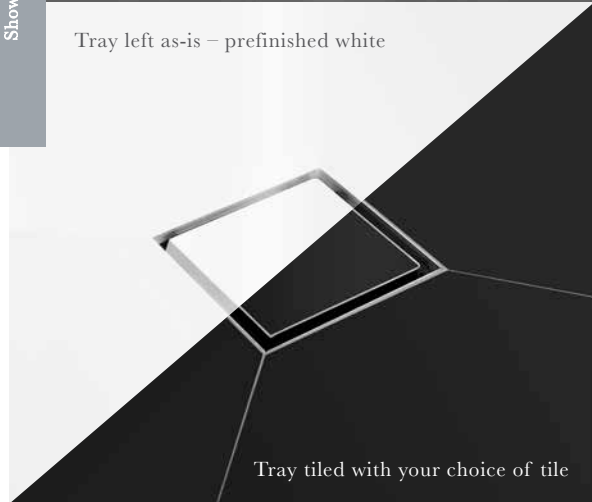

Tiled 2 Wall Hinged Shower

Tray tiled with your choice of tile

Accessible Showers

The large shower solution by Atlantis – for accessible bathrooms, or for those that prefer a bigger shower.

Available in one size, in a range of configurations, the Accessible Shower meets accessibility requirements that most standard showers don't.

With three entry styles – Seamless Entry, Level Entry & Step Entry – there is an option for each unique bathroom. Combine with your choice of screens to create your dream large shower that meets NZS 4121:2001 requirements for accessibility.

- Low profile one piece shower base – can be tiled, vinyl flooring, or left as-is, prefinished gloss white surface
- 75mm wall junction upstand for guaranteed watertightness
- Solid waterproof construction – 25-year leak free warranty on base*
- Central easy clean waste fitting
- Available with frameless screens at 2140mm high – door at 900mm wide on hinged screens
- Optional EasyNiche™ recessed product shelves (Pg. 64)

Accessible Shower Foundry Series Hardware Upgrade

Upgrade your shower hardware with our range of stunning new finishes. Aged & Polished Brass, Brushed Gold, Brushed Nickel, Gunmetal and Matte Black. See Pg. 61 for options.

Accessible Showers - sizes and screen configurations

2-WALLED SHOWERS

SIZE (mm)	WIDTH	DEPTH	HINGED	SLIDING	FIXED PANEL
2140mm HIGH	1200	1200	•	•	•

All Screens can be reversed

3-WALLED SHOWERS

SIZE (mm)	WIDTH	DEPTH	HINGED	SLIDING	FIXED PANEL
2140mm HIGH	1200	1200	•	•	•

All Screens can be reversed

See Pg. 93 for more information on the Accessible Shower.