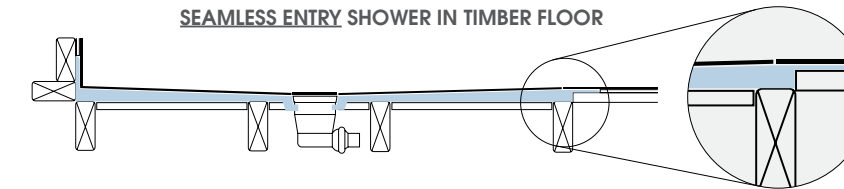

SEAMLESS ENTRY SHOWER IN TIMBER FLOOR