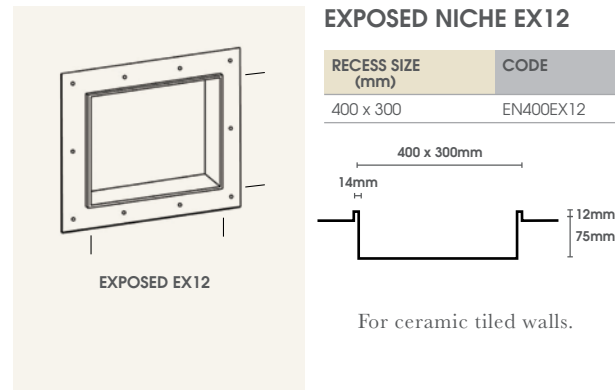

Exposed/Tile-in EasyNiche™ - shelf sizes, specifications & installation overview

Overview Only. See installation instructions for full method.

For a more in-depth look, please view our instructional video at atlantis.co.nz

- One-piece lightweight construction made from rigid PMMA.
- Gloss white surface.
- Available in one size 400mm x 300mm.
- Suits tiles up to 12mm thick.
- Built in gradient prevents water ponding.
- 65mm waterproofing flange.
- Must be installed prior to wallboard and requires additional framing.
- Supplied with installation materials.
- 7-year warranty.