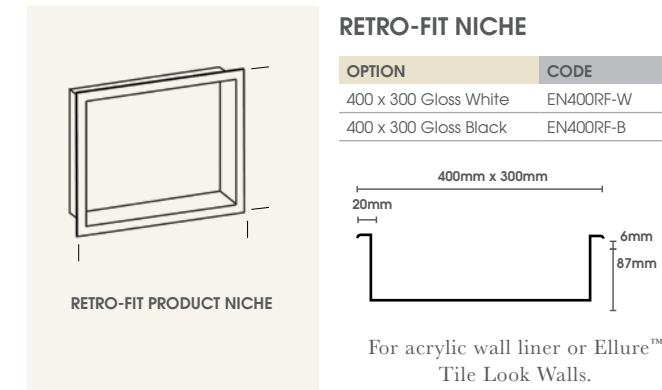

Retrofit EasyNiche™ - shelf sizes, specifications & installation overview

Overview Only. See installation instructions for full method.

For a more in-depth look, please view our instructional video at atlantis.co.nz

- One-piece lightweight construction made from rigid PMMA in Gloss White or Black
- Available in two sizes – Product Niche 400mm x 300mm or Footrest 165mm x 225mm overall
- Designed to be installed in ‘existing’ shower wall/liner.
- Protrudes 6mm from wall surface finish.
- Product Niche can be installed horizontally or vertically.
- Built in gradient prevents water ponding.
- Supplied with installation materials.
- 7-year warranty.