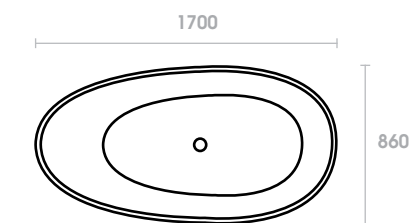

Finishes

Available in white LiberettoStone™ inside and top edge, with the option of black or white around the bath exterior/outside.

Matte White

Gloss Black

Sizes

Available at 1700 long only.

Renaissance

A beautiful, chunky and comfortable bath. The Renaissance combines height and curves with a sharp plunging profile, setting it apart from the rest. Includes pop-up waste and overflow drain.