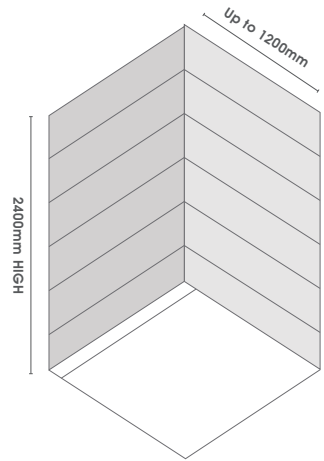

Ellure™ Tile Look Walls - two-walled shower options

Up to 1200mm wide

Three pattern options available:
Hex, Subway & Simply White.

1201mm to 1500mm wide