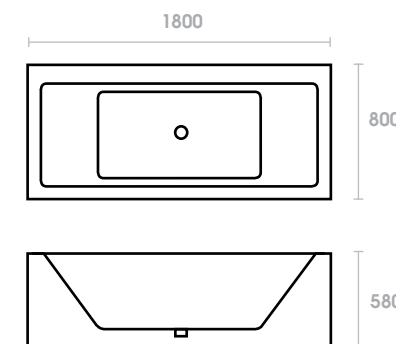

Sizes

Available at 1800 long only.