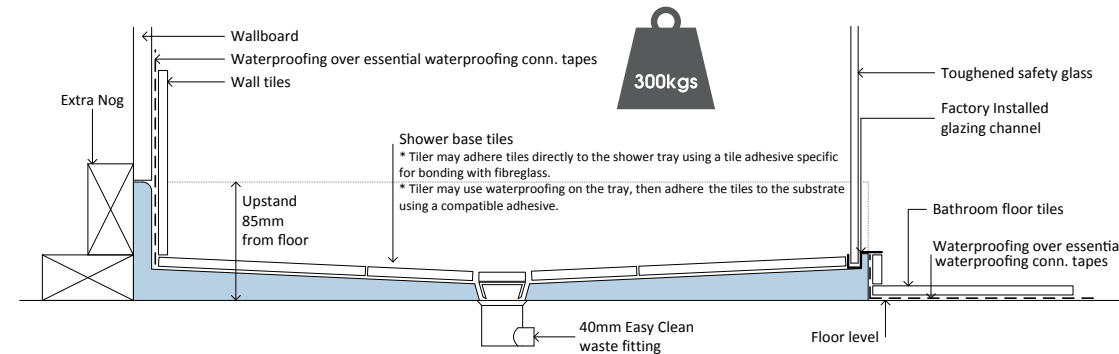

BASE PROFILE STEP ENTRY ON ANY FLOOR STRUCTURE