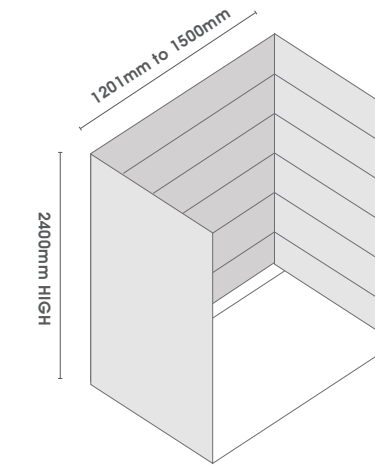

Three pattern options available:
Hex, Subway & Simply White.

Over 1501mm wide