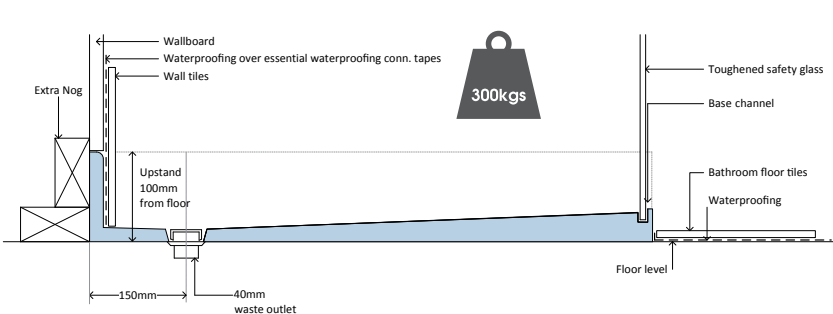

BASE PROFILE STEP ENTRY ON ANY FLOOR STRUCTURE