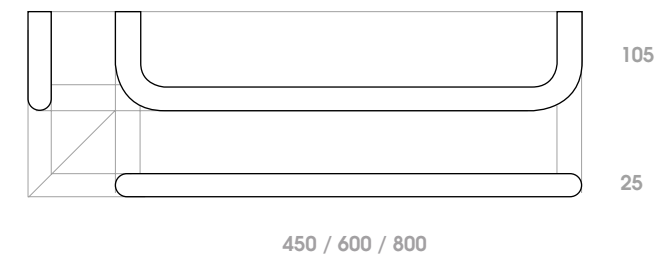

icona

Icona Heated Towel Rails and Bathroom Accessories are designed and manufactured to the highest level, and then coated with the finest finishes available, matched with the Foundry Series. Available in three distinct styles, Icona continues to follow the design principles that Atlantis has become known for over the past 20+ years.

Chateau

The simple, timeless rail design. For the understated bathroom, add Chateau for a beautifully proportioned design that will blend in seamlessly with it's surroundings.

Mont

Sharp and sophisticated, Mont is modern, refined and elegant. The perfect addition to any bathroom, available in a range of colours and sizes to match tapware, and fit into almost any space.

Arosa

Arosa is a hit, and rightly so. Bold and beautiful, Arosa is perfectly balanced. Use one rail for a simple addition to your bathroom design, or 3-5 rails to truly make a statement.

Chateau

Available in three sizes – 450, 600 and 800mm wide. Available in six finish options – Aged Brass, Polished Brass, Brushed Gold, Brushed Nickel, Gunmetal and Matte Black.

Chateau Accessories

Also available; Chateau Accessories. This includes a Hand Towel Rail, Toilet Roll Holder, and Robe Hook, in the same design and finishes as the Chateau Rails. Combine with the Chateau Heated Towel Rails for a considered bathroom design.

Find more information on the Accessories at atlantis.co.nz/icona