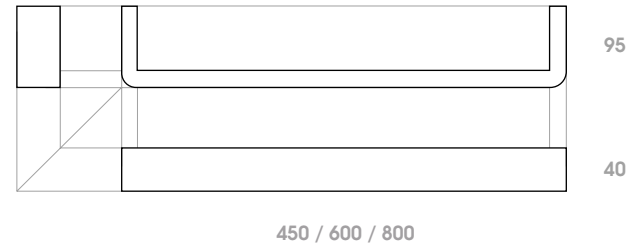

Mont

Available in three sizes – 450, 600 and 800mm wide. Available in five finish options – Matte White, Brushed Nickel, Polished Stainless, Gunmetal and Matte Black.

Mont Accessory Pack

Also available; Mont Accessories. This includes a Hand Towel Rail, Toilet Roll Holder, and Robe Hook, in the same design and finishes as the Mont Rails. Combine with the Mont Heated Towel Rails for a considered bathroom design.

Find more information on the Accessories at atlantis.co.nz/icona

Arosa

Available in three sizes – 600, 800 and 1000mm wide. Available in four finish options – Matte White, Brushed Nickel, Polished Stainless and Matte Black.