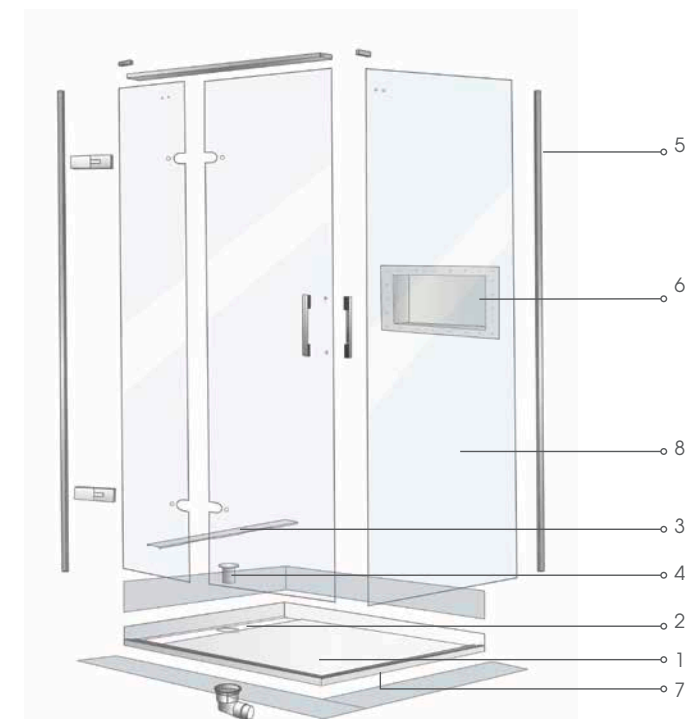

This warranty will not apply where the Products have been improperly installed, have been misused or proof of purchase cannot be provided. The leak-free warranty may not apply where the warranty claim has not been notified to the company within 90 days of the problem first appearing or where any system component is substituted without the company’s express agreement.

INSTALLATION WARRANTY

As offered by your independent contractor/installer. An Atlantis recommended installer should offer a minimum 5-year installation guarantee for workmanship. Please check before proceeding with any part of this installation.

Please note: Atlantis product warranties apply regardless of who installs the product. Installation warranty not offered by Atlantis. For full details and terms and conditions of warranty please refer to our website – www.atlantis.co.nz/warranty

*T&Cs apply to Glass Warranty. please refer to our website for details – www.atlantis.co.nz/warranty

Note: Atlantis reserves the right to change product specifications without notice to other parties.

Essential Structure

Atlantis shower bases are unlike any other. Already waterproof, the one-piece preformed base is designed for perfect water drainage, leaving no chance for water to escape other than where directed. The Linea Quattro™ shower base, essential structure is shown in the diagram below.

1. One piece shower base	5. Wall glazing channels
2. Channel drain	6. (Optional) EasyNiche™ accessory
3. Stainless steel drain cover	7. Base glazing channels (factory installed)
4. Waste outlet – 40mm easy clean	8. Frameless Glass Screens

Waterproofing

The 100% waterproof Atlantis shower base and connection tapes are compliant with the requirements of the New Zealand Building Code. The shower system is compatible with any compliant waterproofing membrane used on the walls and for the rest of the bathroom floor.