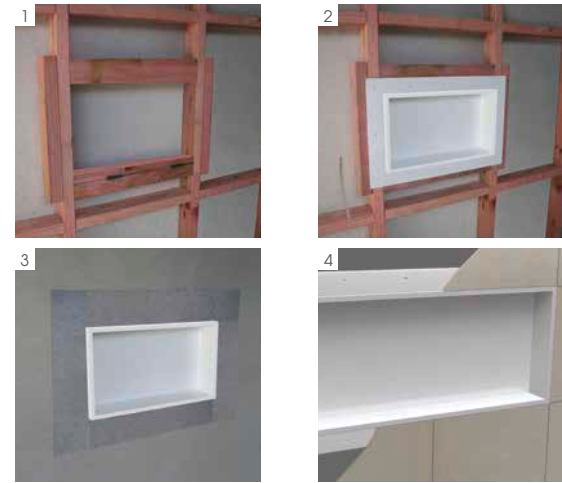

Exposed/Tile-in EasyNiche™ - shelf sizes, specifications & installation overview

Overview Only. See installation instructions for full method.

For a more in-depth look, please view our instructional video at atlantis.co.nz

- One-piece lightweight construction made from rigid PMMA.
- Gloss white surface.
- Available in one size 400mm x 300mm.
- Suits tiles up to 12mm thick.
- Built in gradient prevents water ponding.
- 65mm waterproofing flange.
- Must be installed prior to wallboard and requires additional framing.
- Supplied with installation materials.
- 7-year warranty.