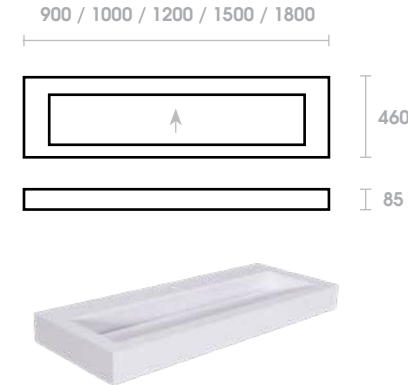

Available in gloss black or satin white LiberettoStone™.

Matte White

Gloss Black

*Tap hole to be drilled on site (if required). Drill bit supplied.

Sizes

Available at sizes 900, 1000, 1200, 1500 and 1800 wide.