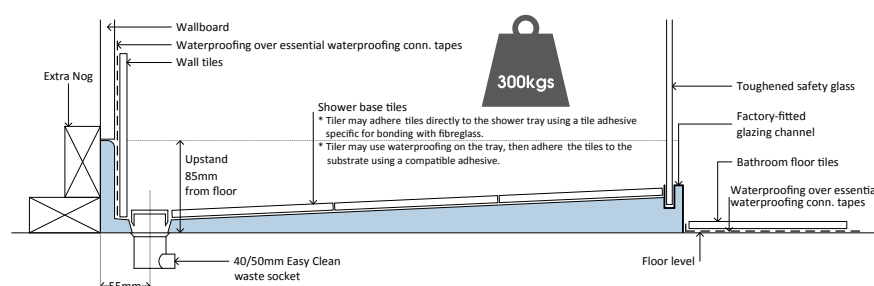

BASE PROFILE STEP ENTRY ON ANY FLOOR STRUCTURE