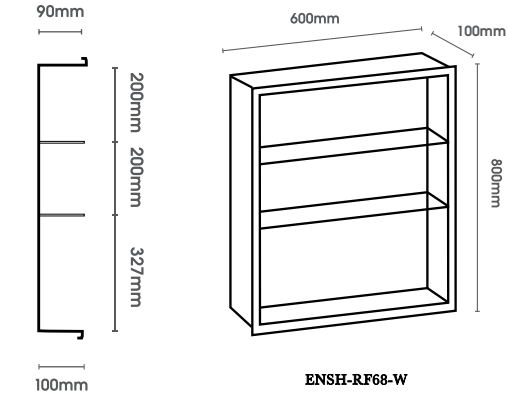

Rail Options

Stainless Steel or Brass rail options.

EasyNiche™ Towel Warmer
Registered Patent No. 626027.

EasyNiche™ Aura Shelf

Create a storage shelf quickly and easily with the EasyNiche™ Aura Shelf.

Place above a bath, beside a vanity, or pair with the EasyNiche™ Recessed Towel Warmer for the ultimate duo in bathroom storage. Water-resistant and suitable for accessible bathrooms. Fits into 90mm wall cavity. Includes 2 panels of toughened glass.