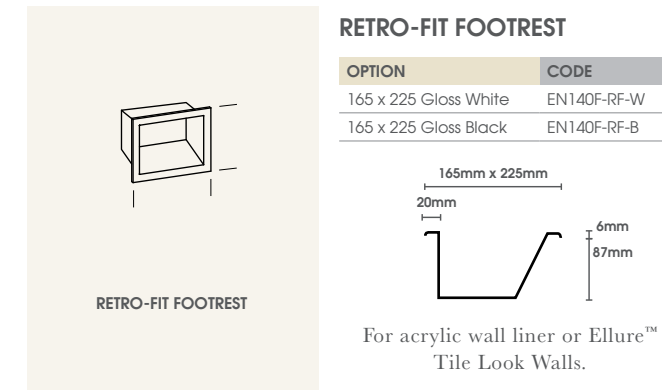

Retrofit EasyNiche™ - shelf sizes, specifications & installation overview

Overview Only. See installation instructions for full method.

For a more in-depth look, please view our instructional video at atlantis.co.nz

- One-piece lightweight construction made from rigid PMMA in Gloss White or Black
- Available in two sizes – Product Niche 400mm x 300mm or Footrest 165mm x 225mm overall
- Designed to be installed in ‘existing’ shower wall/liner.
- Protrudes 6mm from wall surface finish.
- Product Niche can be installed horizontally or vertically.
- Built in gradient prevents water ponding.
- Supplied with installation materials.
- 7-year warranty.