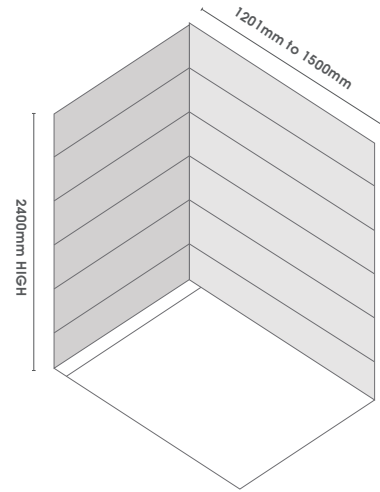

Three pattern options available:
Hex, Subway & Simply White.

Over 1501mm wide