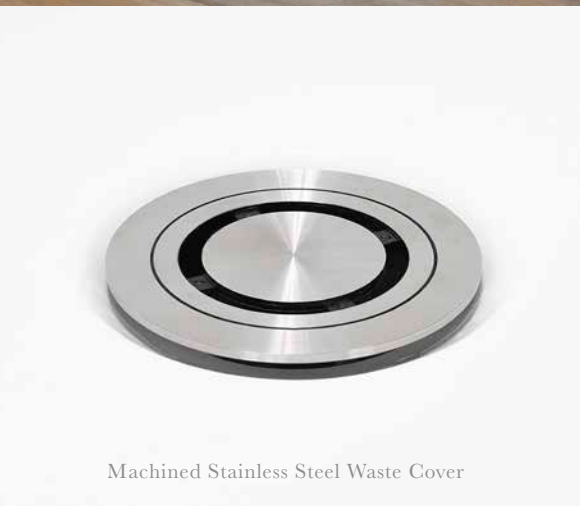

Angle front Black Pearl™ Shower

Machined Stainless Steel Waste Cover