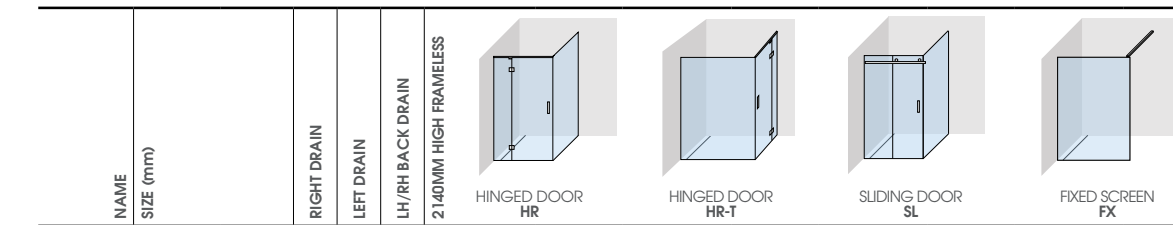

Linea Quattro™ order form

Date:		Order #:	
Merchant:		Contact:	

EXTRA DEEP SHOWER

BACK DRAIN POSITION

Utilise a toilet room space

NAME	SIZE (mm)	BACK DRAIN	BASE PACKAGE		BASE AND SCREENS PACKAGE	
			WIDTH	DEPTH	CODE	CODE
AUSTIN	900 x 1200	☐	LQ-AUS	☐	AUS-HR	☐
LIMA	900 x 1400	☐	LQ-LIM	☐	LIM-HR	☐
TUSCANY	900 x 1600	☐	LQ-TUS	☐	TUS-HR	☐
MEMPHIS	900 x 1800	☐	LQ-MEM	☐	MEM-HR	☐

All 3-wall doors can be hinged or fixed from left or right wall.

FOUNDRY SERIES HARDWARE UPGRADE

POLISHED BRASS	UPGRADE-PB	☐
AGED BRASS	UPGRADE-AB	☐
BRUSHED GOLD	UPGRADE-BG	☐
BRUSHED NICKEL	UPGRADE-BN	☐
GUNMETAL	UPGRADE-GM	☐
MATTE BLACK	UPGRADE-MB	☐

* Please see Pg. 61 for all Foundry Series information, including T&Cs.

Linea Quattro™ Architectural Finishes

Use order form on Pg 100.

ENTRY OPTIONS:

LEVEL ENTRY ☐ STEP ENTRY ☐

REFER TO PG. 88 FOR INFO

Optional

OPTIONAL EXTRAS (additional charge applies)

- Ellure Tile Look Wall – complete Ellure order form ☐
- Essential Connections for tiled walls ☐

Optional

OPTIONAL ACCESSORIES (additional charge applies)

Suitable for Tiled Walls

EN1500	☐	EN1200	☐
EN900	☐	EN750	☐
EN600	☐	EN500	☐
EN450	☐	EN350	☐
EN300	☐	EN200	☐
EN140F	☐	EN400EX12-W	☐

Suitable for Acrylic Walls or Ellure Tile Look Walls

EN400RF-W	☐	EN400RF-B	☐
EN140-RF-W	☐	EN140-RF-B	☐

Ebony & Ivory™ two wall shower system order form

Date:		Order #:	
Merchant:		Contact:	

CHOOSE A BASE COLOUR: BLACK shower base ☐ or WHITE shower base ☐

NAME	SIZE (mm)	RIGHT DRAIN	LEFT DRAIN	LH/RH BACK DRAIN	2140MM HIGH FRAMELESS	BASE AND SCREENS PACKAGE			
						HINGED DOOR HR	HINGED DOOR HR-T	SLIDING DOOR SL	FIXED SCREEN FX
HALO	900 x 900	☐	☐	☐	☐	HAL-HR	☐		
MELODY	1000 x 1000	☐	☐	☐	☐	MEL-HR	☐		
LYRIC	1200 x 900	☐	☐	☐	☐	LYR-HR	☐	LYR-HRT	☐
TAMBORA	1200 x 1000	☐	☐	☐	☐	TAM-HR	☐	TAM-HRT	☐
RHYTHM	1400 x 1000	☐	☐	☐	☐	RHY-HR	☐	RHY-SL	☐

Ebony & Ivory™ systems are only available as a full package. Base Packages are not available.

CHOOSE BASE / DRAIN POSITION

2-WALLED RH BASE

BACK DRAIN POSITION

2-WALLED LH BASE

RH DRAIN POSITION

2-WALLED LH BASE

BACK DRAIN POSITION

2-WALLED LH BASE

LH DRAIN POSITION

FOUNDRY SERIES HARDWARE UPGRADE

POLISHED BRASS	UPGRADE-PB	☐	BRUSHED NICKEL	UPGRADE-BN	☐
AGED BRASS	UPGRADE-AB	☐	GUNMETAL	UPGRADE-GM	☐
BRUSHED GOLD	UPGRADE-BG	☐	MATTE BLACK	UPGRADE-MB	☐

* Please see Pg. 61 for all Foundry Series information, including T&Cs.

- Fully frameless screens
- Low profile non-tiled shower base
- Optional Ellure Tile Look Wall or Acrylic Wall Liner

Optional

OPTIONAL EXTRAS (additional charge applies)	CODE
Ellure Tile Look Wall – complete Ellure order form	☐
ESSENTIAL CONNECTIONS	CODE
Ebony & Ivory	EC-EI ☐

Optional

OPTIONAL ACCESSORIES (additional charge applies)	Suitable for Tiled Walls	
EN1500	☐	EN1200 ☐
EN900	☐	EN750 ☐
EN600	☐	EN500 ☐
EN450	☐	EN350 ☐
EN300	☐	EN200 ☐
EN140F	☐	EN400EX12-W ☐
Suitable for Acrylic Walls or Ellure Tile Look Walls		
EN400RF-W	☐	EN400RF-B ☐
EN140-RF-W	☐	EN140-RF-B ☐

Screen diagrams are indicative only. For exact panel size visit www.atlantis.co.nz