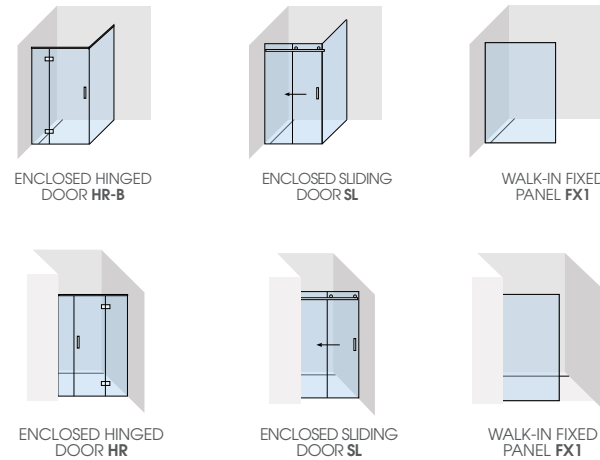

Frameless Screens specifications

FRAMELESS SCREENS

- 8mm toughened safety glass.
- CristalCote nano-coating factory-applied.
- Satin anodised wall glass receiver channels incorporate mechanical glass locking system and are machined to interlock with base channels.
- Hinged door option complete with stainless steel handles, solid brass soft closing hinges at 2120mm high.
- High strength chrome top rail brace included with hinged system.
- Sliding door option complete with stainless steel handles, fully adjustable sealed stainless steel roller assembly and installation materials.
- Chrome top brace system.
- Sliding screens and fixed panel supplied at 2120mm overall height.

INSTALLATION

Atlantis recommends installation of shower screens is undertaken by a qualified shower installer. See website or call 0800 428 526 for more details.

Illustration of 2-walled shower showing hinged frameless screens.

For more details and exact measurements, enquire online at www.atlantis.co.nz

Linea Quattro™ order form

Date:		Order #:	
Merchant:		Contact:	

- Optional essential waterproofing connection tapes
- Suits up to 12mm thick tiles
- Architectural finish available as an optional extra

ENTRY OPTIONS: LEVEL ENTRY ☐ STEP ENTRY ☐

REFER TO PG. 88 FOR INFO

3-WALLED SHOWERS	800MM DEEP	NAME	SIZE (mm)	BACK DRAIN	BASE PACKAGE		BASE AND SCREENS PACKAGE					
					WIDTH	DEPTH	CODE	CODE	CODE	CODE		
BACK DRAIN POSITION	2140mm HIGH FRAMELESS	ENCLOSED HINGED DOOR HR	ENCLOSED SLIDING DOOR SL	WALK-IN FIXED PANEL FX								
					PRAGUE	900 x 800	☐	LQ-PRA	☐	PRA-HR	☐	
					DALLAS	1000 x 800	☐	LQ-DAL	☐	DAL-HR	☐	
					BEIJING	1100 x 800	☐	LQ-BEI	☐	BEI-HR	☐	BEI-SL ☐
					STOCKHOLM	1200 x 800	☐	LQ-STO	☐	STO-HR	☐	STO-SL ☐ STO-FX ☐
					LINCOLN	1300 x 800	☐	LQ-LIN	☐	LIN-HR	☐	LIN-SL ☐ LIN-FX ☐
					MOSCOW	1400 x 800	☐	LQ-MOS	☐	MOS-HR	☐	MOS-SL ☐ MOS-FX ☐
					WASHINGTON	1500 x 800	☐	LQ-WAS	☐	WAS-HR	☐	WAS-SL ☐ WAS-FX ☐
					BUDAPEST	1600 x 800	☐	LQ-BUD	☐	BUD-HR	☐	BUD-SL ☐ BUD-FX ☐
					AMSTERDAM	1700 x 800	☐	LQ-AMS	☐	AMS-HR	☐	AMS-SL ☐ AMS-FX ☐
					COPENHAGEN	1800 x 800	☐	LQ-COP	☐	COP-HR	☐	COP-SL ☐ COP-FX ☐
HAVANA	1900 x 800	☐	LQ-HAV	☐	HAV-HR	☐	HAV-SL ☐ HAV-FX ☐					
SEOUL	2000 x 800	☐	LQ-SEO	☐	SEO-HR	☐	SEO-SL ☐ SEO-FX ☐					

Fit in place of a bath

3½-WALLED SHOWERS	1000MM DEEP	NAME	SIZE (mm)	LH DRAIN	RH DRAIN	BASE PACKAGE						
						WIDTH	DEPTH	CODE				
LH DRAIN POSITION	RH DRAIN POSITION	No glass	700									
				NAGOYA	1400 x 1000	☐	☐	LQ-NAG	☐			
				EDMONTON	1500 x 1000	☐	☐	LQ-EDM	☐			
				ORLANDO	1600 x 1000	☐	☐	LQ-ORL	☐			
						HONOLULU	1800 x 1000	☐	☐	LQ-HON	☐	

3½-walled shower bases do not come with screens and are only available as fully walk-in.

A Base Package includes a tileover base with a channel drain, drain cover and waste.

Linea Quattro™ Architectural Finishes

Use order form on Pg 100.

FOUNDRY SERIES HARDWARE UPGRADE

	POLISHED BRASS UPGRADE-PB ☐		BRUSHED NICKEL UPGRADE-BN ☐
	AGED BRASS UPGRADE-AB ☐		GUNMETAL UPGRADE-GM ☐
	BRUSHED GOLD UPGRADE-BG ☐		MATTE BLACK UPGRADE-MB ☐

* Please see Pg. 61 for all Foundry Series information, including T&Cs.