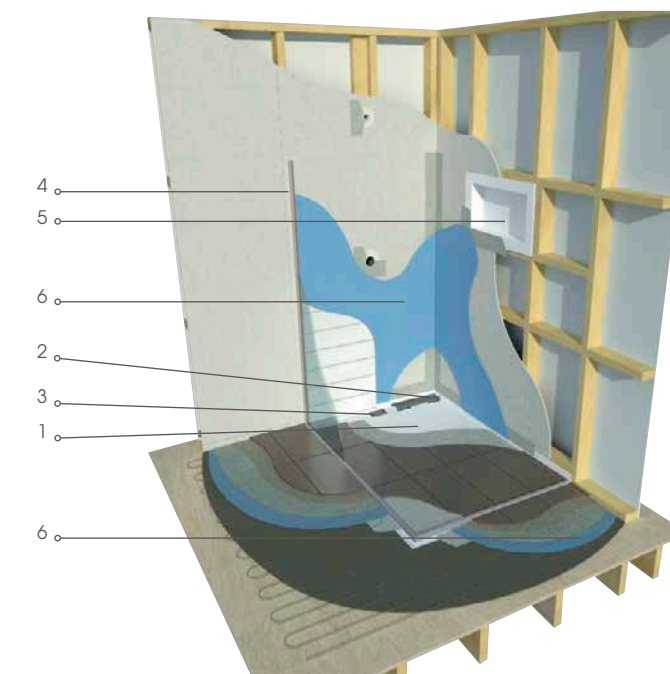

1. One piece shower base	4. Glazing channels
2. Channel drain and stainless steel grate	5. EasyNiche™ accessory
3. Easy clean waste	6. Liquid waterproofing (by others).