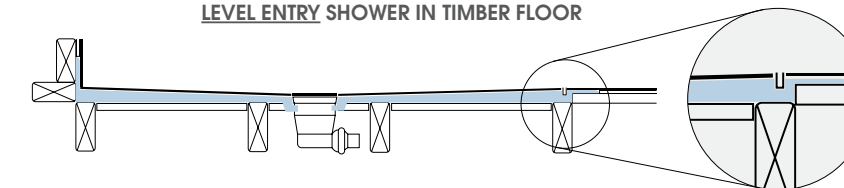

LEVEL ENTRY SHOWER IN TIMBER FLOOR