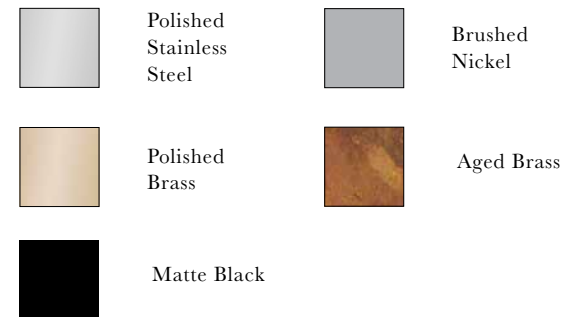

Rail Options

Stainless Steel or Brass rail options.