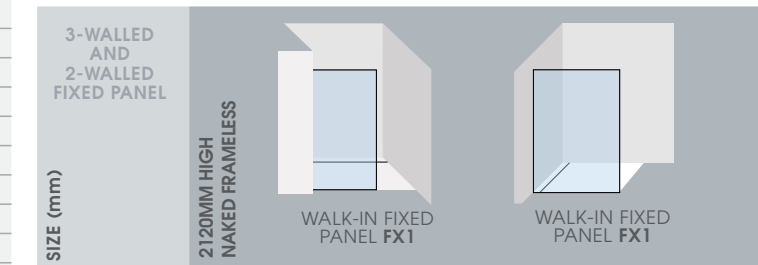

SIZE (mm)	2120MM HIGH NAKED FRAMELESS
570	AFS-FX-570
670	AFS-FX-670
870	AFS-FX-870
970	AFS-FX-970
1070	AFS-FX-1070
1170	AFS-FX-1170
1270	AFS-FX-1270
1370	AFS-FX-1370

Sizes listed are nominal measurements only. The finished shower may be up to 25mm smaller than the sizes listed. See website for actual measurements.