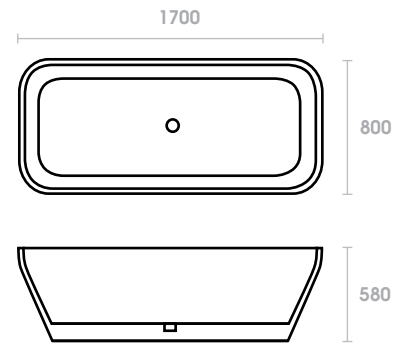

Finishes

Available in solid white LiberettoStone™ only.

Matte White

Sizes

Available at 1700 long only.

Octave

The Octave is bold and edgy, lending itself to a modern minimalist bathroom. It's sharp lines and broad edges create dramatic impact. Includes pop-up waste and overflow drain.