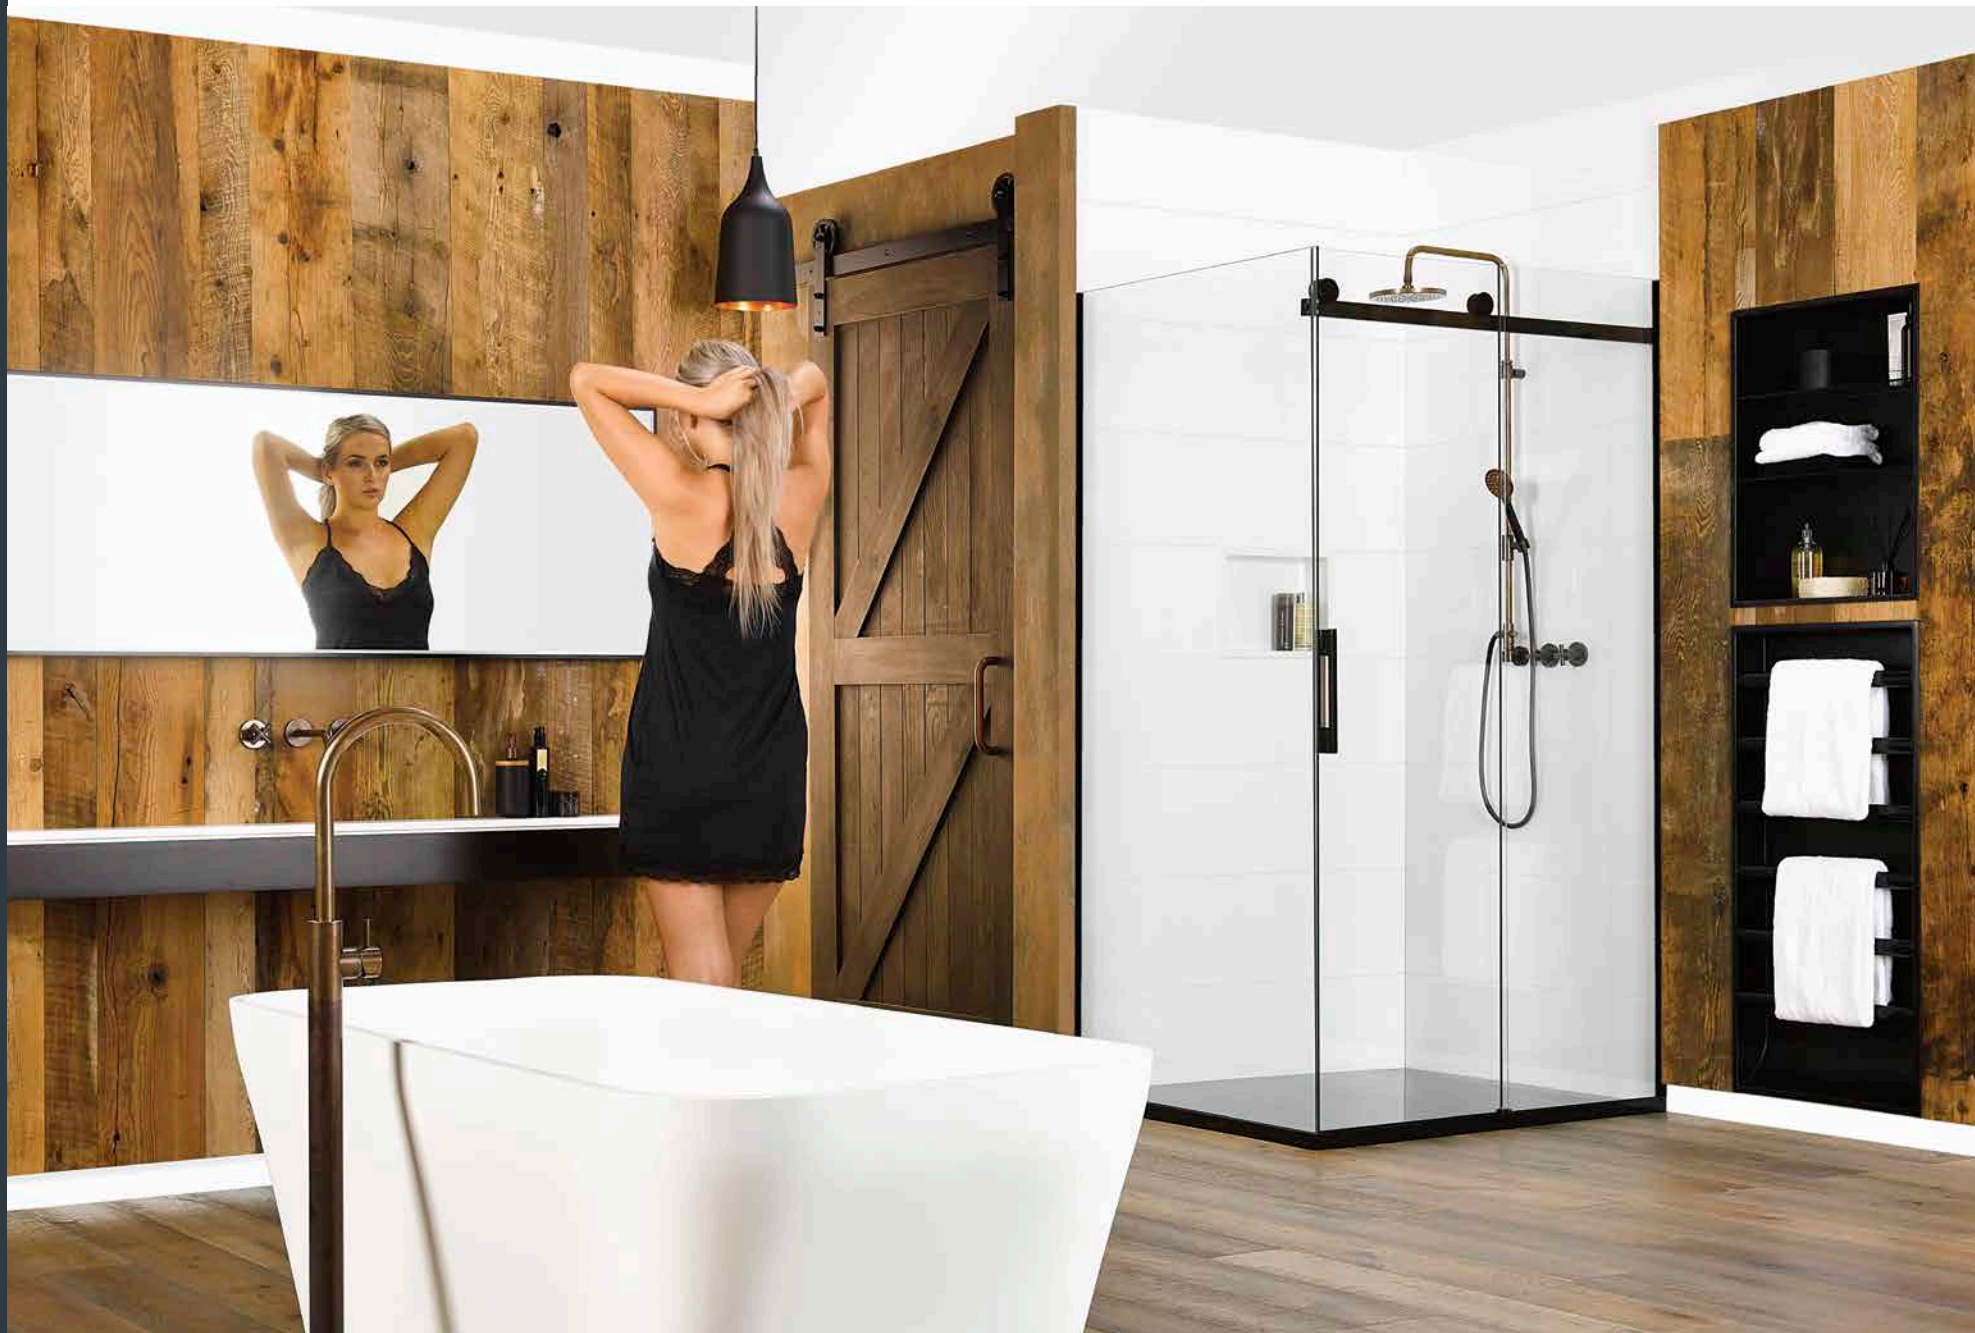

About Atlantis

An evolution in bathroom style and functionality.

Atlantis invented the EasyTile™ shower system in 1996, and have continued to develop innovative bathroom solutions since. Winning the Designex 'Most Innovative Product' award, Atlantis has secured a position as New Zealand's most premier bathroom system manufacturer. This is reflected in the high level of design and craftsmanship in every Atlantis product.

We operate from a purpose built facility in the new The Lakes area of Tauranga, within the beautiful Bay of Plenty.

To visit an Atlantis Design Centre, see back cover for details.

For more information on all of our products and product ranges, visit our website, www.atlantis.co.nz or call us on 0800 428 526.