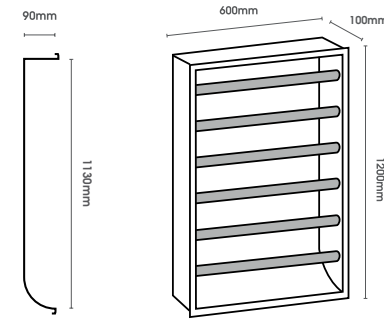

EasyNiche™ Recessed Towel Warmer

The simplicity and practicality of EasyNiche™ in a towel rail.

Towel rails can now fit with the sleek lines and minimalist aesthetic of any bathroom, with the EasyNiche™ Recessed Towel Warmer. Safe and efficient 12V heating. Water-resistant and suitable for accessible bathrooms. Fits into 90mm wall cavity.

Available in two sizes in either black or white recess, with Polished Stainless Steel, Brushed Nickel, Matte Black, Aged Brass or Polished Brass rails.