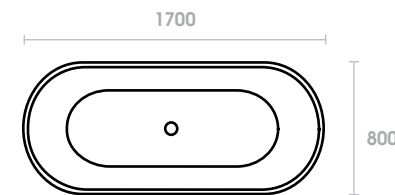

Finishes

Available in solid white LiberettoStone™ only.

Matte White

Sizes

Available at 1700 long only

Presto

The egg-shaped Presto bath embodies the essence of Ebony & Ivory Collection™. With the option of black and white intertwined, this bath is both simple and dramatic. Includes pop-up waste and overflow drain.