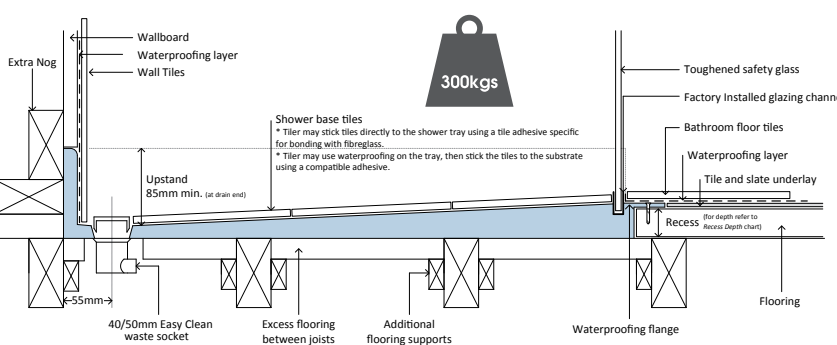

BASE PROFILE LEVEL ACCESS IN A TIMBER FLOOR