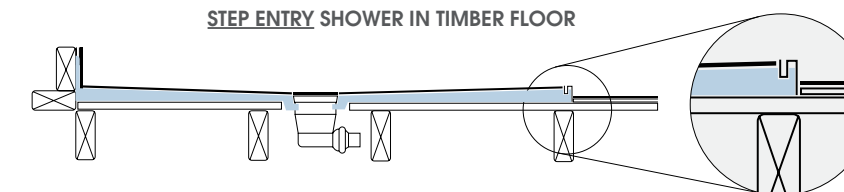

STEP ENTRY SHOWER IN TIMBER FLOOR