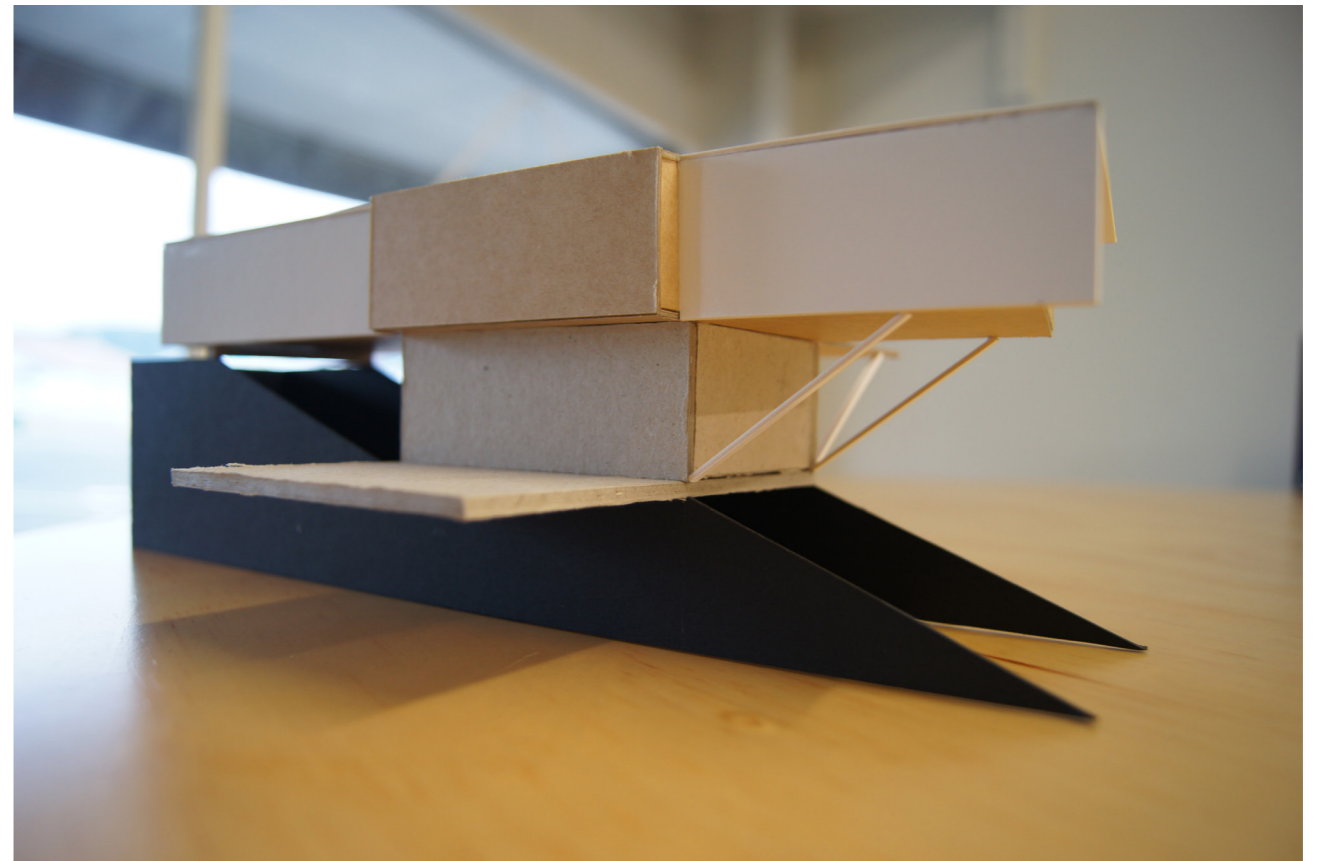

An aerial photograph of a residential neighborhood in New Zealand, featuring rolling green hills and a dense forest. In the foreground, a modern house with a corrugated metal roof and vertical slat walls is visible. The house has a long, low profile with a prominent horizontal window opening. The background shows a suburban development with various houses and a golf course, all set against a backdrop of rolling hills under a blue sky with scattered clouds. A white geometric graphic element, consisting of overlapping circles and lines, is overlaid on the left side of the image.

# BELL HOUSE

NEW ZEALAND INSTITUTE OF ARCHITECTURE AWARDS 2024

SECTION B

SCALE - 1:100@A3

7