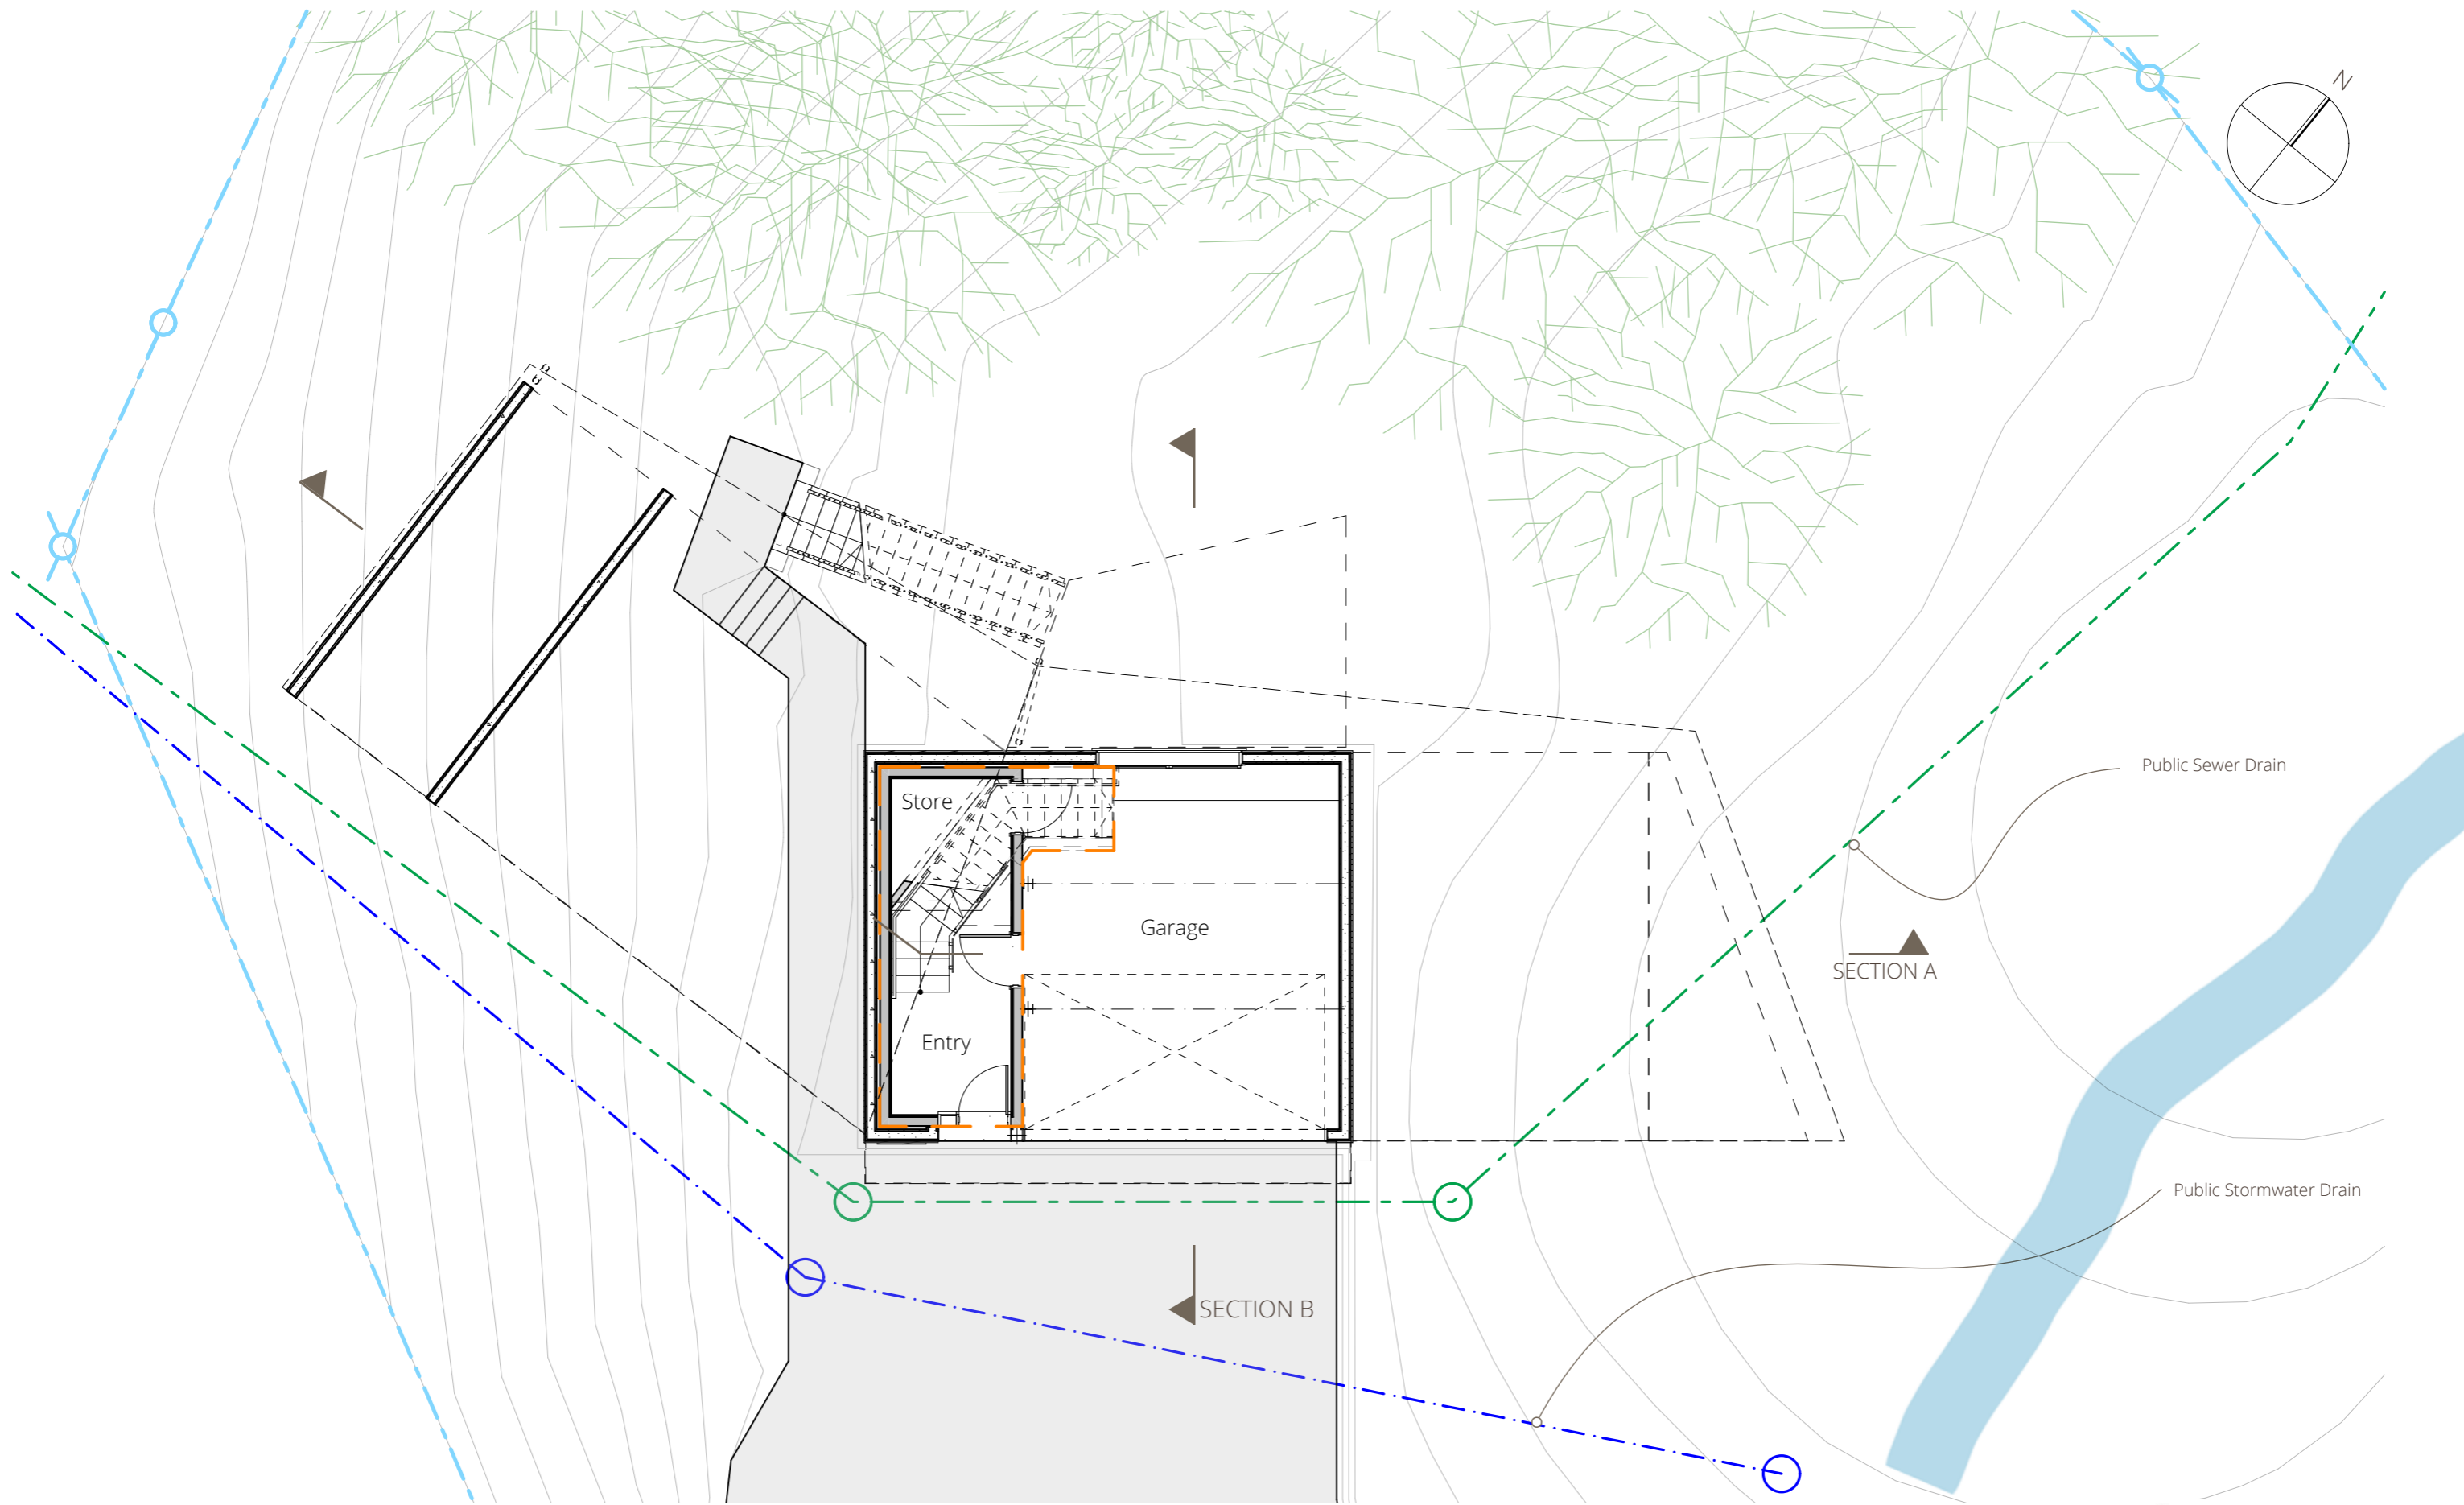

An aerial photograph of a residential neighborhood in New Zealand, featuring rolling green hills and a dense forest. In the foreground, a modern house with a corrugated metal roof and vertical slat walls is visible. The house has a long, low profile with a prominent horizontal window opening. The background shows a suburban development with various houses and a golf course, all set against a backdrop of rolling hills under a blue sky with scattered clouds. A white geometric graphic element, consisting of overlapping circles and lines, is overlaid on the left side of the image.

# BELL HOUSE

New Zealand Institute of  
Architecture Awards 2024

LEGEND

- Easements
- Additional Land Purchase
- Building Footprint

- (A) Easement - sewer & stormwater drains
- (FA) Easement - sewer & stormwater drains
- (FB) Easement - sewer & stormwater drains
- (G) Easement - bush & stream protection
- (H) Easement - bush & stream protection
- (I) Easement - bush & stream protection
- (J) Easement - sewer & stormwater drains
- (KA) Easement - stormwater drains
- (L) Easement - bush & stream protection
- (M) Easement - sewer & stormwater drains
- (N) Easement - sewer & stormwater drains

# BELL HOUSE

NEW ZEALAND INSTITUTE OF ARCHITECTURE AWARDS 2024

SITE PLAN

SCALE - 1:300@A3

# BELL HOUSE

NEW ZEALAND INSTITUTE OF ARCHITECTURE AWARDS 2024

GROUND FLOOR PLAN

SCALE - 1:100@A3

2