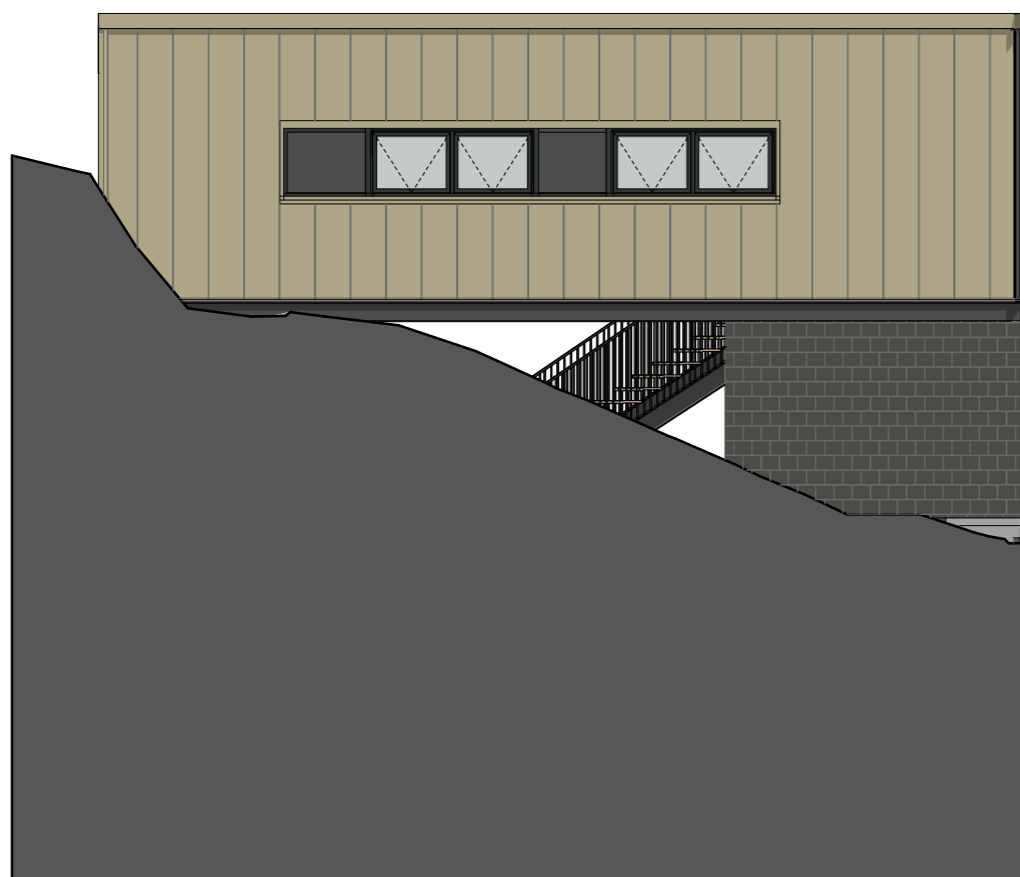

An aerial photograph of a residential neighborhood in New Zealand, featuring rolling green hills and a dense forest. In the foreground, a modern house with a corrugated metal roof and vertical slat walls is visible. The house has a long, low profile with a prominent horizontal window opening. The background shows a suburban development with various houses and a golf course, all set against a backdrop of rolling hills under a blue sky with scattered clouds. A white geometric graphic element, consisting of overlapping circles and lines, is overlaid on the left side of the image.

# BELL HOUSE

NEW ZEALAND INSTITUTE OF ARCHITECTURE AWARDS 2024

FIRST FLOOR PLAN

SCALE - 1:100@A3

# BELL HOUSE

NEW ZEALAND INSTITUTE OF ARCHITECTURE AWARDS 2024

NORTH ELEVATION

SCALE - 1:100@A3

# BELL HOUSE

NEW ZEALAND INSTITUTE OF ARCHITECTURE AWARDS 2024

SOUTH ELEVATION

SCALE - 1:100@A3