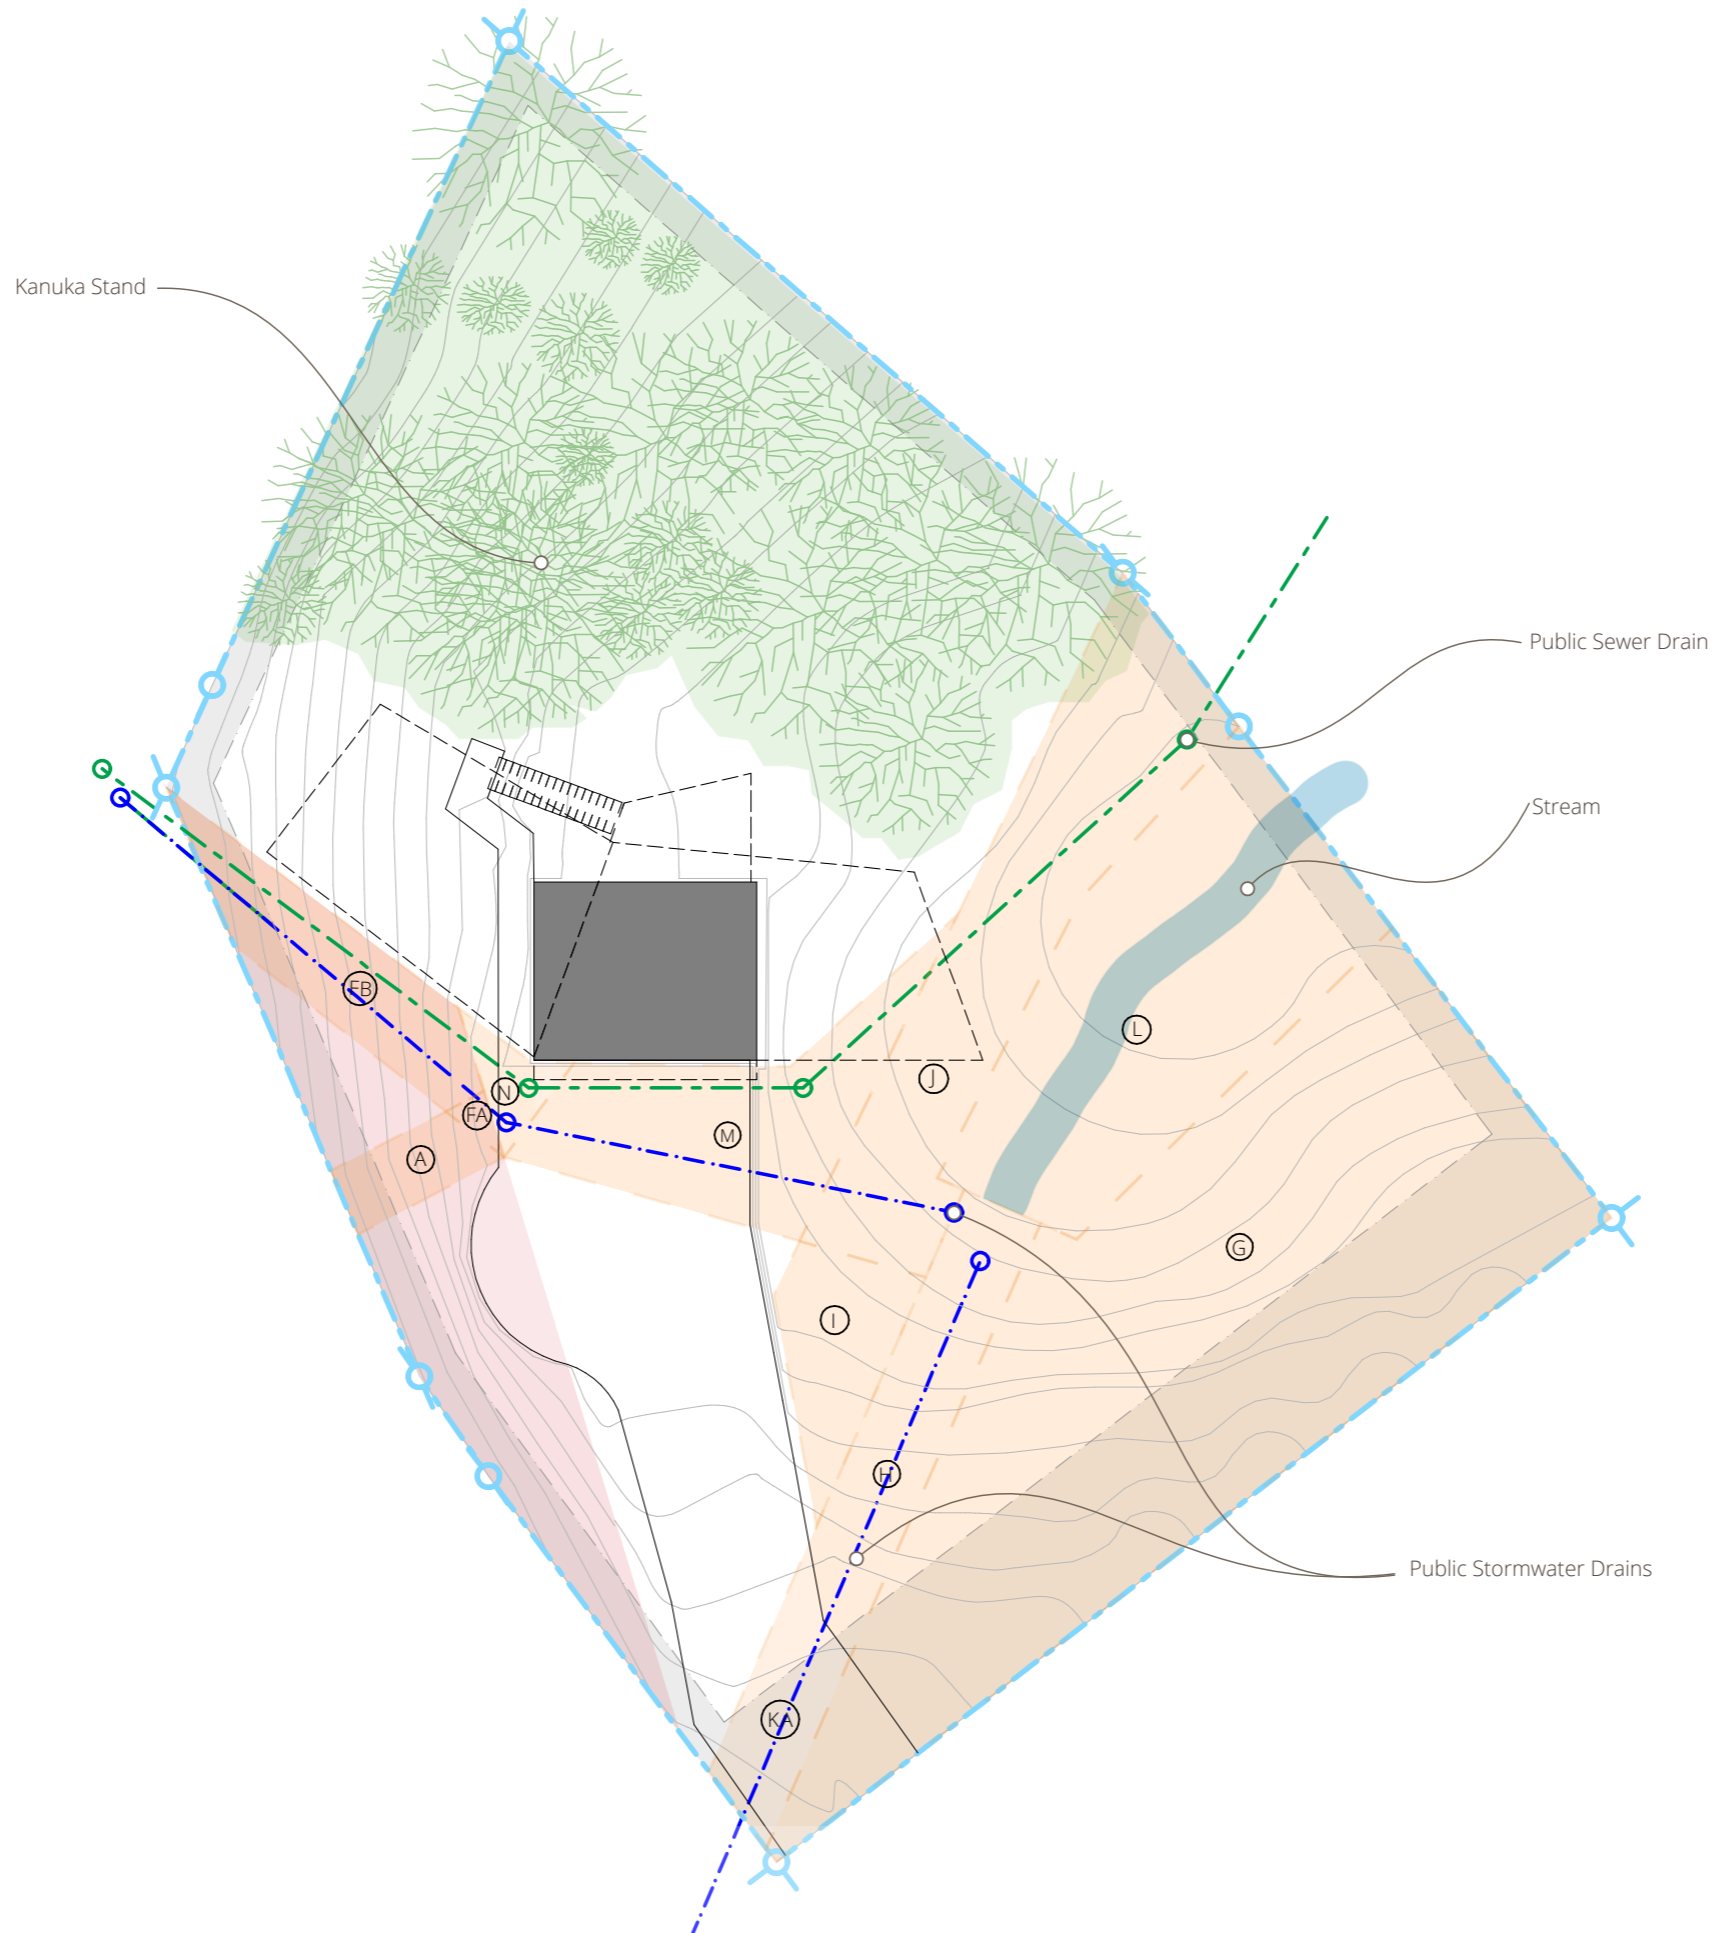

An aerial photograph of a residential neighborhood in New Zealand, featuring rolling green hills and a dense forest. In the foreground, a modern house with a corrugated metal roof and vertical slat walls is visible. The house has a long, low profile with a prominent horizontal window opening. The background shows a suburban development with various houses and a golf course, all set against a backdrop of rolling hills under a blue sky with scattered clouds. A white geometric graphic element, consisting of overlapping circles and lines, is overlaid on the left side of the image.

# BELL HOUSE

New Zealand Institute of  
Architecture Awards 2024

LEGEND

- Easements
- Additional Land Purchase
- Building Footprint

- (A) Easement - sewer & stormwater drains
- (FA) Easement - sewer & stormwater drains
- (FB) Easement - sewer & stormwater drains
- (G) Easement - bush & stream protection
- (H) Easement - bush & stream protection
- (I) Easement - bush & stream protection
- (J) Easement - sewer & stormwater drains
- (KA) Easement - stormwater drains
- (L) Easement - bush & stream protection
- (M) Easement - sewer & stormwater drains
- (N) Easement - sewer & stormwater drains