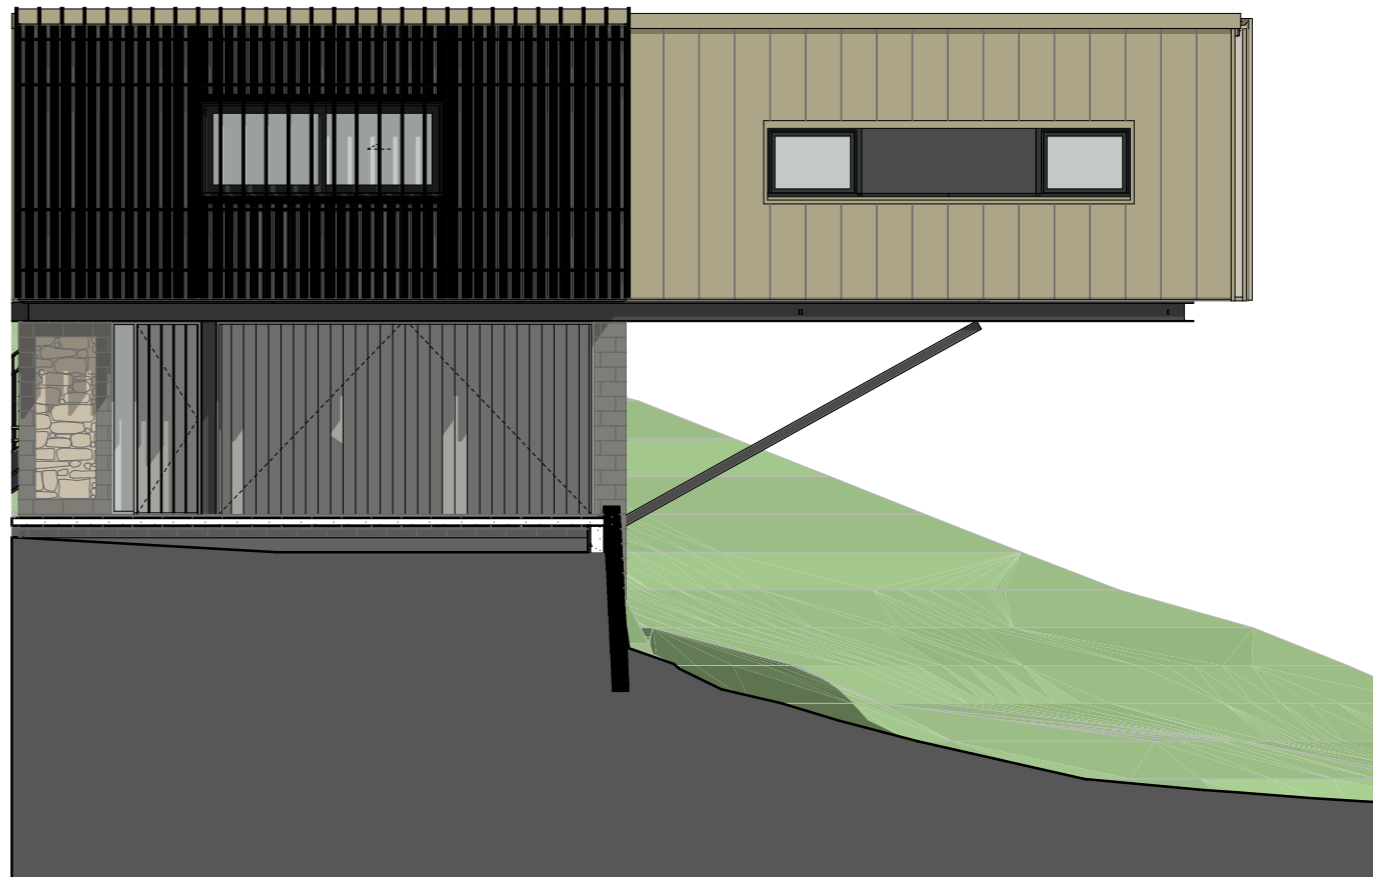

An aerial photograph of a residential neighborhood in New Zealand, featuring rolling green hills and a dense forest. In the foreground, a modern house with a corrugated metal roof and vertical slat walls is visible. The house has a long, low profile with a prominent horizontal window opening. The background shows a suburban development with various houses and a golf course, all set against a backdrop of rolling hills under a blue sky with scattered clouds. A white geometric graphic element, consisting of overlapping circles and lines, is overlaid on the left side of the image.

# BELL HOUSE

NEW ZEALAND INSTITUTE OF ARCHITECTURE AWARDS 2024

FIRST FLOOR PLAN

SCALE - 1:100@A3

# BELL HOUSE

NEW ZEALAND INSTITUTE OF ARCHITECTURE AWARDS 2024

NORTH ELEVATION

SCALE - 1:100@A3

# BELL HOUSE

NEW ZEALAND INSTITUTE OF ARCHITECTURE AWARDS 2024

SOUTH ELEVATION

SCALE - 1:100@A3