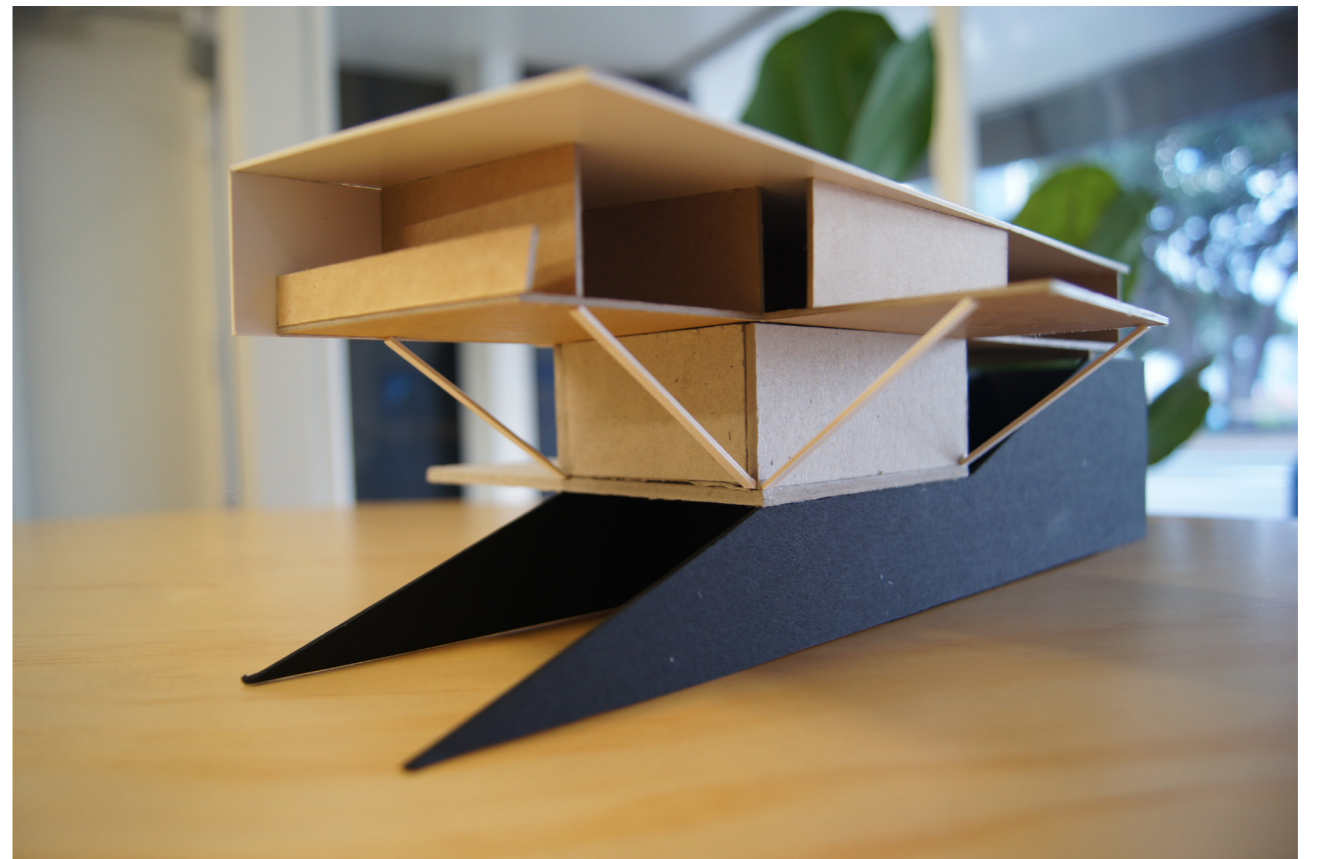

An aerial photograph of a residential neighborhood in New Zealand, featuring rolling green hills and a dense forest. In the foreground, a modern house with a corrugated metal roof and vertical slat walls is visible. The house has a long, low profile with a prominent horizontal window opening. The background shows a suburban development with various houses and a golf course, all set against a backdrop of rolling hills under a blue sky with scattered clouds. A white geometric graphic element, consisting of overlapping circles and lines, is overlaid on the left side of the image.

# BELL HOUSE

NEW ZEALAND INSTITUTE OF ARCHITECTURE AWARDS 2024

SECTION B

SCALE - 1:100@A3

7