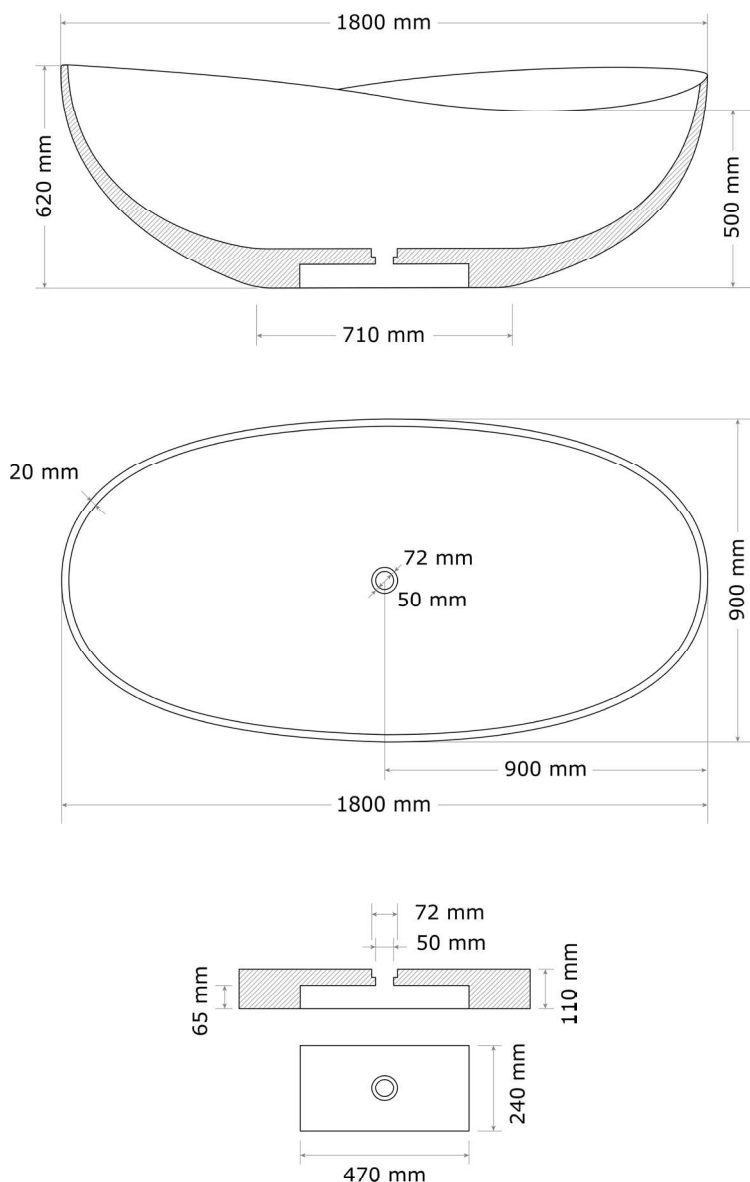

BRANCUSI – Stone Composite Bath 1800mm / 20mm walls

Our Brancusi freestanding bath is a tribute to the Italian artist and to its influence on modern sculpture. We could also have called this model "Infinity" given the 8 shape of its edges.

Its beauty reveals from all angles making it the ideal bath for a unique bath project, whether indoor or outdoor.

SPECIFICATIONS

- L 1800 x W 900 x H 620/500 mm / 20mm walls
- Approx. net weight: 140kg
- Total Capacity: 325L
- Average water usage for a 1-person bath: 220L
- Water max. depth: 380mm

OTHER AVAILABLE DIMENSIONS

- L 1700 x W 750 x H 620/500 mm / 20mm walls (120kg)

STONE COMPOSITE COLOURS (Full details on volupto.com.au)

Due to the hand-finished nature of our products, dimensional tolerances are applicable.