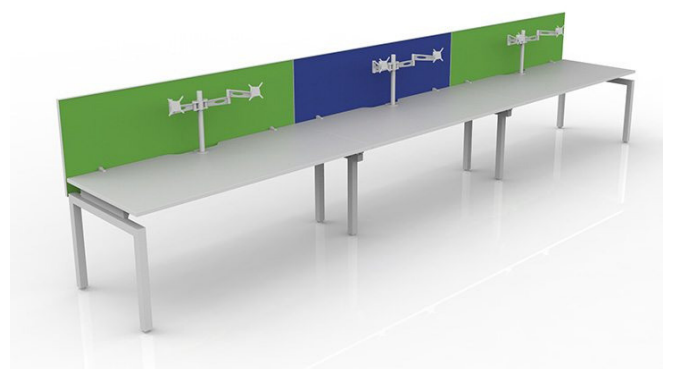

Pod Systems

Agile - Fixed

Agile - Winder

Agile - Electric

Fixed-Height Balance (4 Person)

Anvil

Inline Balance (3-Pod)

Cubit

Angled Balance Pod

Balance

Energy

Oslo Touchdown

Sienna

Summit - Back to Back

Summit - 120 Degree
3-Pod

40 WE ARE CELEBRATING
YEARS
IN BUSINESS