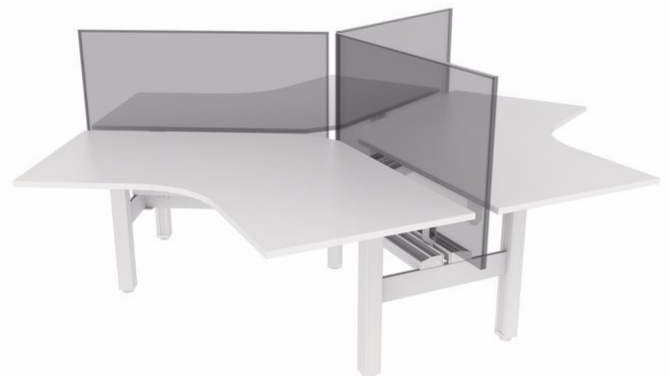

Pod Systems

Agile - Fixed

Agile - Winder

Agile - Electric

Fixed-Height Balance (4 Person)

Anvil

Inline Balance (3-Pod)

Cubit

Angled Balance Pod

Balance

Energy

Oslo Touchdown

Sienna

Summit - Back to Back

Summit - 120 Degree
3-Pod

40 WE ARE CELEBRATING
YEARS
IN BUSINESS