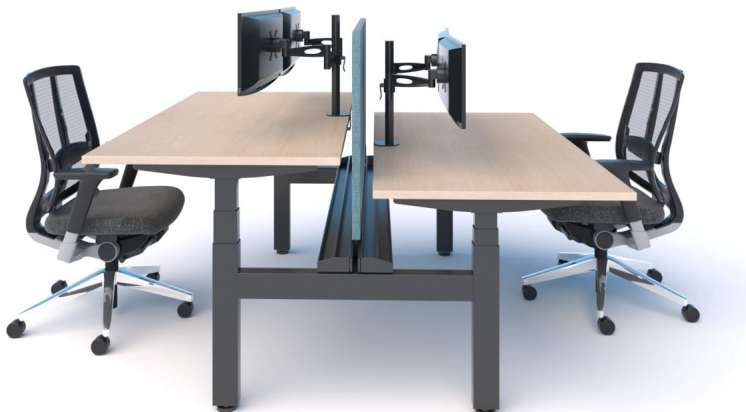

Pod Systems

Agile - Fixed

Agile - Winder

Agile - Electric

Fixed-Height Balance (4 Person)

Anvil

Inline Balance (3-Pod)

Cubit

Angled Balance Pod

Balance

Energy

Oslo Touchdown

Sienna

Summit - Back to Back

Summit - 120 Degree
3-Pod

40 WE ARE CELEBRATING
YEARS
IN BUSINESS