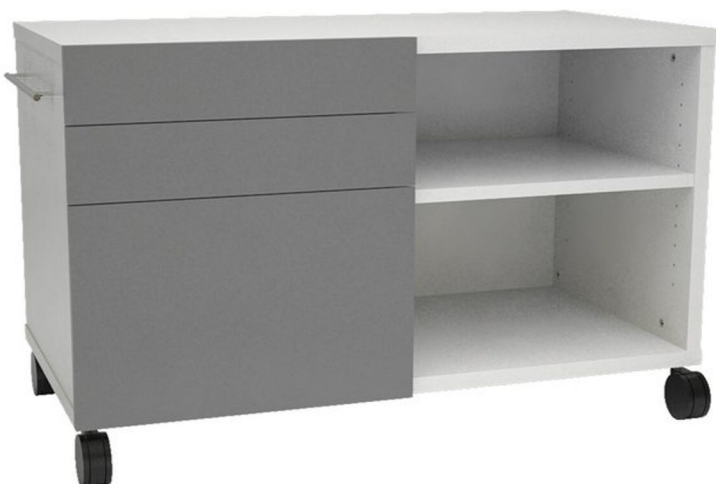

Sienna Range

1200W x 700D x 730H
 1500W x 800D x 730H
 1800W x 800D x 730H

Desk

1200W x 700D x 730H
 1500W x 800D x 730H
 1800W x 800D x 730H

Desk and Mobile Credenza

1700W x 1700W x 650D x 730H
 1800W x 1800W x 650D x 730H
 Configurations available.

Workstation

1200W x 700D x 730H
 1500W x 800D x 730H
 1800W x 800D x 730H

Pod Desk System

900DIA x 730H
 1000DIA x 730H
 1200DIA x 730H

Round Meeting Table

900DIA x 400H
 1000DIA x 400H
 1200DIA x 400H

Coffee Table

800W x 300D x 800H
1200W x 300D x 800H
1200W x 300D x 1200H

Bookcase

1000W x 400D x 900H
1200W x 400D x 900H
1600W x 400D x 900H
1800W x 400D x 900H

Credenza

1000W x 500D x 615H

Mobile Credenza

40 WE ARE CELEBRATING
YEARS
IN BUSINESS