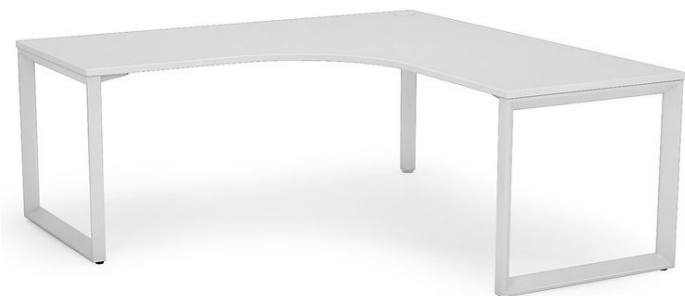

Workstations

EXECUTIVE

Ebony

Pure

CONTEMPORARY

Summit II Electric

Agile Fixed Height

Agile Electric

Cubit

Anvil

CONTEMPORARY

Balance

Energy

Classique/Regal

Koncept

Ergoplan