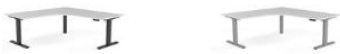

Workstations

EXECUTIVE

Ebony

Pure

CONTEMPORARY

Summit II Electric

Agile Fixed Height

Agile Electric

Cubit

Anvil

CONTEMPORARY

Balance

Energy

Classique/Regal

Koncept

Ergoplan