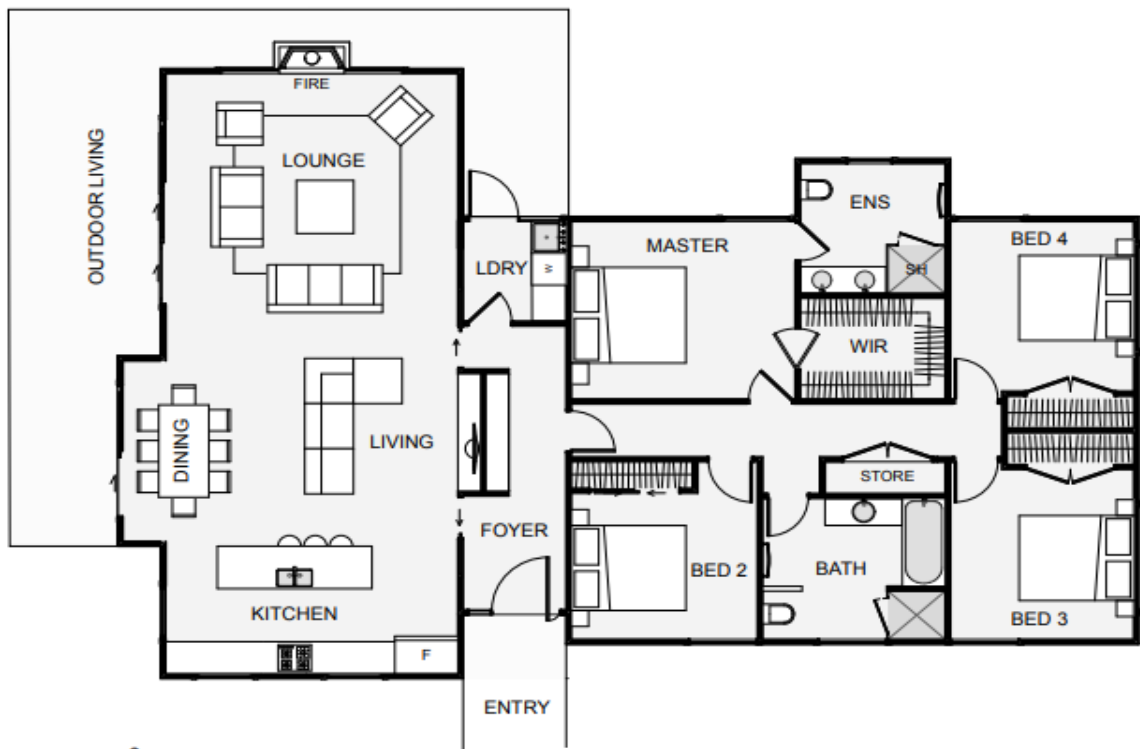

Cleo

The Cleo is a home designed for narrow sections, however wider sections will just enlarge the outdoor living space which is a great bonus. This home has a number of things going for it, such as the grand covered entry, the dual lounges and the high ceilings in both lounges and the dining. Fixed sun shades provide not only practical uses, but an architectural, aesthetic finish to the home. A variation of claddings can be used to give you the desired look or the materials you love

Floor Area: 160m²

🚗 0 🛏️ 4 🛁 2 📏 17.8m 📏 11.9m

Contact Us:

M 0274941635

Email jase@everlasthomes.co.nz