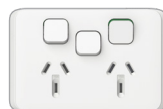

3025XUA-VW
Power Outlet, Twin, 250VAC,
10A, extra switch, less
mechanism