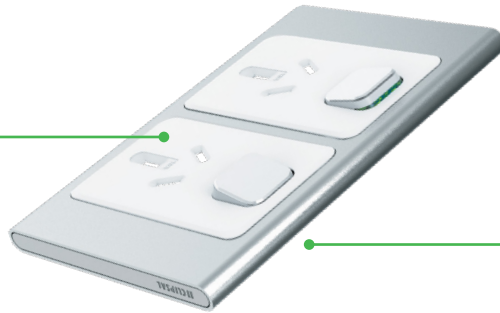

Iconic Styl design features

Anodised aluminium

Real aluminium material with high quality anodised finishes Sandblasted surface for a modern 'satin' appearance

Unique oval shape

Extruded aluminium provides this curved shape that reflects the light in interesting ways