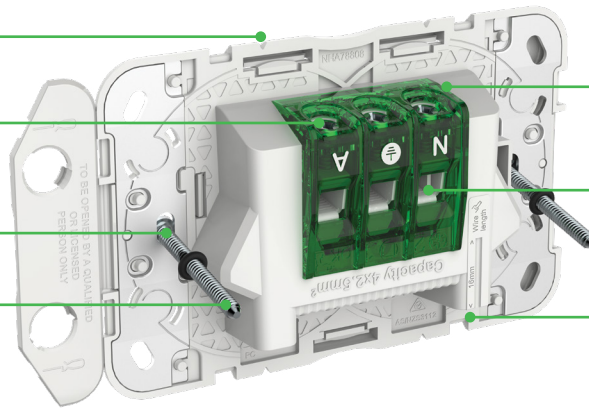

### Enhanced connectivity

Iconic includes a comprehensive range of options for network connectivity requirements. With mechanisms for RJ45 networking, HDMI sockets and audio cable entry plates, you have what you need for complete home networking.

# Sockets with a difference

Iconic® features innovations like pre-mounted screws, screw covers and in-line terminals.

Hole centre indicators for using a 57mm hole-saw for installations

Captive terminal screws to prevent them from coming out

84mm mounting centres fit standard mounting accessories

Pre-mounted screws for faster fit off covers

In-line terminals for easy screw access and faster termination

Large terminals accommodating up to 4 x 2.5mm cables

Strip length indicator

Tapping pad for spirit level

Safety messages on the screw covers

Screw covers help prevent direct access to the screws after installation

Socket grids are safe when installed

All sockets come with internal shutters providing additional protection