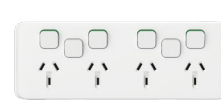

3015/4XXUA-VW
Power Outlet, Quad,
250VAC, 10A,
2 x extra switches, less
mechanisms