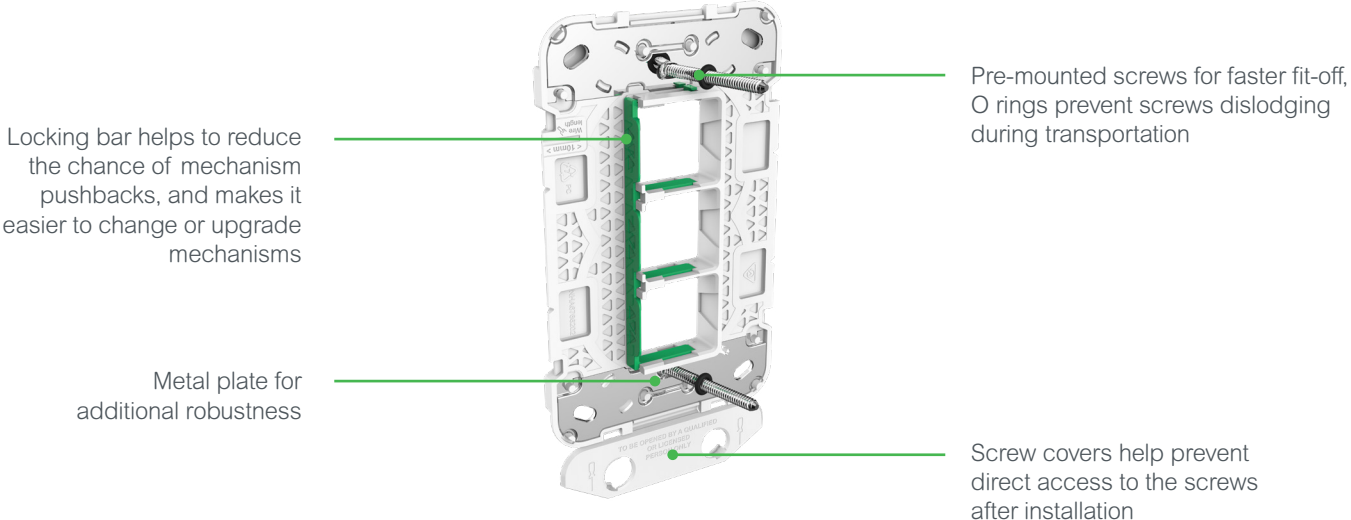

Clever switch innovation

Iconic® grids feature screw covers, drill guides and 40 series mechanisms for easy installs and customisation.