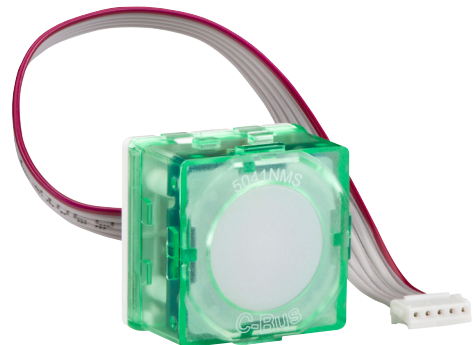

5041NMS
C-Bus® 40 Series slave module