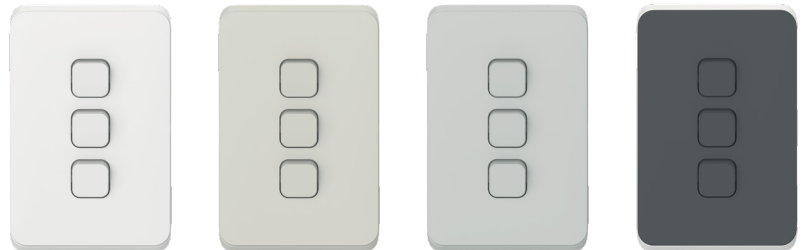

Upgrade to 'Skinability'

Iconic® is based around a unique grid design, with a choice of three different ranges of skins that simply clip on. Once the grids have been installed by an electrician, it's easy for anyone to change the skins at any time. You simply clip off the existing skin and clip on the new design.

Iconic

The standard Iconic range of skins offers flexibility with standard white skins, and subtle colour variants that blend with interior décors. They are available with translucent edges that infuse with wall colours, and a solid edge vivid white option.