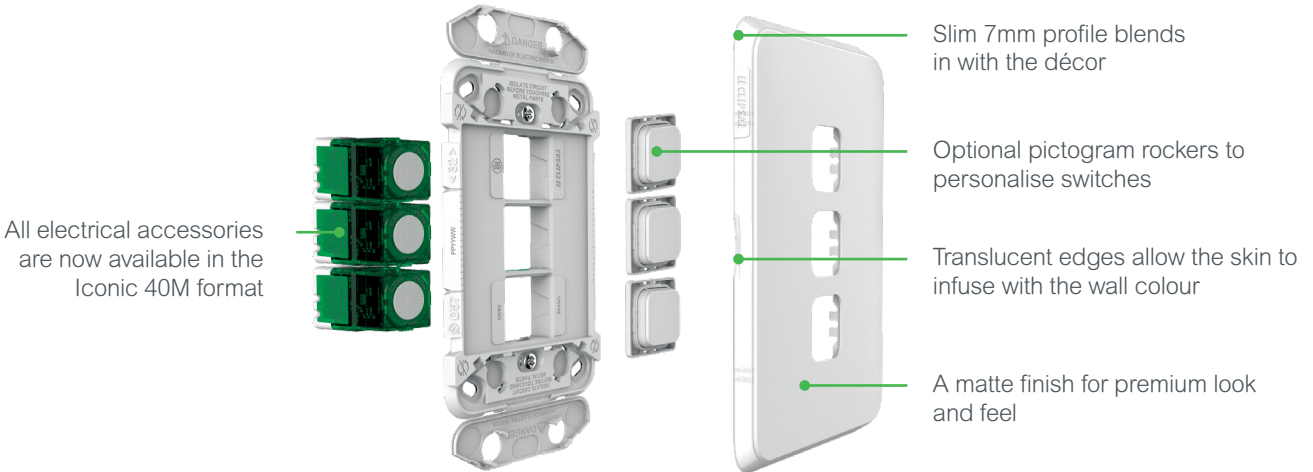

Clever switch innovation

Iconic® grids feature screw covers, drill guides and 40 series mechanisms for easy installs and customisation.