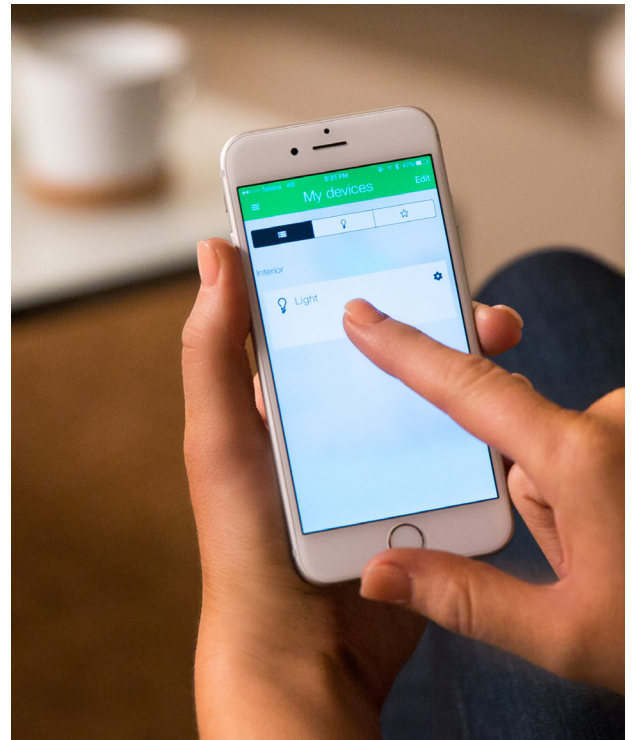

### PIR motion sensor

The 40 Series PIR motion sensor mechanism is simple to install and configure with front light level and timer adjustment. It is ideal for hands free lighting control in entry ways, hallways or stairs.

# Iconic Connected solutions

Connected dimmers and switches

Controllink remote switches

Configure and control from the Wisier Room app

### Connected switch

The Connected Switch offers in-room smart device app control via the Wisier Room app. It is a push button switch, 1s-24hr timer, 24/7 scheduler and digital sunset switch all in one. Also featuring Controllink for multiway switching. Ideal for control of external lighting.