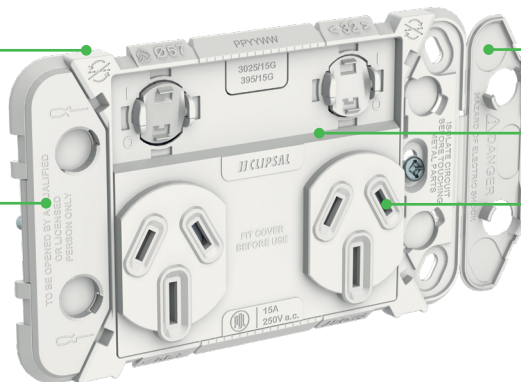

84mm mounting centres fit standard mounting accessories

Pre-mounted screws for faster fit off covers

In-line terminals for easy screw access and faster termination

Large terminals accommodating up to 4 x 2.5mm cables

Strip length indicator

Tapping pad for spirit level

Safety messages on the screw covers

Screw covers help prevent direct access to the screws after installation

Socket grids are safe when installed

All sockets come with internal shutters providing additional protection