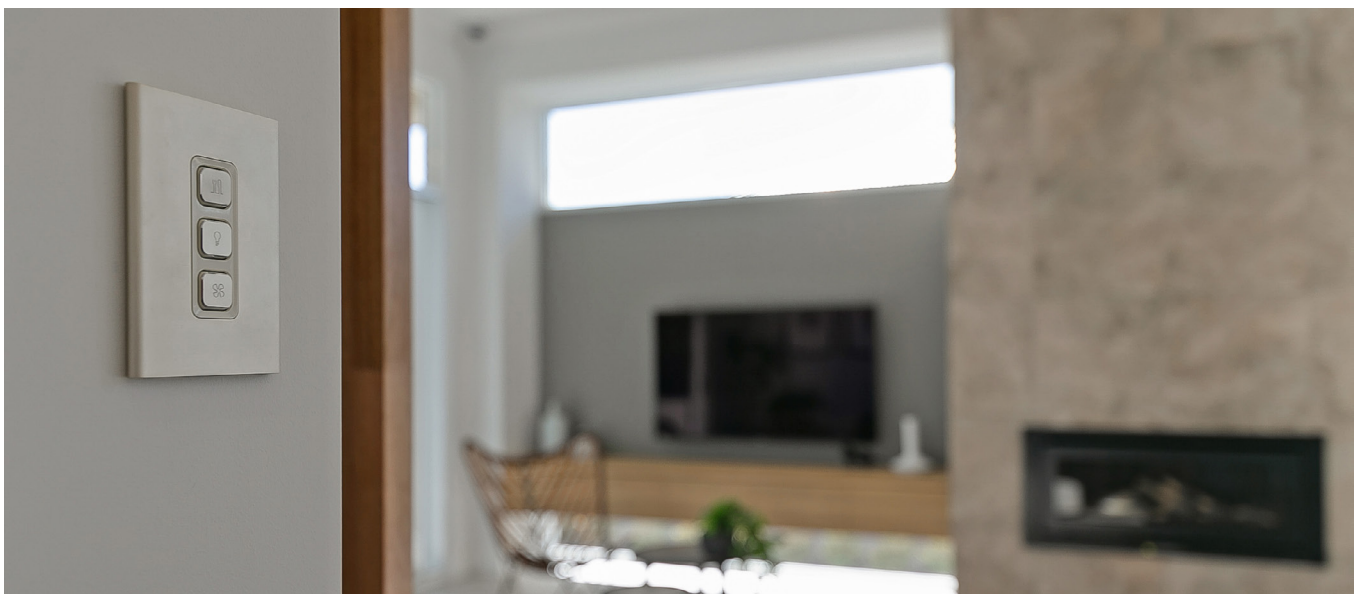

C-Bus® integrations

C-Bus® 40 Series modules can be mounted to Iconic to create wall plates for C-Bus®. It is possible to create up to a 6 gang wall plate with two master and 4 slave modules. The wallplate is programmable as ON/OFF toggle, dimmer, timer, scene control, bell press, shutter/blind control, fan speed and custom functions. Selectable blue and red LED indicator can be configured through C-Bus® configuration software. The 40 Series modules can be programmed via Learn mode or the C-Bus® configuration software and draw 18mA from the C-Bus network.