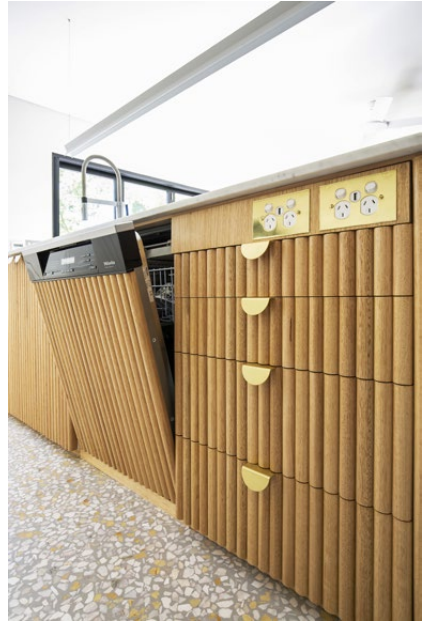

Contemporary curves
in Forest Lodge

The curves, colours and marble added movement, softness and cohesion throughout this Colonial terrace home. In the kitchen, all appliances were integrated behind beautiful white tongue and groove panels or Tasmanian oak half dowl. The vertical lines from both styles of joinery gave the illusion of higher ceilings and more space. The tongue and groove style was also incorporated in the entertainment unit. This custom unit was designed with sliding doors that could conceal the television, decorative bookcase or both. The timber veneer that was used in the unit was also used to create additional seating in the living area. The master suite, ensuite and walk-in wardrobe were also accented with the tongue and groove and half dowl style.