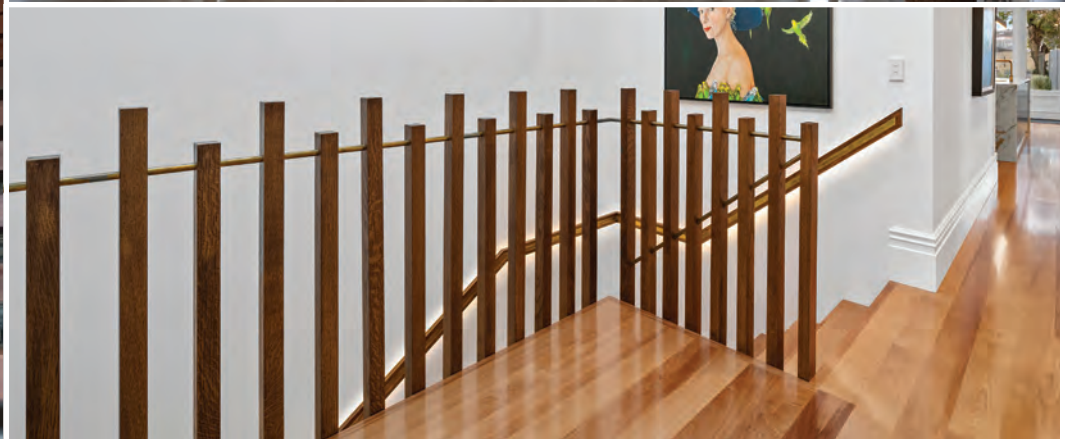

Stairs & Handrails

Mount Vic, Wellington

Waitare Beach

Our products are made to order and we can craft and customise the perfect piece for your home.

To add that final touch, our range of profiled mouldings and handrails are guaranteed to add flair and create added value to your home.