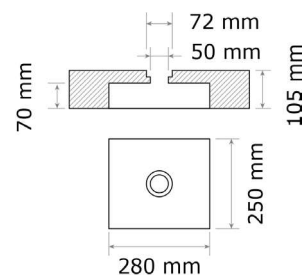

Our stone composite baths are suited both for indoor and outdoor projects.

SPECIFICATIONS

- L 1800 x W 800 x H 600/500 mm / 40mm walls
- Approx. net weight: 150kg
- Total Capacity: 300L
- Average water usage for a 1-person bath: 190L
- Water max. depth: 400mm

OTHER AVAILABLE DIMENSIONS

- L 1700 x W 800 x H 600/500 mm / 20mm walls (120kg)
- L 1800 x W 800 x H 600/500 mm / 20mm walls (130kg)

STONE COMPOSITE COLOURS (Full details on volupto.com.au)

Due to the hand-finished nature of our products, dimensional tolerances are applicable.