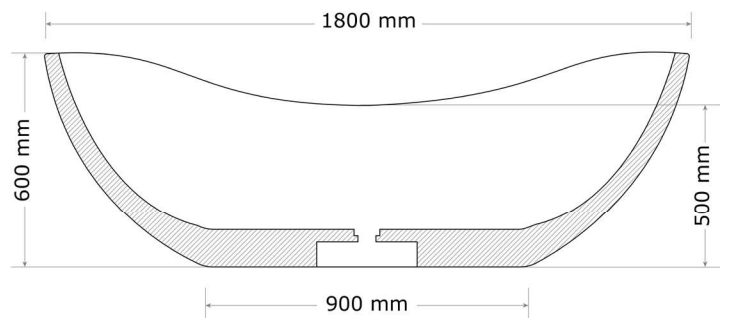

DALI – Stone Composite Bath

1800mm / 40mm walls

Our Dali freestanding stone composite bath is inspired by the modernity of Salvador Dali. It is symmetrical in shape and the 1800mm model is often chosen for a 2-person bathing experience.

Our stone composite baths are suited both for indoor and outdoor projects.

SPECIFICATIONS

- L 1800 x W 800 x H 600/500 mm / 40mm walls
- Approx. net weight: 150kg
- Total Capacity: 300L
- Average water usage for a 1-person bath: 190L
- Water max. depth: 400mm

OTHER AVAILABLE DIMENSIONS

- L 1700 x W 800 x H 600/500 mm / 20mm walls (120kg)
- L 1800 x W 800 x H 600/500 mm / 20mm walls (130kg)

STONE COMPOSITE COLOURS (Full details on volupto.com.au)

Due to the hand-finished nature of our products, dimensional tolerances are applicable.