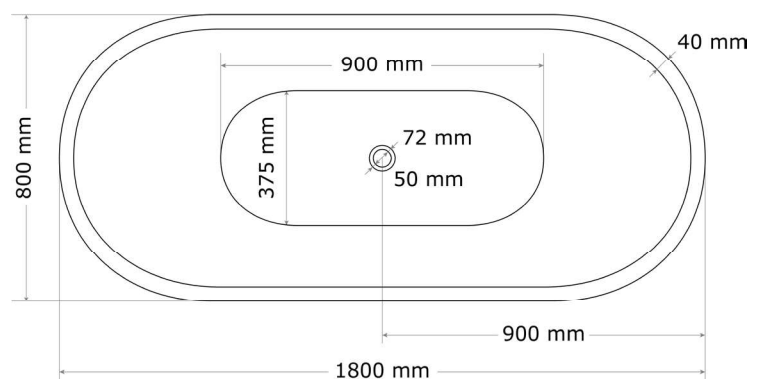

DALI – Stone Composite Bath

1800mm / 40mm walls

Our Dali freestanding stone composite bath is inspired by the modernity of Salvador Dali. It is symmetrical in shape and the 1800mm model is often chosen for a 2-person bathing experience.

Our stone composite baths are suited both for indoor and outdoor projects.

SPECIFICATIONS

- L 1800 x W 800 x H 600/500 mm / 40mm walls
- Approx. net weight: 150kg
- Total Capacity: 300L
- Average water usage for a 1-person bath: 190L
- Water max. depth: 400mm

OTHER AVAILABLE DIMENSIONS

- L 1700 x W 800 x H 600/500 mm / 20mm walls (120kg)
- L 1800 x W 800 x H 600/500 mm / 20mm walls (130kg)

STONE COMPOSITE COLOURS (Full details on volupto.com.au)

Due to the hand-finished nature of our products, dimensional tolerances are applicable.