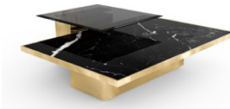

H 50 cm | L 54 cm | D 54 cm
Brass, Wood & Marble
25 kg | 55,12 lbs

BEYOND | SIDE TABLE

H 60 cm | L 49,5 cm | D 49,5 cm
Brass, Wood & Marble
15 kg | 33,07 lbs

CRACKLE | SIDE TABLE

W 51,5 cm | D 37,5 cm | H 49 cm
Brass & Marble
30 kg | 66,14 lbs

DARIAN | CENTER TABLE

H 41 cm | L 131 cm | D 131 cm
Brass, Wood & Marble
45 kg | 99,21 lbs

EMPIRE | CENTER TABLE

H 40 cm | Diam. 80 cm
Brass & Marble
54 kg | 119 lbs

THOR | CENTER TABLE

H 47cm | L 150cm | D 135cm
Brass, Wood, Glass & Marble
120 kg | 265 lbs