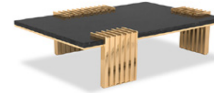

W 250 cm | D 120 cm | H 74 cm
Brass & Wood
120 kg | 264,55 lbs

DARIAN | DINING TABLE

H 77 cm | Diam. 130 cm
Brass, Glass & Wood
80 kg | 176,4 lbs

LITTUS | DINING TABLE

H 77 cm | Diam. 160 cm
Brass & Marble
160 kg | 353 lbs

LITTUS OVAL | DINING TABLE

W 280 cm | D 140 cm | H 76 cm
Brass, Wood & Marble
320 kg | 705,48 lbs

VERTIGO BLACK | DINING TABLE

W 420 cm | D 120 cm | H 74 cm
Stainless Steel & Marble
110kg | 242,51lbs

DINING TABLES

CENTER TABLES

VERTIGO BLACK XL | DINING TABLE

H 315 cm | D 120 cm | H 74 cm
Stainless Steel & Marble
140kg | 308,65lbs

VERTIGO | CENTER TABLE

H 32 cm | L 122,5 cm | D 85 cm
Brass & Marble
120 kg | 265 lbs