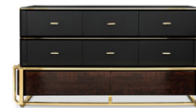

WALTZ | DRESSER

W 165 cm | D 55 cm | H 83 cm
Brass, Wood, Glass & Leather
70 kg | 154,32 lbs