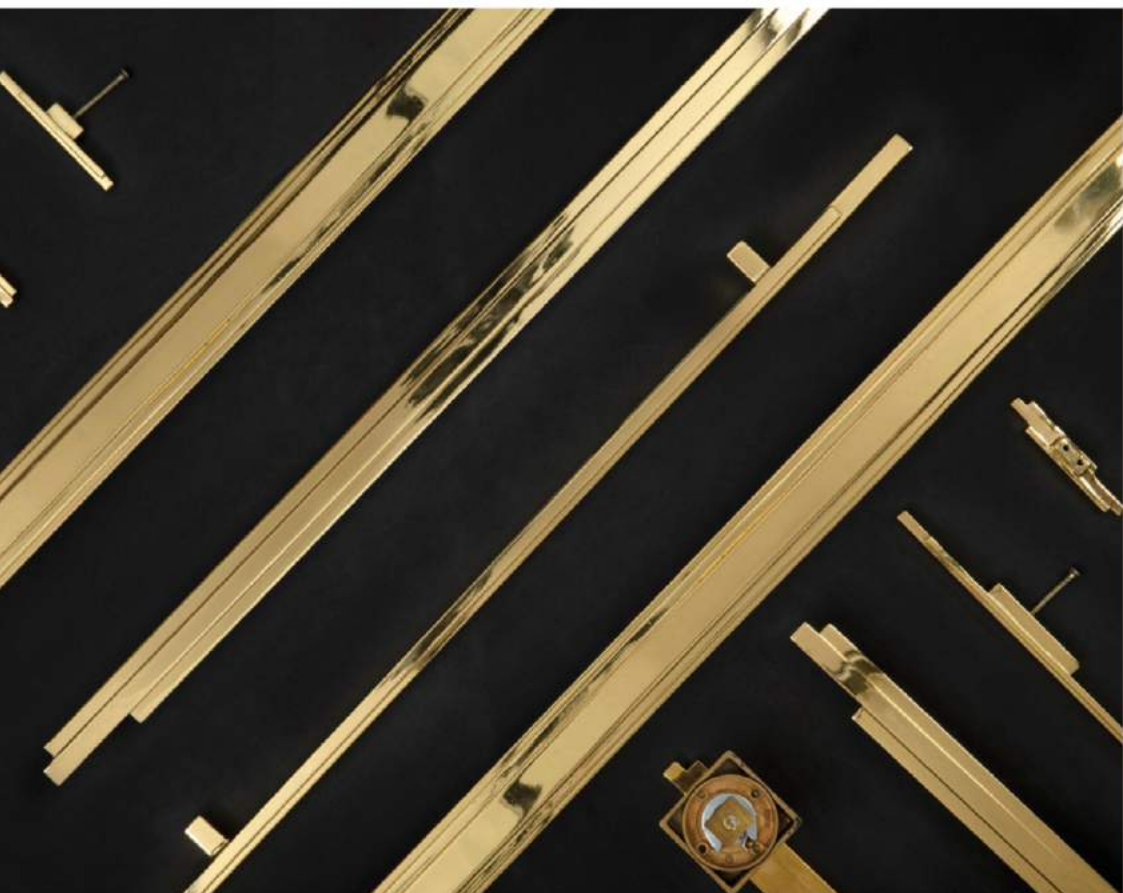

LIBERTY
CM3025
Door Lever

SPEAR
CM3023
Door Pull

SPEAR
CM3024
Door Pull

WALTZ
CM3027
Drawer Handle

WALTZ
CM3028
Drawer Handle

WALTZ
CM3032
Drawer Handle

ROMAN
CM3030
Door Pull

ROMAN
CM3031
Door Pull

POKÉ
CM3040
Cabinet Handle

SKYLINE FAMILY	74
BARUKA FAMILY	78
KARAT FAMILY	80
TIFFANY MARBLE	82
SPEAR	83

SKYLINE FAMILY

For any major metropolis, beauty is a precious backdrop even to appreciate things from afar. Skylines are the city's profile, an iconic symbol, and just like our furniture door and drawer handles, create a silhouette when set in context.