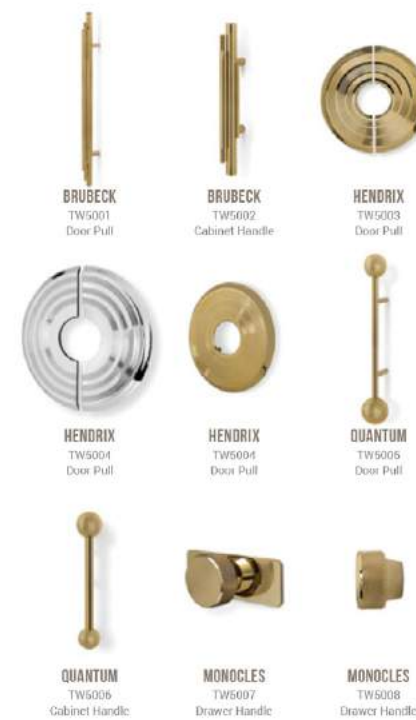

WEIGHT: 86 g / 0,19 Lbs

FIXING SYSTEM: Screws M6

SPEAR

CM3024

H: 420 mm | 16,54" L: 40 mm | 1,57" D: 80 mm | 3,15"

MA TERIALS: Brass

FINISHES: Polished Brass
(Also Available in Aged & Brushed Brass)

WEIGHT: 1891 g / 4,17 Lbs

FIXING SYSTEM: Screws M6

CM3023

H: 1100 mm | 43,31" L: 40 mm | 1,57" D: 80 mm | 3,15"

MA TERIALS: Brass

FINISHES: Polished Brass & Marble Nero Marquina
(Also available in Aged & Brushed Brass)

WEIGHT: 5137 g / 11,35 Lbs

FIXING SYSTEM: Screws M6

TWIST COLLECTION

INNOVATIVE DESIGN WITH A MID-CENTURY FEEL

LIMITED EDITION

UNIQUE FORMS, SHAPES & TEXTURES

BRUBECK	92
HENDRIX	94
QUANTUM	96
MONOCLES	98
FEU	102
TIFFANY QUARTZ	103
ACORN	104
OCTO	105

BRUBECK

Asymmetrical polished brass tubes compose this artistic series of furniture and door handles taking inspiration in Delightfull's most luxurious lamps. Adorn your designs, doors, cabinetry and furniture with brubeck pulls.