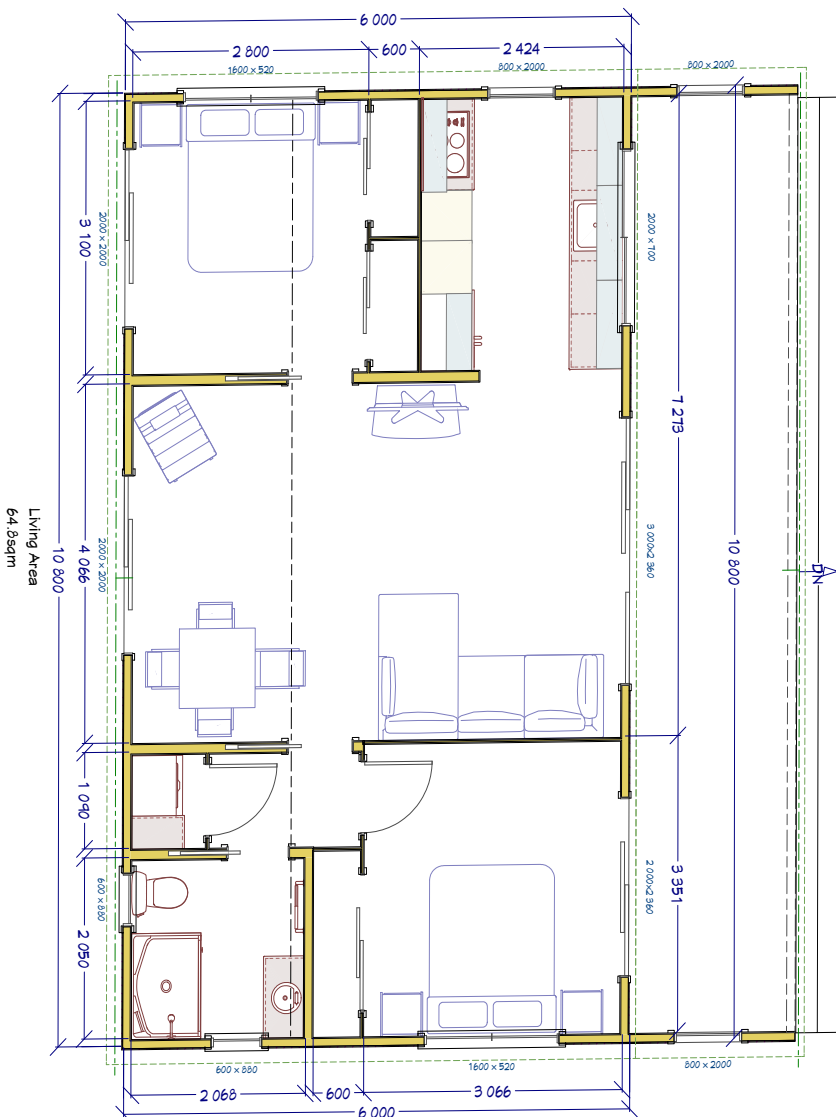

Dreamwood Series - Plan 7

2 Bedroom - 65m²

Features:

- Durable solid wood interior
- Timber weatherboard cladding
- Open plan living
- Transportable design
- Raking ceilings throughout
- Double glazed windows & doors

 1x Lounge	 2x Bedrooms
 1x Bathroom	 1x Toilet
 1x Laundry room	 1x Dining

TOUCHWOOD®

Naturally

© Copyright Touchwood Solidwood Homes Limited

solid wood homes within your reach

www.touchwoodsolidwoodhomes.co.nz

Living Area
64.8sqm