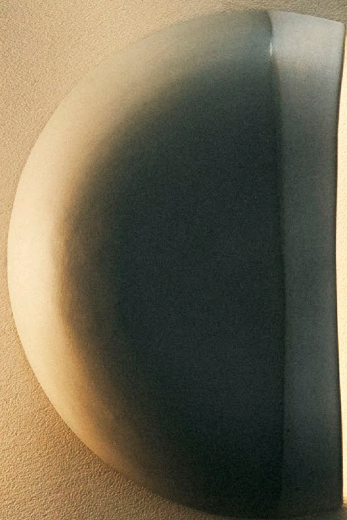

Wall Mount
Brass Stem

H24mm x 100mm
L15mm

Dusked Eos Wall Light

Small
Medium
Large

H190mm x D75mm
H220mm x D95mm
H260mm x D95mm

Wall Mount
Brass Stem

H24mm x 100mm
L15mm

Studio Enti Sconces

Eclipse Sconce

Small
Medium
Large

H70mm x D180mm
H70mm x D240mm
H70mm x D300mm

Crescent Sconce

Small	H40mm x W125mm x L85mm
Medium	H50mm x W170mm x L115mm
Large	H50mm x W240mm x L150mm
XLarge	H50mm x W300mm x L190mm