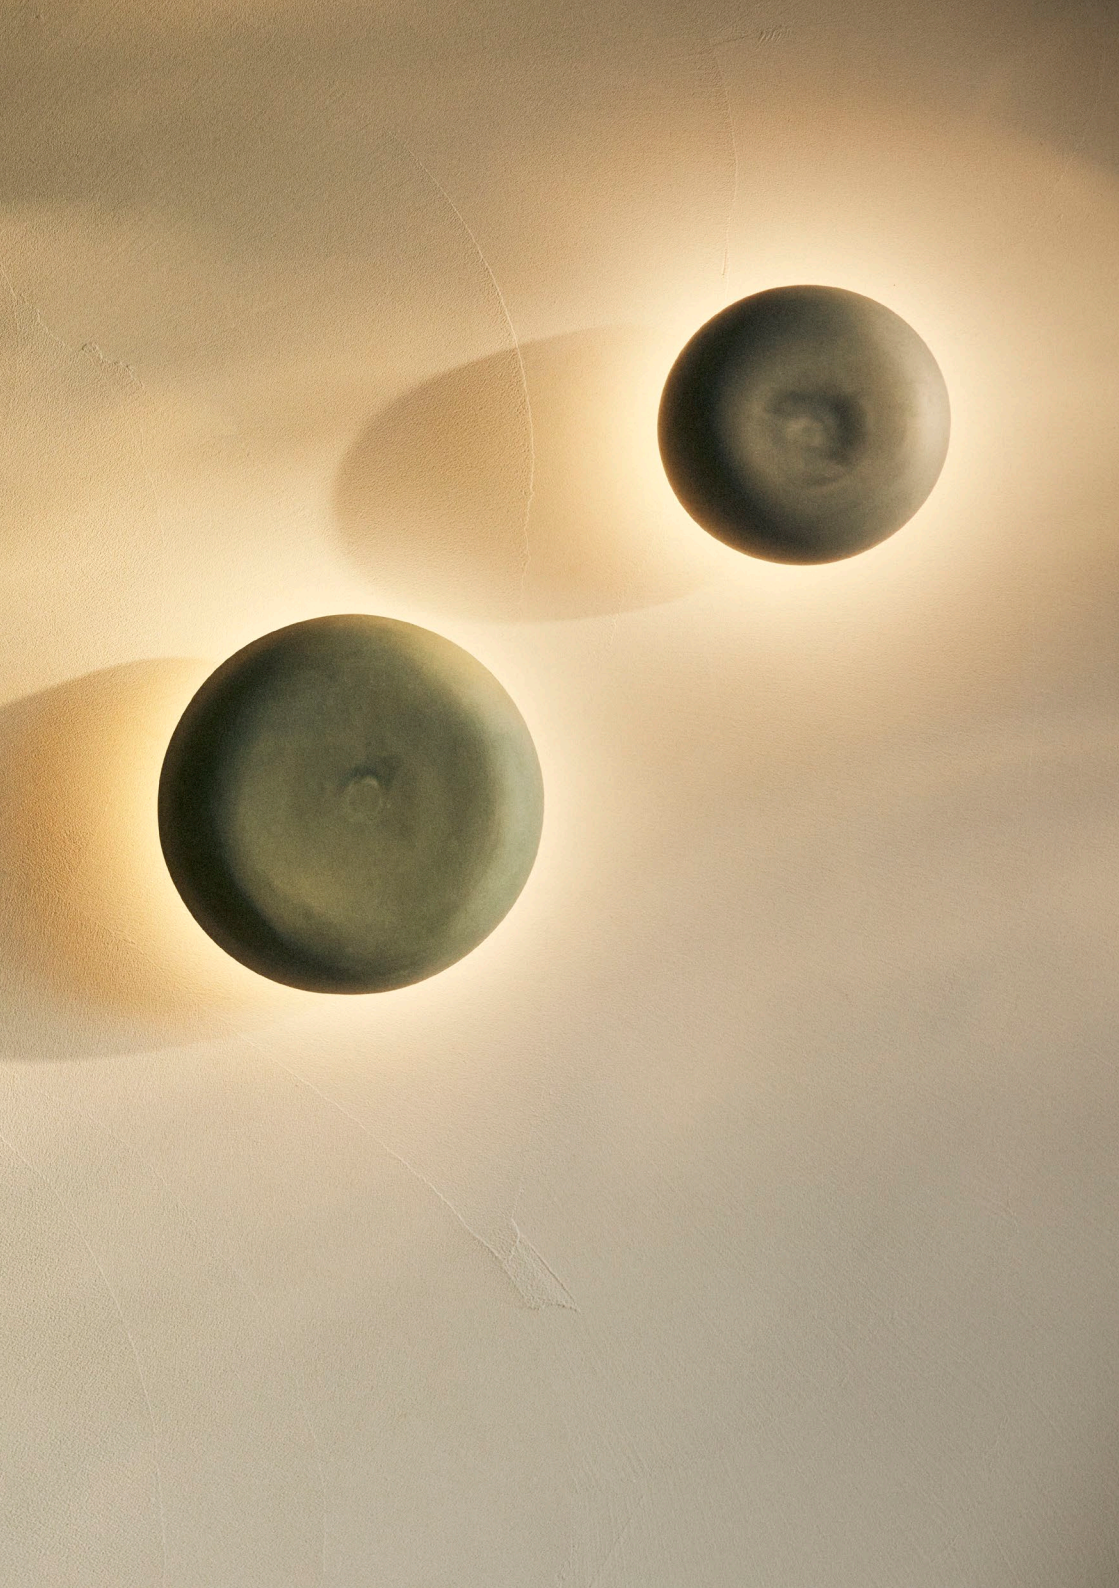

Eclipse Sconce

Small
Medium
Large

H70mm x D180mm
H70mm x D240mm
H70mm x D300mm

Crescent Sconce

Small	H40mm x W125mm x L85mm
Medium	H50mm x W170mm x L115mm
Large	H50mm x W240mm x L150mm
XLarge	H50mm x W300mm x L190mm