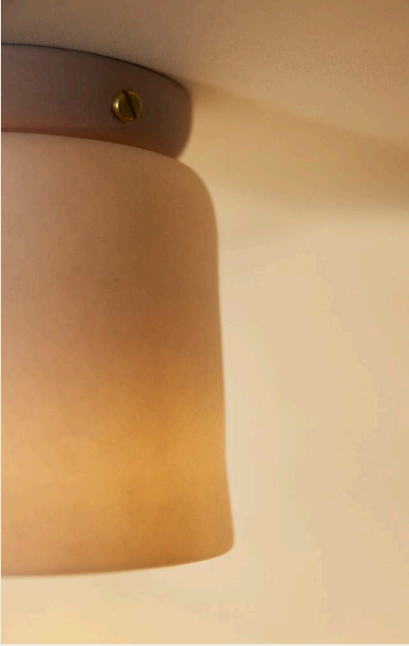

Dawn Ceiling Light

Dusked Evo Wall Light

Eos Ceiling Light

Dawn Pendant

Dusked Pendant

Crescent Scence

Style Index

Dawn Ceiling Light