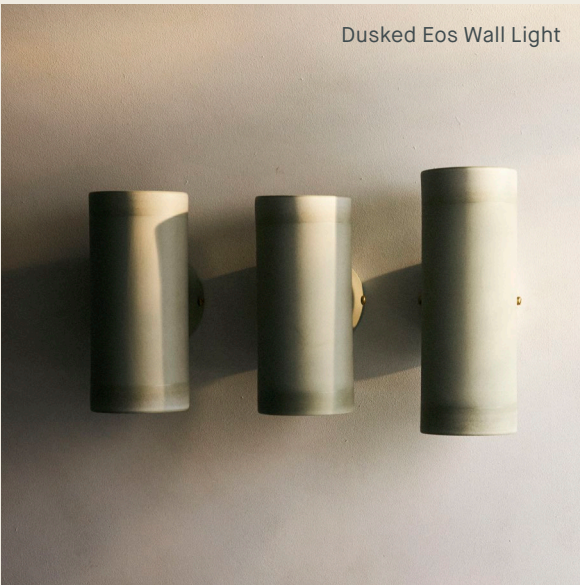

Dawn Ceiling Light

Dusked Evo Wall Light

Eos Ceiling Light

Dawn Pendant

Dusked Pendant

Crescent Scence

Style Index

Dawn Ceiling Light

Orb Pendant Light

Dusked Eos Wall Light

Eclipse Sconce

Colour Nuance

Our signature Studio Enti colour palette is highly regarded, offering subtle tonal variations so clients can find exactly the right tone.