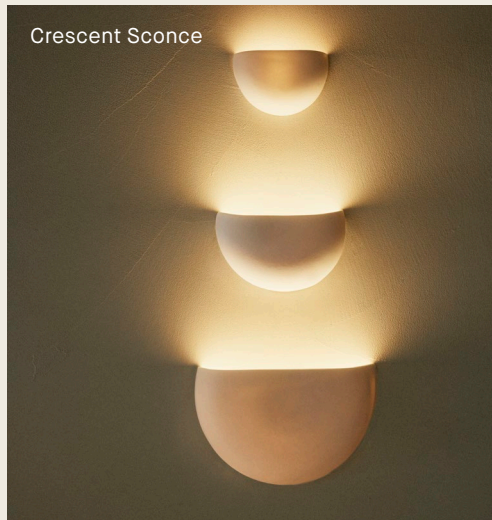

Dawn Ceiling Light

Dusked Evo Wall Light

Eos Ceiling Light

Dawn Pendant

Dusked Pendant

Crescent Scence

Style Index

Dawn Ceiling Light

Orb Pendant Light

Dusked Eos Wall Light

Eclipse Sconce

Colour Nuance

Our signature Studio Enti colour palette is highly regarded, offering subtle tonal variations so clients can find exactly the right tone.