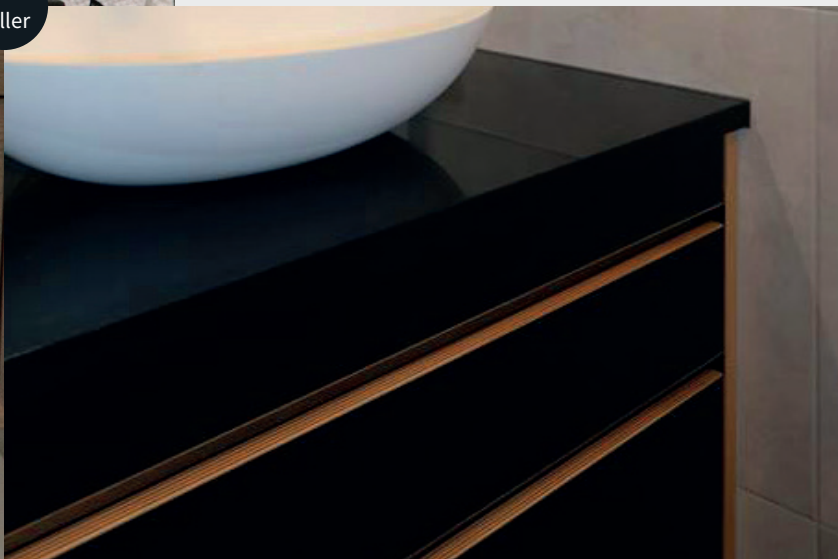

DRAW UPGRADES

Category // Vessel Basin

Storage cupboards and fixed panel options

Size: Custom to suit you

Color: See instore for colour options

RRP: \$549.99

Custom Drawers

Best Seller

PLY EDGING UPGRADE

Category // Vessel Basin

A beautiful ply edging to make your vanity stand out further.

Color: Natural ply

RRP: \$549.99

Ply Edges

NEO ROUND LED MIRROR

Category // Mirror