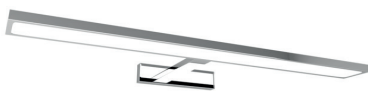

STARK BRUSHED NICKEL EXTENDED

Category // Section

Volts: 240v Wattage: 16w

Size: 600 | 800

Color: Brushed Nickel

600RRP: $229
800RRP: $259

WALL LED