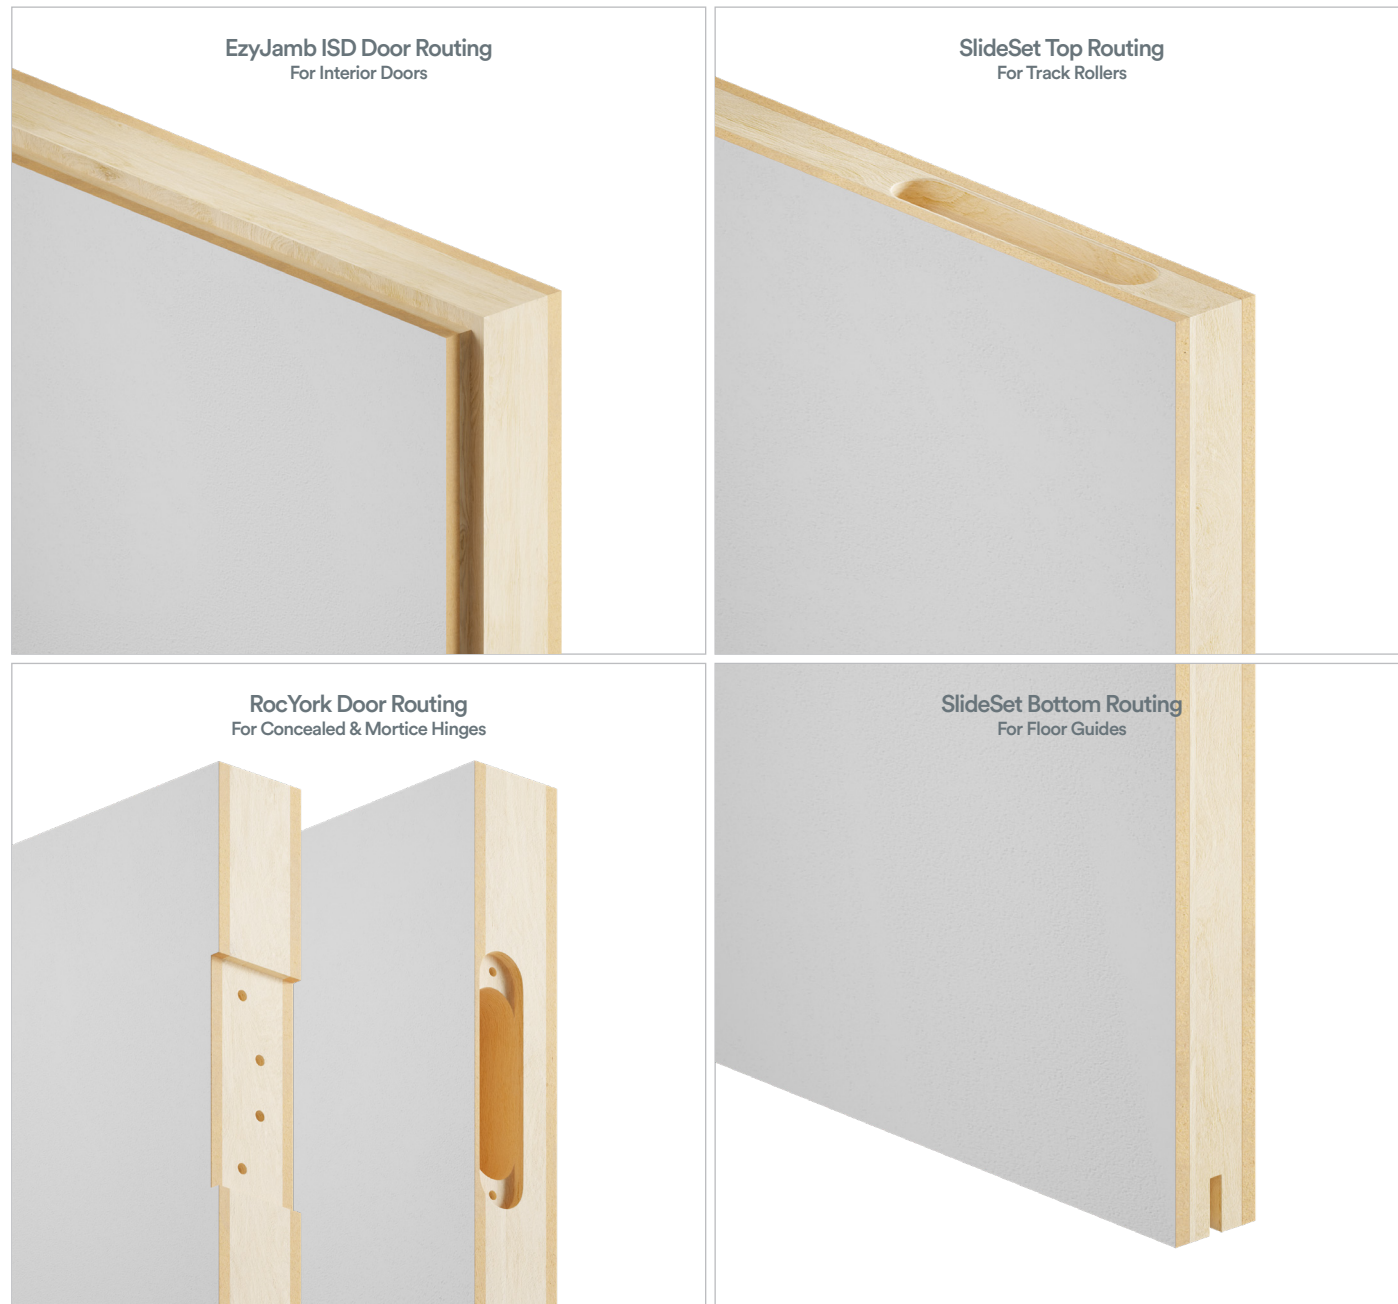

Custom sizes available on request.

Specification Details

Door Height	2040mm / 2340mm	<i>(Custom heights also available)</i>
Door Widths	420 - 1200mm	<i>(Custom widths also available)</i>
Door Thickness	40mm	3.2mm weather resistant skin 42mm x 33mm pine frame 33mm chipboard core
Features	2 Glass Options - Clear / Translucent (Frosted)	

i Custom sizes available on request, not available with EzyJamb Door Frames.

Door Options

EzyDor | Door Style

EzyDor | Door Preparation

1 EzyDor Entrance Doors not available with EzyJamb Door Frames or RocYork Door Hinges