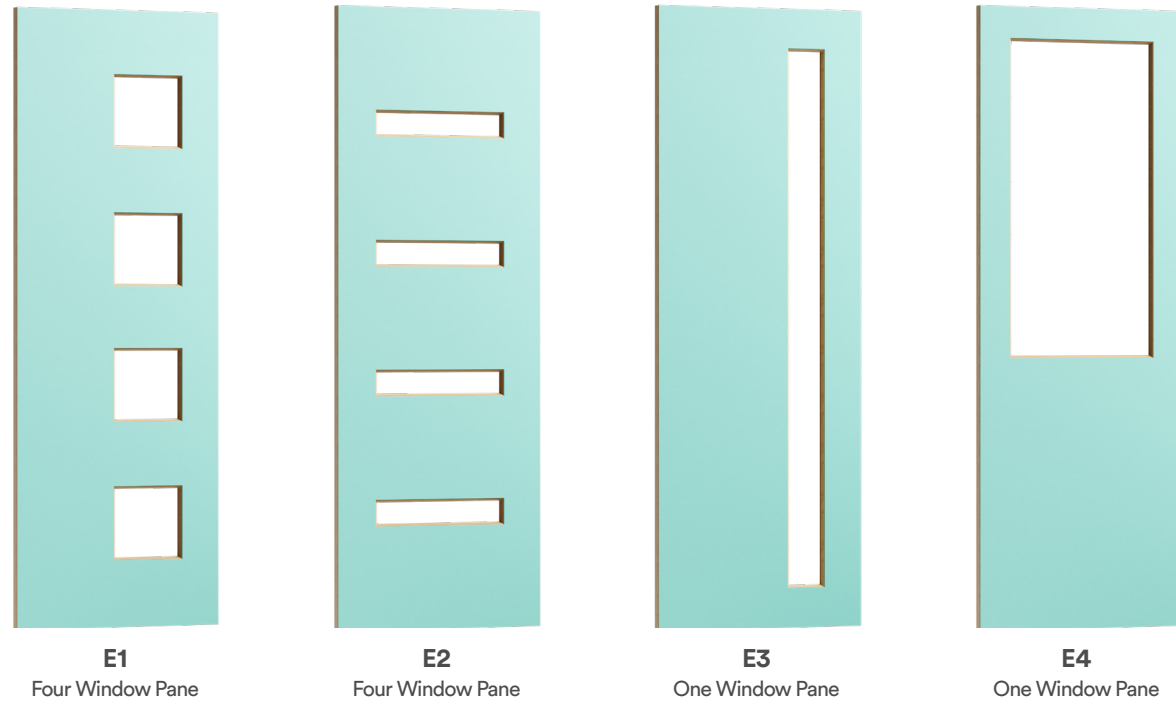

Specification Details

Door Height	2040mm / 2340mm	<i>(Custom heights also available)</i>
Door Widths	420 - 1200mm	<i>(Custom widths also available)</i>
Door Thickness	40mm	3.2mm weather resistant skin 42mm x 33mm pine frame 33mm chipboard core
Features	2 Glass Options - Clear / Translucent (Frosted)	

i Custom sizes available on request, not available with EzyJamb Door Frames.