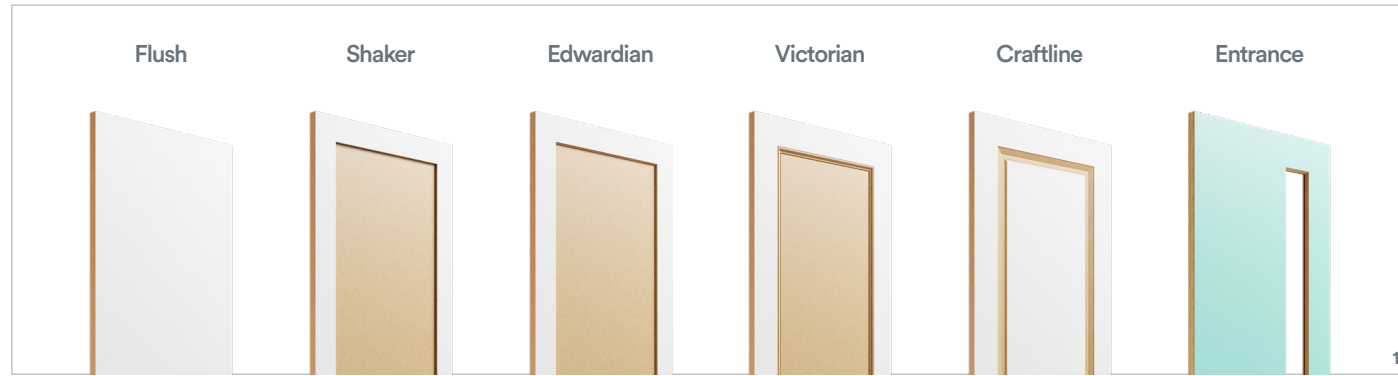

Custom sizes available on request.

Specification Details

Door Height	2040mm / 2340mm	<i>(Custom heights also available)</i>
Door Widths	420 - 1200mm	<i>(Custom widths also available)</i>
Door Thickness	40mm	3.2mm weather resistant skin 42mm x 33mm pine frame 33mm chipboard core
Features	2 Glass Options - Clear / Translucent (Frosted)	

i Custom sizes available on request, not available with EzyJamb Door Frames.

Door Options

EzyDor | Door Style

EzyDor | Door Preparation

1 EzyDor Entrance Doors not available with EzyJamb Door Frames or RocYork Door Hinges

EzyDor | Additional Door Options

EzyDor Frame Core Flush Panel installed with EzyJamb Single Rebate Door Frame

QuickShip

Shipment in
48 Hrs
 From Receipt of Order

Receive select stock sizes of EzyDor® premium doors on a quick turnaround to keep up with short project lead times.