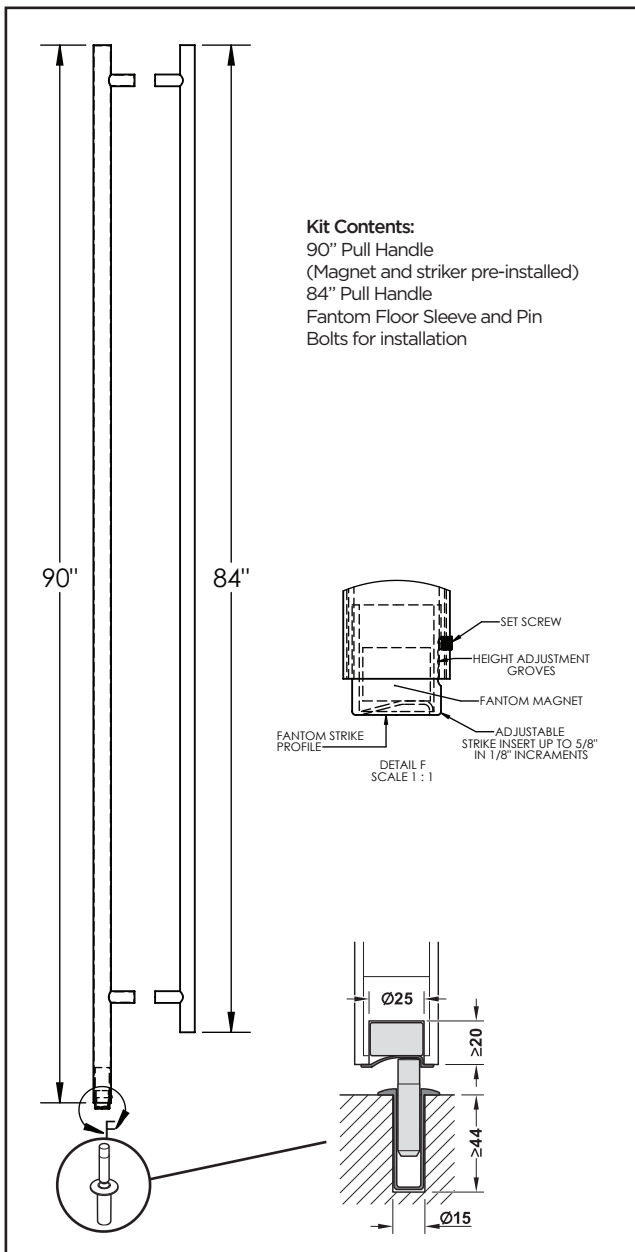

FANTOM DOOR PULL

→ Standard

- > Door Pull + Concealed Magnetic Doorstop
- > Hold-open function (28NM)
- > Trip-hazard-free doorstop

F

- > Area of application: ALL glass doors, aluminium framed doors, timber doors requiring a door pull. Ideal for offices, government buildings
- > Installation: Door Pull - Standard installation procedure, bolting through door into corresponding handle receptricol. Doorstop - Floor sleeve drilled into floor and silicone fixed into floor.

→ Packaging - Trade

Material	Finish/colour	SKU
Door Pull: Stainless Steel	Brushed SS	FDP-SS
	Black	FDP-BLK
Floor Sleeve: Cast Aluminium		
Magnet: N30 Neodymium		
Pin: Bright Steel /Plastic capping		

Packing: 1 piece