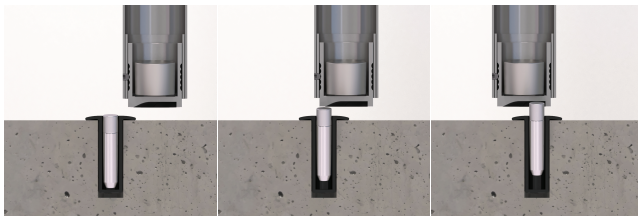

FANTOM DOOR PULL

→ Standard

- > Door Pull + Concealed Magnetic Doorstop
- > Hold-open function (28NM)
- > Trip-hazard-free doorstop

F

- > Area of application: ALL glass doors, aluminium framed doors, timber doors requiring a door pull. Ideal for offices, government buildings
- > Installation: Door Pull - Standard installation procedure, bolting through door into corresponding handle receptricol. Doorstop - Floor sleeve drilled into floor and silicone fixed into floor.

→ Packaging - Trade

Material	Finish/colour	SKU
Door Pull: Stainless Steel	Brushed SS	FDP-SS
	Black	FDP-BLK
Floor Sleeve: Cast Aluminium		
Magnet: N30 Neodymium		
Pin: Bright Steel /Plastic capping		

Packing: 1 piece

→ For use on all doors