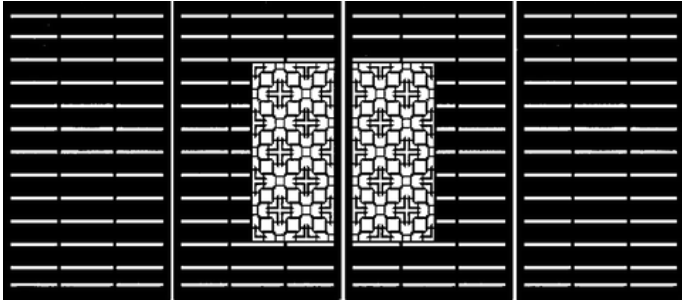

GRILLE WITH LINES SET

Dimensions (mm): 1800 x 1100 x 4 EA