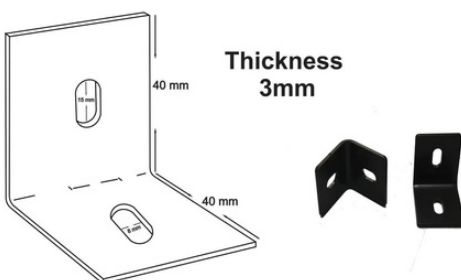

MOUNTING BRACKETS FOR WOODEN POSTS

Mounting brackets make installing the panels easy. Available in corten steel (suitable for Corten Steel Fence) and Powder Coated Finish.

- 3 mm steel brackets with 8.00 mm slots for fence mounts.
- Easy to install with suitable bolts or screws.
- Colour matched with fence panels when bought together (black by default).