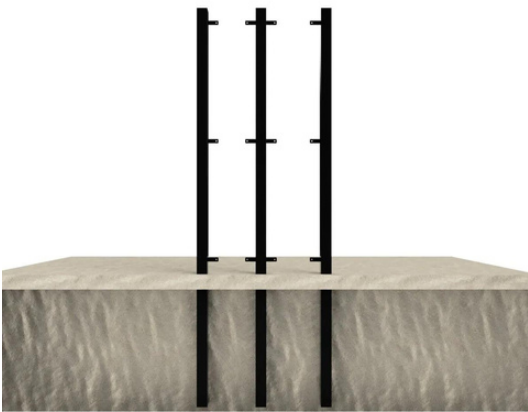

## OTHER OPTIONS FOR DESIGN JUNCTION FENCE PANELS

Our fence panels are available in a range of sizes and in completely custom sizes.

We have stock designs done for most panels done at:

- 1800 x 1100
- 1500 x 1100
- 1200 x 1100

## FLANGE MOUNTED FENCE POSTS FOR DECKS AND PATIOS

Fence posts with mounting brackets are perfect for installing fence panels or privacy screens around patios, decks and other hard surfaces. Available in plain steel ( suitable for Corten Steel Fence) and Powder Coated Finish.

- Made from 75 x 75 mm steel extrusion
- 3 mm steel lugs with 6.5mm holes for fence mounts.
- 5 mm bottom mounting brackets with 8.5mm holes for extra strength
- Welded post caps for clean elegant look
- Posts 50 mm higher than fences panels ( contact us to change this dimension)
- 50mm gap below fence panels. ( contact us to change this dimension)
- Default gap between posts and fence panels 25 mm. ( contact us to change this dimension)
- Easy to install with suitable bolts or screws.