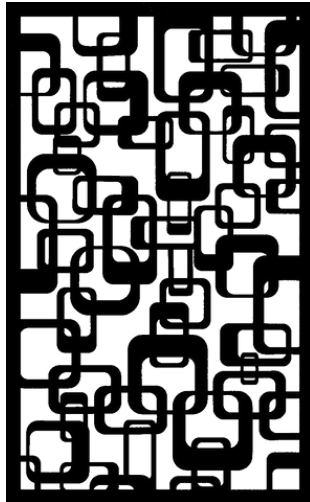

FLOWER AND POLKA

Dimensions (mm): 1800 x 1100 x 3

FLOWER AND POLKA  
(DOUBLE)

Dimensions (mm): 1800 x 1100 x 3

BAMBOO

Dimensions (mm): 1800 x 1100 x 3 EA

TREE OF LIFE

Dimensions (mm): 1800 x 1100 x 3

VERTICAL TETRIS

Dimensions (mm): 1800 x 1100 x 3

SQUARES

Dimensions (mm): 1800 x 1100 x 3

THE SQUARES

Dimensions (mm): 1800 x 1100 x 3

SQUARES AND  
RECTANGLES

Dimensions (mm): 1800 x 1100 x 3

VERTICAL LINES

Dimensions (mm): 1800 x 1100 x 3

HORIZONTAL LINES

Dimensions (mm): 1800 x 1100 x 3

RANDOM LINES

Dimensions (mm): 1800 x 1100 x 3

LINKS

Dimensions (mm): 1800 x 1100 x 3