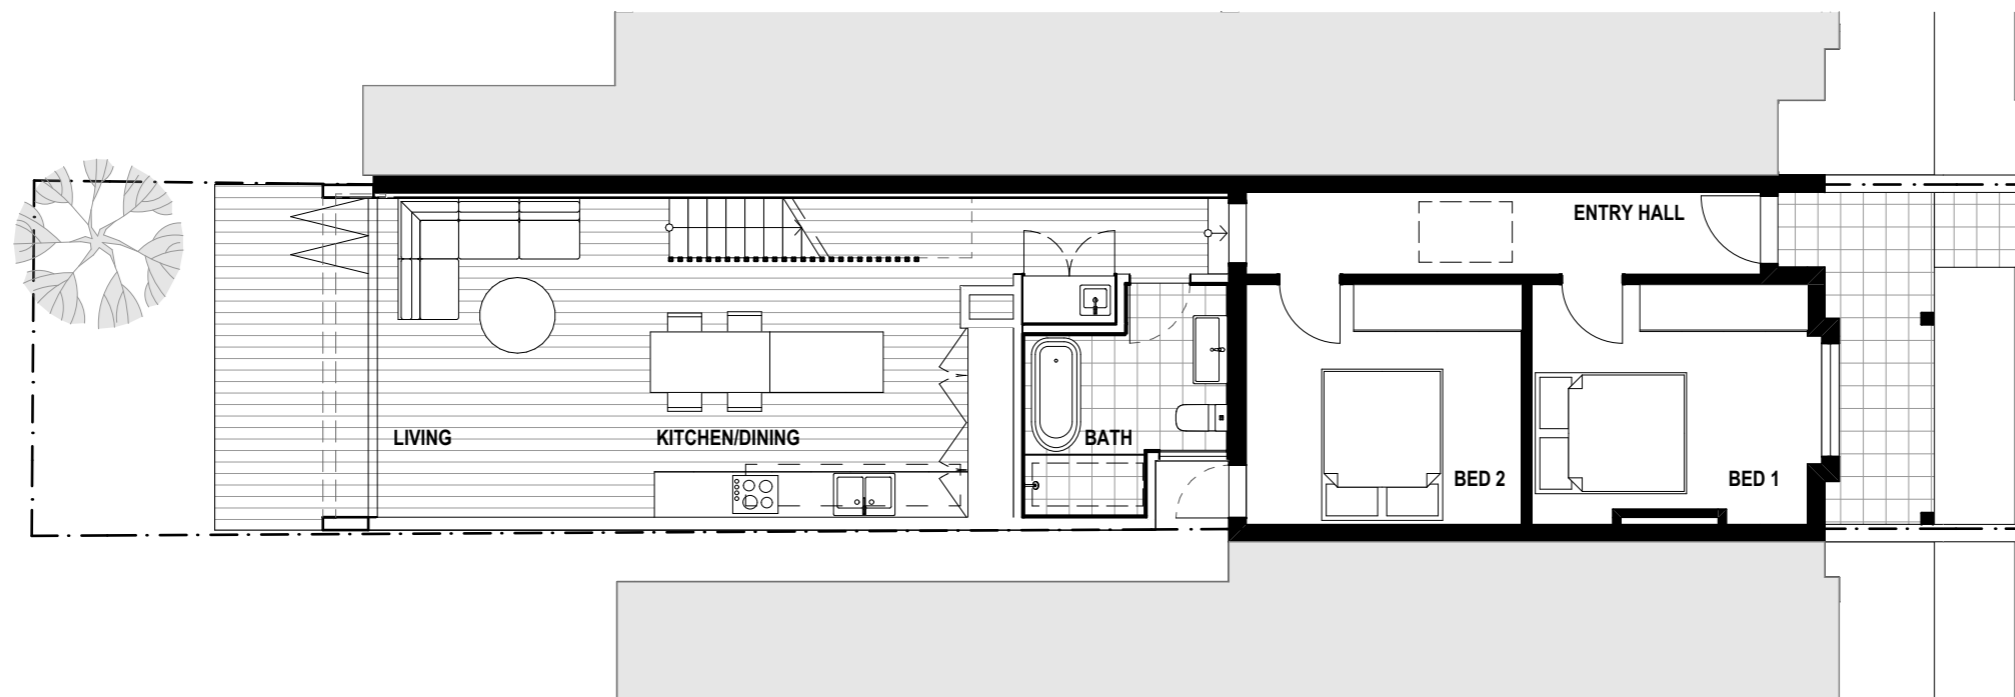

FIRST FLOOR PLAN

GROUND FLOOR PLAN

**NEWTOWN LIGHTHAUS, NEWTOWN NSW**  
 FLOOR PLANS  
 SCALE: 1:100