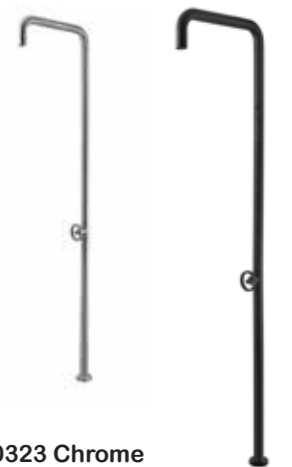

SHOWERS

RAS11-316
ROUND SHOWER HEAD (200mm) & ARM (400mm)
316 MARINE GRADE STAINLESS STEEL
★★★☆☆ 3 STAR 9.0L/MIN - S15603

RDS05-316
ROUND SHOWER HEAD (200mm) & DROPPER (200mm)
316 MARINE GRADE STAINLESS STEEL
★★★☆☆ 3 STAR 9.0L/MIN - S15604

TAPS

WSS001-316
WALL SPOUT (214mm)
316 MARINE GRADE STAINLESS STEEL

VTA012-316-BR
HI BASIN MIXER
316 MARINE GRADE STAINLESS STEEL
★★★★★ 4 STAR 6.5L/MIN - T36961(V)

WALL MIXER

WMS001-316
WALL MIXER (External + Internal)
316 MARINE GRADE STAINLESS STEEL

800323 Chrome
800323B Black
ARMANDO VICARIO RESORT OUTDOOR SHOWER
316 MARINE GRADE STAINLESS STEEL
6.5L/MIN - S14571 (Stainless Steel)
6.5L/MIN - S14571(V) Black