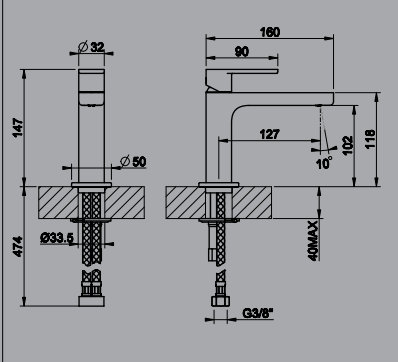

Basin Mixer - No Pop Up

5 Star, 5.0L/min

29910	29910B	29910BN
Chrome	Black	Brushed Nickel