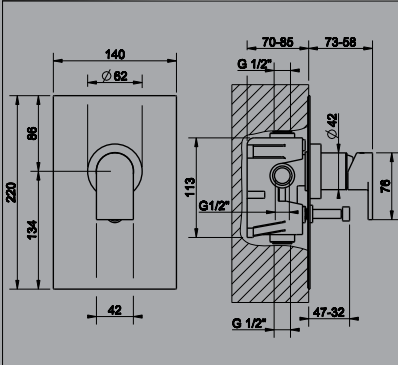

Wall Mixer with Diverter

09973-38679	09973-38679B	09973-38679BN
Chrome	Black	Brushed Nickel