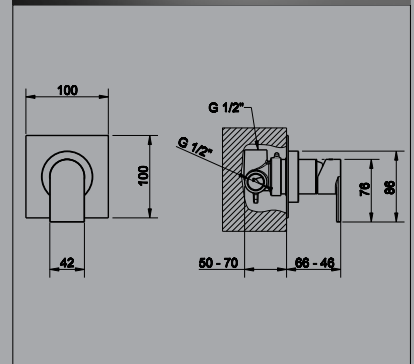

Wall Mixer

5 Star, 5.0L/min

13312-38709	13312-38709B	13312-38709BN
Chrome	Black	Brushed Nickel