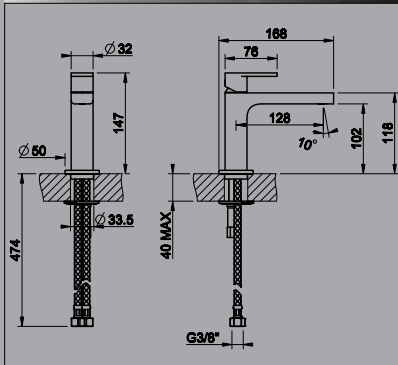

Basin Mixer - No Pop Up

5 Star, 5.0L/min

38605	38605B	38605BN
Chrome	Black	Brushed Nickel