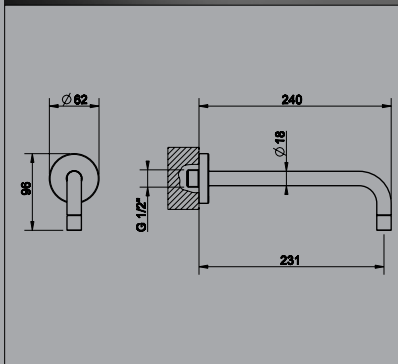

5 Star, 5.5L/min

13297-18694	13297-18694B	13297-18694BN
Chrome	Black	Brushed Nickel

Wall Mounted Basin Spout (Female)

5 Star, 5.5L/min

13302	13302B	13302BN
Chrome	Black	Brushed Nickel

Wall Mounted Bath Spout (Female)