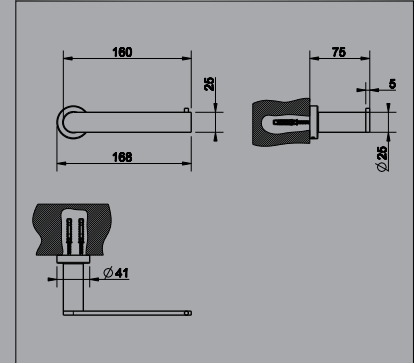

Wall Mounted Paper Roll Holder

38849	38849B	38849BN
Chrome	Black	Brushed Nickel