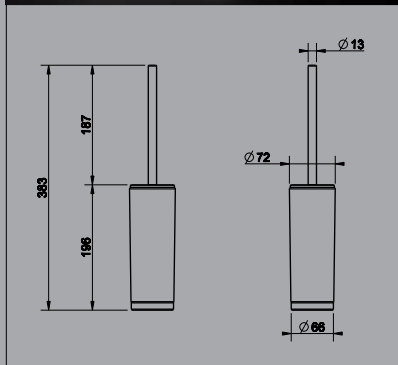

Standing Brush Holder Holder

in White Glass

38845	38845B	38845BN
Chrome	Black	Brushed Nickel