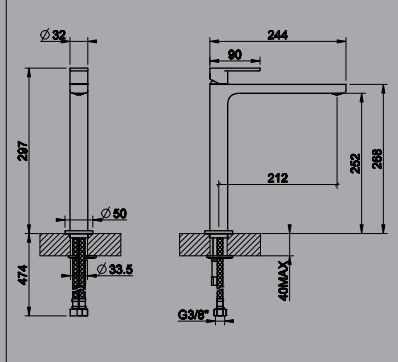

High Basin Mixer - No Pop Up

5 Star, 5.0L/min

29909	29909B	29909BN
Chrome	Black	Brushed Nickel