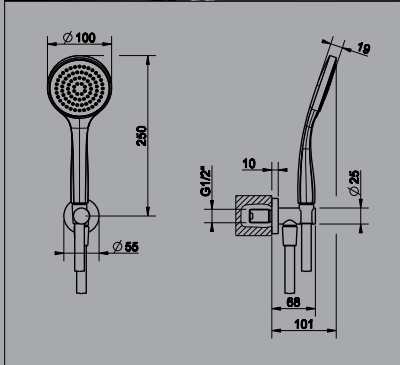

NEW Hand Shower Set

3 Star, 8.0L/min

38723	38723B	38723BN
Chrome	Black	Brushed Nickel