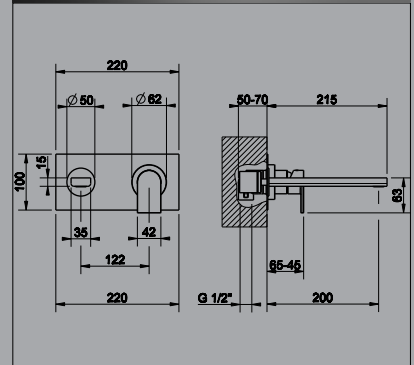

5 Star, 5.0L/min

13297-38689	13297-38689B	13297-38689BN
Chrome	Black	Brushed Nickel

Wall Mounted Basin Spout (Female)

5 Star, 5.0L/min

38712	38712B	38712BN
Chrome	Black	Brushed Nickel

Wall Mounted Bath Spout (Female)