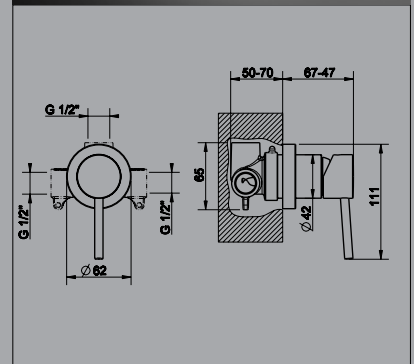

Wall Mixer

5 Star, 5.5L/min

13312-19709	13312-19709B	13312-19709BN
Chrome	Black	Brushed Nickel