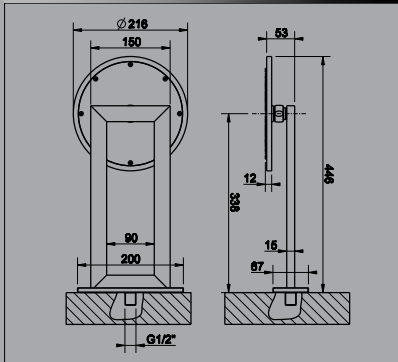

Shower Head

3 Star, 8.0L/min

34349	34349B	34349BN
Chrome	Black	Brushed Nickel