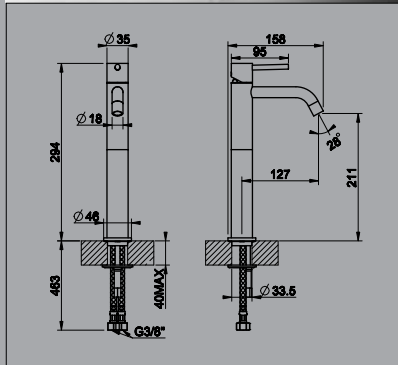

High Basin Mixer - No Pop Up

5 Star, 5.0L/min

18604	18604B	18604BN
Chrome	Black	Brushed Nickel