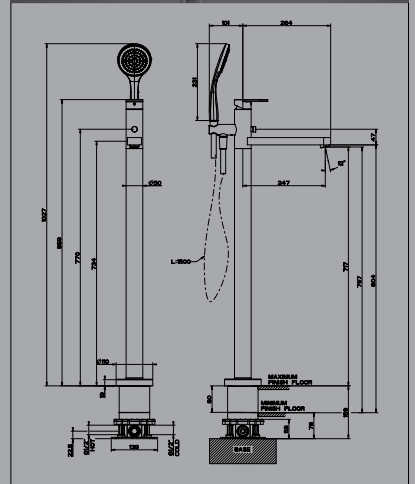

NEW Freestanding Bath Filler

COMING SOON

46189-24979	46189-24979B	46189-24979BN
Chrome	Black	Brushed Nickel