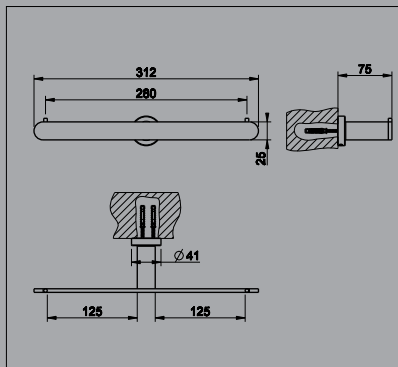

38849	38849B	38849BN
Chrome	Black	Brushed Nickel

Towel Ring

38909	38909B	38909BN
Chrome	Black	Brushed Nickel

Wall Mounted Paper Towel Holder

38915	38915B	38915BN
Chrome	Black	Brushed Nickel

Towel Rail
300mm