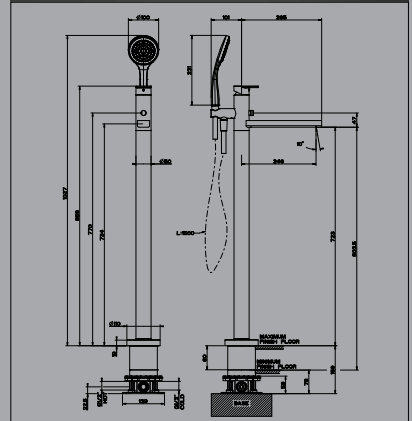

NEW Freestanding Bath Filler

COMING SOON

46189-24969	46189-24969B	46189-24969BN
Chrome	Black	Brushed Nickel