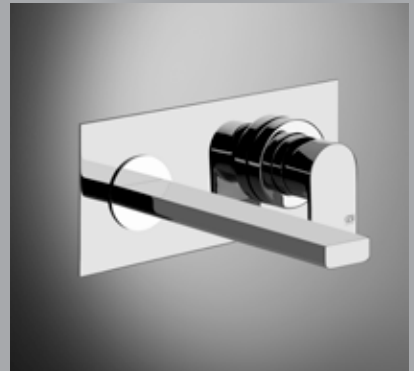

Basin Mixer - No Pop Up

5 Star, 5.0L/min

38605	38605B	38605BN
Chrome	Black	Brushed Nickel

High Basin Mixer - No Pop Up

5 Star, 5.0L/min

38609	38609B	38609BN
Chrome	Black	Brushed Nickel

Built-in Mixer with Spout

5 Star, 5.0L/min

13297-38689	13297-38689B	13297-38689BN
Chrome	Black	Brushed Nickel

Wall Mounted Basin Spout (Female)

5 Star, 5.0L/min

38712	38712B	38712BN
Chrome	Black	Brushed Nickel

Wall Mounted Bath Spout (Female)