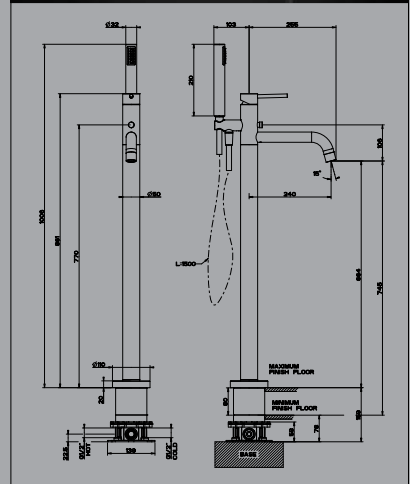

Freestanding Bath Filler

COMING SOON

46189-24942	46189-24942B	46189-24942BN
Chrome	Black	Brushed Nickel