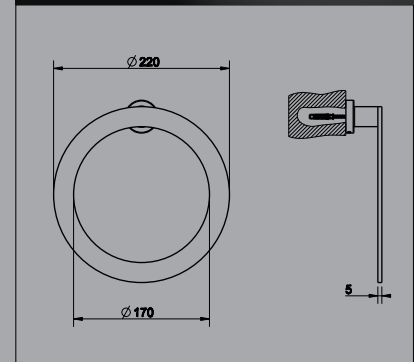

Towel Ring

38909	38909B	38909BN
Chrome	Black	Brushed Nickel