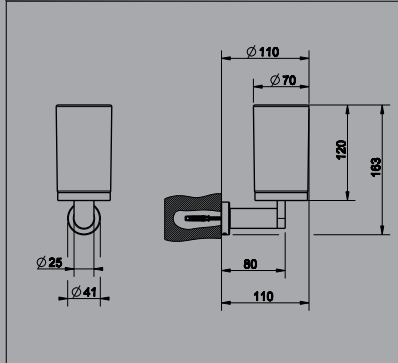

Wall Mounted Tumbler Holder

in White Glass

38809	38809B	38809BN
Chrome	Black	Brushed Nickel