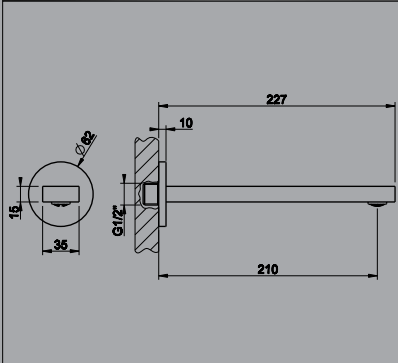

5 Star, 5.0L/min

13297-35888	13297-35888B	13297-35888BN
Chrome	Black	Brushed Nickel

Wall Mounted Basin Spout (Female)

With an open flow aerator for use over a bath
5 Star, 5.0L/min

35900	35900B	35900BN
Chrome	Black	Brushed Nickel