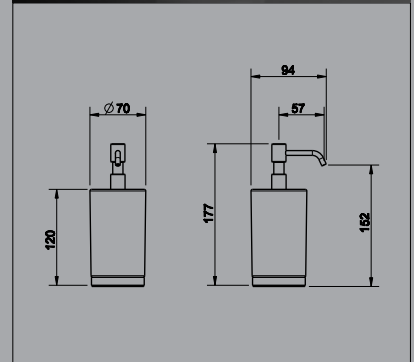

Standing Soap Dispenser

in White Glass

38839	38839B	38839BN
Chrome	Black	Brushed Nickel