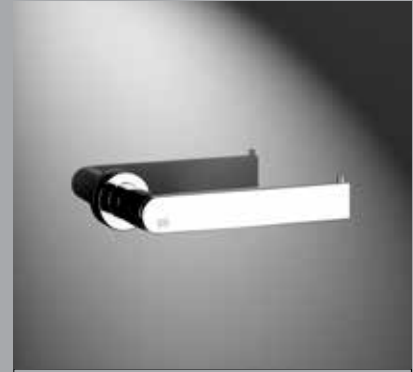

Wall Mounted Paper Roll Holder

38849	38849B	38849BN
Chrome	Black	Brushed Nickel