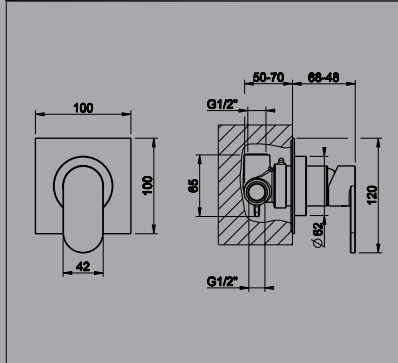

Wall Mixer

13312-35909	13312-35909B	13312-35909BN
Chrome	Black	Brushed Nickel