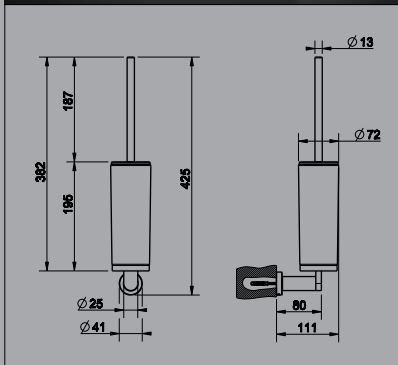

Wall Mounted Brush Holder Holder

in White Glass

38821	38821B	38821BN
Chrome	Black	Brushed Nickel