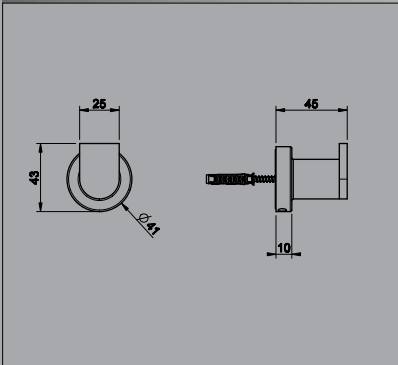

38897	38897B	38897BN
Chrome	Black	Brushed Nickel

Towel Rail
450mm

38900	38900B	38900BN
Chrome	Black	Brushed Nickel

Towel Rail
600mm

38903	38903B	38903BN
Chrome	Black	Brushed Nickel

Wall Mounted Robe Hook

38921	38921B	38921BN
Chrome	Black	Brushed Nickel