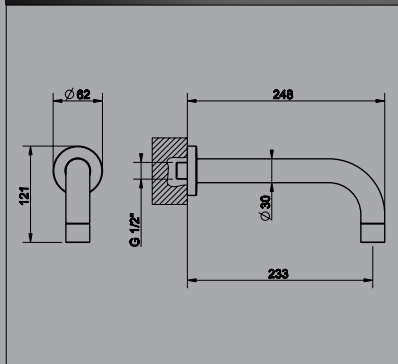

Wall Mounted Bath Spout (Female)

5 Star, 5.5L/min

13316	13316B	13316BN
Chrome	Black	Brushed Nickel