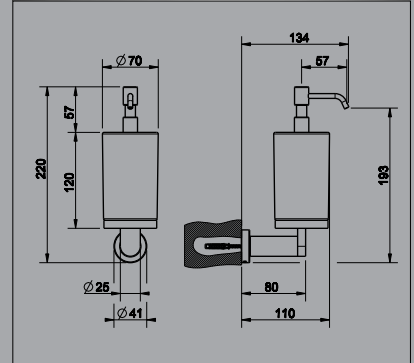

Wall Mounted Soap Dispenser

in White Glass

38815	38815B	38815BN
Chrome	Black	Brushed Nickel