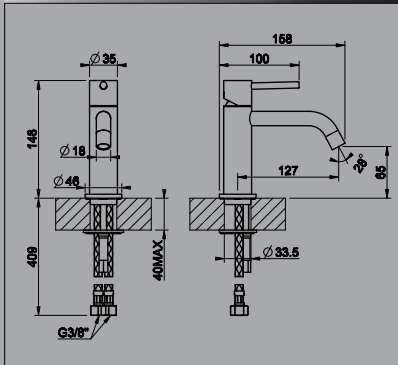

Small Basin Mixer - No Pop Up

5 Star, 5.0L/min

18602	18602B	18602BN
Chrome	Black	Brushed Nickel