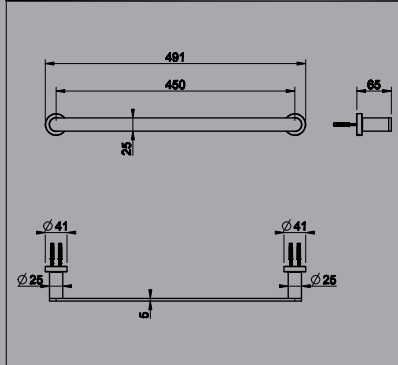

Towel Rail
450mm

38900	38900B	38900BN
Chrome	Black	Brushed Nickel