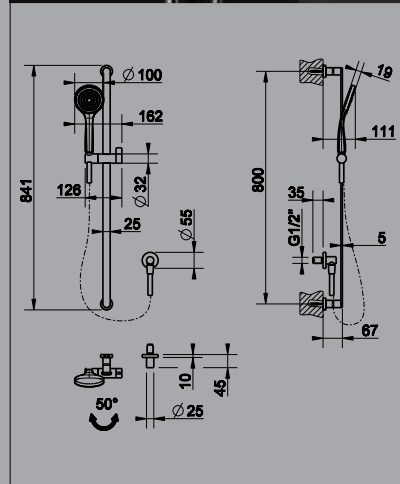

Sliding Rail with Hand Shower

3 Star, 8.0L/min

38782	38782B	38782BN
Chrome	Black	Brushed Nickel