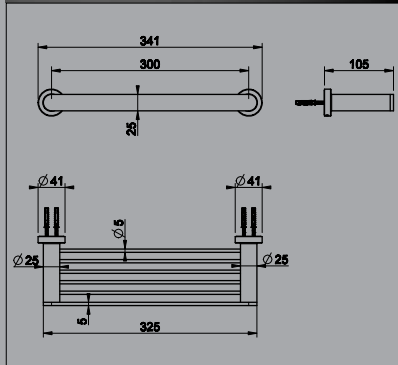

Shelf

38945	38945B	38945BN
Chrome	Black	Brushed Nickel