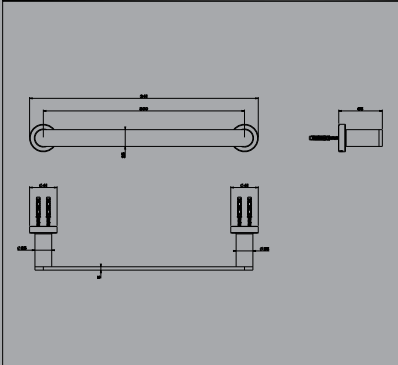

Towel Rail
300mm

38897	38897B	38897BN
Chrome	Black	Brushed Nickel