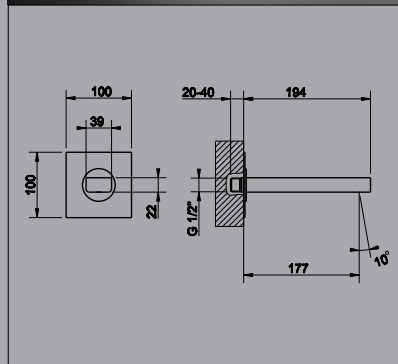

Wall Mounted Bath Spout (Female)

5 Star, 5.0L/min

38715	38715B	38715BN
Chrome	Black	Brushed Nickel