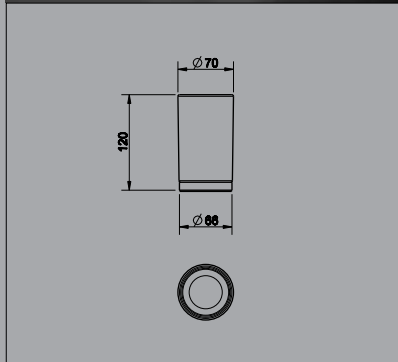

Standing Tumbler Holder

in White Glass

38833	38833B	38833BN
Chrome	Black	Brushed Nickel