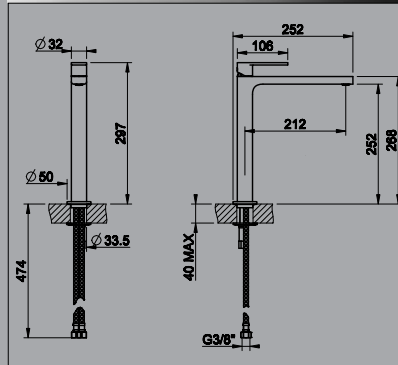

High Basin Mixer - No Pop Up

5 Star, 5.0L/min

38609	38609B	38609BN
Chrome	Black	Brushed Nickel