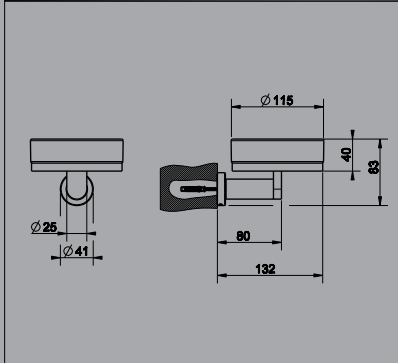

Wall Mounted Soap Holder

in White Glass

38803	38803B	38803BN
Chrome	Black	Brushed Nickel