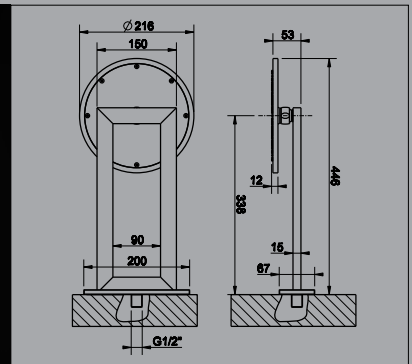

Shower Head

3 Star, 8.0L/min

34349	34349B	34349BN
Chrome	Black	Brushed Nickel