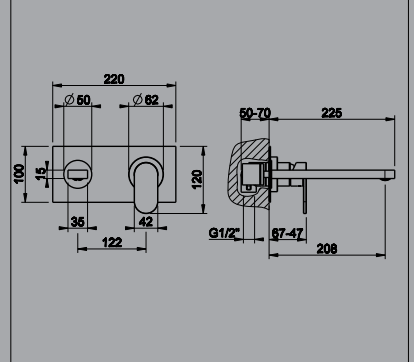

Built-in Mixer with Spout

5 Star, 5.0L/min

13297-35888	13297-35888B	13297-35888BN
Chrome	Black	Brushed Nickel