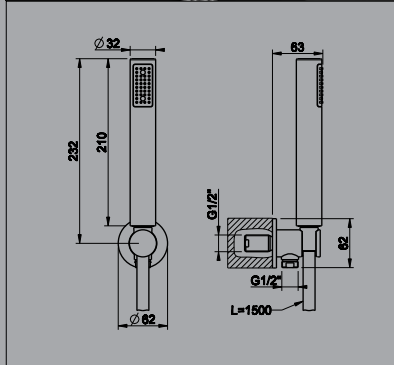

Hand Shower Set

3 Star, 8.5L/min

14324	14324B	14324BN
Chrome	Black	Brushed Nickel