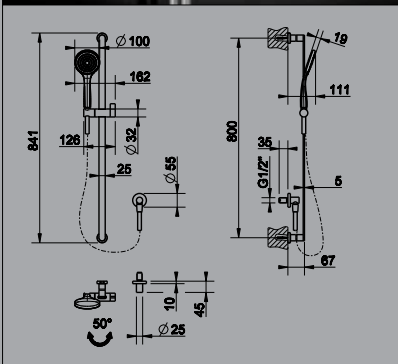

Hand Shower Set

3 Star, 8.0L/min

38723	38723B	38723BN
Chrome	Black	Brushed Nickel