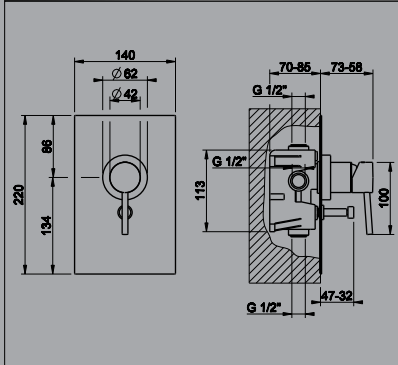

Wall Mixer with Diverter

09973-19679	09973-19679B	09973-19679BN
Chrome	Black	Brushed Nickel