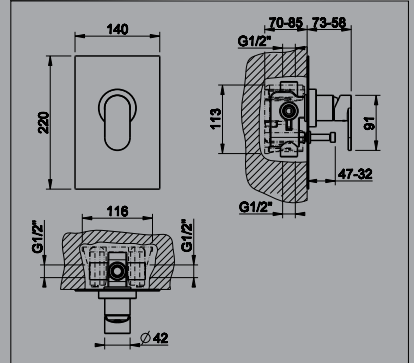

Wall Mixer with Diverter

09973-35879	09973-35879B	09973-35879BN
Chrome	Black	Brushed Nickel