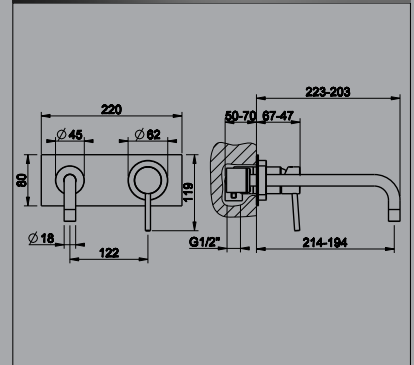

5 Star, 5.5L/min

13297-18694	13297-18694B	13297-18694BN
Chrome	Black	Brushed Nickel

Wall Mounted Basin Spout (Female)

5 Star, 5.5L/min

13302	13302B	13302BN
Chrome	Black	Brushed Nickel

Wall Mounted Bath Spout (Female)