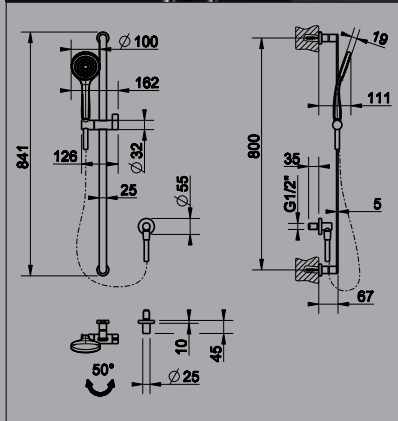

Sliding Rail with Hand Shower

3 Star, 8.0L/min

38782	38782B	38782BN
Chrome	Black	Brushed Nickel