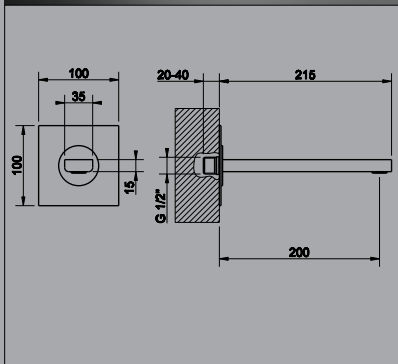

5 Star, 5.0L/min

13297-38689	13297-38689B	13297-38689BN
Chrome	Black	Brushed Nickel

Wall Mounted Basin Spout (Female)

5 Star, 5.0L/min

38712	38712B	38712BN
Chrome	Black	Brushed Nickel

Wall Mounted Bath Spout (Female)