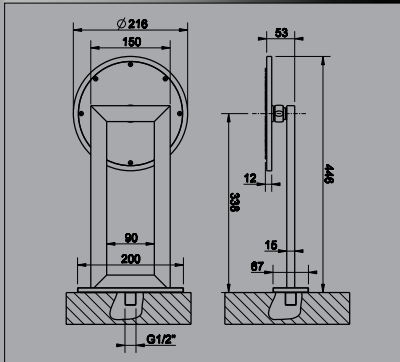

Shower Head

3 Star, 8.0L/min

34349	34349B	34349BN
Chrome	Black	Brushed Nickel