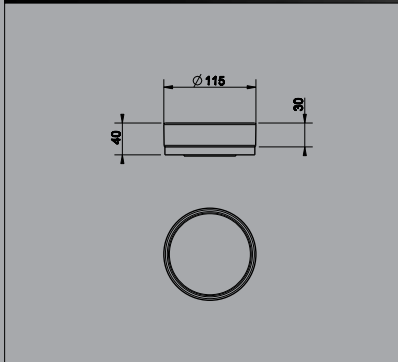

Standing Soap Holder

in White Glass

38827	38827B	38827BN
Chrome	Black	Brushed Nickel