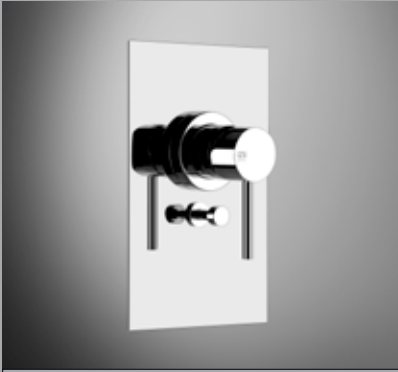

Wall Mixer with Diverter

09973-19679	09973-19679B	09973-19679BN
Chrome	Black	Brushed Nickel