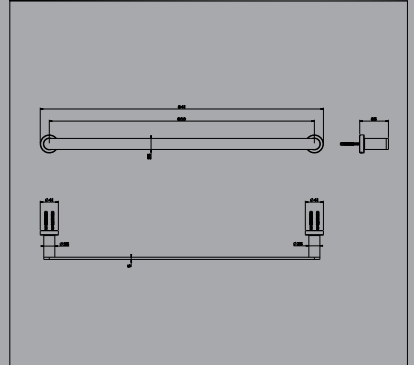

38897	38897B	38897BN
Chrome	Black	Brushed Nickel

Towel Rail
450mm

38900	38900B	38900BN
Chrome	Black	Brushed Nickel

Towel Rail
600mm

38903	38903B	38903BN
Chrome	Black	Brushed Nickel

Wall Mounted Robe Hook

38921	38921B	38921BN
Chrome	Black	Brushed Nickel