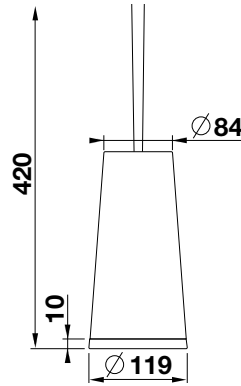

45443 STANDING BRUSH HOLDER
45419 WALL MOUNTED BRUSH HOLDER

45497 TOWEL RAIL 30CM
45500 45CM
45503 60CM

45509
TOWEL RING

Accessories

45547 SHELF 30CM
45549 45CM
45550 60CM

45455
WALL MOUNTED PAPER ROLL HOLDER