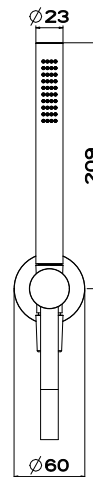

54023
SHOWER SET
3 STAR, 8.5L/MIN
WELS REGISTRATION #S12460