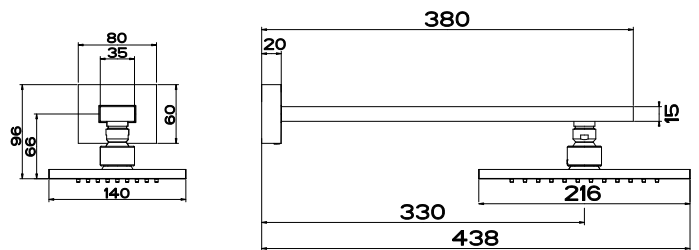

20148
WALL MOUNTED SHOWERHEAD 216X140
3 STAR, 8.0L/MIN
WELS REGISTRATION #S12129