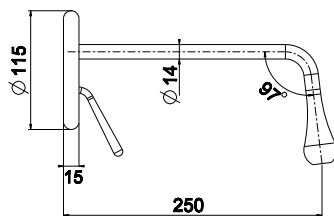

33687+33686 BUILT IN MIXER WITH SPOUT 250MM
33687_33684 200 MM
4 STAR, 7.0L/MIN
WELS REGISTRATION #T17628