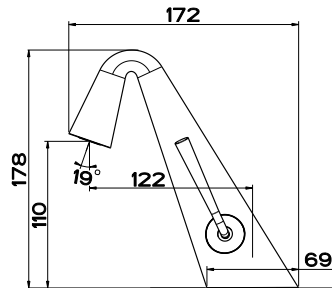

Basin Mixers