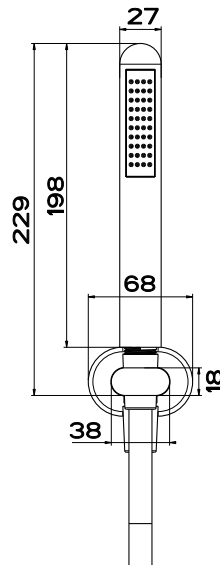

33785
WALL MOUNTED SHOWERHEAD Ø216 MM
3 STAR, 8.0L/MIN
WELS REGISTRATION #S05611(V)

33782 CEILING MOUNTED SHOWERHEAD 602MM
33781 H 387 MM
3 STAR, 7.5L/MIN
WELS REGISTRATION #S02559(V)

33773
SHOWER SET
3 STAR, 7.0L/MIN
WELS REGISTRATION #S09583