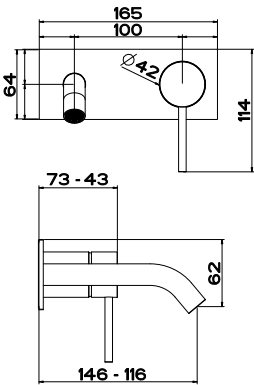

54197+54088 WALL MIXER WITH SPOUT WITHOUT WASTE

146-116MM
5 STAR, 5.5L/MIN
WELS REGISTRATION #T31175
TRAME 54197+54388
INTRECCIO 54197+54188
MECCANICA 54197+54288
CESELLO 54197+54488