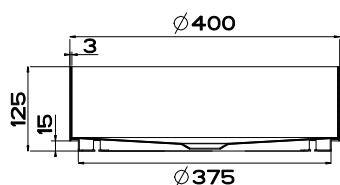

54601
COUNTER WASHBASIN IN STAINLESS STEEL
(PUSH & GO POP UP WASTE NOT INCLUDED)
54599 PUSH & GO POP UP WASTE