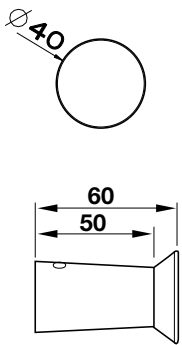

45443 STANDING BRUSH HOLDER
45419 WALL MOUNTED BRUSH HOLDER

45497 TOWEL RAIL 30CM
45500 45CM
45503 60CM

45509
TOWEL RING

Accessories

45547 SHELF 30CM
45549 45CM
45550 60CM

45455
WALL MOUNTED PAPER ROLL HOLDER