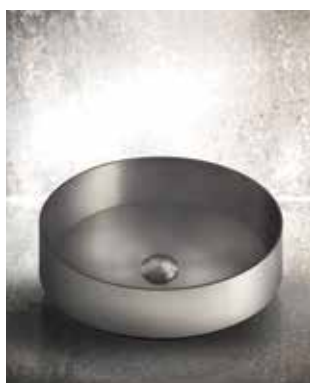

54601
COUNTER WASHBASIN IN STAINLESS STEEL
(PUSH & GO POP UP WASTE NOT INCLUDED)
54599 PUSH & GO POP UP WASTE