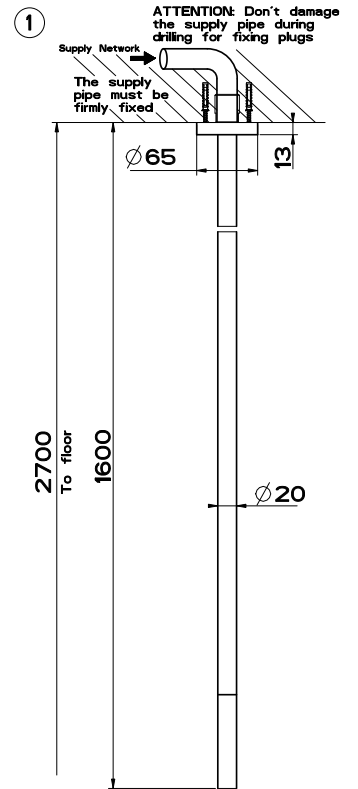

Basin Mixers

54099 CEILING MOUNTED SPOUT

1600MM LENGTH

TRAME 54399
INTRECCIO 54199
MECCANICA 54299
CESELLO 54499

5 STAR, 6.0L/MIN
WELS REGISTRATION #T31265