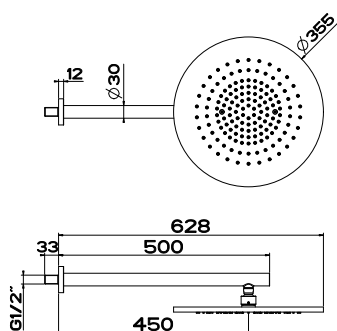

54148
WALL MOUNTED SHOWER HEAD
3 STAR, 9.0L/MIN
WELS REGISTRATION #S12750

Ceramic