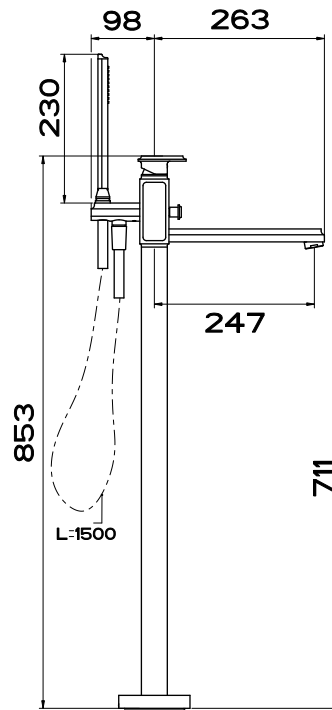

46189+46129
FREESTANDING BATH FILLER WITH HANDSHOWER