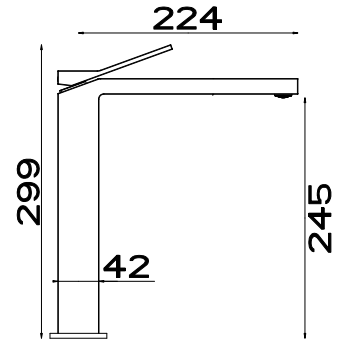

53004
HIGH BASIN MIXER WITHOUT WASTE
5 STAR, 6.0L/MIN
WELS REGISTRATION #T30861