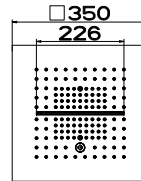

57827 + 57876 + 57099
TOTAL WELLNESS SHOWERHEAD 350X350MM ROUND
3 STAR, 8.5L/MIN | WELS REGISTRATION #S13163

57807+57875
TOTAL WELLNESS SHOWERHEAD 350X350MM SQUARE
3 STAR, 8.5L/MIN | WELS REGISTRATION #S13140