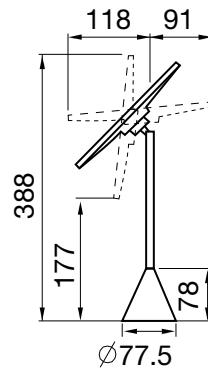

45588
ADJUSTABLE STANDING MIRROR