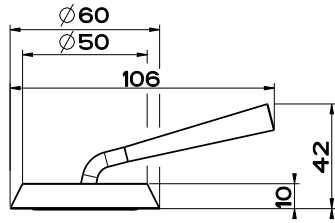

Basin Mixers

45010
COUNTER SEPARATE CONTROL