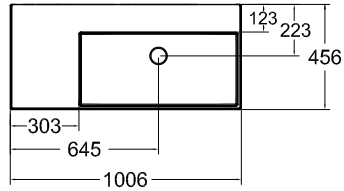

20855
WALL MOUNTED TOILET ROLL HOLDER

Accessories

20909
TOWEL RING

20921
WALL MOUNTED ROBE HOOK

20900 TOWEL RAIL 45CM
20897 TOWEL RAIL 30CM
20903 TOWEL RAIL 60CM

20947 SHELF 30CM
20949 SHELF 60CM

Ceramic

37531