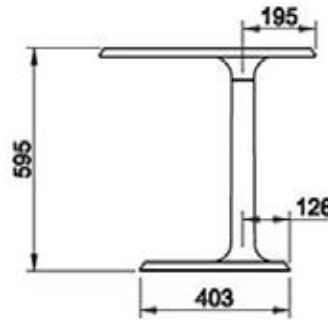

46431 STANDING TUMBLER HOLDER
46407 WALL MOUNTED TUMBLER HOLDER

46437 STANDING SOAP DISPENSER HOLDER
46413 WALL MOUNTED SOAP DISPENSER HOLDER

46443 STANDING BRUSH HOLDER
46419 WALL MOUNTED BRUSH HOLDER

46497 TOWEL RAIL 30CM
45500 45CM
45503 60CM

46547 SHELF 30CM
46545 45CM
46550 60CM

Accessories

46509
TOWEL RING

46521
WALL MOUNTED ROBE HOOK

46455
WALL MOUNTED TOILET ROLL HOLDER

46791
FREE STANDING SIDE TABLE

46588
SHAVING MIRROR

46593
WALL MOUNTED MIRROR WITH WHITE FRAME
420X900MM