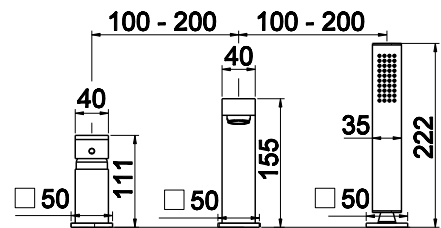

Bath

20037

3 PIECE BATH SET

6 STAR, 4.5L/MIN

WELS REGISTRATION #T20451(V)

46189+24968

FREESTANDING BATH FILLER WITH HANDSHOWER
NO STAR RATING