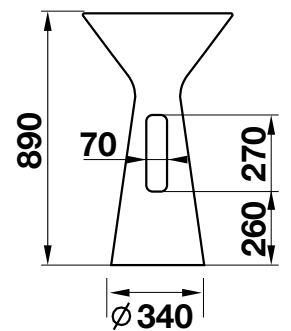

Ceramic

45911
FREESTANDING BASIN FLOOR DRAINAGE IN
CRISTALPLANT® (MATT WHITE)
45915 FREESTANDING BASIN WALL DRAINAGE