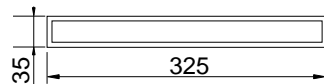

46431 STANDING TUMBLER HOLDER
46407 WALL MOUNTED TUMBLER HOLDER

46437 STANDING SOAP DISPENSER HOLDER
46413 WALL MOUNTED SOAP DISPENSER HOLDER

46443 STANDING BRUSH HOLDER
46419 WALL MOUNTED BRUSH HOLDER

46497 TOWEL RAIL 30CM
45500 45CM
45503 60CM