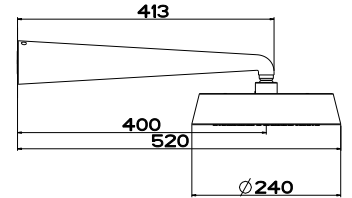

Shower

45163
WALL MOUNTED SHOWERHEAD
3 STAR, 7.0L/MIN
WELS REGISTRATION #S09414

45151
WALL MOUNTED SHOWERHEAD
3 STAR, 8.5L/MIN
WELS REGISTRATION #S09319