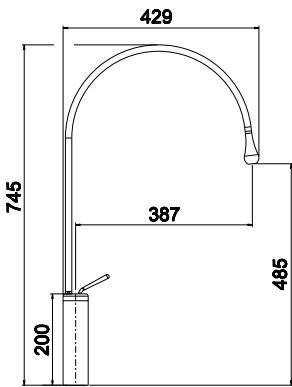

33610
BASIN MIXER WITH SPOUT
4 STAR, 7.0L/MIN
WELS REGISTRATION #T21546(V)