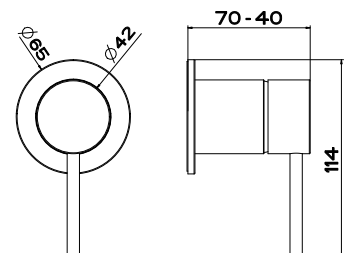

53112+54019 WALL MIXER

TRAME 53112+54319
INTRECCIO 53112+54119
MECCANICA 53112+54219
CESELLO 53112+54419