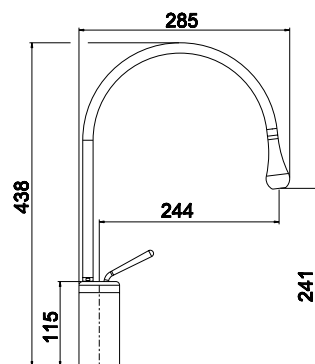

33605
BASIN MIXER WITH SPOUT
4 STAR, 7.0L/MIN
WELS REGISTRATION #T21547(V)