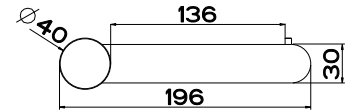

45443 STANDING BRUSH HOLDER
45419 WALL MOUNTED BRUSH HOLDER

45497 TOWEL RAIL 30CM
45500 45CM
45503 60CM

45509
TOWEL RING

Accessories

45547 SHELF 30CM
45549 45CM
45550 60CM

45455
WALL MOUNTED PAPER ROLL HOLDER