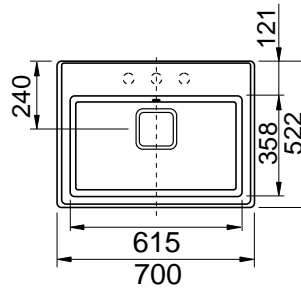

46811
WALL-MOUNTED OR COUNTER WASHBASIN IN CRISTALPLANT® (MATT WHITE) FIT 3 TAPHOLE