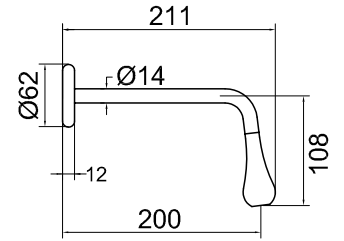

33715
WALL MOUNTED BASIN SPOUT 200MM
3 STAR, 8.5L/MIN
WELS REGISTRATION #T15561