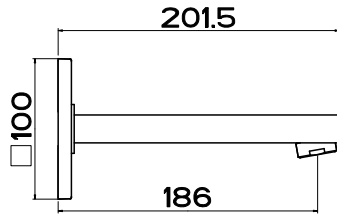

Bath & Shower Mixers