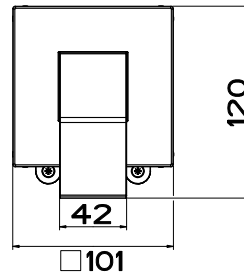

44697 + 53088
BUILT IN MIXER WITH SPOUT WITHOUT WASTE
207MM PROJECTION
5 STAR, 6.0L/MIN
WELS REGISTRATION # T30864

46112 + 53109
WALL MIXER

20114
WALL MOUNTED SPOUT 207MM
PROJECTION
5 STAR, 6.0L/MIN
WELS REGISTRATION #T30993