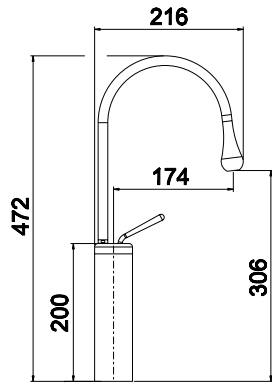

Basin Mixers

33608
BASIN MIXER WITH SPOUT
4 STAR, 7.0L/MIN
WELS REGISTRATION #T07554(V)