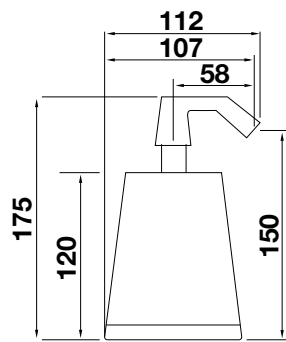

45437 STANDING SOAP DISPENSER HOLDER
45413 WALL MOUNTED SOAP DISPENSER HOLDER