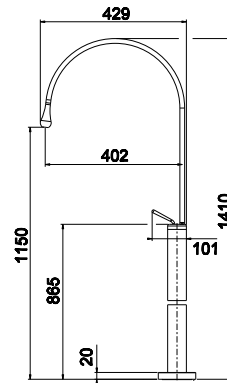

33629 + 33628
FREESTANDING SPOUT
4 STAR, 7.0L/MIN
WELS REGISTRATION # T20800