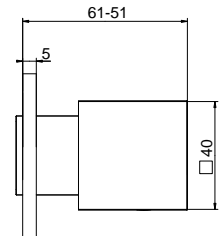

Private Wellness Showers

57827 + 57876 + 57099
TOTAL WELLNESS SHOWERHEAD 350X350MM ROUND
3 STAR, 8.5L/MIN | WELS REGISTRATION #S13163