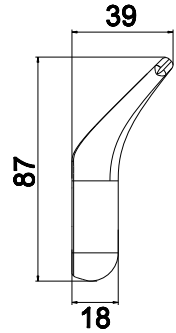

38188
 ADJUSTABLE STANDING MIRROR

38178 BLACK WASTE PAPER BASKET
 38177 WHITE

Accessories

38109
TOWEL RING

38121
WALL MOUNTED ROBE HOOK

38055
WALL MOUNTED PAPER ROLL HOLDER

38100 TOWEL RAIL 45CM
38097 TOWEL RAIL 30CM
38103 TOWEL RAIL 60CM