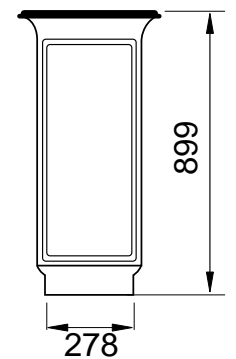

46825
FREESTANDING WASHBASIN IN CRISTALPLANT® (MATT WHITE). WALL DRAINAGE