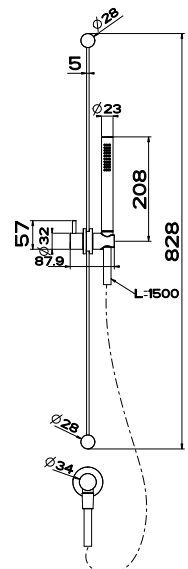

54045
COMPLETE SHOWER RAIL
3 STAR, 8.5L/MIN
WELS REGISTRATION #T12459