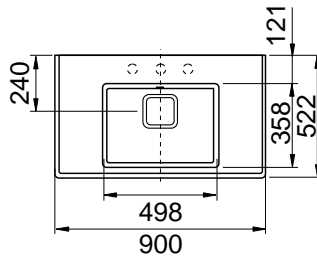

46813
WALL-MOUNTED OR COUNTER CONSOLE IN CRISTALPLANT® (MATT WHITE) FIT 3 TAPHOLE