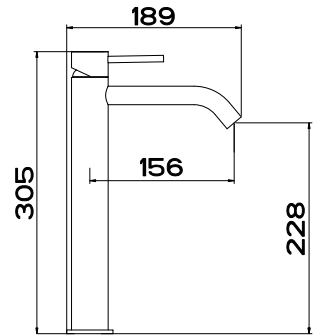

54006 HIGH BASIN MIXER WITHOUT WASTE

TRAME 54306
INTRECCIO 54106
MECCANICA 54206
CESELLO 54406
5 STAR, 5.0L/MIN
WELS REGISTRATION #T31281