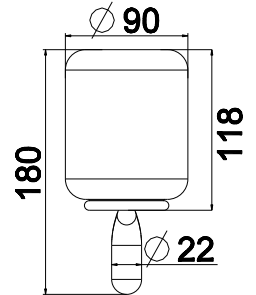

38008 BLACK WALL MOUNTED TUMBLER HOLDER
38007 WHITE WALL-MOUNTED
38034 WHITE STANDING
38035 BLACK STANDING