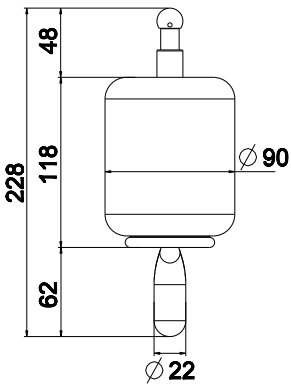

38013
WHITE WALL MOUNTED SOAP DISPENSER HOLD
38037 WHITE STANDING
38014 BLACK WALL-MOUNTED
38038 BLACK STANDING