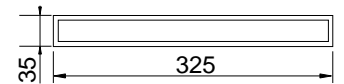

46431 STANDING TUMBLER HOLDER
46407 WALL MOUNTED TUMBLER HOLDER

46437 STANDING SOAP DISPENSER HOLDER
46413 WALL MOUNTED SOAP DISPENSER HOLDER

46443 STANDING BRUSH HOLDER
46419 WALL MOUNTED BRUSH HOLDER

46497 TOWEL RAIL 30CM
45500 45CM
45503 60CM