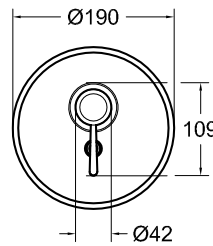

09973+33679
BUILT IN SHOWER MIXER WITH DIVERTER
5 STAR, 5.0L/MIN
WELS REGISTRATION # T13022