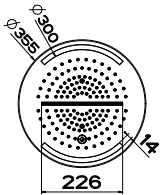

57809 + 57873
TOTAL WELLNESS SHOWERHEAD 350X350MM ROUND
3 STAR, 8.5L/MIN | WELS REGISTRATION #S13163