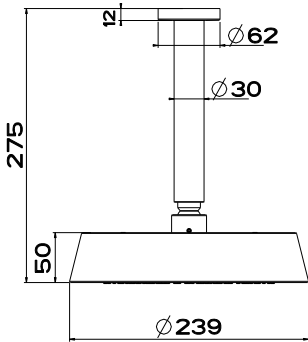

45152
CEILING MOUNTED SHOWERHEAD