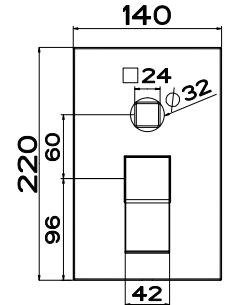

44673 + 53079
SHOWER MIXER WITH DIVERTER