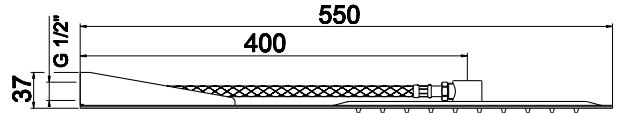

Private Wellness Showers