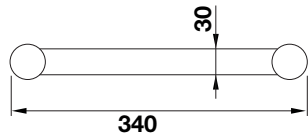

45443 STANDING BRUSH HOLDER
45419 WALL MOUNTED BRUSH HOLDER

45497 TOWEL RAIL 30CM
45500 45CM
45503 60CM

45509
TOWEL RING

Accessories

45547 SHELF 30CM
45549 45CM
45550 60CM

45455
WALL MOUNTED PAPER ROLL HOLDER