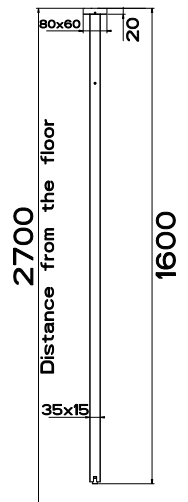

44697 + 53088
BUILT IN MIXER WITH SPOUT WITHOUT WASTE
207MM PROJECTION
5 STAR, 6.0L/MIN
WELS REGISTRATION # T30864

46112 + 53109
WALL MIXER

20114
WALL MOUNTED SPOUT 207MM
PROJECTION
5 STAR, 6.0L/MIN
WELS REGISTRATION #T30993