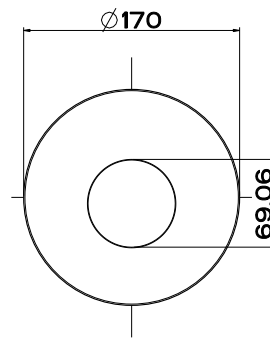

44655+45061
WALL MIXER