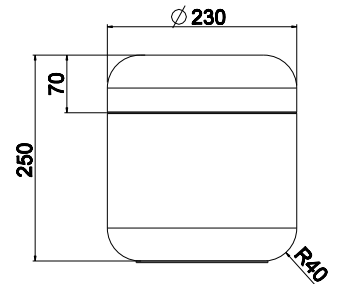

38178 BLACK WASTE PAPER BASKET
38177 WHITE