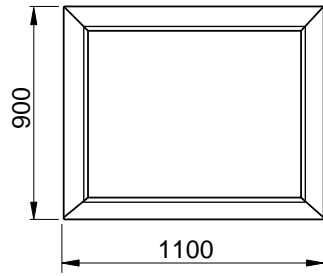

Accessories

46597
WALL MOUNTED MIRROR 1100 X 900MM