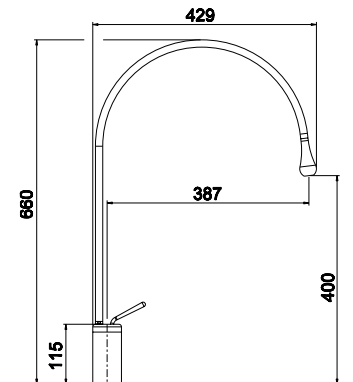

33606
BASIN MIXER WITH SPOUT
3 STAR, 8.5L/MIN
WELS REGISTRATION #T21546(V)