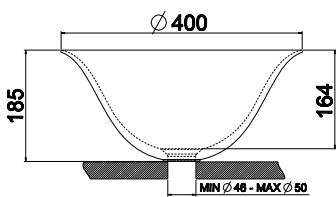

39153 WALL MOUNTED MIRROR 360X900MM WHITE
39154 360X900 MM BLACK

39126
COUNTER COPPER WASHBASIN 400MM

39136
COUNTER COPPER WASHBASIN 500MM

Ceramic

39123
COUNTER WHITE WASHBASIN 400MM

39133
COUNTER WHITE WASHBASIN 500MM