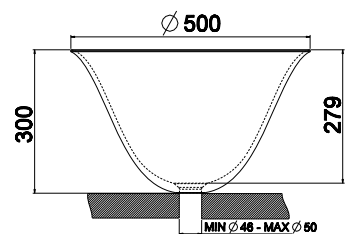

39136
COUNTER COPPER WASHBASIN 500MM