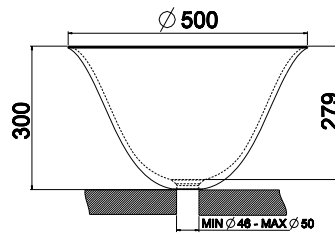

39134
COUNTER BLACK WASHBASIN 500MM