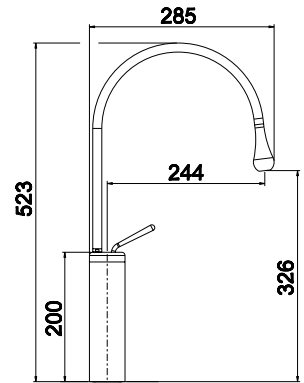

33609
BASIN MIXER WITH SPOUT
4 STAR, 7.0L/MIN
WELS REGISTRATION #T21547(V)