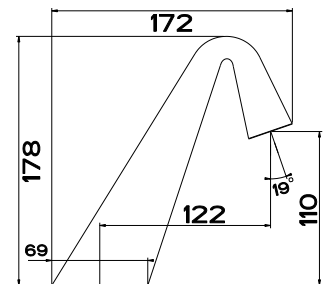

45099

CEILING BASIN SPOUT 1600MM LENGTH

3 STAR, 8.0L/MIN
WELS REGISTRATION #T25202

45093

HIGH BASIN SPOUT

5 STAR, 6.0L/MIN
WELS REGISTRATION #T24428(V)

45091

BASIN SPOUT