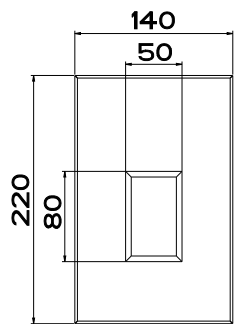

44655+46061
BUILT IN SHOWER MIXER