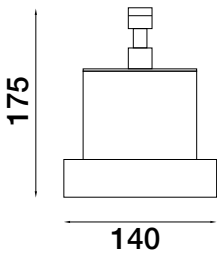

20148
WALL MOUNTED SHOWERHEAD 216X140
3 STAR, 8.0L/MIN
WELS REGISTRATION #S12129

Accessories

20819
WALL MOUNTED TOILET BRUSH HOLDER

20801
WALL MOUNTED SOAP HOLDER

20813
WALL MOUNTED SOAP DISPENSER

20807
WALL MOUNTED TUMBLER HOLDER