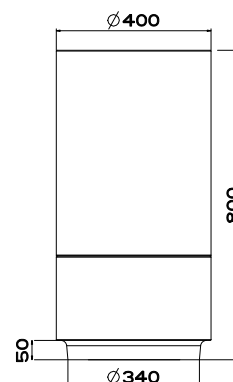

54601
SUPPORT FOR BASIN