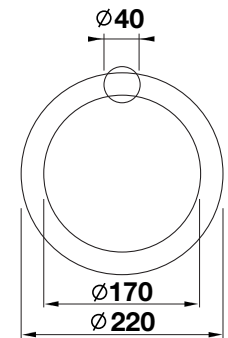

45443 STANDING BRUSH HOLDER
45419 WALL MOUNTED BRUSH HOLDER

45497 TOWEL RAIL 30CM
45500 45CM
45503 60CM

45509
TOWEL RING

Accessories

45547 SHELF 30CM
45549 45CM
45550 60CM

45455
WALL MOUNTED PAPER ROLL HOLDER