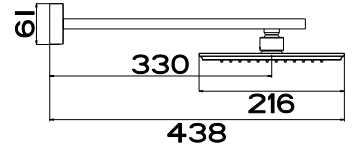

46152
VERTICAL SHOWERHEAD
3 STAR, 7.0L/MIN
WELS REGISTRATION #S09261(V)