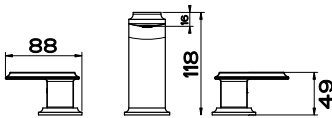

46011

THREE HOLE BASIN MIXER WITH SPOUT,
WITHOUT WASTE

4 STAR, 7.5L/MIN

WELS REGISTRATION #T22361