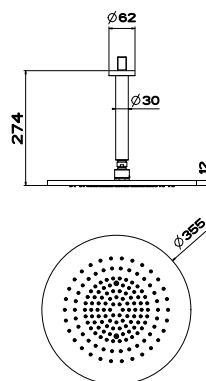

54152
VERTICAL SHOWER HEAD
3 STAR, 8.5L/MIN
WELS REGISTRATION #S12752