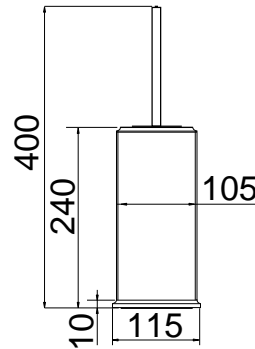

46431 STANDING TUMBLER HOLDER
46407 WALL MOUNTED TUMBLER HOLDER

46437 STANDING SOAP DISPENSER HOLDER
46413 WALL MOUNTED SOAP DISPENSER HOLDER

46443 STANDING BRUSH HOLDER
46419 WALL MOUNTED BRUSH HOLDER

46497 TOWEL RAIL 30CM
45500 45CM
45503 60CM