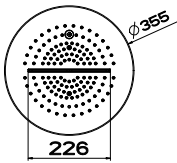

33051
TREMILLIMETRI ROUND RAIN SHOWER
3 STAR, 8.0L/MIN
WELS REGISTRATION #S02557(V)