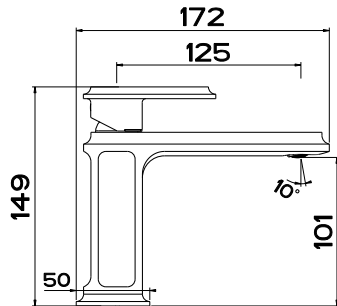

Basin Mixers

46002

BASIN MIXER WITHOUT WASTE

4 STAR, 7.5L/MIN

WELS REGISTRATION #T22362