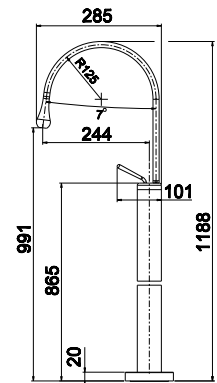

33629+33624
FREESTANDING SPOUT 125MM
4 STAR, 7.0L/MIN
WELS REGISTRATION #T17627