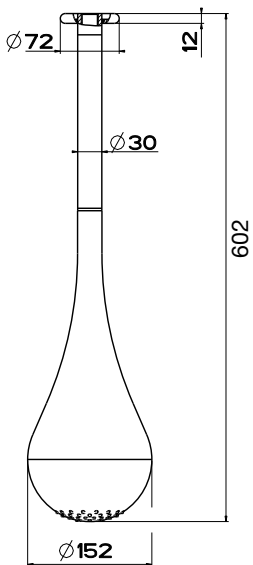

33785
WALL MOUNTED SHOWERHEAD Ø216 MM
3 STAR, 8.0L/MIN
WELS REGISTRATION #S05611(V)

33782 CEILING MOUNTED SHOWERHEAD 602MM
33781 H 387 MM
3 STAR, 7.5L/MIN
WELS REGISTRATION #S02559(V)

33773
SHOWER SET
3 STAR, 7.0L/MIN
WELS REGISTRATION #S09583