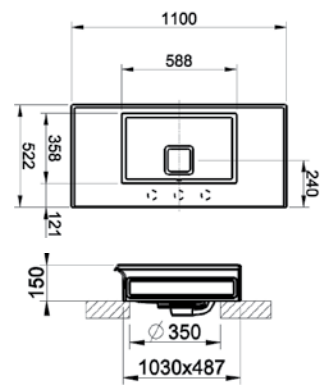

Accessories

46597
WALL MOUNTED MIRROR 1100 X 900MM

46595
WALL MOUNTED MIRROR 700 X 900MM

46715
FREESTANDING BATHTUB,
CRISTALPLANT® (MATT WHITE)

46815
WALL-MOUNTED OR COUNTER BASIN
IN CRISTALPLANT® (MATT WHITE).
INSTALLATION ON 46821 OR 46817