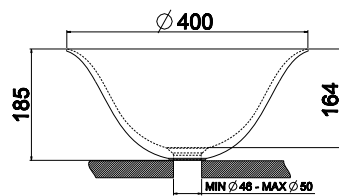

39126
COUNTER COPPER WASHBASIN 400MM