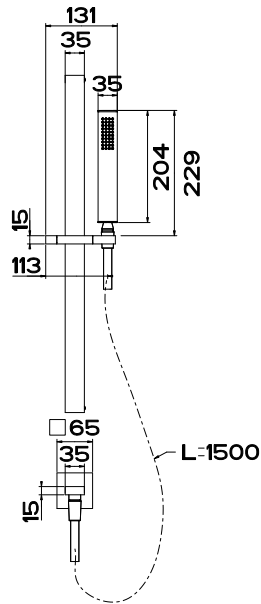

Bath & Shower Mixers

20142
SLIDING RAIL
3 STAR, 9.0L/MIN
WELS REGISTRATION #S06287