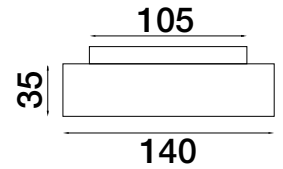

20801
WALL MOUNTED SOAP HOLDER