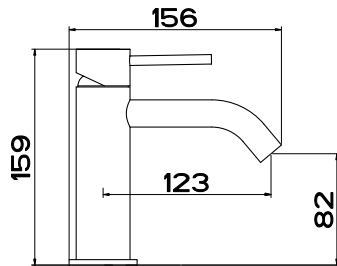

Basin Mixers

54002 BASIN MIXER WITHOUT WASTE

TRAME 54302
INTRECCIO 54102
MECCANICA 54202
CESELLO 54402
5 STAR, 5.0L/MIN
WELS REGISTRATION #T31269