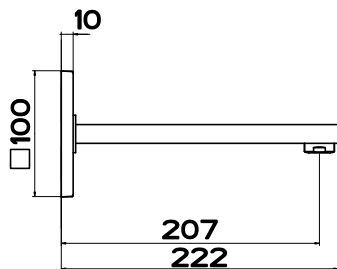

44697 + 53088
BUILT IN MIXER WITH SPOUT WITHOUT WASTE
207MM PROJECTION
5 STAR, 6.0L/MIN
WELS REGISTRATION # T30864

46112 + 53109
WALL MIXER

20114
WALL MOUNTED SPOUT 207MM
PROJECTION
5 STAR, 6.0L/MIN
WELS REGISTRATION #T30993