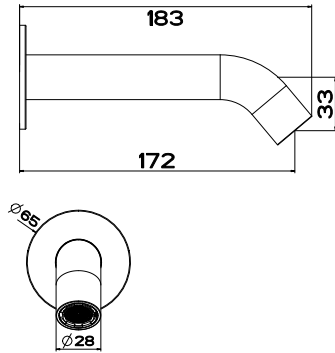

Bath & Showers

54008
BATH SPOUT
187MM PROJECTION