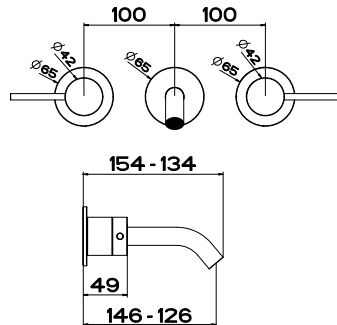

Basin Mixers

45089+54092 THREE HOLE WALL MIXER

TRAME 45089+54392
INTRECCIO 45089+54192
MECCANICA 45089+54292
CESELLO 45089+54492

146-116MM
5 STAR, 5.5L/MIN
WELS REGISTRATION #T32189