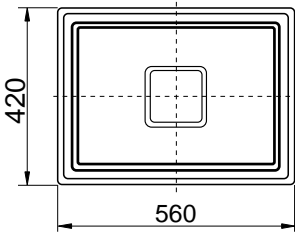

46805
COUNTER WASHBASIN IN WHITE EUROPEAN CERAMIC WITHOUT OVERFLOW