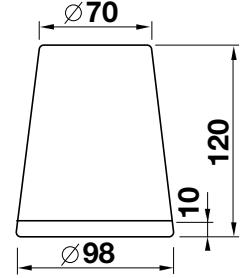

45431 STANDING TUMBLER HOLDER
45407 WALL MOUNTED TUMBLER HOLDER