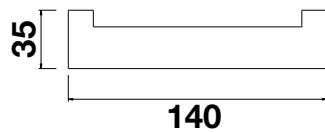

20148
WALL MOUNTED SHOWERHEAD 216X140
3 STAR, 8.0L/MIN
WELS REGISTRATION #S12129

Accessories

20819
WALL MOUNTED TOILET BRUSH HOLDER

20801
WALL MOUNTED SOAP HOLDER

20813
WALL MOUNTED SOAP DISPENSER

20807
WALL MOUNTED TUMBLER HOLDER