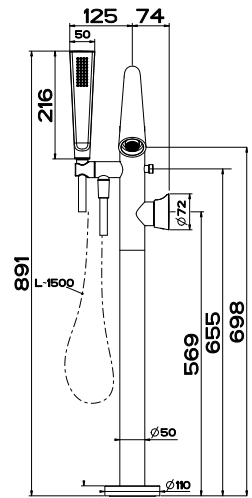

46189+54028
FREESTANDING BATH FILLER
WITH HANDSHOWER
NOT STAR RATED, 7.0L/MIN
WELS REGISTRATION #T12501