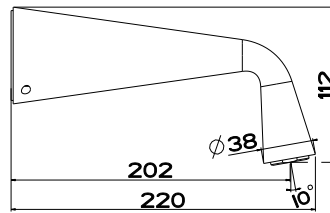

45103
BATH SPOUT