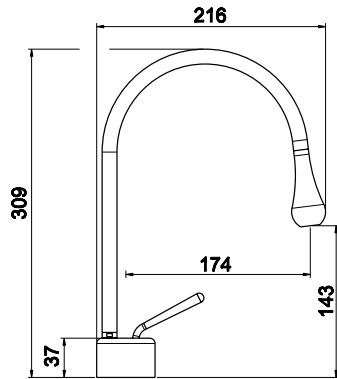

Basin Mixers

33601
BASIN MIXER WITH SPOUT
4 STAR, 7.0L/MIN
WELS REGISTRATION #T07554