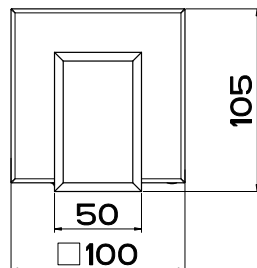

46112+46106

WALL MIXER