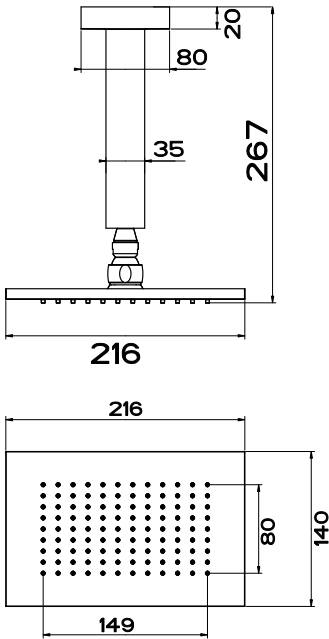

46189 + 53128
FREESTANDING
BATH FILLER WITH
HANDSHOWER
NO STAR RATING, 7.0L/MIN
WELS REGISTRATION #S12366

Bath & Shower Mixers

20120
BATH SPOUT

44673 + 53079
SHOWER MIXER WITH DIVERTER

20151
CEILING MOUNTED SHOWERHEAD 216X140MM
3 STAR, 8.0L/MIN
WELS REGISTRATION #S02901