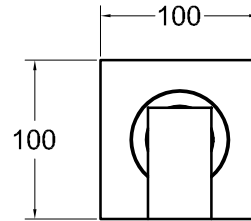

13312+20109

WALL MIXER