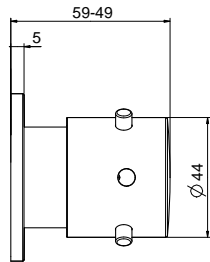

Private Wellness Showers

57827 + 57876 + 57099
TOTAL WELLNESS SHOWERHEAD 350X350MM ROUND
3 STAR, 8.5L/MIN | WELS REGISTRATION #S13163