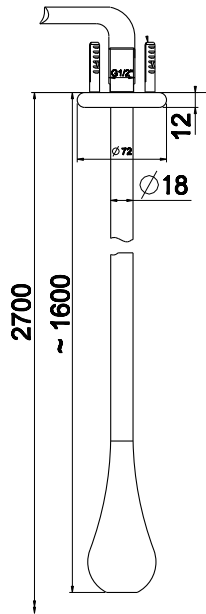

Basin Mixers

33699
CEILING MOUNTED SPOUT 1600MM
5 STAR, 5.0L/MIN
WELS REGISTRATION #T13022