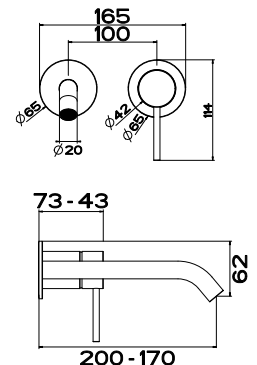

54197+54086 WALL MIXER WITH SPOUT WITHOUT WASTE

200-170MM
5 STAR, 5.5L/MIN
WELS REGISTRATION #T31183
TRAME 54197+54386
INTRECCIO 54197+54186
MECCANICA 54197+54286
CESELLO 54197+54486