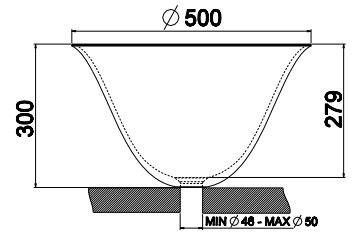

39153 WALL MOUNTED MIRROR 360X900MM WHITE
39154 360X900 MM BLACK

39126
COUNTER COPPER WASHBASIN 400MM

39136
COUNTER COPPER WASHBASIN 500MM

Ceramic

39123
COUNTER WHITE WASHBASIN 400MM

39133
COUNTER WHITE WASHBASIN 500MM