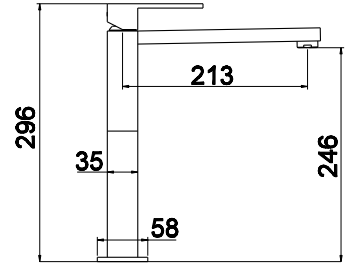

11924

HIGH BASIN MIXER WITHOUT WASTE

6 STAR, 4.5L/MIN

WELS REGISTRATION #T20451(V)