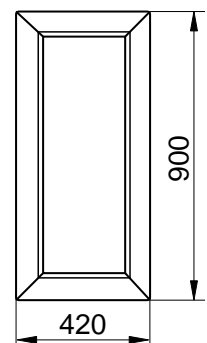

46547 SHELF 30CM
46545 45CM
46550 60CM

Accessories

46509
TOWEL RING

46521
WALL MOUNTED ROBE HOOK

46455
WALL MOUNTED TOILET ROLL HOLDER

46791
FREE STANDING SIDE TABLE

46588
SHAVING MIRROR

46593
WALL MOUNTED MIRROR WITH WHITE FRAME
420X900MM