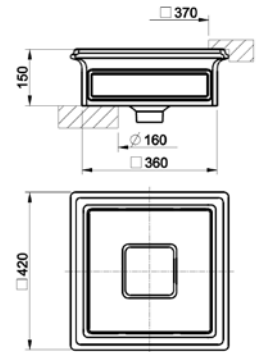

46803
COUNTER WASHBASIN IN WHITE EUROPEAN CERAMIC WITHOUT OVERFLOW