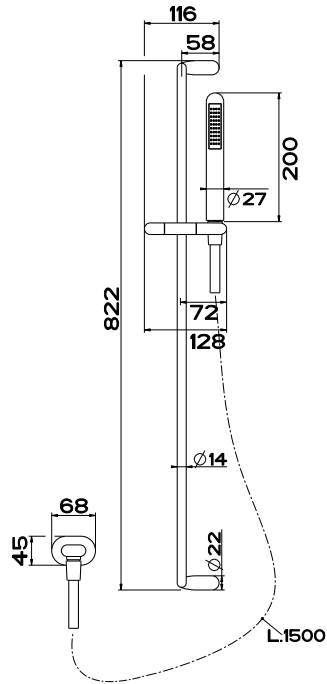

Shower

33647
SLIDING RAIL
3 STAR, 9.0L/MIN
WELS REGISTRATION #S06287