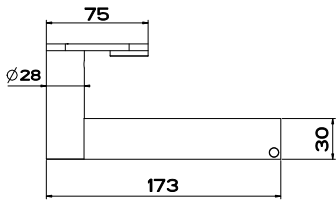

54749
PAPER ROLL HOLDER