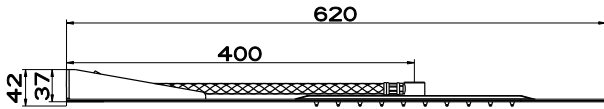

Private Wellness Showers