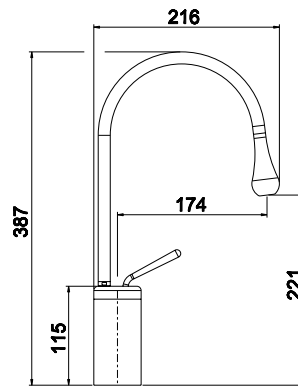

33604
BASIN MIXER WITH SPOUT
4 STAR, 7.0L/MIN
WELS REGISTRATION #T07554(V)