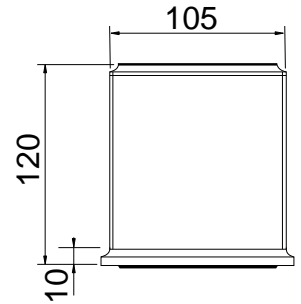

46431 STANDING TUMBLER HOLDER
46407 WALL MOUNTED TUMBLER HOLDER

46437 STANDING SOAP DISPENSER HOLDER
46413 WALL MOUNTED SOAP DISPENSER HOLDER

46443 STANDING BRUSH HOLDER
46419 WALL MOUNTED BRUSH HOLDER

46497 TOWEL RAIL 30CM
45500 45CM
45503 60CM