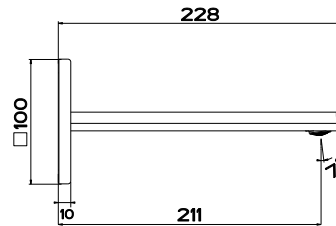

46100

WALL MOUNTED SPOUT

4 STAR, 7.5L/MIN

WELS REGISTRATION #T22360