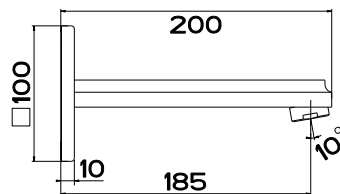

46103
WALL MOUNTED BATH SPOUT