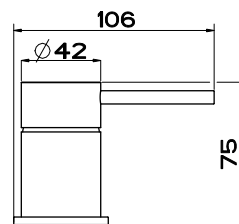

54005 COUNTER SPOUT

TRAME 54305
INTRECCIO 54105
MECCANICA 54205
CESELLO 54405