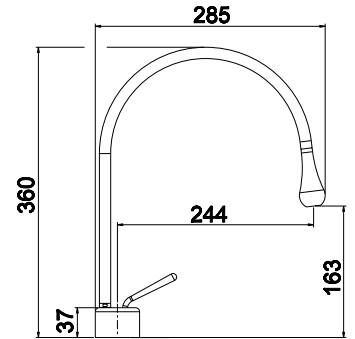

33602
BASIN MIXER WITH SPOUT
4 STAR, 7.0L/MIN
WELS REGISTRATION #T21547