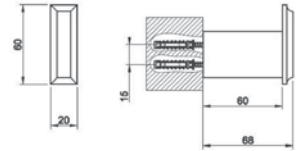

46521
WALL MOUNTED ROBE HOOK