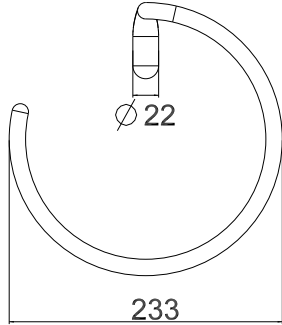

Accessories

38109
TOWEL RING