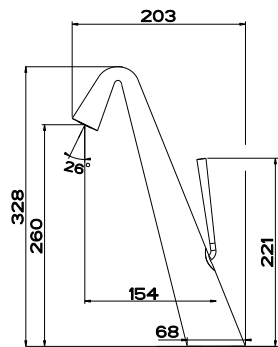

45001

BASIN MIXER WITHOUT WASTE

6 STAR, 6.0L/MIN
WELS REGISTRATION #T25200

45003

HIGH BASIN MIXER WITHOUT WASTE

3 STAR, 8.0L/MIN
WELS REGISTRATION #T25203