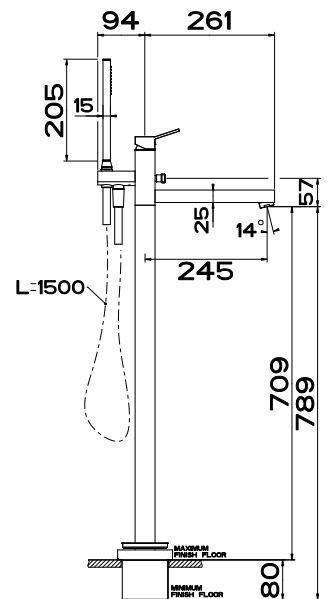

20099
CEILING MOUNTED SPOUT
20199 CUSTOM LENGTH
3 STAR, 8.0L/MIN
WELS REGISTRATION #T17769

Bath & Shower Mixers

20142
SLIDING RAIL
3 STAR, 9.0L/MIN
WELS REGISTRATION #S06287

20123
SHOWER SET
3 STAR, 8.0L/MIN
WELS REGISTRATION #S12129