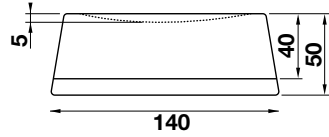

Accessories

45425 STANDING SOAP HOLDER
45401 WALL MOUNTED SOAP HOLDER