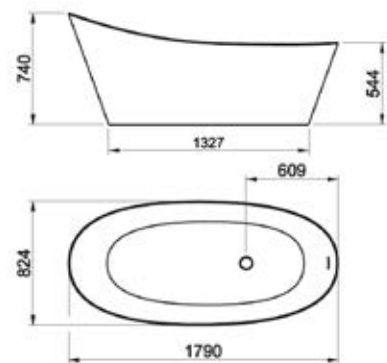

45925
FREESTANDING BATHTUB, CRISTALPLANT®
(MATT WHITE)