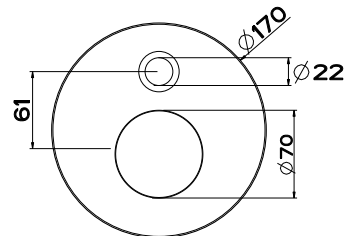

Bath & Shower

Mixers