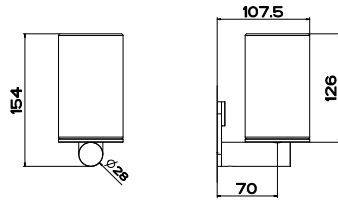

Accessories

54707 WALL MOUNTED TUMBLER HOLDER
54731 STANDING TUMBLER HOLDER