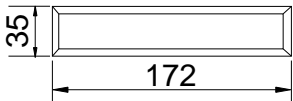

46547 SHELF 30CM
46545 45CM
46550 60CM

Accessories

46509
TOWEL RING

46521
WALL MOUNTED ROBE HOOK

46455
WALL MOUNTED TOILET ROLL HOLDER

46791
FREE STANDING SIDE TABLE

46588
SHAVING MIRROR

46593
WALL MOUNTED MIRROR WITH WHITE FRAME
420X900MM