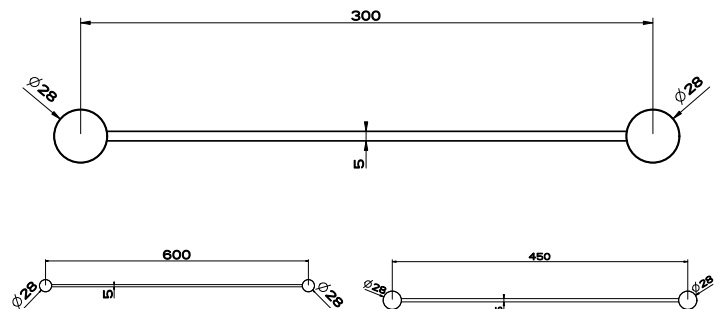

54797 TOWEL RAIL 30CM
54800 TOWEL RAIL 45CM
54803 TOWEL RAIL 60CM