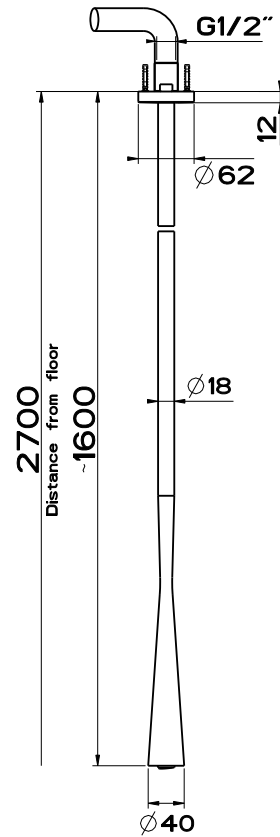

45099

CEILING BASIN SPOUT 1600MM LENGTH

3 STAR, 8.0L/MIN
WELS REGISTRATION #T25202