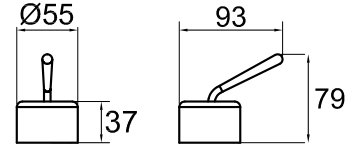

33700
COUNTER SEPARATE CONTROL