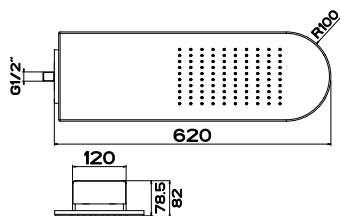

Shower

45163
WALL MOUNTED SHOWER HEAD
3 STAR, 7.0L/MIN
WELS REGISTRATION #S09414