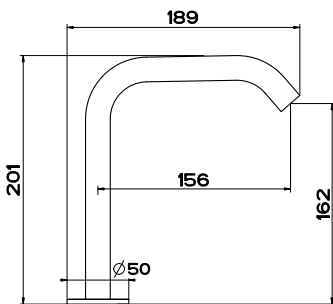

54091

COUNTER SPOUT 162MM
5 STAR, 6.0L/MIN
WELS REGISTRATION #T31257