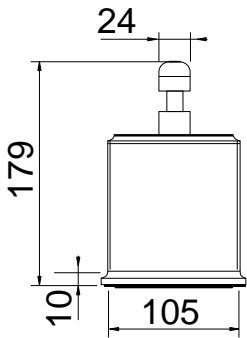

46431 STANDING TUMBLER HOLDER
46407 WALL MOUNTED TUMBLER HOLDER

46437 STANDING SOAP DISPENSER HOLDER
46413 WALL MOUNTED SOAP DISPENSER HOLDER

46443 STANDING BRUSH HOLDER
46419 WALL MOUNTED BRUSH HOLDER

46497 TOWEL RAIL 30CM
45500 45CM
45503 60CM