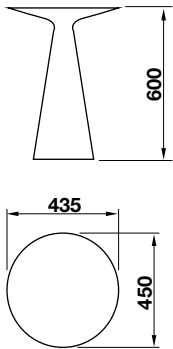

45930
FREESTANDING SIDE-TABLE IN CRISTALPLANT®
(MATT WHITE)