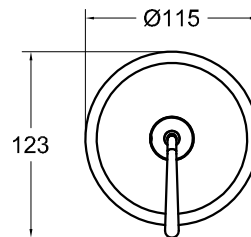

33745+33744
JOYSTICK WALL MIXER