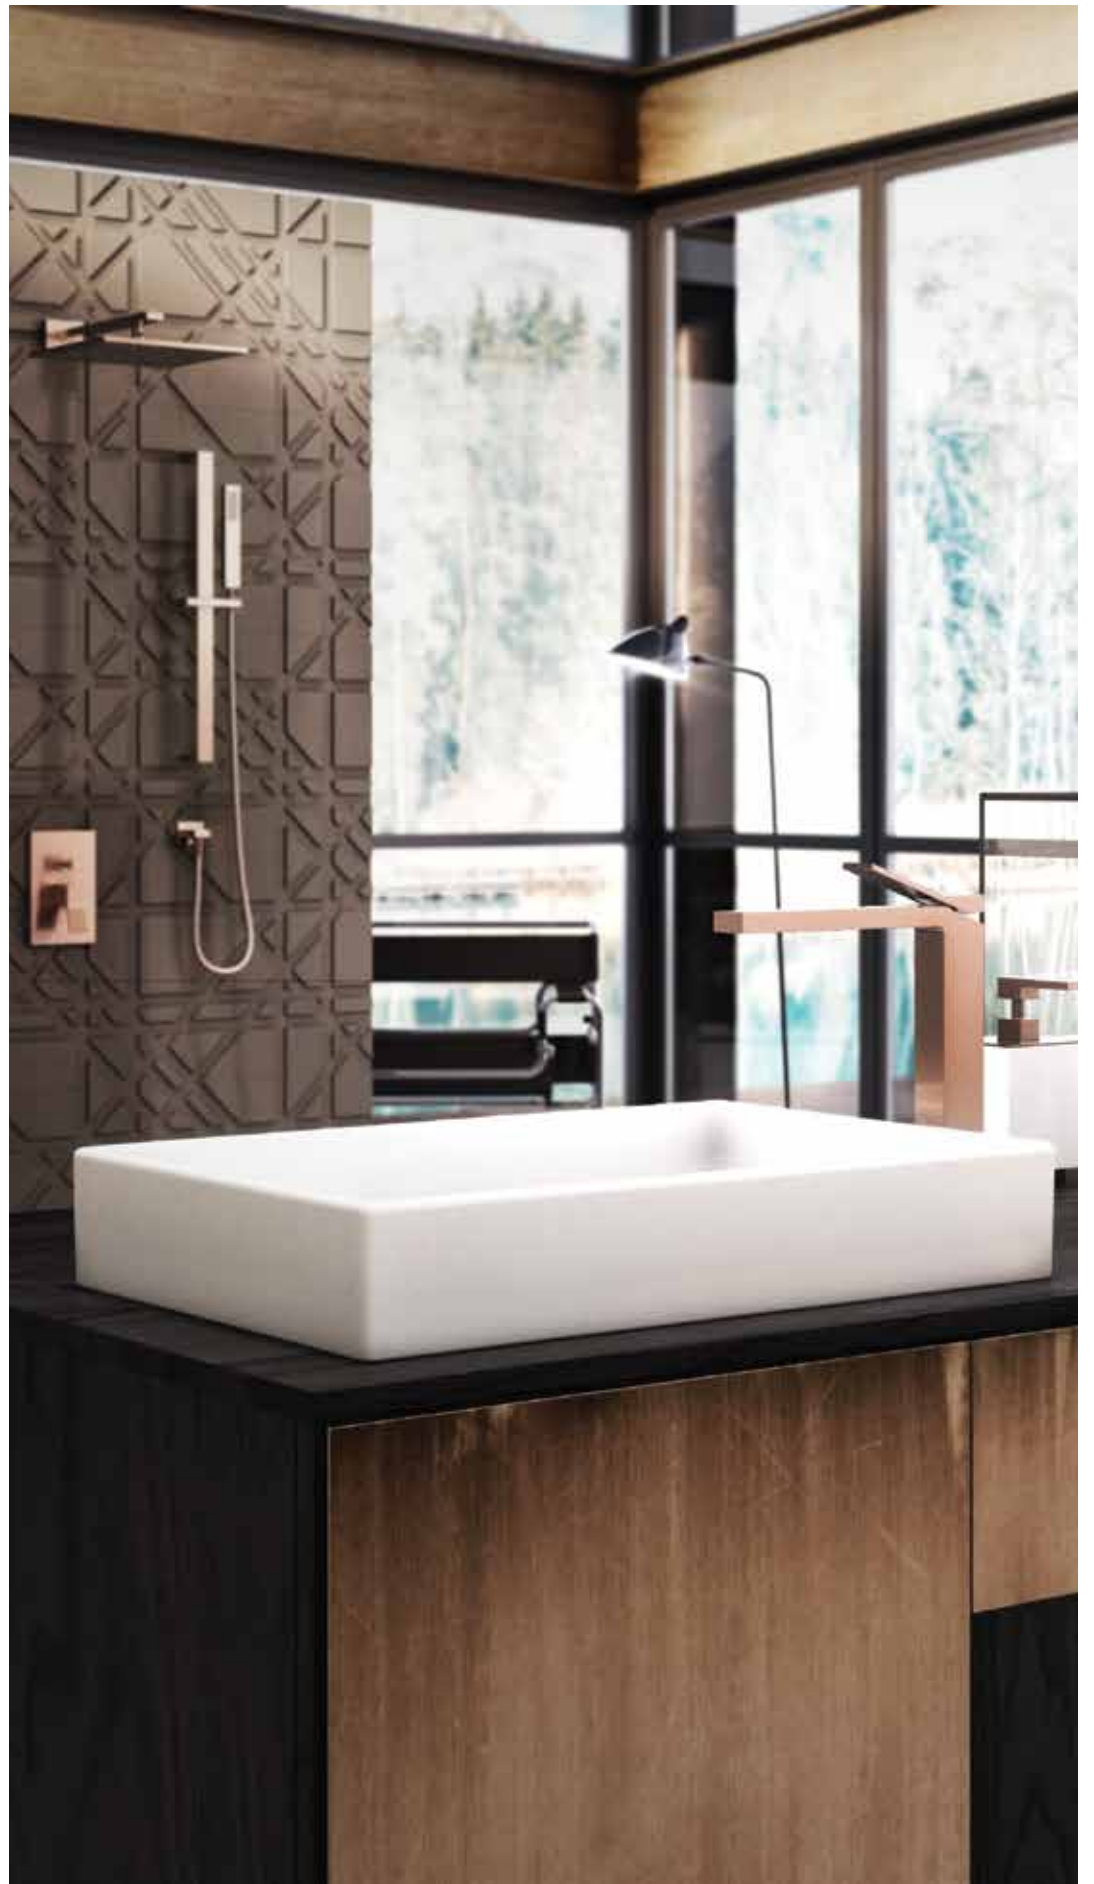

20855
WALL MOUNTED TOILET ROLL HOLDER

Accessories

20909
TOWEL RING

20921
WALL MOUNTED ROBE HOOK

20900 TOWEL RAIL 45CM
20897 TOWEL RAIL 30CM
20903 TOWEL RAIL 60CM

20947 SHELF 30CM
20949 SHELF 60CM

Ceramic

37531