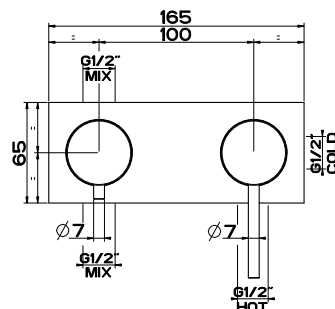

54073+54079
SHOWER MIXER WITH DIVERTER