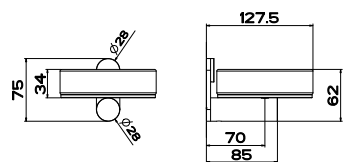

54701 WALL MOUNTED SOAP HOLDER
54725 STANDING SOAP HOLDER