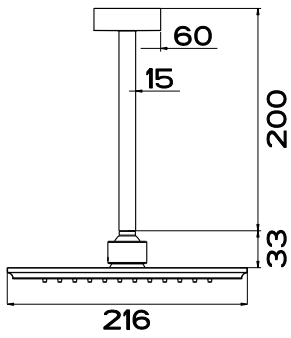

46152
VERTICAL SHOWERHEAD
3 STAR, 7.0L/MIN
WELS REGISTRATION #S09261(V)