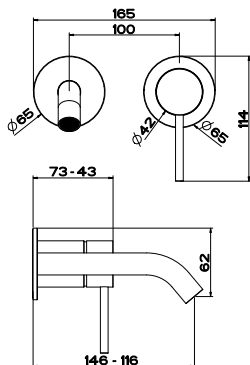

54197+54083 WALL MIXER WITH SPOUT WITHOUT WASTE

146-116MM
5 STAR, 5.5L/MIN
WELS REGISTRATION #T31183
TRAME 54197+54383
INTRECCIO 54197+54183
MECCANICA 54197+54283
CESELLO 54197+54483