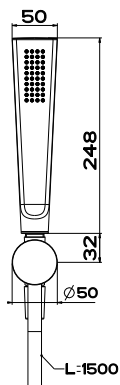

45223
HAND SHOWER SET
3 STAR, 7.0L/MIN
WELS REGISTRATION #S09415