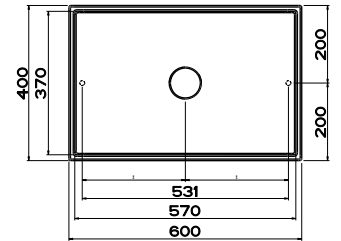

37531

WALL-MOUNTED OR COUNTER WASHBASIN IN WHITE
EUROPEAN CERAMIC
37533 WITH HOLE

37541

COUNTER OR UNDERCOUNTER WASHBASIN IN WHITE
EUROPEAN CERAMIC