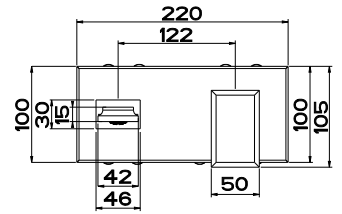

Basin Mixers