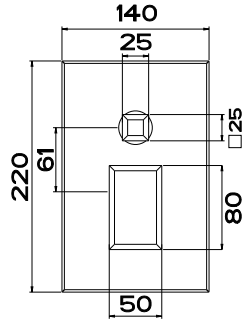

Bath & Shower Mixers

44673+46079
BUILT-IN SHOWER MIXER WITH DIVERTER