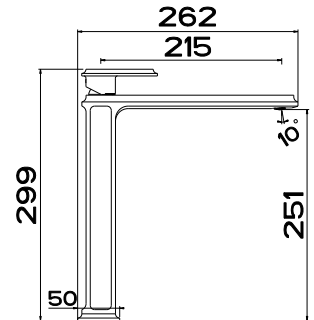

46004

HIGH BASIN MIXER WITHOUT WASTE

4 STAR, 7.5L/MIN

WELS REGISTRATION #T24426