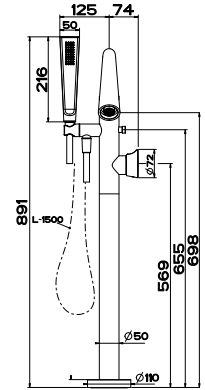

Bath & Shower

Mixers