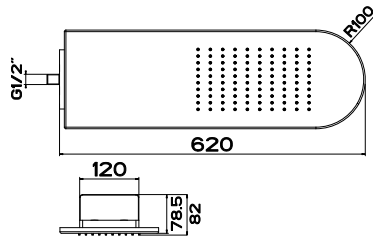

Shower

45163
WALL MOUNTED SHOWERHEAD
3 STAR, 7.0L/MIN
WELS REGISTRATION #S09414

45151
WALL MOUNTED SHOWERHEAD
3 STAR, 8.5L/MIN
WELS REGISTRATION #S09319