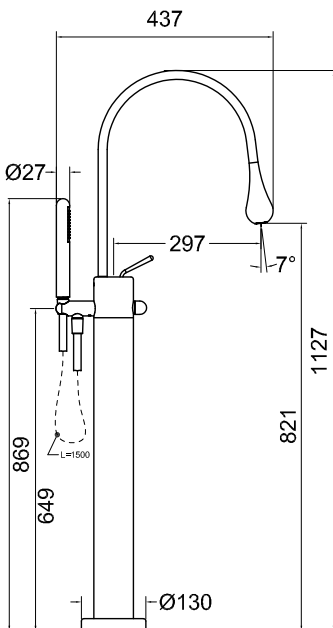

Basin Mixers

33699
CEILING MOUNTED SPOUT 1600MM
5 STAR, 5.0L/MIN
WELS REGISTRATION #T13022

33700
COUNTER SEPARATE CONTROL

33715
WALL MOUNTED BASIN SPOUT 200MM
3 STAR, 8.5L/MIN
WELS REGISTRATION #T15561

Bath & Shower mixers