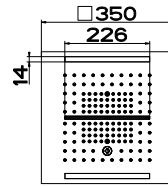

57827 + 57876 + 57099
TOTAL WELLNESS SHOWERHEAD 350X350MM ROUND
3 STAR, 8.5L/MIN | WELS REGISTRATION #S13163

57807+57875
TOTAL WELLNESS SHOWERHEAD 350X350MM SQUARE
3 STAR, 8.5L/MIN | WELS REGISTRATION #S13140