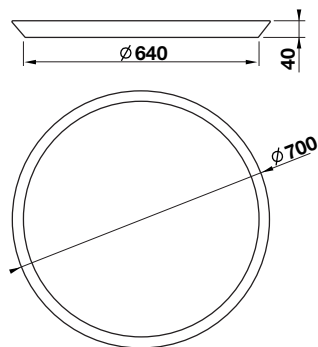

45921
WALL MOUNTED MIRROR
WHITE FRAME 700MM