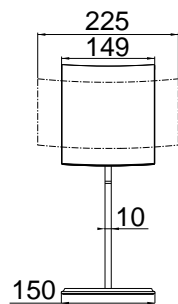

46547 SHELF 30CM
46545 45CM
46550 60CM

Accessories

46509
TOWEL RING

46521
WALL MOUNTED ROBE HOOK

46455
WALL MOUNTED TOILET ROLL HOLDER

46791
FREE STANDING SIDE TABLE

46588
SHAVING MIRROR

46593
WALL MOUNTED MIRROR WITH WHITE FRAME
420X900MM