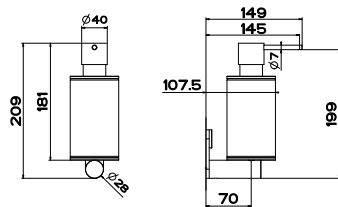

54713 WALL MOUNTED SOAP DISPENSER HOLDER
54737 STANDING SOAP DISPENSER HOLDER