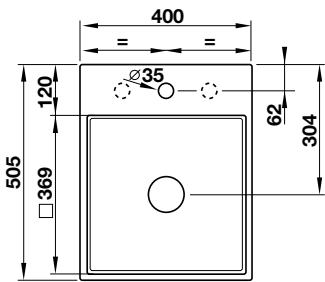

37537

WALL MOUNTED OR COUNTERTOP BASIN
37539 WITH HOLE