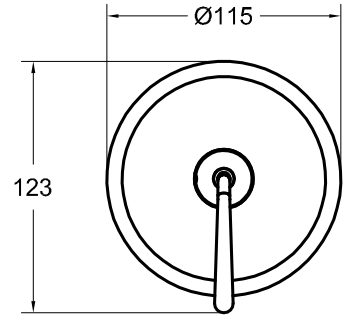

33745+33744
JOYSTICK WALL MIXER