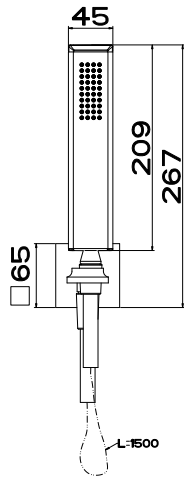

46148
HORIZONTAL SHOWERHEAD
3 STAR, 7.01L/MIN
WELS REGISTRATION #S09260