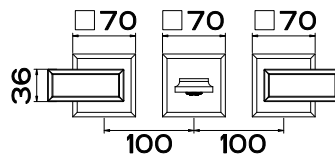

44697+46088

BUILT IN MIXER WITH SPOUT WITHOUT WASTE
4 STAR, 7.5L/MIN
WELS REGISTRATION #T25351

45089+46090

BUILT IN THREE HOLE BASIN MIXER WITH SPOUT,
WITHOUT WASTE
4 STAR, 7.5L/MIN
WELS REGISTRATION #T25346