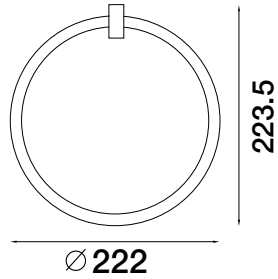

Accessories

20909
TOWEL RING