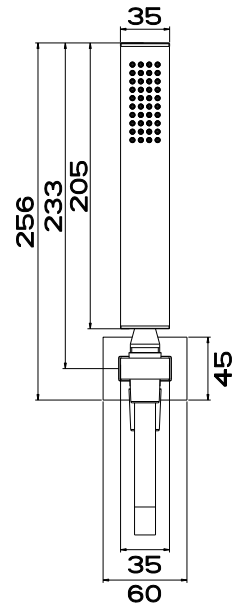

20123
SHOWER SET
3 STAR, 8.0L/MIN
WELS REGISTRATION #S12129