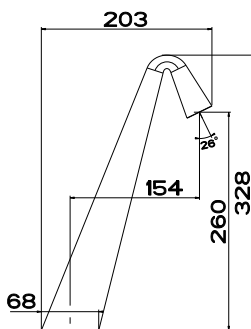

45093

HIGH BASIN SPOUT

5 STAR, 6.0L/MIN
WELS REGISTRATION #T24428(V)