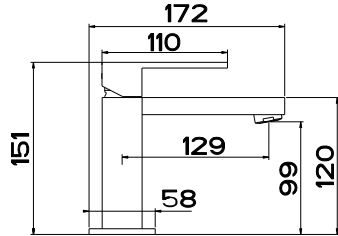

Basin Mixers

20002

BASIN MIXER WITHOUT WASTE

6 STAR, 4.5L/MIN

WELS REGISTRATION #T28552