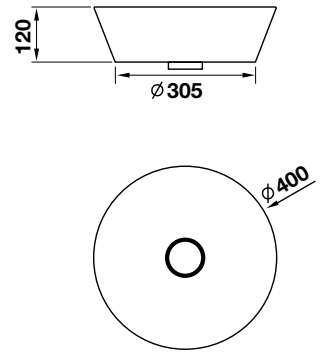

45901
COUNTERTOP OR UNDERCOUNTER BASIN
IN CERAMIC