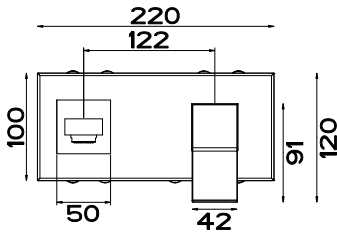

44697 + 53088
BUILT IN MIXER WITH SPOUT WITHOUT WASTE
207MM PROJECTION
5 STAR, 6.0L/MIN
WELS REGISTRATION # T30864

46112 + 53109
WALL MIXER

20114
WALL MOUNTED SPOUT 207MM
PROJECTION
5 STAR, 6.0L/MIN
WELS REGISTRATION #T30993