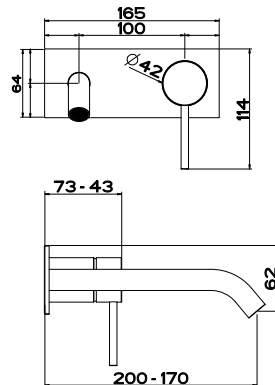

54197+54090 WALL MIXER WITH SPOUT WITHOUT WASTE

200-170MM
5 STAR, 5.5L/MIN
WELS REGISTRATION #T31974
TRAME 54197+54390
INTRECCIO 54197+54190
MECCANICA 54197+54290
CESELLO 54197+54490