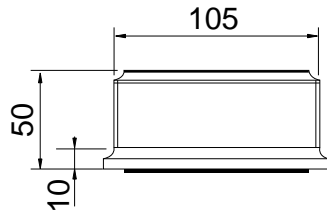

Accessories

46425 STANDING SOAP HOLDER
46401 WALL MOUNTED SOAP HOLDER