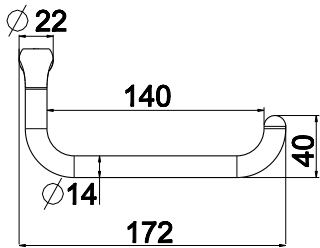

38055
WALL MOUNTED PAPER ROLL HOLDER