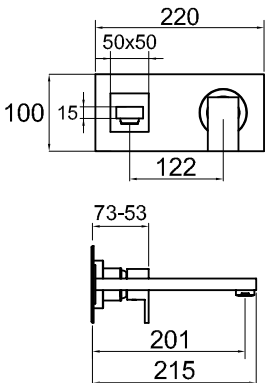

13297+20088

BUILT IN MIXER WITH SPOUT WITHOUT WASTE

4 STAR, 7.5L/MIN

WELS REGISTRATION #T21228