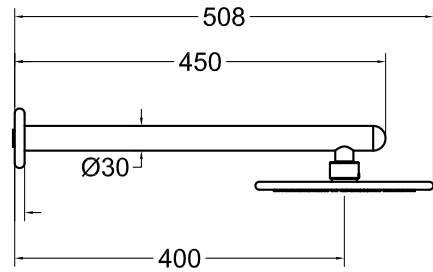

33785
WALL MOUNTED SHOWERHEAD Ø216 MM
3 STAR, 8.0L/MIN
WELS REGISTRATION #S05611(V)

33782 CEILING MOUNTED SHOWERHEAD 602MM
33781 H 387 MM
3 STAR, 7.5L/MIN
WELS REGISTRATION #S02559(V)

33773
SHOWER SET
3 STAR, 7.0L/MIN
WELS REGISTRATION #S09583