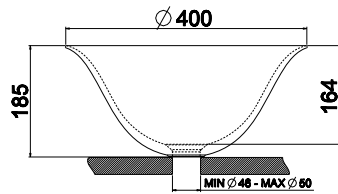

39153 WALL MOUNTED MIRROR 360X900MM WHITE
39154 360X900 MM BLACK

39126
COUNTER COPPER WASHBASIN 400MM

39136
COUNTER COPPER WASHBASIN 500MM

Ceramic

39123
COUNTER WHITE WASHBASIN 400MM

39133
COUNTER WHITE WASHBASIN 500MM