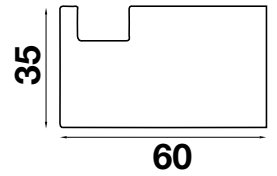

20921
WALL MOUNTED ROBE HOOK