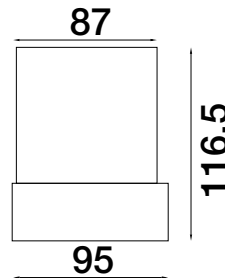

20148
WALL MOUNTED SHOWERHEAD 216X140
3 STAR, 8.0L/MIN
WELS REGISTRATION #S12129

Accessories

20819
WALL MOUNTED TOILET BRUSH HOLDER

20801
WALL MOUNTED SOAP HOLDER

20813
WALL MOUNTED SOAP DISPENSER

20807
WALL MOUNTED TUMBLER HOLDER