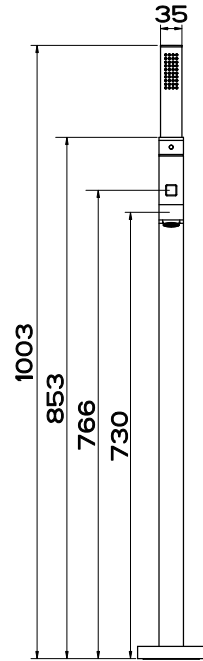

Bath

20037

3 PIECE BATH SET

6 STAR, 4.5L/MIN

WELS REGISTRATION #T20451(V)

46189+24968

FREESTANDING BATH FILLER WITH HANDSHOWER
NO STAR RATING