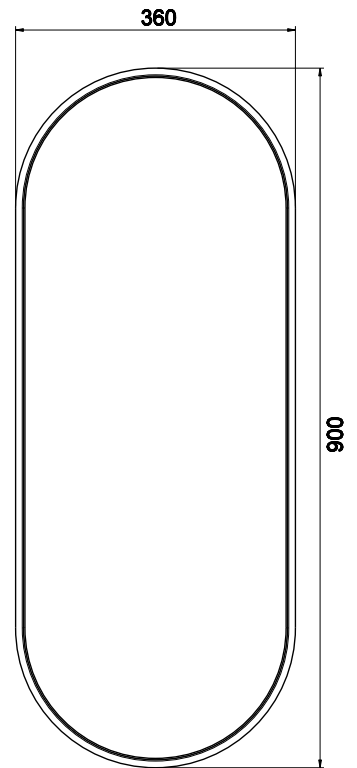

38188
 ADJUSTABLE STANDING MIRROR

38178 BLACK WASTE PAPER BASKET
 38177 WHITE

Accessories

38109
TOWEL RING

38121
WALL MOUNTED ROBE HOOK

38055
WALL MOUNTED PAPER ROLL HOLDER

38100 TOWEL RAIL 45CM
38097 TOWEL RAIL 30CM
38103 TOWEL RAIL 60CM