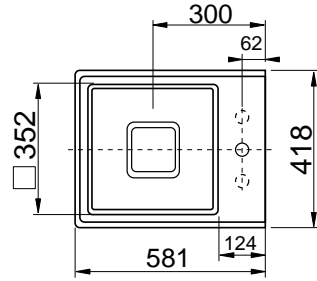

Ceramic

46801
COUNTER WASHBASIN IN WHITE EUROPEAN CERAMIC WITH 1 TAPHOLE AND OVERFLOW