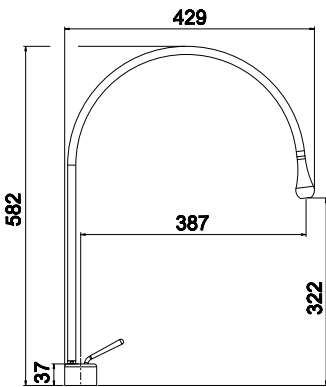

33603
BASIN MIXER WITH SPOUT
4 STAR, 7.5L/MIN
WELS REGISTRATION #T21546