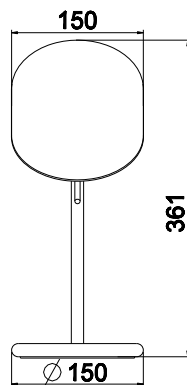

38188
ADJUSTABLE STANDING MIRROR