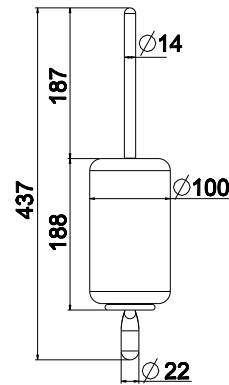

38020
BLACK WALL MOUNTED BRUSH HOLDER
38043 WHITE STANDING
38044 BLACK STANDING
38019 WHITE WALL-MOUNTED