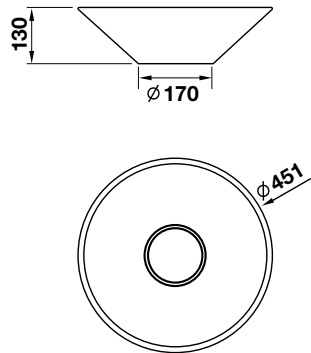

Ceramic

45903
COUNTERTOP BASIN IN CRISTALPLANT®
(MATT WHITE)