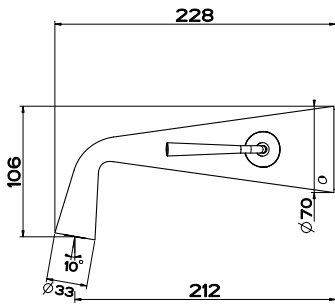

45097+45088
BUILT IN MIXER WITH SPOUT, WITHOUT WASTE
4 STAR, 7.5L/MIN
WELS REGISTRATION #T25350