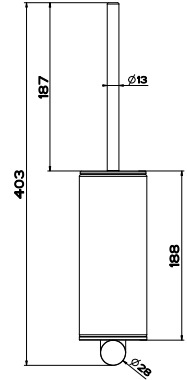

54719 WALL MOUNTED TOILET BRUSH HOLDER
54743 STANDING TOILET BRUSH HOLDER