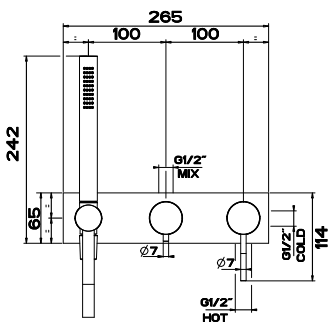

54139+54038
TWO WAY BUILT IN SHOWER MIXER WITH DIVERTER,
WATER OUTLET & HANDSHOWER
3 STAR, 8.5L/MIN
WELS REGISTRATION #S12500