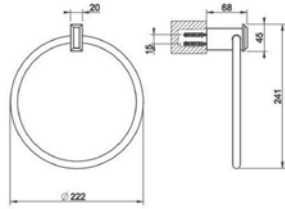

Accessories

46509
TOWEL RING