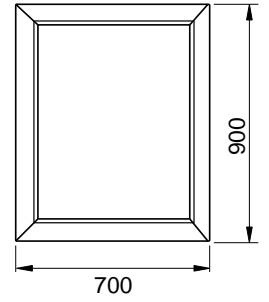

46595
WALL MOUNTED MIRROR 700 X 900MM