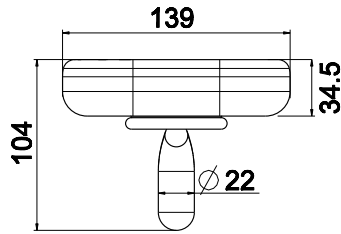

Accessories

38001 WHITE WALL MOUNTED SOAP HOLDER
38002 BLACK WALL-MOUNTED
38025 WHITE STANDING
38026 BLACK STANDING