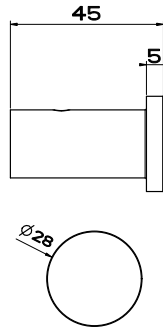

54821
ROBE HOOK