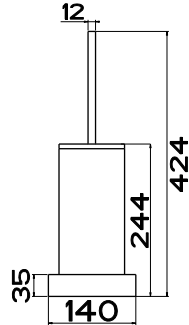

Accessories

20819
WALL MOUNTED TOILET BRUSH HOLDER