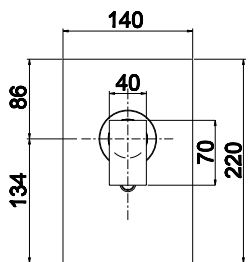

09973+20079

BATH/SHOWER MIXER WITH DIVERTER