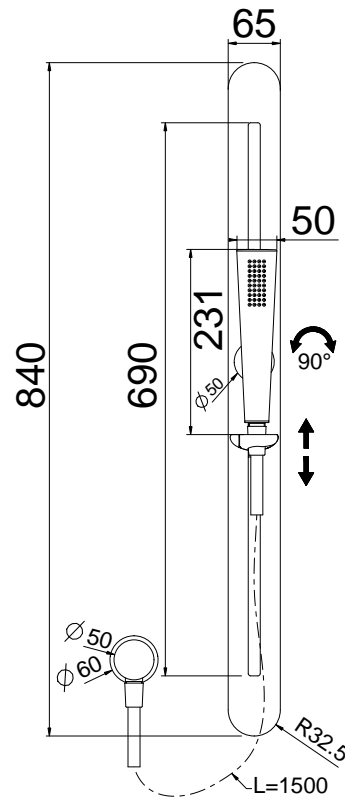

45144
COMPLETE SHOWER ON RAIL
3 STAR, 7.0L/MIN
WELS REGISTRATION #S09416