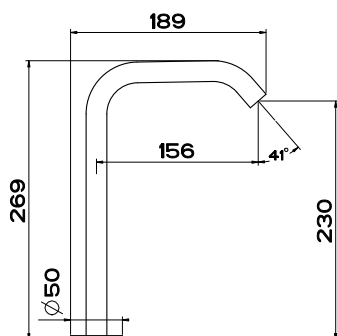

54093

COUNTER SPOUT 230MM
5 STAR, 6.0L/MIN
WELS REGISTRATION #T31258