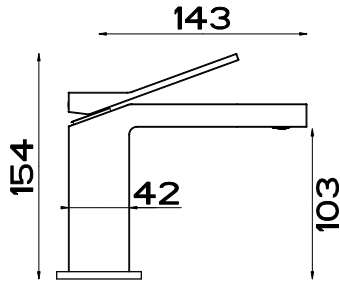

Basin Mixers

53002
BASIN MIXER WITHOUT WASTE
5 STAR, 6.0L/MIN
WELS REGISTRATION #T30859