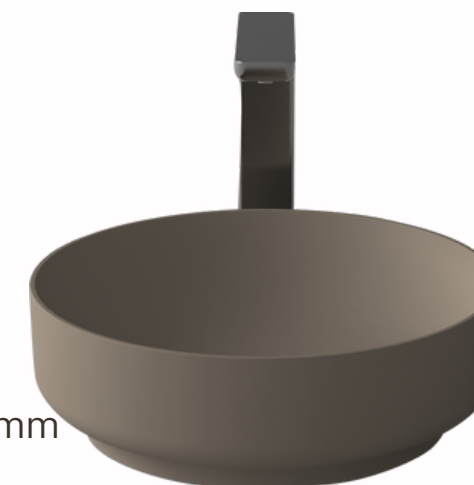

# Wall hung basins

G38704

900 x 460 x 150mm

G38703

550 x 460 x 150mm

G38702

450 x 460 x 150mm

G38701

500 x 360 x 130mm

Matching benchtop basin

Haz

G38577  
580 x 380 x 120mm

G38576  
400 x 400 x 120mm

G38579  
550 x 380 x 120mm

G38578  
550 x 350 x 120mm

G38576  
400 x 400 x 120mm

RECESSED INBUILT BASINS.  
MODERN STYLING THAT PROVIDES  
A LITTLE BIT EXTRA TO A  
SIMPLE DESIGN.

modern thin edged recessed bench top basins with custom made solid surface matt, gloss or marble textured benchtop