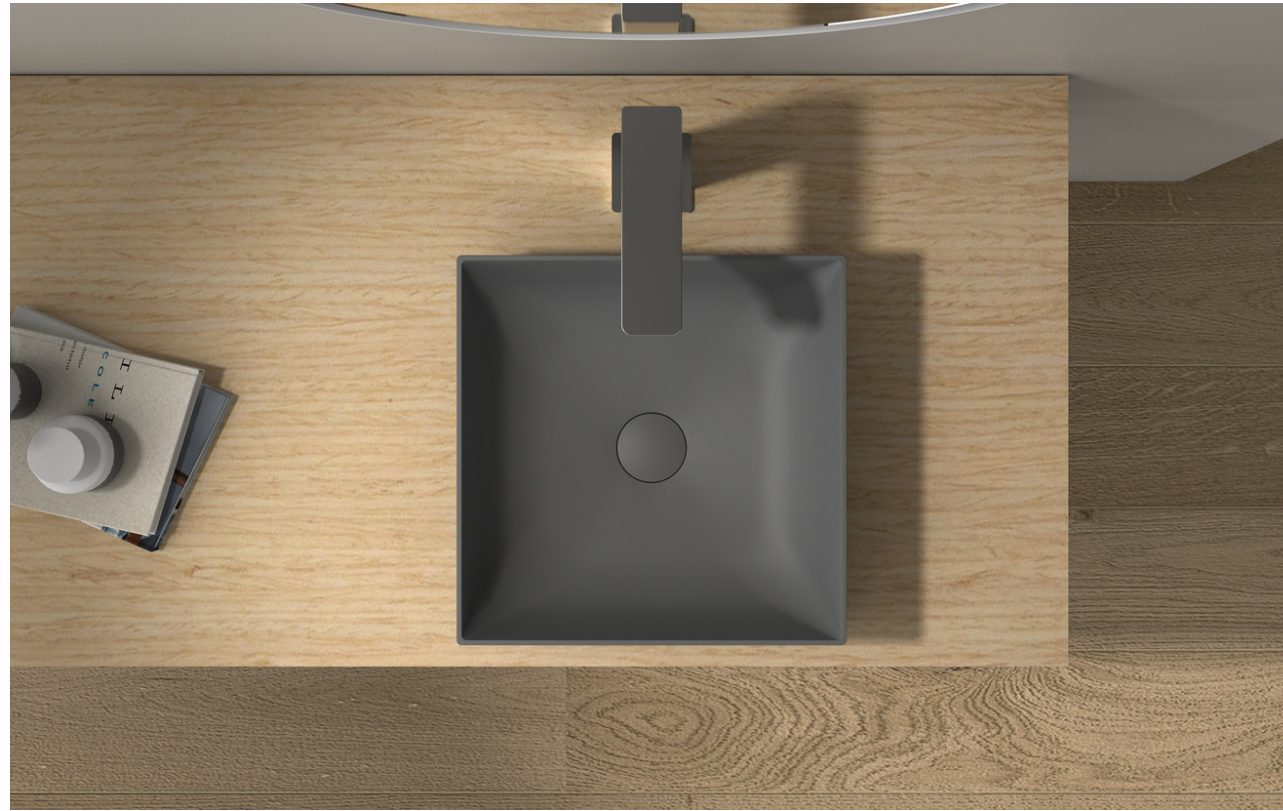

G38644
380 x 380 x 120mm