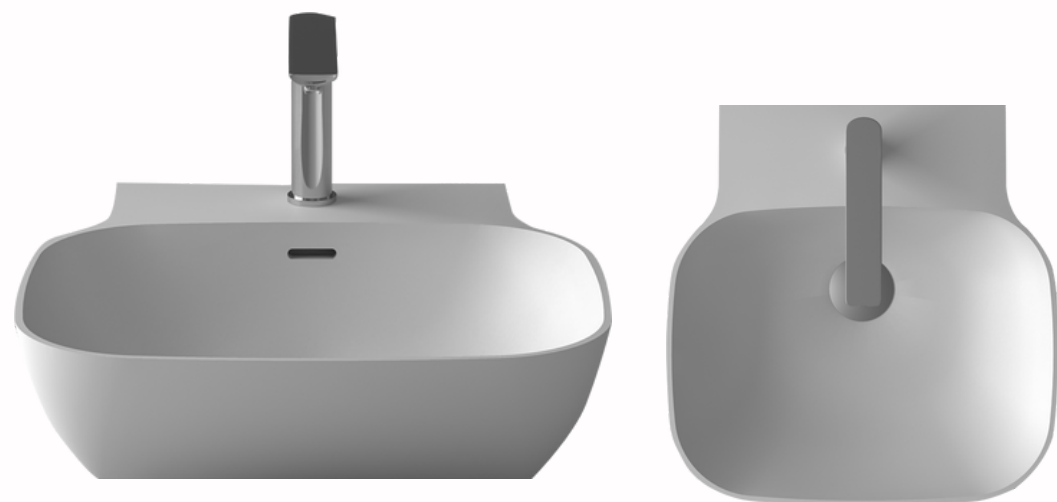

# Wall hung basins

G38704

900 x 460 x 150mm

G38703

550 x 460 x 150mm

G38702

450 x 460 x 150mm

G38701

500 x 360 x 130mm

Matching benchtop basin

Haz

G38577  
580 x 380 x 120mm

G38576  
400 x 400 x 120mm

G38579  
550 x 380 x 120mm

G38578  
550 x 350 x 120mm

G38576  
400 x 400 x 120mm

RECESSED INBUILT BASINS.  
MODERN STYLING THAT PROVIDES  
A LITTLE BIT EXTRA TO A  
SIMPLE DESIGN.

modern thin edged recessed bench top basins with custom made solid surface matt, gloss or marble textured benchtop