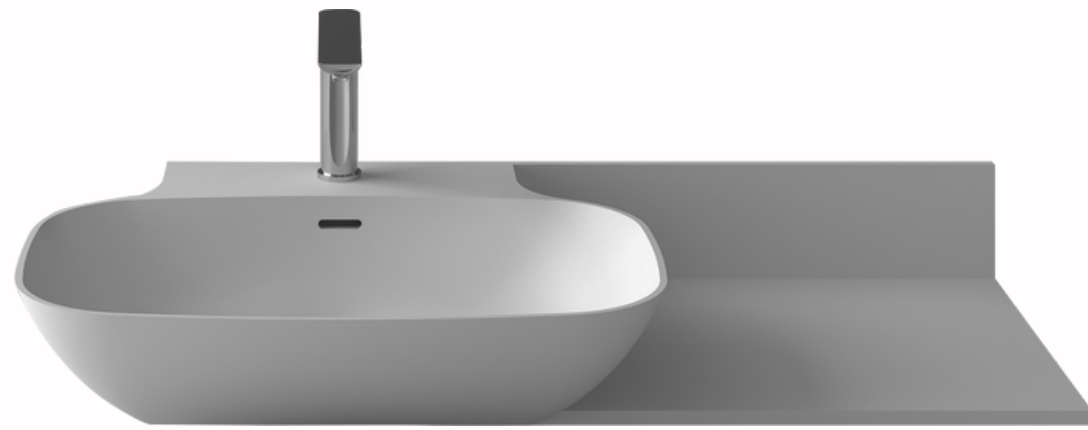

Wall hung basins

G38704

900 x 460 x 150mm