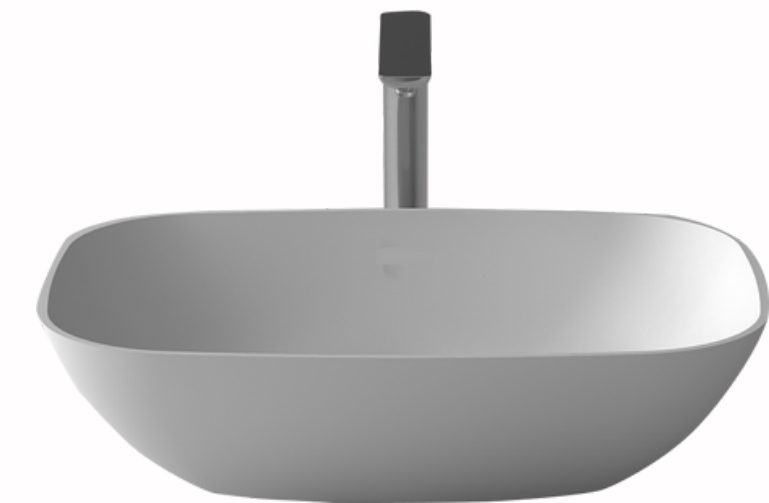

# Thin edged basins

modern thin edged solid surface basins that are pleasing to the eye.

G38703  
550 x 460 x 150mm

sal

G38704  
900 x 460 x 150mm

G38703  
550 x 460 x 150mm

G38701  
500 x 360 x 130mm

G38700  
360 x 360 x 130mm

# Wall hung basins

G38704

900 x 460 x 150mm

G38703

550 x 460 x 150mm

G38702

450 x 460 x 150mm

G38701

500 x 360 x 130mm

Matching benchtop basin

Haz

G38577  
580 x 380 x 120mm

G38576  
400 x 400 x 120mm

G38579  
550 x 380 x 120mm

G38578  
550 x 350 x 120mm

G38576  
400 x 400 x 120mm

RECESSED INBUILT BASINS.  
MODERN STYLING THAT PROVIDES  
A LITTLE BIT EXTRA TO A  
SIMPLE DESIGN.

modern thin edged recessed bench top basins with custom made solid surface matt, gloss or marble textured benchtop