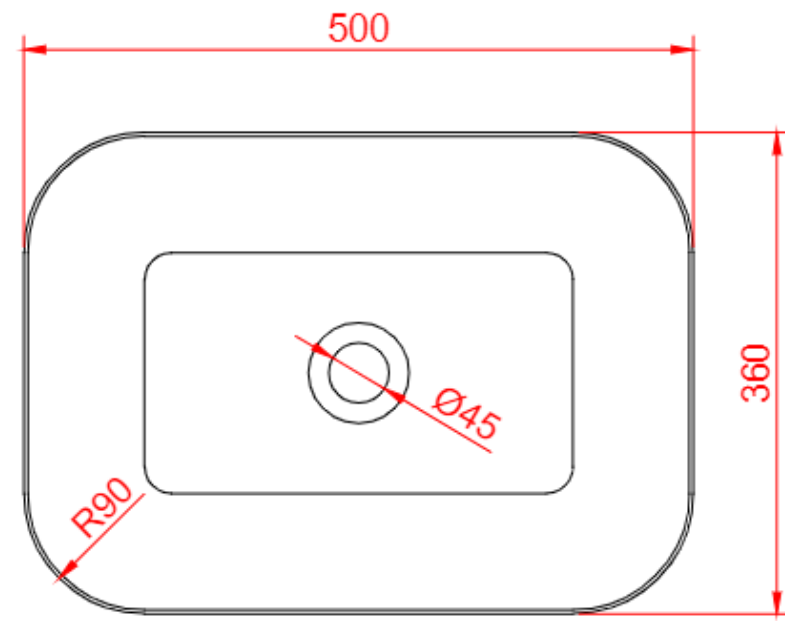

500 x 360 x 130mm

Matching benchtop basin

Haz

G38577  
580 x 380 x 120mm

G38576  
400 x 400 x 120mm

G38579  
550 x 380 x 120mm

G38578  
550 x 350 x 120mm

G38576  
400 x 400 x 120mm

G38579T    G38577T  
550 x 380 x 120mm    580 x 380 x 120mm

G38578

G38576

G38644  
380 x 380 x 120mm

G38648  
380 x 380 x 180mm

G38649  
550 x 380 x 180mm

Art

G38643  
380 x 380 x 120mm

RECESSED INBUILT BASINS.  
MODERN STYLING THAT PROVIDES  
A LITTLE BIT EXTRA TO A  
SIMPLE DESIGN.

modern thin edged recessed bench top basins with custom made solid surface matt, gloss or marble textured benchtop

Tui  
400 x 400 x 150mm

Kea  
500 x 360 x 120mm

Haro

Tui

Kea

G38677  
600 x 350 x 140mm

G38678  
400 x 400 x 140mm

G38500  
420 x 420 x 150mm