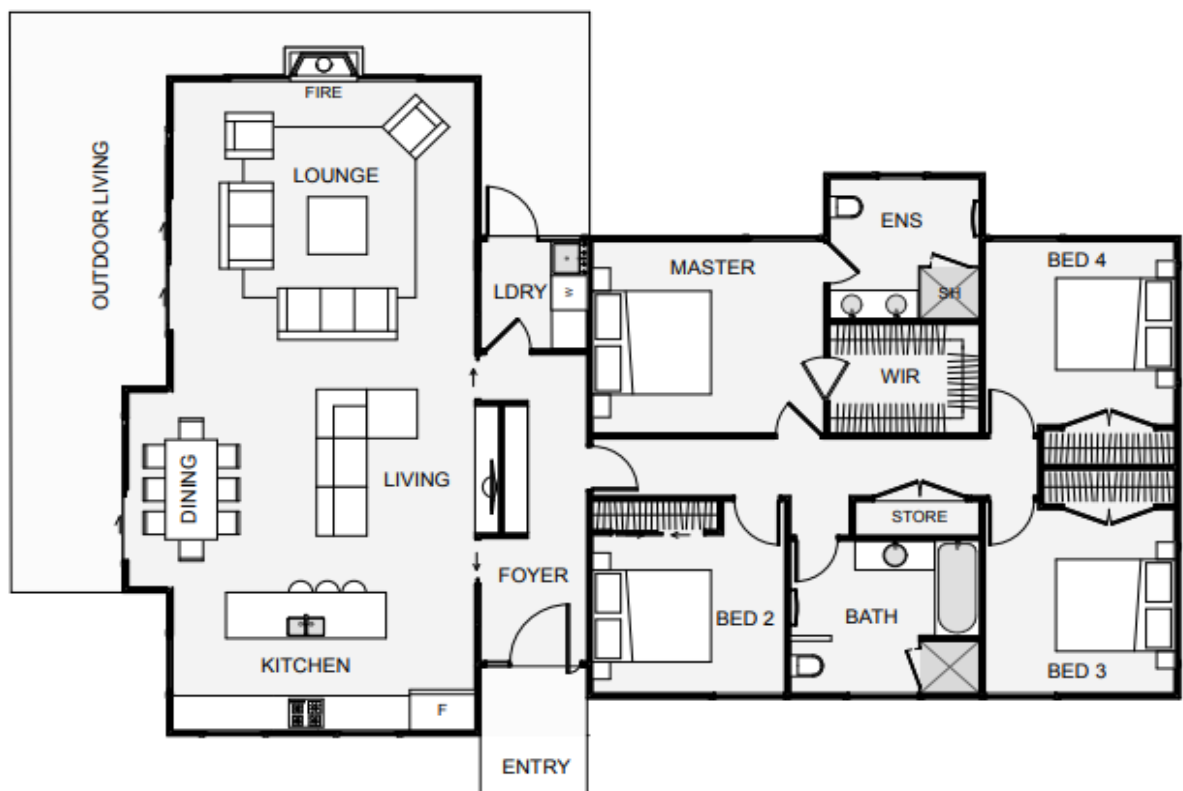

# Hart

**EVERLAST**  
HOMES NZ

The Hart is small and compact yet is designed to feel large and open. The large glass windows bring in the surrounding environment and the high ceilings in the living space open the place up to feel larger than life. This home is designed to allow the natural integration of a garage into multiple sections of the house depending on its location or orientation. The Hart can be used as a bach or a home, either would be a great architectural, four bedroom choice.

Floor Area: 160m<sup>2</sup>

0 4 2 17.8m 11.9m