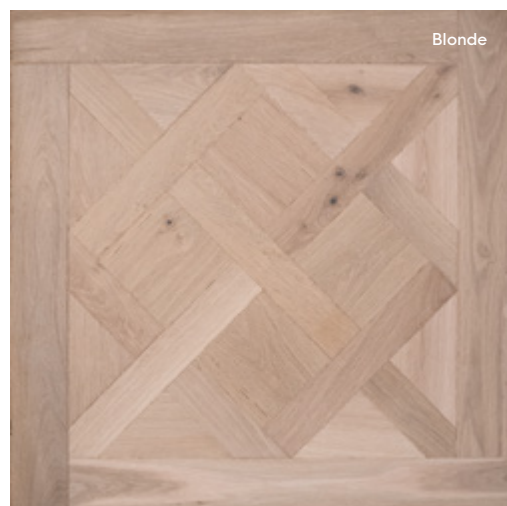

HW9540

Engineered European Oak; 1-Strip Pattern; Distressed; UV Oiled Finish; Click System; Micro-Bevelled Edge

Thickness 14.5mm
Width 185mm
Length 1915mm
Grade Rustic

Monochrome

Cambria

HW9543

Engineered European Oak; 1-Strip Pattern; Distressed; UV Oiled Finish; Click System; Micro-Bevelled Edge

Thickness 14.5mm
Width 185mm
Length 1915mm
Grade Rustic

Auburn

Saturna

HW6086

Engineered European Oak; 1-Strip Pattern; Cross Sawn; UV Oiled Finish; Tongue & Groove; Bevelled Edge; PEFC Certified

Thickness 14mm
Width 190mm
Length 500/2400mm
Grade Character

Match a Versailles panel with a Plank pattern.

Versailles Unfinished

HW1393

Engineered European Oak; Versailles Pattern; Unfinished; Tongue & Groove; Worn Edge

Thickness 20mm
Width 800mm
Length 800mm
Grade Rustic