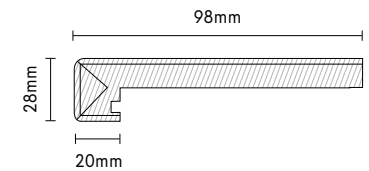

Italian Collection

FOR 10MM FLOOR THICKNESS