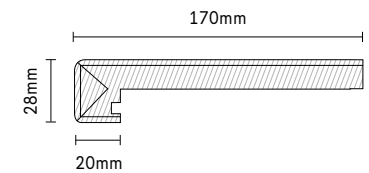

V Collection 230mm

FOR 13MM & 14MM FLOOR THICKNESS