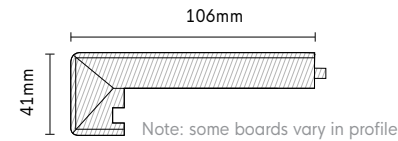

FOR 13MM FLOOR THICKNESS

Venture Plank 19/20mm

FOR 20MM FLOOR THICKNESS

Venture Plank 260mm

FOR 20MM FLOOR THICKNESS

Relik

SIZING MAY VARY DEPENDING ON AVAILABILITY

Henley Versailles matching Plank