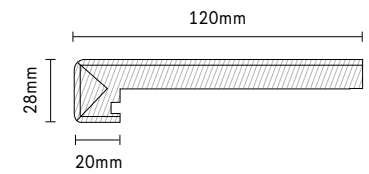

FOR 13MM FLOOR THICKNESS

Venture Plank 19/20mm

FOR 20MM FLOOR THICKNESS

Venture Plank 260mm

FOR 20MM FLOOR THICKNESS

Relik

SIZING MAY VARY DEPENDING ON AVAILABILITY

Henley Versailles matching Plank