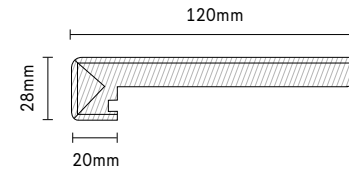

Scan the QR code
to find out more about
Havwoods Bespoke

Profiles

Matching profiles will add the right finishing touch and a luxurious look to your project.

Wood for finishing touches.
Wood that works.

Venture Plank 12/13mm