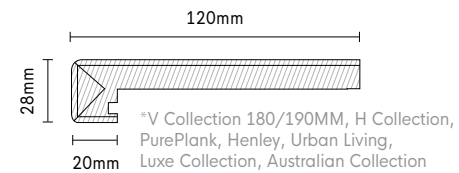

Various Ranges*

FOR 12.7MM, 13MM & 14MM FLOOR THICKNESS