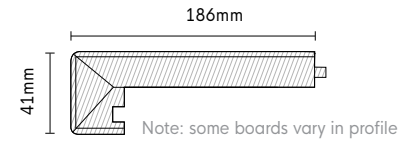

Venture Plank 260mm

FOR 20MM FLOOR THICKNESS