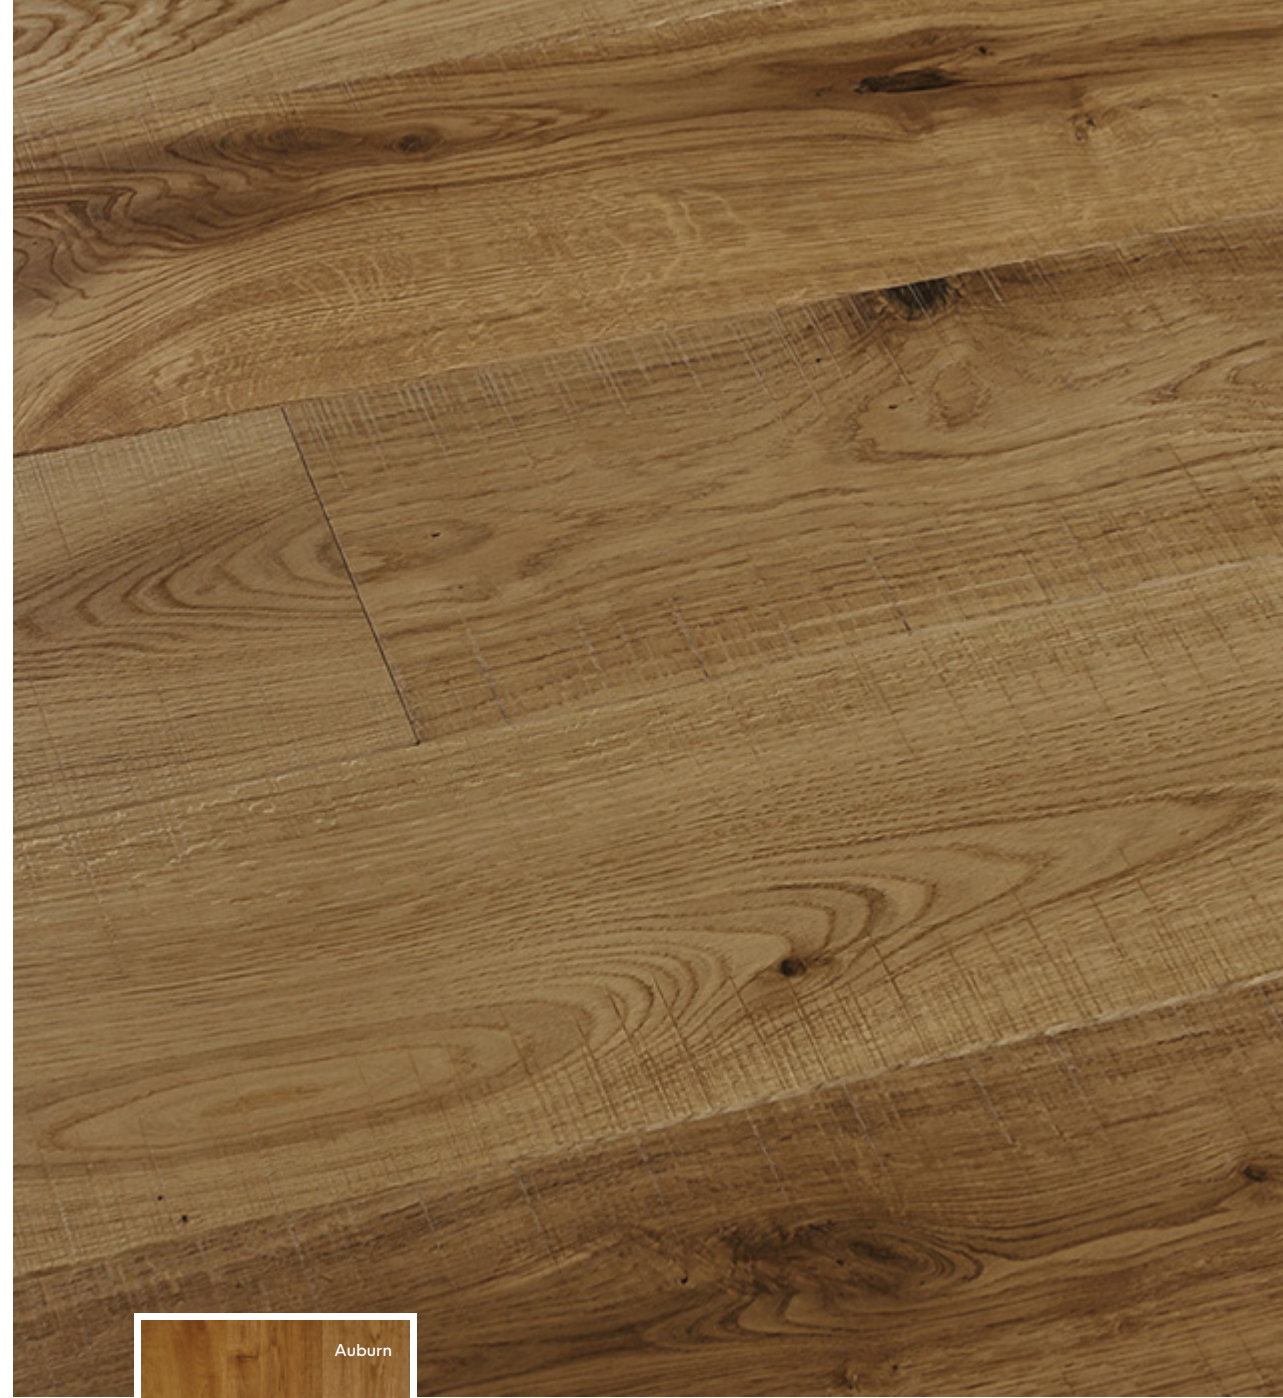

Auburn

Saturna

HW6086

Engineered European Oak; 1-Strip Pattern; Cross Sawn; UV Oiled Finish; Tongue & Groove; Bevelled Edge; PEFC Certified

Thickness 14mm
Width 190mm
Length 500/2400mm
Grade Character