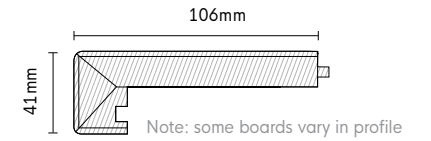

Venture Plank 19/20mm

FOR 20MM FLOOR THICKNESS