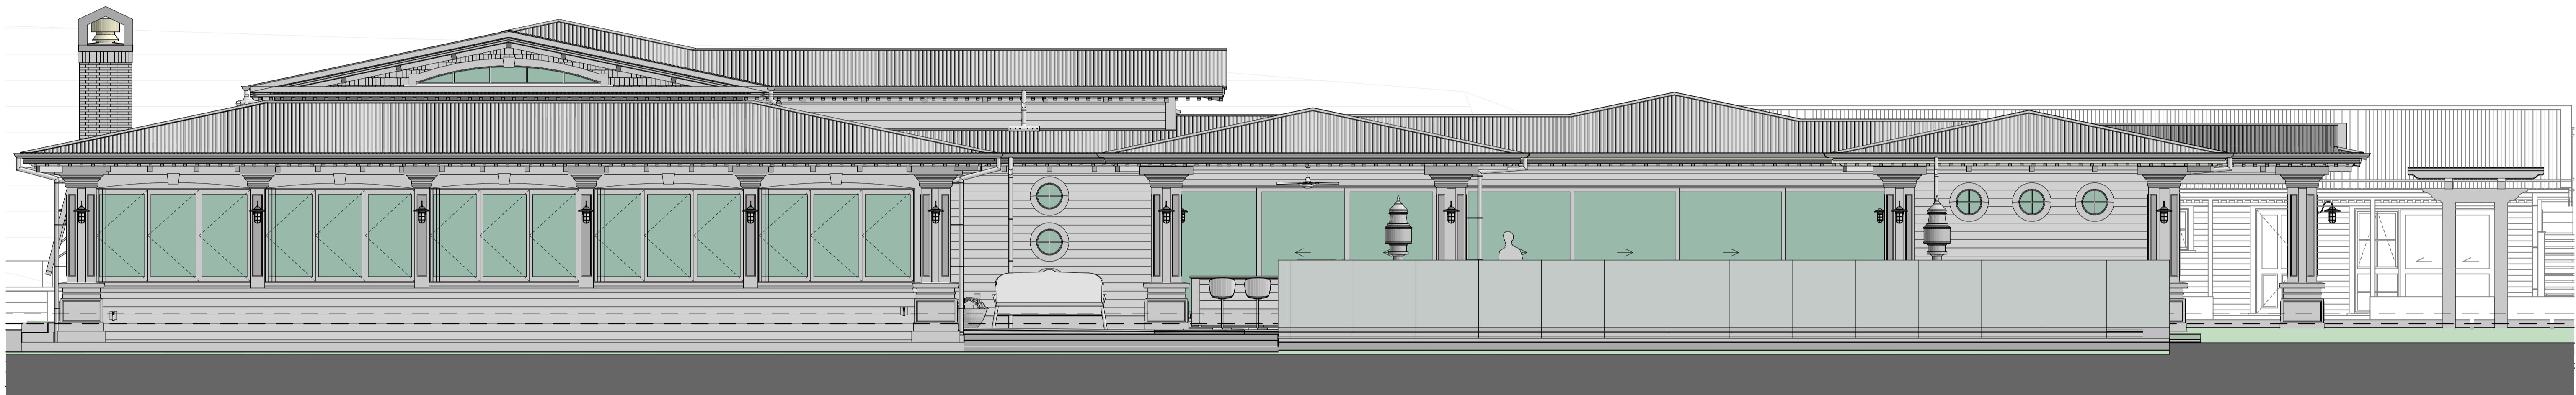

1:200 @ A1 | 16.02.18

North Elevation - Main Entrance

North Elevation - Pool Cabana Entrance

East Elevation - Bifolds Open

East Elevation - Bifolds Closed

West Elevation

South Elevation

North Elevation

East Elevation

South Elevation

West Elevation