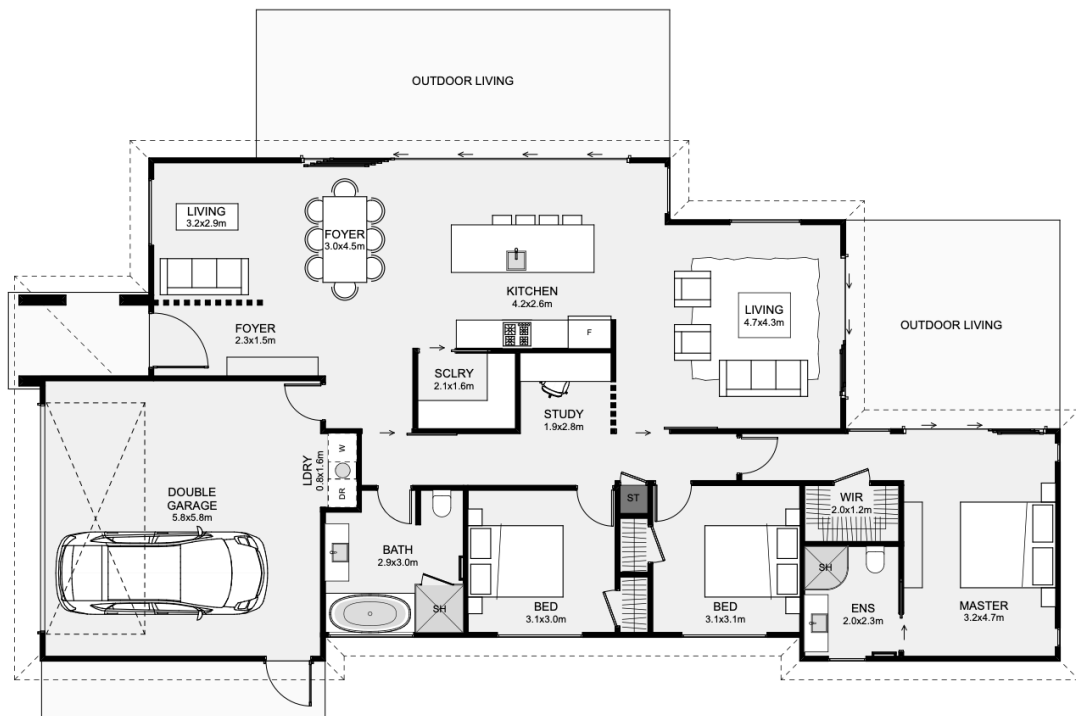

Floor Area 180 m²

HORORATA PLAN

Modern Collection

Artist Impression

Timeless street appeal in classic weatherboard, this three bedroom home packs a lot of features! Ever wanted a nice entry? You got it! Scullery? Tick! Dual living? No problem! Study? Sure! With this home, you can be sure you're getting a nice build with all the extras!