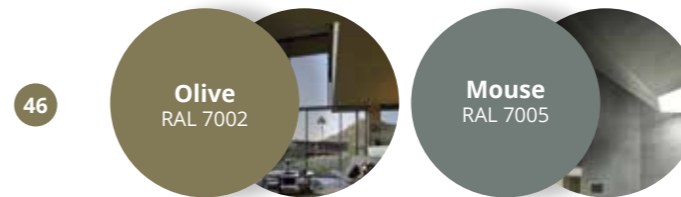

ARCHITECTURE

COLLECTION AND FINISHING

The **Goman series** are available on request as well on “architectural colours”, a wide series of different lasting colours of Goman guaranteed quality with “**QUALICOAT**” certification, plus a great variety of finishing, **selected by international architects**. This new series represents a new, natural and human architectural wave. The production is eco-compatible, lasting to variations of humidity and strong **UV radiations**. The look is stable over the time; you may build up your bathroom without problems. The **two colours finishing** allows to accurate and distinguished combining, valid for any architectural environment.

42

60

44

- 01 RAL 9016   64 RAL 1018
- 02 RAL 5002   65 RAL 2008
- 05 RAL 3002   70 RAL 6018
- 60 RAL 6034   71 RAL 6019