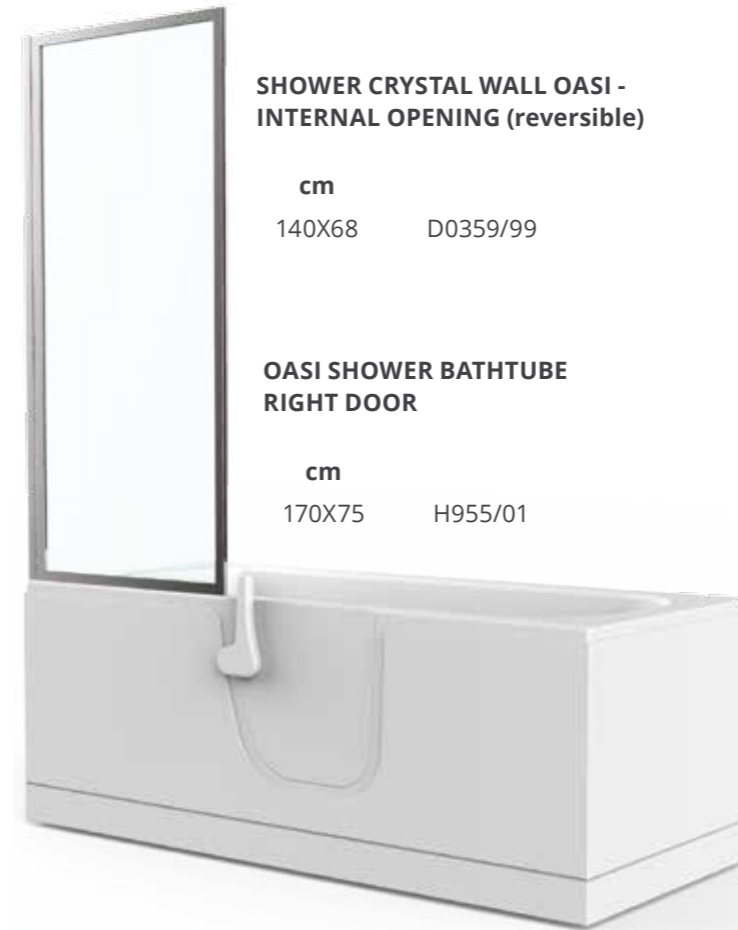

cm
L 77 D0469/01

CHROME OPEN MIXER

WASHBASIN D0165/99
BIDET D0166/99

**SUSPENDED WC
MONOBLOCK
OPEN SERIES**

cm
L 77 D0472/01

**SHOWER CRYSTAL WALL OASI -
INTERNAL OPENING (reversible)**

cm
140X68 D0359/99

**OASI SHOWER BATHTUBE
RIGHT DOOR**

cm
170X75 H955/01

**SHOWER CRYSTAL WALL
OASI PRESTIGE - 180°**

cm
135X68 D0360/99

**OASI SHOWER BATHTUBE
LEFT DOOR**

cm
170X75 H956/01

ENGLISH

GOMAN S.r.l.

Via Maestri del lavoro, 8
Castiglione delle Stiviere
46043 - Mantova - Italy