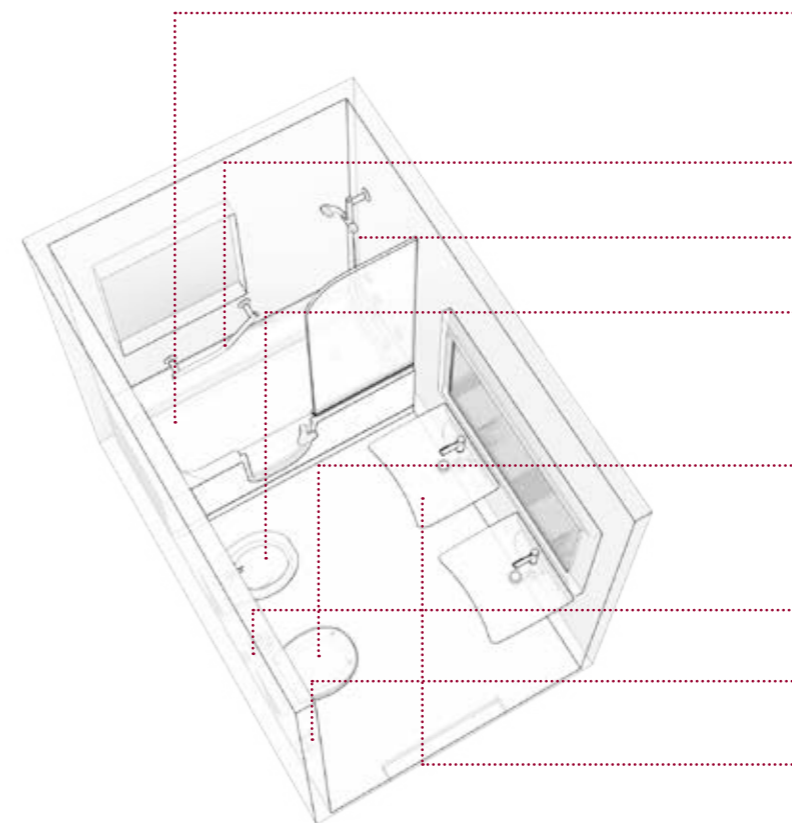

- **D058A/01**
Suspended bidet Open Series
D0166/99
Mixer for bidet
- **D057A/01**
Suspended WC Open Series
OP-D558/01
Cover seat
- **LEO-B250/..**
Suspended brush holder
- **LEO-M60/..**
Handle Leonardo Series cm. 60
- **LEO-B113/..**
Toilet paper holder Leonardo Series
- **LEO-X032/..**
Slide rail with shower handle
Leonardo Series
- **LEO-X818/..**
Shower seat steel
Leonardo Series
- **FLAT92S/01**
Flat washbasin cm. 92 left
D0165/99
Mixer for washbasin
D0378/99
Space saving drain with click-clack
- **LEO-D0045/01**
Fixed mirror, cm. 60x105

SERIES OPEN

Complete series of sanitary: washbasin with concave front edge, lavatory bowls, bidet, wall hung or floor monoblocks.

- **H956/01**
Bathtub with door left cm. 170
- **D0360/99**
Shower crystal wall, Oasi Prestige
- **LEO-MA1/..**
Handle 45° Series Leonardo
- **LEO-X032/..**
Bar for shower Series Leonardo
- **D0295/01**
Bidet Alto Series Open
- **D0166/99**
Mixer for bidet
- **D0296/01**
Alto WC, Series Open
- **OP-D558/01**
Seat and cover, Series Open
- **LEO-B113/..**
Toilet paper holder, Series Leonardo
- **LEO-B250/..**
Suspended brush holder
- **D0280/01**
Ceramic wash basin, Series Open
- **D0165/99**
Mixer for washbasin
- **D0378/99**
Space saving drain with click-clack