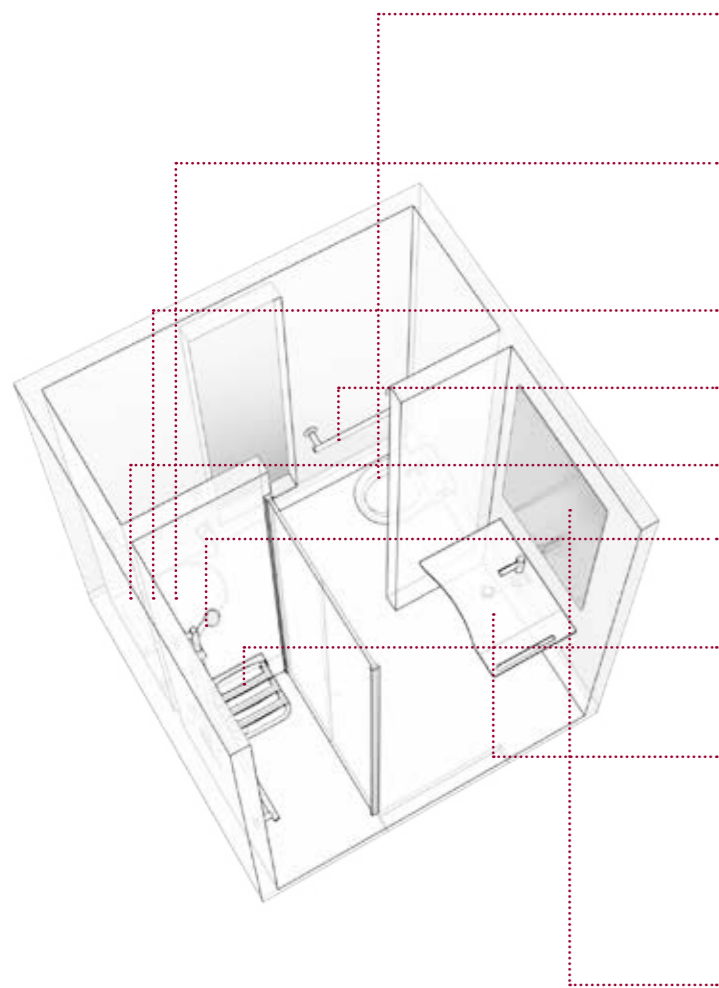

CONTEMPORARY RADICAL

The walls with effect "corten" become the real protagonists of the house, appreciated for their characteristics, being capable of highlight any accessory or mobile furniture. With some changes, and combining wood and cement, you can get great results, creating pleasant contrasts between old and new. These materials, combined together, are the elements that mostly meet the industrial language, precisely because normally are intended to be use other than residential places.