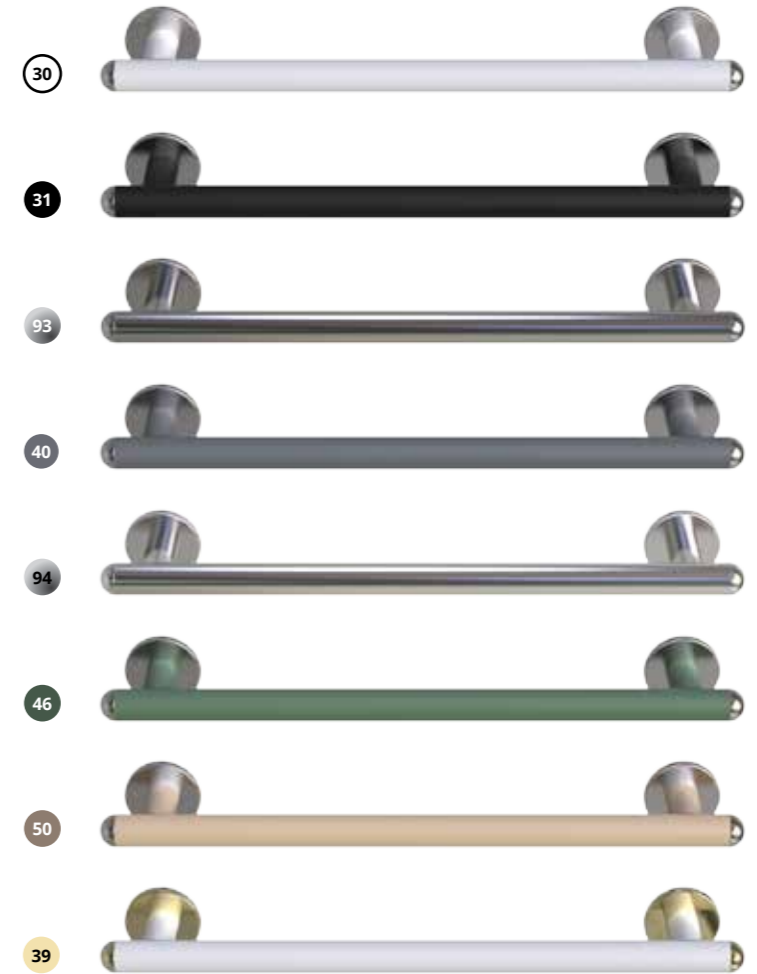

RAFFAELLO

DESIGN
R&S Goman and
Francesco Rodighiero

INNATE EVOLUTION

This series is the innate evolution of the Goman design; the painter Raffaello is known by the harmony of his works, so Goman with this series has done in order that the attention to the details can meet harmony, perfection and simplicity. It has been developed to meet all people requirements, even those most exigent, without forgetting **to be aligned to the most restricted standard.** The selection of the chromed or gilt pieces, the specifically studied technical measures, can fit without difficulty to the traditional projects all over the world. The possibility to meet new and traditional styles is its main characteristic.