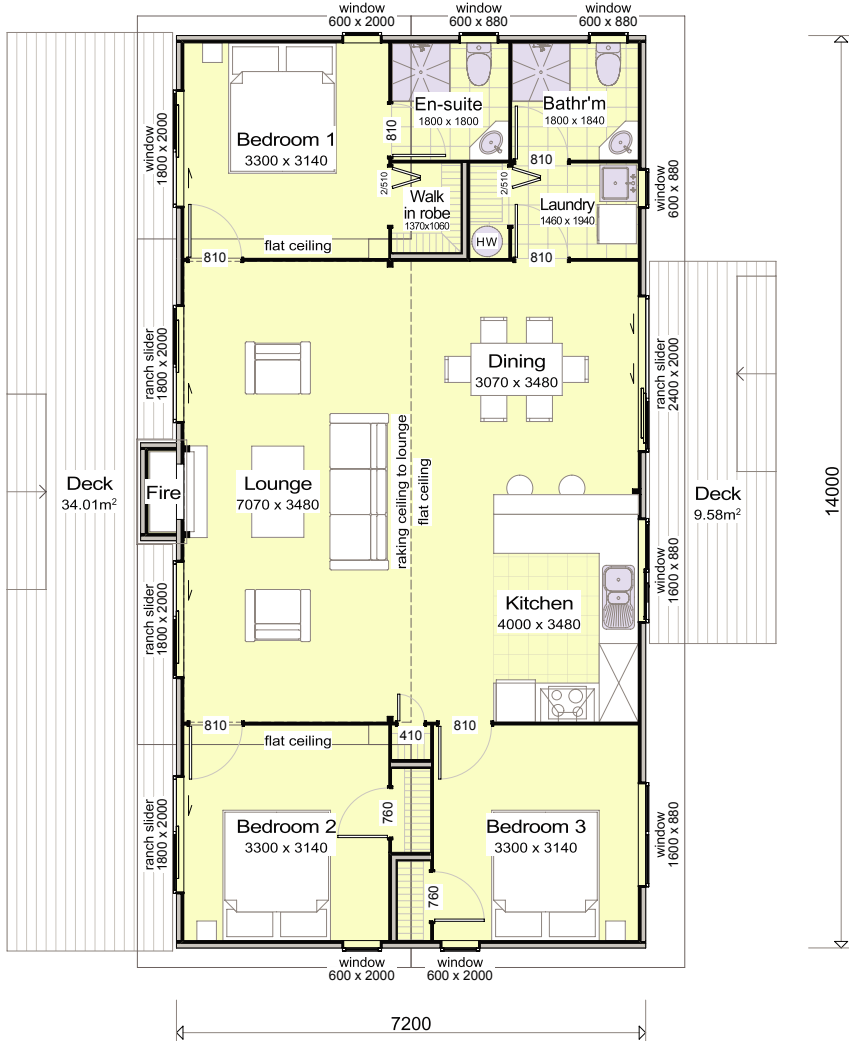

Features:

- Durable solid wood interior
- Bevelback weatherboards with corrugated iron chimney
- Open plan living
- Raked ceilings to lounge area
- Double glazed windows & doors

- | | |
|---|---|
|  1x Lounge |  3x Bedrooms |
|  1x Bathroom |  2x Toilets |
|  1x Laundry room |  1x Ensuite |
|  1x Dining |  1x Walk in robe |