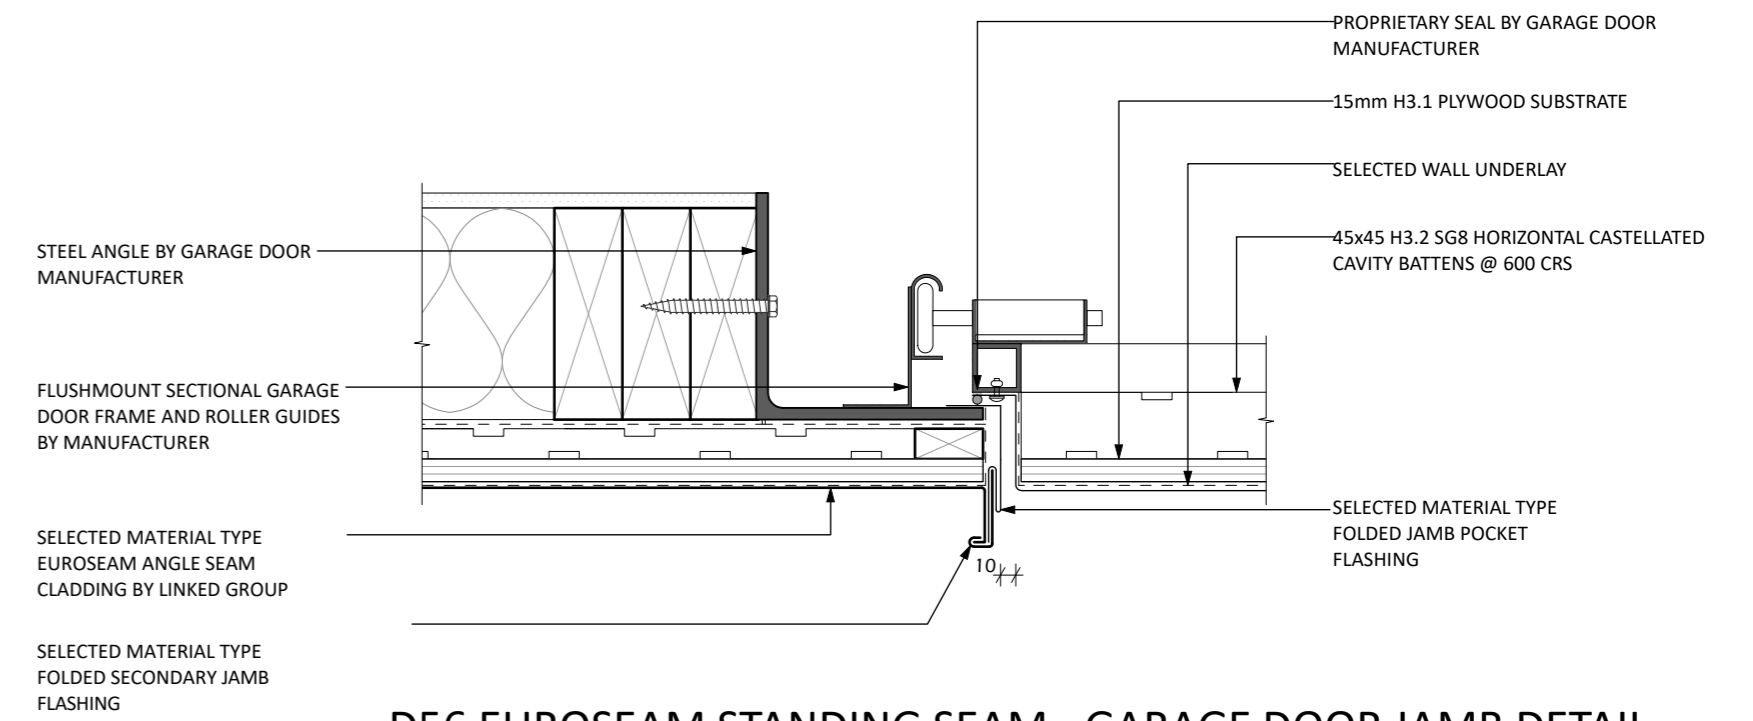

D21 EUROSEAM STANDING SEAM - WINDOW SILL DETAIL - BOXED

D56 EUROSEAM STANDING SEAM - GARAGE DOOR JAMB DETAIL

Scale 1:5