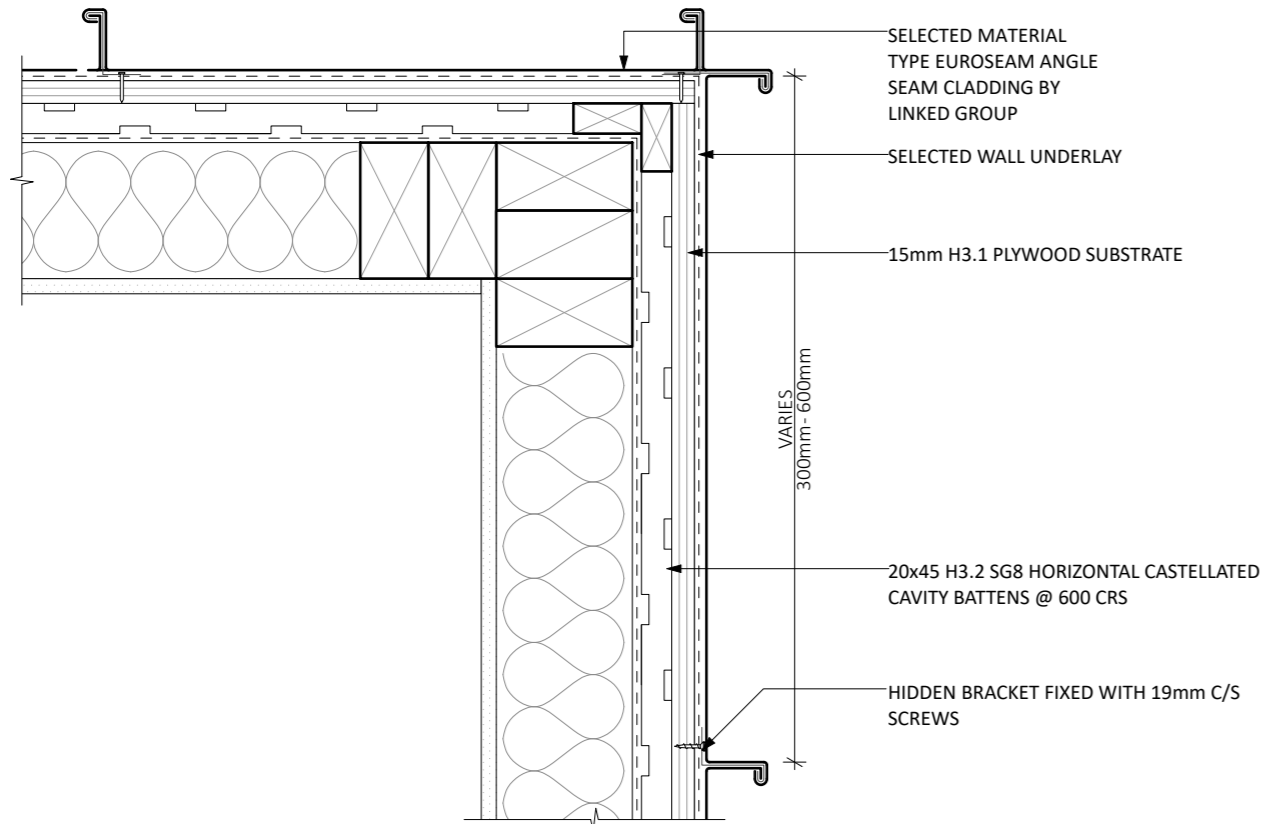

Scale 1:5

D58 EUROSEAM STANDING SEAM - SKYLIGHT HEAD DETAIL

Scale 1:5

D60 EUROSEAM STANDING SEAM - SKYLIGHT SILL DETAIL

Scale 1:5

D59 EUROSEAM STANDING SEAM - SKYLIGHT JAMB DETAIL

Scale 1:5

D12 EUROSEAM STANDING SEAM - EXTERNAL CORNER DETAIL

Scale 1:5

D13 EUROSEAM STANDING SEAM - INTERNAL CORNER DETAIL

Scale 1:5

D15 EUROSEAM STANDING SEAM - PARAPET DETAIL

Scale 1:5

D14 EUROSEAM STANDING SEAM - SOFFIT DETAIL

Scale 1:5

D11 EUROSEAM STANDING SEAM - CLADDING BASE DETAIL