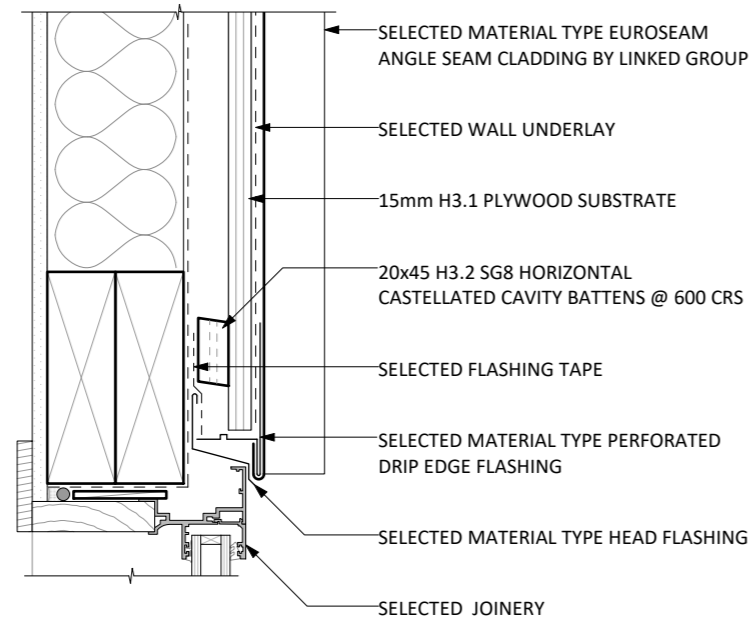

Scale 1:5

D58 EUROSEAM STANDING SEAM - SKYLIGHT HEAD DETAIL

Scale 1:5

D60 EUROSEAM STANDING SEAM - SKYLIGHT SILL DETAIL

Scale 1:5

D59 EUROSEAM STANDING SEAM - SKYLIGHT JAMB DETAIL

Scale 1:5

D12 EUROSEAM STANDING SEAM - EXTERNAL CORNER DETAIL

Scale 1:5

D13 EUROSEAM STANDING SEAM - INTERNAL CORNER DETAIL

Scale 1:5

D15 EUROSEAM STANDING SEAM - PARAPET DETAIL

Scale 1:5

D14 EUROSEAM STANDING SEAM - SOFFIT DETAIL

Scale 1:5

D11 EUROSEAM STANDING SEAM - CLADDING BASE DETAIL

Scale 1:5

D16 EUROSEAM STANDING SEAM - WINDOW HEAD DETAIL - SEAMED

Scale 1:5

D19 EUROSEAM STANDING SEAM - WINDOW HEAD DETAIL - BOXED

Scale 1:5

D17 EUROSEAM STANDING SEAM - WINDOW JAMB DETAIL - SEAMED

Scale 1:5