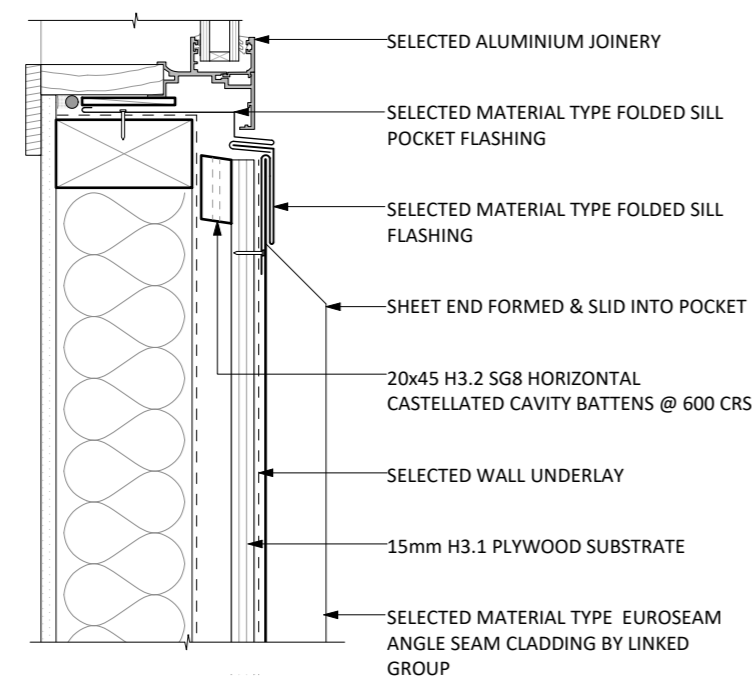

Scale 1:5

D16 EUROSEAM STANDING SEAM - WINDOW HEAD DETAIL - SEAMED

Scale 1:5

D19 EUROSEAM STANDING SEAM - WINDOW HEAD DETAIL - BOXED

Scale 1:5

D17 EUROSEAM STANDING SEAM - WINDOW JAMB DETAIL - SEAMED

Scale 1:5

D20 EUROSEAM STANDING SEAM - WINDOW JAMB DETAIL - BOXED

Scale 1:5

D18 EUROSEAM STANDING SEAM - WINDOW SILL DETAIL - SEAMED

Scale 1:5

D21 EUROSEAM STANDING SEAM - WINDOW SILL DETAIL - BOXED

Scale 1:5

D55 EUROSEAM STANDING SEAM - GARAGE DOOR HEAD DETAIL