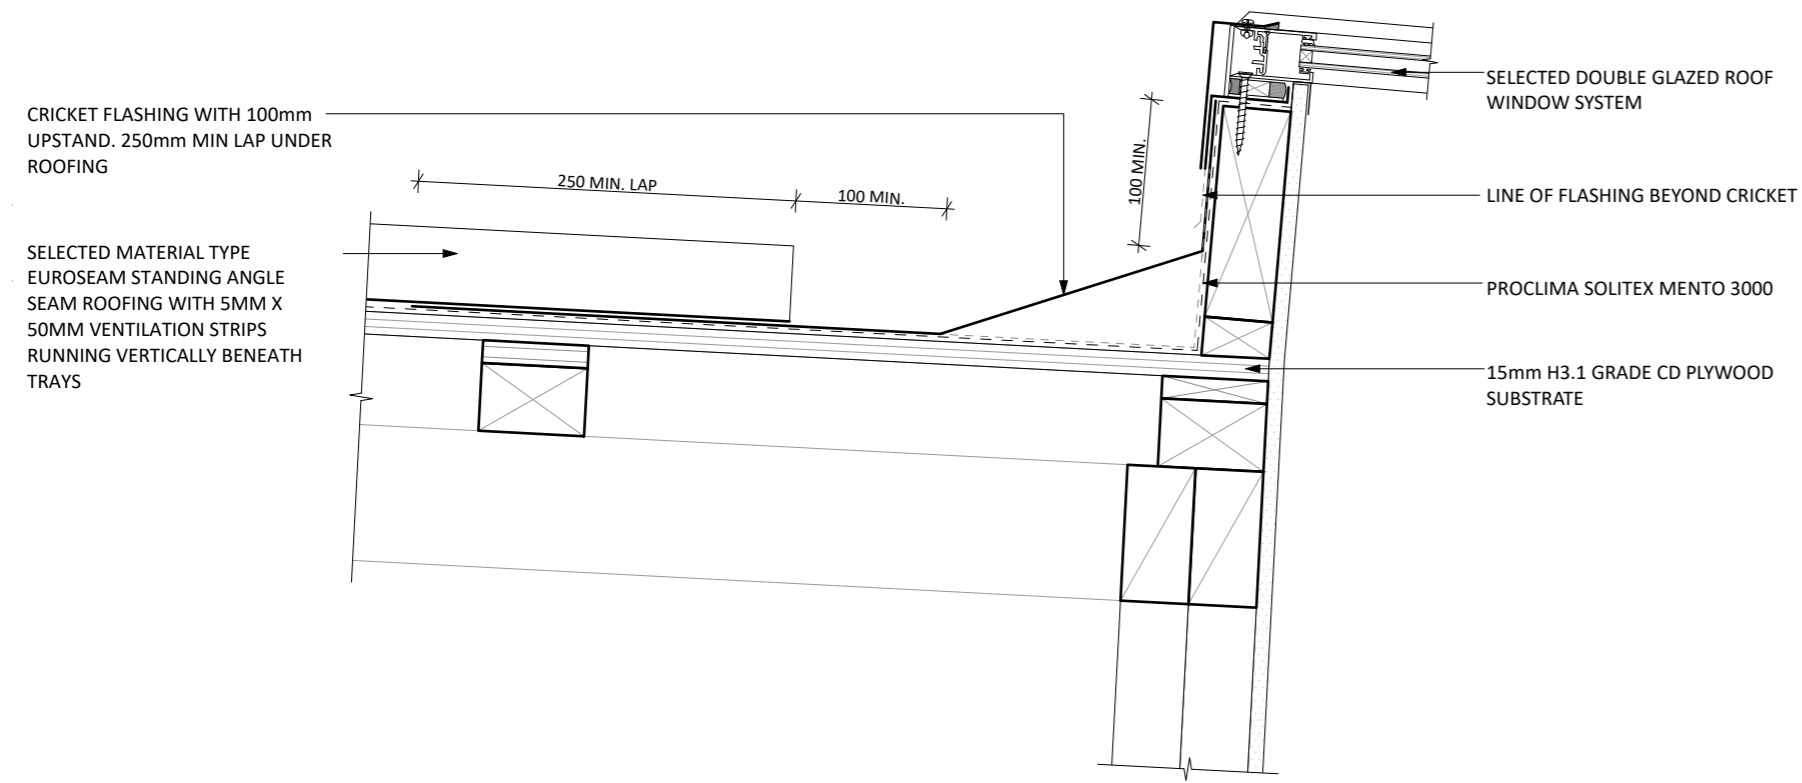

D22 EUROSEAM STANDING SEAM - HIDDEN GUTTER DETAIL

D58 EUROSEAM STANDING SEAM - SKYLIGHT HEAD DETAIL

Scale 1:5