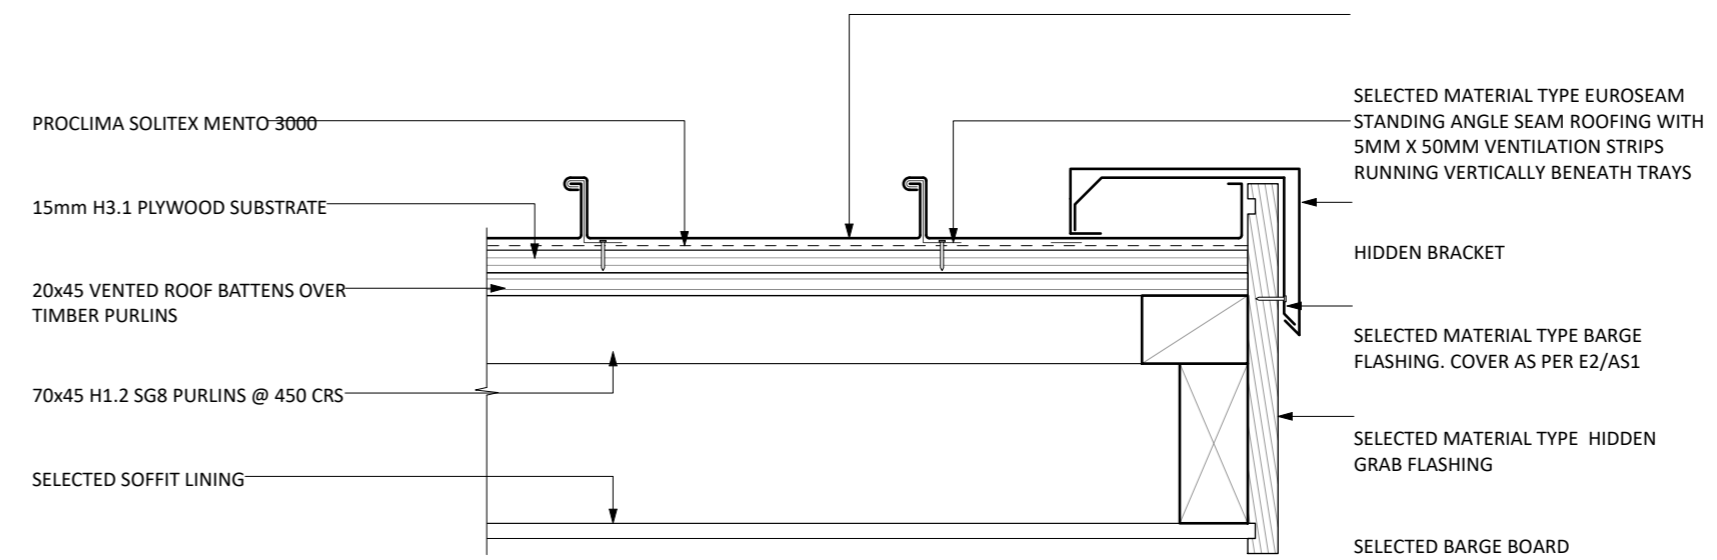

D01 EUROSEAM STANDING SEAM - RIDGE DETAIL

Scale 1:5

D03 EUROSEAM STANDING SEAM - BARGE DETAIL V1

Scale 1:5

D02 EUROSEAM STANDING SEAM - EAVE DETAIL

Scale 1:5

D04 EUROSEAM STANDING SEAM - BARGE DETAIL V2

Scale 1:5

D05 EUROSEAM STANDING SEAM - BARGE DETAIL V3

Scale 1:5

D06 EUROSEAM STANDING SEAM - APEX DETAIL V1

Scale 1:5

D09 EUROSEAM STANDING SEAM - APRON DETAIL

Scale 1:5

D07 EUROSEAM STANDING SEAM - APEX DETAIL V2

Scale 1:5

D10 EUROSEAM STANDING SEAM - PARALLEL APRON DETAIL

Scale 1:5

D08 EUROSEAM STANDING SEAM - VALLEY DETAIL

Scale 1:5

D22 EUROSEAM STANDING SEAM - HIDDEN GUTTER DETAIL

Scale 1:5

D23 EUROSEAM STANDING SEAM - ROOF TO WALL DETAIL

Scale 1:5

D16 EUROSEAM STANDING SEAM - WINDOW HEAD DETAIL - SEAMED

Scale 1:5

D19 EUROSEAM STANDING SEAM - WINDOW HEAD DETAIL - BOXED

Scale 1:5

D17 EUROSEAM STANDING SEAM - WINDOW JAMB DETAIL - SEAMED

Scale 1:5