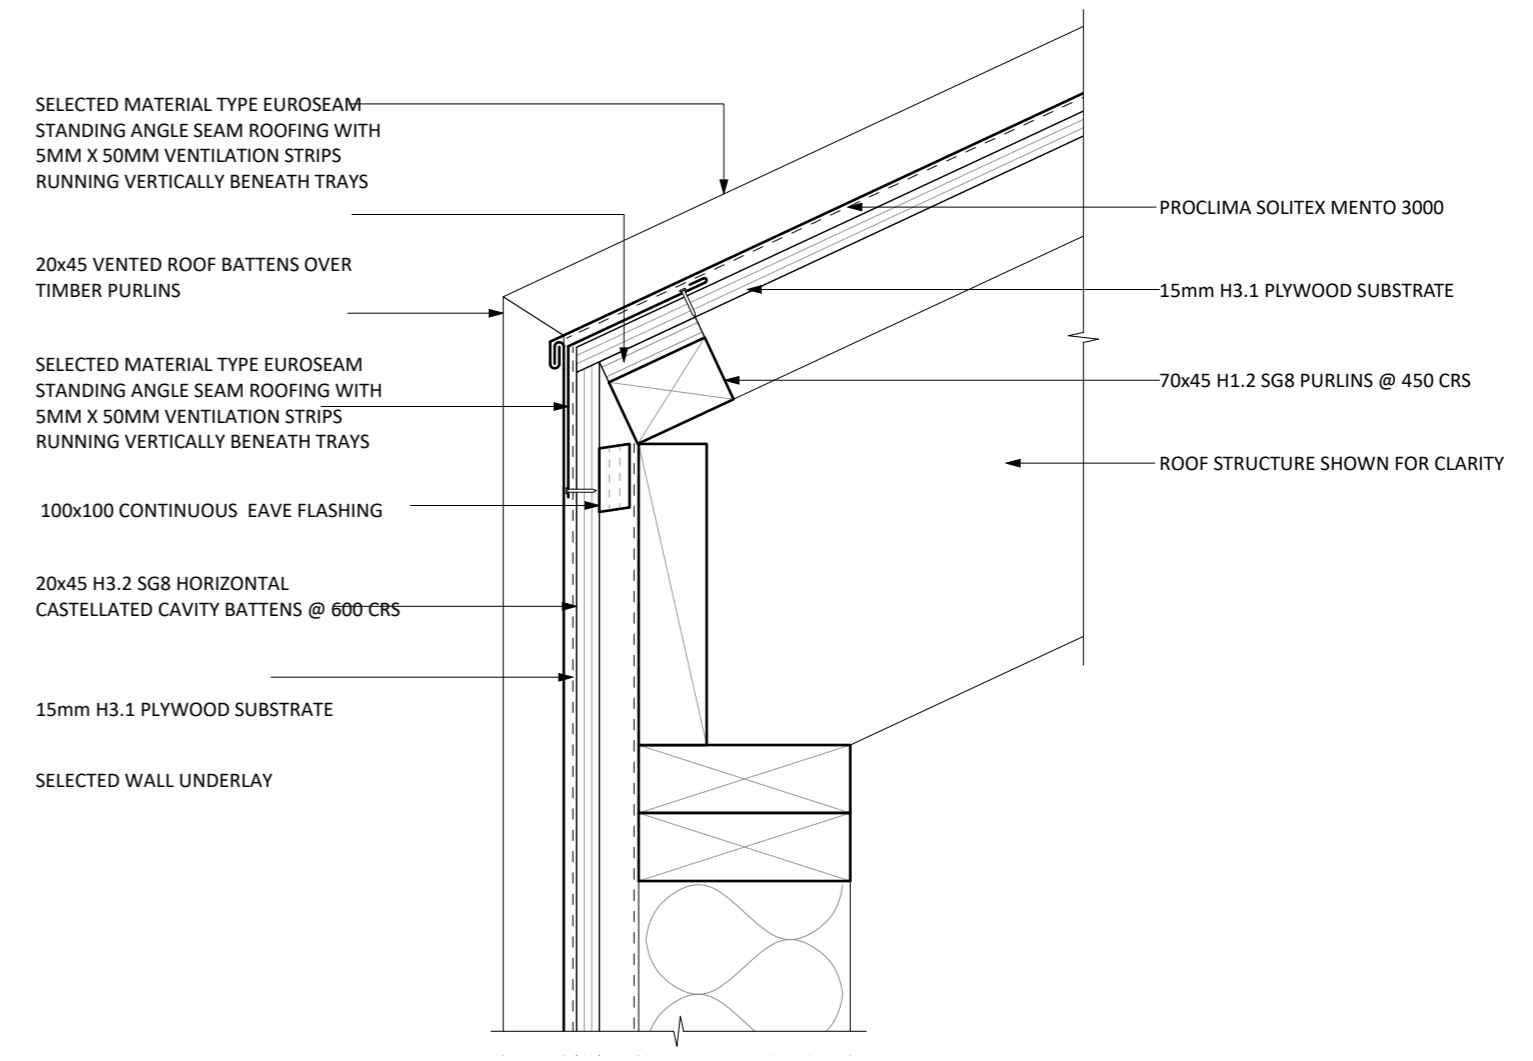

D10 EUROSEAM STANDING SEAM - PARALLEL APRON DETAIL

Scale 1:5

D08 EUROSEAM STANDING SEAM - VALLEY DETAIL

Scale 1:5

D22 EUROSEAM STANDING SEAM - HIDDEN GUTTER DETAIL

Scale 1:5

D23 EUROSEAM STANDING SEAM - ROOF TO WALL DETAIL

Scale 1:5

D58 EUROSEAM STANDING SEAM - SKYLIGHT HEAD DETAIL

Scale 1:5

D60 EUROSEAM STANDING SEAM - SKYLIGHT SILL DETAIL

Scale 1:5

D59 EUROSEAM STANDING SEAM - SKYLIGHT JAMB DETAIL

Scale 1:5

D12 EUROSEAM STANDING SEAM - EXTERNAL CORNER DETAIL