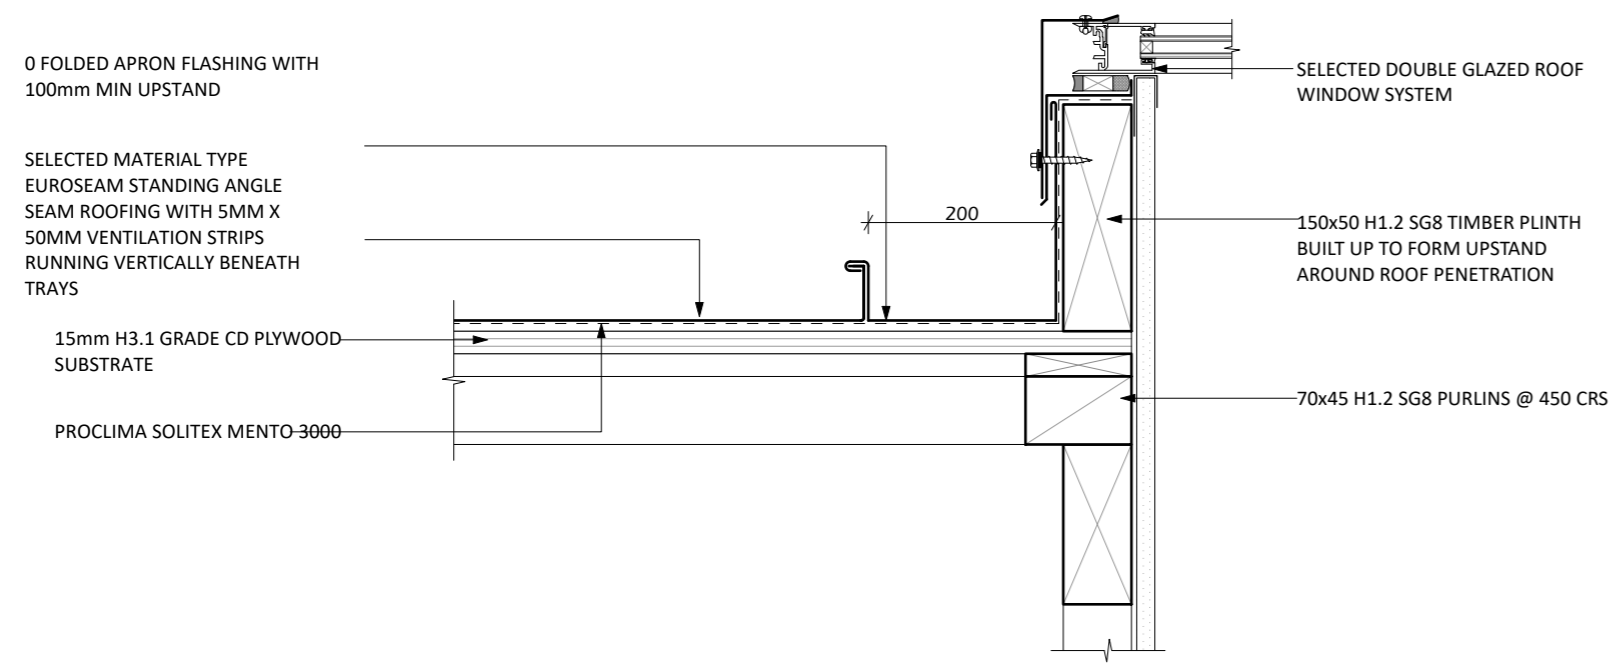

Scale 1:5

D58 EUROSEAM STANDING SEAM - SKYLIGHT HEAD DETAIL

Scale 1:5

D60 EUROSEAM STANDING SEAM - SKYLIGHT SILL DETAIL

Scale 1:5

D59 EUROSEAM STANDING SEAM - SKYLIGHT JAMB DETAIL

Scale 1:5

D12 EUROSEAM STANDING SEAM - EXTERNAL CORNER DETAIL