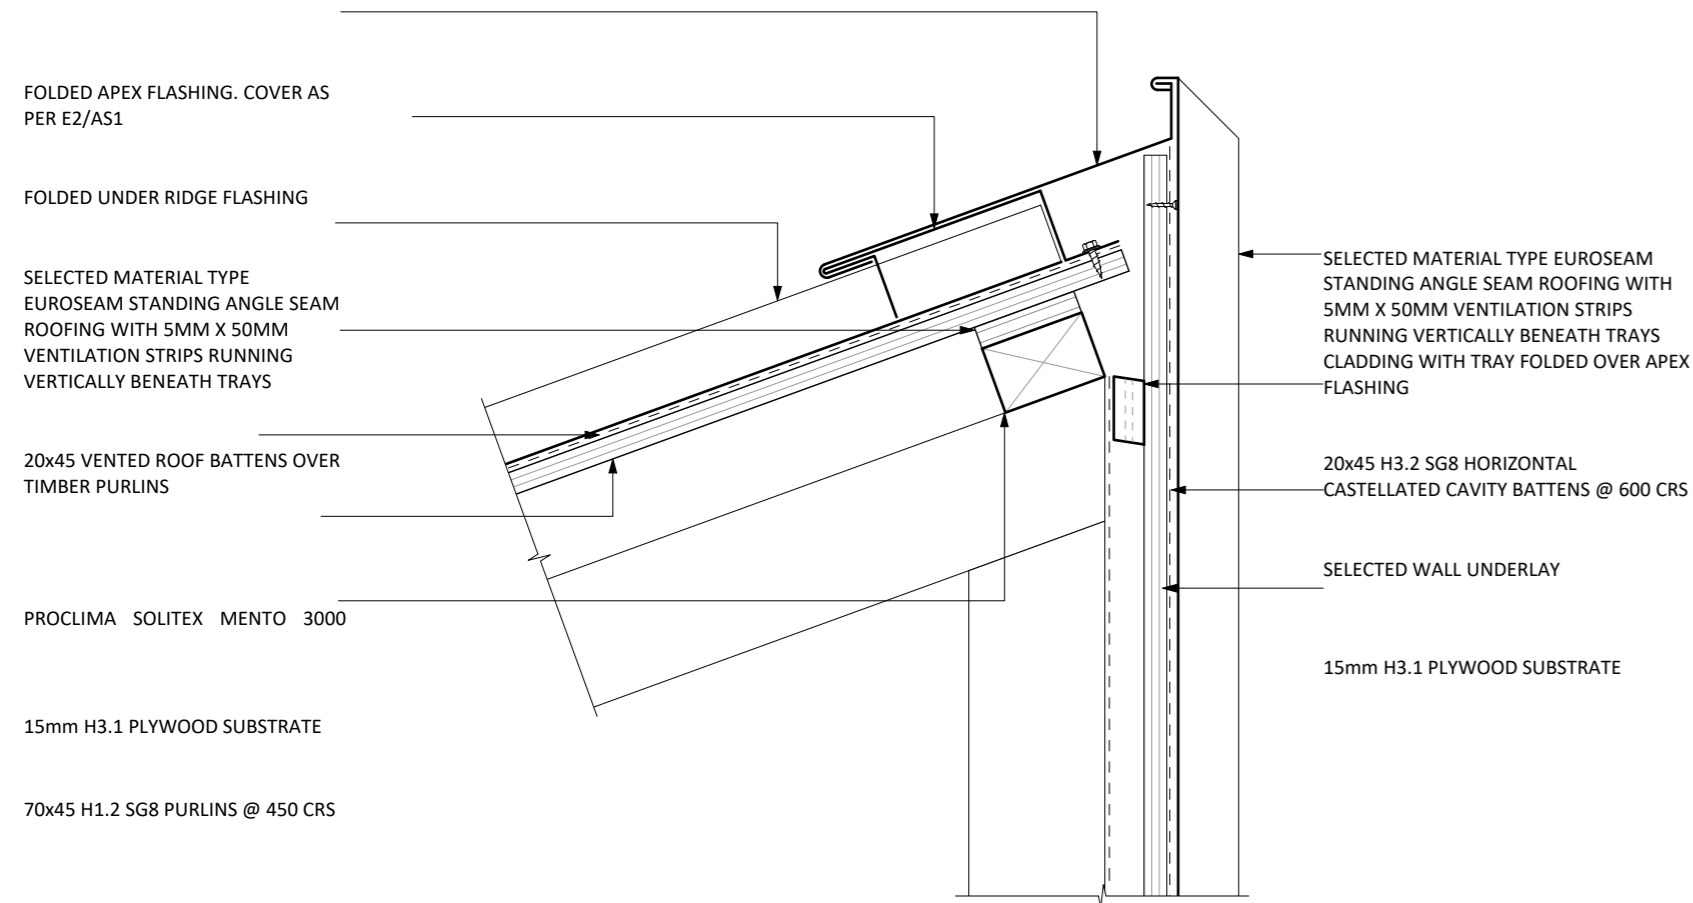

D01 EUROSEAM STANDING SEAM - RIDGE DETAIL

Scale 1:5

D03 EUROSEAM STANDING SEAM - BARGE DETAIL V1

Scale 1:5

D02 EUROSEAM STANDING SEAM - EAVE DETAIL

Scale 1:5

D04 EUROSEAM STANDING SEAM - BARGE DETAIL V2

Scale 1:5

D05 EUROSEAM STANDING SEAM - BARGE DETAIL V3

Scale 1:5

D06 EUROSEAM STANDING SEAM - APEX DETAIL V1

Scale 1:5

D09 EUROSEAM STANDING SEAM - APRON DETAIL

Scale 1:5

D07 EUROSEAM STANDING SEAM - APEX DETAIL V2

Scale 1:5

D10 EUROSEAM STANDING SEAM - PARALLEL APRON DETAIL

Scale 1:5

D08 EUROSEAM STANDING SEAM - VALLEY DETAIL

Scale 1:5

D22 EUROSEAM STANDING SEAM - HIDDEN GUTTER DETAIL

Scale 1:5

D23 EUROSEAM STANDING SEAM - ROOF TO WALL DETAIL