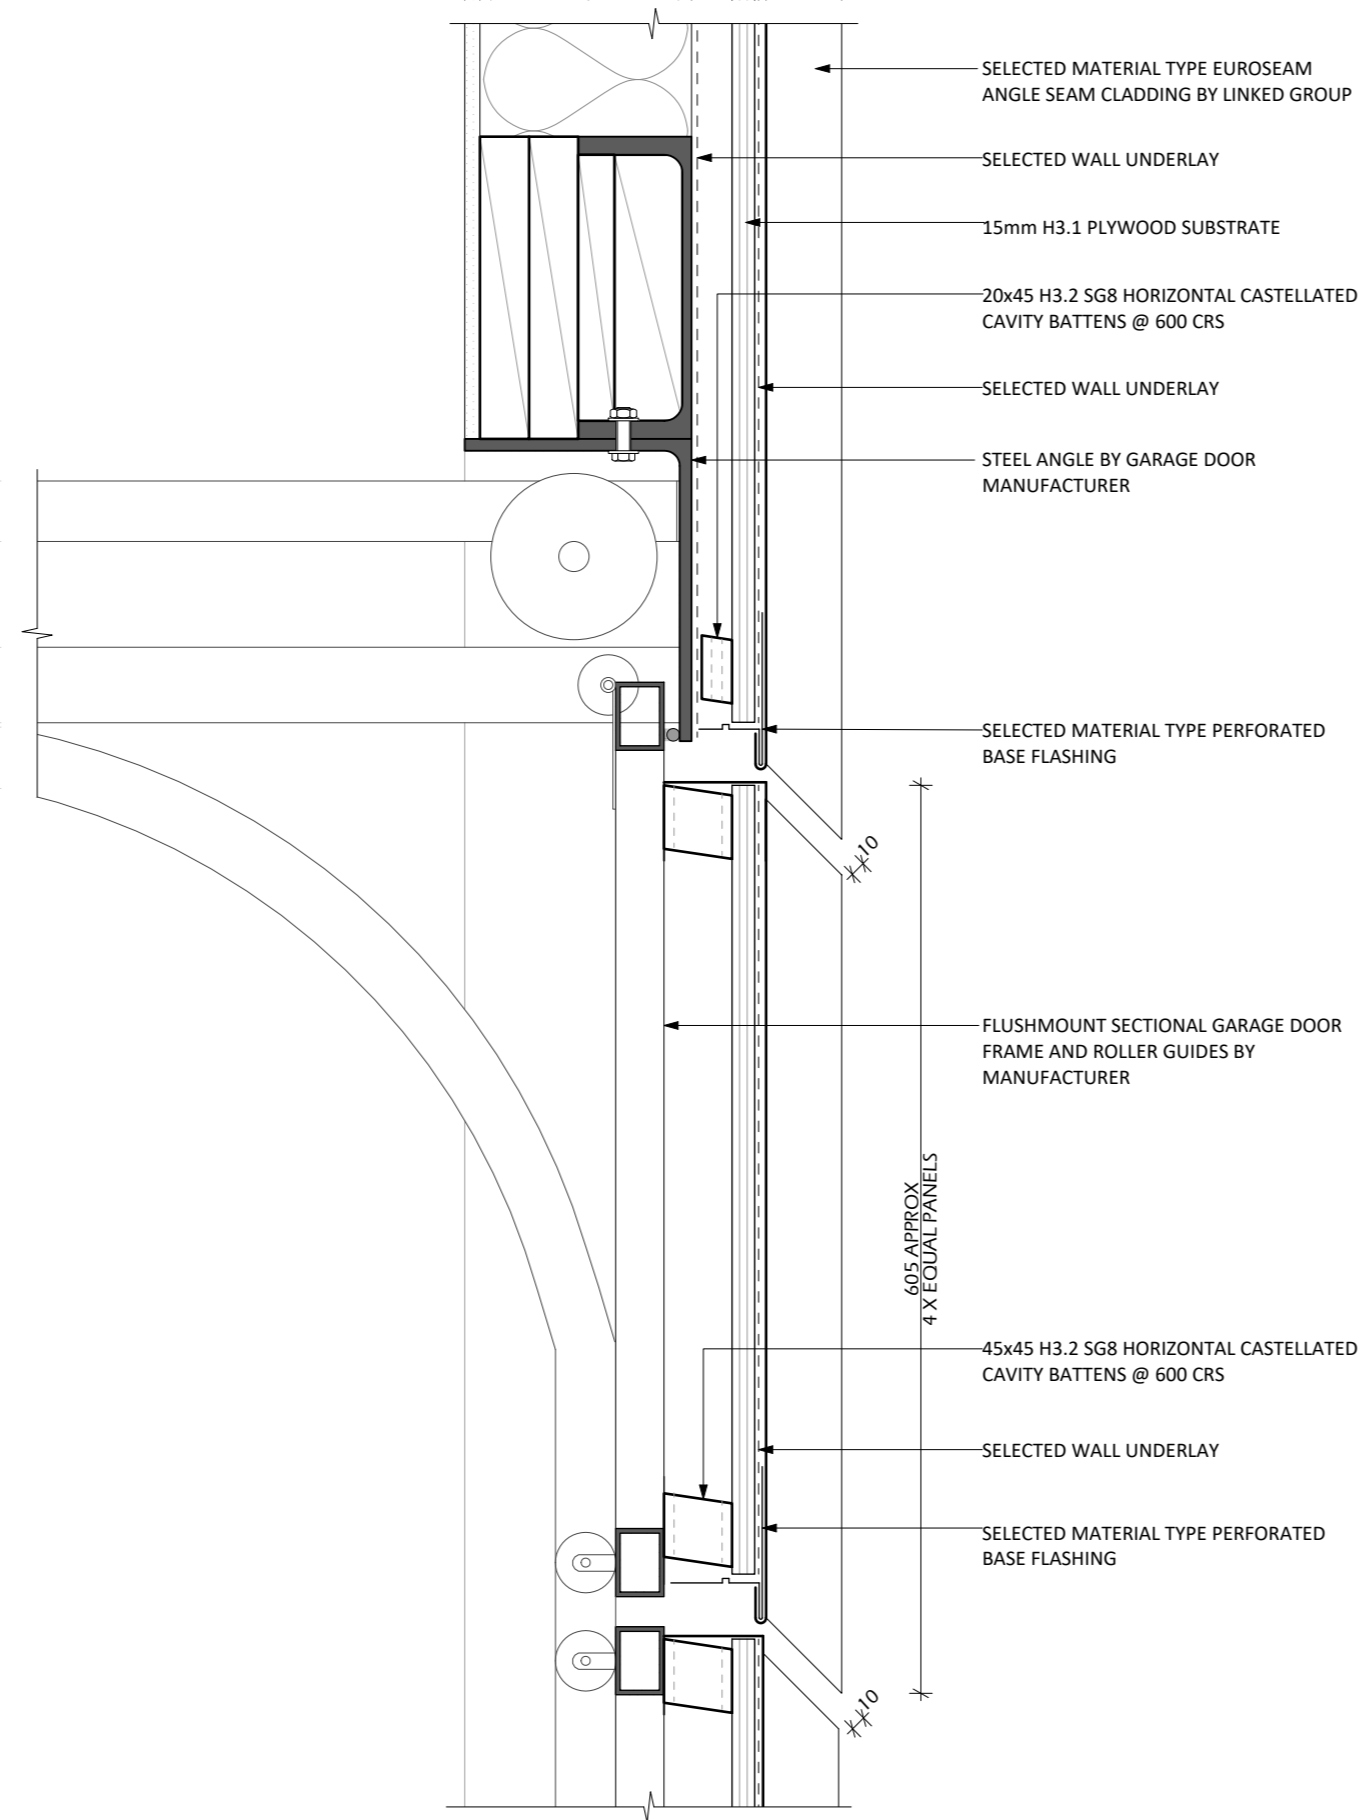

Scale 1:5

D58 EUROSEAM STANDING SEAM - SKYLIGHT HEAD DETAIL

Scale 1:5

D60 EUROSEAM STANDING SEAM - SKYLIGHT SILL DETAIL

Scale 1:5

D59 EUROSEAM STANDING SEAM - SKYLIGHT JAMB DETAIL

Scale 1:5

D12 EUROSEAM STANDING SEAM - EXTERNAL CORNER DETAIL

Scale 1:5

D16 EUROSEAM STANDING SEAM - WINDOW HEAD DETAIL - SEAMED

Scale 1:5

D19 EUROSEAM STANDING SEAM - WINDOW HEAD DETAIL - BOXED

Scale 1:5

D17 EUROSEAM STANDING SEAM - WINDOW JAMB DETAIL - SEAMED

Scale 1:5

D20 EUROSEAM STANDING SEAM - WINDOW JAMB DETAIL - BOXED

Scale 1:5

D18 EUROSEAM STANDING SEAM - WINDOW SILL DETAIL - SEAMED

Scale 1:5

D21 EUROSEAM STANDING SEAM - WINDOW SILL DETAIL - BOXED

Scale 1:5

D55 EUROSEAM STANDING SEAM - GARAGE DOOR HEAD DETAIL

Scale 1:5

D57 EUROSEAM STANDING SEAM - GARAGE DOOR SILL DETAIL

Scale 1:5

D56 EUROSEAM STANDING SEAM - GARAGE DOOR JAMB DETAIL

Scale 1:5