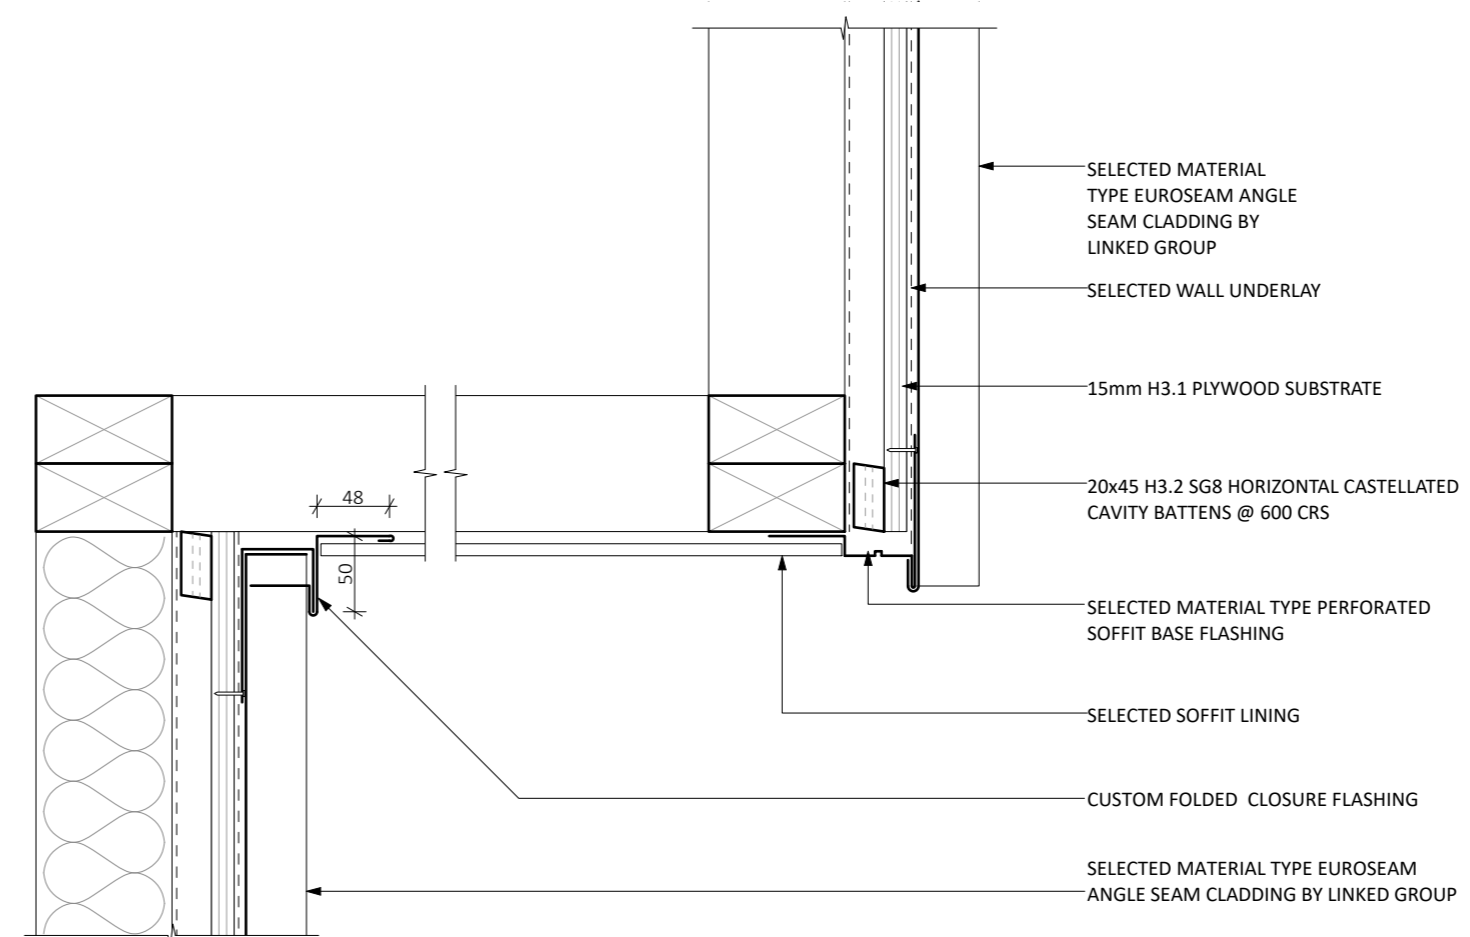

Scale 1:5

D58 EUROSEAM STANDING SEAM - SKYLIGHT HEAD DETAIL

Scale 1:5

D60 EUROSEAM STANDING SEAM - SKYLIGHT SILL DETAIL

Scale 1:5

D59 EUROSEAM STANDING SEAM - SKYLIGHT JAMB DETAIL

Scale 1:5

D12 EUROSEAM STANDING SEAM - EXTERNAL CORNER DETAIL

Scale 1:5

D13 EUROSEAM STANDING SEAM - INTERNAL CORNER DETAIL

Scale 1:5

D15 EUROSEAM STANDING SEAM - PARAPET DETAIL

Scale 1:5

D14 EUROSEAM STANDING SEAM - SOFFIT DETAIL

Scale 1:5

D11 EUROSEAM STANDING SEAM - CLADDING BASE DETAIL

Scale 1:5

D16 EUROSEAM STANDING SEAM - WINDOW HEAD DETAIL - SEAMED

Scale 1:5

D19 EUROSEAM STANDING SEAM - WINDOW HEAD DETAIL - BOXED

Scale 1:5

D17 EUROSEAM STANDING SEAM - WINDOW JAMB DETAIL - SEAMED

Scale 1:5