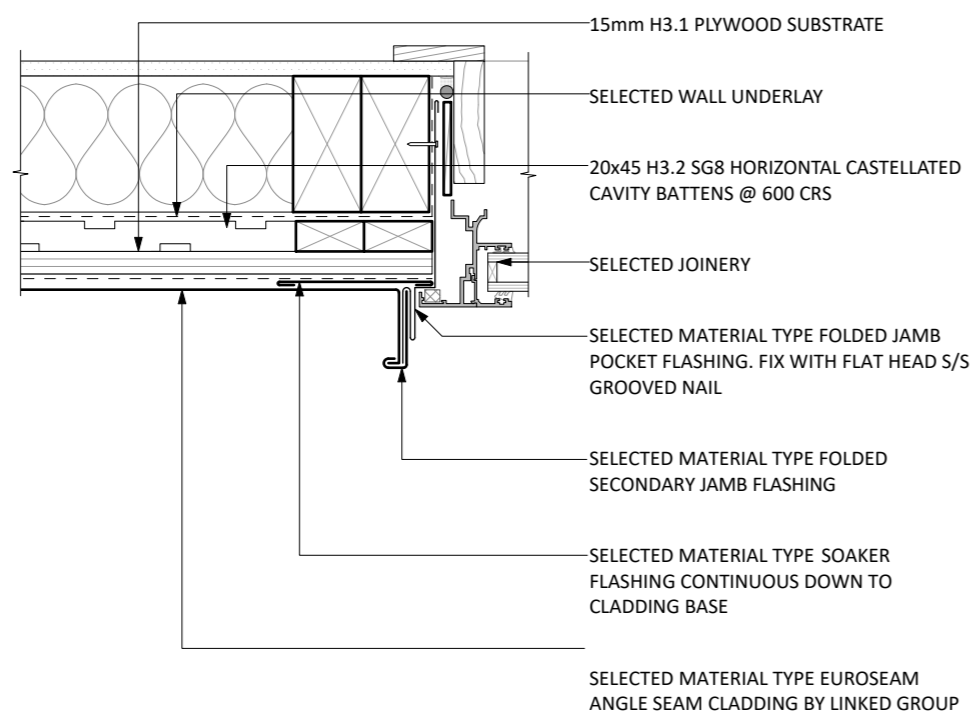

Scale 1:5

D13 EUROSEAM STANDING SEAM - INTERNAL CORNER DETAIL

Scale 1:5

D15 EUROSEAM STANDING SEAM - PARAPET DETAIL

Scale 1:5

D14 EUROSEAM STANDING SEAM - SOFFIT DETAIL

Scale 1:5

D11 EUROSEAM STANDING SEAM - CLADDING BASE DETAIL

Scale 1:5

D16 EUROSEAM STANDING SEAM - WINDOW HEAD DETAIL - SEAMED

Scale 1:5

D19 EUROSEAM STANDING SEAM - WINDOW HEAD DETAIL - BOXED

Scale 1:5

D17 EUROSEAM STANDING SEAM - WINDOW JAMB DETAIL - SEAMED

Scale 1:5

D20 EUROSEAM STANDING SEAM - WINDOW JAMB DETAIL - BOXED

Scale 1:5

D18 EUROSEAM STANDING SEAM - WINDOW SILL DETAIL - SEAMED

Scale 1:5

D21 EUROSEAM STANDING SEAM - WINDOW SILL DETAIL - BOXED

Scale 1:5

D55 EUROSEAM STANDING SEAM - GARAGE DOOR HEAD DETAIL