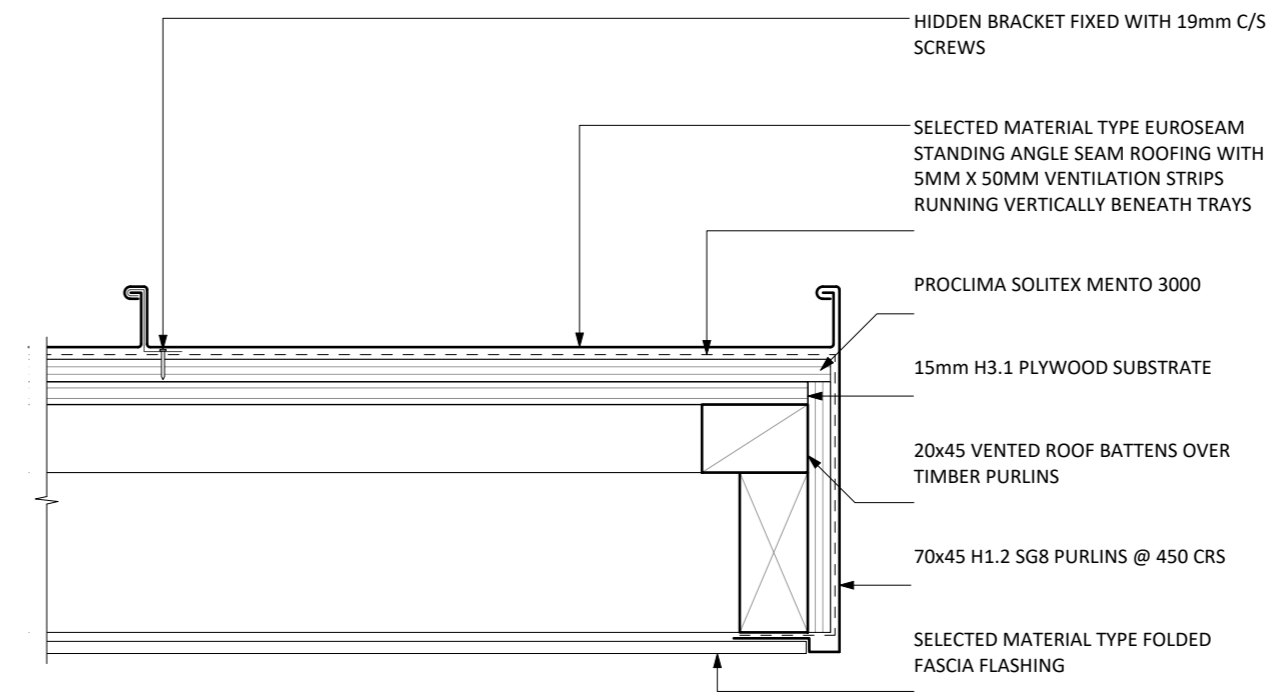

D01 EUROSEAM STANDING SEAM - RIDGE DETAIL

Scale 1:5

D03 EUROSEAM STANDING SEAM - BARGE DETAIL V1

Scale 1:5

D02 EUROSEAM STANDING SEAM - EAVE DETAIL

Scale 1:5

D04 EUROSEAM STANDING SEAM - BARGE DETAIL V2

Scale 1:5

D05 EUROSEAM STANDING SEAM - BARGE DETAIL V3

Scale 1:5

D06 EUROSEAM STANDING SEAM - APEX DETAIL V1

Scale 1:5

D09 EUROSEAM STANDING SEAM - APRON DETAIL

Scale 1:5

D07 EUROSEAM STANDING SEAM - APEX DETAIL V2

Scale 1:5

D10 EUROSEAM STANDING SEAM - PARALLEL APRON DETAIL

Scale 1:5

D08 EUROSEAM STANDING SEAM - VALLEY DETAIL

Scale 1:5

D22 EUROSEAM STANDING SEAM - HIDDEN GUTTER DETAIL

Scale 1:5

D23 EUROSEAM STANDING SEAM - ROOF TO WALL DETAIL

Scale 1:5

D58 EUROSEAM STANDING SEAM - SKYLIGHT HEAD DETAIL

Scale 1:5

D60 EUROSEAM STANDING SEAM - SKYLIGHT SILL DETAIL

Scale 1:5

D59 EUROSEAM STANDING SEAM - SKYLIGHT JAMB DETAIL

Scale 1:5

D12 EUROSEAM STANDING SEAM - EXTERNAL CORNER DETAIL