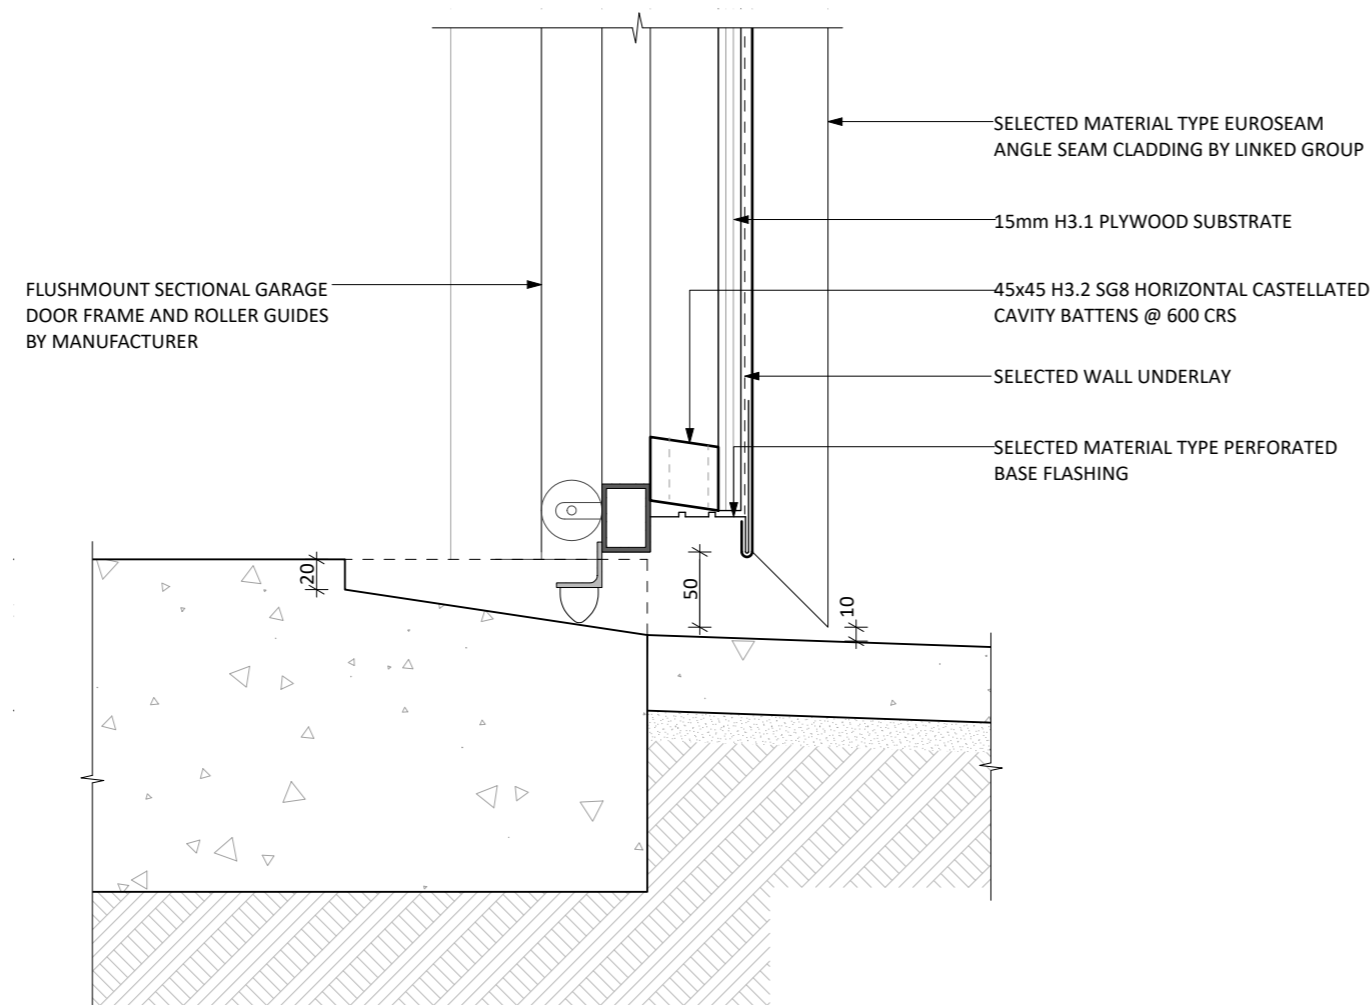

Scale 1:5

D16 EUROSEAM STANDING SEAM - WINDOW HEAD DETAIL - SEAMED

Scale 1:5

D19 EUROSEAM STANDING SEAM - WINDOW HEAD DETAIL - BOXED

Scale 1:5

D17 EUROSEAM STANDING SEAM - WINDOW JAMB DETAIL - SEAMED

Scale 1:5

D20 EUROSEAM STANDING SEAM - WINDOW JAMB DETAIL - BOXED

Scale 1:5

D18 EUROSEAM STANDING SEAM - WINDOW SILL DETAIL - SEAMED

Scale 1:5

D21 EUROSEAM STANDING SEAM - WINDOW SILL DETAIL - BOXED

Scale 1:5

D55 EUROSEAM STANDING SEAM - GARAGE DOOR HEAD DETAIL

Scale 1:5

D57 EUROSEAM STANDING SEAM - GARAGE DOOR SILL DETAIL

Scale 1:5

D56 EUROSEAM STANDING SEAM - GARAGE DOOR JAMB DETAIL

Scale 1:5