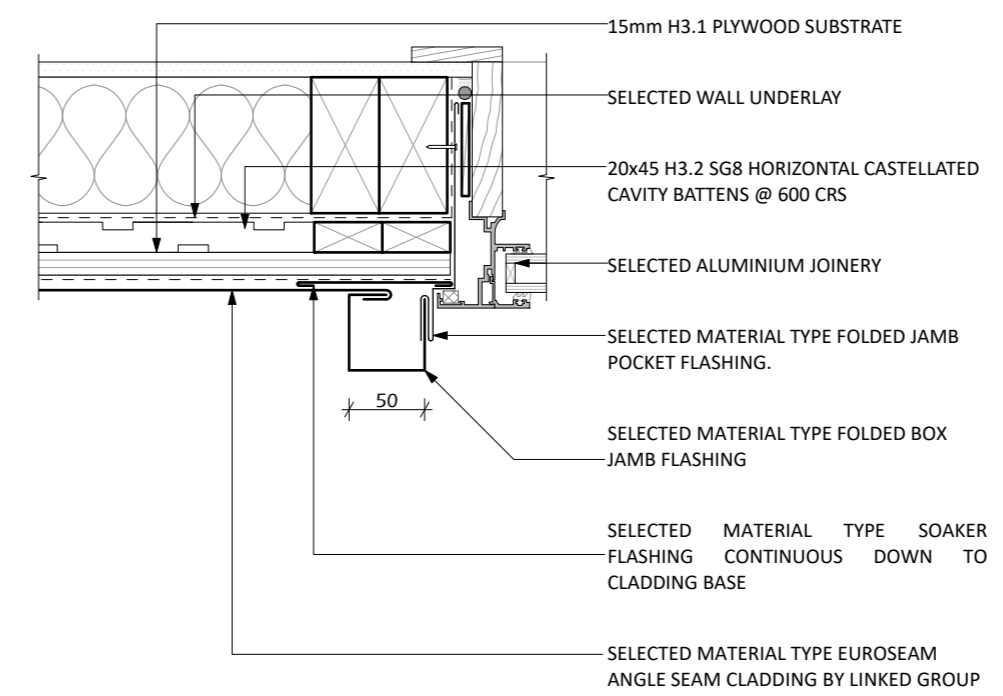

Scale 1:5

D16 EUROSEAM STANDING SEAM - WINDOW HEAD DETAIL - SEAMED

Scale 1:5

D19 EUROSEAM STANDING SEAM - WINDOW HEAD DETAIL - BOXED

Scale 1:5

D17 EUROSEAM STANDING SEAM - WINDOW JAMB DETAIL - SEAMED

Scale 1:5

D20 EUROSEAM STANDING SEAM - WINDOW JAMB DETAIL - BOXED

Scale 1:5

D18 EUROSEAM STANDING SEAM - WINDOW SILL DETAIL - SEAMED

Scale 1:5

D21 EUROSEAM STANDING SEAM - WINDOW SILL DETAIL - BOXED

Scale 1:5

D55 EUROSEAM STANDING SEAM - GARAGE DOOR HEAD DETAIL