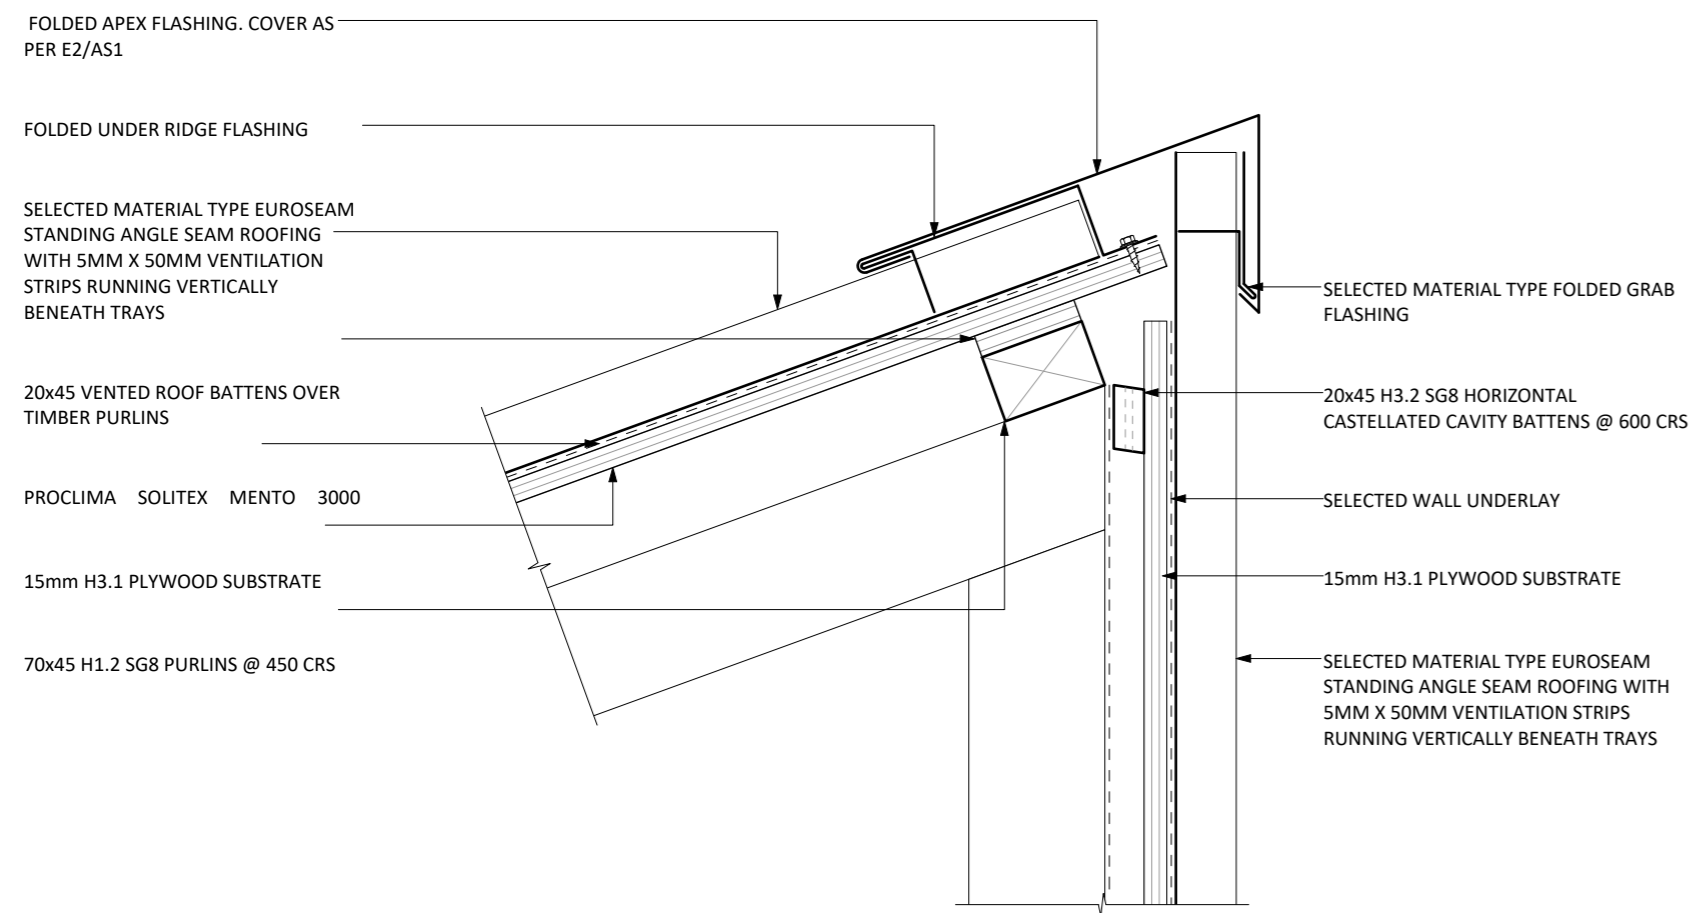

D01 EUROSEAM STANDING SEAM - RIDGE DETAIL

Scale 1:5

D03 EUROSEAM STANDING SEAM - BARGE DETAIL V1

Scale 1:5

D02 EUROSEAM STANDING SEAM - EAVE DETAIL

Scale 1:5

D04 EUROSEAM STANDING SEAM - BARGE DETAIL V2

Scale 1:5

D05 EUROSEAM STANDING SEAM - BARGE DETAIL V3

Scale 1:5

D06 EUROSEAM STANDING SEAM - APEX DETAIL V1

Scale 1:5

D09 EUROSEAM STANDING SEAM - APRON DETAIL

Scale 1:5

D07 EUROSEAM STANDING SEAM - APEX DETAIL V2

Scale 1:5

D10 EUROSEAM STANDING SEAM - PARALLEL APRON DETAIL

Scale 1:5

D08 EUROSEAM STANDING SEAM - VALLEY DETAIL

Scale 1:5

D22 EUROSEAM STANDING SEAM - HIDDEN GUTTER DETAIL

Scale 1:5

D23 EUROSEAM STANDING SEAM - ROOF TO WALL DETAIL

Scale 1:5

D58 EUROSEAM STANDING SEAM - SKYLIGHT HEAD DETAIL

Scale 1:5

D60 EUROSEAM STANDING SEAM - SKYLIGHT SILL DETAIL

Scale 1:5

D59 EUROSEAM STANDING SEAM - SKYLIGHT JAMB DETAIL

Scale 1:5

D12 EUROSEAM STANDING SEAM - EXTERNAL CORNER DETAIL