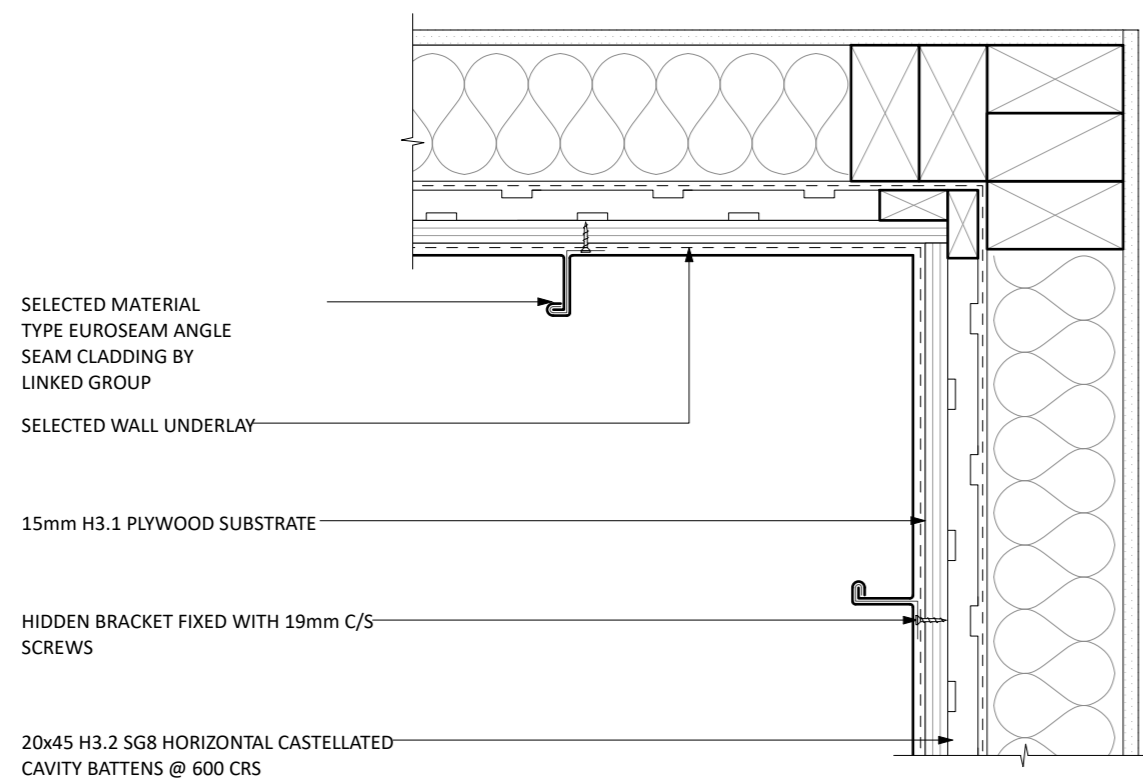

Scale 1:5

D58 EUROSEAM STANDING SEAM - SKYLIGHT HEAD DETAIL

Scale 1:5

D60 EUROSEAM STANDING SEAM - SKYLIGHT SILL DETAIL

Scale 1:5

D59 EUROSEAM STANDING SEAM - SKYLIGHT JAMB DETAIL

Scale 1:5

D12 EUROSEAM STANDING SEAM - EXTERNAL CORNER DETAIL

Scale 1:5

D13 EUROSEAM STANDING SEAM - INTERNAL CORNER DETAIL

Scale 1:5

D15 EUROSEAM STANDING SEAM - PARAPET DETAIL

Scale 1:5

D14 EUROSEAM STANDING SEAM - SOFFIT DETAIL

Scale 1:5

D11 EUROSEAM STANDING SEAM - CLADDING BASE DETAIL