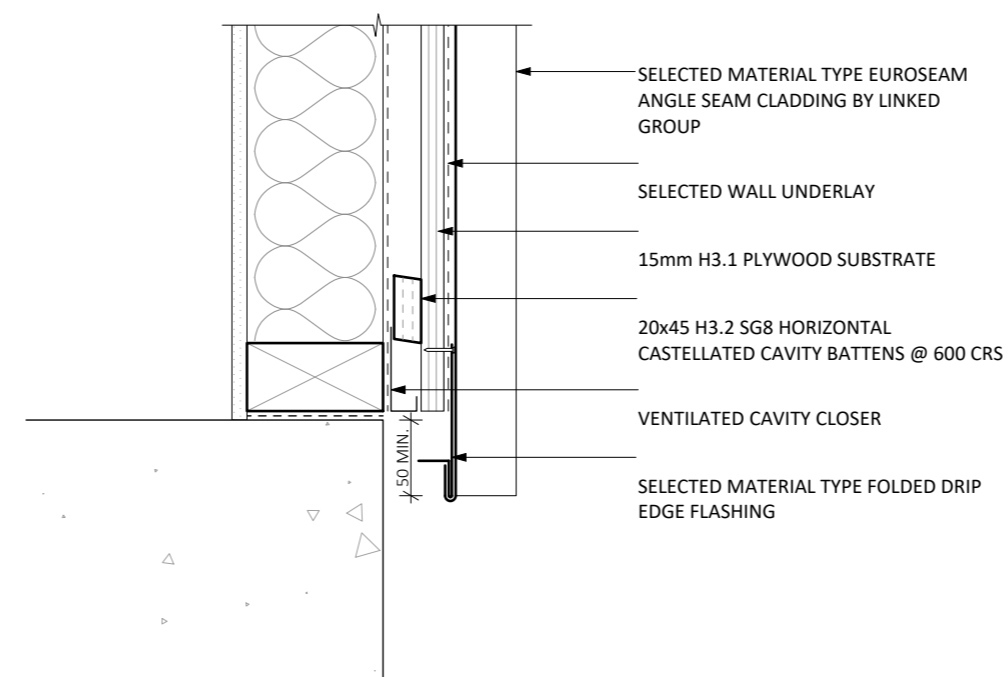

Scale 1:5

D58 EUROSEAM STANDING SEAM - SKYLIGHT HEAD DETAIL

Scale 1:5

D60 EUROSEAM STANDING SEAM - SKYLIGHT SILL DETAIL

Scale 1:5

D59 EUROSEAM STANDING SEAM - SKYLIGHT JAMB DETAIL

Scale 1:5

D12 EUROSEAM STANDING SEAM - EXTERNAL CORNER DETAIL

Scale 1:5

D13 EUROSEAM STANDING SEAM - INTERNAL CORNER DETAIL

Scale 1:5

D15 EUROSEAM STANDING SEAM - PARAPET DETAIL

Scale 1:5

D14 EUROSEAM STANDING SEAM - SOFFIT DETAIL

Scale 1:5

D11 EUROSEAM STANDING SEAM - CLADDING BASE DETAIL

Scale 1:5

D16 EUROSEAM STANDING SEAM - WINDOW HEAD DETAIL - SEAMED

Scale 1:5

D19 EUROSEAM STANDING SEAM - WINDOW HEAD DETAIL - BOXED

Scale 1:5

D17 EUROSEAM STANDING SEAM - WINDOW JAMB DETAIL - SEAMED

Scale 1:5