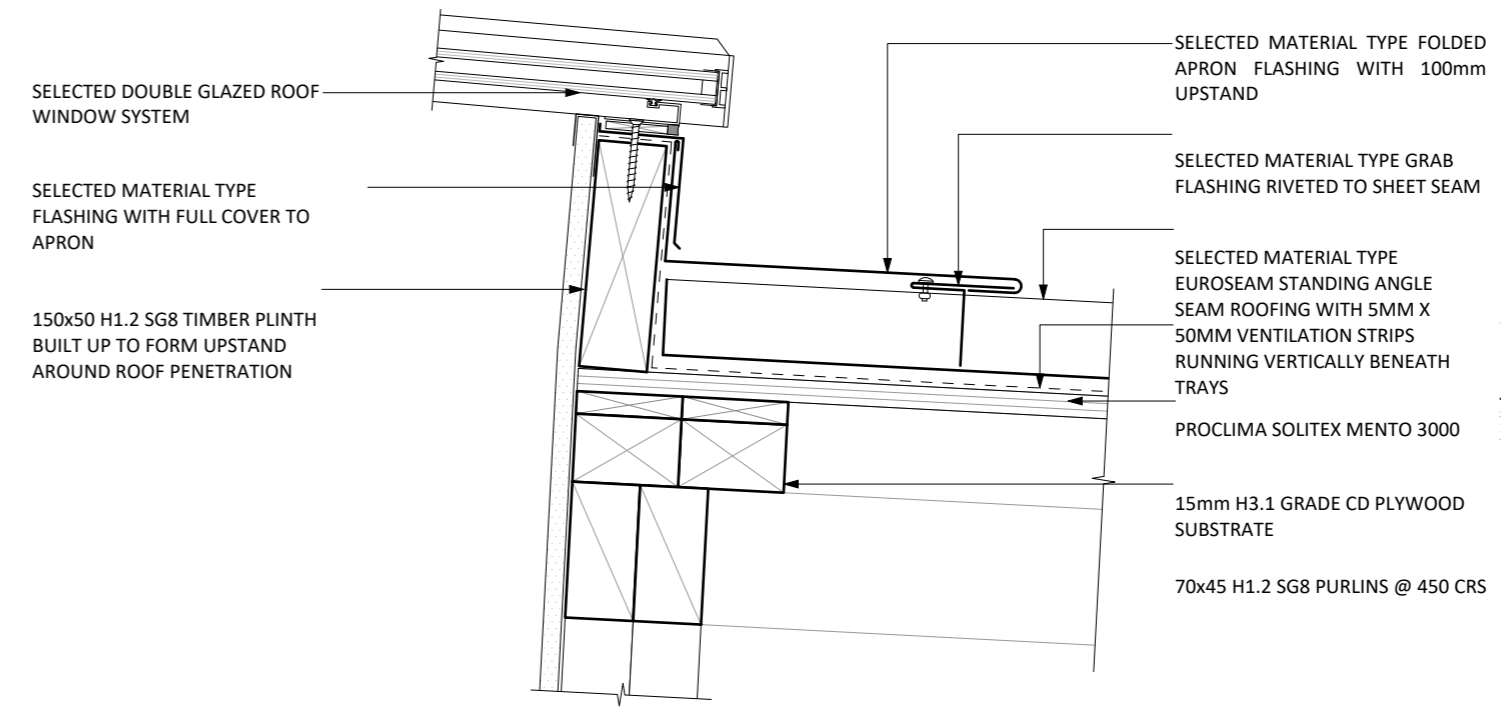

D10 EUROSEAM STANDING SEAM - PARALLEL APRON DETAIL

Scale 1:5

D08 EUROSEAM STANDING SEAM - VALLEY DETAIL

Scale 1:5

D22 EUROSEAM STANDING SEAM - HIDDEN GUTTER DETAIL

Scale 1:5

D23 EUROSEAM STANDING SEAM - ROOF TO WALL DETAIL

Scale 1:5

D58 EUROSEAM STANDING SEAM - SKYLIGHT HEAD DETAIL

Scale 1:5

D60 EUROSEAM STANDING SEAM - SKYLIGHT SILL DETAIL

Scale 1:5

D59 EUROSEAM STANDING SEAM - SKYLIGHT JAMB DETAIL

Scale 1:5

D12 EUROSEAM STANDING SEAM - EXTERNAL CORNER DETAIL