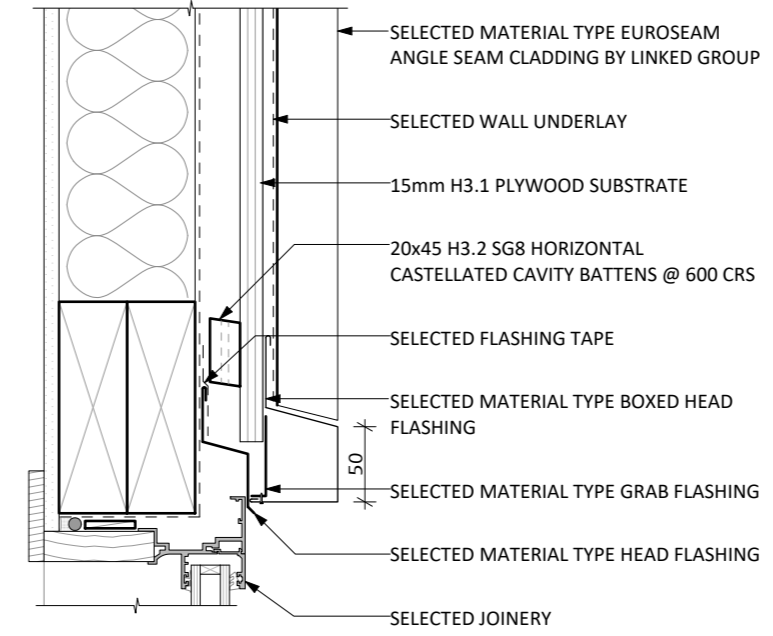

Scale 1:5

D58 EUROSEAM STANDING SEAM - SKYLIGHT HEAD DETAIL

Scale 1:5

D60 EUROSEAM STANDING SEAM - SKYLIGHT SILL DETAIL

Scale 1:5

D59 EUROSEAM STANDING SEAM - SKYLIGHT JAMB DETAIL

Scale 1:5

D12 EUROSEAM STANDING SEAM - EXTERNAL CORNER DETAIL

Scale 1:5

D13 EUROSEAM STANDING SEAM - INTERNAL CORNER DETAIL

Scale 1:5

D15 EUROSEAM STANDING SEAM - PARAPET DETAIL

Scale 1:5

D14 EUROSEAM STANDING SEAM - SOFFIT DETAIL

Scale 1:5

D11 EUROSEAM STANDING SEAM - CLADDING BASE DETAIL

Scale 1:5

D16 EUROSEAM STANDING SEAM - WINDOW HEAD DETAIL - SEAMED

Scale 1:5

D19 EUROSEAM STANDING SEAM - WINDOW HEAD DETAIL - BOXED

Scale 1:5

D17 EUROSEAM STANDING SEAM - WINDOW JAMB DETAIL - SEAMED

Scale 1:5