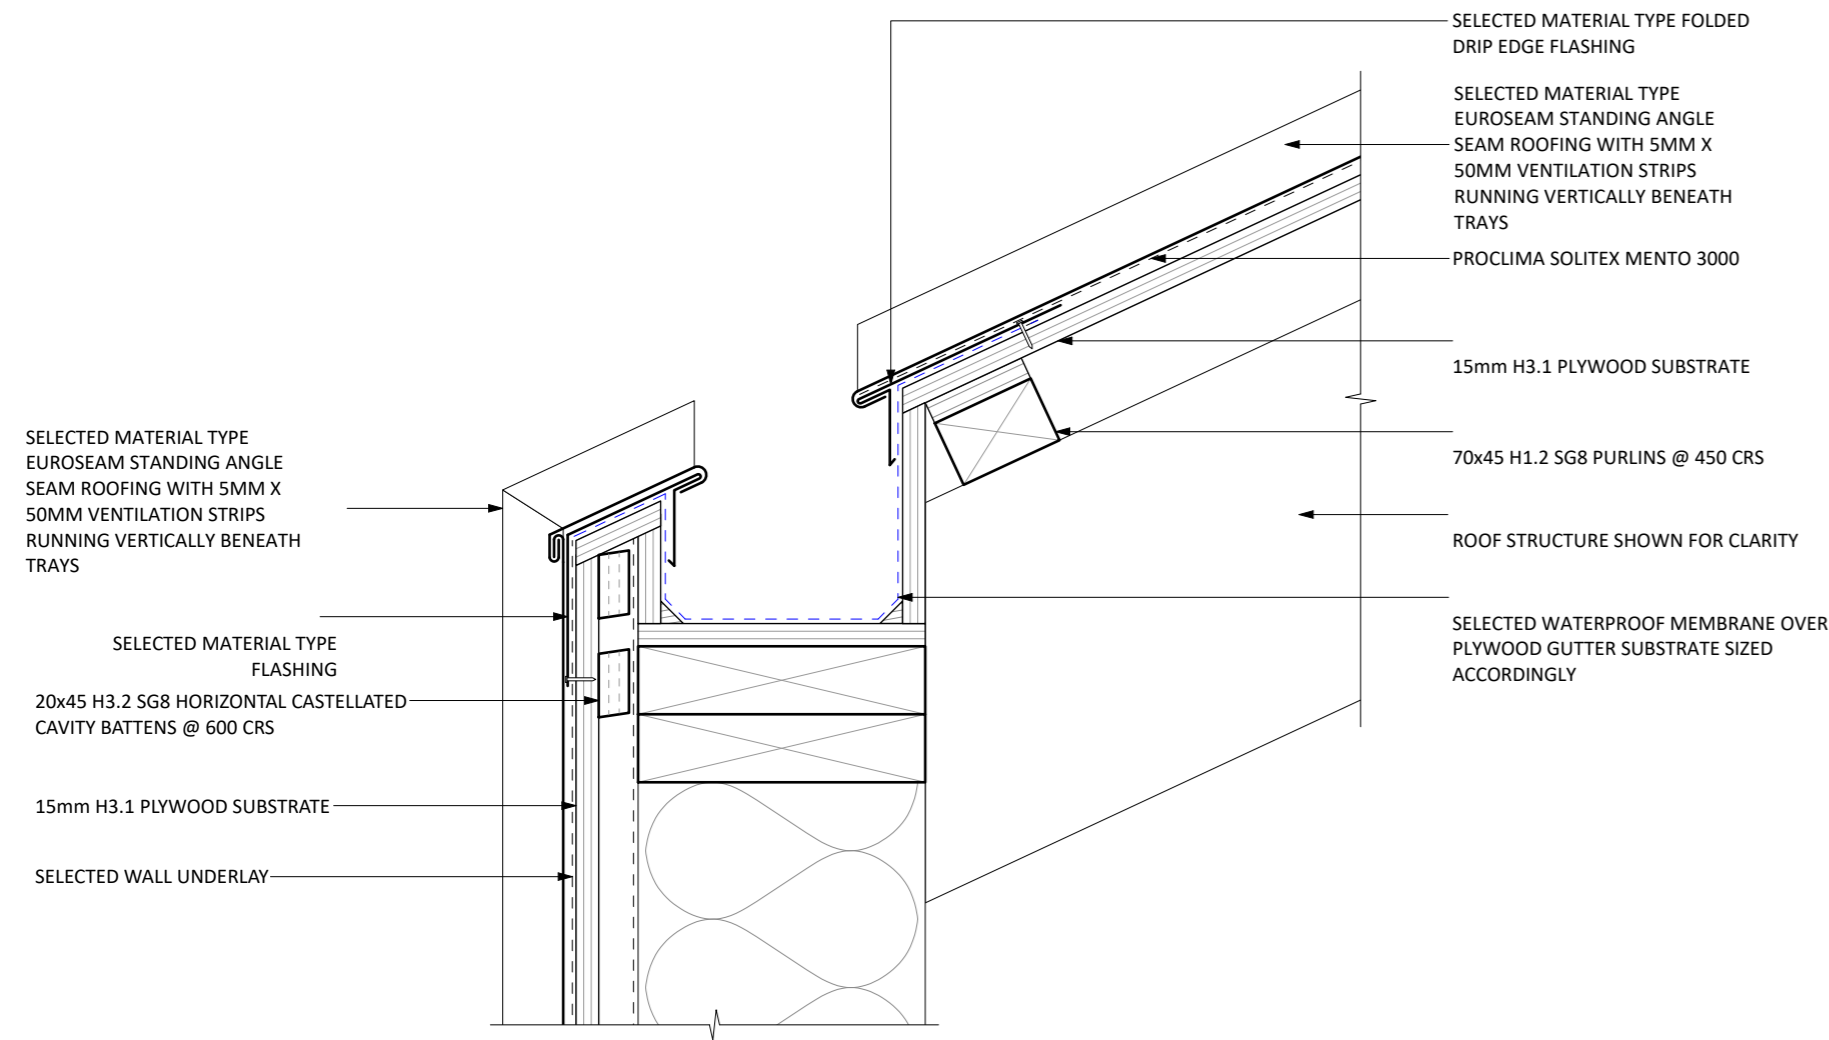

D01 EUROSEAM STANDING SEAM - RIDGE DETAIL

Scale 1:5

D03 EUROSEAM STANDING SEAM - BARGE DETAIL V1

Scale 1:5

D02 EUROSEAM STANDING SEAM - EAVE DETAIL

Scale 1:5

D04 EUROSEAM STANDING SEAM - BARGE DETAIL V2

Scale 1:5

D05 EUROSEAM STANDING SEAM - BARGE DETAIL V3

Scale 1:5

D06 EUROSEAM STANDING SEAM - APEX DETAIL V1

Scale 1:5

D09 EUROSEAM STANDING SEAM - APRON DETAIL

Scale 1:5

D07 EUROSEAM STANDING SEAM - APEX DETAIL V2

Scale 1:5

D10 EUROSEAM STANDING SEAM - PARALLEL APRON DETAIL

Scale 1:5

D08 EUROSEAM STANDING SEAM - VALLEY DETAIL

Scale 1:5

D22 EUROSEAM STANDING SEAM - HIDDEN GUTTER DETAIL

Scale 1:5

D23 EUROSEAM STANDING SEAM - ROOF TO WALL DETAIL