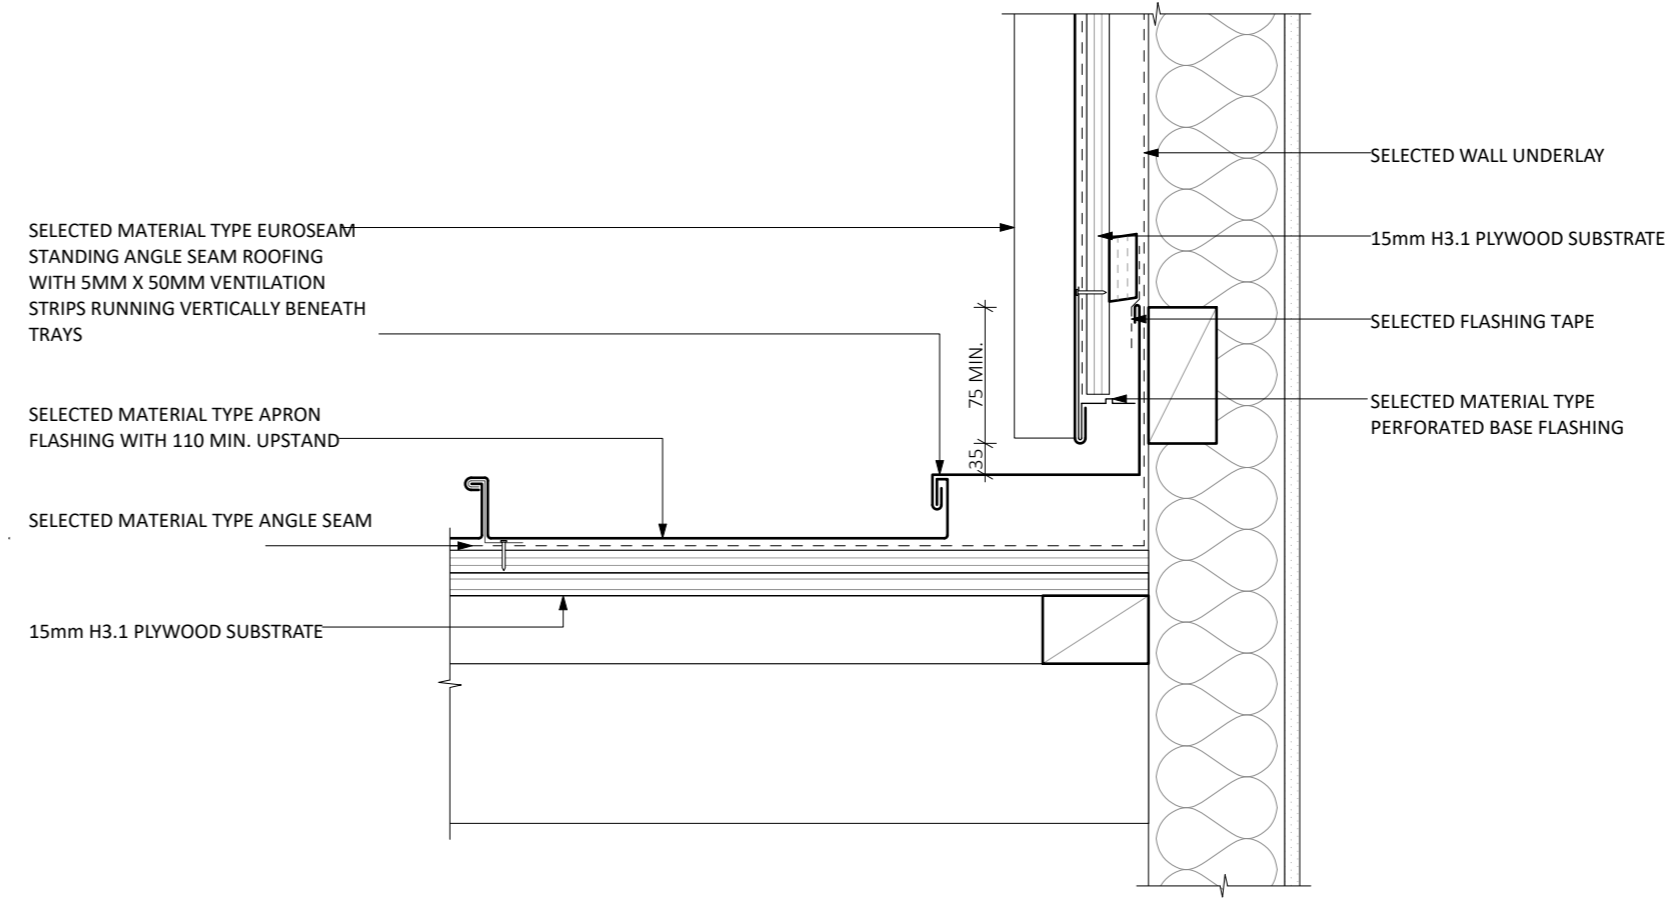

D01 EUROSEAM STANDING SEAM - RIDGE DETAIL

Scale 1:5

D03 EUROSEAM STANDING SEAM - BARGE DETAIL V1

Scale 1:5

D02 EUROSEAM STANDING SEAM - EAVE DETAIL

Scale 1:5

D04 EUROSEAM STANDING SEAM - BARGE DETAIL V2

Scale 1:5

D05 EUROSEAM STANDING SEAM - BARGE DETAIL V3

Scale 1:5

D06 EUROSEAM STANDING SEAM - APEX DETAIL V1

Scale 1:5

D09 EUROSEAM STANDING SEAM - APRON DETAIL

Scale 1:5

D07 EUROSEAM STANDING SEAM - APEX DETAIL V2

Scale 1:5

D10 EUROSEAM STANDING SEAM - PARALLEL APRON DETAIL

Scale 1:5

D08 EUROSEAM STANDING SEAM - VALLEY DETAIL

Scale 1:5

D22 EUROSEAM STANDING SEAM - HIDDEN GUTTER DETAIL

Scale 1:5

D23 EUROSEAM STANDING SEAM - ROOF TO WALL DETAIL

Scale 1:5

D58 EUROSEAM STANDING SEAM - SKYLIGHT HEAD DETAIL

Scale 1:5

D60 EUROSEAM STANDING SEAM - SKYLIGHT SILL DETAIL

Scale 1:5

D59 EUROSEAM STANDING SEAM - SKYLIGHT JAMB DETAIL

Scale 1:5

D12 EUROSEAM STANDING SEAM - EXTERNAL CORNER DETAIL