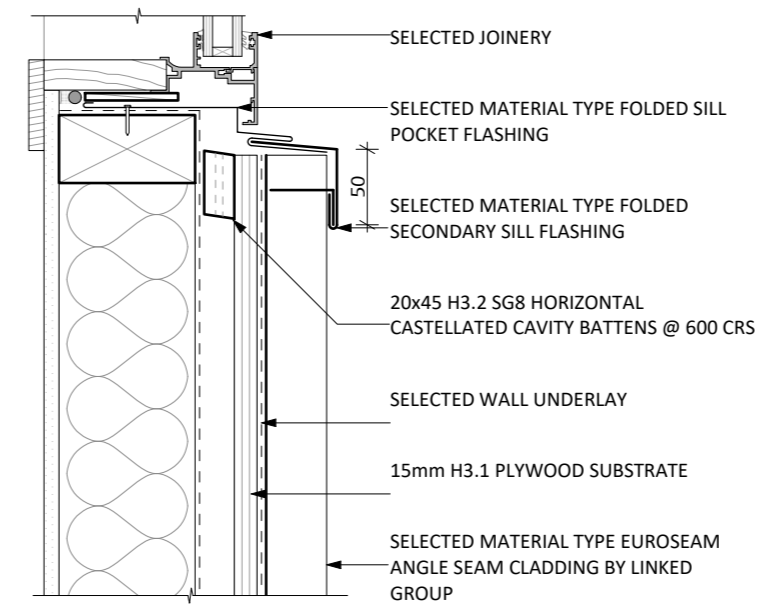

Scale 1:5

D16 EUROSEAM STANDING SEAM - WINDOW HEAD DETAIL - SEAMED

Scale 1:5

D19 EUROSEAM STANDING SEAM - WINDOW HEAD DETAIL - BOXED

Scale 1:5

D17 EUROSEAM STANDING SEAM - WINDOW JAMB DETAIL - SEAMED

Scale 1:5

D20 EUROSEAM STANDING SEAM - WINDOW JAMB DETAIL - BOXED

Scale 1:5

D18 EUROSEAM STANDING SEAM - WINDOW SILL DETAIL - SEAMED

Scale 1:5

D21 EUROSEAM STANDING SEAM - WINDOW SILL DETAIL - BOXED

Scale 1:5

D55 EUROSEAM STANDING SEAM - GARAGE DOOR HEAD DETAIL