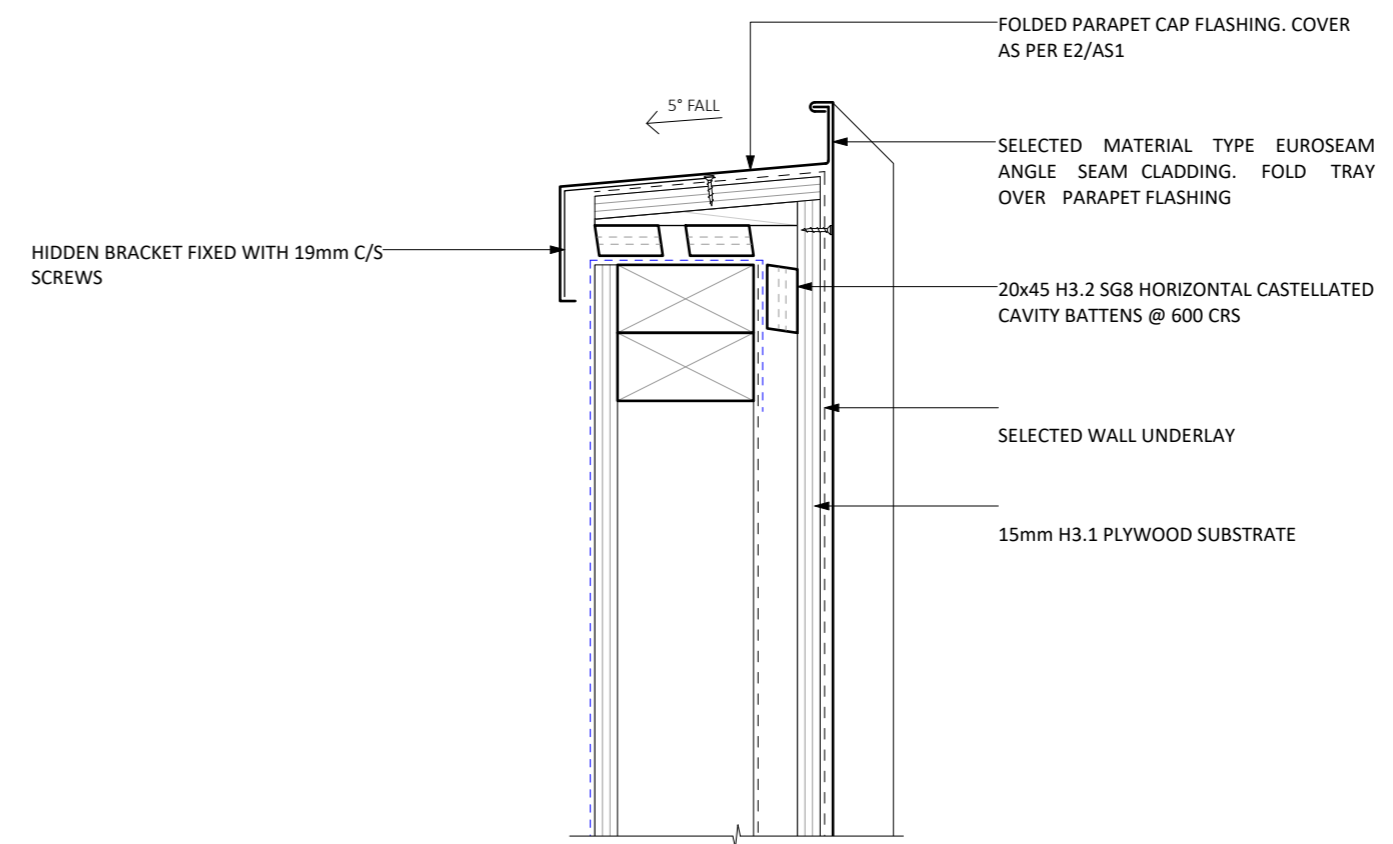

D60 EUROSEAM STANDING SEAM - SKYLIGHT SILL DETAIL

D15 EUROSEAM STANDING SEAM - PARAPET DETAIL

Scale 1:5