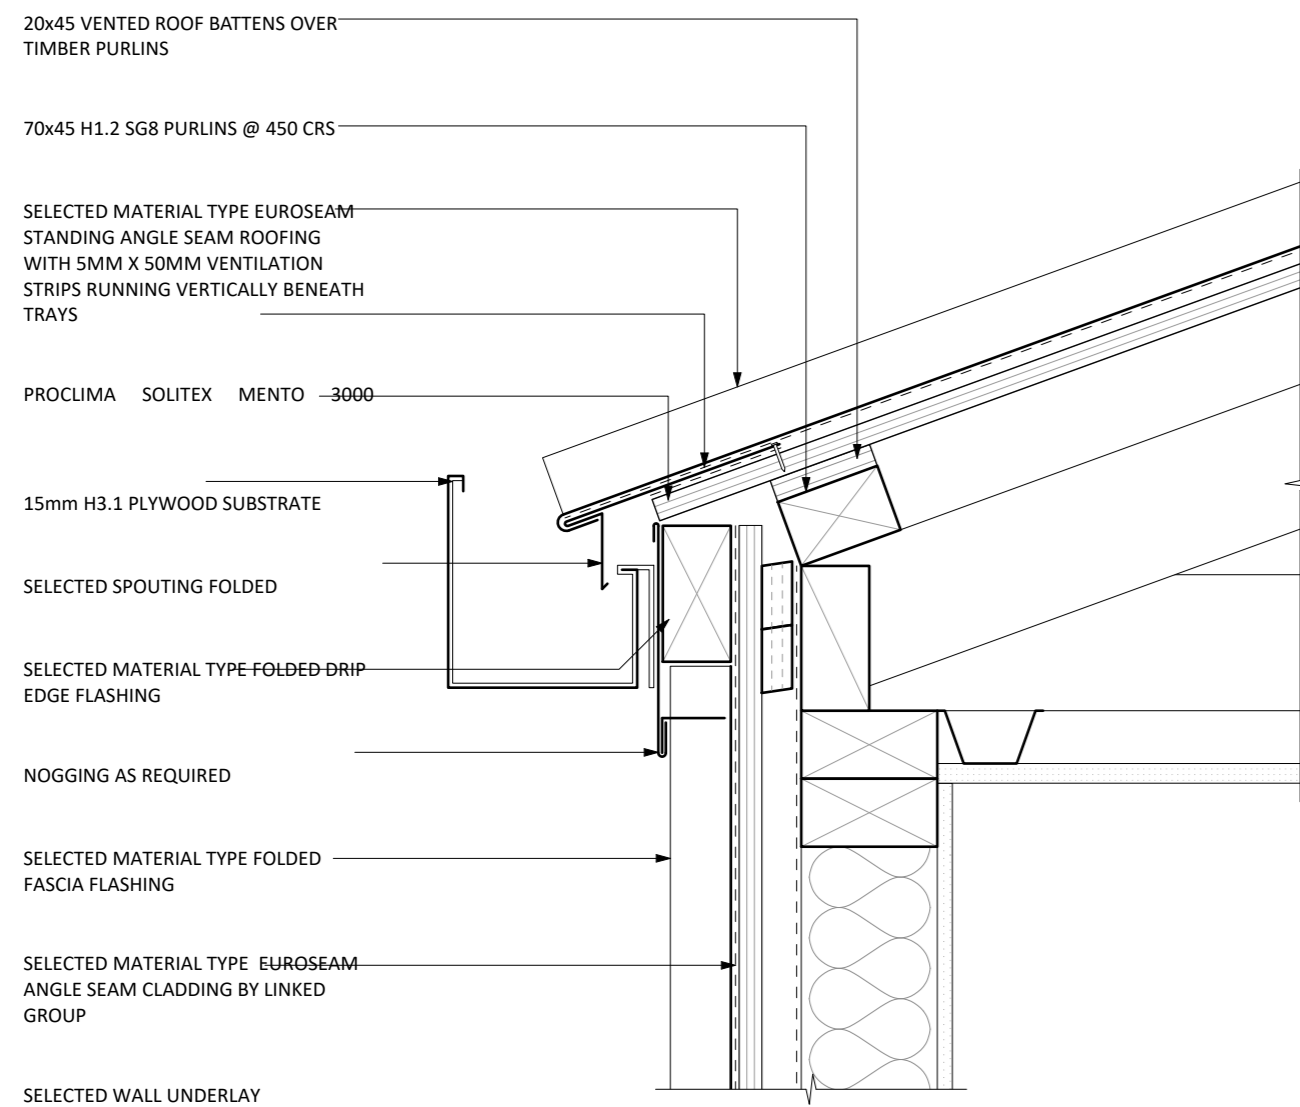

D01 EUROSEAM STANDING SEAM - RIDGE DETAIL

Scale 1:5

D03 EUROSEAM STANDING SEAM - BARGE DETAIL V1

Scale 1:5

D02 EUROSEAM STANDING SEAM - EAVE DETAIL

Scale 1:5

D04 EUROSEAM STANDING SEAM - BARGE DETAIL V2

Scale 1:5

D05 EUROSEAM STANDING SEAM - BARGE DETAIL V3

Scale 1:5

D06 EUROSEAM STANDING SEAM - APEX DETAIL V1

Scale 1:5

D09 EUROSEAM STANDING SEAM - APRON DETAIL

Scale 1:5

D07 EUROSEAM STANDING SEAM - APEX DETAIL V2

Scale 1:5

D10 EUROSEAM STANDING SEAM - PARALLEL APRON DETAIL

Scale 1:5

D08 EUROSEAM STANDING SEAM - VALLEY DETAIL

Scale 1:5

D22 EUROSEAM STANDING SEAM - HIDDEN GUTTER DETAIL

Scale 1:5

D23 EUROSEAM STANDING SEAM - ROOF TO WALL DETAIL