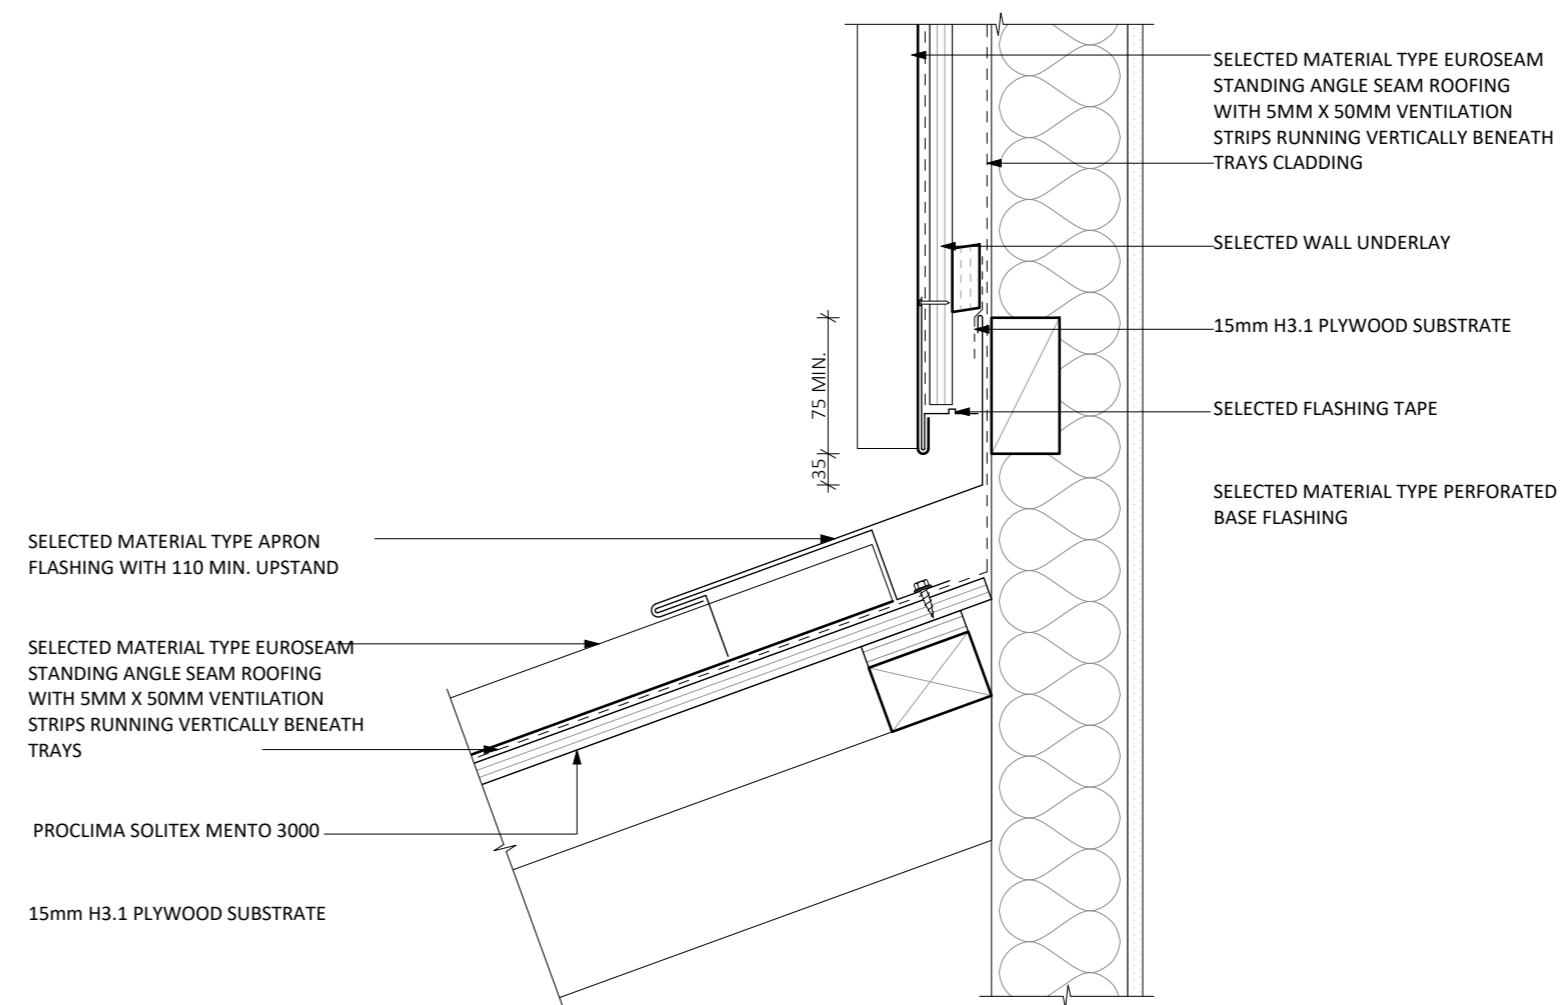

D01 EUROSEAM STANDING SEAM - RIDGE DETAIL

Scale 1:5

D03 EUROSEAM STANDING SEAM - BARGE DETAIL V1

Scale 1:5

D02 EUROSEAM STANDING SEAM - EAVE DETAIL

Scale 1:5

D04 EUROSEAM STANDING SEAM - BARGE DETAIL V2

Scale 1:5

D05 EUROSEAM STANDING SEAM - BARGE DETAIL V3

Scale 1:5

D06 EUROSEAM STANDING SEAM - APEX DETAIL V1

Scale 1:5

D09 EUROSEAM STANDING SEAM - APRON DETAIL

Scale 1:5

D07 EUROSEAM STANDING SEAM - APEX DETAIL V2

Scale 1:5

D10 EUROSEAM STANDING SEAM - PARALLEL APRON DETAIL

Scale 1:5

D08 EUROSEAM STANDING SEAM - VALLEY DETAIL

Scale 1:5

D22 EUROSEAM STANDING SEAM - HIDDEN GUTTER DETAIL

Scale 1:5

D23 EUROSEAM STANDING SEAM - ROOF TO WALL DETAIL