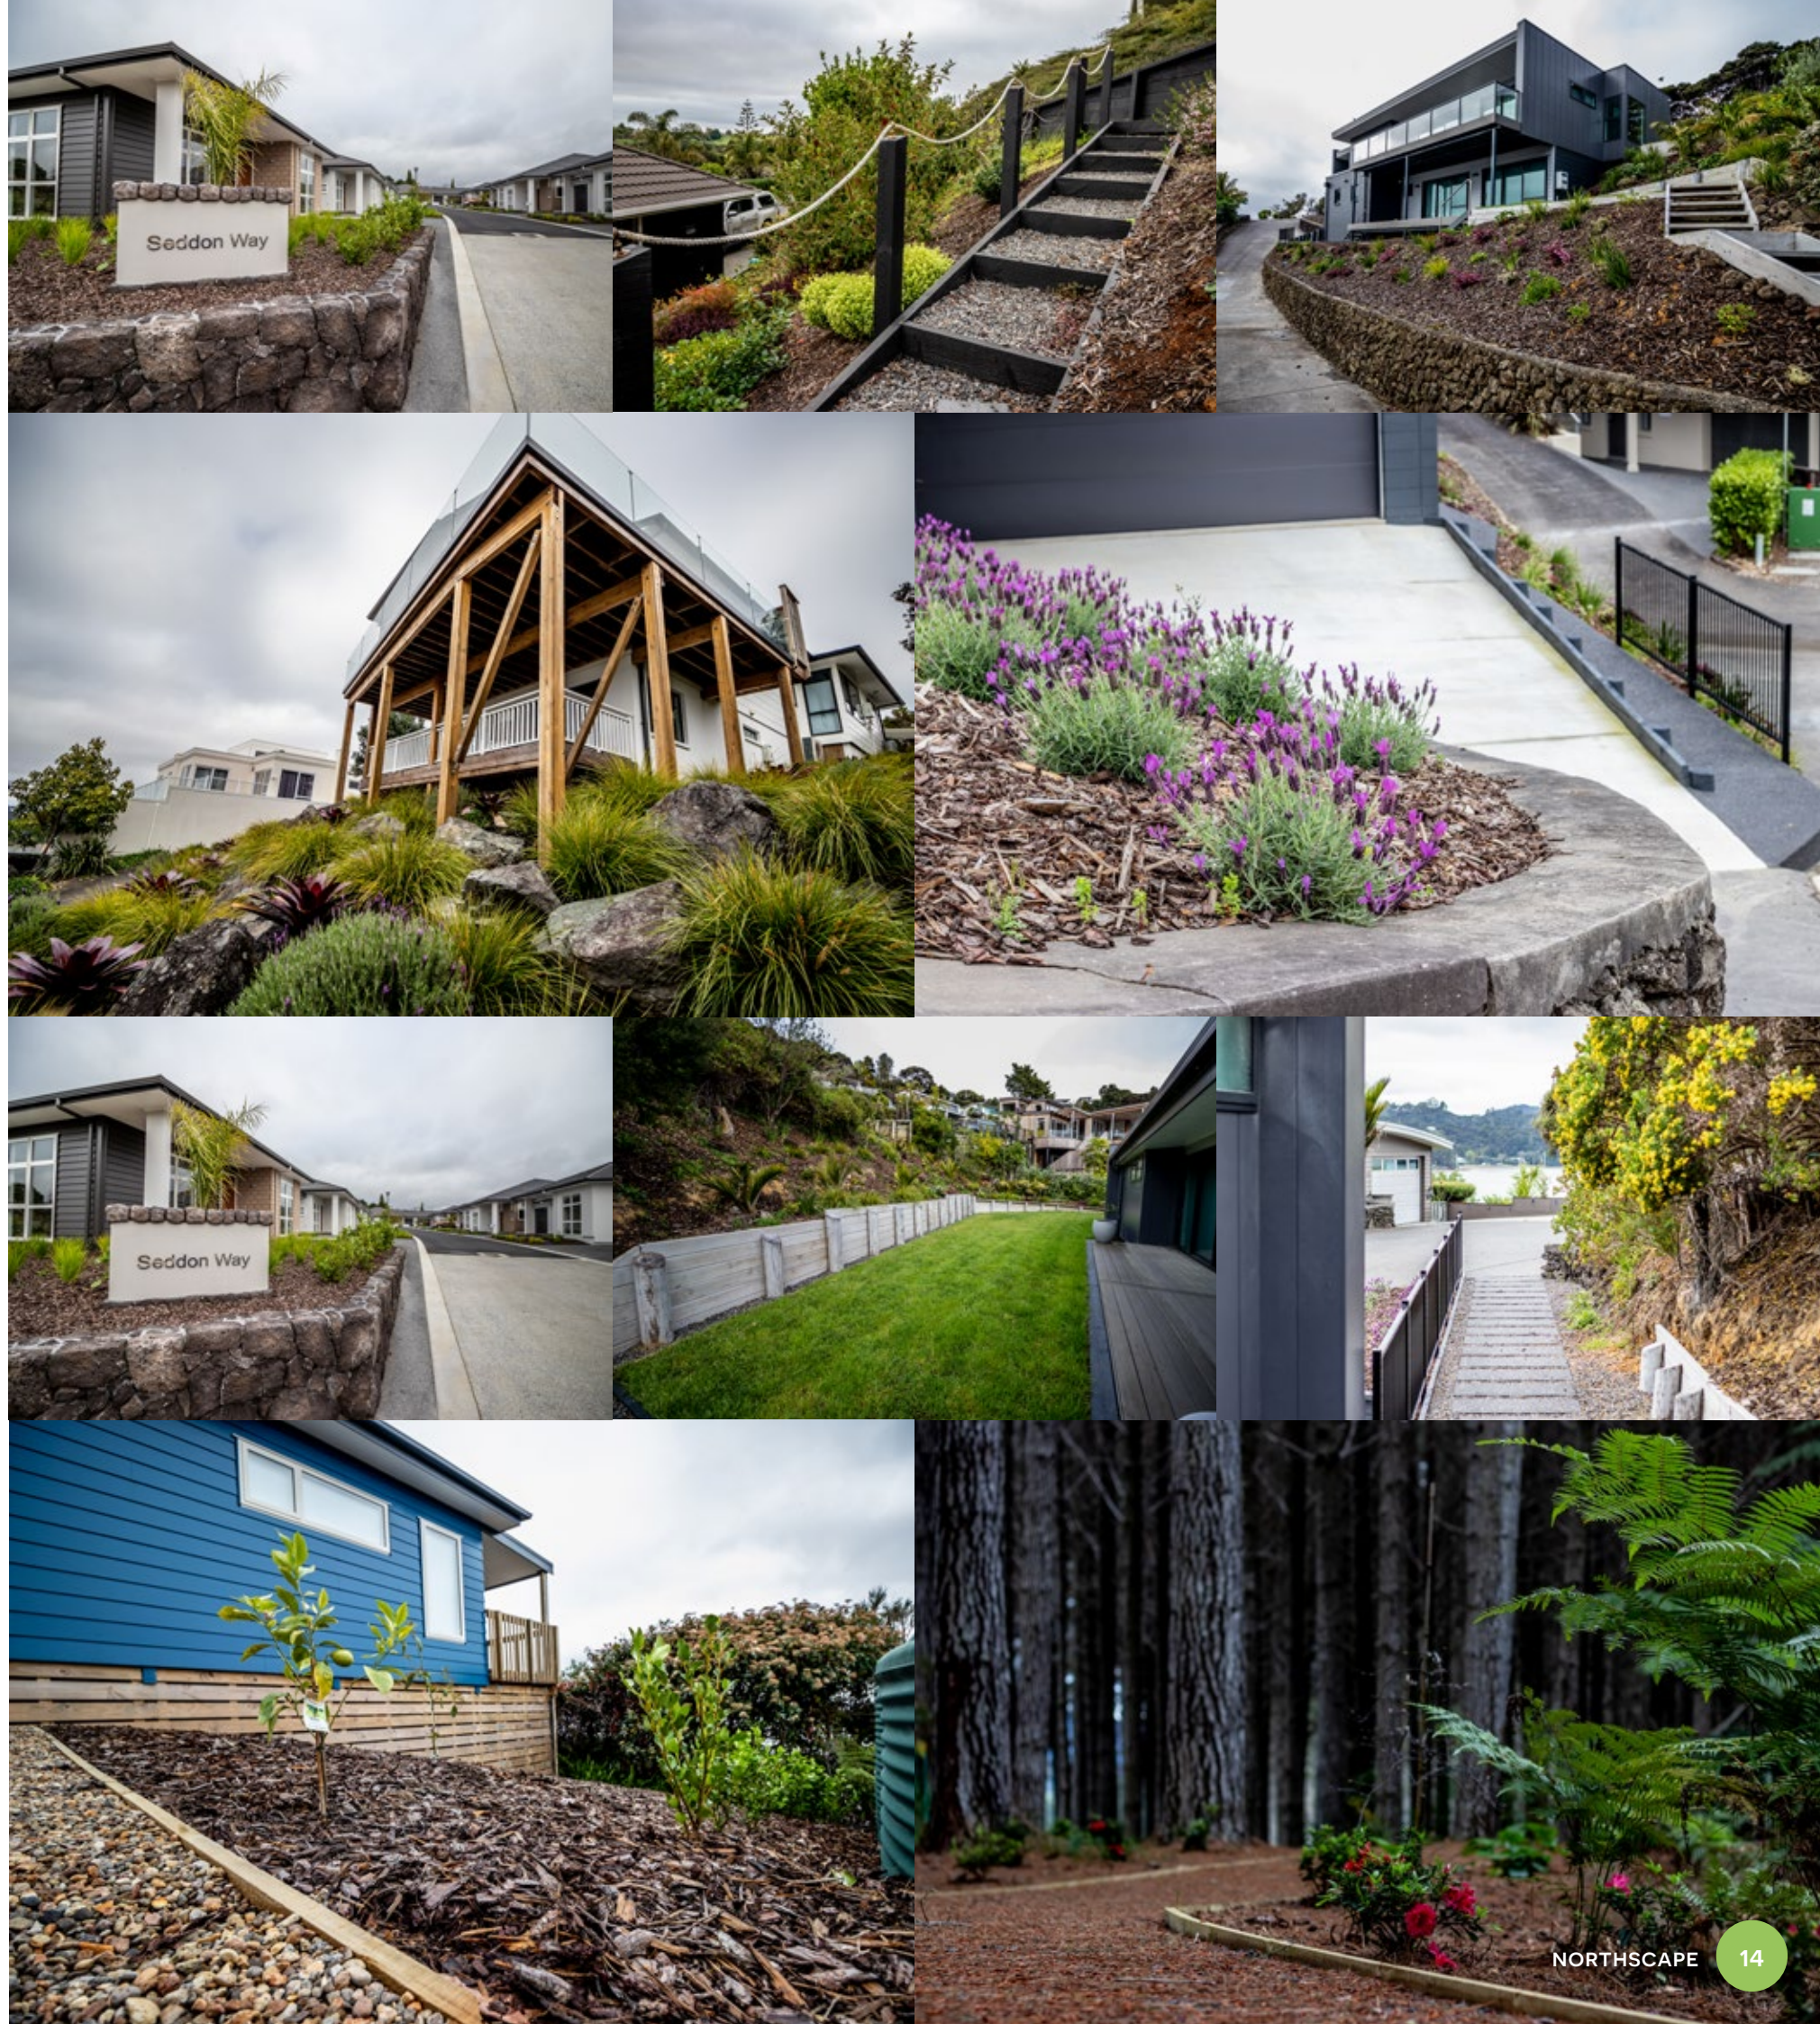

MARKETS WE CATER TO

Commercial

Design, construct and maintain an outdoor space which matches the purpose and location of your commercial premises.

Estates

Create a unique outdoor environment that looks incredible and is so functional, it will feel like an extra room for your house.

Lifestyle

Northscape specialises in designing and creating outdoor rooms which are so comfortable, you'll never need to go indoors.

Hotel & Resort

Add to the appeal of your accommodation venue with cleverly designed and beautifully maintained grounds.

Education

A practical and functional exterior can extend the usable footprint of your educational facility.

Retirement Living & Healthcare

Add heating, shelter and level surfaces so your residents, patients and guests can enjoy spending time outside.

Residential

Create the outdoor space of your dreams with a new build or landscape renovation from Northscape.

AirBNB, Bed & Breakfast

A photogenic and well-functioning outdoor space will add to your property's appeal.

Sports & Leisure

Northscape specialises in creating user-friendly and strategically designed environments for sporting and leisure events.

Government

Construct and maintain great-looking exterior environments which are practical and cost-effective.