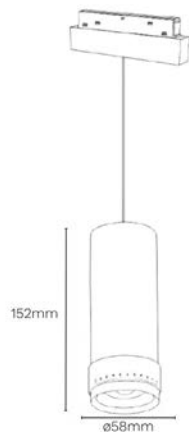

ADJUSTABLE CAN

COLOUR OPTIONS

- Black
- White

10W