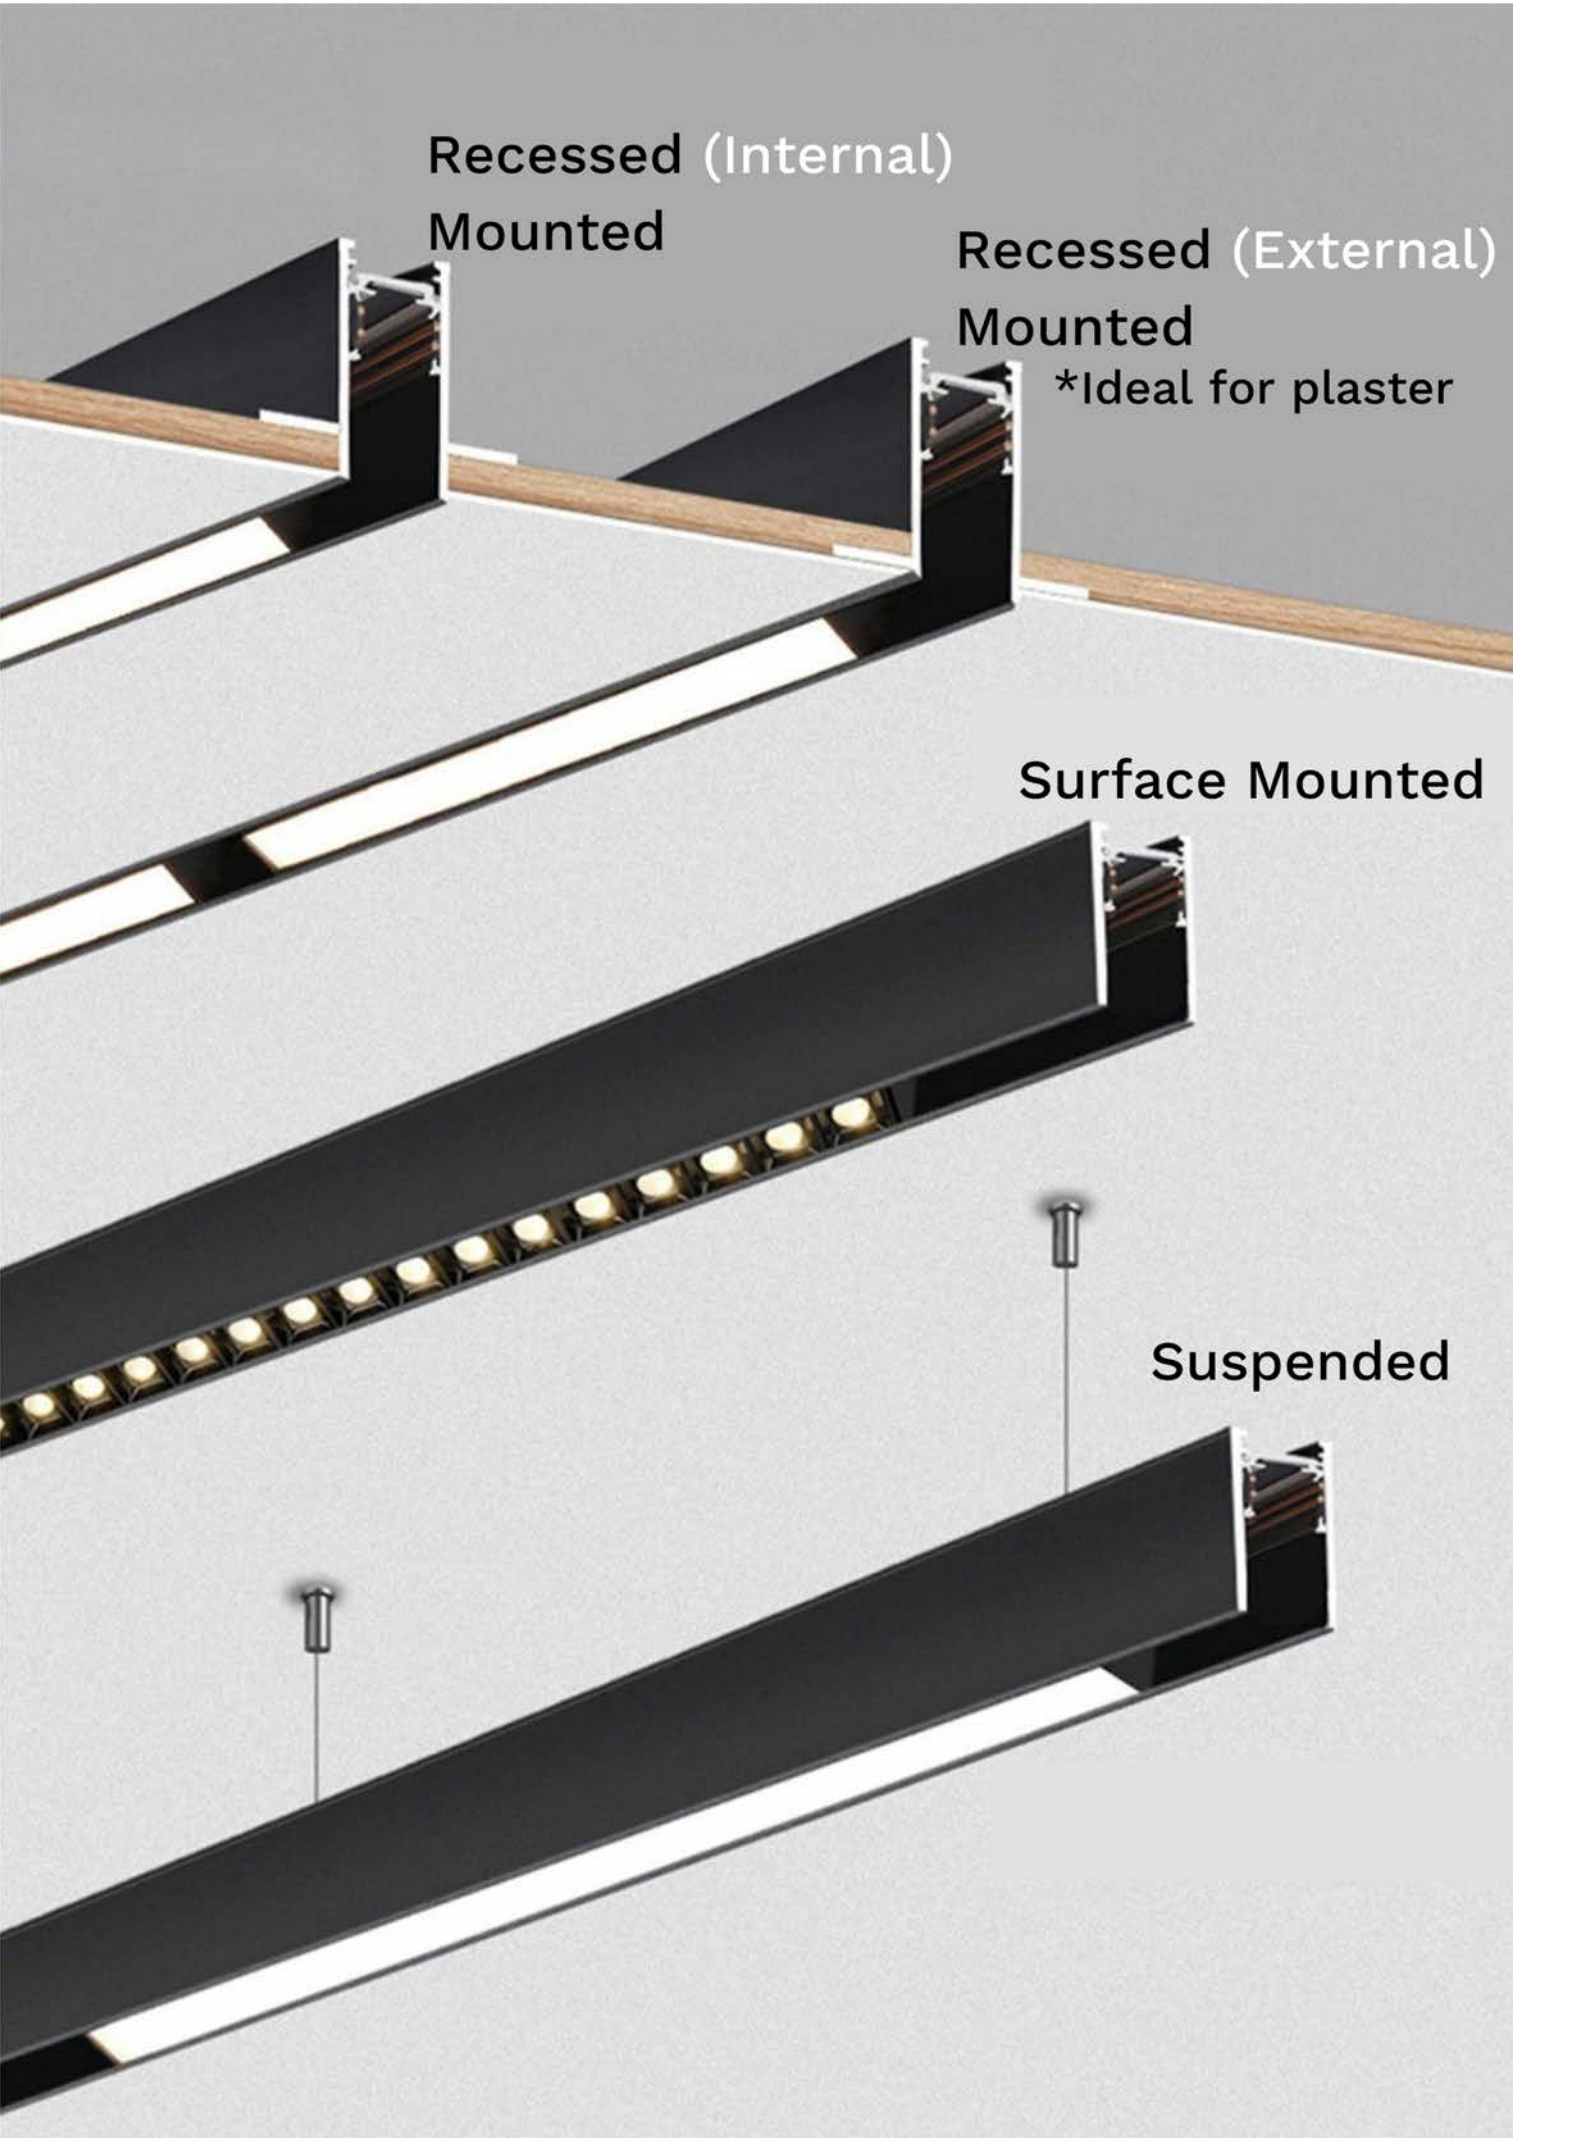

## 90DEG JOINER

## ANTI DUST COVER

## SUSPENSION KIT 2000MM

Recessed (Internal)  
Mounted

Recessed (External)  
Mounted

\*Ideal for plaster

Surface Mounted

Suspended

A modern interior space featuring a white ceiling with a long, recessed LED light fixture. The room includes a dining table with a white top and gold legs, a chair with a brown backrest, and a large window with sheer curtains. A potted plant is visible on the left side of the frame.