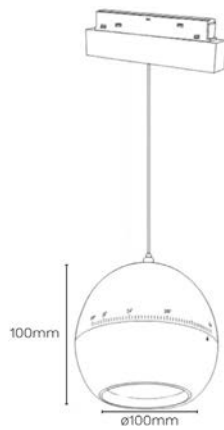

COLOUR OPTIONS

- Black
- White

10W