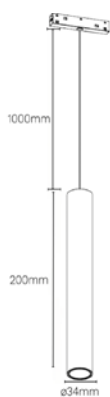

COLOUR OPTIONS

- Black
- White

10W