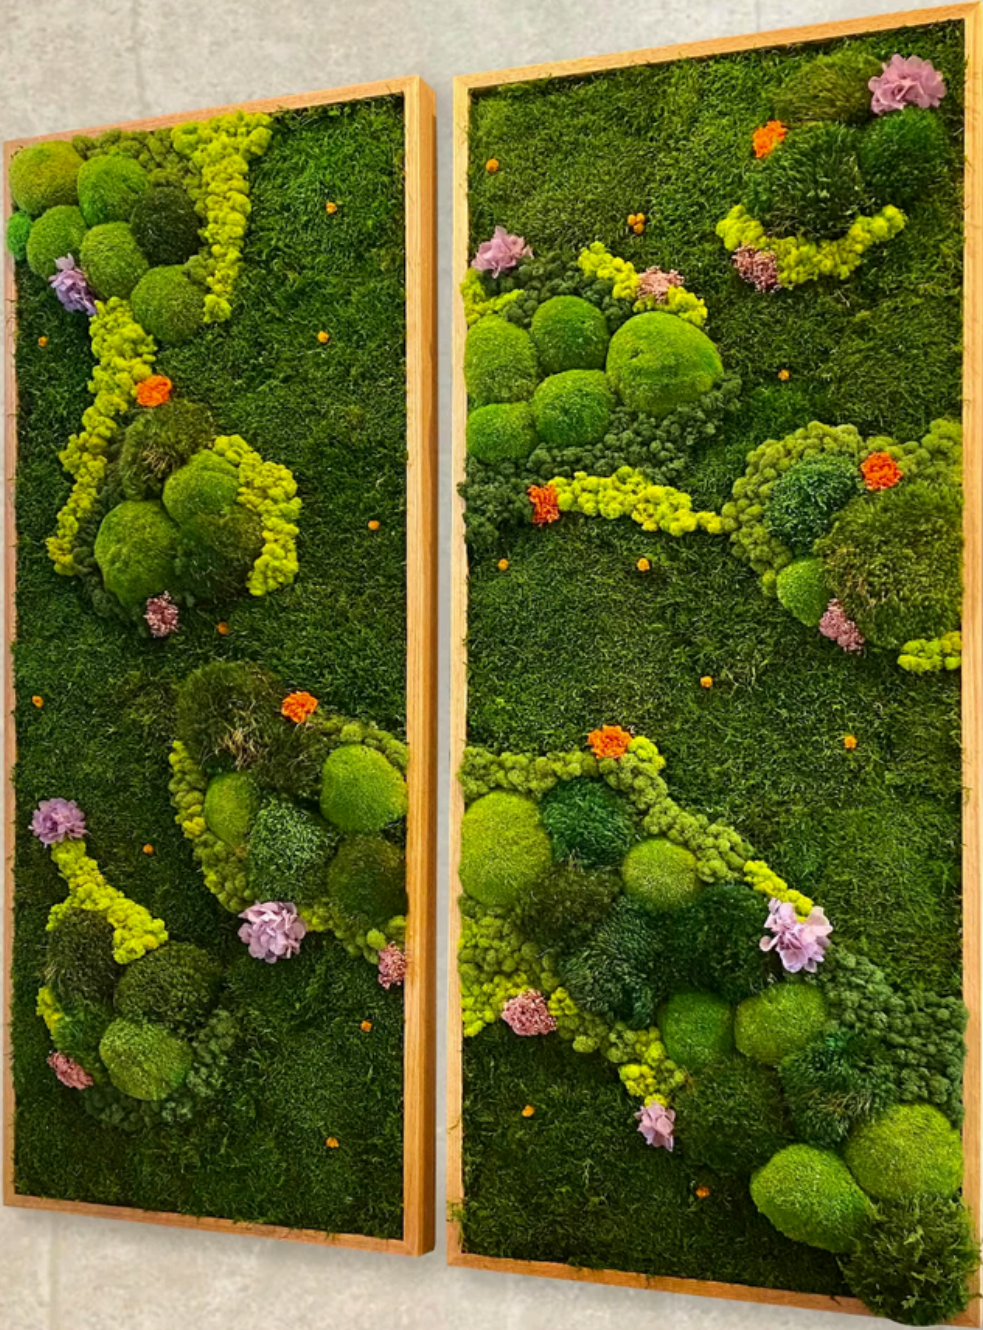

Moss Wall Art - Lavender Hills

This organic design has a collection of pillow moss, mood moss, and ball moss along with preserved ferns, and flowers.

WOOD FRAMES:

- Grey
- White
- Black
- Walnut
- Natural Wood
- Honey/Amber
- Brass

HANGING PREFERENCE:

- Vertical
- Horizontal

DIMENSIONS + PRICING:

- 50 x 50cm - RRP: $1,743.95
- 45 x 91cm - RRP: $2,326.88
- 45 x 101cm - RRP: $2,832.67
- 50 x 101cm - RRP: $3,059.36
- 55 x 101cm - RRP: $3,363.33
- 50 x 127cm - RRP: $3,699.50
- 50 x 152cm - RRP: $4,259.78