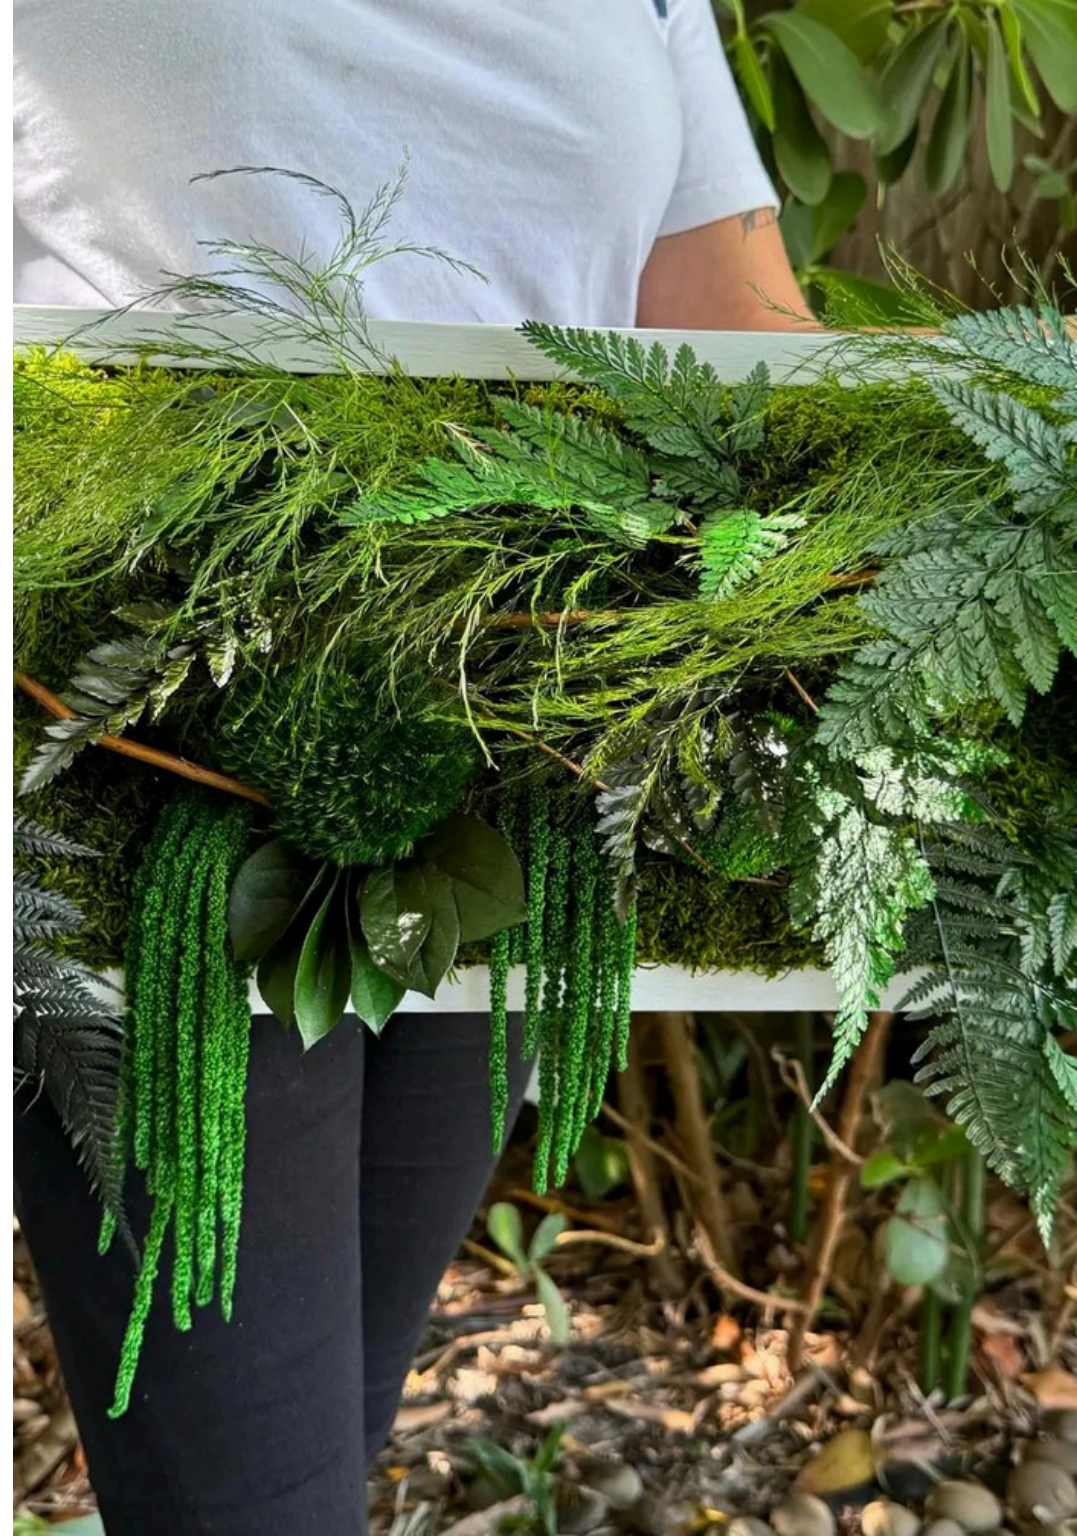

ABOUT

Our Moss Wall Art is a unique blend of nature and luxury that embodies serenity, natural appeal and elegance to elevate commercial and residential spaces. Whether used in work spaces to increase cognition and productivity or home interiors to add a natural and calm ambience, our moss walls are a versatile and entrancing design that truly incorporates biophilia and brings people closer to nature.

Every Moss Wall Art is handmade from high-quality moss which has been harvested sustainably and preserved with natural ingredients that replace the water in the cell structure. They're completely maintenance free and last for 8-10 years if placed in a space where it can't be tampered with.

Each moss piece we create is perfectly unique, looking and feeling alive with soft textures, projection, and vibrant colours. We offer customisations on all designs and love working with clients to create completely personalised art and branding that can be incorporated with 3D elements and LED lighting.

All of our frames are made from reclaimed wood and are available in various colours and stains to suit your interior and home design.