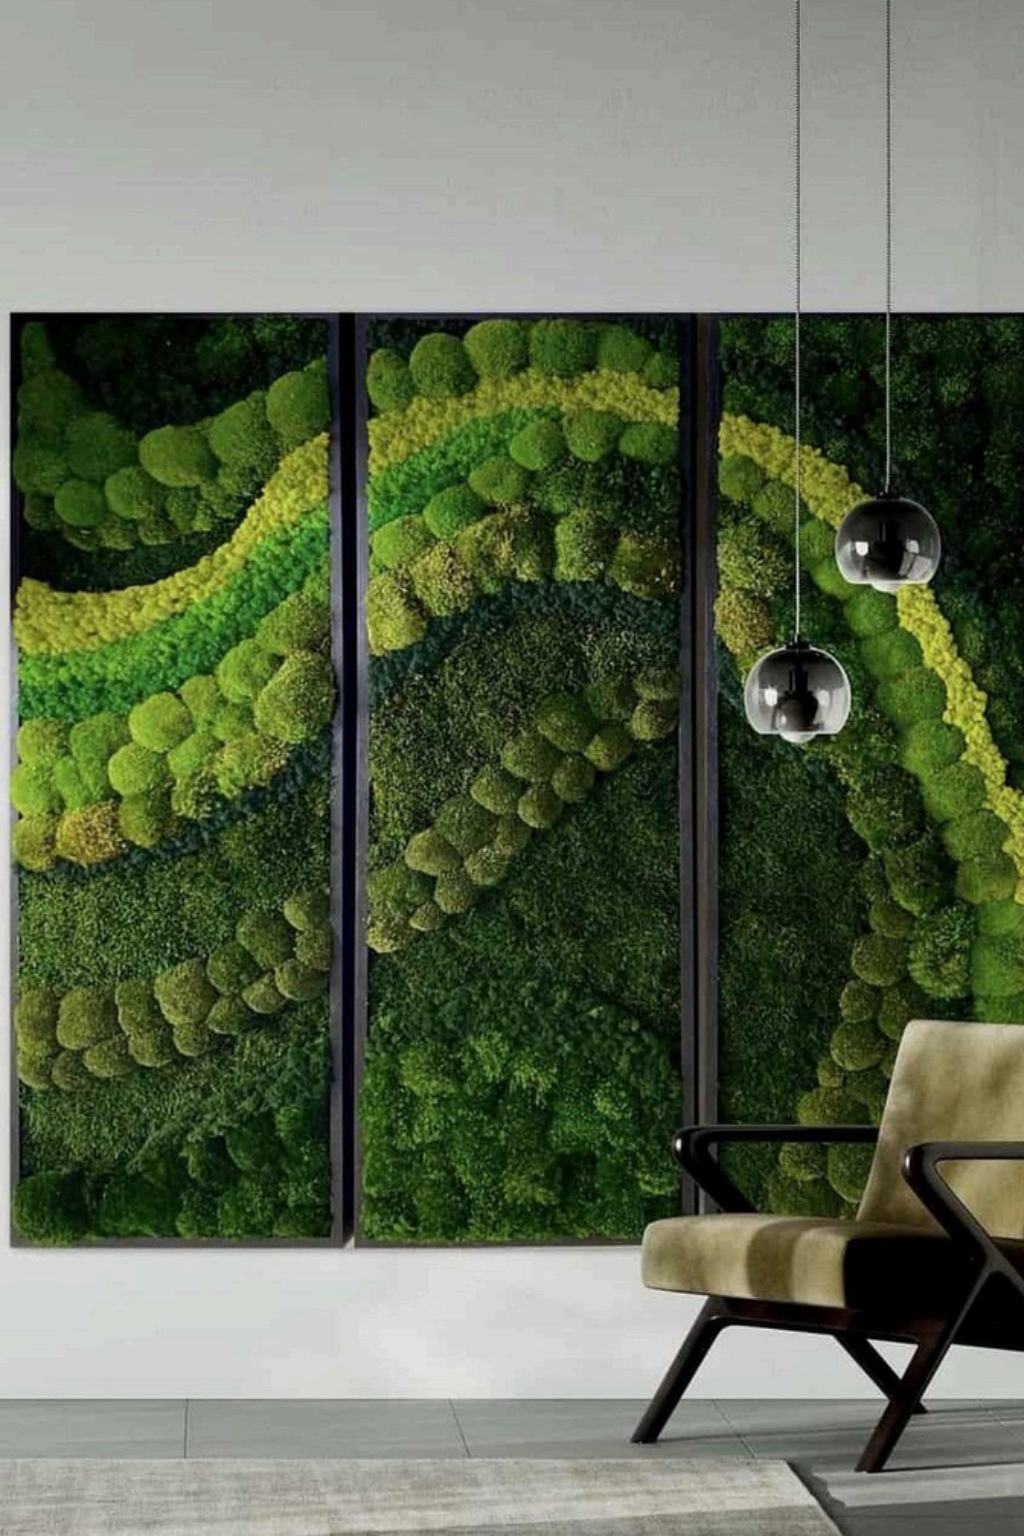

Moss Wall Art - Pacifico

This organic design has a collection of pillow moss, mood moss, and ball moss.

WOOD FRAMES:

Grey
White
Black
Walnut
Natural Wood
Honey/Amber
Brass

HANGING PREFERENCE:

Vertical
Horizontal

DIMENSIONS + PRICING (INCL GST & SHIPPING):

50 x 50cm - RRP: $2,754.01
45 x 91cm - RRP: $3,245.81
45 x 101cm - RRP: $3,671.95
50 x 101cm - RRP: $4,230.00
55 x 101cm - RRP: $4,587.07
50 x 127cm - RRP: $5,068.03
50 x 152cm - RRP: $5,939.49

PRICING FOR X1, DOES NOT INCL SET