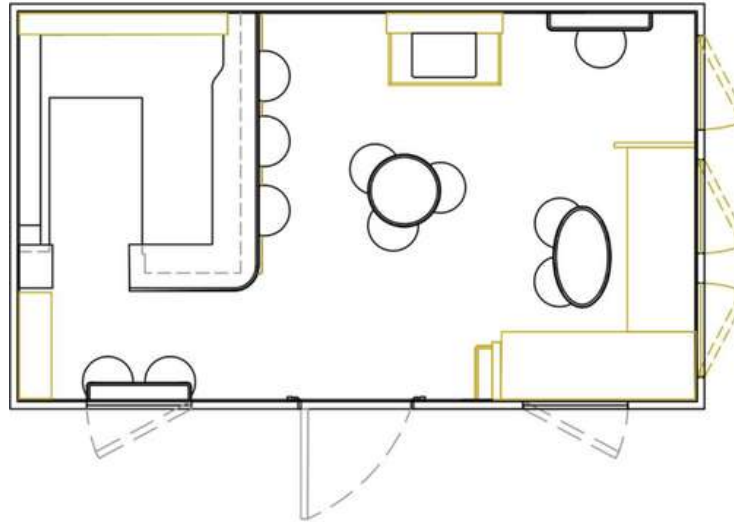

THE LITTLE IRISH BASE MODELS

Gold

Silver Inclusions:

A complete and authentic Little Pub including;

- Custom built, insulated building with steel base and treated ply flooring
- Timber framed front windows and door
- Bespoke L shaped timber bar with feature frontage
- Timber back bar with mirrors
- Large rustic ceiling beams
- Tables and stools stain matched
- 2 door bar fridge
- TV, sound system & flame effect fan heater/fire
- High memorabilia shelving with LED lighting
- Brass hardware
- Personalised signage facade banner
- Memorabilia package
- Colour mood board options
- Silver signage package

Gold Inclusions:

All silver inclusions plus:

- Corner bench seating with upholstered squabs
- Timber glazed screen partition with leaner on corner bench seat on RHS door entry
- Church pew to opposite end of bench seat
- Additional side windows
- Additional back bar unit
- Showcase display cabinet with memorabilia
- Brass footrail to bar front
- Built-in, timber TV frame
- Tiled hearth below fireplace
- Memorabilia upgrade
- Gold signage package

Platinum Inclusions:

All silver and gold inclusions plus:

- Double front doors
- Side windows with stained glass
- Additional built-in seat on corner bench
- Tiled rear panel and mantel fireplace
- Additional showcase display cabinet with memorabilia
- Additional timber glazed screen on LHS of door entry
- Drop down bar top flap
- Memorabilia upgrade
- Platinum signage package

*Floor plans above are based on 4.8m Little Pub
For a full list of inclusions and upgrade options request a proposal from our team today
mylittlepub.co.nz/custom-proposal*