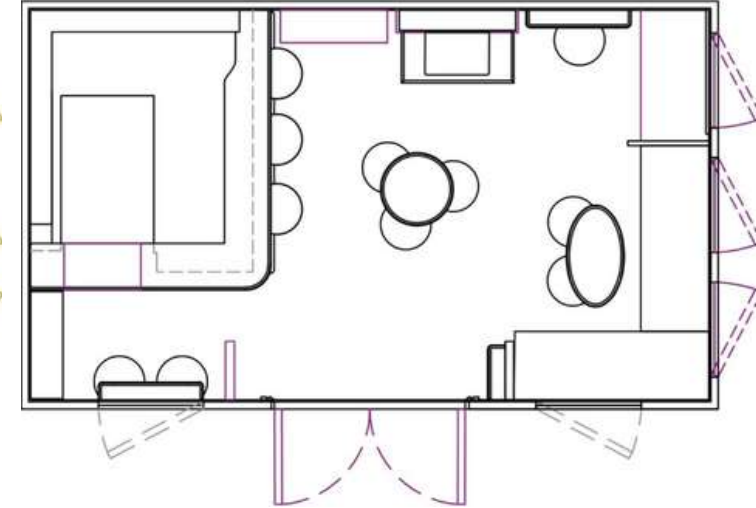

From your base model you can choose to customise your Little Pub design by adding or removing your preferred features.

We work with you to develop your Little Pub proposal & floor plan based on your dreams, intended use and location of the space.

THE LITTLE IRISH BASE MODELS

Silver

Gold

Platinum

Silver Inclusions:

A complete and authentic Little Pub including;

- Custom built, insulated building with steel base and treated ply flooring
- Timber framed front windows and door
- Bespoke L shaped timber bar with feature frontage
- Timber back bar with mirrors
- Large rustic ceiling beams
- Tables and stools stain matched
- 2 door bar fridge
- TV, sound system & flame effect fan heater/fire
- High memorabilia shelving with LED lighting
- Brass hardware
- Personalised signage facade banner
- Memorabilia package
- Colour mood board options
- Silver signage package