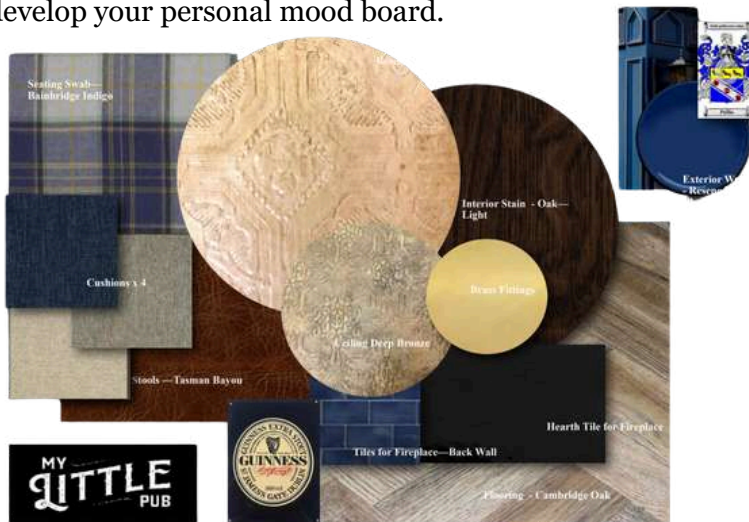

We are here to build the Little Pub of your dreams.

Signage & Graphics Package

Every Little Pub gets their own signage & graphics package. We work with you to develop concepts including your personal pub façade banner, exterior and interior signage and graphics.

Colour Mood Boards

Bring your individuality to life through your colour scheme. Whether it is based on your coat of arms or includes your family tartan - we work with you to develop your personal mood board.

Memorabilia

Each Little Pub comes with hand-picked memorabilia positioned carefully on the walls and shelves and within the showcases. If you have your own photos and memorabilia we will take great care in finding it's perfect spot.