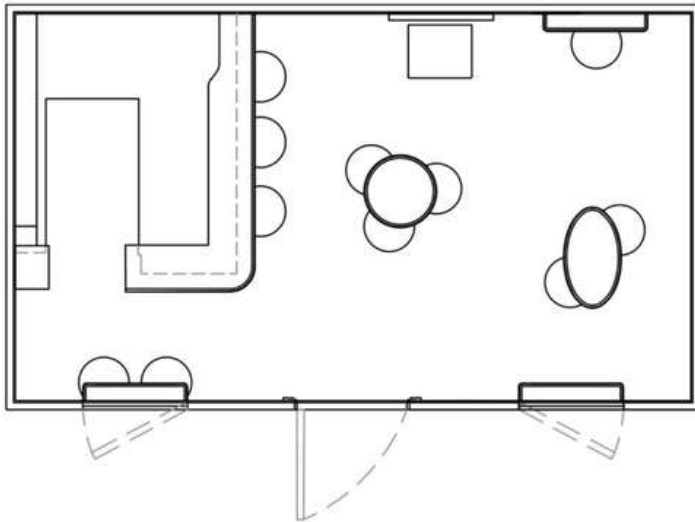

THE LITTLE IRISH BASE MODELS

Silver