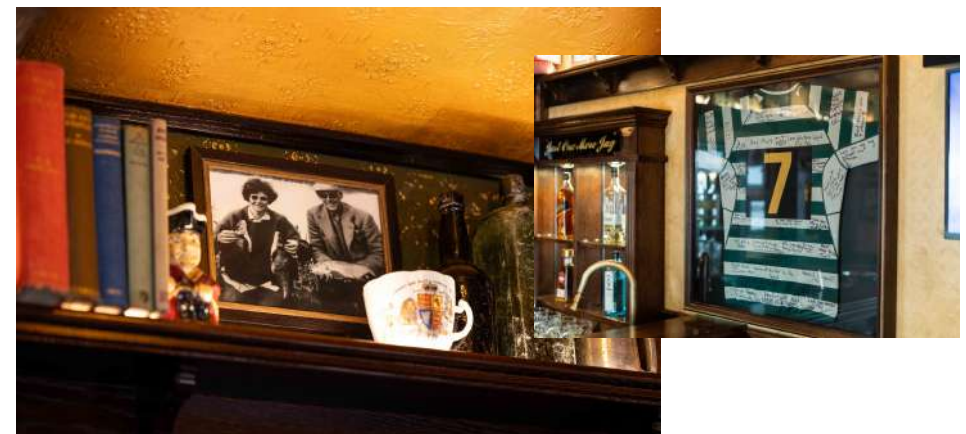

We are here to build the Little Pub of your dreams.

Signage & Graphics Package

Every Little Pub gets their own signage & graphics package. We work with you to develop concepts including your personal pub façade banner, exterior and interior signage and graphics.

Memorabilia

Each Little Pub comes with hand-picked memorabilia positioned carefully on the walls and shelves and within the showcases. If you have your own photos and memorabilia we will take great care in finding it's perfect spot.