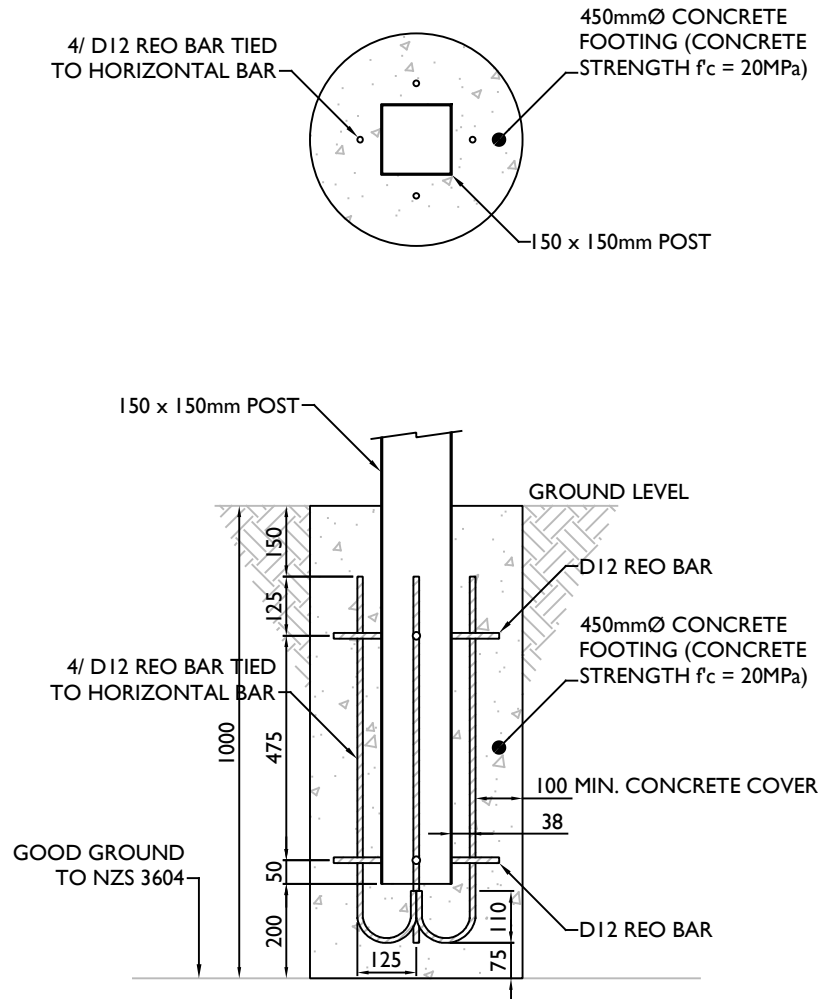

PFC-CO/450

CLIENT

DRAWING TITLE  
POST FOOTING CONNECTION  
CONC. FOOTING 450mmØ

DRAWING NO. PFC-CO/450

DATE 02.09.2021

SCALE 1:16 (A4)

DRAWN BY P.D

ISSUE A