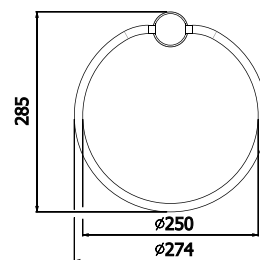

900052 (CHROME)
900052BN (BRUSHED NICKEL)
900052BR (BRONZE)

TOWEL RING