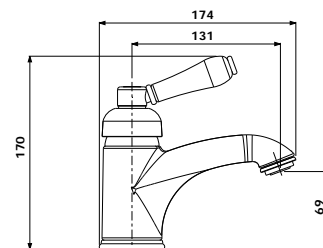

P R O V I N C I A L

BATHROOM & KITCHEN COLLECTION

9010C (CHROME)
9010BN (BRUSHED NICKEL)
9010BR (BRONZE)

BASIN MIXER

• 4 Star Flow Rate 7.5L/min

2150C (CHROME)
2150BN (BRUSHED NICKEL)
2150BR (BRONZE)

SIDE LEVER BASIN MIXER