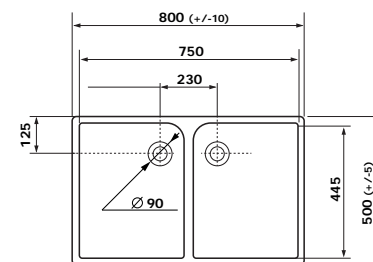

CLOTAIRE-1W

SINGLE BOWL
CERAMIC SINK

- Bowl Depth – 200mm
- Overall Sink Size – D 200 x L 595 x W 500mm

CLOTAIRE-2W

DOUBLE BOWL
CERAMIC SINK

- Bowl Depth – 220mm
- Overall Sink Size – D 220 x L 800 x W 500mm

HENRI-3W

ONE AND A HALF BOWL
CERAMIC SINK

- Bowl Depth – 220mm
- Overall Sink Size – D 220 x L 997 x W 470mm

LOUIS-3W

ONE AND A HALF BOWL
CERAMIC SINK

- Bowl Depth – 220mm
- Overall Sink Size – D 220 x L 997 x W 480mm

HENRI-2W

LARGE SINGLE BOWL
CERAMIC SINK

- Bowl Depth – 220mm
- Overall Sink Size – D 220 x L 795 x W 470mm

LOUIS-2W

LARGE SINGLE BOWL
CERAMIC SINK

- Bowl Depth – 220mm
- Overall Sink Size – D 220 x L 795 x W 480mm

HENRI-1W

SINGLE BOWL
CERAMIC SINK

- Bowl Depth – 220mm
- Overall Sink Size – D 220 x L 595 x W 470mm

LOUIS-1W

SMALL SINGLE BOWL
CERAMIC SINK

- Bowl Depth – 220mm
- Overall Sink Size – D 220 x L 595 x W 480mm