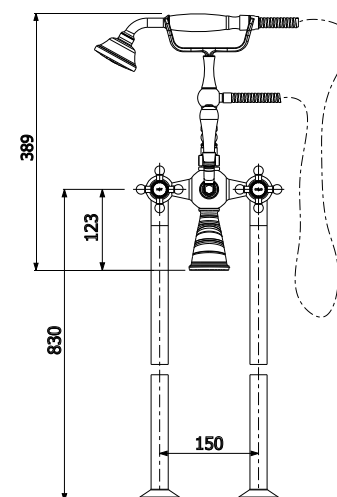

500339 (CHROME)
500339BN (BRUSHED NICKEL)
500339BR (BRONZE)

LEVER TOP ASSEMBLIES WITH LEVER HANDLES

700006(CHROME)
700006BN(BRUSHED NICKEL)
700006BR(BRONZE)

WALL MOUNTED BATHFILLER

• 3 Star Flow Rate 8.5L/min