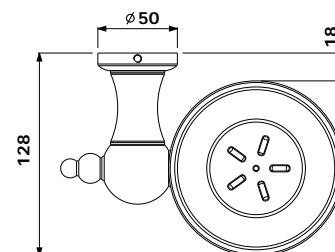

450MM TOWEL RAIL

900053 (CHROME)
900053BN (BRUSHED NICKEL)
900053BR (BRONZE)

SOAP DISH

900051 (CHROME)
900051BN (BRUSHED NICKEL)
900051BR (BRONZE)

600MM TOWEL RAIL

900055 (CHROME)
900055BN (BRUSHED NICKEL)
900055BR (BRONZE)