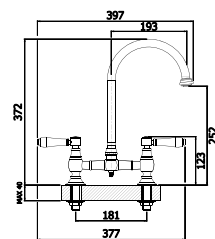

400160(CHROME)
400160BN(BRUSHED NICKEL)
400160BR(BRONZE)

EXPOSED BREACH
KITCHEN TAP

• 3 Star Flow Rate 9.0L/min