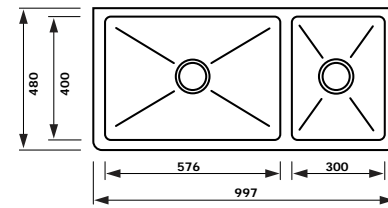

CLOTAIRE-1W

SINGLE BOWL
CERAMIC SINK

- Bowl Depth – 200mm
- Overall Sink Size – D 200 x L 595 x W 500mm

CLOTAIRE-2W

DOUBLE BOWL
CERAMIC SINK

- Bowl Depth – 220mm
- Overall Sink Size – D 220 x L 800 x W 500mm

HENRI-3W

ONE AND A HALF BOWL
CERAMIC SINK

- Bowl Depth – 220mm
- Overall Sink Size – D 220 x L 997 x W 470mm

LOUIS-3W

ONE AND A HALF BOWL
CERAMIC SINK

- Bowl Depth – 220mm
- Overall Sink Size – D 220 x L 997 x W 480mm

HENRI-2W

LARGE SINGLE BOWL
CERAMIC SINK

- Bowl Depth – 220mm
- Overall Sink Size – D 220 x L 795 x W 470mm

LOUIS-2W

LARGE SINGLE BOWL
CERAMIC SINK

- Bowl Depth – 220mm
- Overall Sink Size – D 220 x L 795 x W 480mm