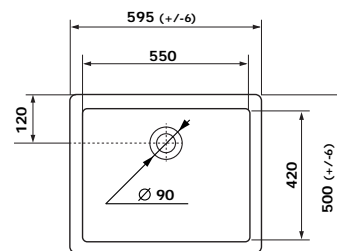

CLOTAIRE-1W

SINGLE BOWL
CERAMIC SINK

- Bowl Depth – 200mm
- Overall Sink Size – D 200 x L 595 x W 500mm

CLOTAIRE-2W

DOUBLE BOWL
CERAMIC SINK

- Bowl Depth – 220mm
- Overall Sink Size – D 220 x L 800 x W 500mm

HENRI-3W

ONE AND A HALF BOWL
CERAMIC SINK

- Bowl Depth – 220mm
- Overall Sink Size – D 220 x L 997 x W 470mm

LOUIS-3W

ONE AND A HALF BOWL
CERAMIC SINK

- Bowl Depth – 220mm
- Overall Sink Size – D 220 x L 997 x W 480mm