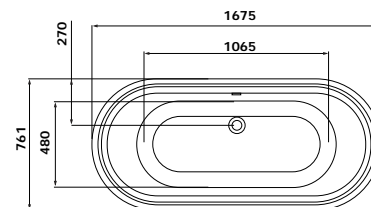

22833 (STAINLESS STEEL OUTER)
30489 (WHITE OUTER)*
30492 (BLACK OUTER)*

BALTHAZAR STONE BATH
WITH STAINLESS STEEL OUTER

- Overall Bath Size – D 761 x L 1675 x H 711mm
- Weight – 111kg (unfilled)/164 Litres
- Black or White outers are stainless steel with a powder coat finish
- Optional matching stone waste (code 22529)

22834F (CHROME FEET)
22834WF (WHITE FEET)
22834BF (BLACK FEET)

BATELLO STONE BATH
WITH CLAW FEET

- Overall Bath Size – D 800 x L 1690 x H 464mm
- Weight – 66kg (unfilled)/151 Litres
- Optional matching stone waste (code 22529)

CLEARWATER BATHS

For a true vintage look in your bathroom, Abey's Clearwater Baths are as stunning as they are elegant. Manufactured using Clearstone, a material fusion of milled sedimentary stone bonded with a high performance aluminium and titanium filler base, this bath range is hardwearing, non-porous with good thermal insulation properties to keep the water temperature in your bath for longer.

clearwater®
BATHS

22837F (CHROME FEET)
22837WF (WHITE FEET)
22837BF (BLACK FEET)

ROMANO GRANDE STONE BATH
WITH CLAW FEET

- Overall Bath Size – D 750 x L 1690 x H 516mm
- Weight – 75kg (unfilled)/167 Litres
- Optional matching stone waste (code 22529)