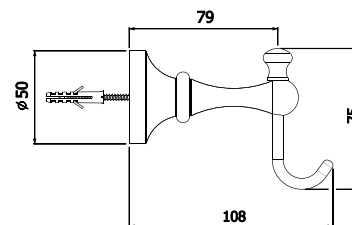

450MM TOWEL RAIL

900053 (CHROME)
900053BN (BRUSHED NICKEL)
900053BR (BRONZE)

SOAP DISH

900051 (CHROME)
900051BN (BRUSHED NICKEL)
900051BR (BRONZE)

600MM TOWEL RAIL

900055 (CHROME)
900055BN (BRUSHED NICKEL)
900055BR (BRONZE)