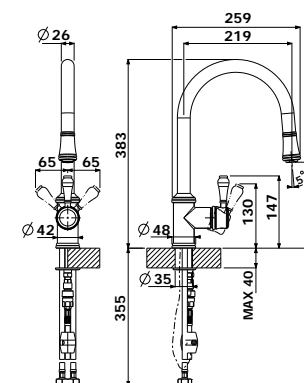

400674(CHROME)
400674BN(BRUSHED NICKEL)
400674BR(BRONZE)

SINGLE LEVER
KITCHEN MIXER

• 5 Star Flow Rate 6.0L/min