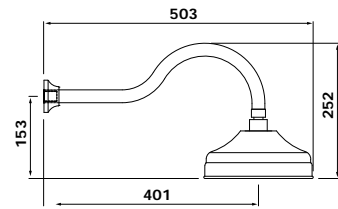

• 3 Star 9.0L/min

PRSH200

SHOWERHEAD

• 3 Star Flow Rate 8.0L/min

900069 (CHROME)
900069BN (BRUSHED NICKEL)
900069BR (BRONZE)

SHOWER ON RAIL

• 3 Star Flow Rate 8.5L/min

800004 (CHROME)
800004BN (BRUSHED NICKEL)
800004BR (BRONZE)