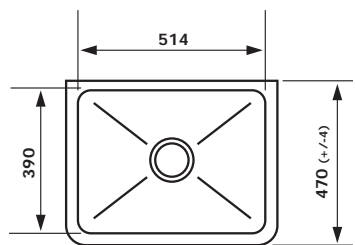

CLOTAIRE-1W

SINGLE BOWL
CERAMIC SINK

- Bowl Depth – 200mm
- Overall Sink Size – D 200 x L 595 x W 500mm

CLOTAIRE-2W

DOUBLE BOWL
CERAMIC SINK

- Bowl Depth – 220mm
- Overall Sink Size – D 220 x L 800 x W 500mm

HENRI-3W

ONE AND A HALF BOWL
CERAMIC SINK

- Bowl Depth – 220mm
- Overall Sink Size – D 220 x L 997 x W 470mm

LOUIS-3W

ONE AND A HALF BOWL
CERAMIC SINK

- Bowl Depth – 220mm
- Overall Sink Size – D 220 x L 997 x W 480mm

HENRI-2W

LARGE SINGLE BOWL
CERAMIC SINK

- Bowl Depth – 220mm
- Overall Sink Size – D 220 x L 795 x W 470mm

LOUIS-2W

LARGE SINGLE BOWL
CERAMIC SINK

- Bowl Depth – 220mm
- Overall Sink Size – D 220 x L 795 x W 480mm

HENRI-1W

SINGLE BOWL
CERAMIC SINK

- Bowl Depth – 220mm
- Overall Sink Size – D 220 x L 595 x W 470mm

LOUIS-1W

SMALL SINGLE BOWL
CERAMIC SINK

- Bowl Depth – 220mm
- Overall Sink Size – D 220 x L 595 x W 480mm