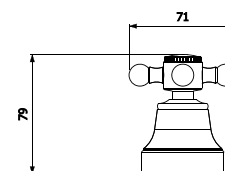

500304 (CHROME)
500304BN (BRUSHED NICKEL)
500304BR (BRONZE)

3 PIECE BASIN SET WITH LEVER HANDLES

- 5 Star Flow Rate 5.0L/min

2075C (CHROME)
2075BN (BRUSHED NICKEL)
2075BR (BRONZE)

BASIN SPOUT
SUPPLIED WITH AN OPEN FLOW AERATOR
FOR USE OVER A BATH

- 3 Star Flow Rate 8.0L/min

2060C (CHROME)
2060BN (BRUSHED NICKEL)
2060BR (BRONZE)

3 PIECE BASIN SET WITH CROSS HANDLES

- 5 Star Flow Rate 5.0L/min

2200C (CHROME)
2200BN (BRUSHED NICKEL)
2200BR (BRONZE)

TOP ASSEMBLIES WITH CROSS HANDLES

500339 (CHROME)
500339BN (BRUSHED NICKEL)
500339BR (BRONZE)

LEVER TOP ASSEMBLIES WITH LEVER HANDLES