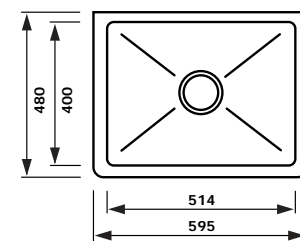

CLOTAIRE-1W

SINGLE BOWL
CERAMIC SINK

- Bowl Depth – 200mm
- Overall Sink Size – D 200 x L 595 x W 500mm

CLOTAIRE-2W

DOUBLE BOWL
CERAMIC SINK

- Bowl Depth – 220mm
- Overall Sink Size – D 220 x L 800 x W 500mm

HENRI-3W

ONE AND A HALF BOWL
CERAMIC SINK

- Bowl Depth – 220mm
- Overall Sink Size – D 220 x L 997 x W 470mm

LOUIS-3W

ONE AND A HALF BOWL
CERAMIC SINK

- Bowl Depth – 220mm
- Overall Sink Size – D 220 x L 997 x W 480mm

HENRI-2W

LARGE SINGLE BOWL
CERAMIC SINK

- Bowl Depth – 220mm
- Overall Sink Size – D 220 x L 795 x W 470mm

LOUIS-2W

LARGE SINGLE BOWL
CERAMIC SINK

- Bowl Depth – 220mm
- Overall Sink Size – D 220 x L 795 x W 480mm

HENRI-1W

SINGLE BOWL
CERAMIC SINK

- Bowl Depth – 220mm
- Overall Sink Size – D 220 x L 595 x W 470mm

LOUIS-1W

SMALL SINGLE BOWL
CERAMIC SINK

- Bowl Depth – 220mm
- Overall Sink Size – D 220 x L 595 x W 480mm