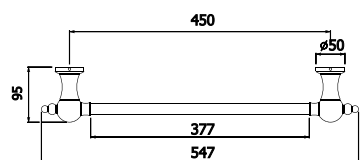

900048 (CHROME)
900048BN (BRUSHED NICKEL)
900048BR (BRONZE)

TOILET ROLL HOLDER

900052 (CHROME)
900052BN (BRUSHED NICKEL)
900052BR (BRONZE)

TOWEL RING

900050 (CHROME)
900050BN (BRUSHED NICKEL)
900050BR (BRONZE)

450MM TOWEL RAIL

900053 (CHROME)
900053BN (BRUSHED NICKEL)
900053BR (BRONZE)

SOAP DISH

900051 (CHROME)
900051BN (BRUSHED NICKEL)
900051BR (BRONZE)

600MM TOWEL RAIL

900055 (CHROME)
900055BN (BRUSHED NICKEL)
900055BR (BRONZE)

ROBE HOOK