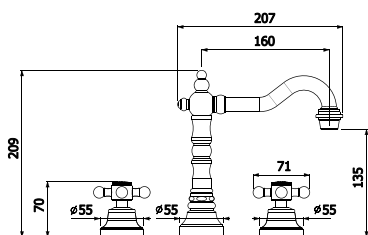

2060C (CHROME)
2060BN (BRUSHED NICKEL)
2060BR (BRONZE)

3 PIECE BASIN SET WITH CROSS HANDLES

- 5 Star Flow Rate 5.0L/min