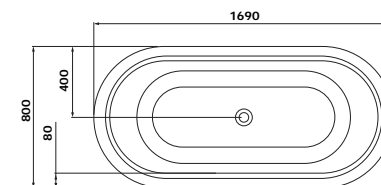

BALTHAZAR STONE BATH
 WITH STAINLESS STEEL OUTER

- Overall Bath Size – D 761 x L 1675 x H 711mm
- Weight – 111kg (unfilled)/164 Litres
- Black or White outers are stainless steel with a powder coat finish
- Optional matching stone waste (code 22529)