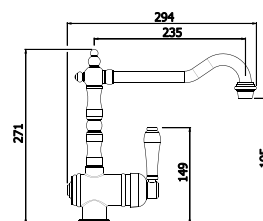

2050C(CHROME)
2050BN(BRUSHED NICKEL)
2050BR(BRONZE)

SINGLE LEVER
KITCHEN MIXER

• 4 Star Flow Rate 7.5L/min