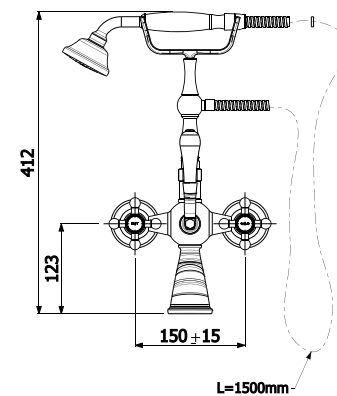

700006(CHROME)
700006BN(BRUSHED NICKEL)
700006BR(BRONZE)

WALL MOUNTED BATHFILLER

• 3 Star Flow Rate 8.5L/min