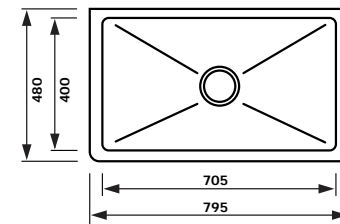

CLOTAIRE-1W

SINGLE BOWL
CERAMIC SINK

- Bowl Depth – 200mm
- Overall Sink Size – D 200 x L 595 x W 500mm

CLOTAIRE-2W

DOUBLE BOWL
CERAMIC SINK

- Bowl Depth – 220mm
- Overall Sink Size – D 220 x L 800 x W 500mm

HENRI-3W

ONE AND A HALF BOWL
CERAMIC SINK

- Bowl Depth – 220mm
- Overall Sink Size – D 220 x L 997 x W 470mm

LOUIS-3W

ONE AND A HALF BOWL
CERAMIC SINK

- Bowl Depth – 220mm
- Overall Sink Size – D 220 x L 997 x W 480mm

HENRI-2W

LARGE SINGLE BOWL
CERAMIC SINK

- Bowl Depth – 220mm
- Overall Sink Size – D 220 x L 795 x W 470mm

LOUIS-2W

LARGE SINGLE BOWL
CERAMIC SINK

- Bowl Depth – 220mm
- Overall Sink Size – D 220 x L 795 x W 480mm

HENRI-1W

SINGLE BOWL
CERAMIC SINK

- Bowl Depth – 220mm
- Overall Sink Size – D 220 x L 595 x W 470mm

LOUIS-1W

SMALL SINGLE BOWL
CERAMIC SINK

- Bowl Depth – 220mm
- Overall Sink Size – D 220 x L 595 x W 480mm