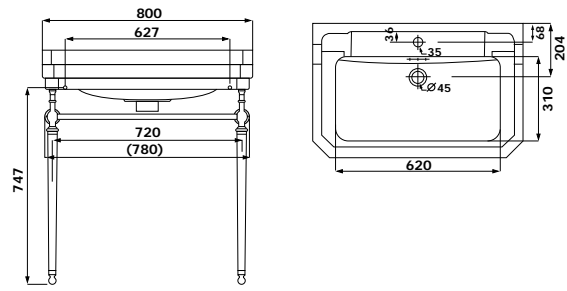

PROVINCIAL COLLECTION

13138/13139
EDWARDIAN 80CM CERAMIC BASIN & STAND
WITH PLUG & WASTE

- 13138 1TH
- 13139 3TH