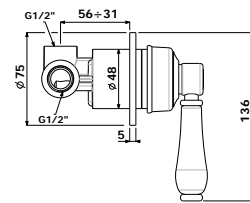

9060C (CHROME)
9060BN (BRUSHED NICKEL)
9060BR (BRONZE)

SHOWER WALL MIXER (COMPLETE)