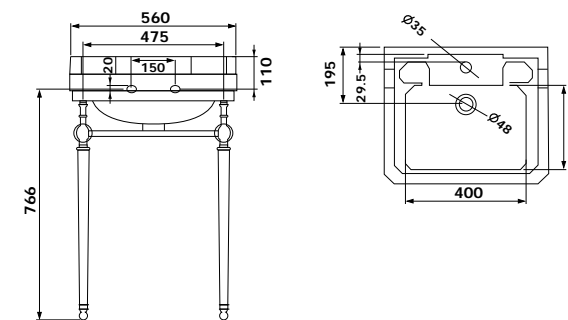

ROBE HOOK

13134/13135

EDWARDIAN 56CM BASIN & PEDESTAL WITH PLUG & WASTE

- 13134 1TH
- 13135 3TH

13132/13133

EDWARDIAN 56CM CERAMIC BASIN & STAND WITH PLUG & WASTE

- 13132 1TH
- 13133 3TH

BURLINGTON BASINS, STANDS AND MIRRORS