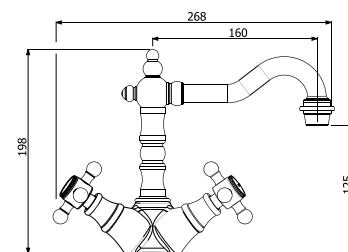

2010C (CHROME)
2010BN (BRUSHED NICKEL)
2010BR (BRONZE)

TWIN HANDLE BASIN MIXER

• 6 Star Flow Rate 4.5L/min