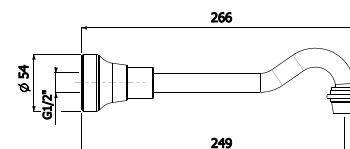

500304 (CHROME)
500304BN (BRUSHED NICKEL)
500304BR (BRONZE)

3 PIECE BASIN SET WITH LEVER HANDLES

- 5 Star Flow Rate 5.0L/min

2075C (CHROME)
2075BN (BRUSHED NICKEL)
2075BR (BRONZE)

BASIN SPOUT
 SUPPLIED WITH AN OPEN FLOW AERATOR
 FOR USE OVER A BATH