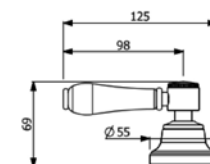

2200C (CHROME)
2200BN (BRUSHED NICKEL)
2200BR (BRONZE)

TOP ASSEMBLIES WITH CROSS HANDLES