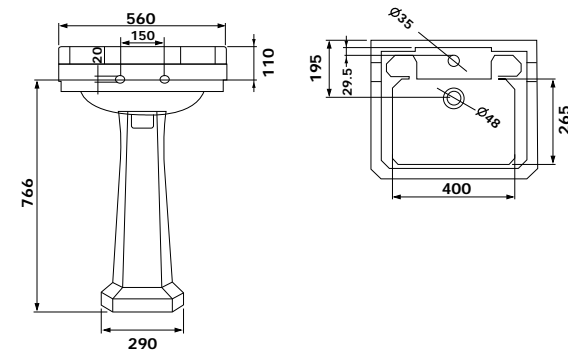

13134/13135

EDWARDIAN 56CM BASIN & PEDESTAL WITH PLUG & WASTE

- 13134 1TH
- 13135 3TH