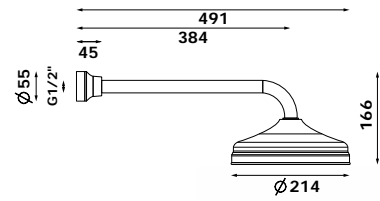

PROVINCIAL COLLECTION

800276 (CHROME)
800276BN (BRUSHED NICKEL)
800276BR (BRONZE)

PROVINCIAL SHOWER

• 3 Star 9.0L/min