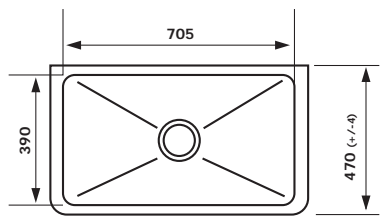

CLOTAIRE-1W

SINGLE BOWL
CERAMIC SINK

- Bowl Depth – 200mm
- Overall Sink Size – D 200 x L 595 x W 500mm

CLOTAIRE-2W

DOUBLE BOWL
CERAMIC SINK

- Bowl Depth – 220mm
- Overall Sink Size – D 220 x L 800 x W 500mm

HENRI-3W

ONE AND A HALF BOWL
CERAMIC SINK

- Bowl Depth – 220mm
- Overall Sink Size – D 220 x L 997 x W 470mm

LOUIS-3W

ONE AND A HALF BOWL
CERAMIC SINK

- Bowl Depth – 220mm
- Overall Sink Size – D 220 x L 997 x W 480mm

HENRI-2W

LARGE SINGLE BOWL
CERAMIC SINK

- Bowl Depth – 220mm
- Overall Sink Size – D 220 x L 795 x W 470mm

LOUIS-2W

LARGE SINGLE BOWL
CERAMIC SINK

- Bowl Depth – 220mm
- Overall Sink Size – D 220 x L 795 x W 480mm

HENRI-1W

SINGLE BOWL
CERAMIC SINK

- Bowl Depth – 220mm
- Overall Sink Size – D 220 x L 595 x W 470mm

LOUIS-1W

SMALL SINGLE BOWL
CERAMIC SINK

- Bowl Depth – 220mm
- Overall Sink Size – D 220 x L 595 x W 480mm