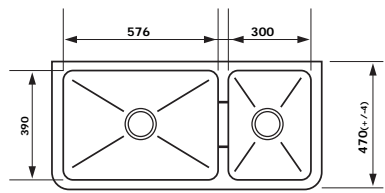

CLOTAIRE-1W

SINGLE BOWL
CERAMIC SINK

- Bowl Depth – 200mm
- Overall Sink Size – D 200 x L 595 x W 500mm

CLOTAIRE-2W

DOUBLE BOWL
CERAMIC SINK

- Bowl Depth – 220mm
- Overall Sink Size – D 220 x L 800 x W 500mm

HENRI-3W

ONE AND A HALF BOWL
CERAMIC SINK

- Bowl Depth – 220mm
- Overall Sink Size – D 220 x L 997 x W 470mm

LOUIS-3W

ONE AND A HALF BOWL
CERAMIC SINK

- Bowl Depth – 220mm
- Overall Sink Size – D 220 x L 997 x W 480mm

HENRI-2W

LARGE SINGLE BOWL
CERAMIC SINK

- Bowl Depth – 220mm
- Overall Sink Size – D 220 x L 795 x W 470mm

LOUIS-2W

LARGE SINGLE BOWL
CERAMIC SINK

- Bowl Depth – 220mm
- Overall Sink Size – D 220 x L 795 x W 480mm

HENRI-1W

SINGLE BOWL
CERAMIC SINK

- Bowl Depth – 220mm
- Overall Sink Size – D 220 x L 595 x W 470mm

LOUIS-1W

SMALL SINGLE BOWL
CERAMIC SINK

- Bowl Depth – 220mm
- Overall Sink Size – D 220 x L 595 x W 480mm