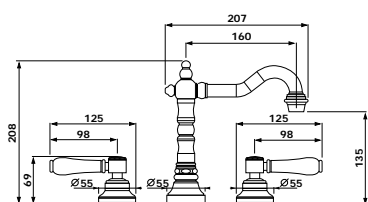

500304 (CHROME)
500304BN (BRUSHED NICKEL)
500304BR (BRONZE)

3 PIECE BASIN SET WITH LEVER HANDLES

- 5 Star Flow Rate 5.0L/min