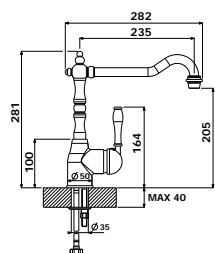

PALAIS(CHROME)
PALAIS-BN(BRUSHED NICKEL)
PALAIS-BR(BRONZE)

SINGLE LEVER
KITCHEN MIXER

• 4 Star Flow Rate 7.5L/min