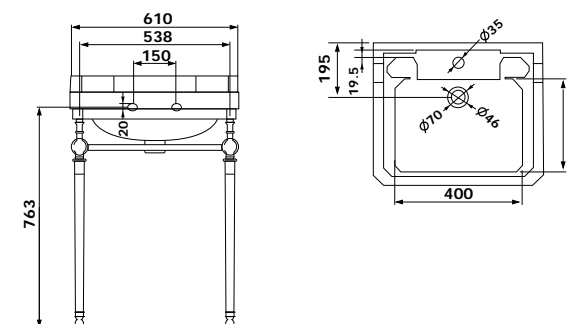

BURLINGTON BASINS, STANDS AND MIRRORS

From the late 1800's into the 1900's Britain lead the way in bathroom design and performance. The Burlington Edwardian Collection brings together a range of basins with stands and mirrors that offer traditional bathroom designs for you to create a classical British Bathroom from these eras of great design.

Burlington®

13136/13137

EDWARDIAN 61CM CERAMIC BASIN & STAND WITH PLUG & WASTE

- 13136 1TH
- 13137 3TH