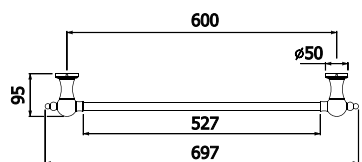

900048 (CHROME)
900048BN (BRUSHED NICKEL)
900048BR (BRONZE)

TOILET ROLL HOLDER

900052 (CHROME)
900052BN (BRUSHED NICKEL)
900052BR (BRONZE)

TOWEL RING

900050 (CHROME)
900050BN (BRUSHED NICKEL)
900050BR (BRONZE)

450MM TOWEL RAIL

900053 (CHROME)
900053BN (BRUSHED NICKEL)
900053BR (BRONZE)

SOAP DISH

900051 (CHROME)
900051BN (BRUSHED NICKEL)
900051BR (BRONZE)

600MM TOWEL RAIL

900055 (CHROME)
900055BN (BRUSHED NICKEL)
900055BR (BRONZE)

ROBE HOOK