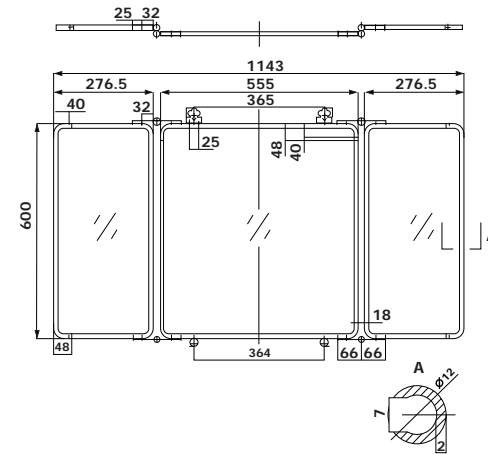

22617
ARCADE THREE FOLD MIRROR CHROME