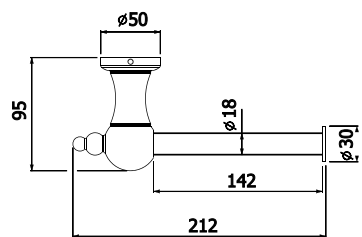

900048 (CHROME)
900048BN (BRUSHED NICKEL)
900048BR (BRONZE)

TOILET ROLL HOLDER