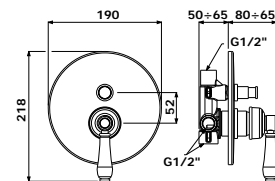

800008 (CHROME)
800008BN (BRUSHED NICKEL)
800008BR (BRONZE)

PROVINCIAL DIVERTER MIXER