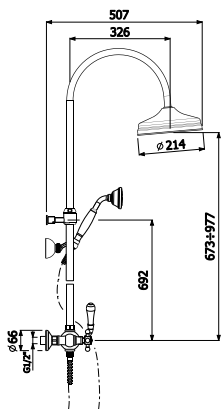

• 3 Star 9.0L/min

PRSH200

SHOWERHEAD

• 3 Star Flow Rate 8.0L/min

900069 (CHROME)
900069BN (BRUSHED NICKEL)
900069BR (BRONZE)

SHOWER ON RAIL

• 3 Star Flow Rate 8.5L/min

800004 (CHROME)
800004BN (BRUSHED NICKEL)
800004BR (BRONZE)