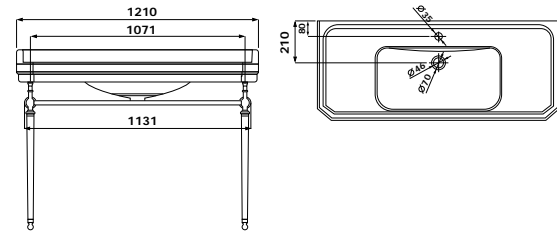

- 13140 1TH*
- 13141 3TH*