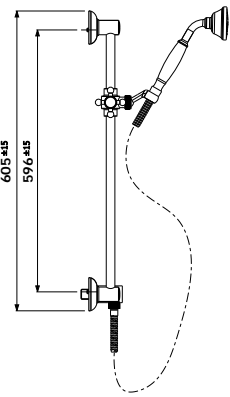

• 3 Star 9.0L/min

PRSH200

SHOWERHEAD

• 3 Star Flow Rate 8.0L/min

900069 (CHROME)
900069BN (BRUSHED NICKEL)
900069BR (BRONZE)

SHOWER ON RAIL

• 3 Star Flow Rate 8.5L/min

800004 (CHROME)
800004BN (BRUSHED NICKEL)
800004BR (BRONZE)