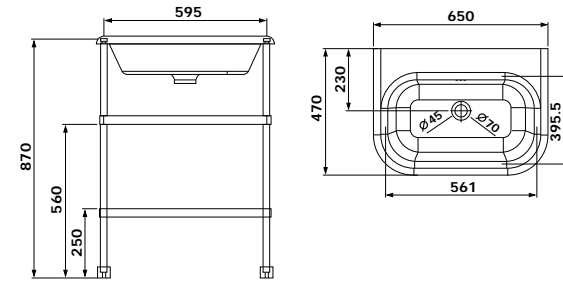

132107
CLASSIC MEDIUM ROLL TOP NATURAL STONE BASIN
WITH OVERFLOW AND PLUG & WASTE.
INCLUDES MEDIUM STAINLESS STEEL STAND.
STONE BASIN IS NTH BUT CAN BE PUNCHED TO 1TH OR 3TH.

- Overall Basin Size – D 470 x L 650 x H 170mm