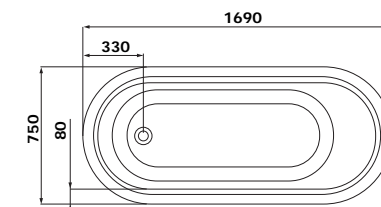

CLEARWATER BATHS

For a true vintage look in your bathroom, Abey's Clearwater Baths are as stunning as they are elegant. Manufactured using Clearstone, a material fusion of milled sedimentary stone bonded with a high performance aluminium and titanium filler base, this bath range is hardwearing, non-porous with good thermal insulation properties to keep the water temperature in your bath for longer.

clearwater®
BATHS