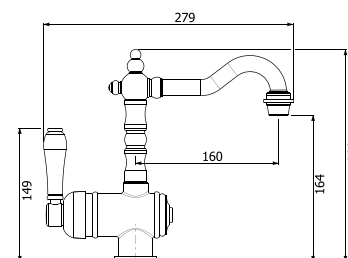

P R O V I N C I A L

BATHROOM & KITCHEN COLLECTION

9010C (CHROME)
9010BN (BRUSHED NICKEL)
9010BR (BRONZE)

BASIN MIXER

• 4 Star Flow Rate 7.5L/min

2150C (CHROME)
2150BN (BRUSHED NICKEL)
2150BR (BRONZE)

SIDE LEVER BASIN MIXER