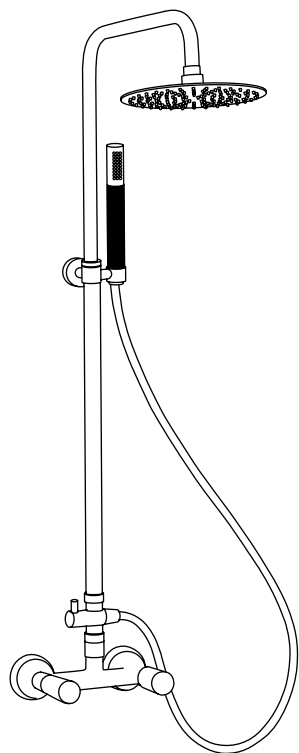

External shower mixer, with stainless steel shower column kit with diverter, with flexible hose, minimalist Ø250mm hand shower with limescale nozzles, adjustable head shower with limescale nozzles

90 45 AS