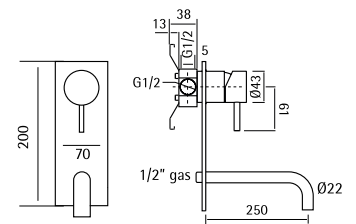

AISI316

Wall mounted mixer with spout L. 190 mm

13 76 AS
13 76 AL

13 77

AISI316

Wall mounted mixer with spout L. 250 mm

13 77 AS
13 77 AL

13 78