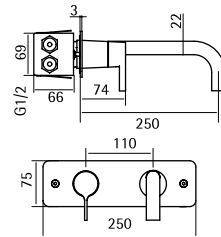

36 07

AISI316 NEW

Wall mounted mixer with spout L. 190 mm

36 07 AS

36 08

AISI316 NEW

Wall mounted mixer with spout L. 250 mm

36 08 AS