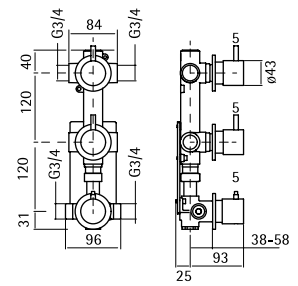

Thermostatic mixer set with shut-off valve

13 48 AS
13 48 AL

13 49

AISI316 NEW

Thermostatic mixer set with 2 shut-off valves

13 49 AS
13 49 AL

13 50

AISI316 NEW