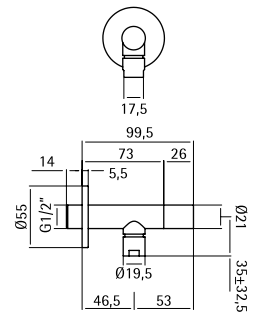

RF002 AS

RF004

AISI304

Underbasin filter valves in stainless steel