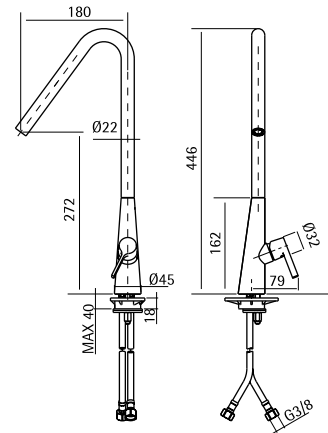

36 20 AS

36 02

AISI316 TOP NEW

Deck mounted mixer for countertop basin H. 446 mm