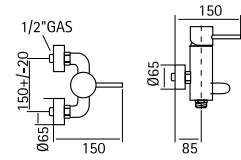

12 40

AISI316

Wall mounted external mixer set