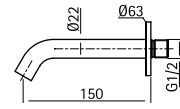

BC016

AISI316L NEW

Wall mounted spout L. max. 150 mm