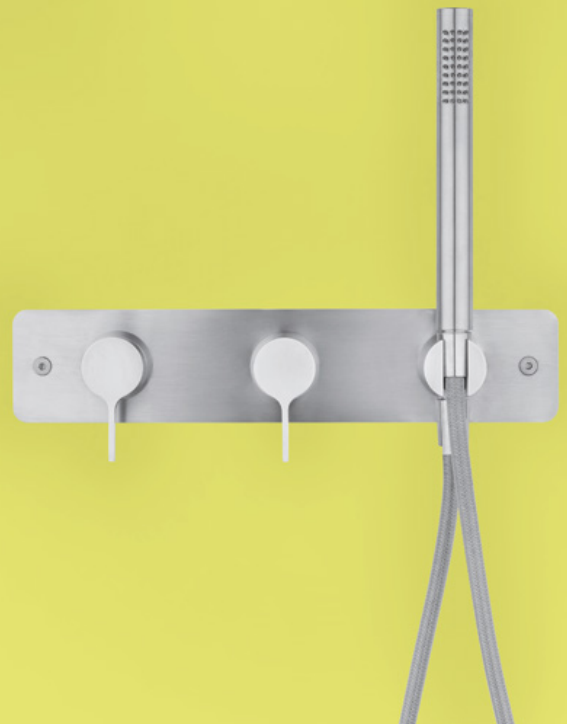

36 43 **NEW**

36 61 **NEW**