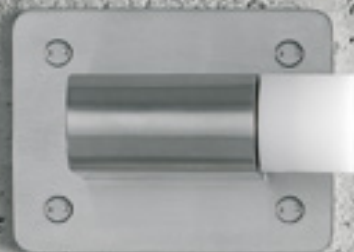

30 03

Combination for wall wash basin made up from the mixing module AISI316 and spout module. White POM handle.

Cascade free outflow. On art 30 05 18,72 lt/min at 3bar pressure. Supplied with hexagonal head screws (here shown with two dots screws)

30 42

30 05

30 04