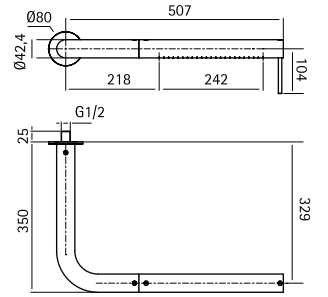

Wall mounted spout L. max. 210 mm

BC018

AISI316L NEW

Wall mounted spout L. max. 190 mm

BC019

AISI316L NEW

Wall mounted spout L. max. 250 mm

Adjustable shower head