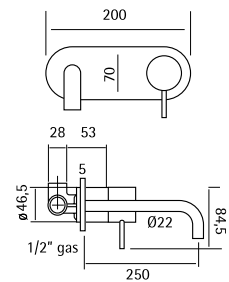

13 22 AS
13 22 AL

13 23

AISI316 NEW

Wall mounted mixer with spout L. 250 mm