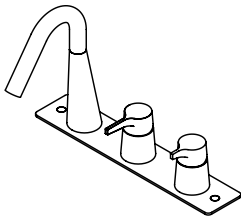

36 61 AS

36 62

AISI316 RIM SET NEW

Rim mounted set of 2 mixers with spout