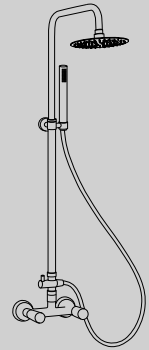

90 45

HEADSHOWERS AND SUPPORTS

SF030

SF031