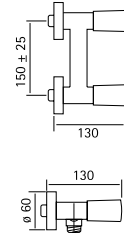

90 40

AISI304

Wall mounted external shower set