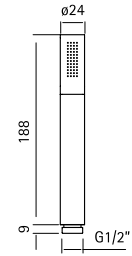

DC035

AISI304

Hand shower with black PVC handle