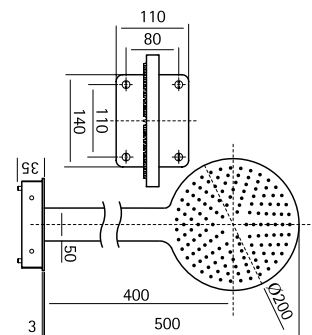

■ KN □ KB
■ KA
■ KN □ KB
■ KA

Ceiling mounted spout H. max. 1450 mm

30 06 AS

Wall mounted 2 way diverter with 1/2" gas connection

30 42 AS
30 42 AS
30 42 AL
30 42 AL

- LN □ LB
- LA
- LN □ LB
- LA

Rain jet shower head with transparent silicone nozzles Ø200mm