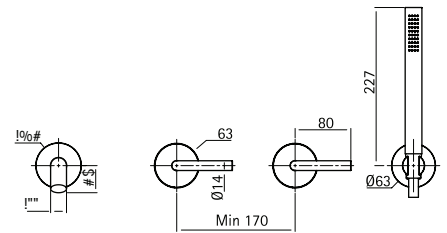

14 64

AISI316L NEW

Wall mounted 2 mixers set for bathtub with 150mm spout and hand shower