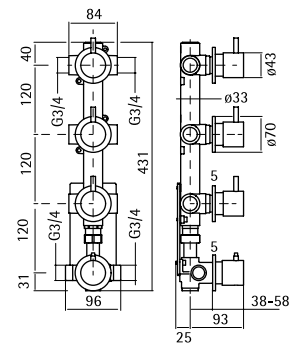

13 49 AS
13 49 AL

13 50

AISI316 NEW

Thermostatic mixer set with 3 shut-off valves