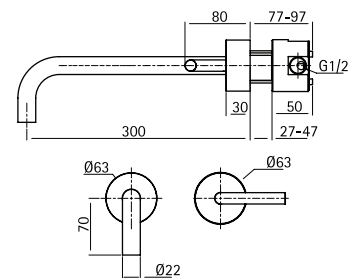

14 15

AISI316L NEW

Wall mounted hydroprogressive mixer with spout L. 300 mm