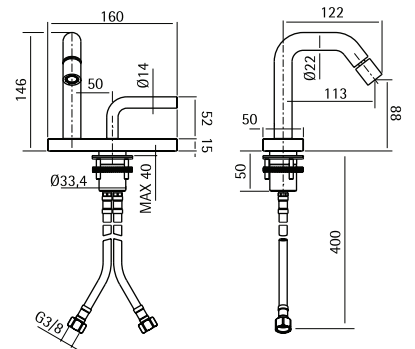

AISI316L NEW

Deck mounted hydroprogressive mixer H. 272 mm

14 35

AISI316L NEW

Deck mounted hydroprogressive mixer with adjustable spout H. 146 mm

14 10

AISI316L NEW

Wall mounted hydroprogressive mixer with spout L. 190 mm