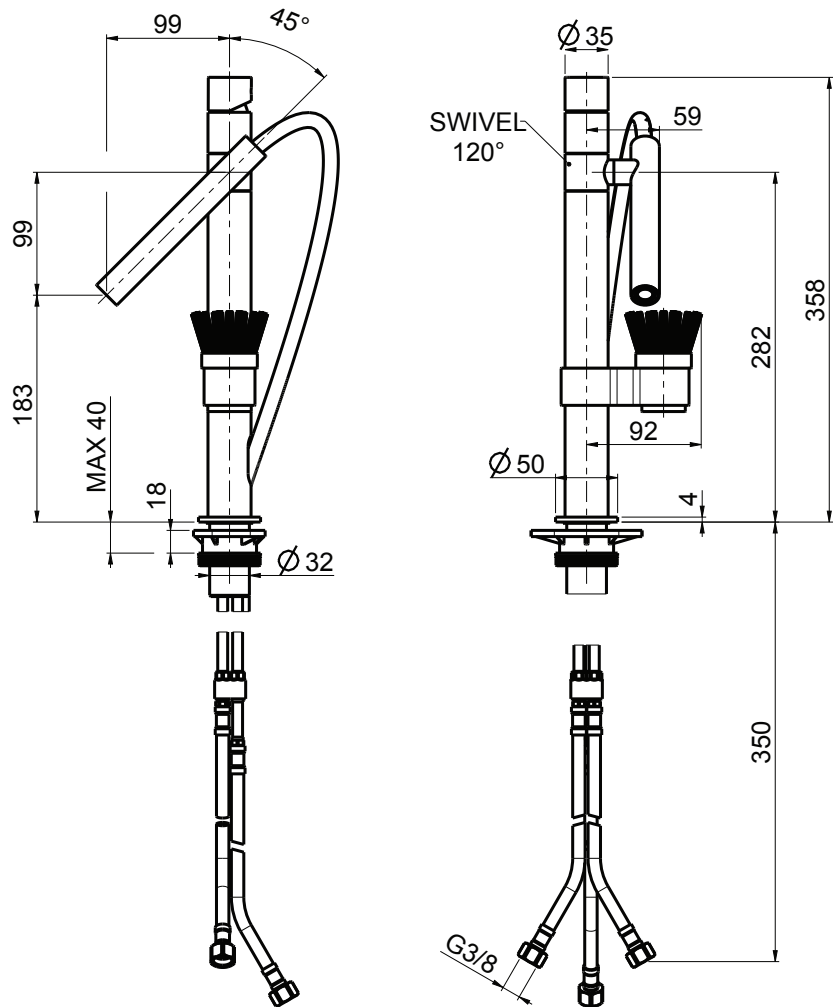

INOX
400AS

Design
Studio Romano
Adolini

ESSE 405 Kitchen Sink Mixer ESSE Series with Swivel Spout and Removable Spout in 316 Stainless Steel

Esse **NEW** AISI316

Design
**Alessio
Gianella
Marcello
Raffo**