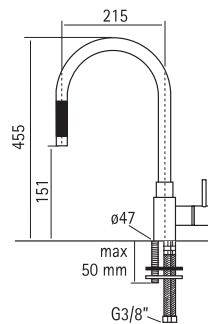

Stainless steel AISI304 kitchen sink mixer with swivel spout.

197

197 AS

AISI304 PULL OUT

4 sink mixer with pull-out shower.

361 CR

NEW

Kitchen sink mixer with swivel spout, flat spout and rectangular areator.