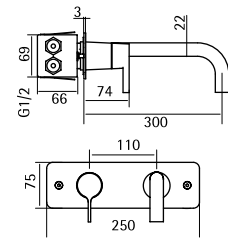

36 08 AS

36 09

AISI316 NEW

Wall mounted mixer with spout L. 300 mm