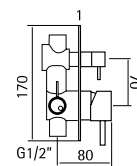

13 45 AS
13 45 AL

13 46

AISI304

Mixer set with 2 way diverter