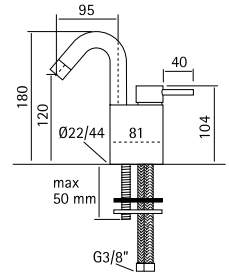

13 01

AISI316

Deck mounted mixer H. 180 mm