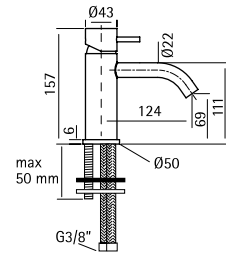

AISI316 NEW

Deck mounted mixer H. 157 mm

12 01 AS
12 01 AL

12 02

AISI316 NEW NEW

Deck mounted mixer for countertop basin H. 300

mm

12 02 AS
12 02 AL