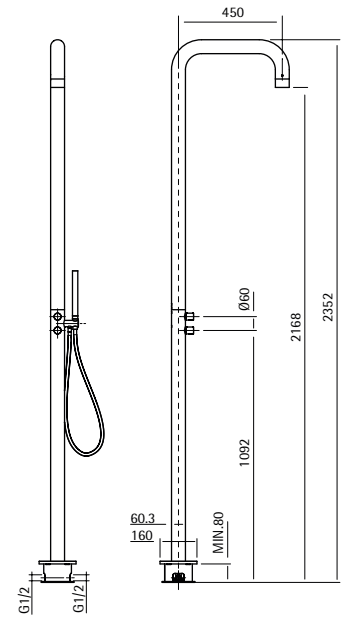

Outdoor AISI316 shower column with hydroprogressive mixer, diverter and handshower. Handles and showerhead in white PVC material. Handshower and flexible white colour.

CD004 AS