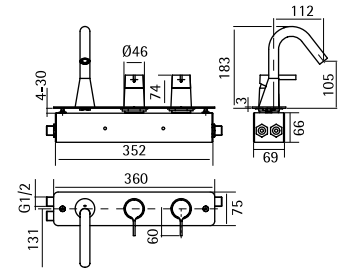

36 61 AS

36 62

AISI316 RIM SET NEW

Rim mounted set of 2 mixers with spout