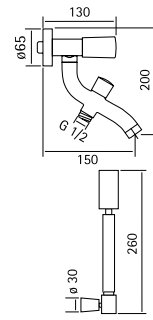

90 60 AS

90 61

AISI304

Wall mounted external bath set with shower set

90 61 AS

90 62

AISI304

Wall mounted 2 taps set for bathtub with spout L. 250mm and 2 ways diverter