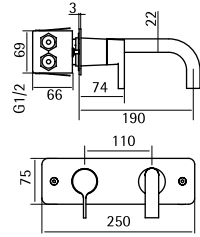

36 07

AISI316 NEW

Wall mounted mixer with spout L. 190 mm