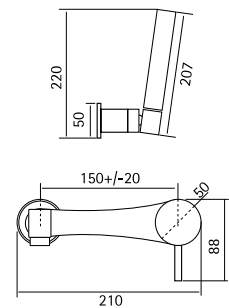

13 40 AS
13 40 AL

13 41

AISI316

Wall mounted external mixer set, usable as shelf, with hand shower