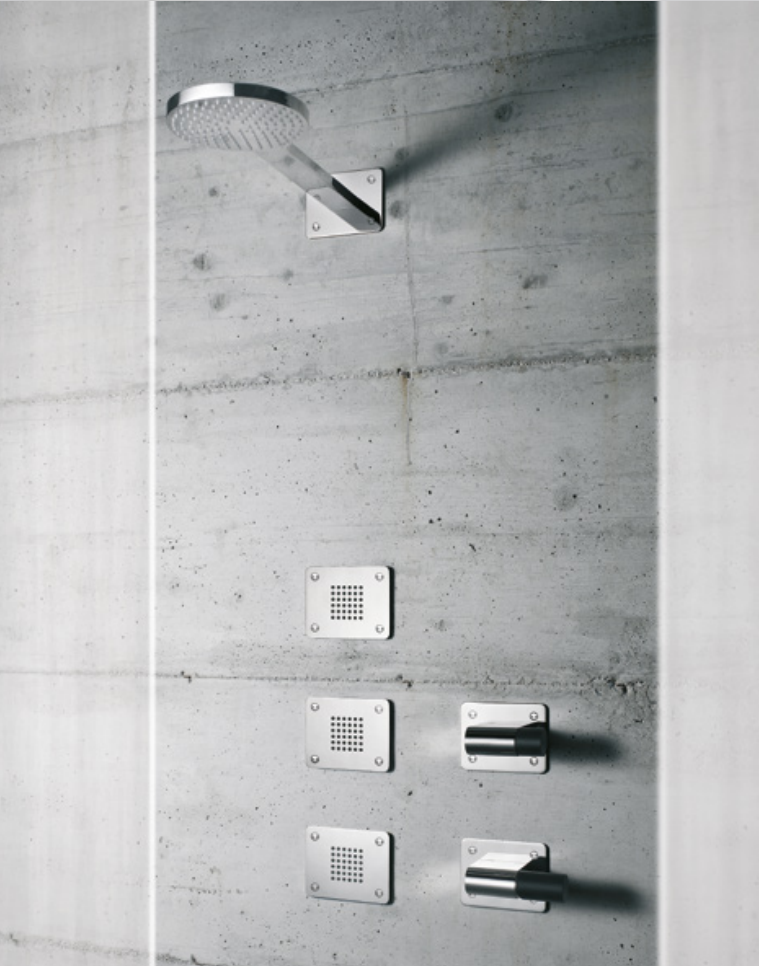

30 42

30 05

30 04

30 40

Cascade free outlet.

30 41 KB

Combination for wall bath mixer made up from the modules: mixer AISI316, spout , diverter, handshower, shower support and water outlet. Hexagonal screws, Pom handle.