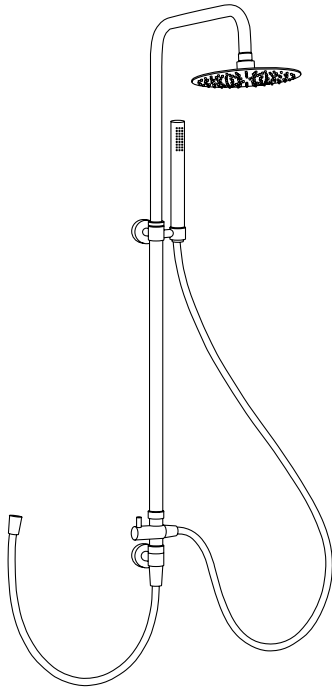

Stainless steel shower column with diverter. 70 cm flexible hose for mixer connection and 150cm flexible hose with minimalist handshower with limescale nozzles, orientable headshower Ø250 with limescale nozzles, water outlet.