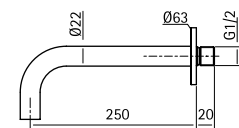

Wall mounted 2 mixers set for bathtub with 190mm spout and hand shower

Handshower kit with bracket/water connection

BC004

AISI316L NEW

Wall mounted spout L. max. 190 mm

BC003

AISI316L NEW

Wall mounted spout L. max. 250 mm