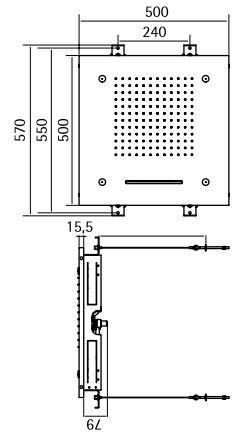

SF039

AISI304 **NEW**

Ceiling square shower head L. 500x500 mm, with transparent silicone nozzles, with waterfall spout