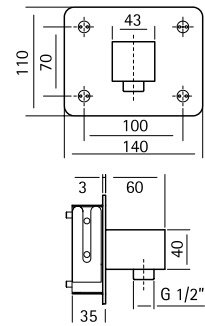

Wall mounted spout L. max. 141 mm

30 05 AS
30 05 AL

Water connection

30 40 AS
30 40 AL

o Hand shower without water connection. Hose in coloured silicone rubber or stainless steel

30 41 AS
30 41 AS
30 41 AL
30 41 AL