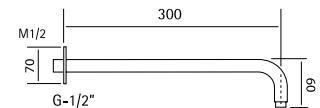

BD001-300

AISI316

Wall mounted shower arm L. 300 mm