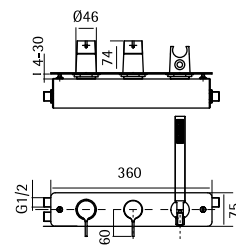

Wall mounted 2 mixers set for bath/shower with hand shower

36 43 AS