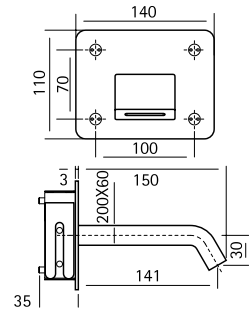

Wall mounted spout L. max. 141 mm

30 05 AS
30 05 AL

Water connection

30 40 AS
30 40 AL

o Hand shower without water connection. Hose in coloured silicone rubber or stainless steel

30 41 AS
30 41 AS
30 41 AL
30 41 AL