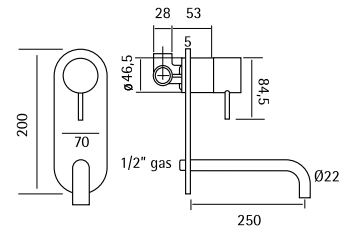

13 28 AS
13 28 AL

13 29

AISI316 NEW

Wall mounted mixer with spout L. 250 mm