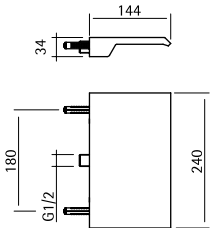

BV004

AISI304

Wall mounted spout