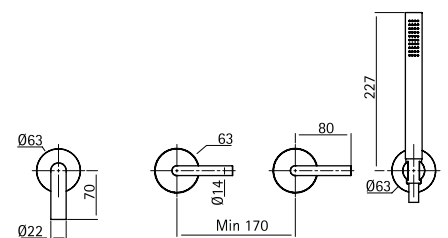

Wall mounted 2 mixers set for bathtub with 190mm spout and hand shower

Handshower kit with bracket/water connection

BC004

AISI316L NEW

Wall mounted spout L. max. 190 mm

BC003

AISI316L NEW

Wall mounted spout L. max. 250 mm