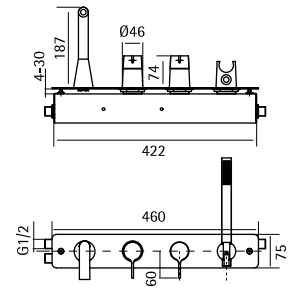

36 61

AISI316 NEW

Wall mounted 2 mixers set for bathtub with spout and hand shower