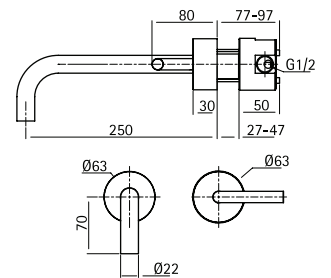

14 14

AISI316L NEW

Wall mounted hydroprogressive mixer with spout L. 250 mm