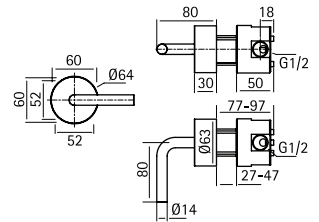

14 42

AISI316L NEW HIGHER FLOW

Wall mounted hydroprogressive mixer with 1/2" gas connection, 180° opening movement, higher water flow