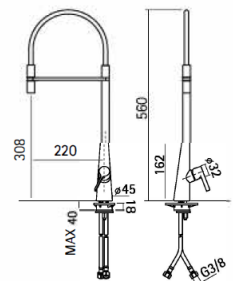

367 NEW AISI316

367

AISI316 NEW

Stainless steel AISI316 kitchen sink mixer with swivel spout with white flexible hose, connection with magnet.

AS
Satin
AL
Polished

125

125 AS / AL

AISI304