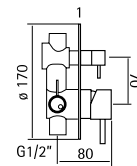

13 44 AS
13 44 AL

13 45

AISI304

Mixer set with 2 way diverter