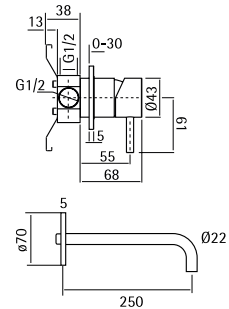

13 03

AISI316 TOP

Deck mounted mixer for countertop basin H. 336 mm

13 03 AS
13 03 AL

13 13

AISI316

Wall mounted mixer with spout L. 190 mm

13 13 AS
13 13 AL

13 14

AISI316

Wall mounted mixer with spout L. 250 mm

13 14 AS
13 14 AL

13 15

AISI316

Wall mounted mixer with spout L. 300 mm

13 15 AS
13 15 AL