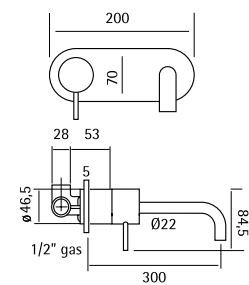

13 24

AISI316 NEW

Wall mounted mixer with spout L. 300 mm

13 24 AS
13 24 AL

13 25

AISI316 NEW

Wall mounted mixer with spout L. 190 mm

13 25 AS
13 25 AL

13 26

AISI316 NEW

Wall mounted mixer with spout L. 250 mm

13 26 AS
13 26 AL

13 27

AISI316 NEW

Wall mounted mixer with spout L. 300 mm

13 27 AS
13 27 AL