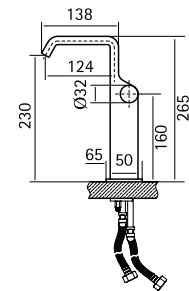

30 44

Deck mounted mixer H. 185 mm

30 01 AS
30 01 AS
30 01 AL
30 01 AL

■ LN □ LB
■ LA
■ LN □ LB
■ LA

Deck mounted mixer for countertop basin H. 265 mm

30 02 AS
30 02 AS
30 02 AL
30 02 AL

■ LN □ LB
■ LA
■ LN □ LB
■ LA