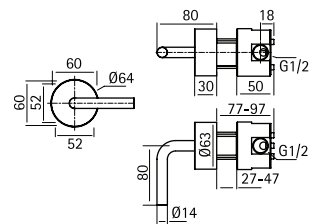

14 43

AISI316L NEW

Wall mounted hydroprogressive mixer with 1/2" gas connection