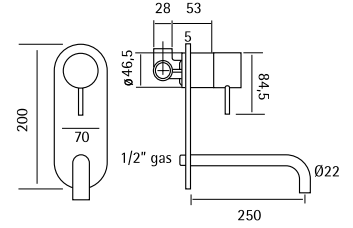

13 29

AISI316 NEW

Wall mounted mixer with spout L. 250 mm