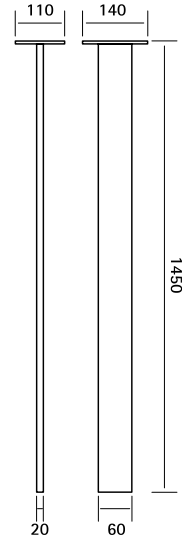

Ceiling mounted spout H. max. 1450 mm

30 06 AS