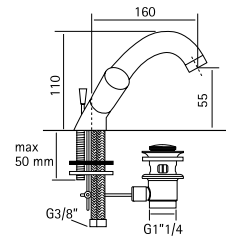

BC013

90 01

AISI304

Deck mounted tap H. 110 mm with waste

90 01 AS

90 35

AISI304

Deck mounted tap with adjustable spout H. 115 mm with waste