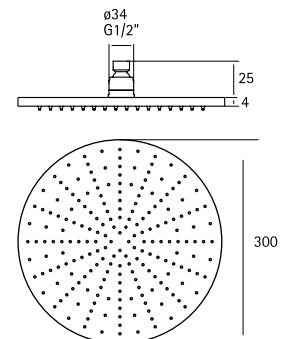

SF028

AISI304

Round adjustable shower head $\varnothing$ 300 mm, with transparent silicone nozzles