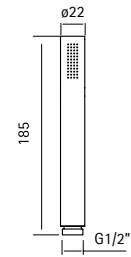

DC037

AISI304

Stainless steel hand shower with transparent silicone nozzles