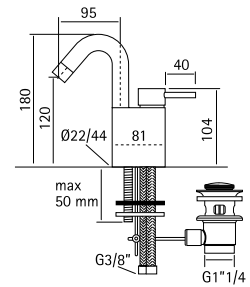

AISI316

Deck mounted mixer H. 180 mm

13 01 AS
13 01 AL

13 02

AISI316

Deck mounted mixer H. 180 mm with waste

13 02 AS
13 02 AL

13 35