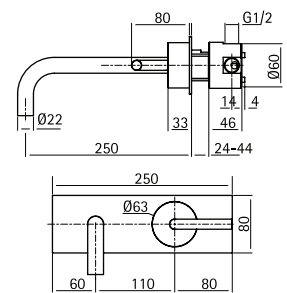

Wall mounted hydroprogressive mixer with spout L. 210 mm

Wall mounted hydroprogressive mixer with spout L. 150 mm

14 29

AISI316L NEW

Wall mounted hydroprogressive mixer with spout L. 210 mm

14 70

AISI316L NEW

Wall mounted hydroprogressive mixer with spout L. 190 mm mm

14 71

AISI316L NEW

Wall mounted hydroprogressive mixer with spout L. 250 mm

14 72

AISI316L NEW

Wall mounted hydroprogressive mixer with spout L. 300 mm