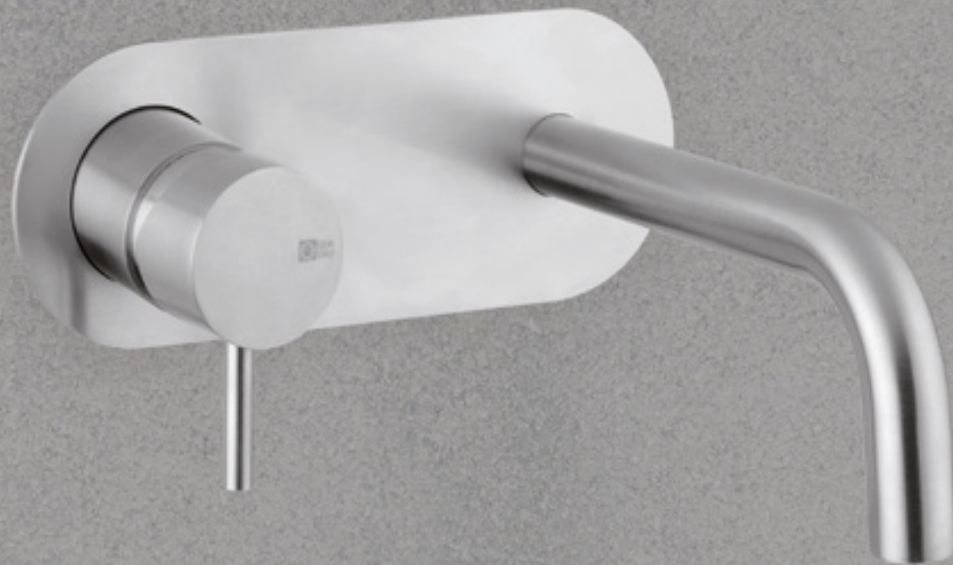

13 29 **NEW**

Concealed wash basin mixer.

13 26 **NEW**

Concealed wash basin mixer.