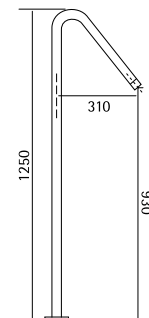

13 65 AS

13 67

AISI316 RIM SET NEW

Rim mounted mixers set with hand shower

13 67 AS

BV001

AISI304

Free-standing spout for bathtub H. 1250 mm