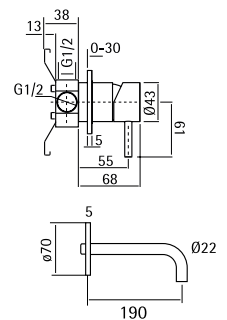

13 16

AISI316

Wall mounted mixer with spout L. 190 mm

13 16 AS
13 16 AL

13 17

AISI316

Wall mounted mixer with spout L. 250 mm

13 17 AS
13 17 AL

13 18

AISI316

Wall mounted mixer with spout L. 300 mm

13 18 AS
13 18 AL

13 19

AISI316

Wall mounted mixer with spout L. 190 mm

13 19 AS
13 19 AL