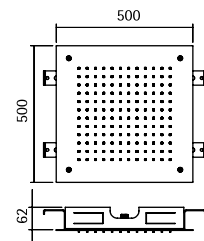

SF038

AISI304

Ceiling square shower head L. 500x500 mm, with transparent silicone nozzles