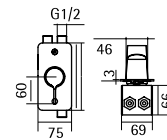

36 12 AS

36 40

AISI316 **NEW**

Wall mounted single lever mixer with 1/2" gas connection