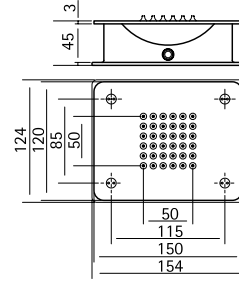

30 44

AISI304

Wall mounted spout with whirlpool jet

Low Waterflow