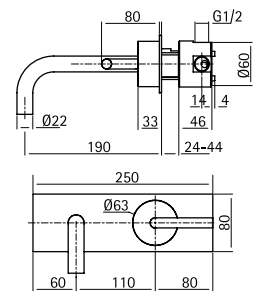

Wall mounted hydroprogressive mixer with spout L. 210 mm

Wall mounted hydroprogressive mixer with spout L. 150 mm

14 29

AISI316L NEW

Wall mounted hydroprogressive mixer with spout L. 210 mm

14 70

AISI316L NEW

Wall mounted hydroprogressive mixer with spout L. 190 mm mm

14 71

AISI316L NEW

Wall mounted hydroprogressive mixer with spout L. 250 mm

14 72

AISI316L NEW

Wall mounted hydroprogressive mixer with spout L. 300 mm