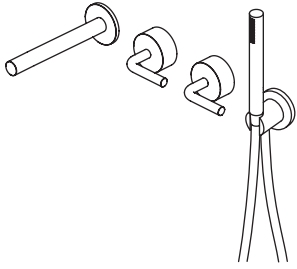

Wall mounted hydroprogressive mixer with 1/2" gas connection, 180° opening movement, higher water flow

14 43

AISI316L NEW

Wall mounted hydroprogressive mixer with 1/2" gas connection

14 63

AISI316L NEW

Wall mounted 2 mixers set for bathtub with 190mm spout and hand shower