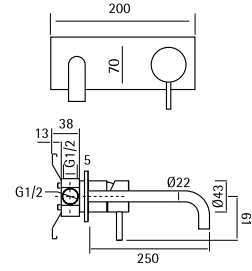

AISI316

Wall mounted mixer with spout L. 190 mm

13 70 AS
13 70 AL

13 71

AISI316

Wall mounted mixer with spout L. 250 mm

13 71 AS
13 71 AL

13 72