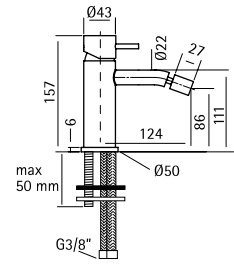

Mixer set with 2 way diverter

Mixer set with 2 way diverter

Mixer set with 2 way diverter

12 35

AISI316 NEW

Deck mounted mixer with adjustable spout H. 157 mm

12 35 AS
12 35 AL

12 98