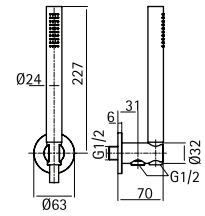

Wall mounted 2 mixers set for bathtub with 190mm spout and hand shower

Handshower kit with bracket/water connection

BC004

AISI316L NEW

Wall mounted spout L. max. 190 mm

BC003

AISI316L NEW

Wall mounted spout L. max. 250 mm