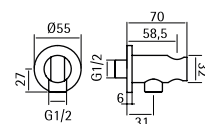

207-10

AISI316

Water connection with hand shower bracket