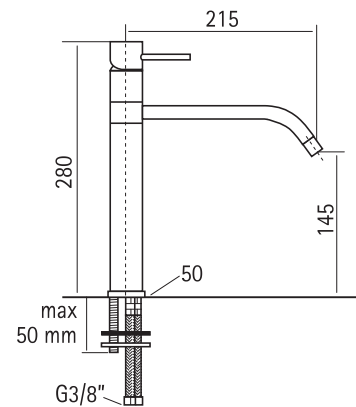

125

125 AS / AL

AISI304

Stainless steel AISI304 kitchen sink mixer with swivel spout.