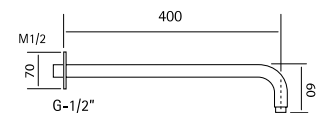

BD001

AISI316

Wall mounted shower arm L. 400 mm