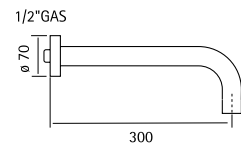

BC013

AISI316

Wall mounted spout L. 300 mm mm