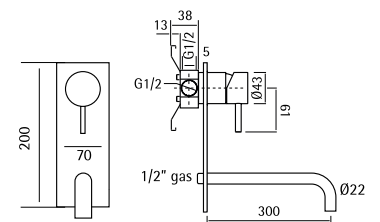

13 77 AS
13 77 AL

13 78

AISI316

Wall mounted mixer with spout L. 300 mm