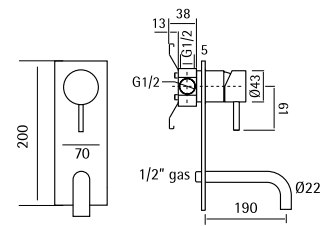

13 75 AS
13 75 AL

13 76

AISI316

Wall mounted mixer with spout L. 190 mm