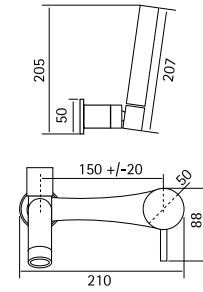

13 61

AISI316

Wall mounted external mixer set, usable as shelf, with hand shower and adjustable shower kit