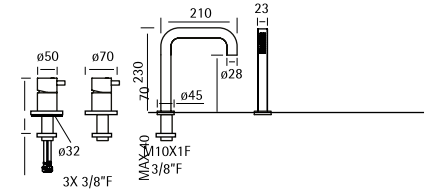

13 60 AS
13 60 AL

13 61

AISI316

Wall mounted external mixer set, usable as shelf, with hand shower and adjustable shower kit

13 61 AS
13 61 AL

13 65

AISI316 RIM SET NEW

Rim mounted mixers set with spout and hand shower