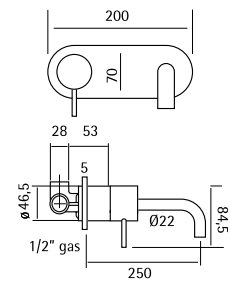

13 24

AISI316 NEW

Wall mounted mixer with spout L. 300 mm

13 24 AS
13 24 AL

13 25

AISI316 NEW

Wall mounted mixer with spout L. 190 mm

13 25 AS
13 25 AL

13 26

AISI316 NEW

Wall mounted mixer with spout L. 250 mm

13 26 AS
13 26 AL

13 27

AISI316 NEW

Wall mounted mixer with spout L. 300 mm

13 27 AS
13 27 AL