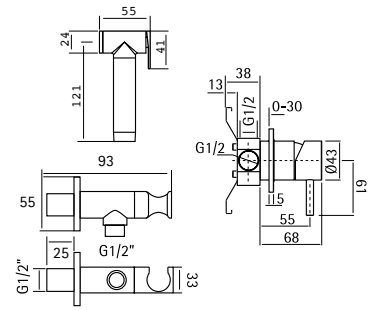

ID003

AISI316

Water jet toilet cleaner mixer, wall bracket and water connection WC.

ID003 AS
ID003 AL

ID004

AISI316

Water jet toilet cleaner mixer, wall bracket and water connection WC

ID004 AS
ID004 AL