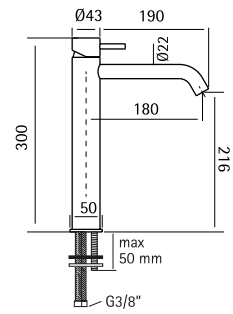

AISI316 NEW

Deck mounted mixer H. 157 mm

12 01 AS
12 01 AL

12 02

AISI316 NEW NEW

Deck mounted mixer for countertop basin H. 300

mm

12 02 AS
12 02 AL