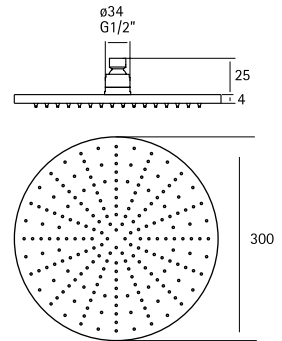

90 45 AS

Shower head with rain jet and waterfall spout

SF034 AS

Shower head with rain jet

SF035 AS

SF047AISI316 **NEW**Round adjustable shower head \varnothing 200 mm, with transparent silicone nozzles**SF047 AS****SF048**AISI316 **NEW**Round adjustable shower head \varnothing 300 mm, with transparent silicone nozzles**SF048 AS****SF027**