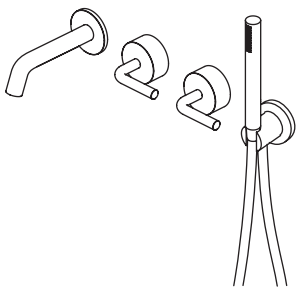

14 64

AISI316L NEW

Wall mounted 2 mixers set for bathtub with 150mm spout and hand shower