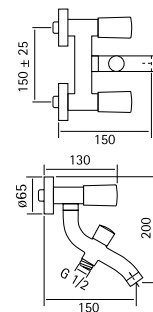

90 60 AS

90 61

AISI304

Wall mounted external bath set with shower set

90 61 AS

90 62

AISI304

Wall mounted 2 taps set for bathtub with spout L. 250mm and 2 ways diverter