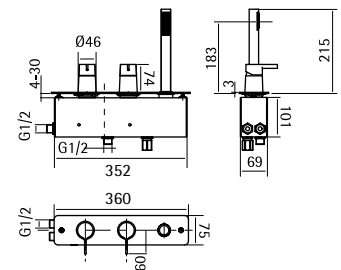

36 63 AS

36 64

AISI316 RIM SET NEW

Rim mounted set of 2 mixers with hand shower