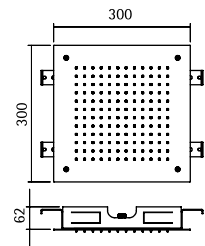

SF040

AISI304 **NEW**

Ceiling square shower head L. 300x300 mm, with transparent silicone nozzles one