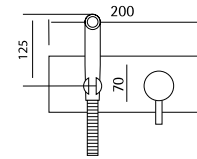

ID003

AISI316

Water jet toilet cleaner mixer, wall bracket and water connection WC.

ID003 AS
ID003 AL

ID004

AISI316

Water jet toilet cleaner mixer, wall bracket and water connection WC

ID004 AS
ID004 AL