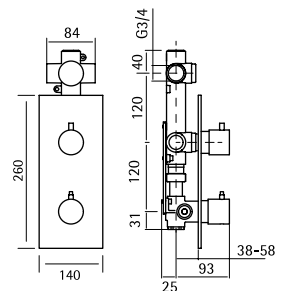

Thermostatic mixer set with 3 shut-off valves

13 50 AS
13 50 AL

13 88

AISI316 NEW

Thermostatic mixer set with shut-off valve

Thermostatic mixer set with 2 shut-off valves

13 89 AS
13 89 AL

Thermostatic mixer set with 3 shut-off valves