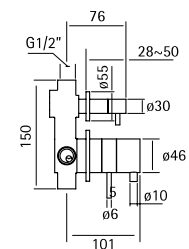

13 51 AS
13 51 AL

Wall mounted coaxial thermostatic mixer with shut-off valve, 1/2" gas connection and 2 ways diverter