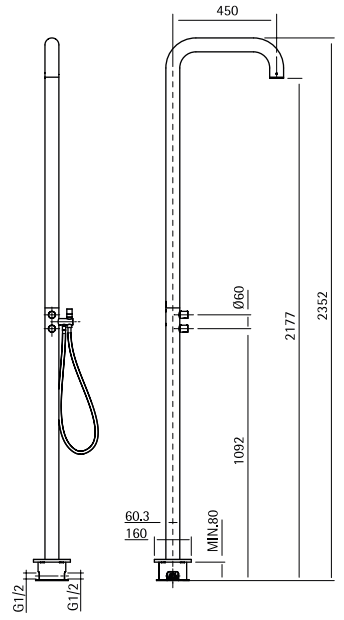

Outdoor AISI316 shower column with hydroprogressive mixer, diverter and handshower. Handles, showerhead and flexible in stainless steel. Handshower made in AISI316 stainless steel + PVC.

CD006 AS