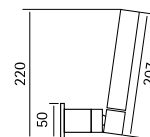

18

AISI304

Shower slide bar with stainless steel rounded handshower

18 AS
18 AL

TS003

AISI304

Shower slide bar

TS003 AS
TS003 AL

11

AISI304

Hand shower without water connection. Hose in stainless steel

11 AS
11 AL

16

AISI304

Hand shower without water connection. Hose in stainless steel

16 AN
16 CR