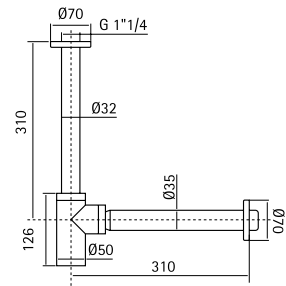

DI001

ABS

ABS Spacer for waste drain

DI001 CR
DI001 NS