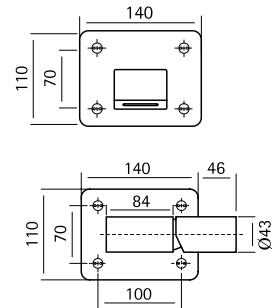

Wall mounted mixer with spout L. 141 mm

30 03 AS
30 03 AS
30 03 AL
30 03 AL

■ LN □ LB
■ LA
■ LN □ LB
■ LA