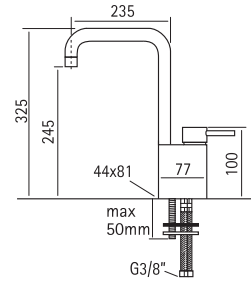

290AS

95 / 96 / 106

Stainless steel AISI316 kitchen sink mixer with swivel spout.

Kitchen sink mixer Ottavo series with pull-out handshower.

With White Handle.
96/1CR

Kitchen sink mixer Ottavo series with swivel spout.