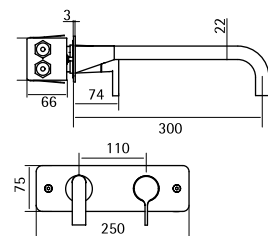

36 05 AS

36 06

AISI316 **NEW**

Wall mounted mixer with spout L. 300 mm