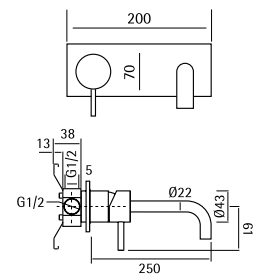

13 71

AISI316

Wall mounted mixer with spout L. 250 mm

13 71 AS
13 71 AL

13 72

AISI316

Wall mounted mixer with spout L. 300 mm

13 72 AS
13 72 AL

13 73

AISI316

Wall mounted mixer with spout L. 190 mm

13 73 AS
13 73 AL

13 74

AISI316

Wall mounted mixer with spout L. 250 mm

13 74 AS
13 74 AL