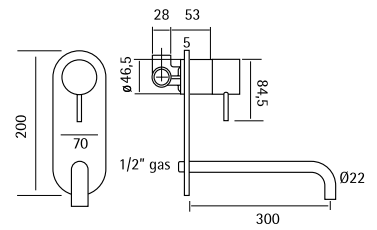

13 29 AS
13 29 AL

13 30

AISI316 NEW

Wall mounted mixer with spout L. 300 mm