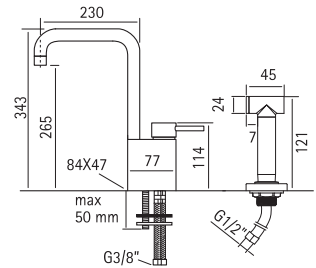

With White Handle.
96/1CR

Kitchen sink mixer Ottavo series with swivel spout.

Kitchen sink mixer with swivel spout and pull-out handshower.