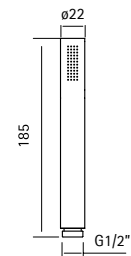

DC037

BRASS

Hand shower in varnished brass with transparent silicone nozzles