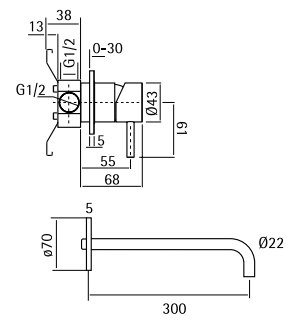

13 15

AISI316

Wall mounted mixer with spout L. 300 mm

13 15 AS
13 15 AL