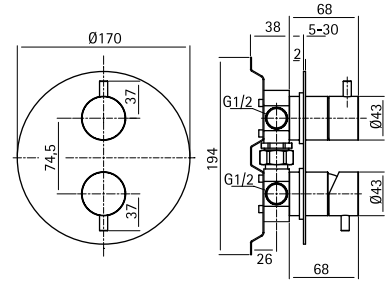

Mixer set with 2 way diverter