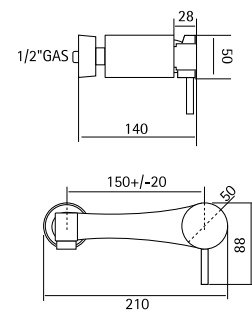

Wall mounted mixer with spout L. 300 mm

13 30 AS
13 30 AL

13 40

AISI316

Wall mounted external mixer set, usable as shelf

13 40 AS
13 40 AL

13 29

AISI316 NEW