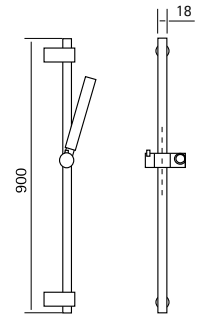

BD007 AS
BD007 AL

21

AISI304

Shower slide bar with rounded handshower