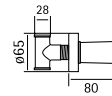

90 47 AS

90 48

AISI304

Shut-off valve with 1/2" gas connection