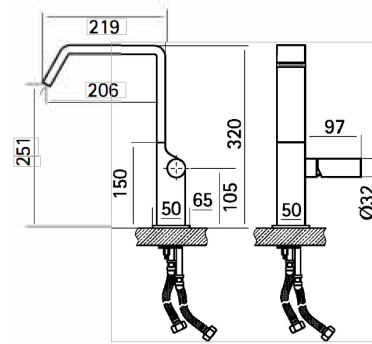

30 44

309BI/AI AS AL

AISI316

Stainless steel AISI316 kitchen sink mixer with flat swivel spout and stainless steel handle. With rectangular areator.