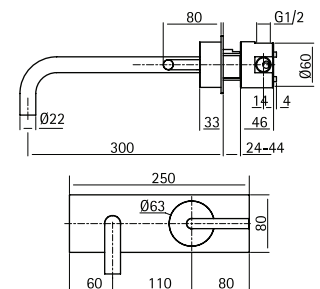

Wall mounted hydroprogressive mixer with spout L. 210 mm

Wall mounted hydroprogressive mixer with spout L. 150 mm

14 29

AISI316L NEW

Wall mounted hydroprogressive mixer with spout L. 210 mm

14 70

AISI316L NEW

Wall mounted hydroprogressive mixer with spout L. 190 mm mm

14 71

AISI316L NEW

Wall mounted hydroprogressive mixer with spout L. 250 mm

14 72

AISI316L NEW

Wall mounted hydroprogressive mixer with spout L. 300 mm