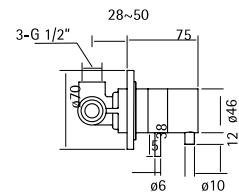

13 90 AS
13 90 AL

Wall mounted coaxial thermostatic mixer with shut-off valve, 1/2" gas connection