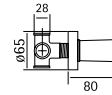

90 46

AISI304

Wall mounted 2 way diverter with 1/2" gas connection