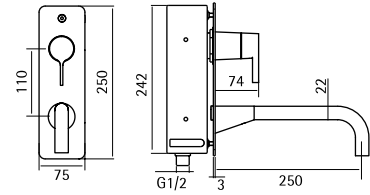

36 11

AISI316 **NEW**

Wall mounted mixer with spout L. 250 mm