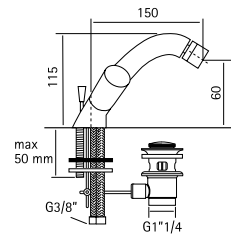

BC013

90 01

AISI304

Deck mounted tap H. 110 mm with waste

90 01 AS

90 35

AISI304

Deck mounted tap with adjustable spout H. 115 mm with waste