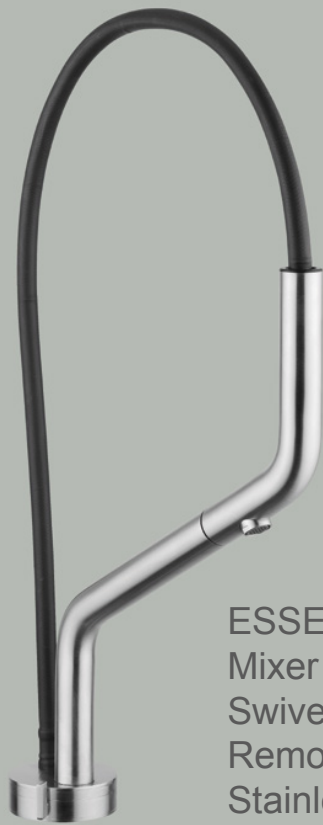

INOX
400AS

Design
Studio Romano
Adolini

ESSE 405 Kitchen Sink Mixer ESSE Series with Swivel Spout and Removable Spout in 316 Stainless Steel

Esse **NEW** AISI316

Design
**Alessio
Gianella
Marcello
Raffo**