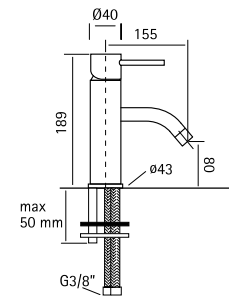

12 35 AS
12 35 AL

12 98

AISI304

Deck mounted mixer H. 189 mm