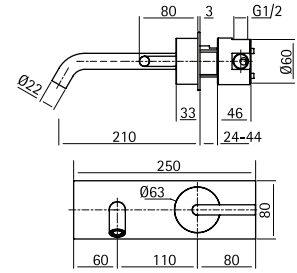

Wall mounted hydroprogressive mixer with spout L. 210 mm

Wall mounted hydroprogressive mixer with spout L. 150 mm

14 29

AISI316L NEW

Wall mounted hydroprogressive mixer with spout L. 210 mm

14 70

AISI316L NEW

Wall mounted hydroprogressive mixer with spout L. 190 mm mm

14 71

AISI316L NEW

Wall mounted hydroprogressive mixer with spout L. 250 mm

14 72

AISI316L NEW

Wall mounted hydroprogressive mixer with spout L. 300 mm