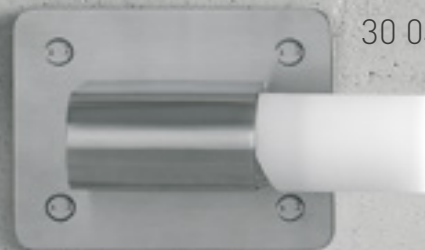

30 03

Combination for wall wash basin made up from the mixing module AISI316 and spout module. White POM handle.

Cascade free outflow. On art 30 05 18,72 lt/min at 3bar pressure. Supplied with hexagonal head screws (here shown with two dots screws)

30 42

30 05

30 04