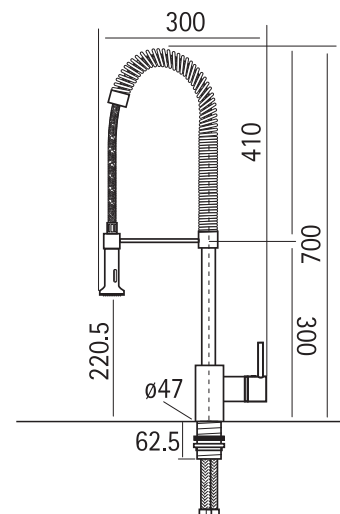

260 AS

AISI304

Stainless steel AISI304 kitchen sink mixer with spring and two-jets shower.

www.stainless-steel-taps.co.nz
sales@stainless-steel-taps.co.nz
+64 9 524 8639

QUADRO IS IMPORTED & DISTRIBUTED BY