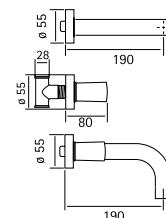

90 35 AS

90 02

AISI304

Wall mounted set of 2 individual taps with spout L. 250 mm

90 02 AS

90 03

AISI304

Wall mounted set of 2 individual taps with spout L. 190 mm