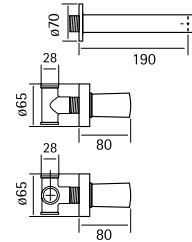

90 62 AS

90 63

AISI304

Wall mounted 2 taps set for bathtub with spout L. 190 mm and 2 ways diverter