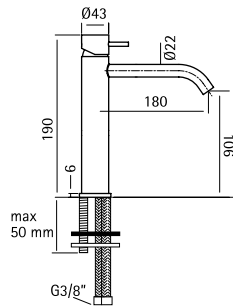

12 02 AS
12 02 AL

12 03

AISI316 NEW

Deck mounted mixer for countertop basin H. 190 mm