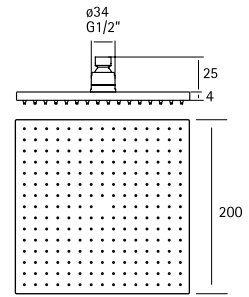

SF030

AISI304

Square adjustable shower head L. 200x200 mm, with transparent silicone nozzles