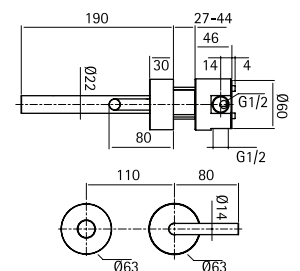

AISI316L NEW

Deck mounted hydroprogressive mixer H. 272 mm

14 35

AISI316L NEW

Deck mounted hydroprogressive mixer with adjustable spout H. 146 mm

14 10

AISI316L NEW

Wall mounted hydroprogressive mixer with spout L. 190 mm