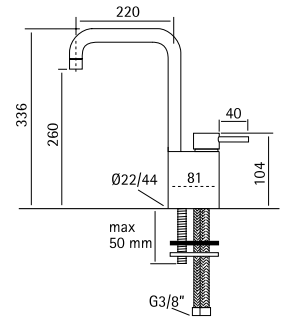

13 03

AISI316 TOP

Deck mounted mixer for countertop basin H. 336 mm

13 03 AS
13 03 AL

13 13

AISI316

Wall mounted mixer with spout L. 190 mm

13 13 AS
13 13 AL

13 14

AISI316

Wall mounted mixer with spout L. 250 mm

13 14 AS
13 14 AL

13 15

AISI316

Wall mounted mixer with spout L. 300 mm

13 15 AS
13 15 AL