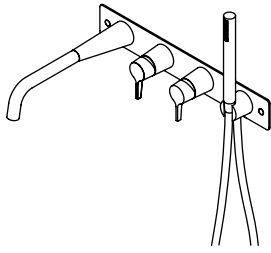

Wall mounted 2 mixers set for bath/shower with hand shower

36 42 AS

Wall mounted 2 mixers set for bath/shower with hand shower

36 43 AS

Set of 2 mixers for bath/shower with spout

36 61

AISI316 NEW

Wall mounted 2 mixers set for bathtub with spout and hand shower