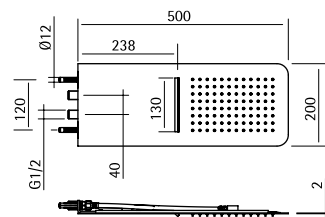

Shower head with rain jet and waterfall spout

SF034 AS