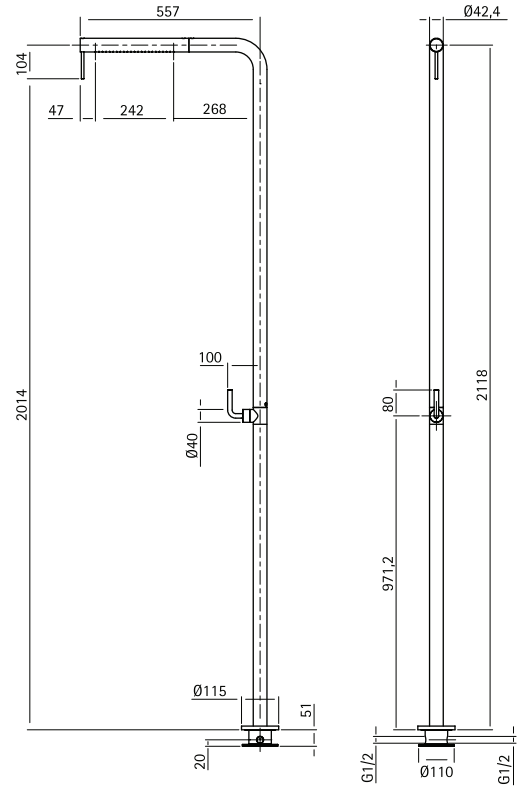

Outdoor shower with rain adjustable shower head and hydroprogressive mixer