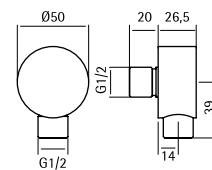

207

AISI316 **NEW**

Water connection