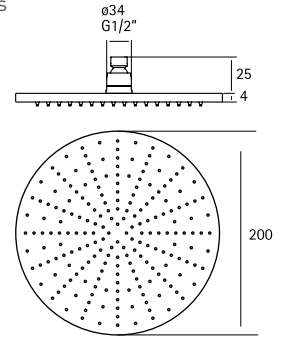

90 45 AS

Shower head with rain jet and waterfall spout

SF034 AS

Shower head with rain jet

SF035 AS

SF047AISI316 **NEW**Round adjustable shower head \varnothing 200 mm, with transparent silicone nozzles**SF047 AS****SF048**AISI316 **NEW**Round adjustable shower head \varnothing 300 mm, with transparent silicone nozzles**SF048 AS****SF027**