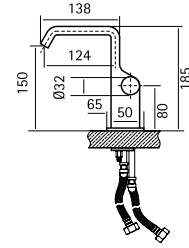

30 44

Deck mounted mixer H. 185 mm

30 01 AS
30 01 AS
30 01 AL
30 01 AL

■ LN □ LB
■ LA
■ LN □ LB
■ LA

Deck mounted mixer for countertop basin H. 265 mm

30 02 AS
30 02 AS
30 02 AL
30 02 AL

■ LN □ LB
■ LA
■ LN □ LB
■ LA