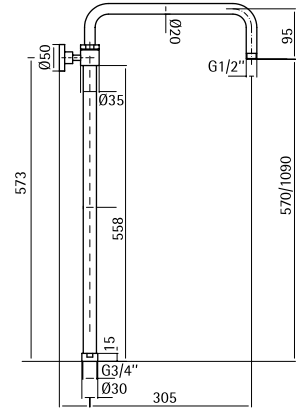

CD002

AISI316

Stainless steel shower column with diverter. 70 cm flexible hose for mixer connection and 150cm flexible hose with minimalist handshower with limescale nozzles, orientable headshower Ø250 with limescale nozzles, water outlet.

CD002 AS