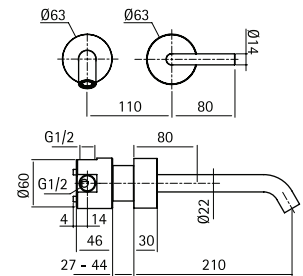

Wall mounted hydroprogressive mixer with spout L. 210 mm