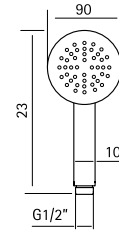

DC042

AISI304

Stainless steel hand shower with transparent silicone nozzles