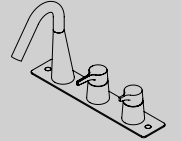

TAPS FOR WASH-BASIN AND/OR BIDET

VOLCANO

36 01

36 35

36 20

36 02

36 03

36 04

36 05

36 06

36 07

36 08

36 09

36 10

36 11

36 12

BATHTUB AND/OR SHOWER SETS

36 40

36 41

36 42

36 43

36 60

36 61

36 62

36 63

36 64