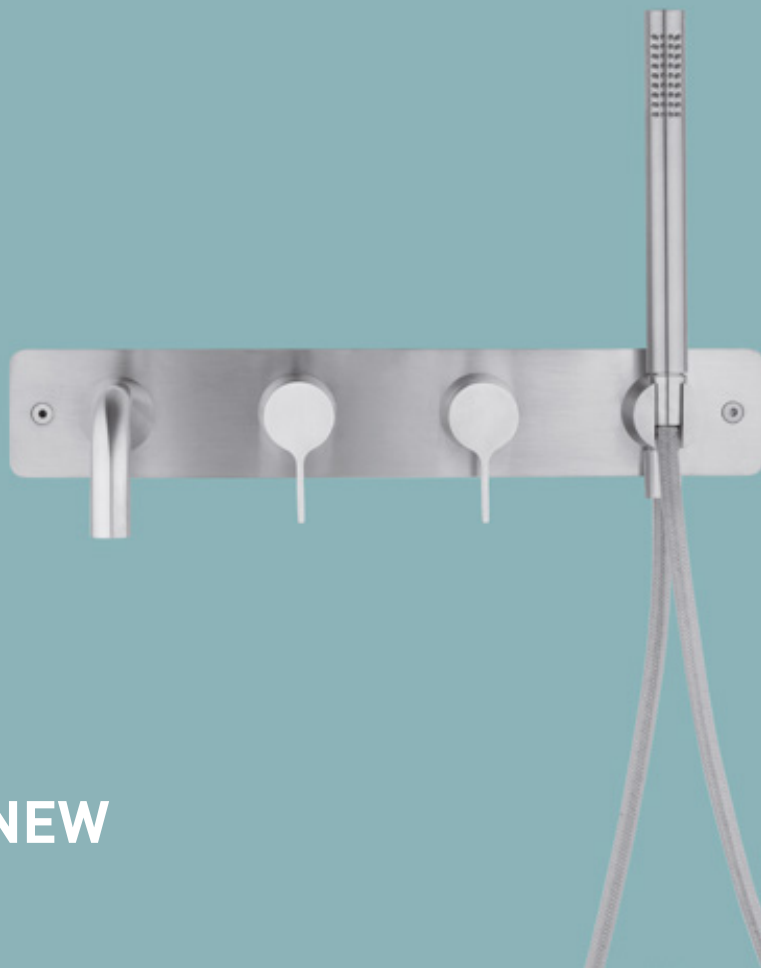

36 43 **NEW**

36 61 **NEW**