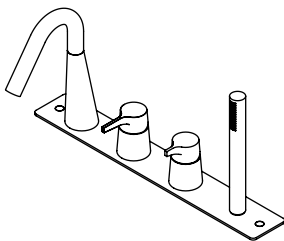

36 61 AS

36 62

AISI316 RIM SET NEW

Rim mounted set of 2 mixers with spout

36 62 AS

36 63

AISI316 RIM SET NEW

Rim mounted set of 2 mixers with spout and hand shower