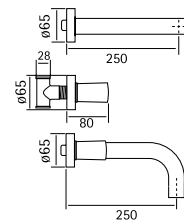

90 35 AS

90 02

AISI304

Wall mounted set of 2 individual taps with spout L. 250 mm