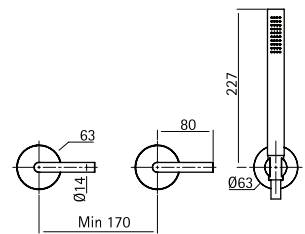

14 68

AISI316L NEW

Wall mounted 2 mixers set for bathtub with hand shower