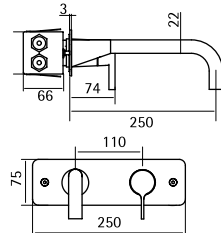

36 04 AS

36 05

AISI316 **NEW**

Wall mounted mixer with spout L. 250 mm