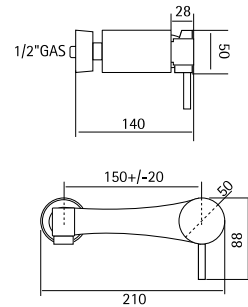

1330AS
13 30 AL

13 40

AISI316

Wall mounted external mixer set, usable as shelf