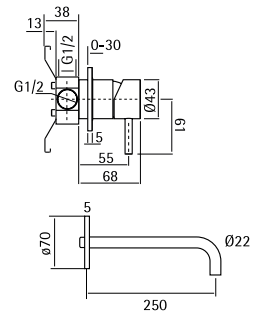

13 17

AISI316

Wall mounted mixer with spout L. 250 mm

13 17 AS
13 17 AL