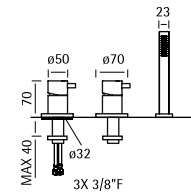

13 65 AS

13 67

AISI316 RIM SET NEW

Rim mounted mixers set with hand shower