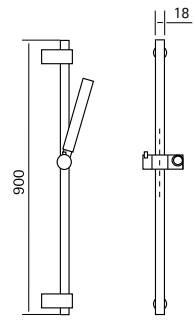

18

AISI304

Shower slide bar with stainless steel rounded handshower

18 AS
18 AL