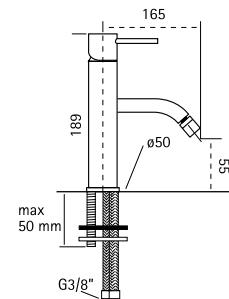

AISI304

Deck mounted mixer H. 189 mm

12 98 AS
12 98 AL

12 99

AISI304

Deck mounted mixer with adjustable spout H.189 mm

12 99 AS
12 99 AL

13 70