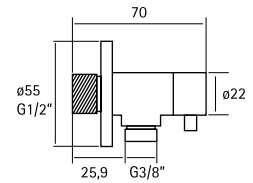

GD015 AS

RF002

AISI304

Underbasin shut-off valves in stainless steel