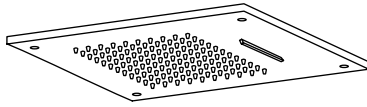

SF039

AISI304 **NEW**

Ceiling square shower head L. 500x500 mm, with transparent silicone nozzles, with waterfall spout