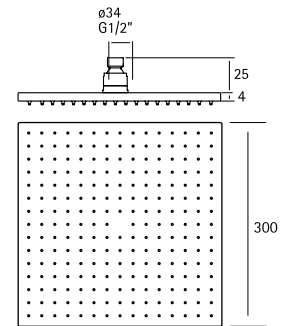

SF031

AISI304

Square adjustable shower head L. 300x300 mm, with transparent silicone nozzles