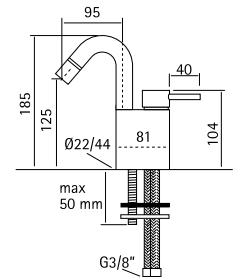

13 02 AS
13 02 AL

13 35

AISI316

Deck mounted mixer with adjustable spout H. 185 mm