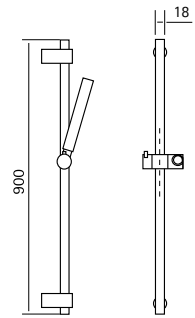

TS003

AISI304

Shower slide bar

TS003 AS
TS003 AL