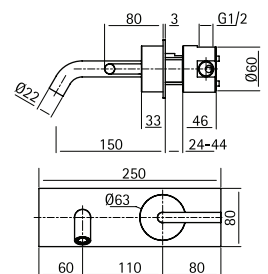

Wall mounted hydroprogressive mixer with spout L. 250 mm

14 15

AISI316L NEW

Wall mounted hydroprogressive mixer with spout L. 300 mm

Wall mounted hydroprogressive mixer with spout L. 300 mm

Wall mounted hydroprogressive mixer with spout L. 150 mm

Wall mounted hydroprogressive mixer with spout L. 210 mm

Wall mounted hydroprogressive mixer with spout L. 150 mm

14 29

AISI316L NEW

Wall mounted hydroprogressive mixer with spout L. 210 mm

14 70

AISI316L NEW