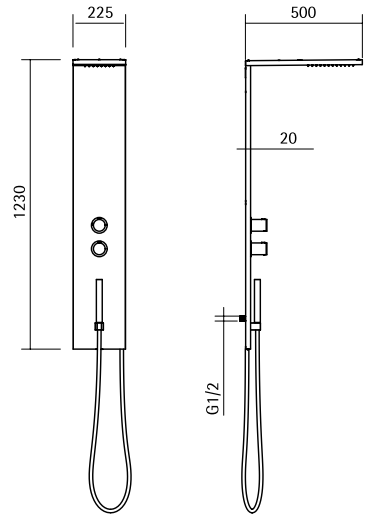

CD007

AISI316

POOLS

NEW

ONLY COLD WATER

Outdoor AISI316 shower column with one way mixer, diverter and handshower. Handles, showerhead and flexible in stainless steel. Handshower made in AISI316 stainless steel + PVC. Cold water only.

CD007 AS

CD003

AISI304

SHOWER PANEL

NEW

Shower panel with thermostatic mixer and two-ways diverter, stainless steel shower kit

CD003 AS