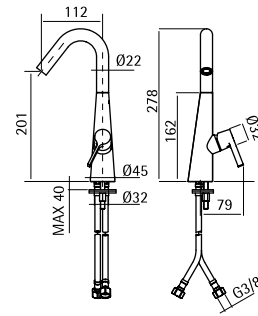

36 64

36 01

AISI316 NEW

Deck mounted mixer H. 229 mm

36 01 AS

36 20

Deck mounted mixer H. 278 mm

36 20 AS