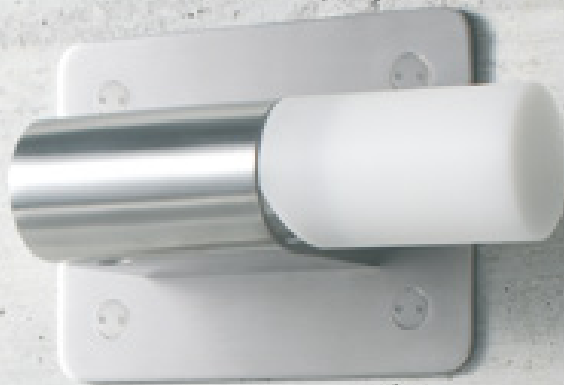

30 03

Combination for wall wash basin made up from the mixing module AISI316 and spout module. White POM handle.