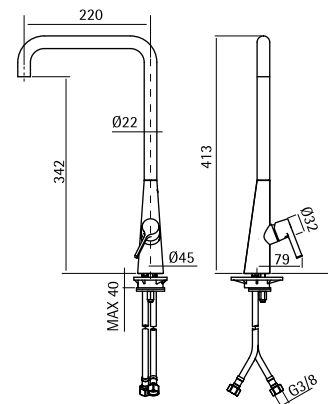

36 02

AISI316 TOP NEW

Deck mounted mixer for countertop basin H. 446 mm

36 02 AS

36 03

AISI316 TOP NEW

Deck mounted mixer for countertop basin H. 413 mm

36 03 AS

36 35

AISI316 **NEW**

Deck mounted mixer with adjustable spout H. 229 mm

36 35 AS

36 04

AISI316 **NEW**

Wall mounted mixer with spout L. 190 mm

36 04 AS