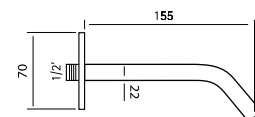

BC008

AISI304

Wall mounted spout L. max. 155 mm