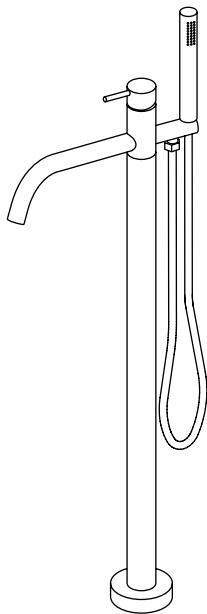

AISI316

Wall mounted external mixer set, with hand shower

12 41 AS
12 41 AL

12 62

AISI304

ECO-FRIENDLY CARTRIDGE/DIVERTER

High water flow free-standing mixer for bathtub with hand shower H. 1016 mm

12 62 AS
12 62 AS
12 62 AL
12 62 AL