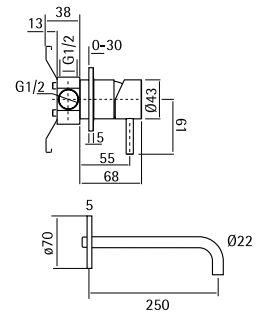

13 20

AISI316

Wall mounted mixer with spout L. 250 mm