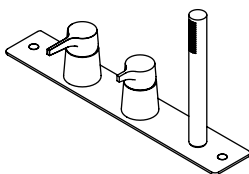

36 63 AS

36 64

AISI316 RIM SET NEW

Rim mounted set of 2 mixers with hand shower