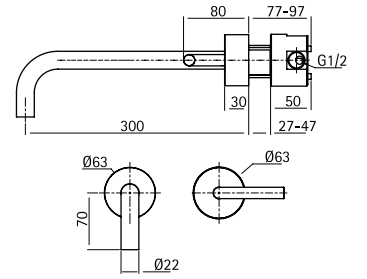

Wall mounted hydroprogressive mixer with spout L. 250 mm

14 15

AISI316L NEW

Wall mounted hydroprogressive mixer with spout L. 300 mm

Wall mounted hydroprogressive mixer with spout L. 300 mm

Wall mounted hydroprogressive mixer with spout L. 150 mm

Wall mounted hydroprogressive mixer with spout L. 210 mm

Wall mounted hydroprogressive mixer with spout L. 150 mm

14 29

AISI316L NEW

Wall mounted hydroprogressive mixer with spout L. 210 mm

14 70

AISI316L NEW