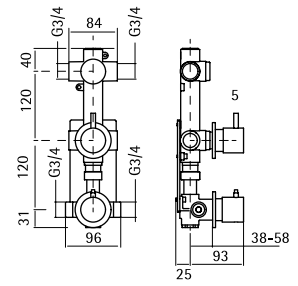

13 48

AISI316 NEW

Thermostatic mixer set with shut-off valve