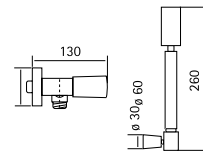

90 40 AS

90 41

AISI304

Wall mounted external shower set with handshower