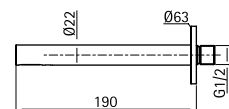

Wall mounted spout L. max. 210 mm

BC018

AISI316L NEW

Wall mounted spout L. max. 190 mm

BC019

AISI316L NEW

Wall mounted spout L. max. 250 mm

Adjustable shower head