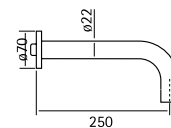

90 62 AS

90 63

AISI304

Wall mounted 2 taps set for bathtub with spout L. 190 mm and 2 ways diverter

90 63 AS

BC003

AISI316

Wall mounted spout L. 250 mm