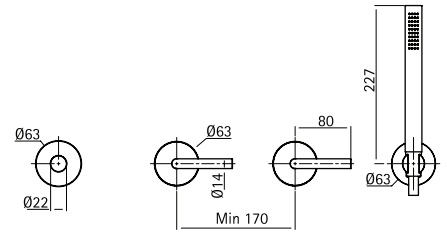

Wall mounted hydroprogressive mixer with 1/2" gas connection, 180° opening movement, higher water flow

14 43

AISI316L NEW

Wall mounted hydroprogressive mixer with 1/2" gas connection

14 63

AISI316L NEW

Wall mounted 2 mixers set for bathtub with 190mm spout and hand shower