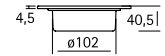

GD010 AS

GD015

AISI304

Shower grid