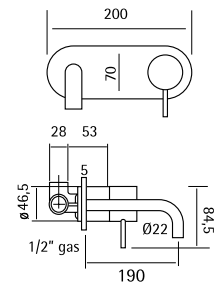

13 21 AS
13 21 AL

13 22

AISI316 NEW

Wall mounted mixer with spout L. 190 mm