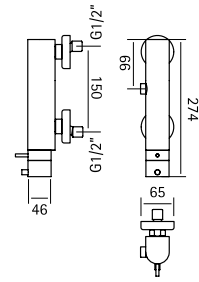

13 55

AISI304

Thermostatic mixer set