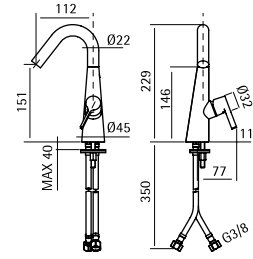

36 64

36 01

AISI316 NEW

Deck mounted mixer H. 229 mm

36 01 AS

36 20

Deck mounted mixer H. 278 mm

36 20 AS