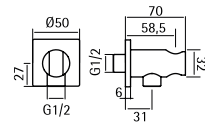

207-20

AISI316

Water connection with hand shower bracket