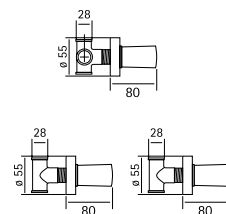

90 41 AS

90 42

AISI304

Wall mounted set of 2 shut-off valves with 1/2" gas connection

90 42 AS

90 44

AISI304

Wall mounted set of 2 shut-off valves with 1/2" gas connection with 2 way diverter