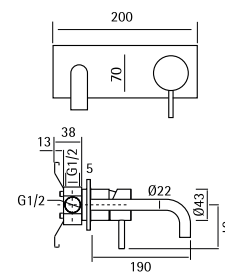

12 99 AS
12 99 AL

13 70

AISI316

Wall mounted mixer with spout L. 190 mm