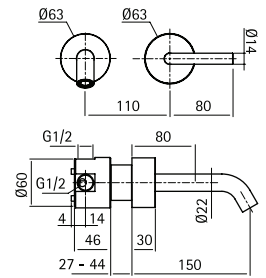

Wall mounted hydroprogressive mixer with spout L. 250 mm

14 15

AISI316L NEW

Wall mounted hydroprogressive mixer with spout L. 300 mm

Wall mounted hydroprogressive mixer with spout L. 300 mm

Wall mounted hydroprogressive mixer with spout L. 150 mm

Wall mounted hydroprogressive mixer with spout L. 210 mm

Wall mounted hydroprogressive mixer with spout L. 150 mm

14 29

AISI316L NEW

Wall mounted hydroprogressive mixer with spout L. 210 mm

14 70

AISI316L NEW