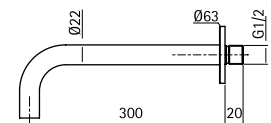

BC005

AISI316L NEW

Wall mounted spout L. max. 300 mm