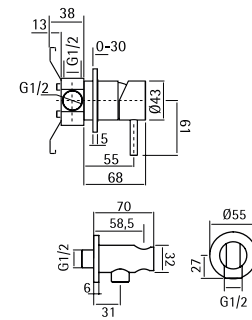

13 52 AS
13 52 AL

13 55

AISI304

Thermostatic mixer set

13 55 AS

13 68

AISI316

Wall mounted mixers set with handshower kit