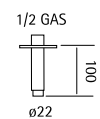

BD002-100

AISI316

Ceiling mounted shower arm H. 100 mm

BD002-100AS
BD002-100 AL