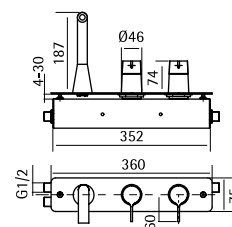

Set of 2 mixers for bath/shower with spout