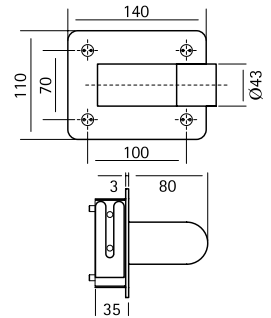

■ KN □ KB
■ KA
■ KN □ KB
■ KA

Ceiling mounted spout H. max. 1450 mm

30 06 AS

Wall mounted 2 way diverter with 1/2" gas connection

30 42 AS
30 42 AS
30 42 AL
30 42 AL

- LN □ LB
- LA
- LN □ LB
- LA

Rain jet shower head with transparent silicone nozzles Ø200mm