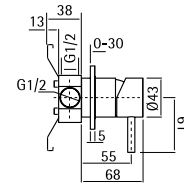

13 43 AS
13 43 AL

13 44

AISI316

Wall mounted 2 way diverter with 1/2" gas connection