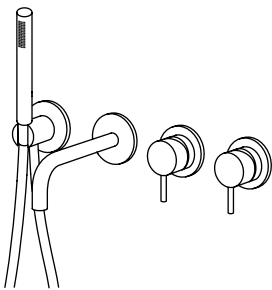

13 68 AS
13 68 AL

13 69

AISI316

Wall mounted mixers set with spout and handshower kit