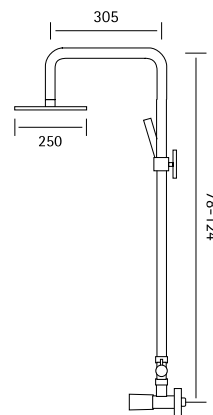

External shower mixer, with stainless steel shower column kit with diverter, with flexible hose, minimalist Ø250mm hand shower with limescale nozzles, adjustable head shower with limescale nozzles

90 45 AS