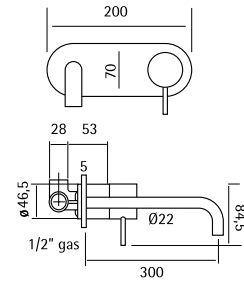

13 24

AISI316 NEW

Wall mounted mixer with spout L. 300 mm

13 24 AS
13 24 AL

13 25

AISI316 NEW

Wall mounted mixer with spout L. 190 mm

13 25 AS
13 25 AL

13 26

AISI316 NEW

Wall mounted mixer with spout L. 250 mm

13 26 AS
13 26 AL

13 27

AISI316 NEW

Wall mounted mixer with spout L. 300 mm

13 27 AS
13 27 AL