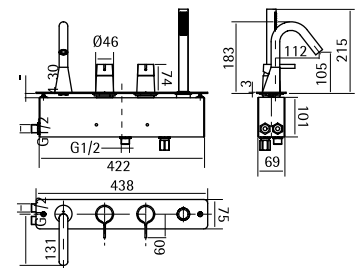

36 61 AS

36 62

AISI316 RIM SET NEW

Rim mounted set of 2 mixers with spout

36 62 AS

36 63

AISI316 RIM SET NEW

Rim mounted set of 2 mixers with spout and hand shower