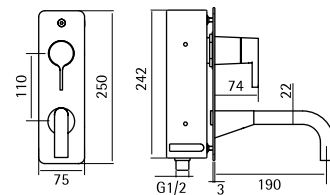

36 09

AISI316 NEW

Wall mounted mixer with spout L. 300 mm

36 09 AS

36 10

AISI316 NEW

Wall mounted mixer with spout L. 190 mm

36 10 AS