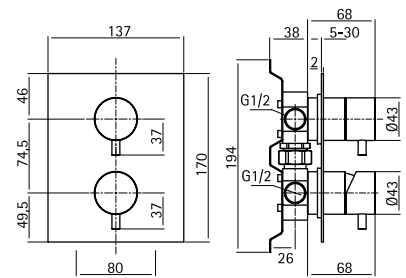

Mixer set with 2 way diverter