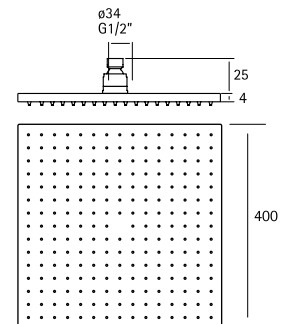

SF032

AISI304

Square adjustable shower head L. 400x400 mm, with transparent silicone nozzles