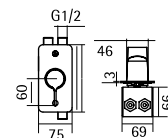

36 40 AS

36 41

AISI316 **NEW**

Wall mounted 2 way diverter with 1/2" gas connection