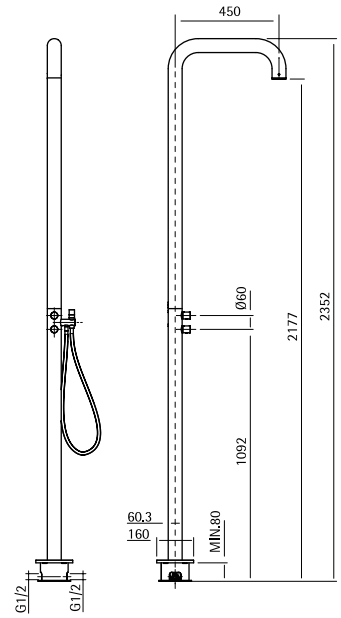

CD007

AISI316

POOLS

NEW

ONLY COLD WATER

Outdoor AISI316 shower column with one way mixer, diverter and handshower. Handles, showerhead and flexible in stainless steel. Handshower made in AISI316 stainless steel + PVC. Cold water only.

CD007 AS

CD003

AISI304

SHOWER PANEL

NEW

Shower panel with thermostatic mixer and two-ways diverter, stainless steel shower kit

CD003 AS