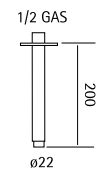

BD002-200

AISI316

Ceiling mounted shower arm H. 200 mm

BD002-200AS
BD002-200 AL