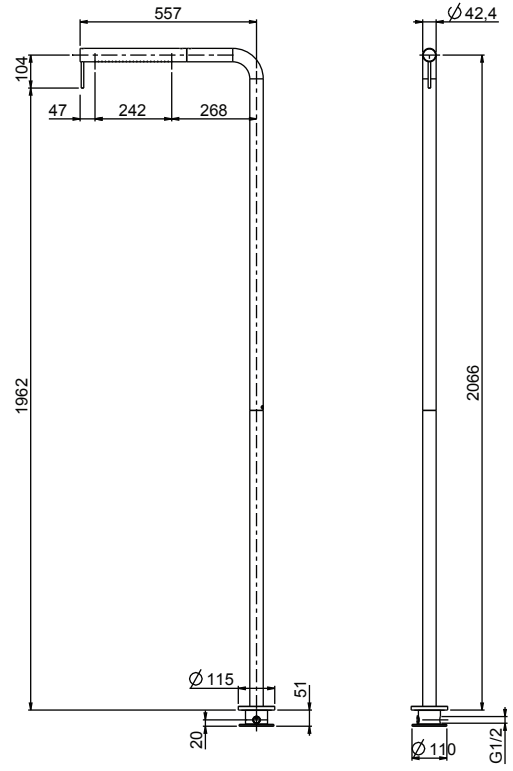

Outdoor shower with rain adjustable shower head. Remote control sold separately