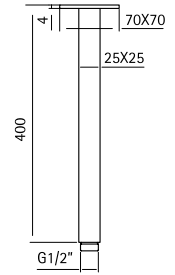

BD008

AISI304

Ceiling mounted shower arm H. 400 mm