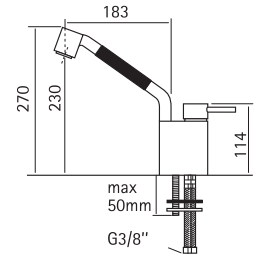

290AS

95 / 96 / 106

Stainless steel AISI316 kitchen sink mixer with swivel spout.

Kitchen sink mixer Ottavo series with pull-out handshower.

With White Handle.
96/1CR

Kitchen sink mixer Ottavo series with swivel spout.