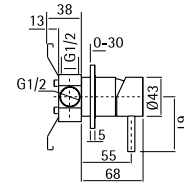

13 43

AISI316

Wall mounted single lever mixer with 1/2" gas connection