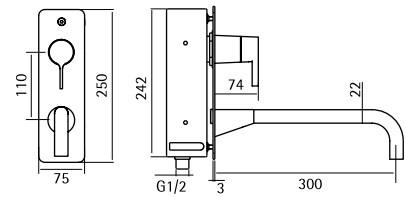

36 11

AISI316 **NEW**

Wall mounted mixer with spout L. 250 mm

36 11 AS

36 12

AISI316 **NEW**

Wall mounted mixer with spout L. 300 mm

36 12 AS