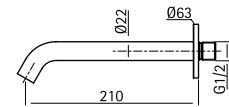

Wall mounted spout L. max. 210 mm

BC018

AISI316L NEW

Wall mounted spout L. max. 190 mm

BC019

AISI316L NEW

Wall mounted spout L. max. 250 mm

Adjustable shower head