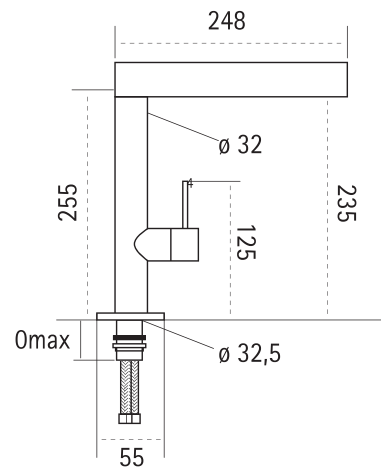

Stainless steel AISI304 kitchen sink mixer with swivel spout.

197

197 AS

AISI304 PULL OUT

4 sink mixer with pull-out shower.

361 CR

NEW

Kitchen sink mixer with swivel spout, flat spout and rectangular areator.