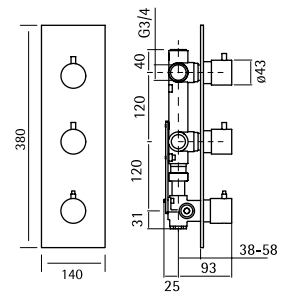

Thermostatic mixer set with 3 shut-off valves

13 50 AS
13 50 AL

13 88

AISI316 NEW

Thermostatic mixer set with shut-off valve

Thermostatic mixer set with 2 shut-off valves

13 89 AS
13 89 AL

Thermostatic mixer set with 3 shut-off valves