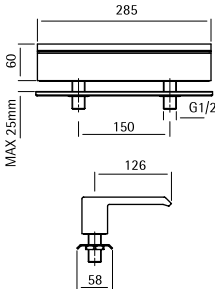

BV003

AISI304

Deck mounted spout