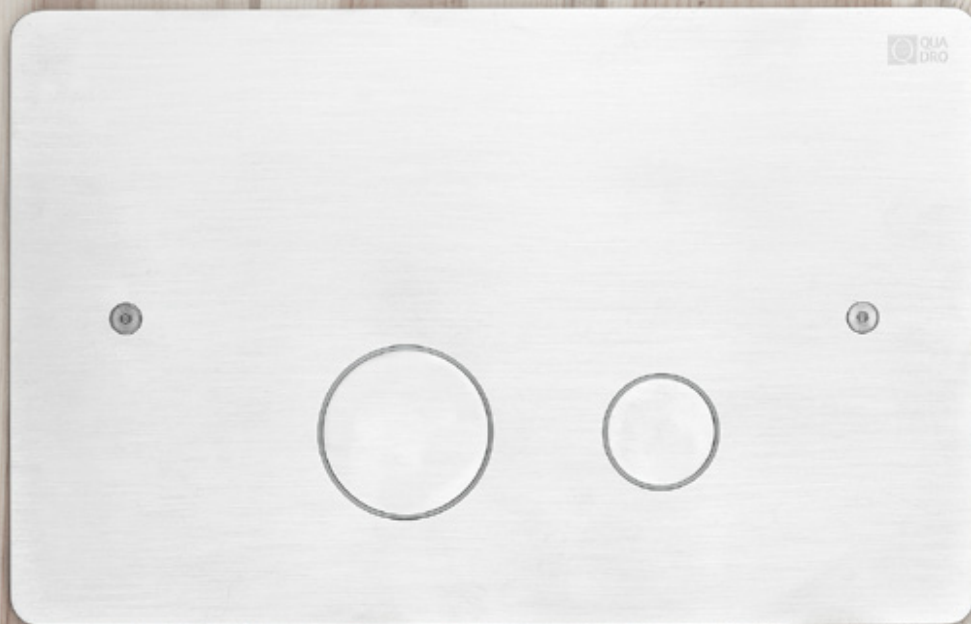

Headshower 400X400mm. Shower-arm 400mm.
Other available dimensions.

SF032 + BD007

Squared headshower 400X400mm. Shower-arm 400mm. Other available dimensions.

PC001

Stainless steel plate for toilet WC with double lined button. GEBERIT compatible. Available with squared buttons too (PC002).