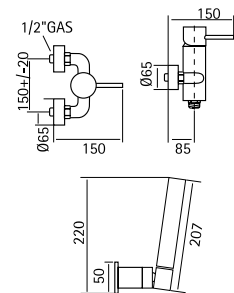

12 40 AS
12 40 AL

12 41

AISI316

Wall mounted external mixer set, with hand shower