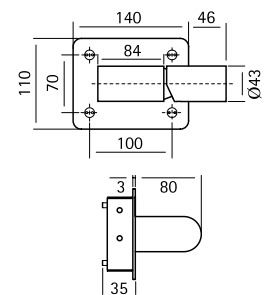

Wall mounted spout L. max. 141 mm

30 05 AS
30 05 AL

Water connection

30 40 AS
30 40 AL

o Hand shower without water connection. Hose in coloured silicone rubber or stainless steel

30 41 AS
30 41 AS
30 41 AL
30 41 AL