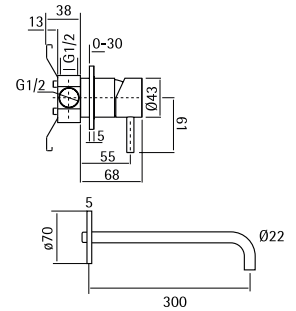

13 18

AISI316

Wall mounted mixer with spout L. 300 mm

13 18 AS
13 18 AL