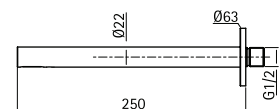

Wall mounted spout L. max. 210 mm

BC018

AISI316L NEW

Wall mounted spout L. max. 190 mm

BC019

AISI316L NEW

Wall mounted spout L. max. 250 mm

Adjustable shower head