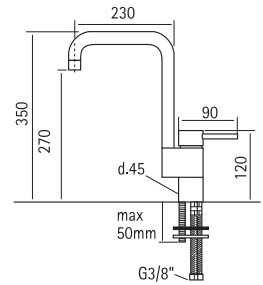

290AS

95 / 96 / 106

Stainless steel AISI316 kitchen sink mixer with swivel spout.

Kitchen sink mixer Ottavo series with pull-out handshower.

With White Handle.
96/1CR

Kitchen sink mixer Ottavo series with swivel spout.