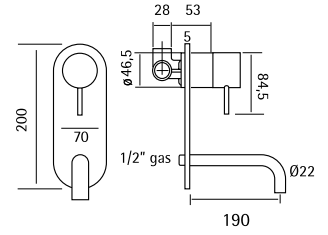

13 28

AISI316 NEW

Wall mounted mixer with spout L. 190 mm