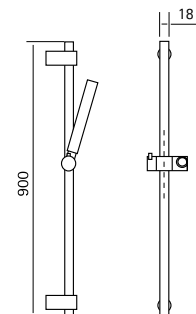

21 AS
21 AL

19

AISI304

Shower slide bar with ABS plastic handshower