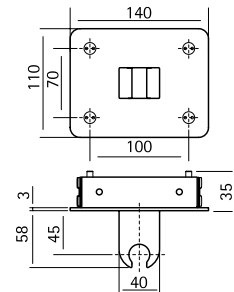

Wall mounted spout L. max. 141 mm

30 05 AS
30 05 AL

Water connection

30 40 AS
30 40 AL

o Hand shower without water connection. Hose in coloured silicone rubber or stainless steel

30 41 AS
30 41 AS
30 41 AL
30 41 AL

■ KN □ KB
■ KA
■ KN □ KB
■ KA