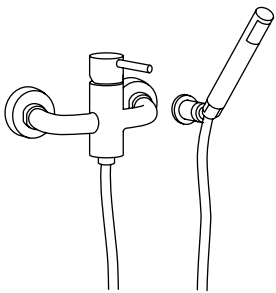

AISI316

Wall mounted external mixer set, with hand shower

12 41 AS
12 41 AL

12 62

AISI304

ECO-FRIENDLY CARTRIDGE/DIVERTER

High water flow free-standing mixer for bathtub with hand shower H. 1016 mm

12 62 AS
12 62 AS
12 62 AL
12 62 AL