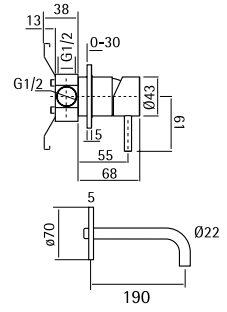

13 16

AISI316

Wall mounted mixer with spout L. 190 mm

13 16 AS
13 16 AL