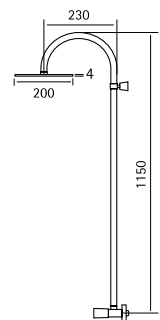

90 43

AISI304

Wall-mounted shower tap with fixed head shower and tube, 1/2" ceramic head parts 1/4 turn

90 43 AS