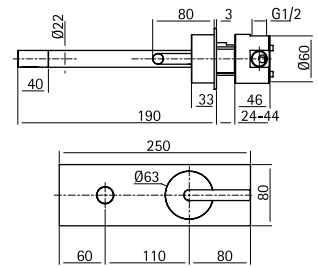

14 79

AISI316L NEW

Wall mounted hydroprogressive mixer with spout L. 190 mm

14 80

AISI316L NEW

Wall mounted hydroprogressive mixer with spout L. 250 mm

14 42

AISI316L NEW HIGHER FLOW