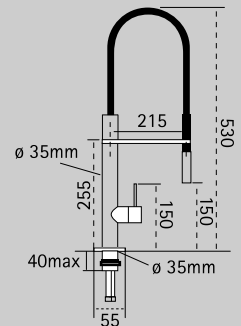

Kitchen mixer with matt black flexible hose, minimalistic handle. The new mixer 350-le is equipped with a turbine lighting system. The colour of the light changes as the water temperature changes.