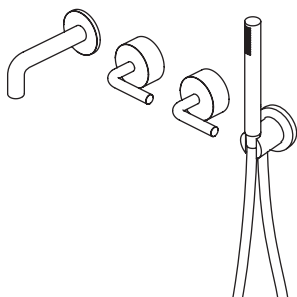

Wall mounted hydroprogressive mixer with 1/2" gas connection, 180° opening movement, higher water flow

14 43

AISI316L NEW

Wall mounted hydroprogressive mixer with 1/2" gas connection

14 63

AISI316L NEW

Wall mounted 2 mixers set for bathtub with 190mm spout and hand shower

14 64

AISI316L NEW

Wall mounted 2 mixers set for bathtub with 150mm spout and hand shower

14 68

AISI316L NEW

Wall mounted 2 mixers set for bathtub with hand shower

14 69

AISI316L NEW

Wall mounted 2 mixers set for bathtub with 190mm spout and hand shower

Handshower kit with bracket/water connection

BC004

AISI316L NEW

Wall mounted spout L. max. 190 mm

BC003

AISI316L NEW

Wall mounted spout L. max. 250 mm