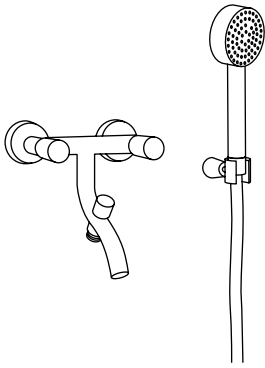

90 61

AISI304

Wall mounted external bath set with shower set