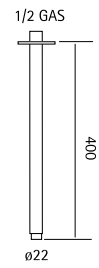

BD002

AISI316

Ceiling mounted shower arm H. 400 mm

BD002 AS
BD002 AL