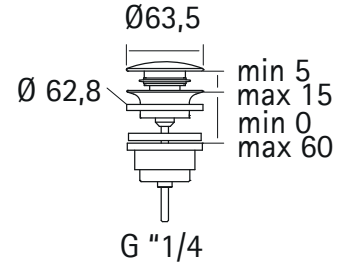

SI006

AISI304

Siphon for washbasin in stainless steel

SI006 AS