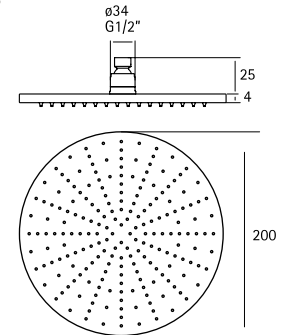

SF027

AISI304

Round adjustable shower head $\varnothing$ 200 mm, with transparent silicone nozzles