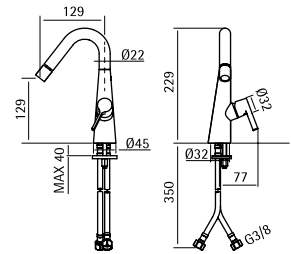

36 02

AISI316 TOP NEW

Deck mounted mixer for countertop basin H. 446 mm

36 02 AS

36 03

AISI316 TOP NEW

Deck mounted mixer for countertop basin H. 413 mm

36 03 AS

36 35

AISI316 **NEW**

Deck mounted mixer with adjustable spout H. 229 mm

36 35 AS

36 04

AISI316 **NEW**

Wall mounted mixer with spout L. 190 mm

36 04 AS