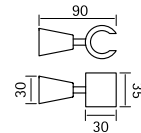

207-20 AS
207-20 AL

SD001

AISI304

Hand shower bracket