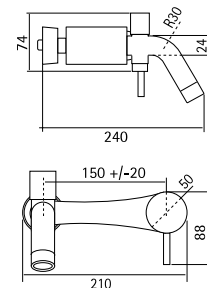

13 68 AS
13 68 AL

13 69

AISI316

Wall mounted mixers set with spout and handshower kit

13 69 AS
13 69 AS

13 60

AISI316

Wall mounted external mixer set, usable as shelf