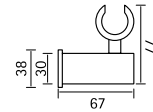

SD001 AS
SD001 AL

SD003

BRASS

Hand shower bracket usable as shower