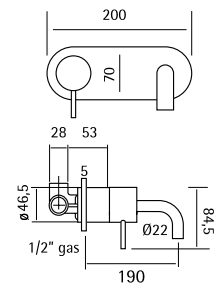

13 24

AISI316 NEW

Wall mounted mixer with spout L. 300 mm

13 24 AS
13 24 AL

13 25

AISI316 NEW

Wall mounted mixer with spout L. 190 mm

13 25 AS
13 25 AL

13 26

AISI316 NEW

Wall mounted mixer with spout L. 250 mm

13 26 AS
13 26 AL

13 27

AISI316 NEW

Wall mounted mixer with spout L. 300 mm

13 27 AS
13 27 AL