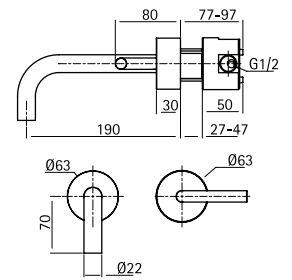

AISI316L NEW

Deck mounted hydroprogressive mixer H. 272 mm

14 35

AISI316L NEW

Deck mounted hydroprogressive mixer with adjustable spout H. 146 mm

14 10

AISI316L NEW

Wall mounted hydroprogressive mixer with spout L. 190 mm

14 11

AISI316L NEW

Wall mounted hydroprogressive mixer with spout L. 250 mm

14 13

AISI316L NEW

Wall mounted hydroprogressive mixer with spout L. 190 mm

14 14

AISI316L NEW