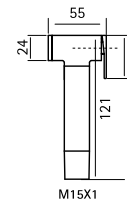

DC030

AISI304

Shut-off Stainless steel hand shower