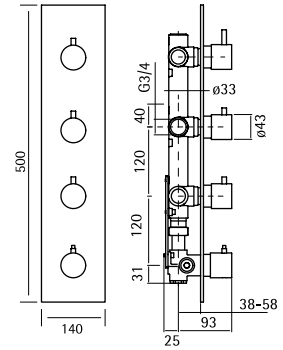

Thermostatic mixer set with 3 shut-off valves

13 50 AS
13 50 AL

13 88

AISI316 NEW

Thermostatic mixer set with shut-off valve

Thermostatic mixer set with 2 shut-off valves

13 89 AS
13 89 AL

Thermostatic mixer set with 3 shut-off valves