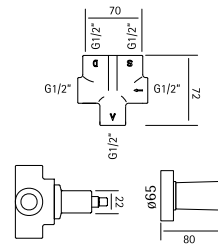

90 44 AS

90 46

AISI304

Wall mounted 2 way diverter with 1/2" gas connection

90 46 AS

90 47

AISI304

Wall mounted 3 way diverter with 1/2" gas connection