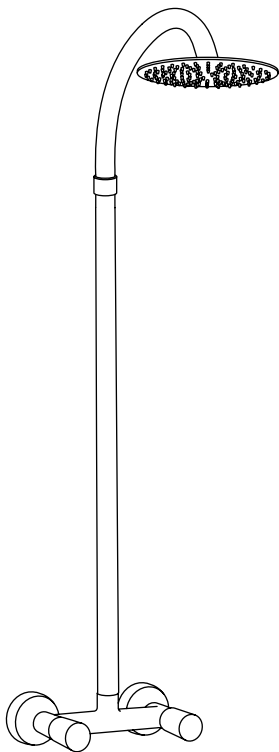

90 43

AISI304

Wall-mounted shower tap with fixed head shower and tube, 1/2" ceramic head parts 1/4 turn

90 43 AS