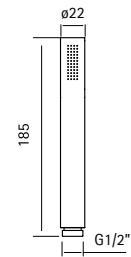

D0004

ABS

ABS Hand shower with transparent silicone nozzles