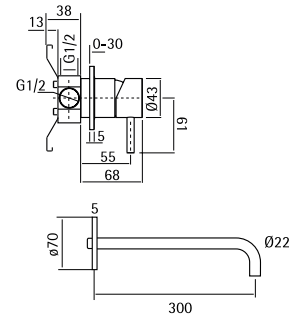

13 20 AS
13 20 AL

13 21

AISI316

Wall mounted mixer with spout L. 300 mm