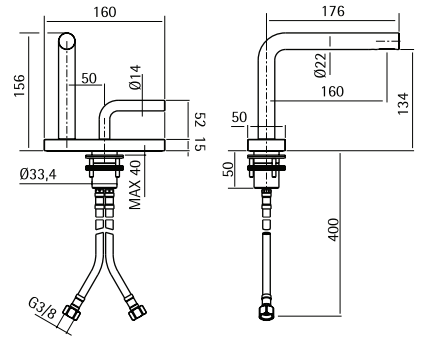

BC016

BC017

BC018

BC019

14 01

AISI316L NEW

Deck mounted hydroprogressive mixer H. 156 mm

14 02

AISI316L NEW

Deck mounted hydroprogressive mixer H. 272 mm

14 35

AISI316L NEW

Deck mounted hydroprogressive mixer with adjustable spout H. 146 mm

14 10

AISI316L NEW

Wall mounted hydroprogressive mixer with spout L. 190 mm