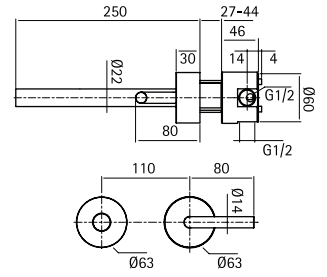

14 11

AISI316L NEW

Wall mounted hydroprogressive mixer with spout L. 250 mm