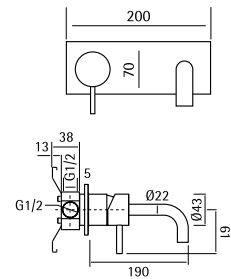

AISI316

Wall mounted mixer with spout L. 300 mm

13 72 AS
13 72 AL

13 73

AISI316

Wall mounted mixer with spout L. 190 mm

13 73 AS
13 73 AL

13 74