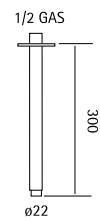

BD002-300

AISI316

Ceiling mounted shower arm H. 300 mm

BD002-300AS
BD002-300 AL