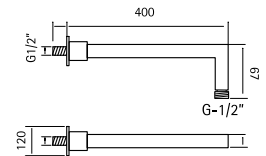

BD008 AS
BD008 AL

BD007

AISI304

Wall mounted shower arm L. 400 mm