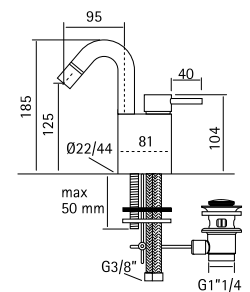

AISI316

Deck mounted mixer with adjustable spout H. 185 mm

13 35 AS

13 36

AISI316

Deck mounted mixer with adjustable spout H. 185 mm with waste

1336AS
13 36 AL

13 03