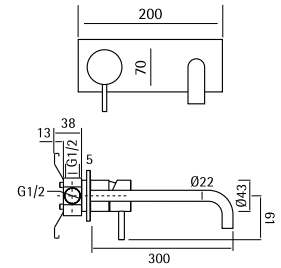

AISI316

Wall mounted mixer with spout L. 250 mm

13 74 AS
13 74 AL

13 75

AISI316

Wall mounted mixer with spout L. 300 mm

13 75 AS
13 75 AL

13 76