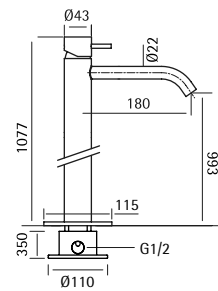

12 03

AISI316 NEW

Deck mounted mixer for countertop basin H. 190 mm

12 03 AS
12 03 AL

12 05

AISI316 NEW

Free-standing mounted mixer H.1077 mm

12 05 AS
12 05 AL