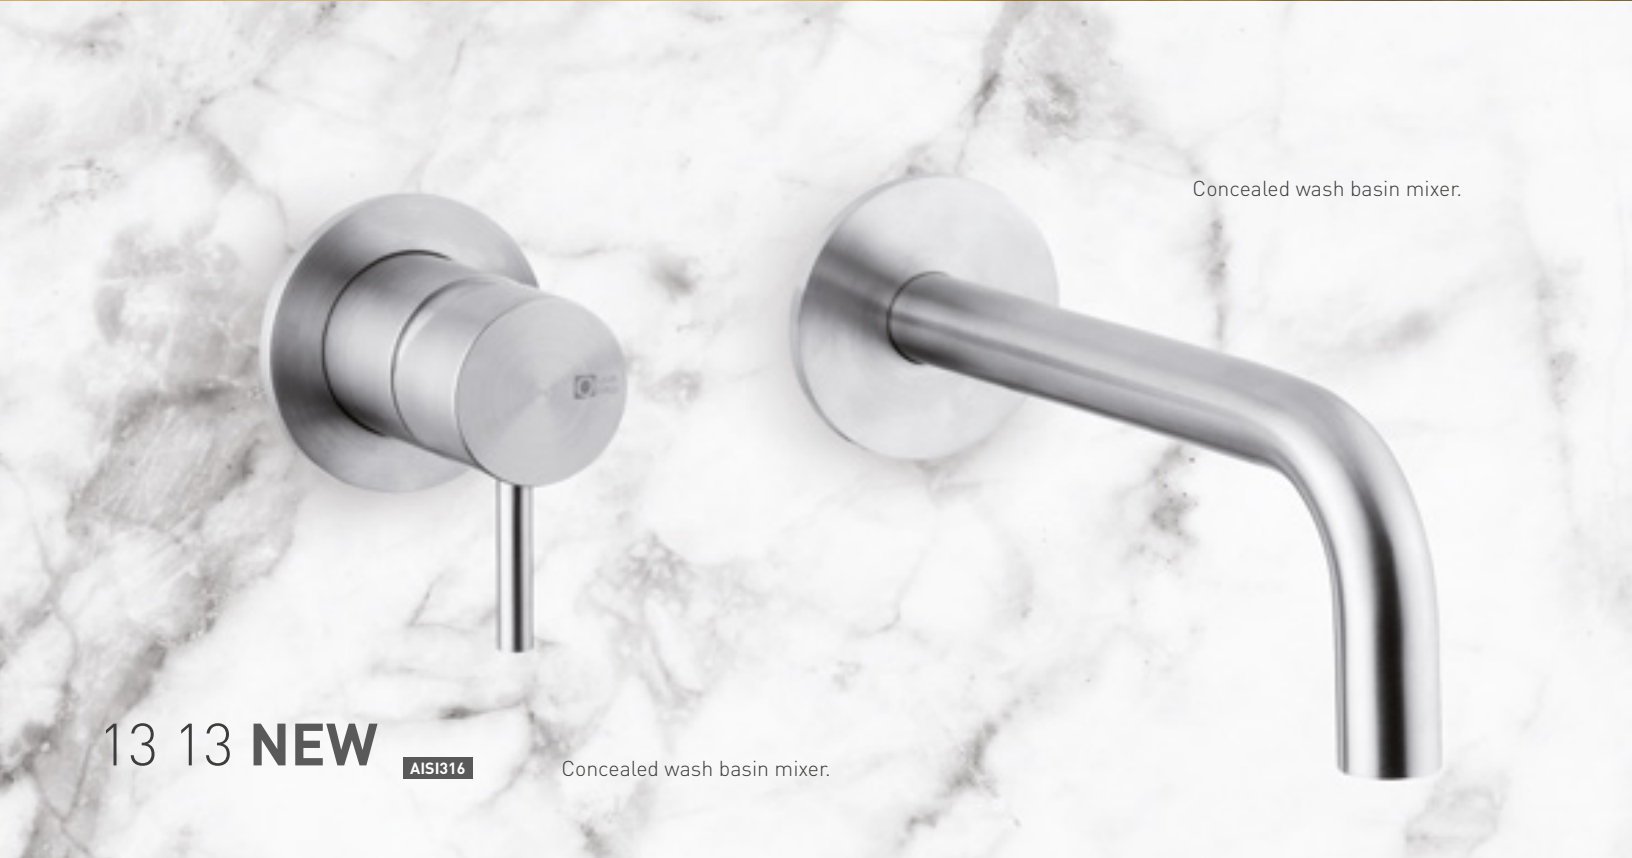

12 02

Extended wash basin mixer in polished stainless steel.

Concealed wash basin mixer.

13 13 **NEW**

AISI316

Concealed wash basin mixer.