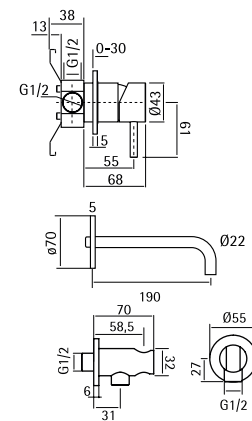

13 68 AS
13 68 AL

13 69

AISI316

Wall mounted mixers set with spout and handshower kit