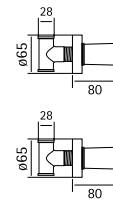

90 41 AS

90 42

AISI304

Wall mounted set of 2 shut-off valves with 1/2" gas connection