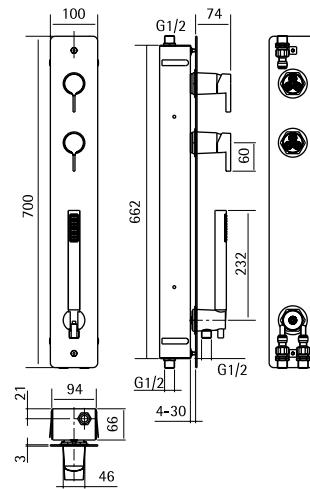

Wall mounted 2 mixers set for bath/shower with hand shower

36 42 AS