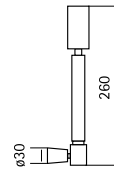

18

AISI304

Shower slide bar with stainless steel rounded handshower

18 AS
18 AL

TS003

AISI304

Shower slide bar

TS003 AS
TS003 AL

11

AISI304

Hand shower without water connection. Hose in stainless steel

11 AS
11 AL

16

AISI304

Hand shower without water connection. Hose in stainless steel

16 AN
16 CR