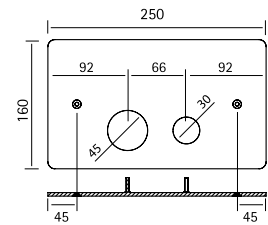

PC003

AISI304

Plate for dual flush Tece cistern with flush buttons