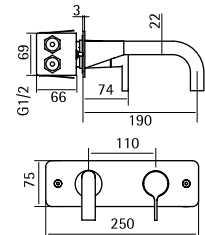

36 35

AISI316 **NEW**

Deck mounted mixer with adjustable spout H. 229 mm

36 35 AS

36 04

AISI316 **NEW**

Wall mounted mixer with spout L. 190 mm

36 04 AS