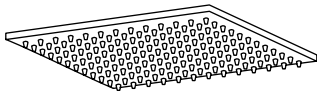

SF032

AISI304

Square adjustable shower head L. 400x400 mm, with transparent silicone nozzles