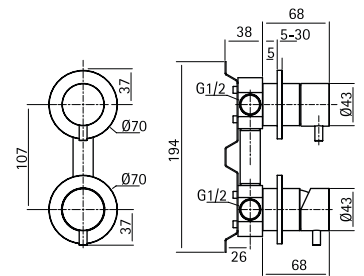

Mixer set with 2 way diverter