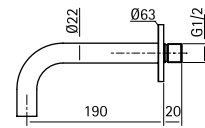

Wall mounted 2 mixers set for bathtub with 190mm spout and hand shower

Handshower kit with bracket/water connection

BC004

AISI316L NEW

Wall mounted spout L. max. 190 mm

BC003

AISI316L NEW

Wall mounted spout L. max. 250 mm