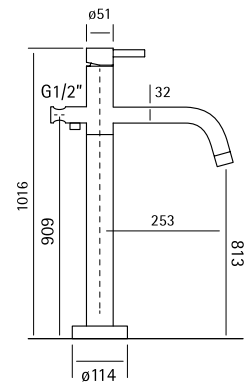

12 41 AS
12 41 AL

12 62

AISI304

ECO-FRIENDLY CARTRIDGE/DIVERTER

High water flow free-standing mixer for bathtub with hand shower H. 1016 mm