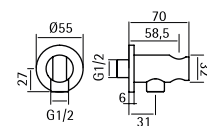

SD003 CR
SD003 NS

13 66

AISI316

Handshower kit with bracket/water connection