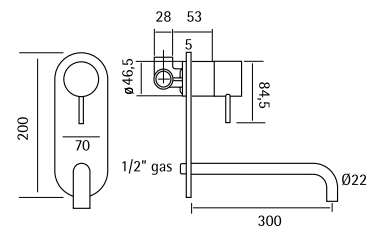

13 29 AS
13 29 AL

13 30

AISI316 NEW

Wall mounted mixer with spout L. 300 mm