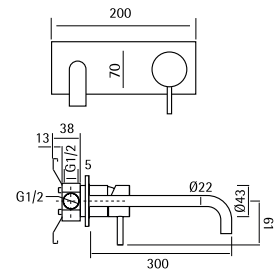

13 71

AISI316

Wall mounted mixer with spout L. 250 mm

13 71 AS
13 71 AL

13 72

AISI316

Wall mounted mixer with spout L. 300 mm

13 72 AS
13 72 AL

13 73

AISI316

Wall mounted mixer with spout L. 190 mm

13 73 AS
13 73 AL

13 74

AISI316

Wall mounted mixer with spout L. 250 mm

13 74 AS
13 74 AL