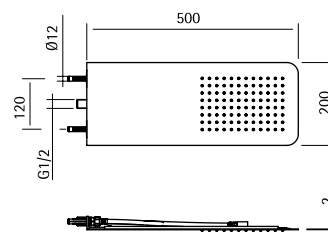

Shower head with rain jet

SF035 AS