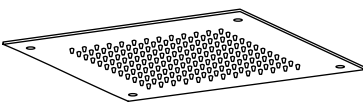

SF038

AISI304

Ceiling square shower head L. 500x500 mm, with transparent silicone nozzles