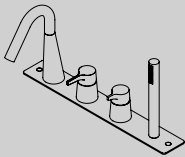

TAPS FOR WASH-BASIN AND/OR BIDET

VOLCANO

36 01

36 35

36 20

36 02

36 03

36 04

36 05

36 06

36 07

36 08

36 09

36 10

36 11

36 12

BATHTUB AND/OR SHOWER SETS

36 40

36 41

36 42

36 43

36 60

36 61

36 62

36 63

36 64