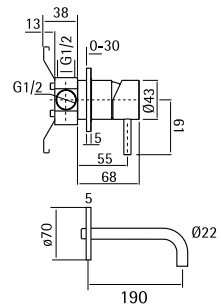

AISI316 TOP

Deck mounted mixer for countertop basin H. 336 mm

13 03 AS
13 03 AL

13 13

AISI316

Wall mounted mixer with spout L. 190 mm

13 13 AS
13 13 AL

13 14