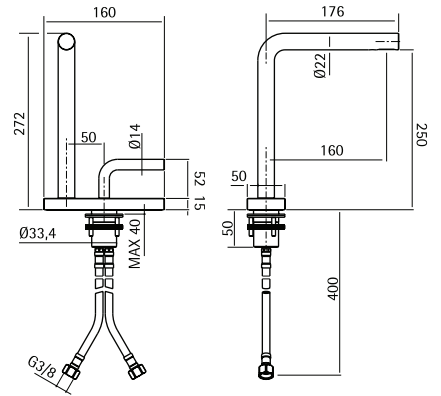

BC016

BC017

BC018

BC019

14 01

AISI316L NEW

Deck mounted hydroprogressive mixer H. 156 mm

14 02

AISI316L NEW

Deck mounted hydroprogressive mixer H. 272 mm

14 35

AISI316L NEW

Deck mounted hydroprogressive mixer with adjustable spout H. 146 mm

14 10

AISI316L NEW

Wall mounted hydroprogressive mixer with spout L. 190 mm