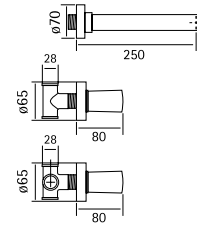

90 60 AS

90 61

AISI304

Wall mounted external bath set with shower set

90 61 AS

90 62

AISI304

Wall mounted 2 taps set for bathtub with spout L. 250mm and 2 ways diverter