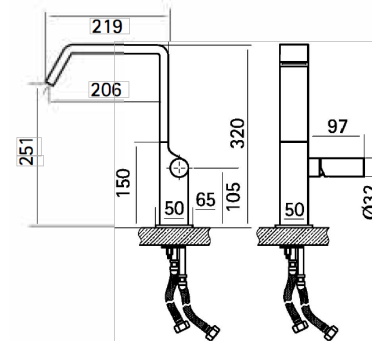

309BI/AI

309BI/AI AS AL

AISI316

Stainless steel AISI316 kitchen sink mixer with flat swivel spout and white POM lever. Available in Black POM too. With rectangular areator.