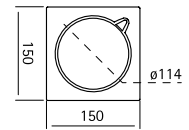

GD010 AS

GD015

AISI304

Shower grid