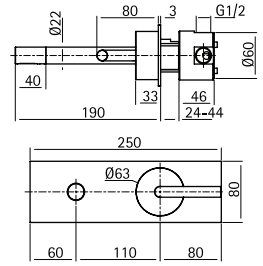

14 79

AISI316L NEW

Wall mounted hydroprogressive mixer with spout L. 190 mm