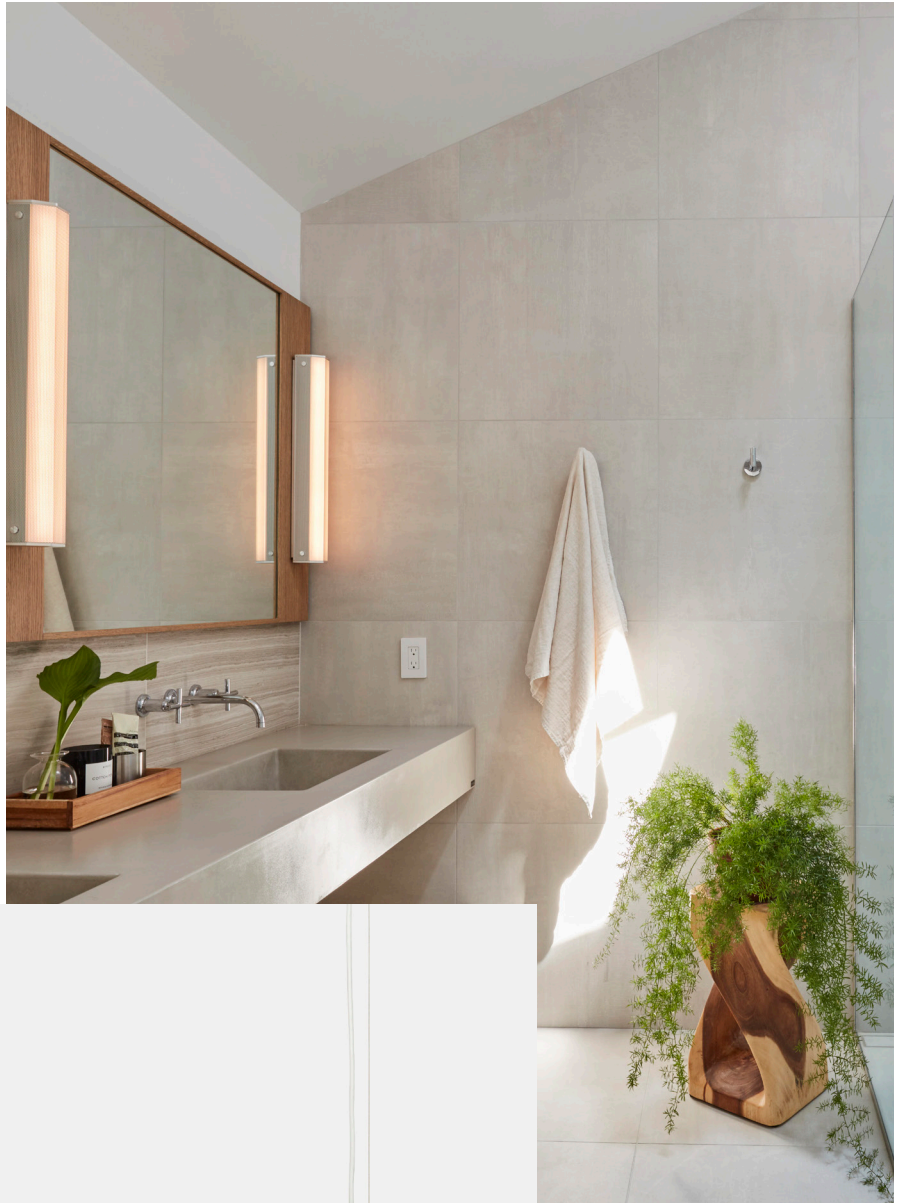

Branch

Perforated metal shells sit comfortably atop diffuser lenses, in this family of lights. This fixture is available in a variety of warm anodized finishes and warm color temperatures, adding atmosphere to any space.

Available in [sconce](#), [pendant](#)