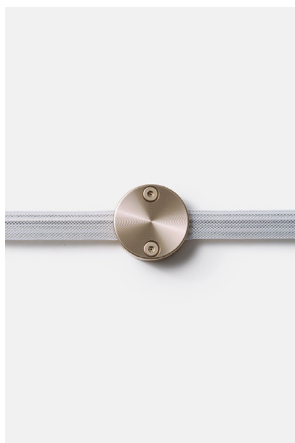

Vitis

Designed so that no two installations are exactly alike, Vitis, is a draped modular statement chandelier with endless customizable possibilities. Its flexible, translucent cables accommodate 1, 3, 5, or 7 blown-glass orbs at various heights, giving the appearance of lights floating in space. Orbs of smooth matte glass come in an Ivory white finish with a clear polish interior; a clean sightline through the barrel of the orb reveals a new level of interest to the glowing bead.

Available in pendant in 2 sizes

Delta

Since its debut in 2011, the versatile Delta pendants have remained a bestseller, with its hybrid lampshade that combines the traditional box pleat untraditionally paired with tapered openings. The white version emanates a soft glow, while the black version, almost entirely opaque and lined in a reflective gold, casts a more dramatic light.

Available in [sconce](#), [pendant](#)

Centro

Centro, a sleek, circular fixture for both flush mount and pendant installation. Centro works well in bathrooms and kitchens applications, also ideal for corridors. With its slim profile and light-diffusing perforated edge, Centro possesses a subtle sophistication other fixtures don't.

Available in [sconce](#)

Ledge

Ledge's beauty lies in the economy of its form. The lightweight metal sconce measures in at roughly a 3/8 -inch thickness and consists solely of two pieces: the solid-cast body with integrated heat sink, and an opaque PMMA lens to diffuse the LEDs inside.