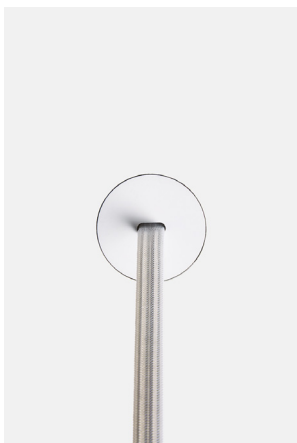

Vitis

Designed so that no two installations are exactly alike, Vitis, is a draped modular statement chandelier with endless customizable possibilities. Its flexible, translucent cables accommodate 1, 3, 5, or 7 blown-glass orbs at various heights, giving the appearance of lights floating in space. Orbs of smooth matte glass come in an Ivory white finish with a clear polish interior; a clean sightline through the barrel of the orb reveals a new level of interest to the glowing bead.

Available in pendant in 2 sizes

Delta

Since its debut in 2011, the versatile Delta pendants have remained a bestseller, with its hybrid lampshade that combines the traditional box pleat untraditionally paired with tapered openings. The white version emanates a soft glow, while the black version, almost entirely opaque and lined in a reflective gold, casts a more dramatic light.

Available in [sconce](#), [pendant](#)

Centro

Centro, a sleek, circular fixture for both flush mount and pendant installation. Centro works well in bathrooms and kitchens applications, also ideal for corridors. With its slim profile and light-diffusing perforated edge, Centro possesses a subtle sophistication other fixtures don't.

Available in [pendant](#), [ceiling flush mount](#)

Palindrome

Sculptural and malleable the contortionist Palindrome was built to adapt to its environment. Each installation is unique, thanks to the modular composition of its tubular steel arms. They rotate to the custom configuration dictated by the size and shape of a space, and the light itself adjusts to mirror corresponding moods.