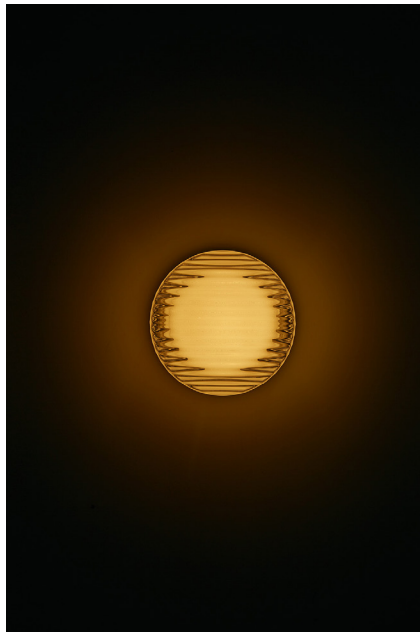

Dimple

Originally designed in collaboration with Sister City for a custom fixture version featuring clear glass and a white-painted interior, Dimple is a compact and dimmable, flush-mounted sconce that casts a diffuse and soft, atmospheric light. Made from solid-cast glass and an anodized aluminum backing, Dimple is cheekily named for the thick, domed circular diffuser embedded into its front face. This unique feature renders its LED source into a soft, atmospheric glow that emanates an orb-like, optical pattern.

Available in [sconce](#), [ceiling flush mount](#)

LIGHTING OUT OF THE ORDINARY

RBW prides itself on being a different kind of design brand, one that oversees all aspects of production under one roof—from ideation and design to specification, manufacturing, marketing, and shipping. And from the beginning, working directly with the designers and architects who buy our products has been an ongoing source of inspiration. Our best-selling Crisp, for example, was inspired by our customers' frustrations with the market's outdated selection of flush-mounted lighting. Eschewing synthetic materials and complicated parts, we came up with a contemporary sconce unlike any we had seen before: a simple LED with an aluminum backing, paired with the heft and integrity of a rippled, solid-glass lens.

Crisp

Crisp is a simple, contemporary option for a flush-mounted light, molded from solid glass and fit for installation in the ceiling or wall and is suitable for wet locations. Its grooved front face, which brings to mind the ruffles of a potato crisp, serves to cast light over a more expansive area and add a subtle texture to interiors. `