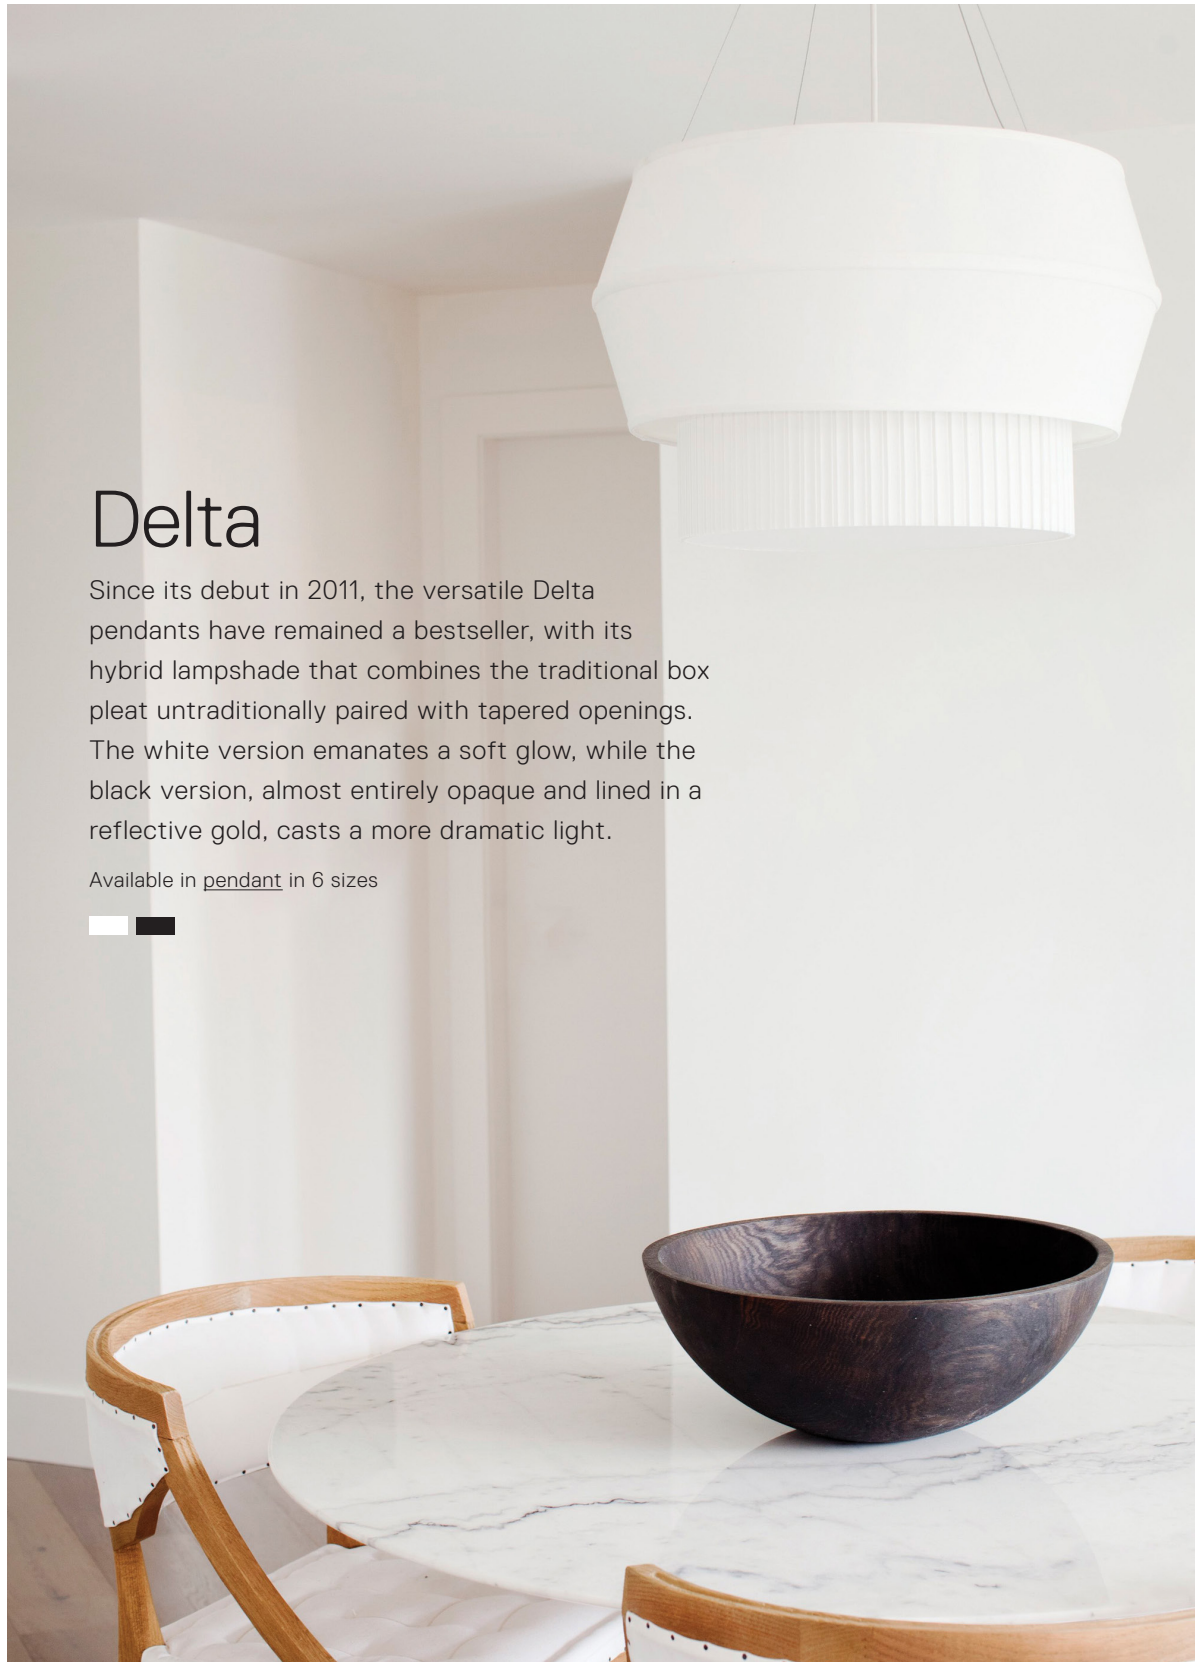

Available in pendant in 2 sizes

Delta

Since its debut in 2011, the versatile Delta pendants have remained a bestseller, with its hybrid lampshade that combines the traditional box pleat untraditionally paired with tapered openings. The white version emanates a soft glow, while the black version, almost entirely opaque and lined in a reflective gold, casts a more dramatic light.