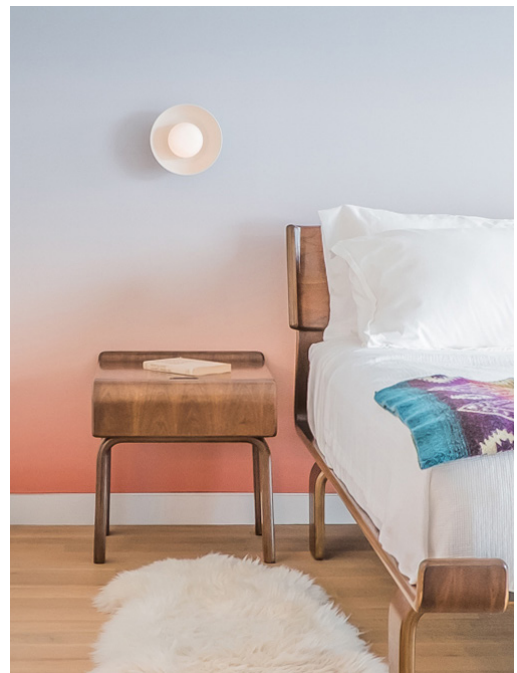

Hoist

Having identified the out-of-reach electrical outlet as a routine problem, the studios adapted the standard electrical cord as an integral, stylish component of Hoist's overall design. Swagged and offered with generous cable length, the cord allows greater opportunities for where a pendant light can be installed.

Available in [sconce](#), [pendant](#), [ceiling flush mount](#)