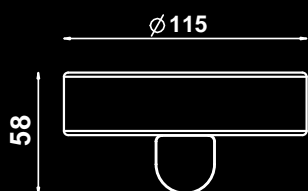

ACCESSORIES

59501 white wall-mounted
59502 black wall-mounted
59525 white standing
59526 black standing