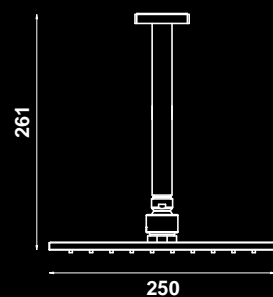

Not Star Rated, 7.0L/min

WELS #S13738

SHOWER HEADS

59158
3 Star, 9.0L/min
WELS #S13761

59148
3 Star, 9.0L/min
WELS #S13654

59155
59159 min 115 max 1865 mm
3 Star, 9.0L/min
WELS #S13761(V)

59152
59150 min 115 max 1865 mm
3 Star, 9.0L/min
WELS #S13654(V)