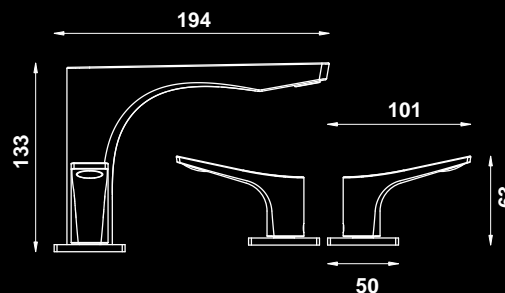

59012

without waste
5 Star, 5.0L/min
WELS #T33760

59004

without waste
5 Star, 6.0L/min
WELS #T33759