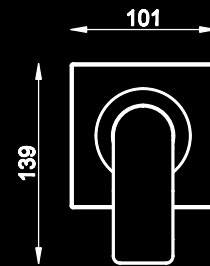

59100
5 Star, 5.0L/min
WELS #T33766