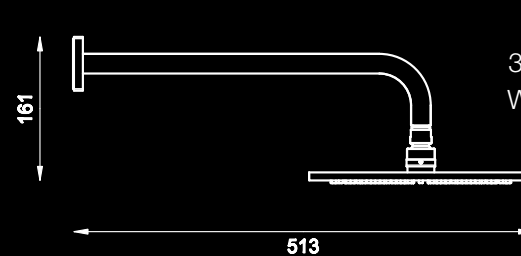

Not Star Rated, 7.0L/min

WELS #S13738

SHOWER HEADS

59158
3 Star, 9.0L/min
WELS #S13761

59148
3 Star, 9.0L/min
WELS #S13654

59155
59159 min 115 max 1865 mm
3 Star, 9.0L/min
WELS #S13761(V)

59152
59150 min 115 max 1865 mm
3 Star, 9.0L/min
WELS #S13654(V)