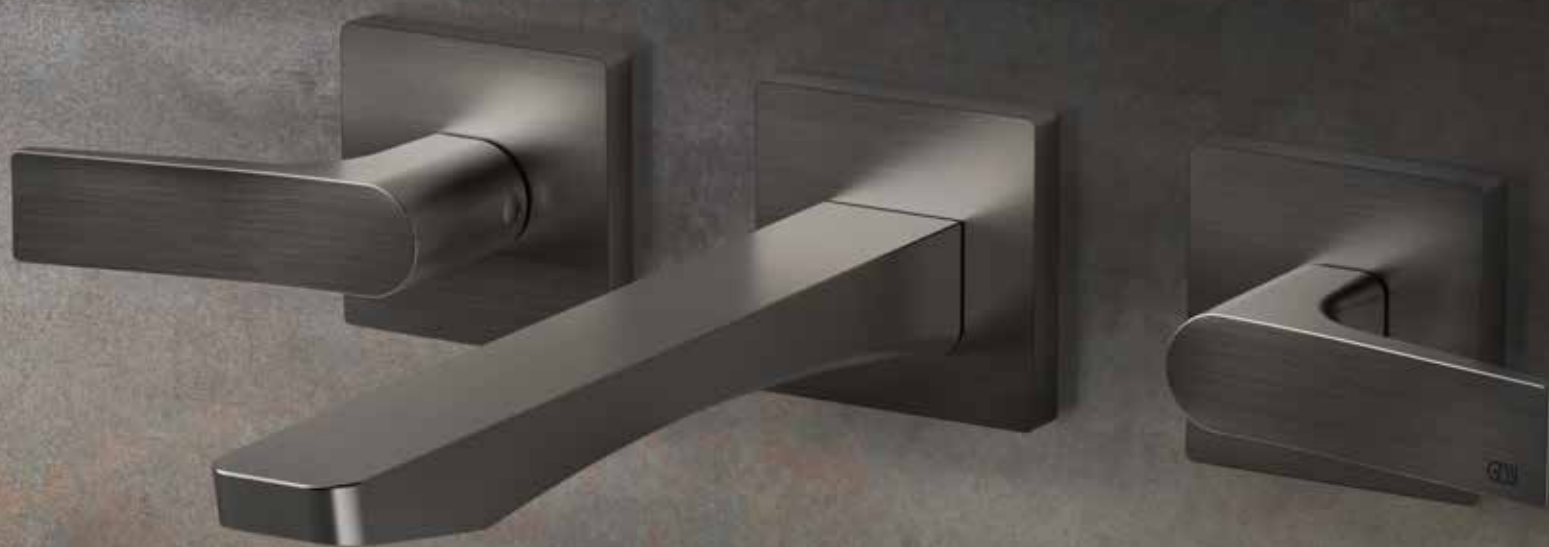

Gessi Rilievo
Black Metal Brushed

45089+59090BMB

Three-hole Basin Mixer, without waste

Black Metal Brushed

5 Star Flow Rate, 5.0L/min

Wels #T33765