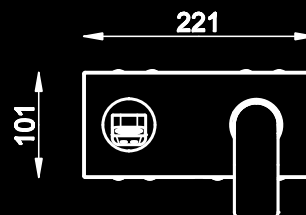

44697+59089

with aerator to use over bath
6 Star, 4.5L/min
WELS #T33768