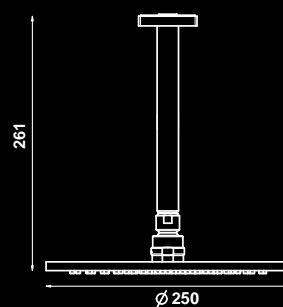

Not Star Rated, 7.0L/min

WELS #S13738

SHOWER HEADS

59158
3 Star, 9.0L/min
WELS #S13761

59148
3 Star, 9.0L/min
WELS #S13654

59155
59159 min 115 max 1865 mm
3 Star, 9.0L/min
WELS #S13761(V)

59152
59150 min 115 max 1865 mm
3 Star, 9.0L/min
WELS #S13654(V)