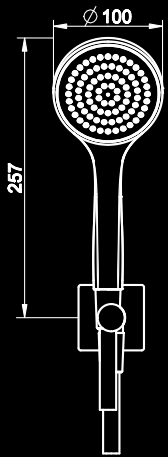

Not Star Rated, 7.0L/min

WELS #S13738

SHOWER HEADS

59158
3 Star, 9.0L/min
WELS #S13761

59148
3 Star, 9.0L/min
WELS #S13654

59155
59159 min 115 max 1865 mm
3 Star, 9.0L/min
WELS #S13761(V)

59152
59150 min 115 max 1865 mm
3 Star, 9.0L/min
WELS #S13654(V)