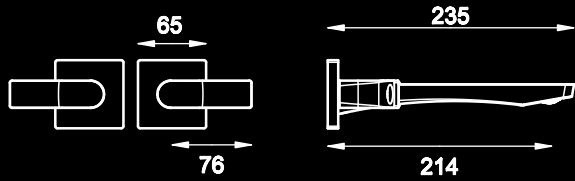

without waste
5 Star, 5.0L/min
WELS #T33760

59004

without waste
5 Star, 6.0L/min
WELS #T33759

44697+59089

with aerator to use over bath
6 Star, 4.5L/min
WELS #T33768

45089+59090
 5 Star, 5.0L/min
 WELS #T33765