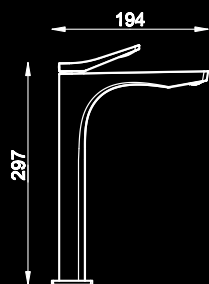

BASIN MIXERS

59002

without waste
5 Star, 6.0L/min
WELS #T33759

59012

without waste
5 Star, 5.0L/min
WELS #T33760

59004

without waste
5 Star, 6.0L/min
WELS #T33759

44697+59089

with aerator to use over bath
6 Star, 4.5L/min
WELS #T33768