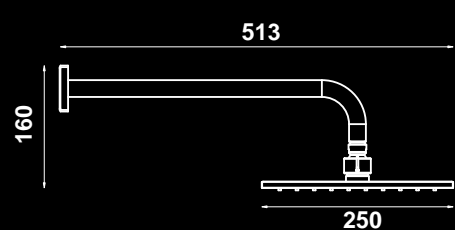

Not Star Rated, 7.0L/min

WELS #S13738

SHOWER HEADS

59158
3 Star, 9.0L/min
WELS #S13761

59148
3 Star, 9.0L/min
WELS #S13654

59155
59159 min 115 max 1865 mm
3 Star, 9.0L/min
WELS #S13761(V)

59152
59150 min 115 max 1865 mm
3 Star, 9.0L/min
WELS #S13654(V)